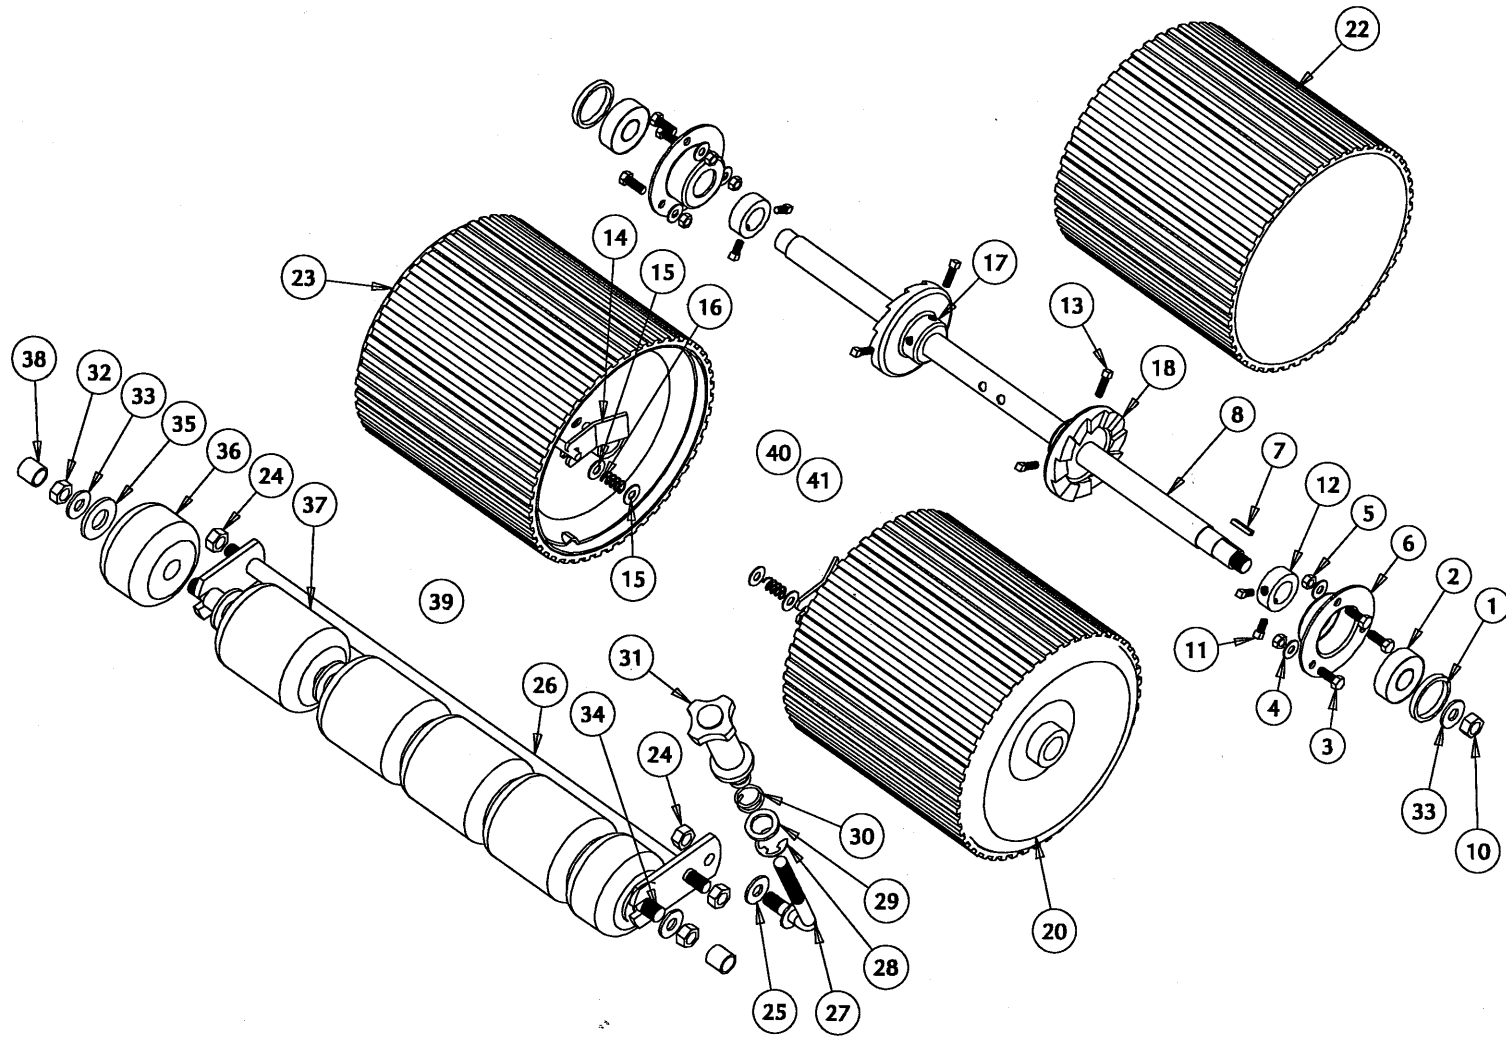

Klippo Lawnmaster 500 Roller assy

Klippo Lawnmaster 500 Roller assy

Roller assy

Ref.	Art nr.	Q.	Benämning - Description	Ref.	Art nr.	Q.	Benämning - Description
1	57 L1060120	2	Spacer - Bearing Plastic	22	57 L1230180	2	Sleeve Rubber Back Roller
2	57 FBRL080	2	Bearing - 17 x 40 x 12	23	57 L1230320	1	Drum Assembly 500 Rubber
3	57 FBOPL01	6	Bolt - HT M6 x 16	24	57 FNLPL10	3	Nut Nyloc M10
4	57 FWAPL56	6	Washer - Spring M6	25	57 FWAPL10	1	Washer Flat M10
5	57 FNUPL06	6	Nut M6	26	57 L1545300	1	Front Roller Bracket Assembly 500 ZP
6	57 L1060145	2	Bearing Housing	27	57 L1035230	1	Reel Adjustor Pivot Bolt
7	57 L1030170	1	Back Roller Drive Key 1/8 x 3/8	28	57 L0135025	1	E Clip 5/8
8	57 L1530350	1	Back Roller Shaft 500	29	57 L0115016	1	Washer Flat M16 x 25
9				30	57 L1045220	1	Front Roller Adjustor Spring
10	57 L0110013	1	Nut ZP Half M12	31	57 L1045240	1	Handwheel Front Roller Adjustor
11	57 L0107040	4	Screw Sqhd Cup Point 5/16 x 3/8	32	57 FNLPL12	2	Nut Nyloc M12
12	57 L1030230	2	Back Roller Locking Collar	33	57 FWAPL12	2	Washer Flat ZP M12
13	57 L0107041	4	Screw Sqhd Cup Point 5/16 x 5/8	34	57 L1545395	1	Front Roller Shaft 500 ZP
14	57 L1030290	2	Back Roller Pawl	35	57 L0115056	8	Washer Flat ZP M16 x 34 x 3.0
15	57 L0115040	4	Washer Flat ZP 1/4	36	57 L1045385	2	Wooden Roller 45mm
16	57 L1030270	2	Back Roller Pawl Spring	37	57 L1045390	5	Wooden Roller 82mm
17	57 L1030250	1	Back Roller Ratchet RH	38	57 L1545350	2	Front Roller Spacer 500
18	57 L1030245	1	Back Roller Ratchet LH	39	57 L1545400	1	Front Roller Assembly 500 - Complete
19				40			
20	57 L1530330	2	Back Roller Drum 500	41	57 L1230395	1	Back Roller Assembly Rubber 500
21