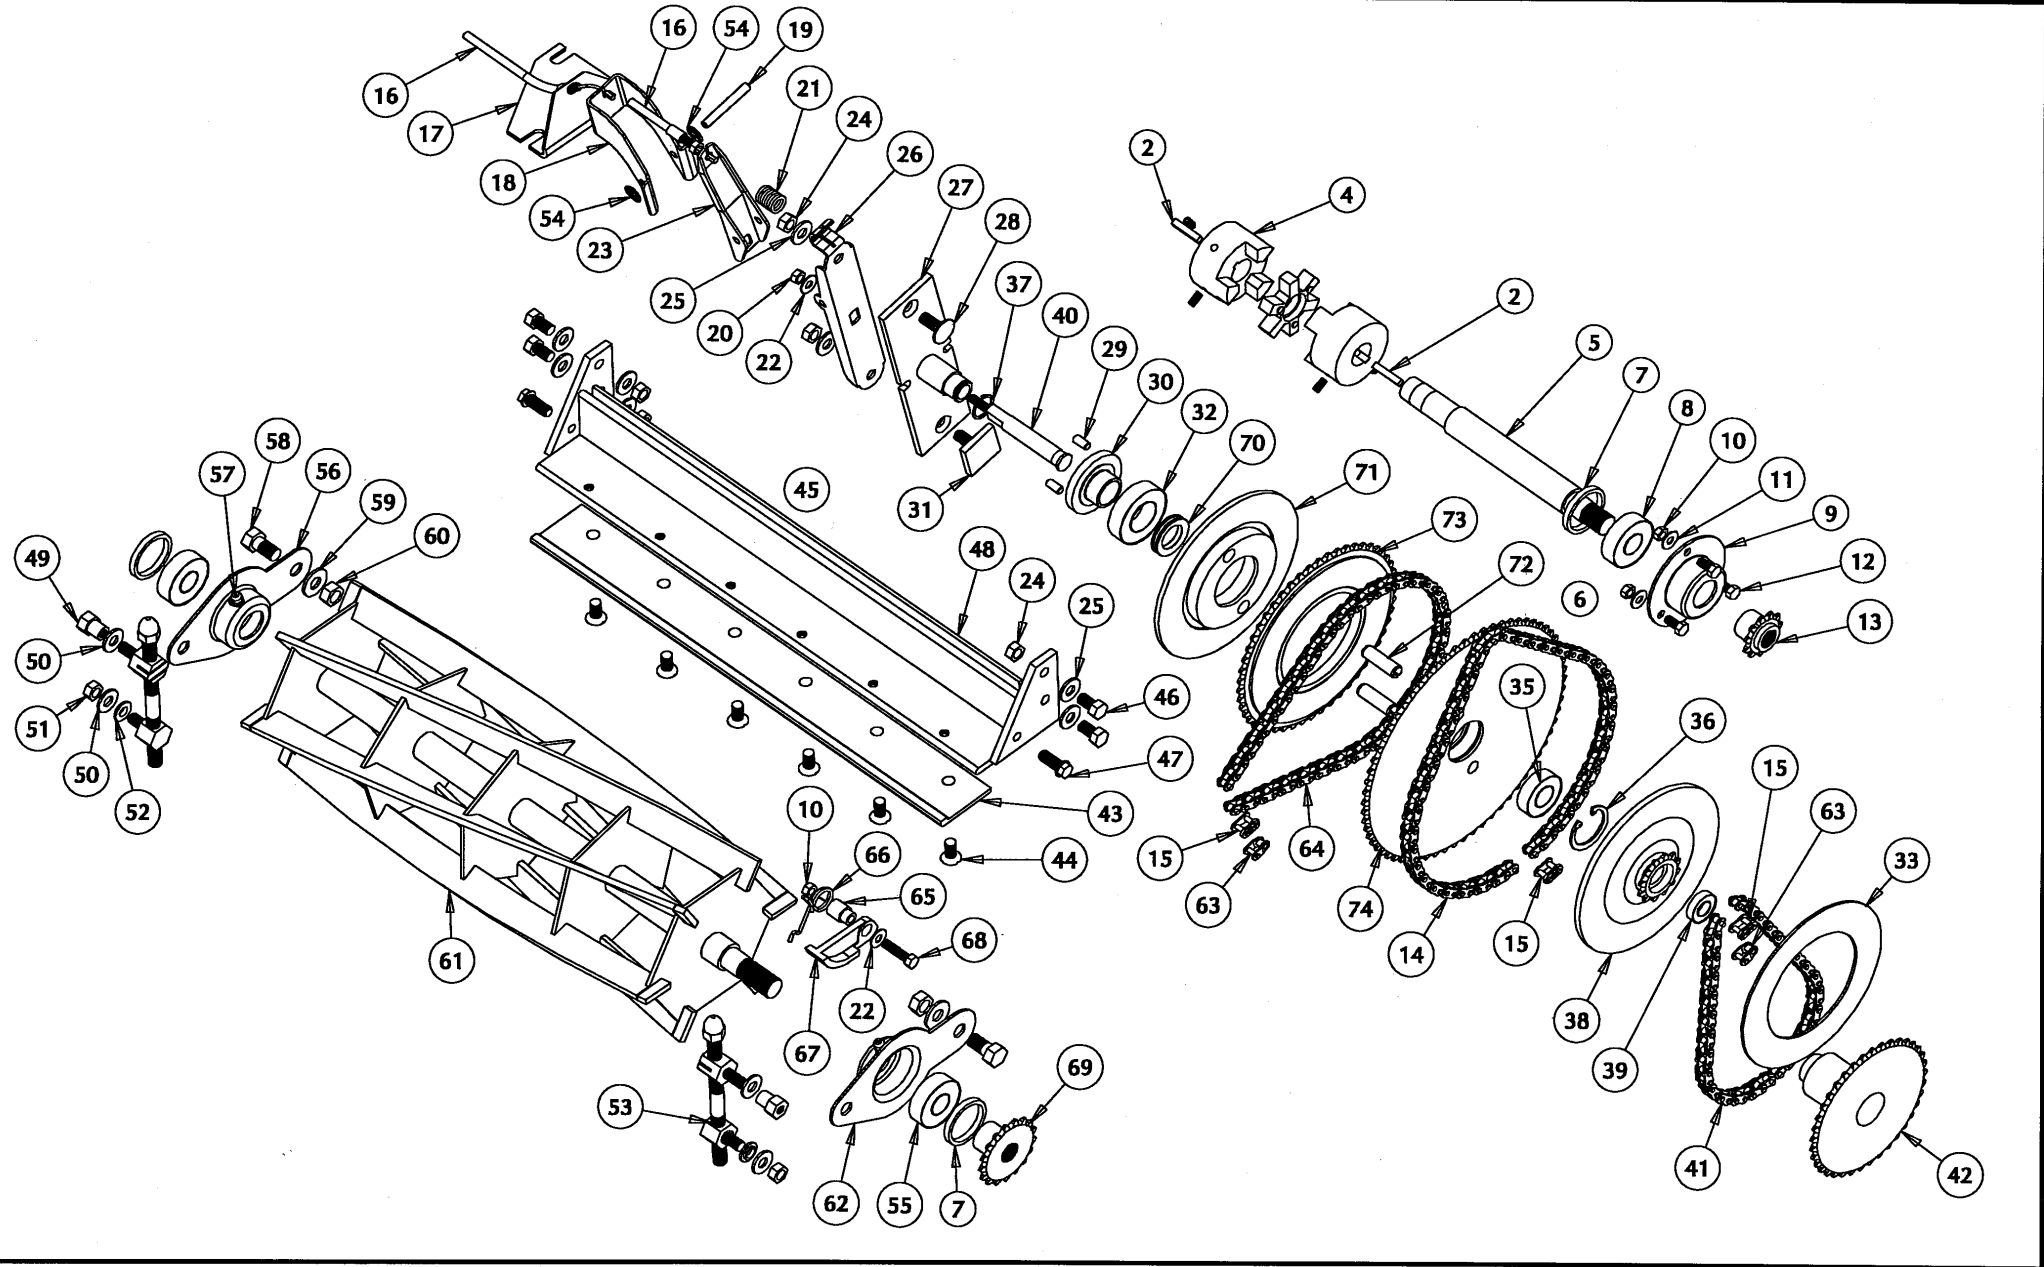

Klippo Lawnmaster 500 Drive assy

Klippo Lawnmaster 500 Drive assy ^{1/2}

Drive system assy.

Ref.	Art nr.	Q.	Benämning - Description
1	57 L0200118	1	Engine Briggs & Stratton
2	57 L1015385	2	Key 3/16 x 1
3			
4	57 L1015705	1	Coupling Inline 5/8"
5	57 L1515710B	1	Bar Drive 500 - 5/8"
6	57 L1515715	1	Bar drive Assembly 500 - 5/8"
7	57 L1060120	3	Bearing Spacer Plastic
8	57 FBRL080	1	Bearing 6203-2RS
9	57 L1060145	1	Bearing Housing
10	57 FNUPL06	4	Nut M6
11	57 FWAPL56	3	Washer Spring M6
12	57 FBOPL01	3	Bolt HT M6 x 16
13	57 L1020741	1	Sprocket Motor 10 Teeth
14	57 L1025725	1	Chain 3/8 35-1 72P Endless
15	57 L1025490	1	Chain Connecting Link 3/8
16	57 L1050700	1	Cable Clutch Assembly
17	57 L1020785B	1	Bracket - Cable Retainer W/A Ptd
18	57 L1020710Z	1	Bracket Clutch Reel ZP
19	57 L1020770Z	1	Pin 6 x 45 Long ZP
20	57 FNLPL06	1	Nut Nyloc ZP M6
21	57 L1220395	1	Spring
22	57 FWAPL06	1	Washer flat ZP M6 x 16 x 1.2
23	57 L1020700Z	1	Lever Clutch Roller ZP
24	57 FNUPL08	6	Nut ZP M8
25	57 FWAPL58	6	Washer spring ZP M8
26	57 L1020705Z	1	Bracket Clutch Roller ZP
27	57 L1020720	1	Plate Clutch Mount W/A
28	57 FBOPL21	1	Bolt Cup HD ZP M8 x 20
29	57 L1020726	2	Pin Clutch Thrust

Ref.	Art nr.	Q.	Benämning - Description
38	57 L1020730	1	Plate Clutch Roller W/A
39	57 FBRL110	1	Bearing 12x24x6 61901-2RS1
40	57 L1020715	1	Bar Clutch Control
41	57 L1025716	1	Chain 3/8 35-1 53P Endless
42	57 L1020753	1	Sprocket Roller 39 T
43	57 L1540300	1	Bottom Blade 500
44	57 FSCPL41	7	Screw MC ZP CSK SLT 5/16 x 1/2
45	57 L1540450	1	Bottom Blade Assembly 500
46	57 FBOPL02	4	Bolt HTZP M8x20 setscrew grade 10.9
47	57 L0108039	2	Screw Taptite M8 x 20 Hex Hd Zp
48	57 L1540390	1	Carrier-Bottom Blade 500
49	57 L1035240	2	Catcher Stud
50	57 FWAPL08	4	Washer Flat ZP M8 x 19 x 1.6
51	57 L0111041	2	Nut Nyloc ZP Thin 5/16 UNF
52	57 L1035202	2	Reel Bearing Housing Washer 5/16
53	57 L1035290	2	Reel Adjustor Complete
54	57 L0135015	2	M6 Starlock push on fix
55	57 FBRL070	2	Bearing 6203-Z
56	57 L1035215	1	Reel Housing RH PTD
57	57 L1060110	2	Grease Nipple 1/4 SAE Straight
58	57 L1035230	2	Reel Adjustor Pivot Bolt
59	57 L1035200	2	Reel Bearing Housing Washer 3/8
60	57 FNLPL45	2	Nut Nyloc 3/8 UNF
61	57 L1535400	1	Reel Complete 500
62	57 L1035205	1	Reel Bearing Housing LH
63	57 L1025480	1	Chain Half Link 3/8
64	57 L1025720	1	Chain 3/8 35-1 67P Endless
65	57 L1025700	1	Boss - Chain Tension
66	57 L1025705	1	Spring - Torsion Reel