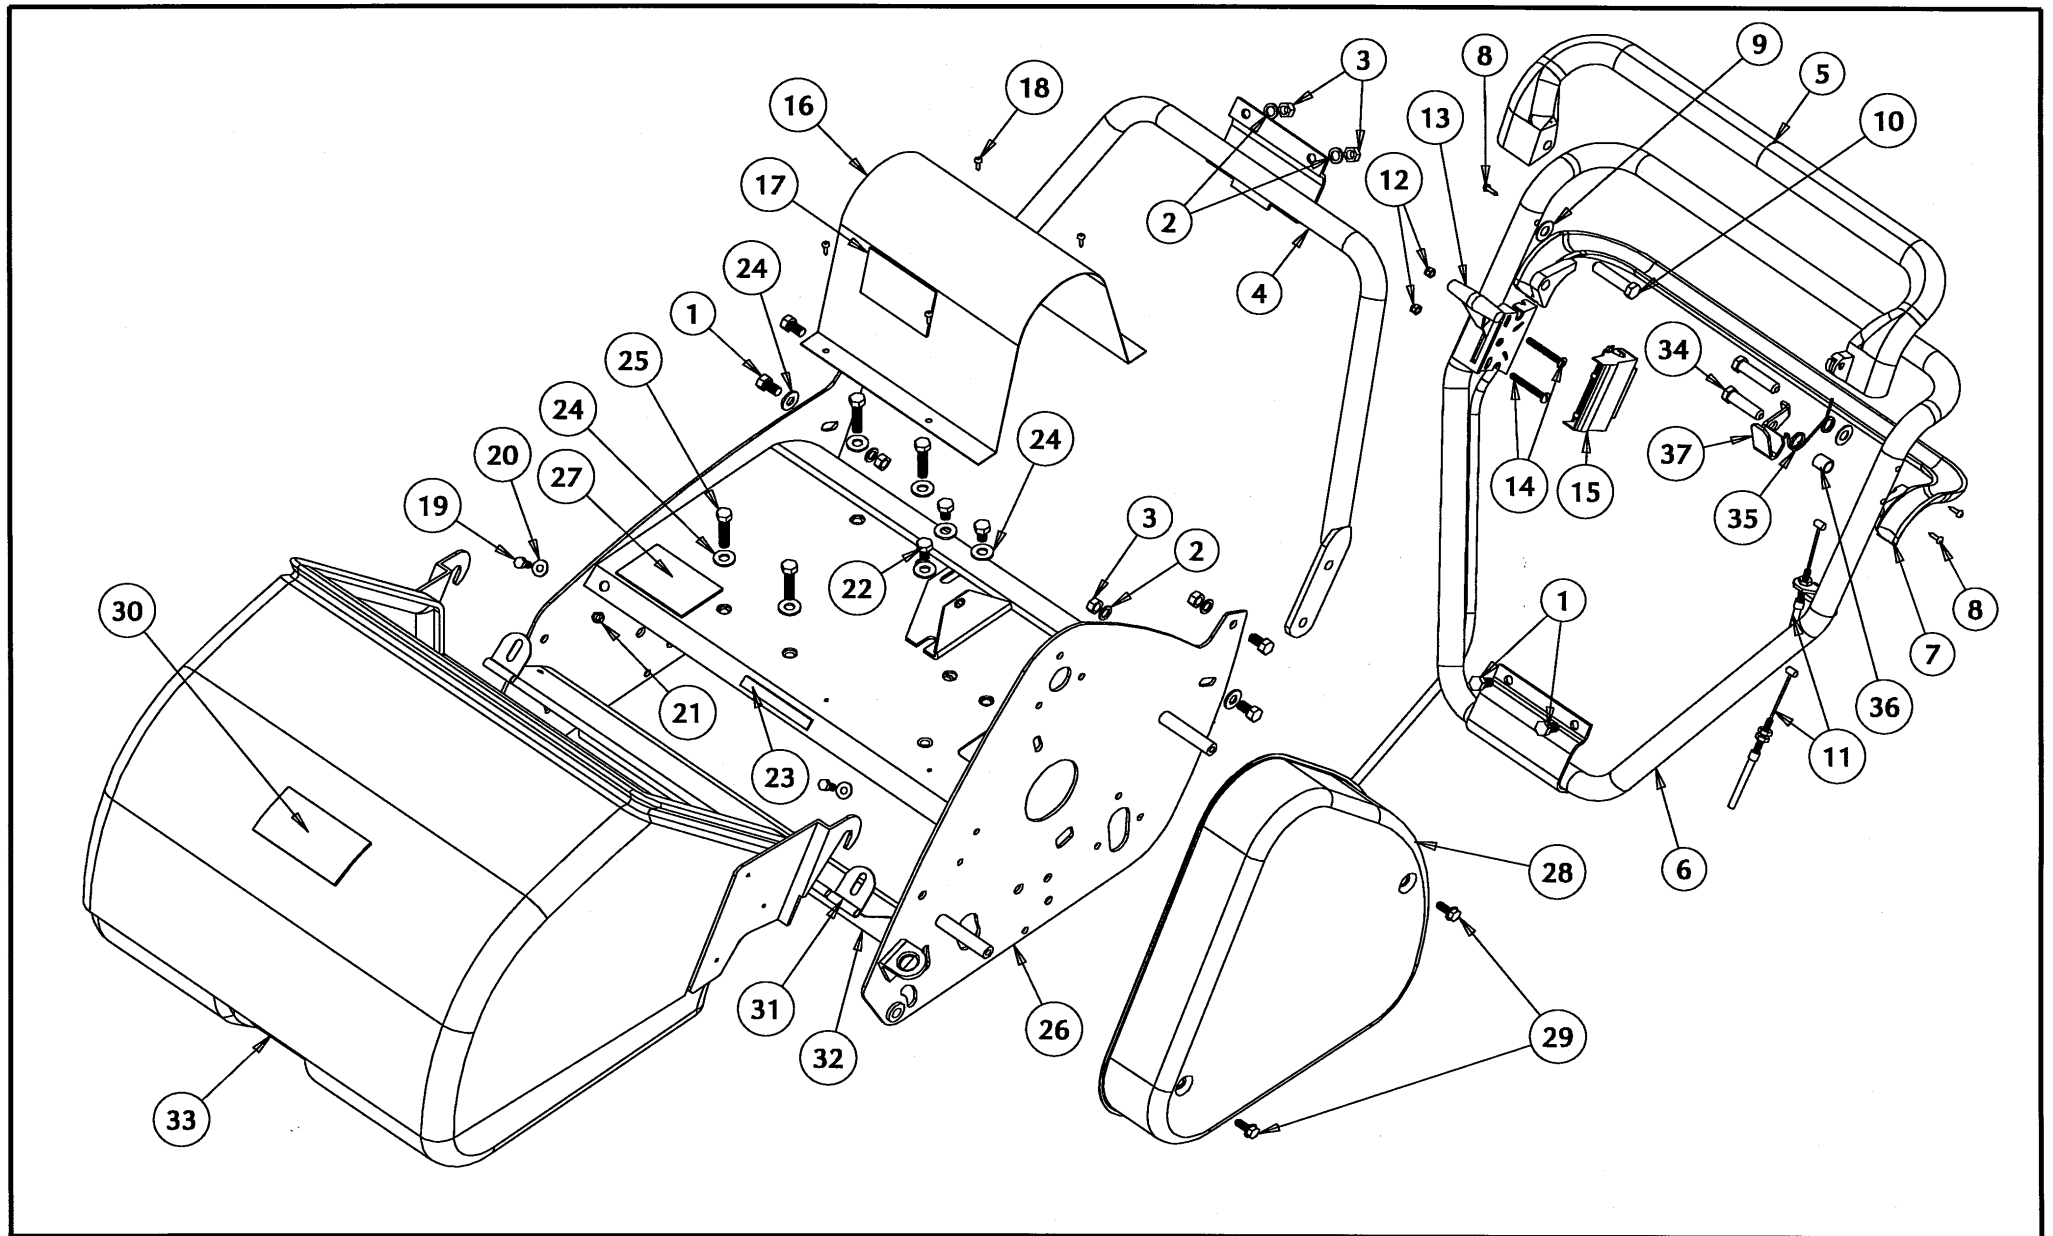

Klippp Lawnmaster 500 Frame assy

Klippo Lawnmaster 500 Frame assy

Frame assy

Ref	Art nr.	Q.	Benämning - Description
1	57 FBOPL02	6	Bolt ZP M8 x 20 set screw
2	57 FWAPL58	6	Washer spring ZP M8
3	57 FNUPL08	6	Nut ZP M8
4	57 L1260450	1	Handle Lower 500 Extended Yellow
5	57 L1050720B	1	Lever Clutch Reel
6	57 L1050755	1	Handle Upper OPC Yellow Assembly
7	57 L1050730B	1	Lever Clutch Reel Lower Black
8	57 L0108027	3	Screw Taptite M5 x 10
9	57 L1050715	2	Washer Plastic 10 x 20 x 1 Wide
10	57 L1050710Z	2	Boss Lever Pivot
11	57 L1050700	2	Cable Clutch Assembly
12	57 FNLPL05	2	Nut Nyloc ZP M5
13	57 L1050090	1	Throttle Control 860 T Bar
14	57 FSCPL05	2	Screw MC ZP pan head M5 x 40
15	57 L1050095	1	Throttle Control Cover 860
16	57 L1510700R	1	Cover Shaft 500 Red
17	57 L1570145	1	Decal Model 500 Lawnmaster
18	57 FSCPL08	4	Screw ZP PHD SLT 6 x 1/2

Ref	Art nr.	Q.	Benämning - Description
19	57 FBOPL03	2	Bolt ZP M6 x 12 set screw
20	57 FWAPL56	2	Washer Spring M6
21	57 FNUPL06	2	Nut M6
22	57 FBOPL18	3	Bolt HT ZP M8 x 16 Set Screw
23	57 L1070234	1	Decal Razor Cut System
24	57 FWAPL08	9	Washer Flat ZP M8 x 19 x 1.6
25	57 FBOPL35	4	Bolt HT ZP M8 x 35 set screw
26	57 L1505710R	1	Frame - 500 Red
27	57 L1070230	1	Decal Caution
28	57 L1010705R	1	Guard Chain - 500 Red
29	57 L0108030	2	Screw Taptite M6 x 16
30	57 L1570145	1	Decal Model 500 Lawnmaster
31	57 L1010190	2	Grass Thrower Tab Plain
32	57 L1510195R	1	Grass Thrower 500 Red
33	57 L1565250	1	Catcher 500 Black Complete
34	57 L1050712z	1	Boss Safety Catch Pivot
35	57 L1050709	1	Lever lock Spring
36	57 L1050707	1	Lever Lock Spacer
37	57 L1050706R	1	Lever Lock Red