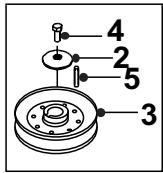

**D18/50 TRACTOR
42" HIGH GRASS
MULCHER DECK**

**DRWG No: A1630102
ISSUE No: 2**

**D18/50 TRACTOR
42" HIGH GRASS MULCHER DECK PARTS LIST**

	PART DESCRIPTION	PART NUMBER
1	Deck Idler Pulley	20869600
2	Dome Washer	08819900
3	Deck Pulley Internal	20869600
4	Bolt M8 x 20mm	02825900
5	Key 1/4" sq x 1.1/4"	09853401
6	Washer 5/16"	08819700
7	Jockey Wheel Spacer	18831600
8	Deck Engage Spring Stop	31320400
9	Bolt 5/16" x 2"	01820900
10	Nut Nyloc 5/16" UNF	04827500
11	Platform Bearing Housing	405005000
12	Support / Idler Pulley Boss	183021600
13	Idler Pulley 5"	20869502
14	Bearing Support Plate	183021900
15	Support / Jockey Pulley Pivot	183021800
16	Support / Jockey Pulley Spacer	183021700
17	Jockey Plate Welded Assembly	327176700
18	Central Platform	301130100
19	Central Drive Shaft 113mm	183012400
20	Engage Spring Stop	31320400
21	Bolt 5/16" x 3.1/2" HT	01854700
22	Jockey Cap Boss	31351100
23	Bolt 5/16" UNF x 1.3/4"	01820800
24	Set Screw 5/16" x 3/4" UNF	02827600
25	Belt Guard Assembly	327176500
26	Bearing NTN 6203 LLU	10811600
27	Deck Welded Assembly	327176600
28	Short Shaft Bearing Housing Assy With Studs	40503603
29	M/Screw 5/16" x 1" UNF	02819600
30	R/H Blade (AC) (Echo – Pt.No 0004)	16000500
31	L/H "V" Blade (AC) (Echo)	16000200
32	R/H Blade (C/W) (Echo – Pt.No 0005)	16000400
33	R/H "V" Blade (CW) (Echo)	16000100
34	Nut M8	04850600
35	Locking Tab	27111200
36	Bolt 3/8" x 1.1/4"	02825300
37	Washer Shakeproof 3/8"	08826700
38	Chain Rod Support Spacer	183022300