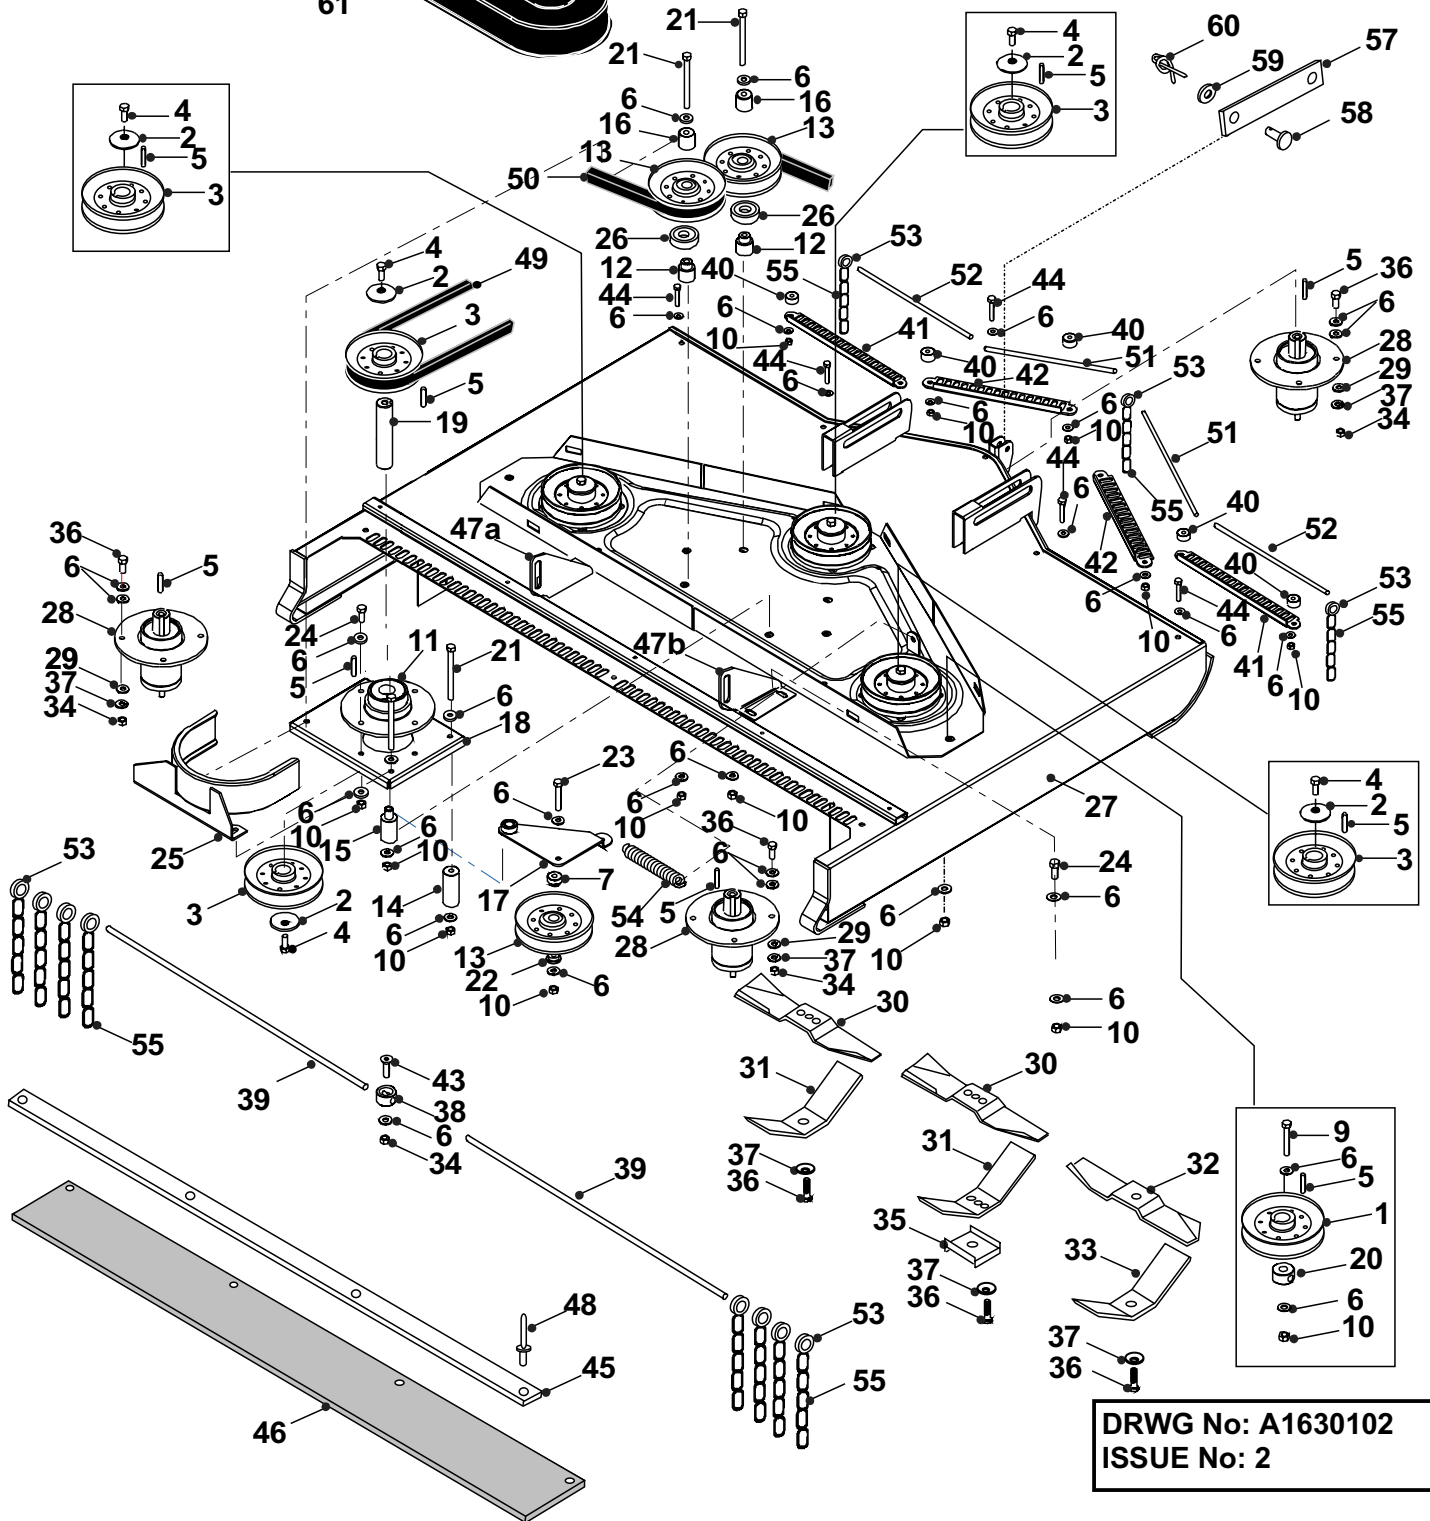

**D18/50 TRACTOR
42" HIGH GRASS
MULCHER DECK**

**DRWG No: A1630102
ISSUE No: 2**

**D18/50 TRACTOR
42" HIGH GRASS MULCHER DECK PARTS LIST**

	PART DESCRIPTION	PART NUMBER
1	Deck Idler Pulley	20869600
2	Dome Washer	08819900
3	Deck Pulley Internal	20869600
4	Bolt M8 x 20mm	02825900
5	Key 1/4" sq x 1.1/4"	09853401
6	Washer 5/16"	08819700
7	Jockey Wheel Spacer	18831600
8	Deck Engage Spring Stop	31320400
9	Bolt 5/16" x 2"	01820900
10	Nut Nyloc 5/16" UNF	04827500
11	Platform Bearing Housing	405005000
12	Support / Idler Pulley Boss	183021600
13	Idler Pulley 5"	20869502
14	Bearing Support Plate	183021900
15	Support / Jockey Pulley Pivot	183021800
16	Support / Jockey Pulley Spacer	183021700
17	Jockey Plate Welded Assembly	327176700
18	Central Platform	301130100
19	Central Drive Shaft 113mm	183012400
20	Engage Spring Stop	31320400
21	Bolt 5/16" x 3.1/2" HT	01854700
22	Jockey Cap Boss	31351100
23	Bolt 5/16" UNF x 1.3/4"	01820800
24	Set Screw 5/16" x 3/4" UNF	02827600
25	Belt Guard Assembly	327176500
26	Bearing NTN 6203 LLU	10811600
27	Deck Welded Assembly	327176600
28	Short Shaft Bearing Housing Assy With Studs	40503603
29	M/Screw 5/16" x 1" UNF	02819600
30	R/H Blade (AC) (Echo – Pt.No 0004)	16000500
31	L/H "V" Blade (AC) (Echo)	16000200
32	R/H Blade (C/W) (Echo – Pt.No 0005)	16000400
33	R/H "V" Blade (CW) (Echo)	16000100
34	Nut M8	04850600
35	Locking Tab	27111200
36	Bolt 3/8" x 1.1/4"	02825300
37	Washer Shakeproof 3/8"	08826700
38	Chain Rod Support Spacer	183022300