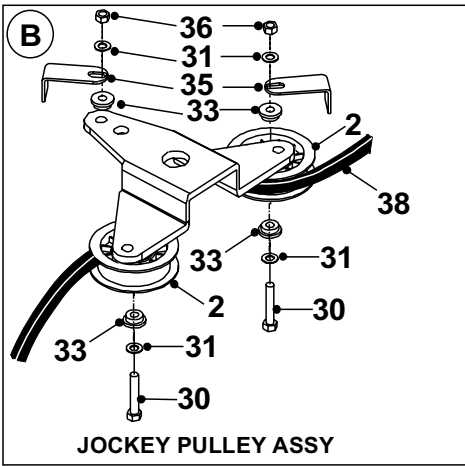

D18/50 TRACTOR P.T.O TRANSMISSION ASSEMBLY

**DRWG No: T1580001
ISSUE No: 1**

SECTION 6

**D18/50 TRACTOR
P.T.O. & TRANSMISSION DRIVE ASSEMBLY
PARTS LIST**

	PART DESCRIPTION	PART NUMBER
1	Chassis	327171901
2	Jockey Pulley	20811500
3	Jockey Plate	301120900
4	Nyloc Nut 5/16" UNF	04827500
5	Washer 3/8" T3 HP	08820100
6	Nyloc Nut P-Type UNF	04820200
7	PTO Engage Rod	313010801
8	Nut 3/8" UNF	04820200
9	Washer 3/8" T3	08820100
10	Transmission Rod	313018600
11	Park Brake Engine Rod	313010701
12	PTO Engage Trunnion	18806100
13	Compression Spring Brake Rod	259405100
14	Brake Rod Tube	18301900
15	M/Screw 5/16" x 1"	02819600
16	Washer 5/16" T4 HP	08819700
17	Nut 3/8" Lock Nut Steel	049381400
18	Clutch Jockey Pulley Plate	321122300
19	Split Pin 1/8" x 1"	06823300
20	Engine Pulley	327015600
21	Transaxle Pulley	20870700
23	Washer 5/16" UNF	08819800
24	Shakeproof Internal Washer	08855100
25	Rear Belt Guide Rod	313006100
26	Front Belt Retaining Rod	313006200
27	LH Transaxle Mounting Bracket	327009300
28	RH Transaxle Mounting Bracket	327021900
30	Bolt 5/16" x 1.3/4" UNF	01820800
31	Washer 5/16"	08819500
32	Non Flanged Oilite Bush	52824700
33	Sweeper Jockey Cap Boss	31351100
34	Spring Belt Tension	25849600
35	Belt Retaining Bracket	27105800
36	Nyloc Nut 5/16" UNF	04827500
37	Trunnion Jockey Plate	183018600
38	Belt Dayco Super II A98	228001400
39	Trunnion Park Brake Rod	183018500