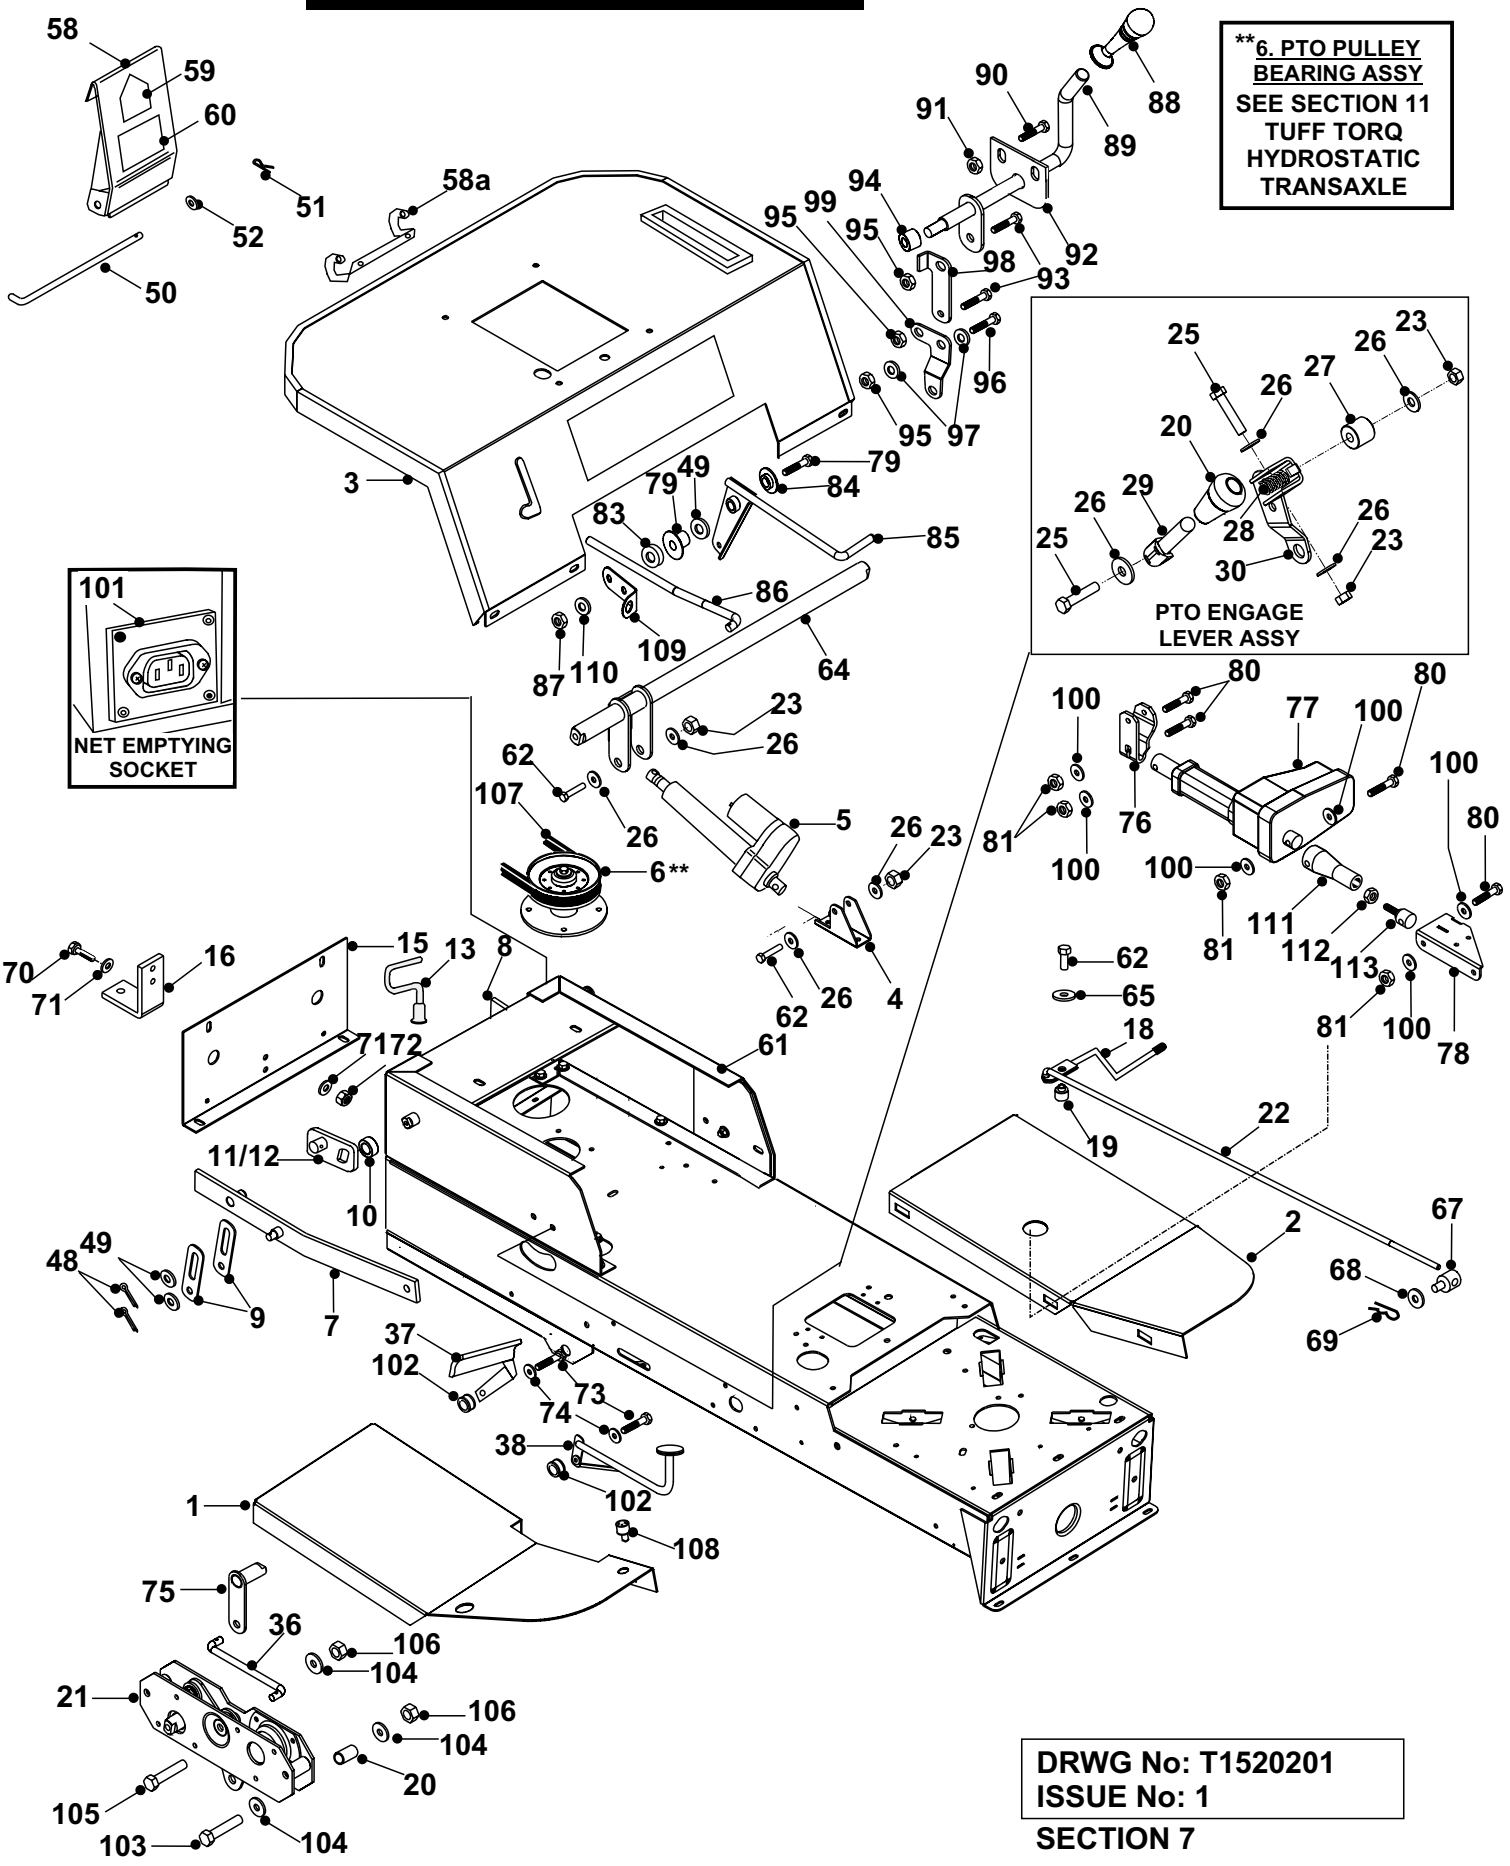

D18/50 TRACTOR RUNNING BOARD & REAR BODY ASSEMBLIES

****6. PTO PULLEY
BEARING ASSY
SEE SECTION 11
TUFF TORQ
HYDROSTATIC
TRANSAXLE**

**D18/50 RUNNING BOARD
& REAR BODY ASSEMBLIES
PARTS LIST**

	PART DESCRIPTION	PART NUMBER
1	Running Board R/H	301069300
2	Running Board L/H	301054800
3	Rear Body Panel	327010200
4	Rear Lift Actuator Mounting	302005600
5	Sweeper Deck Actuator LA10	448005800
6	5" PTO Pulley Bearing Assembly	208000400
7	Sweeper Lift Arm R/H	32720300
8	Sweeper Lift Arm L/H	32721100
9	Sweeper Lift Plate	30133500
10	Sweeper Lift Bar Spacer	31323500
11	Sweeper Lift Plate R/H	327171600
12	Sweeper Lift Plate L/H	327171700
13	Sweeper Belt Retaining Pin	32723800
15	Rear Chassis Panel	301041600
16	Tow Bracket	29200101
18	Deck Tension Lever Assembly	321122800
19	Deck Tension Lever Boss	18317000
20	Lever Knob	14804800
21	Transmission Cassette	405006000
22	Deck Tension Rod	313007700
23	Nyloc Nut 5/16" UNF	04827500
25	Screw 5/16" UNF x 1"	01820700
26	Washer 5/16" x 1"	08819800
27	Sweeper Internal Roller Spacer	31329201
28	Compression Spring Universal	25831100
29	PTO Engage Lever Assembly	32708700
30	PTO Lever Plate	30134501
31	Foot Mat R/H (Not Illustrated)	148007301
31	Foot Mat L/H (Not Illustrated)	148007200
33	Centre Mat (Not Illustrated)	148007400
34	Engine Side Panel R/H	301055700
35	Engine Side Panel L/H	301055600
36	Forward/Reverse Cassette Rod	327175600
37	Forward Pedal	302014200
38	Reverse Pedal	327014400