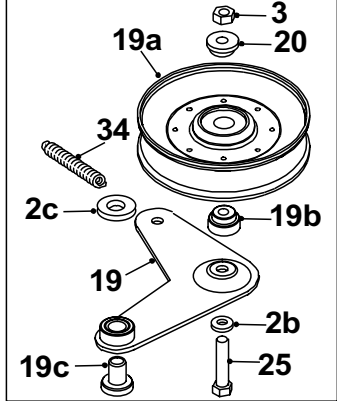

D18/50 REAR DISCHARGE DECK

Jockey Plate Assy

DRWG No : T1620001
ISSUE No : 1
SECTION 9

D18/50 REAR DISCHARGE DECK
PARTS LIST

	PART DESCRIPTION	PART NUMBER
1	Rear Discharge Welded Assembly	321001301
2	Washer 5/16" T4HP	08819700
2a	Washer 5/16" x 1"	08819800
2b	Washer 5/16" UNF T3	08819500
3	5/16" UNF Nyloc Nut	04827500
4	Front Deck Bracket	302005000
5	Deck Bracket Packer	301043000
6	Rear Discharge Deck Cover	148005000
7	Rear Deck Bracket RH	30121300
8	Rear Deck Bracket LH	30121400
9	Rear Discharge Rubber Flap	148004900
10	Rear Discharge Rubber Fixing Strip	301050900
11	Rear Discharge Platform Spacer	183012000
12	Rear Discharge Platform	301050800
13	Rear Discharge Bearing Housing Assembly	405005000
14	Internal Deck Pulley	20869500
15	Deck Drive Pulley	20870202
17	Dome Washer	08819900
18	3/8" UNF x 3/4" S/Screw	02874500
19	Rear Discharge Jockey Plate Assembly	327021600
19a	Deck Idler Pulley	20869600
19b	Jockey Wheel Spacer	18831600
19c	Deck Hanging Pivot	18321000
20	Jockey Wheel Spacer	18831600
21	Sweeper Jockey Cap Boss	31351100
22	Deck Idler Pulley	20869600
23	Short Shaft Bearing Housing Assy with Studs	40503604
24	Short Shaft Bearing Housing Assembly	40503704
25	5/16" UNF x 1 1/4 Bolt	01820600
26	Deck Idler Pulley Spacer	18300420
27	Scuff Wheel Hub	31337600
28	Anti – Scalp Wheel	198001000
29	5/16" UNF x 2 3/4" Bolt	01821200
30	5/16" UNF x 1.1/4" S/Screw	01820600
31	RH Cutter Blade 19"	169381300
32	LH Cutter Blade 19"	169381400
33	RH Cutter Blade 17.5"	16929000
34	Deck Spring	25906200
35	3/8" UNF x 1 1/4" Bolt	02820000