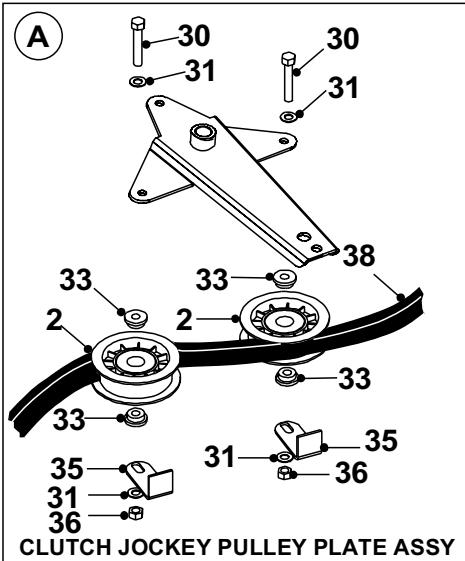

D18/50 TRACTOR P.T.O TRANSMISSION ASSEMBLY

**DRWG No: T1580001
ISSUE No: 1**

SECTION 6

**D18/50 TRACTOR
P.T.O. & TRANSMISSION DRIVE ASSEMBLY
PARTS LIST**

	PART DESCRIPTION	PART NUMBER
1	Chassis	327171901
2	Jockey Pulley	20811500
3	Jockey Plate	301120900
4	Nyloc Nut 5/16" UNF	04827500
5	Washer 3/8" T3 HP	08820100
6	Nyloc Nut P-Type UNF	04820200
7	PTO Engage Rod	313010801
8	Nut 3/8" UNF	04820200
9	Washer 3/8" T3	08820100
10	Transmission Rod	313018600
11	Park Brake Engine Rod	313010701
12	PTO Engage Trunnion	18806100
13	Compression Spring Brake Rod	259405100
14	Brake Rod Tube	18301900
15	M/Screw 5/16" x 1"	02819600
16	Washer 5/16" T4 HP	08819700
17	Nut 3/8" Lock Nut Steel	049381400
18	Clutch Jockey Pulley Plate	321122300
19	Split Pin 1/8" x 1"	06823300
20	Engine Pulley	327015600
21	Transaxle Pulley	20870700
23	Washer 5/16" UNF	08819800
24	Shakeproof Internal Washer	08855100
25	Rear Belt Guide Rod	313006100
26	Front Belt Retaining Rod	313006200
27	LH Transaxle Mounting Bracket	327009300
28	RH Transaxle Mounting Bracket	327021900
30	Bolt 5/16" x 1.3/4" UNF	01820800
31	Washer 5/16"	08819500
32	Non Flanged Oilite Bush	52824700
33	Sweeper Jockey Cap Boss	31351100
34	Spring Belt Tension	25849600
35	Belt Retaining Bracket	27105800
36	Nyloc Nut 5/16" UNF	04827500
37	Trunnion Jockey Plate	183018600
38	Belt Dayco Super II A98	228001400
39	Trunnion Park Brake Rod	183018500