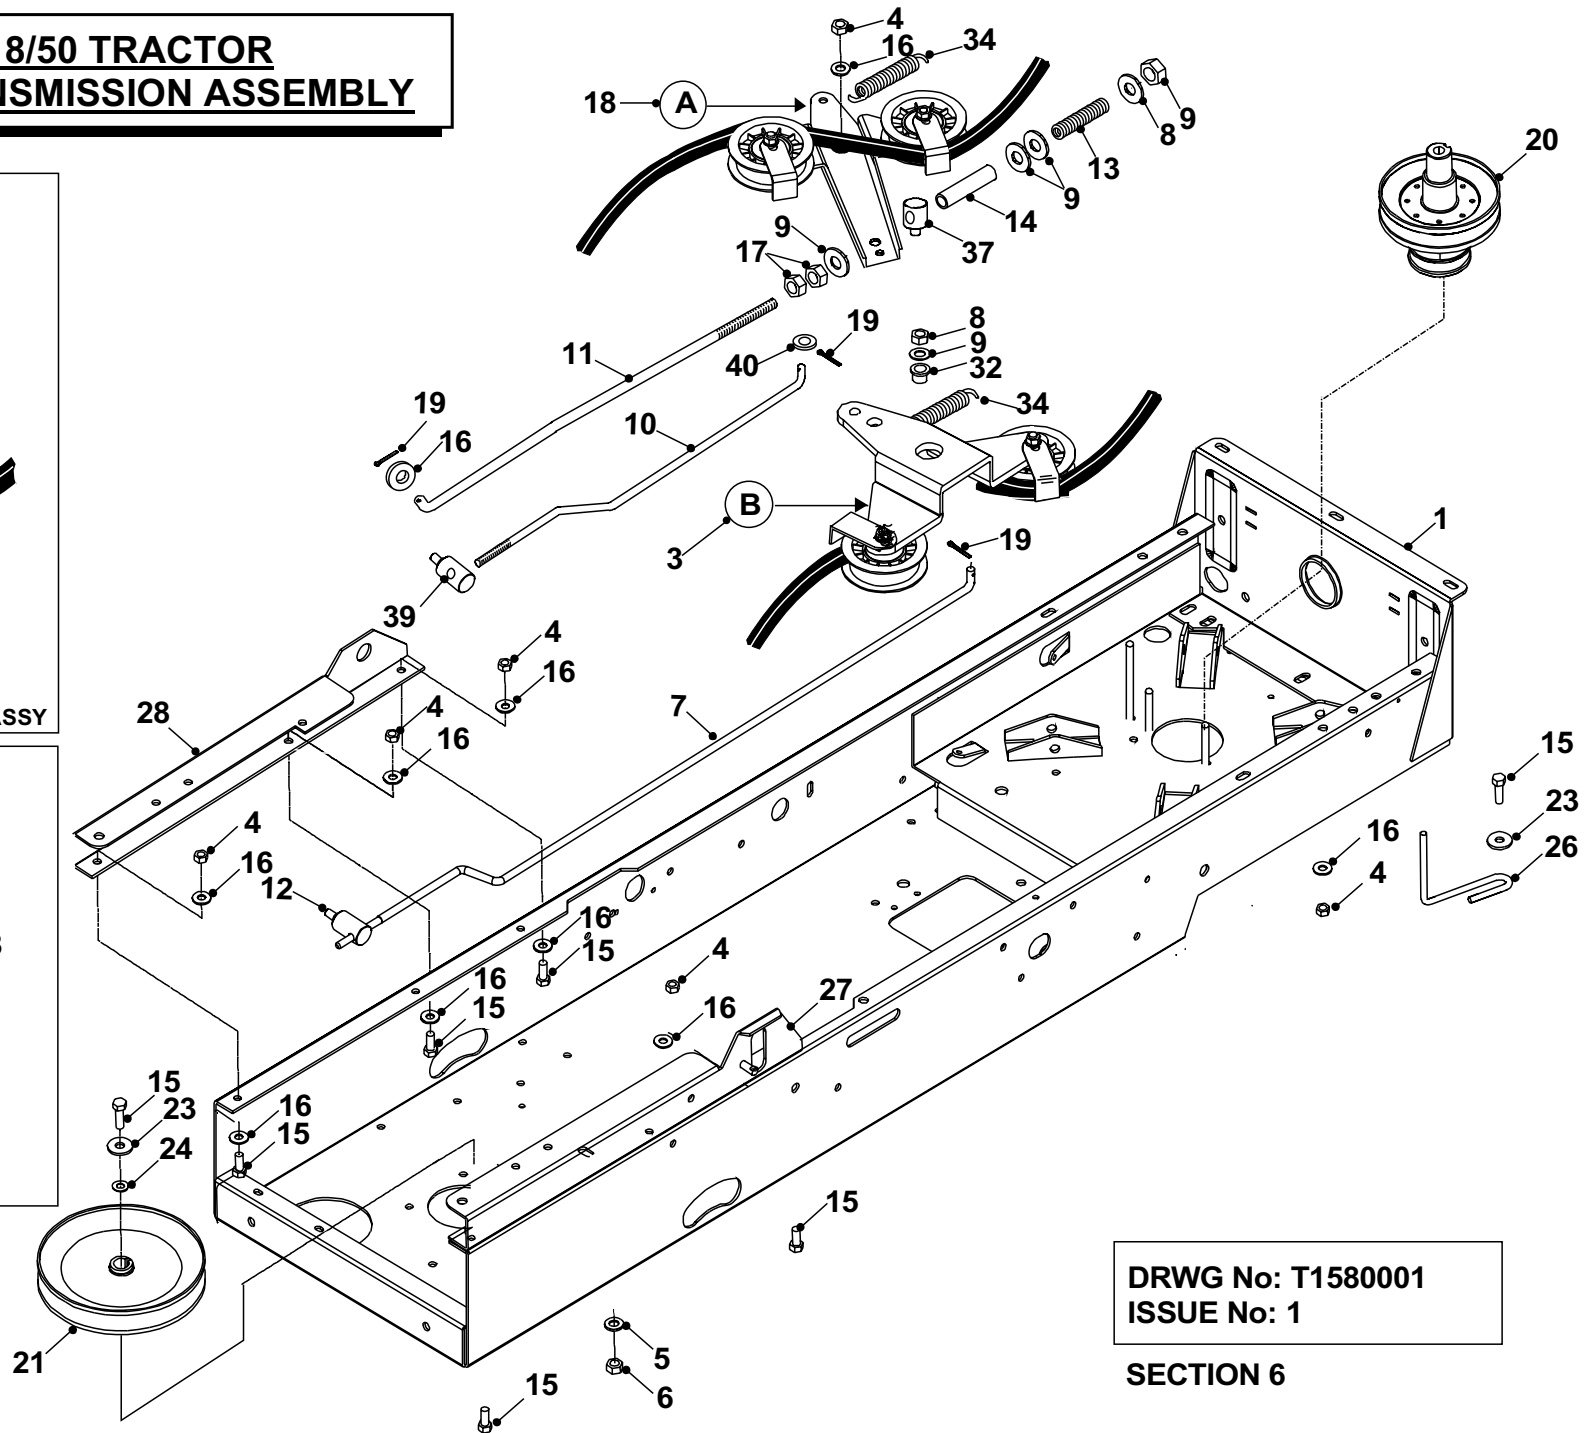

D18/50 TRACTOR P.T.O TRANSMISSION ASSEMBLY

**DRWG No: T1580001
ISSUE No: 1**

SECTION 6

**D18/50 TRACTOR
P.T.O. & TRANSMISSION DRIVE ASSEMBLY
PARTS LIST**

	PART DESCRIPTION	PART NUMBER
1	Chassis	327171901
2	Jockey Pulley	20811500
3	Jockey Plate	301120900
4	Nyloc Nut 5/16" UNF	04827500
5	Washer 3/8" T3 HP	08820100
6	Nyloc Nut P-Type UNF	04820200
7	PTO Engage Rod	313010801
8	Nut 3/8" UNF	04820200
9	Washer 3/8" T3	08820100
10	Transmission Rod	313018600
11	Park Brake Engine Rod	313010701
12	PTO Engage Trunnion	18806100
13	Compression Spring Brake Rod	259405100
14	Brake Rod Tube	18301900
15	M/Screw 5/16" x 1"	02819600
16	Washer 5/16" T4 HP	08819700
17	Nut 3/8" Lock Nut Steel	049381400
18	Clutch Jockey Pulley Plate	321122300
19	Split Pin 1/8" x 1"	06823300
20	Engine Pulley	327015600
21	Transaxle Pulley	20870700
23	Washer 5/16" UNF	08819800
24	Shakeproof Internal Washer	08855100
25	Rear Belt Guide Rod	313006100
26	Front Belt Retaining Rod	313006200
27	LH Transaxle Mounting Bracket	327009300
28	RH Transaxle Mounting Bracket	327021900
30	Bolt 5/16" x 1.3/4" UNF	01820800
31	Washer 5/16"	08819500
32	Non Flanged Oilite Bush	52824700
33	Sweeper Jockey Cap Boss	31351100
34	Spring Belt Tension	25849600
35	Belt Retaining Bracket	27105800
36	Nyloc Nut 5/16" UNF	04827500
37	Trunnion Jockey Plate	183018600
38	Belt Dayco Super II A98	228001400
39	Trunnion Park Brake Rod	183018500