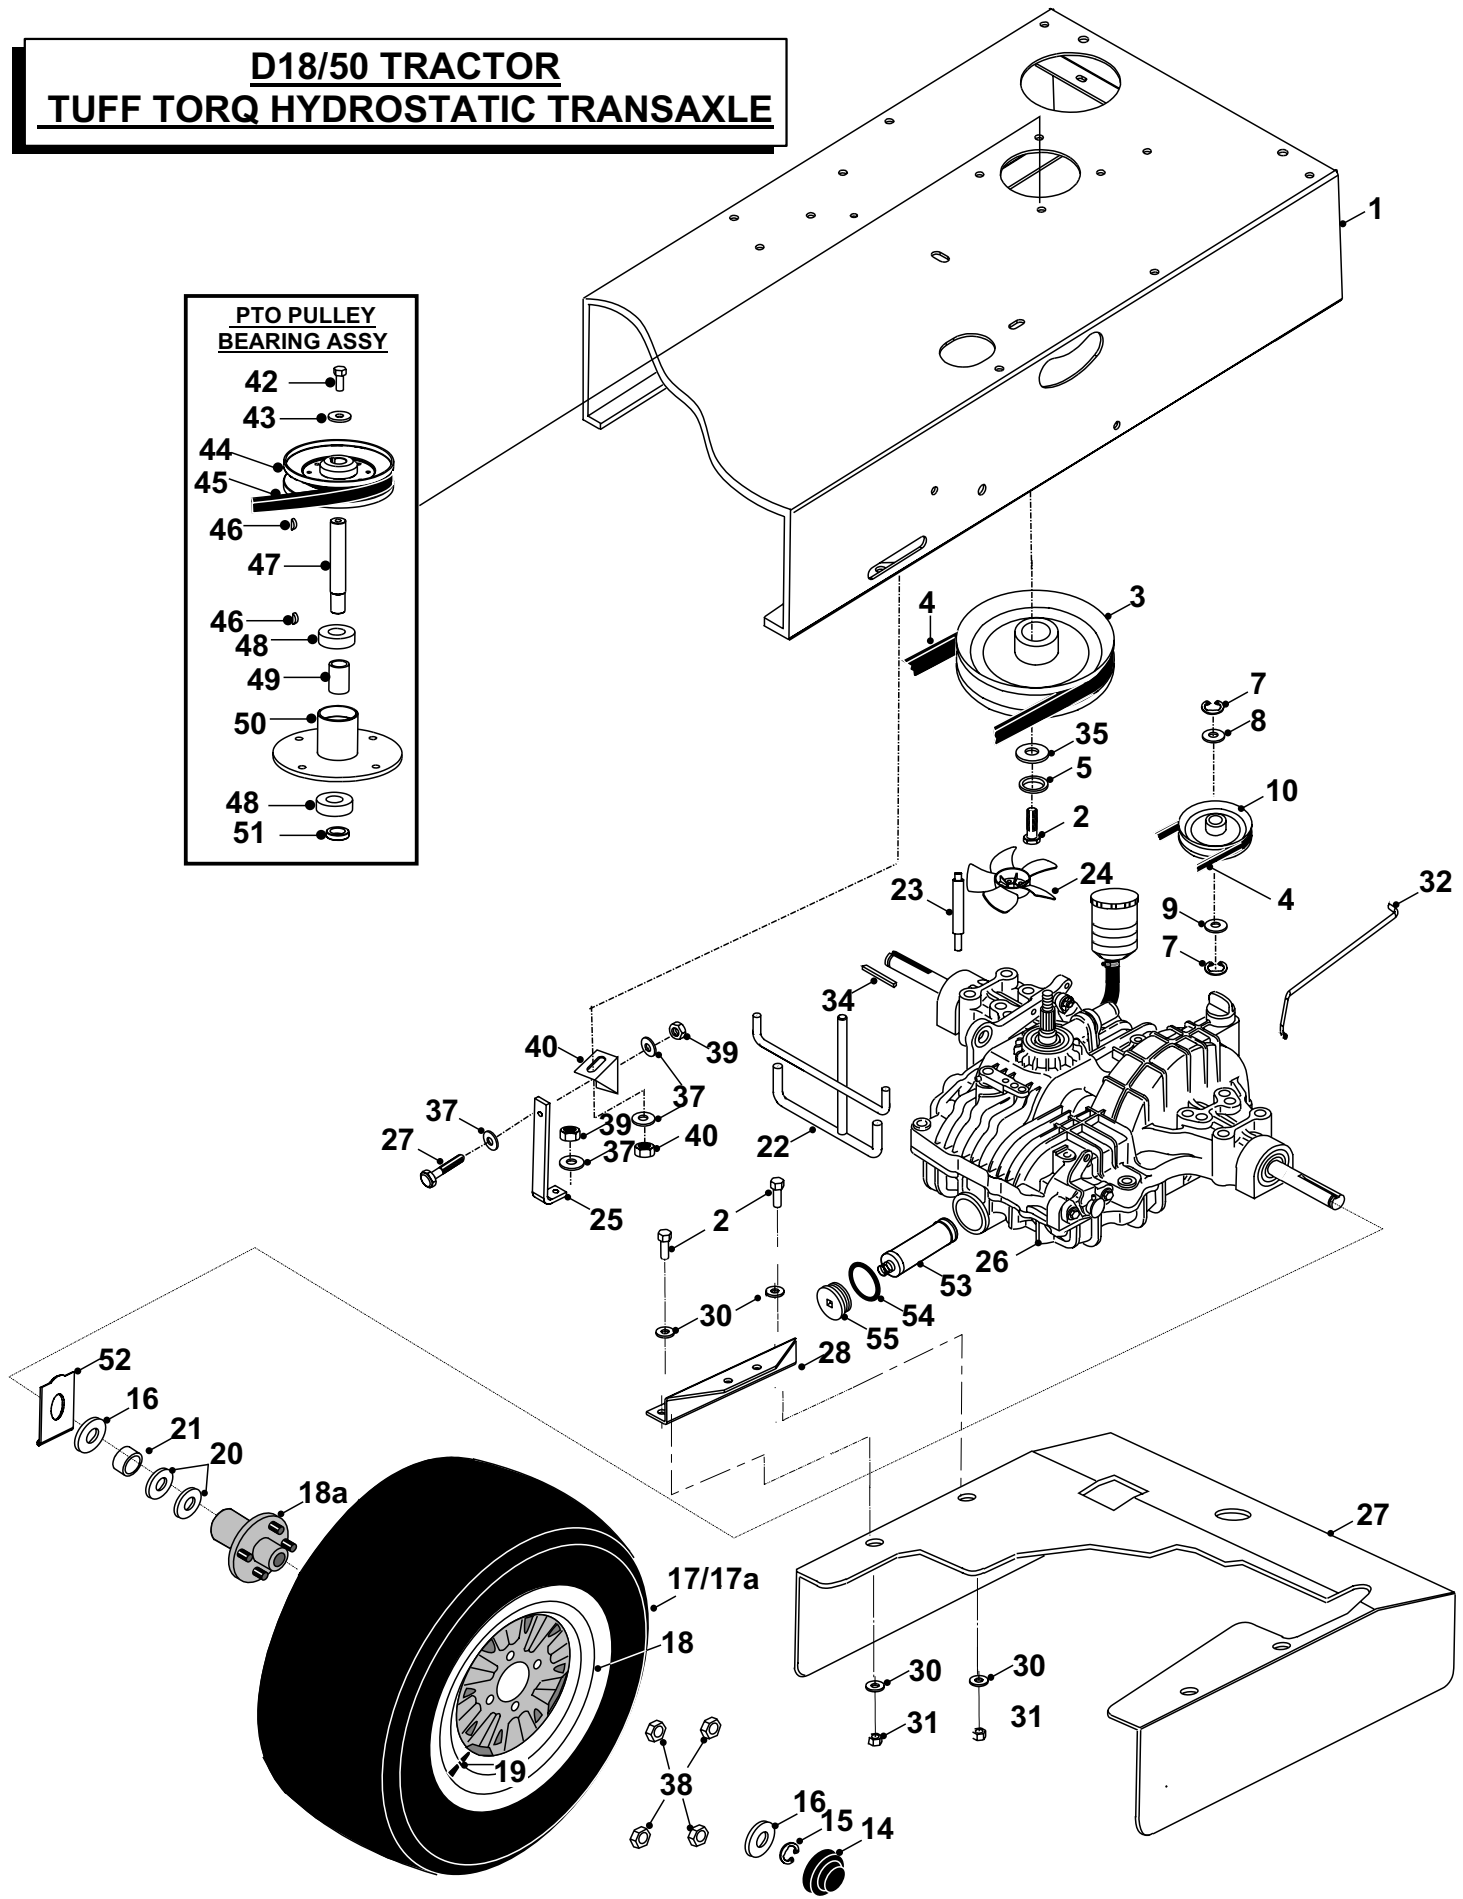

D18/50 TRACTOR TUFF TORQ HYDROSTATIC TRANSAXLE

DRWG No: T1600303
ISSUE No: 3
SECTION 11

**D18/50 TRACTOR
TUFF TORQ HYDROSTATIC K66
PARTS LIST**

	PART DESCRIPTION	PART NUMBER
1	Chassis	327171900
2	Bolt 5/16" UNF x 3/4"	02827600
3	Pulley 7"	20870700
4	Belt Dayco A98 Super II	228001400
5	Washer 5/16" Shakeproof	08855100
7	Circlip 14mm External	07906600
8	Washer 9/16" T4 HP	08917700
9	Washer 9/16" T4 LP	08917800
10	Pulley	20904400
11	Bolt 5/16" UNF x 2.1/2"	01821100
14	Hub Cap	14811800
15	Circlip 25mm External	078000500
16	Washer 46mm x 25mm	089419000
17	Rear Wheel Complete	198001500
17b	Rear Tyre	198000400
18	Rear Wheel Rim	198000500
	Grease Nipple	11898800
	`O' Ring	24898700
	Washer 5/16" Shakeproof	08823500
18a	Rear Wheel Hub	198000500
19	Valve	14889200
20	Washer 3/4" T3 LP	08822900
21	Wheel Spacer	183018500
22	Belt Tree	327021800
23	Transaxle Steady LH	313019100
24	Fan K66 Transaxle	148008000
25	Transaxle Steady RH	292003500
26	Tuff Torq K66 Transaxle	479389100
27	Transaxle Deflector	301119700
28	Transaxle Mounting Bracket L/H	327179600
	Transaxle Mounting Bracket R/H	327179700
30	Washer 5/16"	08819700
31	Nut Nyloc 5/16" UNF	04827500
32	Dump Valve Rod	313010600
34	Key 2" x 3/16"	09830700
35	Washer 5/16" ID x 1" OD	08819800
37	Washer 5/16" T4 HP	08819700
38	Wheel Nut	048000800
39	Nut Nyloc 5/16" UNF	04827500