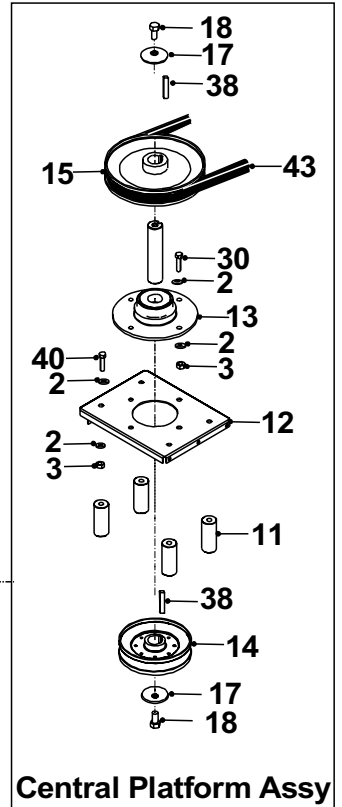

D18/50 REAR DISCHARGE DECK

Jockey Plate Assy

DRWG No : T1620001
ISSUE No : 1
SECTION 9

D18/50 REAR DISCHARGE DECK
PARTS LIST

	PART DESCRIPTION	PART NUMBER
1	Rear Discharge Welded Assembly	321001301
2	Washer 5/16" T4HP	08819700
2a	Washer 5/16" x 1"	08819800
2b	Washer 5/16" UNF T3	08819500
3	5/16" UNF Nyloc Nut	04827500
4	Front Deck Bracket	302005000
5	Deck Bracket Packer	301043000
6	Rear Discharge Deck Cover	148005000
7	Rear Deck Bracket RH	30121300
8	Rear Deck Bracket LH	30121400
9	Rear Discharge Rubber Flap	148004900
10	Rear Discharge Rubber Fixing Strip	301050900
11	Rear Discharge Platform Spacer	183012000
12	Rear Discharge Platform	301050800
13	Rear Discharge Bearing Housing Assembly	405005000
14	Internal Deck Pulley	20869500
15	Deck Drive Pulley	20870202
17	Dome Washer	08819900
18	3/8" UNF x 3/4" S/Screw	02874500
19	Rear Discharge Jockey Plate Assembly	327021600
19a	Deck Idler Pulley	20869600
19b	Jockey Wheel Spacer	18831600
19c	Deck Hanging Pivot	18321000
20	Jockey Wheel Spacer	18831600
21	Sweeper Jockey Cap Boss	31351100
22	Deck Idler Pulley	20869600
23	Short Shaft Bearing Housing Assy with Studs	40503604
24	Short Shaft Bearing Housing Assembly	40503704
25	5/16" UNF x 1 1/4 Bolt	01820600
26	Deck Idler Pulley Spacer	18300420
27	Scuff Wheel Hub	31337600
28	Anti – Scalp Wheel	198001000
29	5/16" UNF x 2 3/4" Bolt	01821200
30	5/16" UNF x 1.1/4" S/Screw	01820600
31	RH Cutter Blade 19"	169381300
32	LH Cutter Blade 19"	169381400
33	RH Cutter Blade 17.5"	16929000
34	Deck Spring	25906200
35	3/8" UNF x 1 1/4" Bolt	02820000