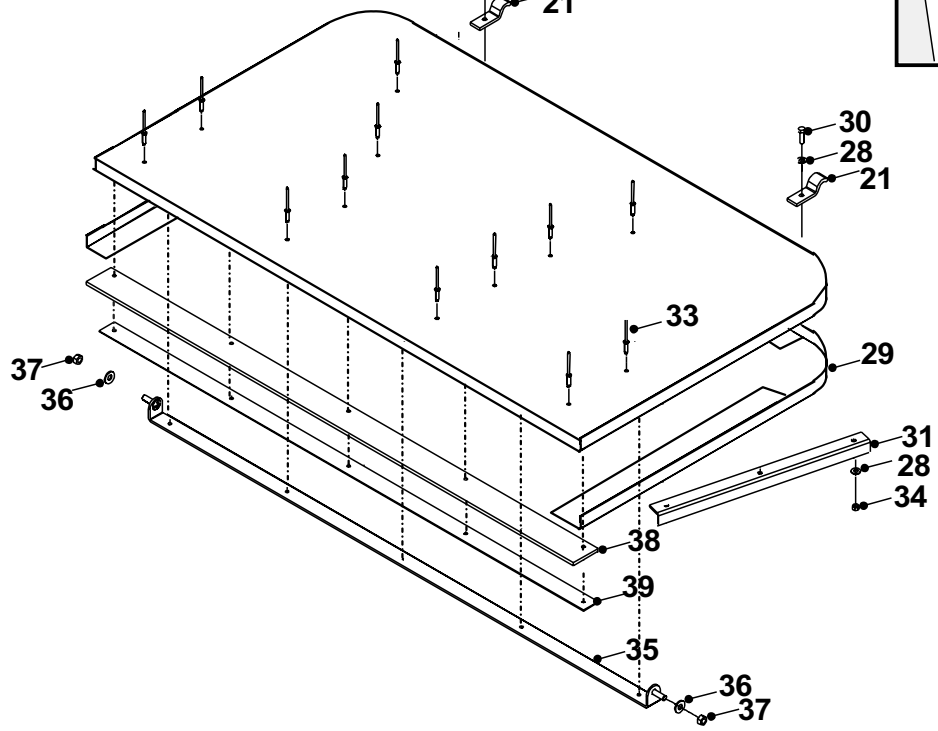

**A & D SERIES
POWERED GRASS COLLECTOR NET**

DRWG No: T1320005
ISSUE No: 5

SECTION:13

A ,D & K SERIES POWERED GRASS COLLECTOR NET

	PART DESCRIPTION	PART NUMBER
1	Upper Bag Frame	174004600
2	Lower Bag Frame	178966600
3	Goal Post Assembly L/H	301133600
4	Goal Post Assembly R/H	301133700
5	Collector Lid Assembly	327011700
6	Bag Ear Assembly R/H	327178100
7	Bag Ear Assembly L/H	327178000
8	Bag Frame Clamp	30149600
9	Spacer	183003300
10	Washer 5/16"	08819700
11	Nyloc Nut 5/16" UNF	04827500
12	Bolt 5/16" UNF x 1.1/4"	01820600
13	Allen Screw M6 x 30mm	028000100
14	Nyloc Nut M6	04920500
15	Washer 1/4"	08827800
16	Bolt 1/4" UNF x 1.1/2"	01820500
17	Nyloc Nut 1/4" UNF	04819400
18	Hand Lock Lever L/H	27707701
19	Locking Lug L/H	30149800
20	Nylon Washer 1" x 1/2" x 1.6g	08850500
21	Frame Tube Clamp	301008400
22	Bolt 1/4" UNF x 1"	01844700
23	Lock Lever R/H	27707801
24	Locking Log R/H	30150300
25	Window	14871500
26	Collector Net	388000200
27	Galvanised Floor	301045200
28	Washer 1/4"	08827800
29	Floor	307025400
29a	Floor Trim	307025100
29b	Steel Rivet 4.8 x 6	12949401
30	Bolt M6 x 20mm	018000300
31	Floor Support Angle	301046500
32	Nyloc Nut M6	04920500
33	Pop Rivet	12847900
34	Washer (T2 Flat)	08845800
35	Floor Support Assembly	327011100
36	Washer 5/16"	08819700
36a	Spacer 5/16"	18302700
37	Nyloc Nut M8	04850600
38	Floor Rubber	148004400
39	Rubber Fixing Strip	301045400
40	Link Arm Upper	301122800
41	Link Arm Support	183010402