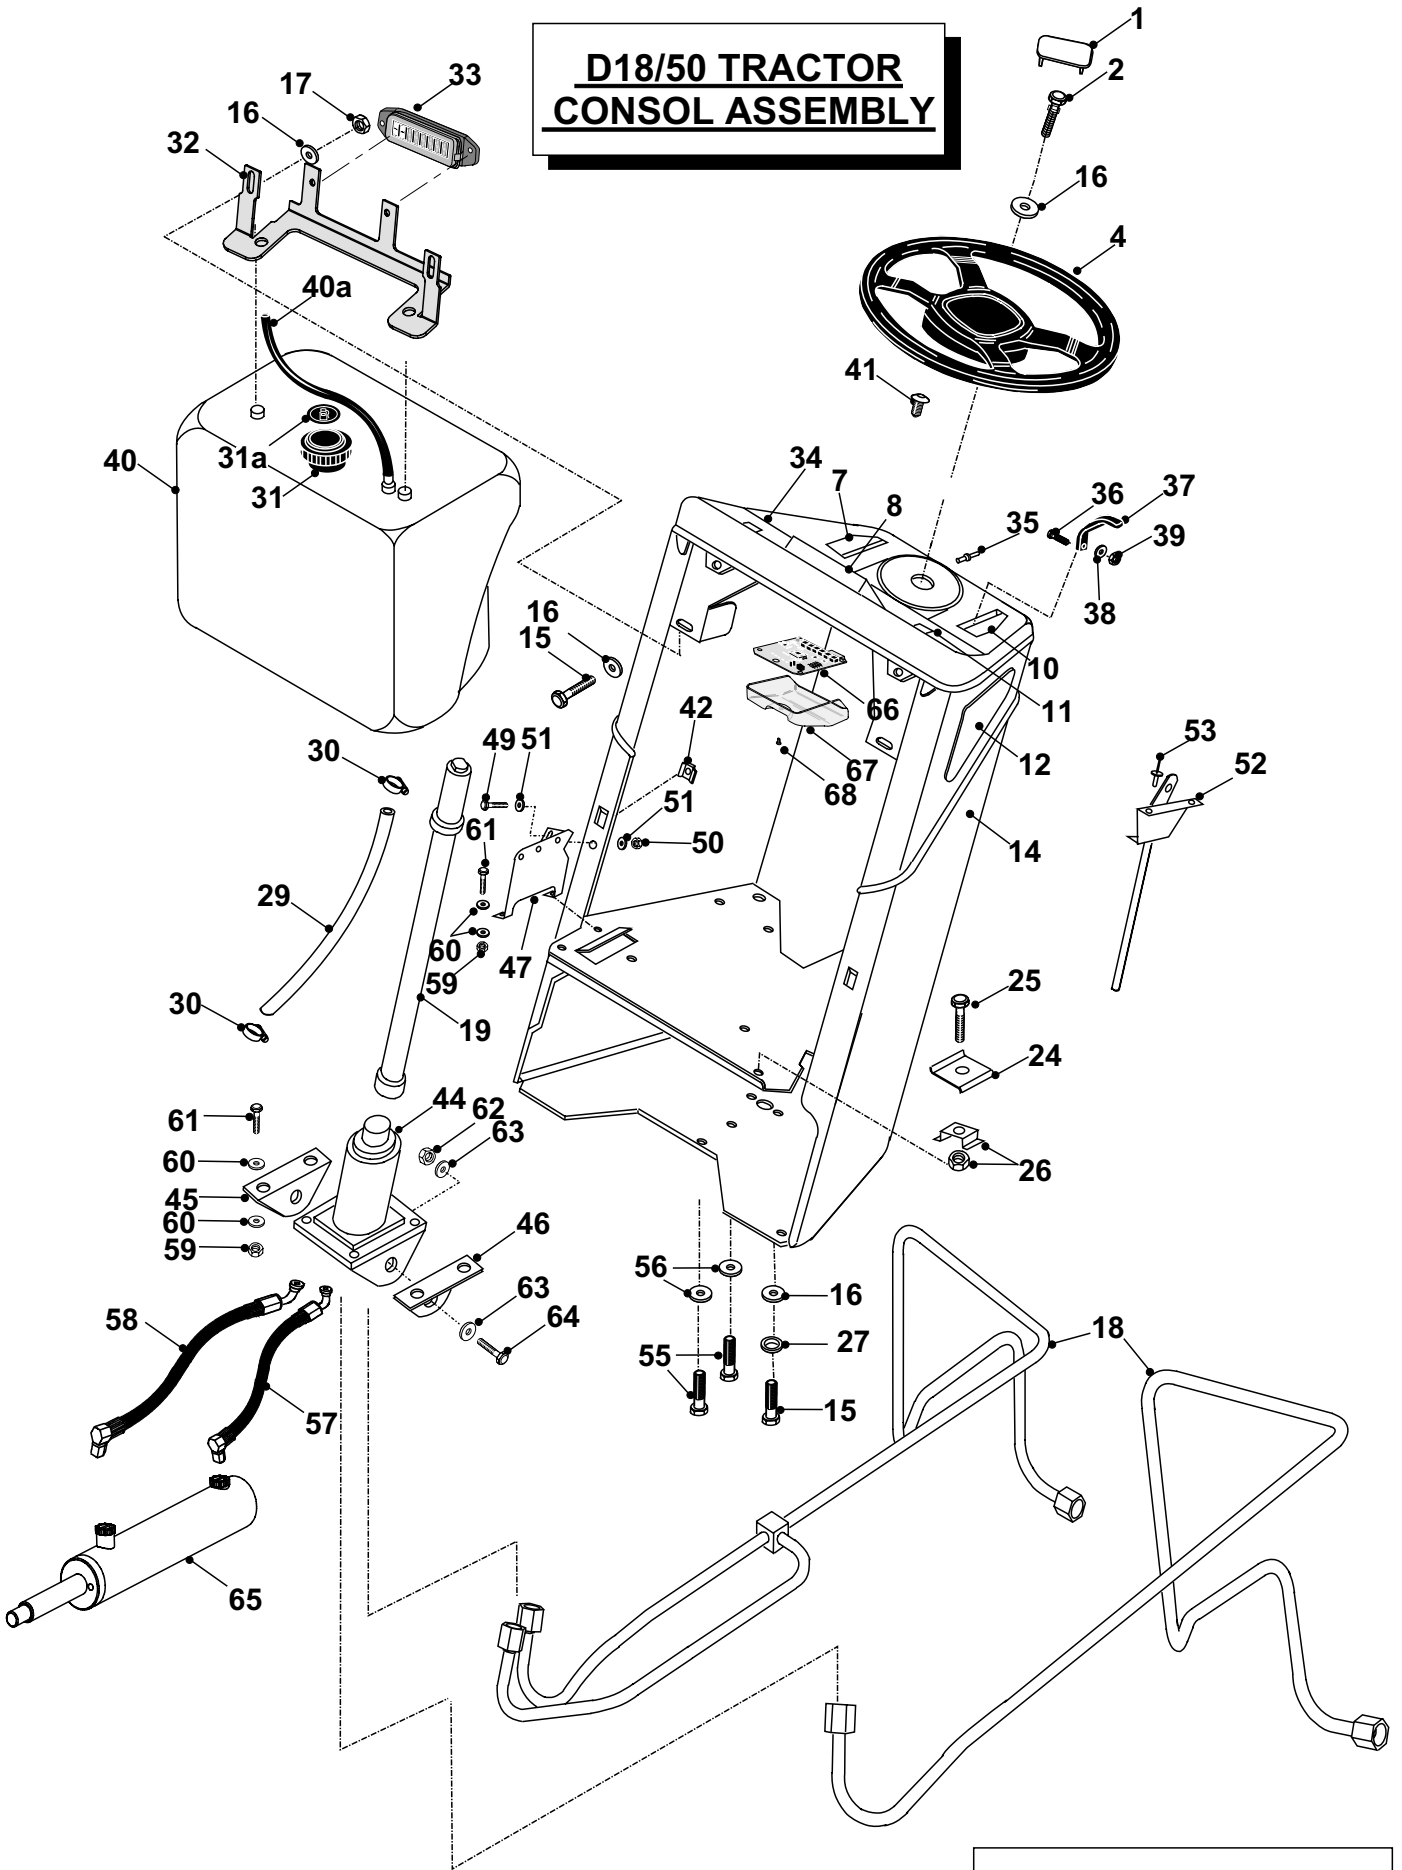

D18/50 TRACTOR CONSOL ASSEMBLY

DRWG No: T1550001
ISSUE No: 1

SECTION 2

**D18/50 TRACTOR
CONSOL ASSEMBLY PARTS LIST**

	PART DESCRIPTION	PART NUMBER
1	Steering Wheel Cap	14938700
2	Bolt 5/16" UNF x 1"	02819600
4	Steering Wheel	14928200
5	Upper Left Insert (not illustrated)	148012900
	Upper Right Insert (not illustrated)	148013000
	Lower Left Insert (not illustrated)	148013100
	Lower Right Insert (not illustrated)	148013200
7	Decal Facia Deck / Net / Headlight	358031500
8	Decal Facia Dash Display	358027100
9	Decal Facia Ignition	358026600
10	Decal Facia Throttle	358026900
11	Decal Facia Clutch / Sweeper / Choke	358031000
12	Knee Pad R/H	14859200
13	Knee Pad L/H	14859300
14	Consol Assembly	321124600
15	Bolt 5/16" UNF x 3/4"	02827600
16	Washer 5/16" T4 HP	08819700
17	Nyloc Nut 5/16" UNF	04827500
18	Steel Steering Pipes (Kit - two pieces)	178965202
19	Steering Column	277081600
24	Battery Clamp	301007400
25	Screw Bolt M5	02885800
26	Captive Nut M5	04928600
27	Washer 5/16" Shakeproof	08855100
29	Fuel Feed Pipe - 40cm	14803200
30	Jubilee Clip	11856900
31	Fuel Tank Cap	52803100
31a	Fuel Decal	358008500
32	Fuel Tank & Fuse Box Bracket	307187400
33	Fuse Box	301139400
34	Consol Top	148012800
35	Rivet 4.8mm x 10 mm	12824400
36	Screw M4 x 12mm Pozi Pan	02826300
37	Control Lever Knob	14810400
38	Washer M4	08826200
39	Nyloc Nut M4	04826400

MARCH 2003

SECTION 2