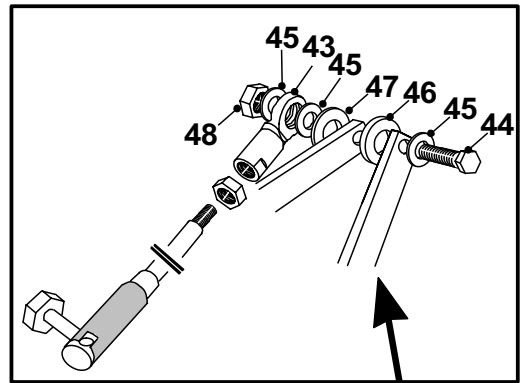

**A & D SERIES
POWERED GRASS COLLECTOR NET**

DRWG No: T1320005
ISSUE No: 5

SECTION:13

A ,D & K SERIES POWERED GRASS COLLECTOR NET

	PART DESCRIPTION	PART NUMBER
1	Upper Bag Frame	174004600
2	Lower Bag Frame	178966600
3	Goal Post Assembly L/H	301133600
4	Goal Post Assembly R/H	301133700
5	Collector Lid Assembly	327011700
6	Bag Ear Assembly R/H	327178100
7	Bag Ear Assembly L/H	327178000
8	Bag Frame Clamp	30149600
9	Spacer	183003300
10	Washer 5/16"	08819700
11	Nyloc Nut 5/16" UNF	04827500
12	Bolt 5/16" UNF x 1.1/4"	01820600
13	Allen Screw M6 x 30mm	028000100
14	Nyloc Nut M6	04920500
15	Washer 1/4"	08827800
16	Bolt 1/4" UNF x 1.1/2"	01820500
17	Nyloc Nut 1/4" UNF	04819400
18	Hand Lock Lever L/H	27707701
19	Locking Lug L/H	30149800
20	Nylon Washer 1" x 1/2" x 1.6g	08850500
21	Frame Tube Clamp	301008400
22	Bolt 1/4" UNF x 1"	01844700
23	Lock Lever R/H	27707801
24	Locking Log R/H	30150300
25	Window	14871500
26	Collector Net	388000200
27	Galvanised Floor	301045200
28	Washer 1/4"	08827800
29	Floor	307025400
29a	Floor Trim	307025100
29b	Steel Rivet 4.8 x 6	12949401
30	Bolt M6 x 20mm	018000300
31	Floor Support Angle	301046500
32	Nyloc Nut M6	04920500
33	Pop Rivet	12847900
34	Washer (T2 Flat)	08845800
35	Floor Support Assembly	327011100
36	Washer 5/16"	08819700
36a	Spacer 5/16"	18302700
37	Nyloc Nut M8	04850600
38	Floor Rubber	148004400
39	Rubber Fixing Strip	301045400
40	Link Arm Upper	301122800
41	Link Arm Support	183010402