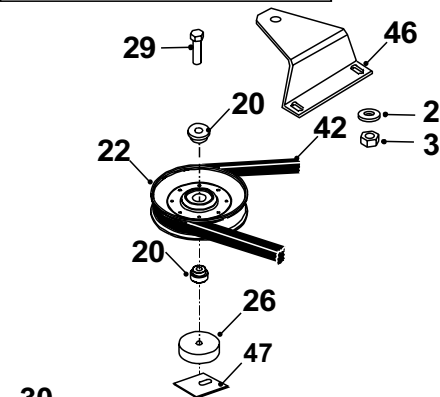

D18/50 REAR DISCHARGE DECK

Jockey Plate Assy

DRWG No : T1620001
ISSUE No : 1
SECTION 9

D18/50 REAR DISCHARGE DECK
PARTS LIST

	PART DESCRIPTION	PART NUMBER
1	Rear Discharge Welded Assembly	321001301
2	Washer 5/16" T4HP	08819700
2a	Washer 5/16" x 1"	08819800
2b	Washer 5/16" UNF T3	08819500
3	5/16" UNF Nyloc Nut	04827500
4	Front Deck Bracket	302005000
5	Deck Bracket Packer	301043000
6	Rear Discharge Deck Cover	148005000
7	Rear Deck Bracket RH	30121300
8	Rear Deck Bracket LH	30121400
9	Rear Discharge Rubber Flap	148004900
10	Rear Discharge Rubber Fixing Strip	301050900
11	Rear Discharge Platform Spacer	183012000
12	Rear Discharge Platform	301050800
13	Rear Discharge Bearing Housing Assembly	405005000
14	Internal Deck Pulley	20869500
15	Deck Drive Pulley	20870202
17	Dome Washer	08819900
18	3/8" UNF x 3/4" S/Screw	02874500
19	Rear Discharge Jockey Plate Assembly	327021600
19a	Deck Idler Pulley	20869600
19b	Jockey Wheel Spacer	18831600
19c	Deck Hanging Pivot	18321000
20	Jockey Wheel Spacer	18831600
21	Sweeper Jockey Cap Boss	31351100
22	Deck Idler Pulley	20869600
23	Short Shaft Bearing Housing Assy with Studs	40503604
24	Short Shaft Bearing Housing Assembly	40503704
25	5/16" UNF x 1 1/4 Bolt	01820600
26	Deck Idler Pulley Spacer	18300420
27	Scuff Wheel Hub	31337600
28	Anti – Scalp Wheel	198001000
29	5/16" UNF x 2 3/4" Bolt	01821200
30	5/16" UNF x 1.1/4" S/Screw	01820600
31	RH Cutter Blade 19"	169381300
32	LH Cutter Blade 19"	169381400
33	RH Cutter Blade 17.5"	16929000
34	Deck Spring	25906200
35	3/8" UNF x 1 1/4" Bolt	02820000