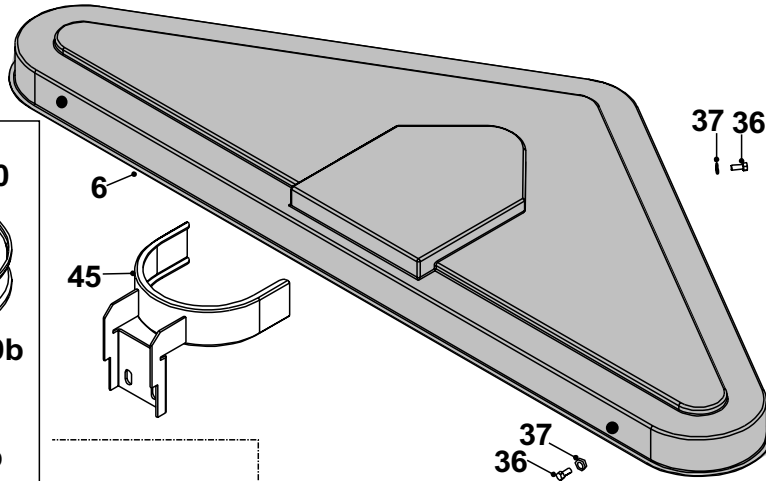

D18/50 REAR DISCHARGE DECK

Jockey Plate Assy

DRWG No : T1620001
ISSUE No : 1
SECTION 9

D18/50 REAR DISCHARGE DECK
PARTS LIST

	PART DESCRIPTION	PART NUMBER
1	Rear Discharge Welded Assembly	321001301
2	Washer 5/16" T4HP	08819700
2a	Washer 5/16" x 1"	08819800
2b	Washer 5/16" UNF T3	08819500
3	5/16" UNF Nyloc Nut	04827500
4	Front Deck Bracket	302005000
5	Deck Bracket Packer	301043000
6	Rear Discharge Deck Cover	148005000
7	Rear Deck Bracket RH	30121300
8	Rear Deck Bracket LH	30121400
9	Rear Discharge Rubber Flap	148004900
10	Rear Discharge Rubber Fixing Strip	301050900
11	Rear Discharge Platform Spacer	183012000
12	Rear Discharge Platform	301050800
13	Rear Discharge Bearing Housing Assembly	405005000
14	Internal Deck Pulley	20869500
15	Deck Drive Pulley	20870202
17	Dome Washer	08819900
18	3/8" UNF x 3/4" S/Screw	02874500
19	Rear Discharge Jockey Plate Assembly	327021600
19a	Deck Idler Pulley	20869600
19b	Jockey Wheel Spacer	18831600
19c	Deck Hanging Pivot	18321000
20	Jockey Wheel Spacer	18831600
21	Sweeper Jockey Cap Boss	31351100
22	Deck Idler Pulley	20869600
23	Short Shaft Bearing Housing Assy with Studs	40503604
24	Short Shaft Bearing Housing Assembly	40503704
25	5/16" UNF x 1 1/4 Bolt	01820600
26	Deck Idler Pulley Spacer	18300420
27	Scuff Wheel Hub	31337600
28	Anti – Scalp Wheel	198001000
29	5/16" UNF x 2 3/4" Bolt	01821200
30	5/16" UNF x 1.1/4" S/Screw	01820600
31	RH Cutter Blade 19"	169381300
32	LH Cutter Blade 19"	169381400
33	RH Cutter Blade 17.5"	16929000
34	Deck Spring	25906200
35	3/8" UNF x 1 1/4" Bolt	02820000