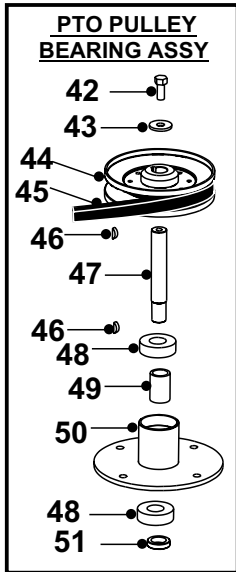

D18/50 TRACTOR TUFF TORQ HYDROSTATIC TRANSAXLE

DRWG No: T1600303
ISSUE No: 3
SECTION 11

**D18/50 TRACTOR
TUFF TORQ HYDROSTATIC K66
PARTS LIST**

	PART DESCRIPTION	PART NUMBER
1	Chassis	327171900
2	Bolt 5/16" UNF x 3/4"	02827600
3	Pulley 7"	20870700
4	Belt Dayco A98 Super II	228001400
5	Washer 5/16" Shakeproof	08855100
7	Circlip 14mm External	07906600
8	Washer 9/16" T4 HP	08917700
9	Washer 9/16" T4 LP	08917800
10	Pulley	20904400
11	Bolt 5/16" UNF x 2.1/2"	01821100
14	Hub Cap	14811800
15	Circlip 25mm External	078000500
16	Washer 46mm x 25mm	089419000
17	Rear Wheel Complete	198001500
17b	Rear Tyre	198000400
18	Rear Wheel Rim	198000500
	Grease Nipple	11898800
	`O' Ring	24898700
	Washer 5/16" Shakeproof	08823500
18a	Rear Wheel Hub	198000500
19	Valve	14889200
20	Washer 3/4" T3 LP	08822900
21	Wheel Spacer	183018500
22	Belt Tree	327021800
23	Transaxle Steady LH	313019100
24	Fan K66 Transaxle	148008000
25	Transaxle Steady RH	292003500
26	Tuff Torq K66 Transaxle	479389100
27	Transaxle Deflector	301119700
28	Transaxle Mounting Bracket L/H	327179600
	Transaxle Mounting Bracket R/H	327179700
30	Washer 5/16"	08819700
31	Nut Nyloc 5/16" UNF	04827500
32	Dump Valve Rod	313010600
34	Key 2" x 3/16"	09830700
35	Washer 5/16" ID x 1" OD	08819800
37	Washer 5/16" T4 HP	08819700
38	Wheel Nut	048000800
39	Nut Nyloc 5/16" UNF	04827500