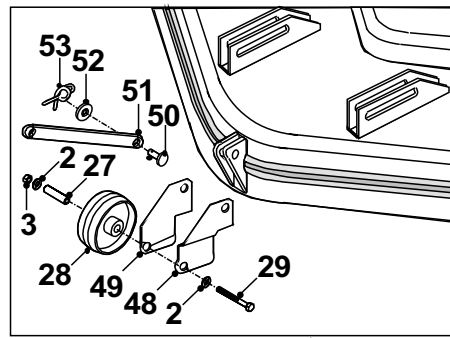

D18/50 REAR DISCHARGE DECK

Jockey Plate Assy

DRWG No : T1620001
ISSUE No : 1
SECTION 9

D18/50 REAR DISCHARGE DECK
PARTS LIST

	PART DESCRIPTION	PART NUMBER
1	Rear Discharge Welded Assembly	321001301
2	Washer 5/16" T4HP	08819700
2a	Washer 5/16" x 1"	08819800
2b	Washer 5/16" UNF T3	08819500
3	5/16" UNF Nyloc Nut	04827500
4	Front Deck Bracket	302005000
5	Deck Bracket Packer	301043000
6	Rear Discharge Deck Cover	148005000
7	Rear Deck Bracket RH	30121300
8	Rear Deck Bracket LH	30121400
9	Rear Discharge Rubber Flap	148004900
10	Rear Discharge Rubber Fixing Strip	301050900
11	Rear Discharge Platform Spacer	183012000
12	Rear Discharge Platform	301050800
13	Rear Discharge Bearing Housing Assembly	405005000
14	Internal Deck Pulley	20869500
15	Deck Drive Pulley	20870202
17	Dome Washer	08819900
18	3/8" UNF x 3/4" S/Screw	02874500
19	Rear Discharge Jockey Plate Assembly	327021600
19a	Deck Idler Pulley	20869600
19b	Jockey Wheel Spacer	18831600
19c	Deck Hanging Pivot	18321000
20	Jockey Wheel Spacer	18831600
21	Sweeper Jockey Cap Boss	31351100
22	Deck Idler Pulley	20869600
23	Short Shaft Bearing Housing Assy with Studs	40503604
24	Short Shaft Bearing Housing Assembly	40503704
25	5/16" UNF x 1 1/4 Bolt	01820600
26	Deck Idler Pulley Spacer	18300420
27	Scuff Wheel Hub	31337600
28	Anti – Scalp Wheel	198001000
29	5/16" UNF x 2 3/4" Bolt	01821200
30	5/16" UNF x 1.1/4" S/Screw	01820600
31	RH Cutter Blade 19"	169381300
32	LH Cutter Blade 19"	169381400
33	RH Cutter Blade 17.5"	16929000
34	Deck Spring	25906200
35	3/8" UNF x 1 1/4" Bolt	02820000