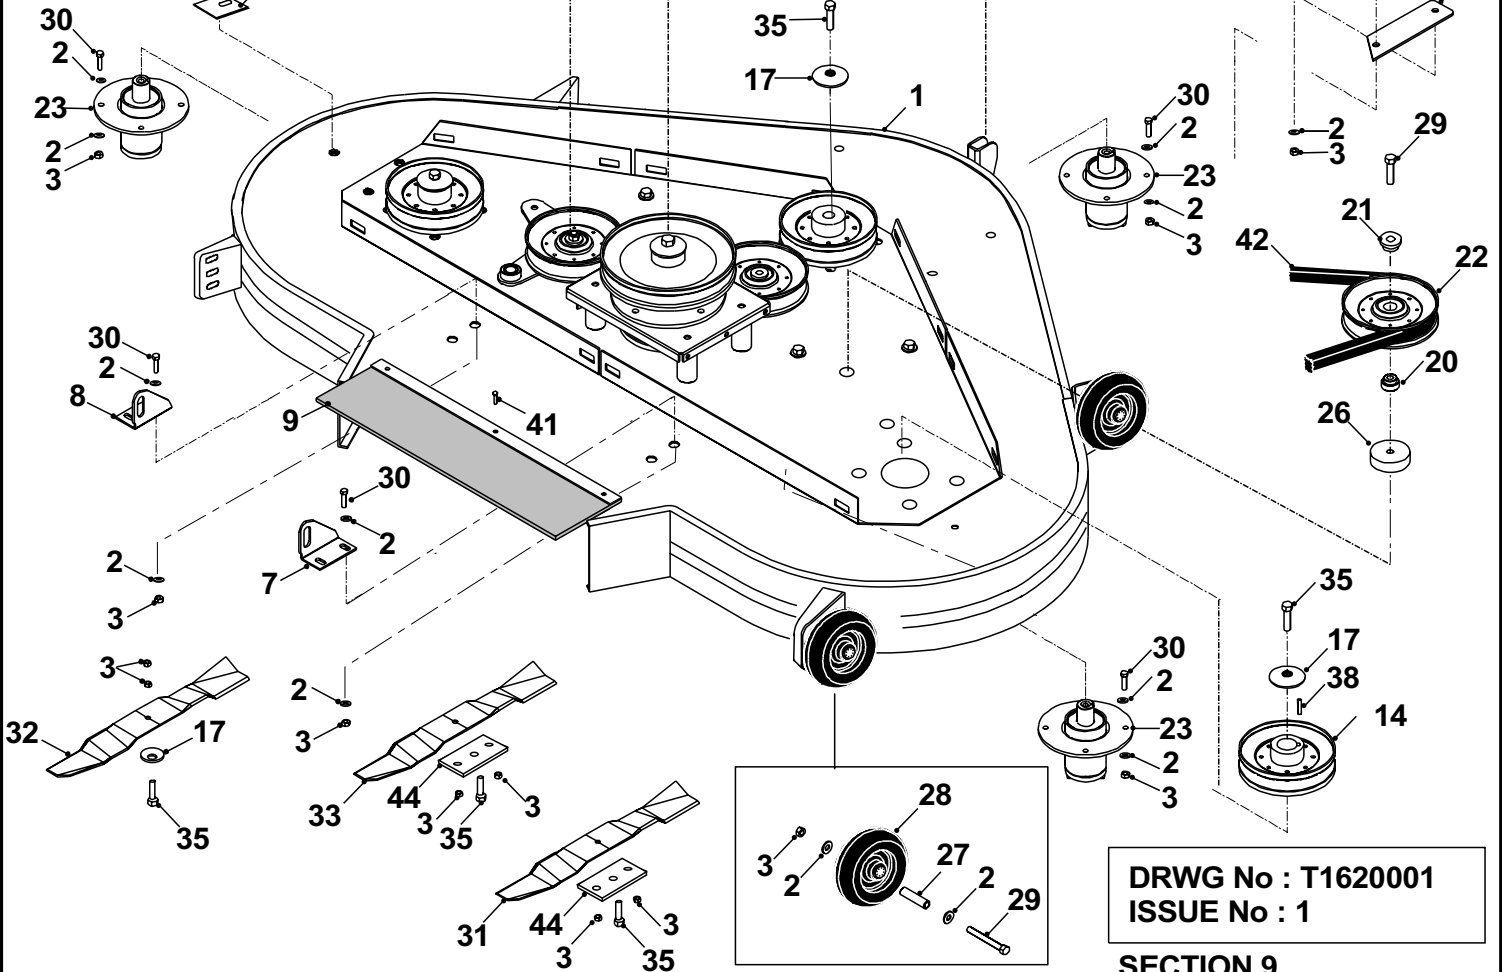

D18/50 REAR DISCHARGE DECK

Jockey Plate Assy

DRWG No : T1620001
ISSUE No : 1
SECTION 9

D18/50 REAR DISCHARGE DECK
PARTS LIST

	PART DESCRIPTION	PART NUMBER
1	Rear Discharge Welded Assembly	321001301
2	Washer 5/16" T4HP	08819700
2a	Washer 5/16" x 1"	08819800
2b	Washer 5/16" UNF T3	08819500
3	5/16" UNF Nyloc Nut	04827500
4	Front Deck Bracket	302005000
5	Deck Bracket Packer	301043000
6	Rear Discharge Deck Cover	148005000
7	Rear Deck Bracket RH	30121300
8	Rear Deck Bracket LH	30121400
9	Rear Discharge Rubber Flap	148004900
10	Rear Discharge Rubber Fixing Strip	301050900
11	Rear Discharge Platform Spacer	183012000
12	Rear Discharge Platform	301050800
13	Rear Discharge Bearing Housing Assembly	405005000
14	Internal Deck Pulley	20869500
15	Deck Drive Pulley	20870202
17	Dome Washer	08819900
18	3/8" UNF x 3/4" S/Screw	02874500
19	Rear Discharge Jockey Plate Assembly	327021600
19a	Deck Idler Pulley	20869600
19b	Jockey Wheel Spacer	18831600
19c	Deck Hanging Pivot	18321000
20	Jockey Wheel Spacer	18831600
21	Sweeper Jockey Cap Boss	31351100
22	Deck Idler Pulley	20869600
23	Short Shaft Bearing Housing Assy with Studs	40503604
24	Short Shaft Bearing Housing Assembly	40503704
25	5/16" UNF x 1 1/4 Bolt	01820600
26	Deck Idler Pulley Spacer	18300420
27	Scuff Wheel Hub	31337600
28	Anti – Scalp Wheel	198001000
29	5/16" UNF x 2 3/4" Bolt	01821200
30	5/16" UNF x 1.1/4" S/Screw	01820600
31	RH Cutter Blade 19"	169381300
32	LH Cutter Blade 19"	169381400
33	RH Cutter Blade 17.5"	16929000
34	Deck Spring	25906200
35	3/8" UNF x 1 1/4" Bolt	02820000