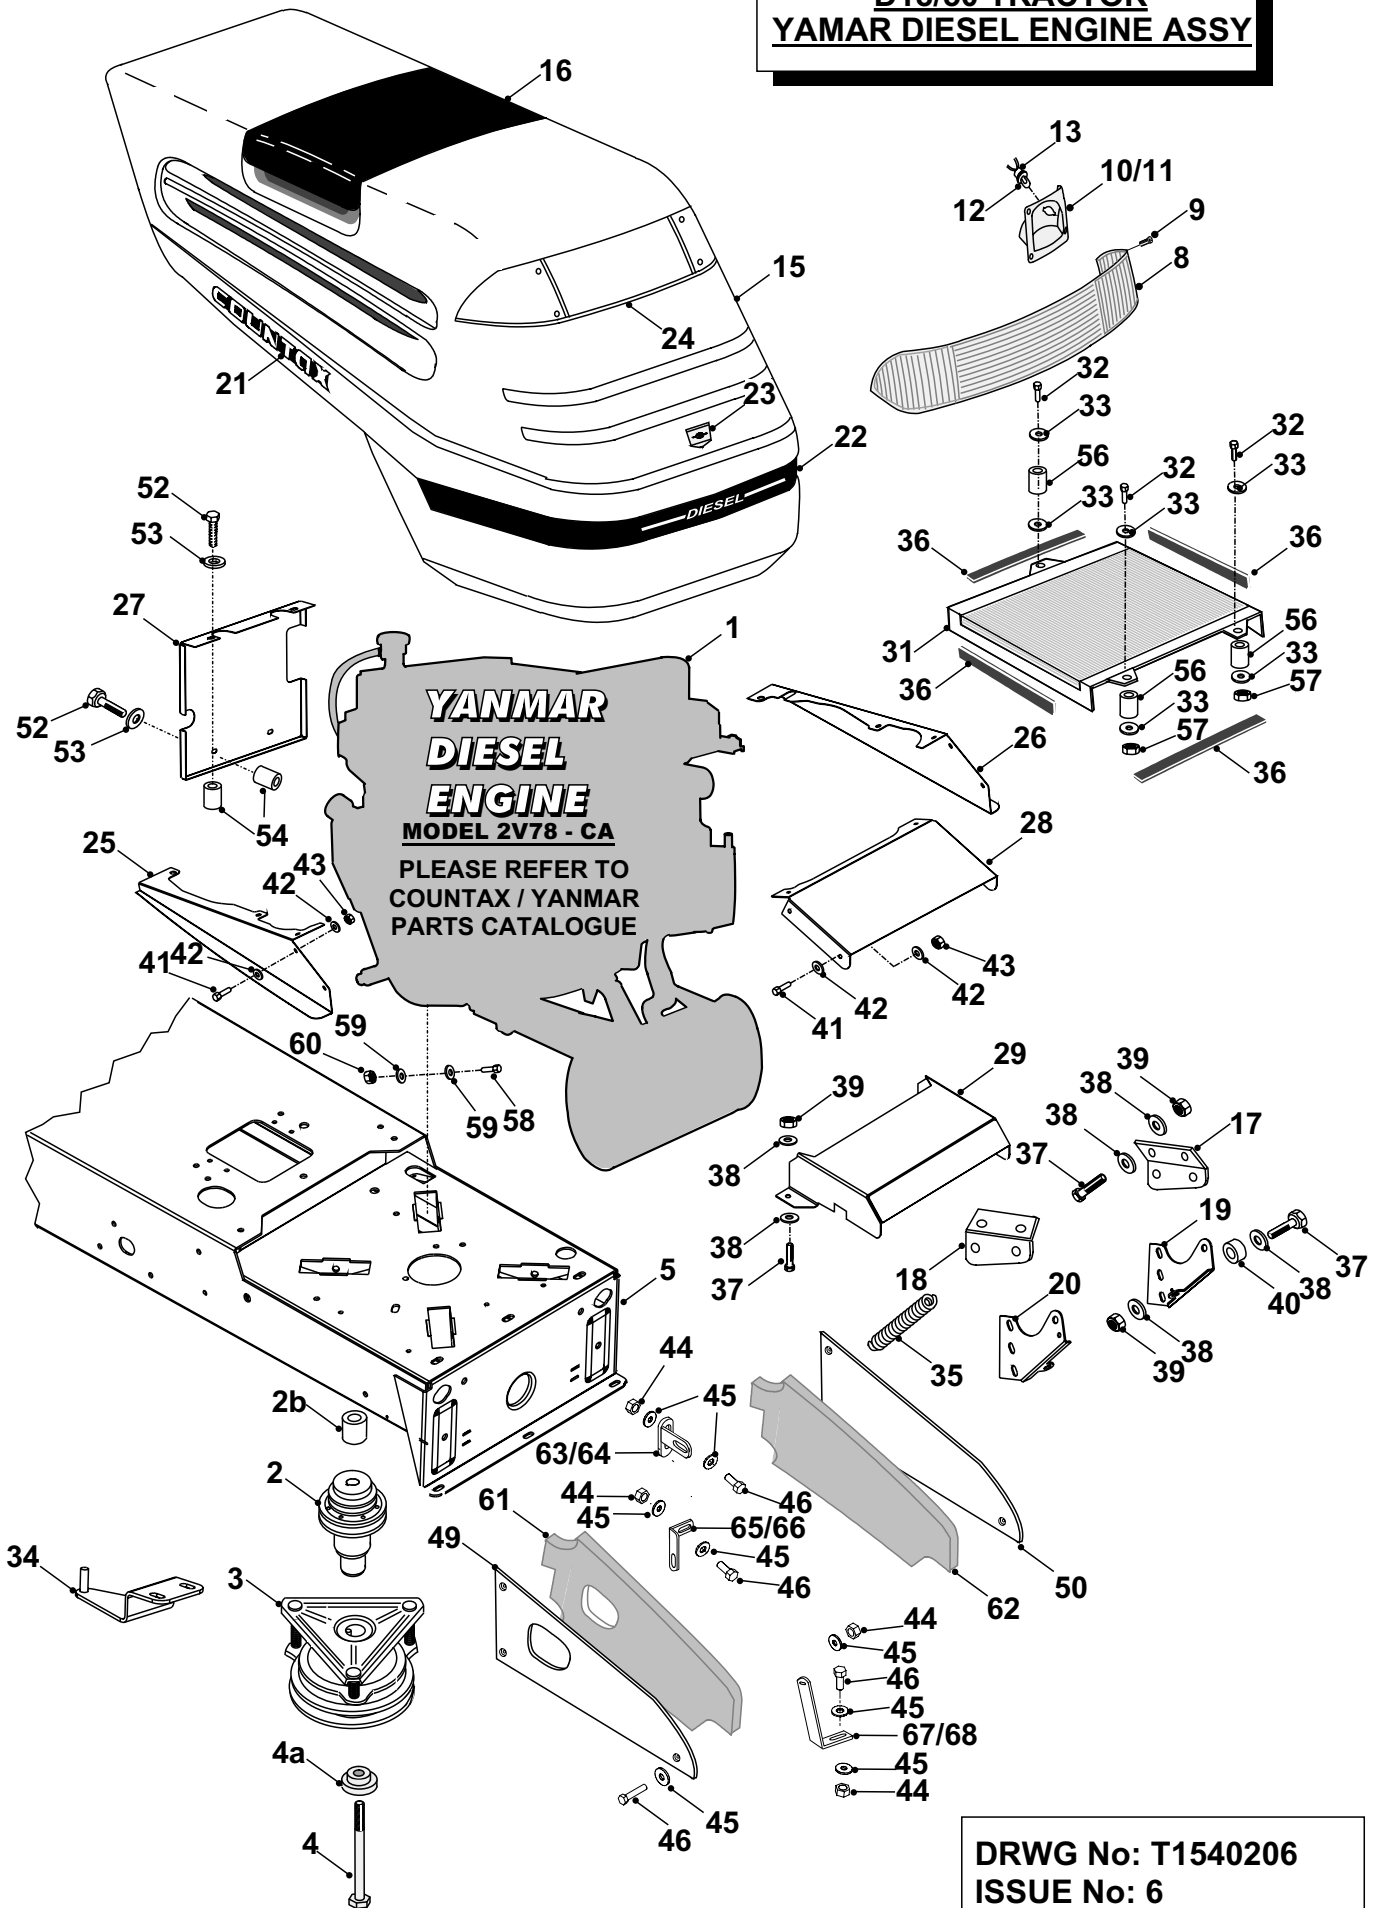

## **EXPLODED VIEW DRAWINGS & PARTS LISTS**

### **D18/50 DIESEL TRACTOR PARTS LIST INDEX**

1. BONNET & ANCILLARY PARTS
  2. CONSOL ASSEMBLY
  3. FRONT AXLE
  4. FRONT & REAR DECK CRADLE ASSYS
  5. ELECTRICAL PARTS
  6. PTO & TRANSMISSION DRIVE ASSY
  7. RUNNING BOARD & REAR BODY ASSY
  8. SEAT ASSEMBLY
  9. REAR DISCHARGE DECK
  10. MULCHER DECK
  11. TUFF TORQ HYDROSTATIC TRANSAXLE K66
  12. POWERED GRASS COLLECTOR
  13. POWERED GRASS COLLECTOR NET
- ACCESSORIES: 42" HIGH GRASS MULCHER

**D18/50 TRACTOR  
YAMAR DIESEL ENGINE ASSY**

**DRWG No: T1540206  
ISSUE No: 6**

**SECTION 1**

**D18/50 TRACTOR  
BONNET & ENGINE  
ANCILLARY PARTS LIST**

	PART DESCRIPTION	PART NUMBER
1	<u>Yanmar 16hp Diesel Engine Model 2V78-CA – Please refer to Countax / Yanmar Engine Parts Catalogue .</u>	N/A
2	Engine Pulley	327015600
2b	Engine Pulley Spacer (length 42mm)	183014500
3	Ogura Electric Clutch	448004900
4	Bolt M10 x 150mm	019478700
4a	Pulley Cap	183021500
5	Chassis	327171901
8	Headlight Lens	14932800
9	No. 6 x 8mm S/T Screw	02913100
10	Headlamp Reflector (R/H)	14932700
11	Headlamp Reflector (L/H)	14932600
12	Bulb 12V 21W	44816200
13	Bulb Holder	44816100
14	Light Loom ( not illustrated)	448015000
15	Bonnet	148005700
16	Bonnet Insert	14929100
17	Bonnet Insert Bracket (LH)	302014600
18	Bonnet Insert Bracket (RH)	302014700
19	Bonnet Bracket Side Plate (LH)	382015300
20	Bonnet Bracket Side Plate (RH)	382015200
21	“Countax” Badge (With Pins)	35932500
22	Bumper Stripe	359501000
23	Countax Badge	35929300
24	Headlight Lens Decal	35931200
25	Engine Cowling Side (RH)	307019300
26	Engine Cowling Side (LH)	307019400
27	Engine Cowling Rear	307019201
28	Engine Cowling Front	307019500
29	Heat Shield	301059100
31	Mesh Radiator Grill	389471400
32	Bolt ¼” x ¾”	01886500
33	Washer ¼”	08825600
34	Clutch Peg Plate	327169600
35	Bonnet Spring	25805200
36	Foam Strip	389472000
37	Bolt ¼” UNC x 1.1/4”	01850800
38	Washer ¼” T3 LP	08827800