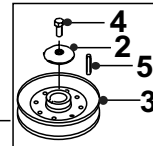

**D18/50 TRACTOR
42" HIGH GRASS
MULCHER DECK**

**DRWG No: A1630102
ISSUE No: 2**

**D18/50 TRACTOR
42" HIGH GRASS MULCHER DECK PARTS LIST**

	PART DESCRIPTION	PART NUMBER
1	Deck Idler Pulley	20869600
2	Dome Washer	08819900
3	Deck Pulley Internal	20869600
4	Bolt M8 x 20mm	02825900
5	Key 1/4" sq x 1.1/4"	09853401
6	Washer 5/16"	08819700
7	Jockey Wheel Spacer	18831600
8	Deck Engage Spring Stop	31320400
9	Bolt 5/16" x 2"	01820900
10	Nut Nyloc 5/16" UNF	04827500
11	Platform Bearing Housing	405005000
12	Support / Idler Pulley Boss	183021600
13	Idler Pulley 5"	20869502
14	Bearing Support Plate	183021900
15	Support / Jockey Pulley Pivot	183021800
16	Support / Jockey Pulley Spacer	183021700
17	Jockey Plate Welded Assembly	327176700
18	Central Platform	301130100
19	Central Drive Shaft 113mm	183012400
20	Engage Spring Stop	31320400
21	Bolt 5/16" x 3.1/2" HT	01854700
22	Jockey Cap Boss	31351100
23	Bolt 5/16" UNF x 1.3/4"	01820800
24	Set Screw 5/16" x 3/4" UNF	02827600
25	Belt Guard Assembly	327176500
26	Bearing NTN 6203 LLU	10811600
27	Deck Welded Assembly	327176600
28	Short Shaft Bearing Housing Assy With Studs	40503603
29	M/Screw 5/16" x 1" UNF	02819600
30	R/H Blade (AC) (Echo – Pt.No 0004)	16000500
31	L/H "V" Blade (AC) (Echo)	16000200
32	R/H Blade (C/W) (Echo – Pt.No 0005)	16000400
33	R/H "V" Blade (CW) (Echo)	16000100
34	Nut M8	04850600
35	Locking Tab	27111200
36	Bolt 3/8" x 1.1/4"	02825300
37	Washer Shakeproof 3/8"	08826700
38	Chain Rod Support Spacer	183022300