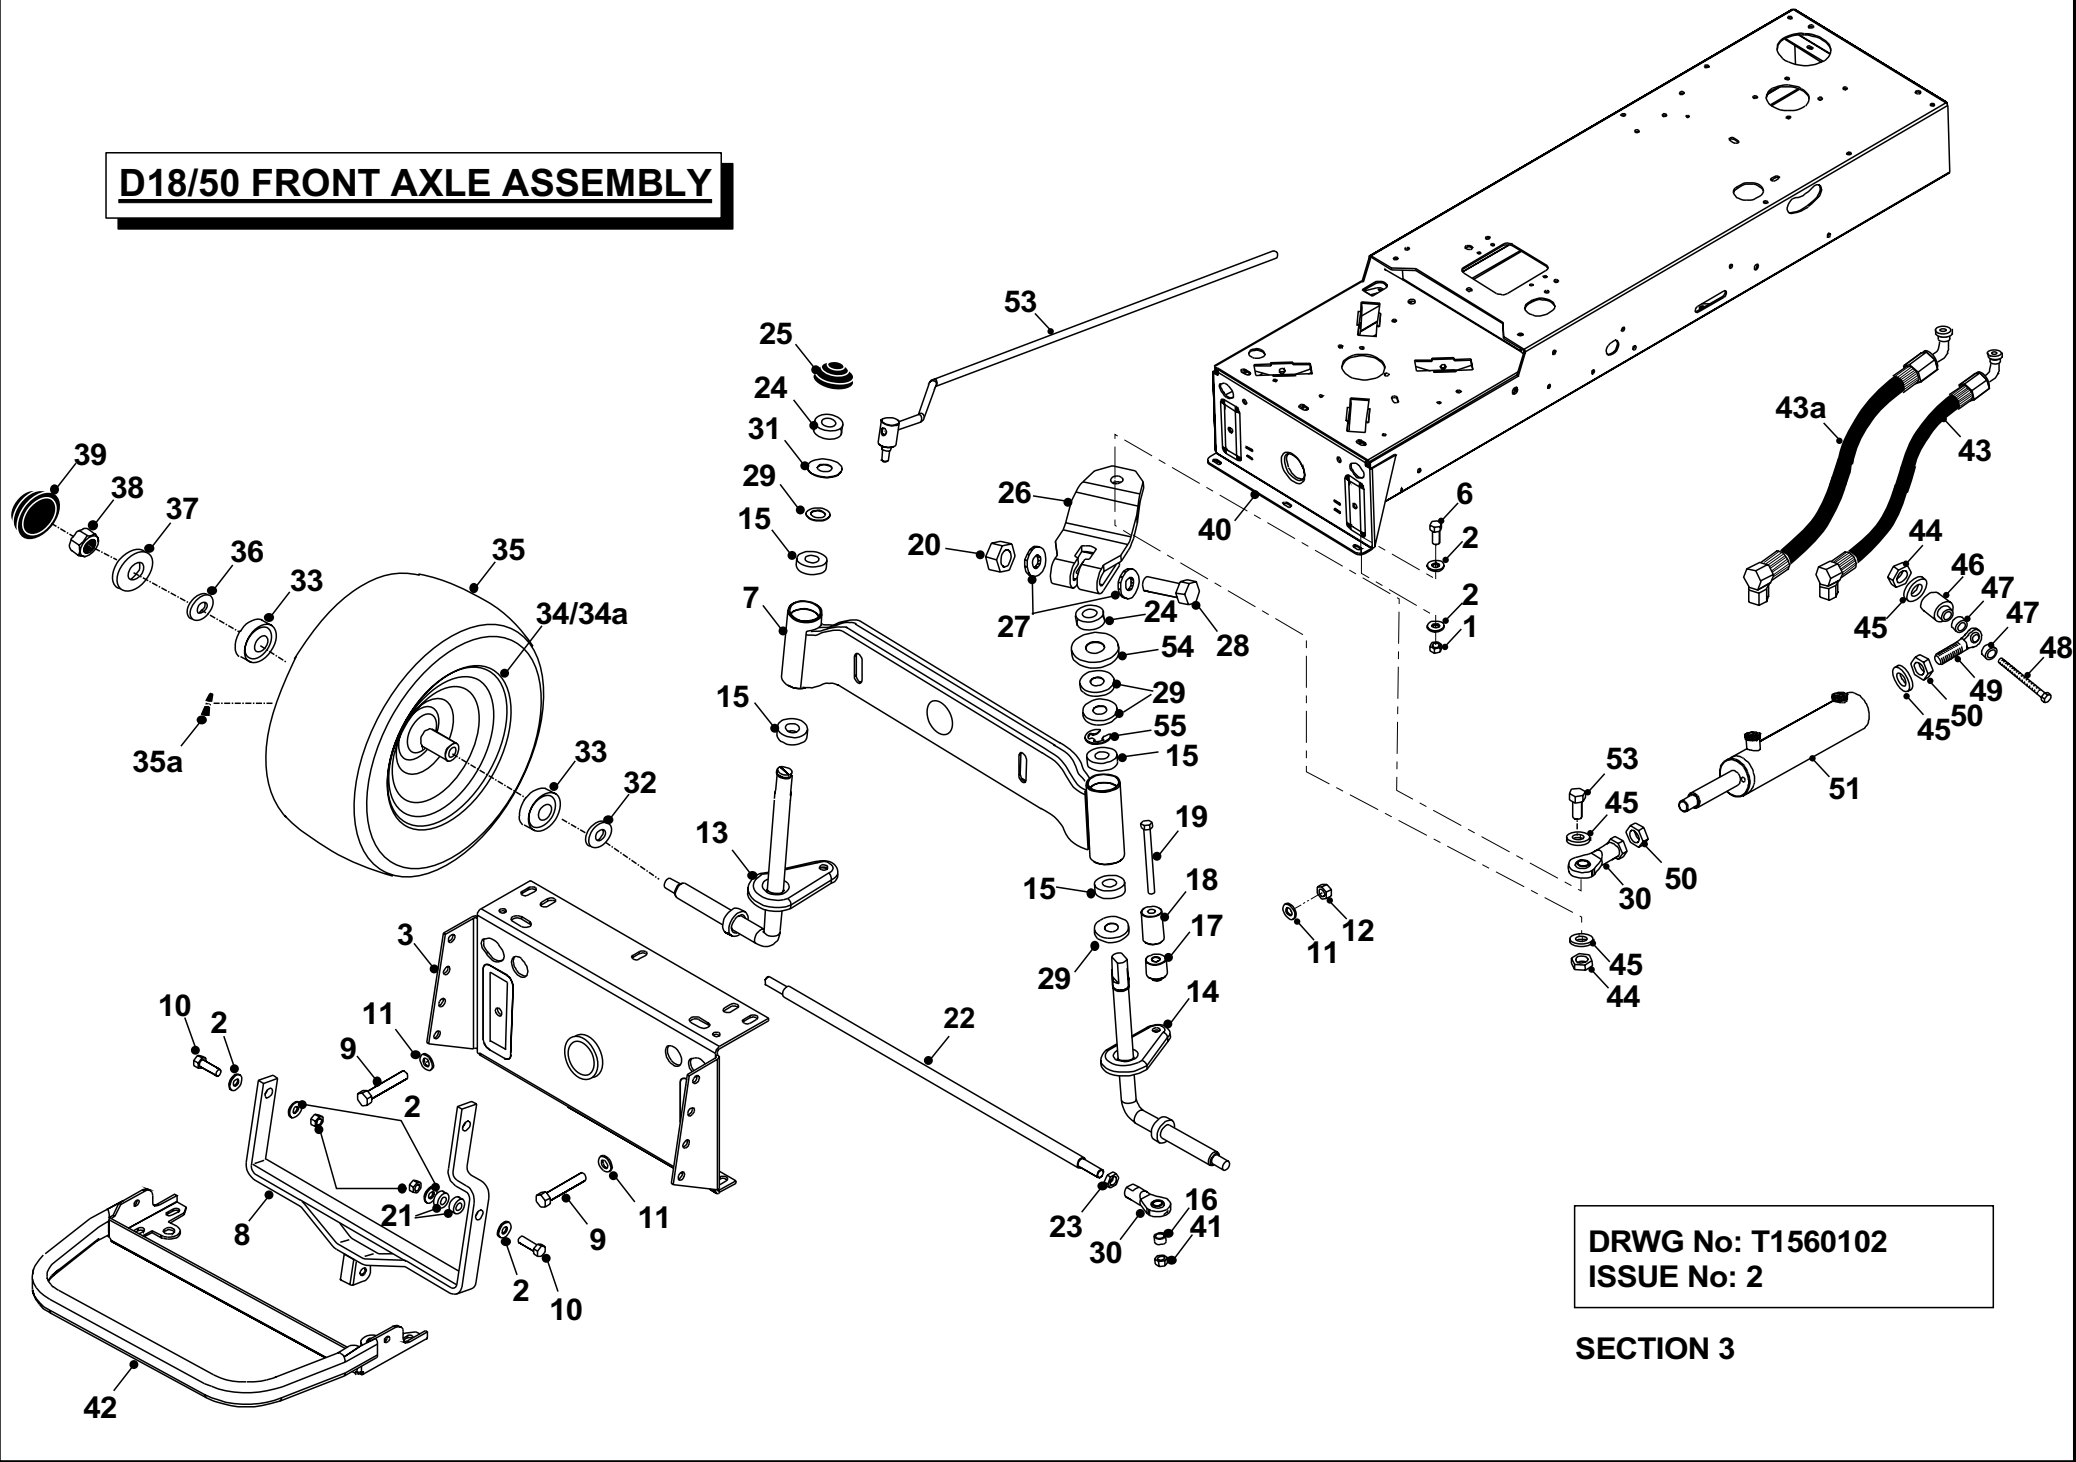

D18/50 FRONT AXLE ASSEMBLY

DRWG No: T1560102
ISSUE No: 2

SECTION 3

**D18/50 TRACTOR
FRONT AXLE ASSEMBLY PARTS LIST**

	PART DESCRIPTION	PART NUMBER
1	Nyloc Nut 5/16" UNF	04827500
2	Washer 5/16" T4 ZP	08819700
3	Front Axle Holder	301052700
6	M/Screw 5/16" x 3/4"	02827600
7	Axle Beam	327169300
8	Deck Tension Cradle	327171300
9	Bolt 3/8" x 2.1/4" UNF	01821500
10	M/Screw 5/16 x 1"	02819600
11	Washer T3 HP	08820100
12	Nyloc Nut 3/8" UNF	04820200
13	Stub Axle R.H.	327169400
14	Stub Axle L.H.	327172800
15	Bearing 40mm x 3/4" bore	10802200
16	Steering Link Rod End Spacer	183012800
17	Steering Link Short Spacer	183012700
18	Steering Link Support Spacer	183012600
19	Bolt M12 x 120mm	018002200
20	Nyloc Nut 3/8" UNF	04820200
21	Spacer 9 x 8.3 i.d.	31302700
22	Track Rod M12	183017000
23	Nut M12	049381200
24	Spacer	31323502
25	Hub Cap	27113900
26	Steering Arm	327172500
27	Washer 3/8" UNF	08826700
28	Bolt 3/8" UNF	01821500
29	Galvanised Washer 32mm x 19.5mm	30127900
30	Rod End M12	10872800
31	Galvanised Washer 46mm x 13mm	30128100
32	Washer 3/4" T3 LP	08822900
33	Bearing 62032RS 3/4"	10802200
34	Front Wheel Complete	198001400
34a	Wheel Rim	198000700
35	Front Tyre	198000600
35a	Valve	14889200
36	Washer 1" x 1/2" ID	08822500