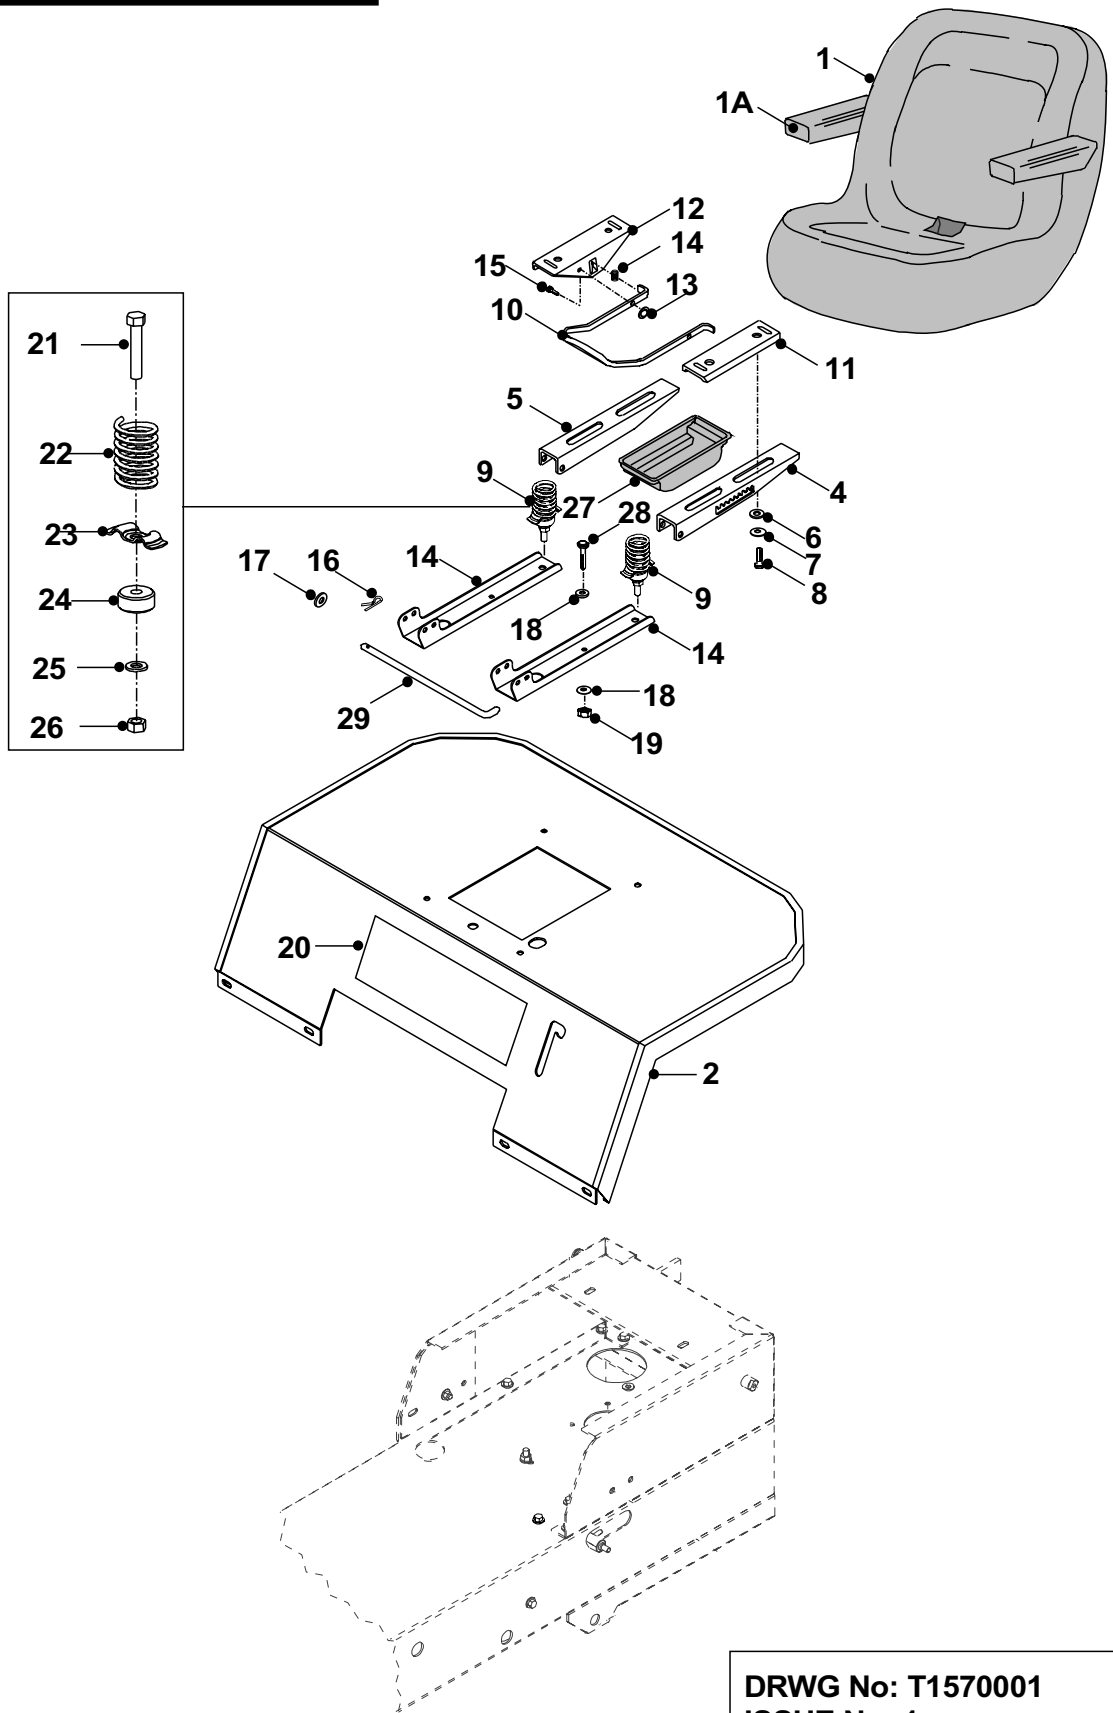

D18/50 SEAT ASSEMBLY

DRWG No: T1570001
ISSUE No: 1

SECTION 8

**D18/50 SEAT ASSEMBLY
PARTS LIST**

	PART DESCRIPTION	PART NUMBER
1	Seat	148002000
1a	Arm Rest	148002101
2	Rear Body Panel	327010200
3	Seat Attachment Channel	27115400
4	Adjustable Seat Channel R/H	30117700
5	Adjustable Seat Channel L/H	30117800
6	Washer 40 x 10mm HG	08118200
7	Washer 3/8" Shakeproof	08826700
8	Bolt 3/8" UNC x 3/4"	02825200
9	Seat Spring Assembly	405003200
10	Seat Handle	30203100
11	Seat Plate Adjuster R/H	30117900
12	Seat Plate Adjuster L/H	30118000
13	Starlock Washer	08868700
14	Compression Spring Universal	25831100
15	Rivet 1/4" x 1/2"	12885800
16	Rue Clip	06849100
17	Washer 5/16" T3 LP	08819500
18	Washer 5/16"	08819700
19	Nyloc Nut 5/16" UNC	04827500
20	Decal	359496900
21	Bolt 3/8" UNF x 1.1/2"	01855000
22	Adjustable Seat Spring	25845600
23	Spring Retaining Washer (Seat)	27835400
24	Seat Spring Spacer	31330800
25	Washer 3/8" T3 HP	08820100
26	Nut 3/8" UNF Nyloc	04820200
27	D18/50 Tool Tray	148003700
28	Bolt 5/16" UNF x 3/4"	31334800
29	Seat Pivot Rod	31301800