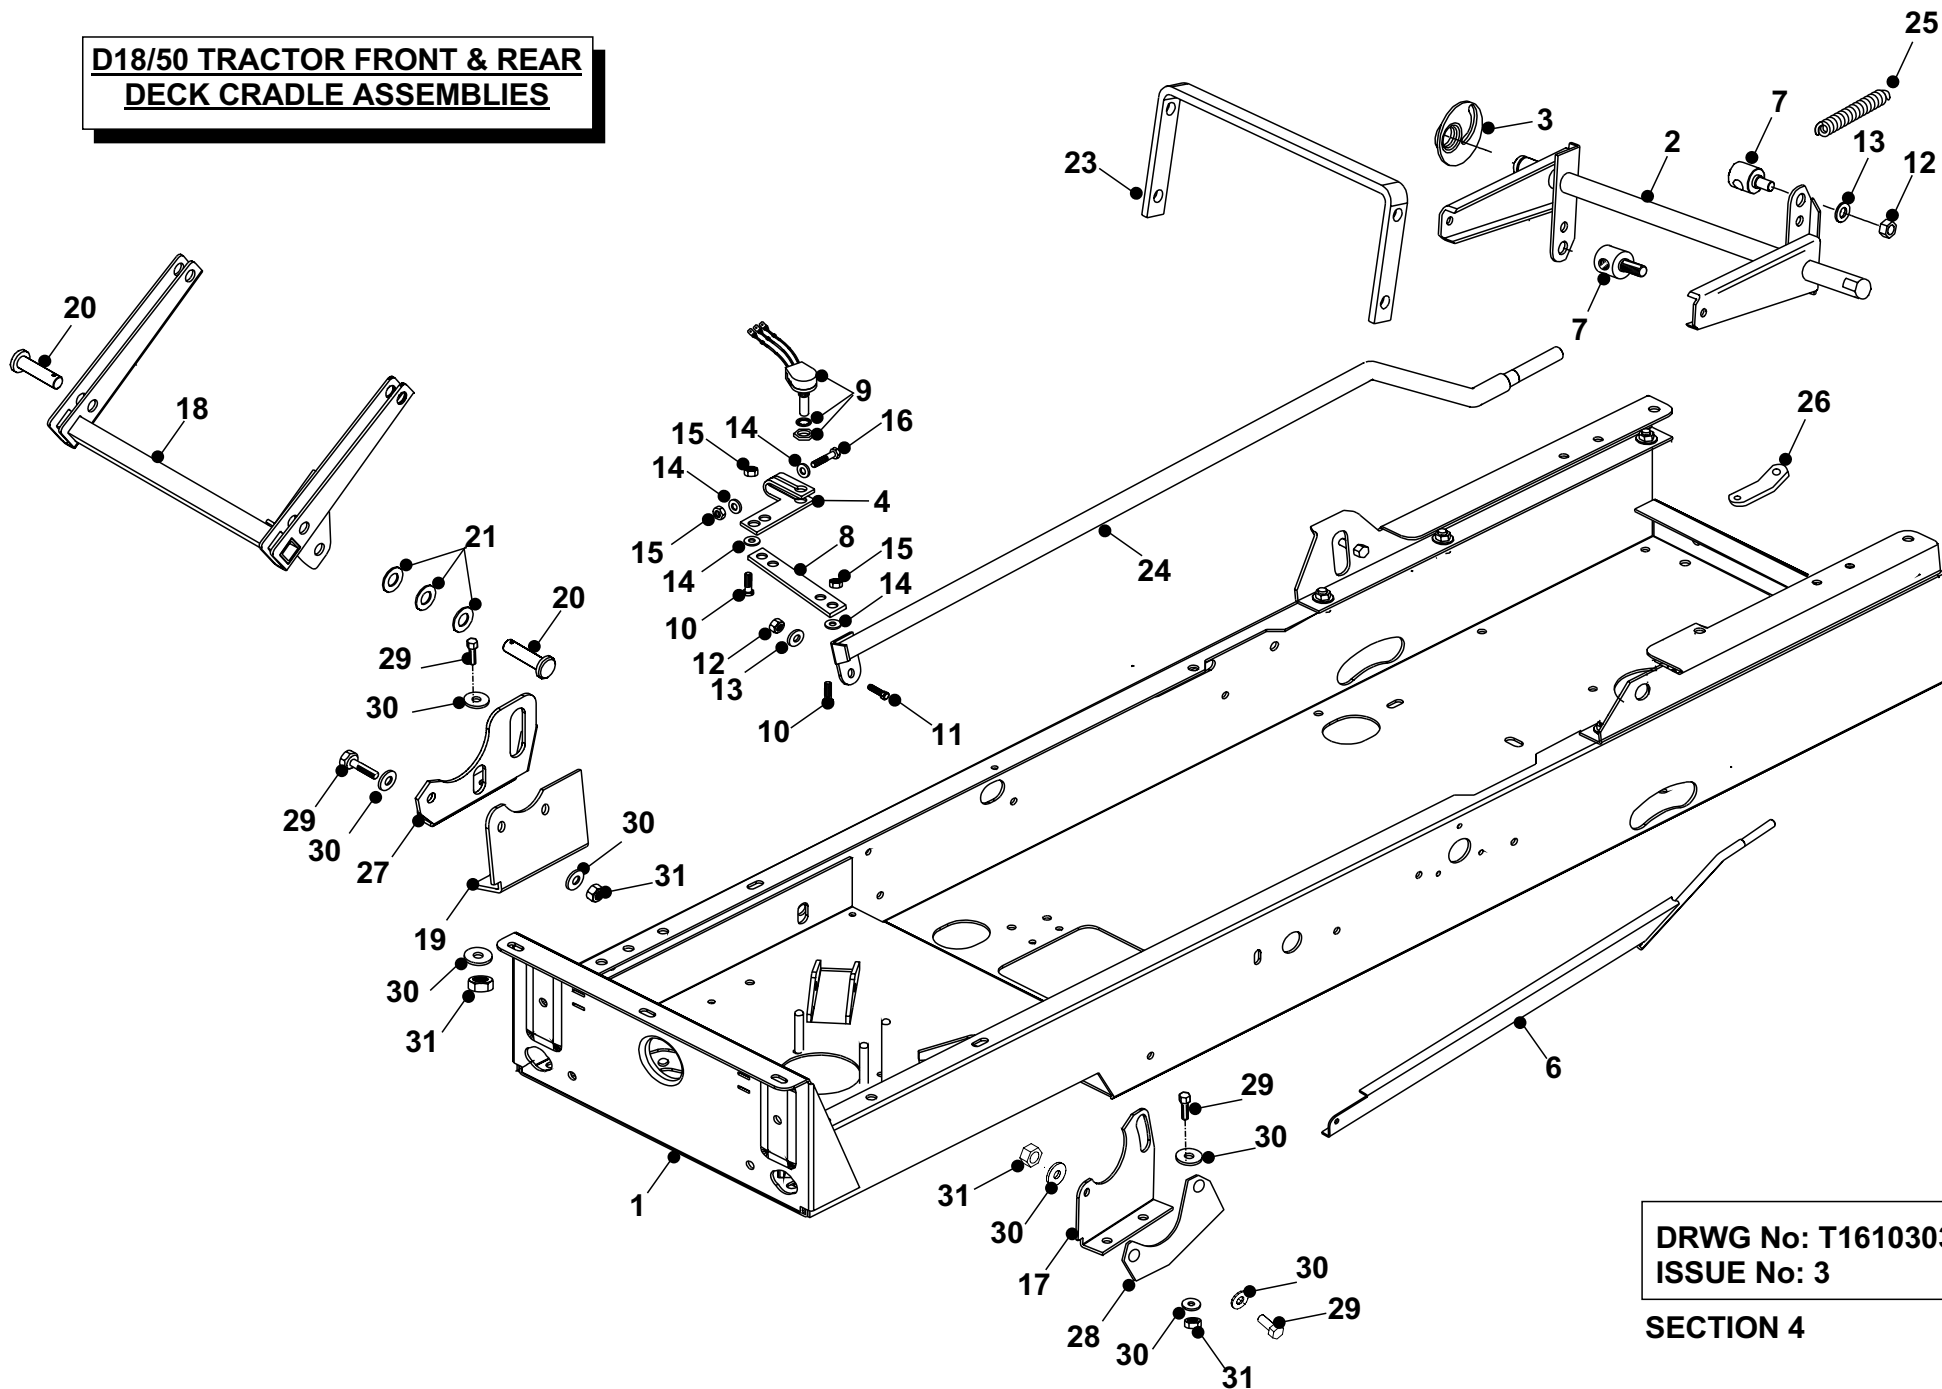

**D18/50 TRACTOR FRONT & REAR
DECK CRADLE ASSEMBLIES**

DRWG No: T1610303
ISSUE No: 3

SECTION 4

**D18/50 TRACTOR
FRONT & REAR DECK CRADLE ASSEMBLIES
PARTS LIST**

	PART DESCRIPTION	PART NUMBER
1	Chassis	327171901
2	Rear Deck Cradle Assembly	327015301
3	Rear Deck Level Cam	30117601
4	Potentiometer Bracket	301040600
5	Bolt 5/16" x 2"	01820900
6	Deck Level Bar	327007900
7	Deck Level Trunnion	189497500
8	Con Rod Adjacent Plate	301040700
9	Potentiometer & Loom	44908000
10	Bolt M5 x 12mm	01942500
11	Bolt M6 x 25mm	01902300
12	Nut M8	04920100
13	Washer M8	088000200
14	Washer M5	08911500
15	Nut M5	04885900
16	Bolt M5 x 20mm	018000100
17	Front Deck Level Bracket R.H.	301054000
18	Deck Front Carry Assembly (Front)	327006800
19	Front Deck Level Bracket L.H	301053900
20	Deck Swing Lift Pin	31339400
21	Washer 1"	08823100
22	Washer 3/8" T3 HP	08820100
23	Deck Lift Cradle Rear	292002000
24	Deck Lift Con Rod	327015500
25	Deck Lift Spring	25885300
26	Deck Lift Spring Anchor	307183500
27	Deck Front Level Bracket	301040000
28	Deck Adjustment Bracket	301040200
29	Bolt 5/16" UNF x 3/4"	02827600
30	Washer 5/16" T4 HP	08819700
31	Nut Nyloc 5/16" UNF	04827500