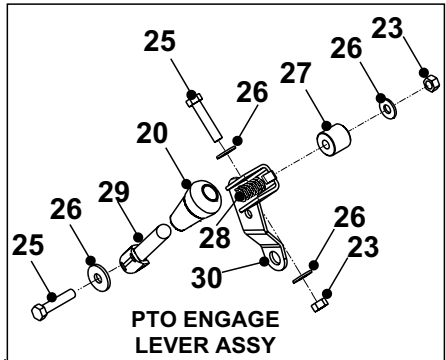

**DRWG No: T1520201
ISSUE No: 1
SECTION 7**