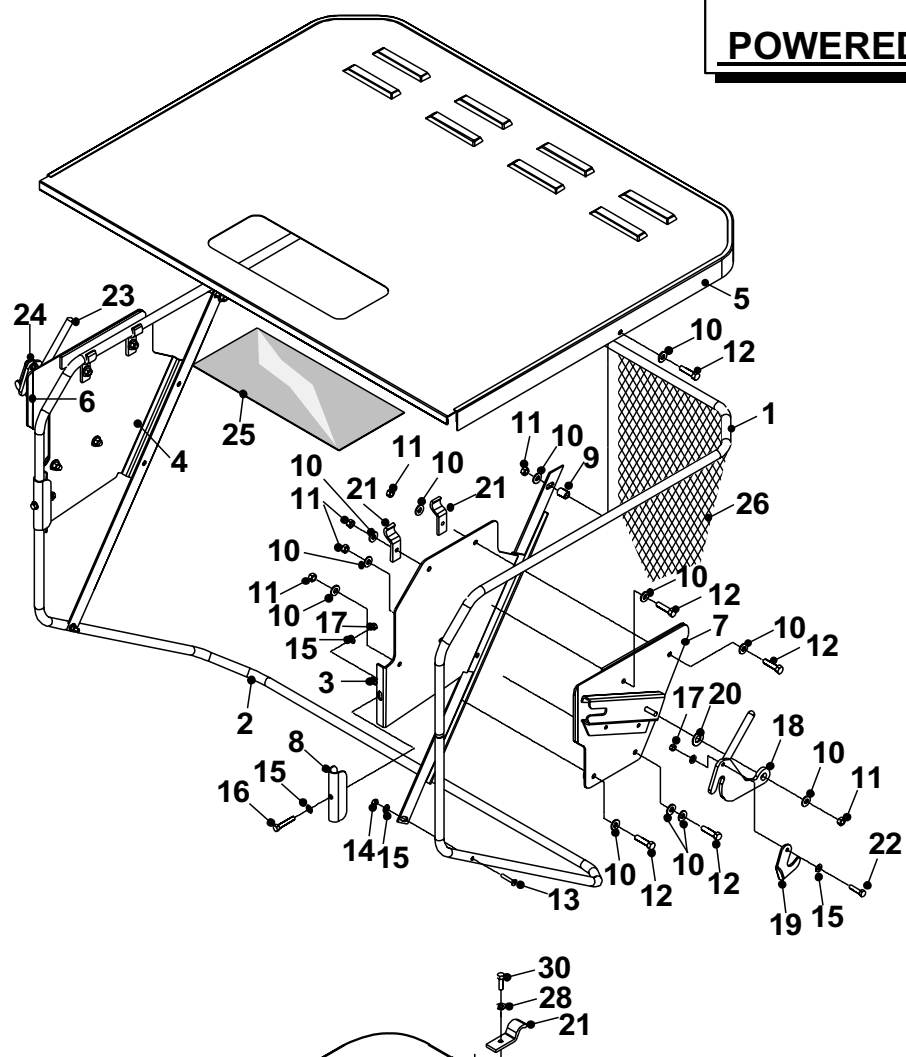

**A & D SERIES
POWERED GRASS COLLECTOR NET**

DRWG No: T1320005
ISSUE No: 5

SECTION:13

A ,D & K SERIES POWERED GRASS COLLECTOR NET

	PART DESCRIPTION	PART NUMBER
1	Upper Bag Frame	174004600
2	Lower Bag Frame	178966600
3	Goal Post Assembly L/H	301133600
4	Goal Post Assembly R/H	301133700
5	Collector Lid Assembly	327011700
6	Bag Ear Assembly R/H	327178100
7	Bag Ear Assembly L/H	327178000
8	Bag Frame Clamp	30149600
9	Spacer	183003300
10	Washer 5/16"	08819700
11	Nyloc Nut 5/16" UNF	04827500
12	Bolt 5/16" UNF x 1.1/4"	01820600
13	Allen Screw M6 x 30mm	028000100
14	Nyloc Nut M6	04920500
15	Washer 1/4"	08827800
16	Bolt 1/4" UNF x 1.1/2"	01820500
17	Nyloc Nut 1/4" UNF	04819400
18	Hand Lock Lever L/H	27707701
19	Locking Lug L/H	30149800
20	Nylon Washer 1" x 1/2" x 1.6g	08850500
21	Frame Tube Clamp	301008400
22	Bolt 1/4" UNF x 1"	01844700
23	Lock Lever R/H	27707801
24	Locking Log R/H	30150300
25	Window	14871500
26	Collector Net	388000200
27	Galvanised Floor	301045200
28	Washer 1/4"	08827800
29	Floor	307025400
29a	Floor Trim	307025100
29b	Steel Rivet 4.8 x 6	12949401
30	Bolt M6 x 20mm	018000300
31	Floor Support Angle	301046500
32	Nyloc Nut M6	04920500
33	Pop Rivet	12847900
34	Washer (T2 Flat)	08845800
35	Floor Support Assembly	327011100
36	Washer 5/16"	08819700
36a	Spacer 5/16"	18302700
37	Nyloc Nut M8	04850600
38	Floor Rubber	148004400
39	Rubber Fixing Strip	301045400
40	Link Arm Upper	301122800
41	Link Arm Support	183010402