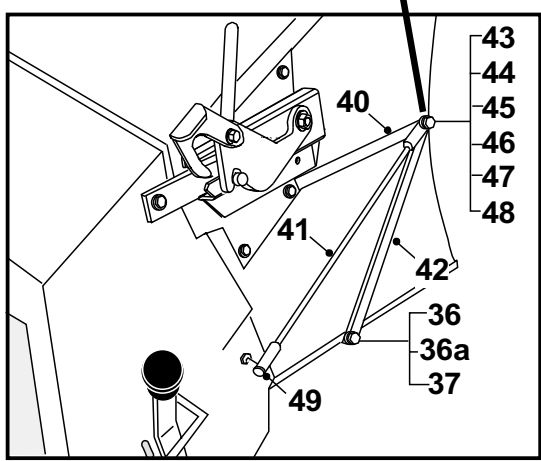

**A & D SERIES
POWERED GRASS COLLECTOR NET**

DRWG No: T1320005
ISSUE No: 5

SECTION:13

A ,D & K SERIES POWERED GRASS COLLECTOR NET

	PART DESCRIPTION	PART NUMBER
1	Upper Bag Frame	174004600
2	Lower Bag Frame	178966600
3	Goal Post Assembly L/H	301133600
4	Goal Post Assembly R/H	301133700
5	Collector Lid Assembly	327011700
6	Bag Ear Assembly R/H	327178100
7	Bag Ear Assembly L/H	327178000
8	Bag Frame Clamp	30149600
9	Spacer	183003300
10	Washer 5/16"	08819700
11	Nyloc Nut 5/16" UNF	04827500
12	Bolt 5/16" UNF x 1.1/4"	01820600
13	Allen Screw M6 x 30mm	028000100
14	Nyloc Nut M6	04920500
15	Washer 1/4"	08827800
16	Bolt 1/4" UNF x 1.1/2"	01820500
17	Nyloc Nut 1/4" UNF	04819400
18	Hand Lock Lever L/H	27707701
19	Locking Lug L/H	30149800
20	Nylon Washer 1" x 1/2" x 1.6g	08850500
21	Frame Tube Clamp	301008400
22	Bolt 1/4" UNF x 1"	01844700
23	Lock Lever R/H	27707801
24	Locking Log R/H	30150300
25	Window	14871500
26	Collector Net	388000200
27	Galvanised Floor	301045200
28	Washer 1/4"	08827800
29	Floor	307025400
29a	Floor Trim	307025100
29b	Steel Rivet 4.8 x 6	12949401
30	Bolt M6 x 20mm	018000300
31	Floor Support Angle	301046500
32	Nyloc Nut M6	04920500
33	Pop Rivet	12847900
34	Washer (T2 Flat)	08845800
35	Floor Support Assembly	327011100
36	Washer 5/16"	08819700
36a	Spacer 5/16"	18302700
37	Nyloc Nut M8	04850600
38	Floor Rubber	148004400
39	Rubber Fixing Strip	301045400
40	Link Arm Upper	301122800
41	Link Arm Support	183010402