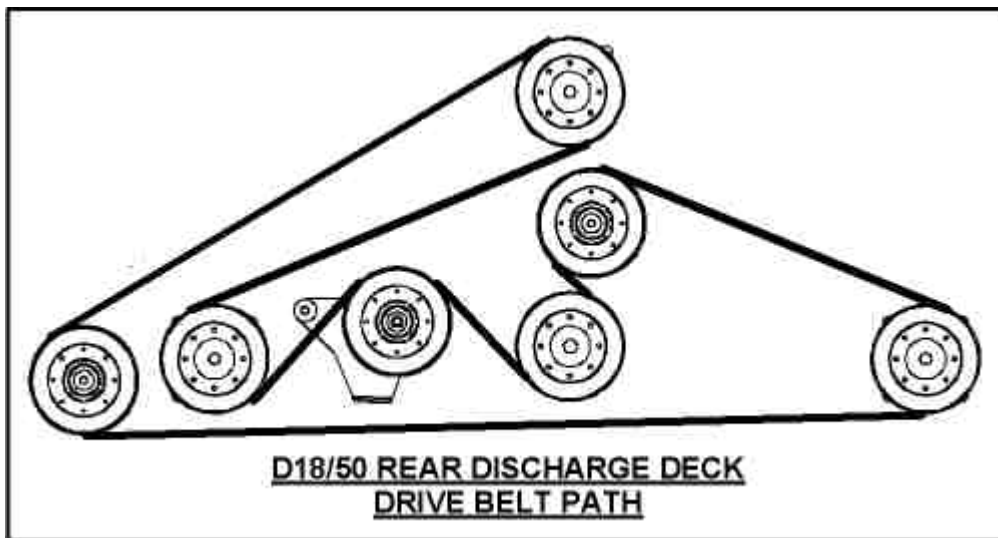

D18/50 REAR DISCHARGE DECK
PARTS LIST

36	M8 x 20mm Bolt	02825900
37	M8 Captive Nut	04825800
38	1/4" Square x 1 1/4" Key	09853400
39	M8 Nyloc Nut	04822300
40	5/16" UNF x 3" Bolt	01832300
41	Rivet	12860100
42	Deck Belt BB155	22950200
43	Deck Drive Belt B56	22940100
44	Locking Tab	27111200
45	Rear Discharge Deck Drive Belt Guard Assembly	327014300
46	Idler Pulley Support Bracket	301057300
47	Deck Spacer Plate	301058880
48	Centre Scalp Bracket	307022600
49	Scalp Flat Centre Plate	307022700
50	Deck Push Rod Pin	30338200
51	Deck Tension Bar	29203700
52	Washer 1/2" T3 LP	08822500
53	Rue Clip	11836700
54	IBS Deck Decal (50") 127cm (location rear deck)	358010101