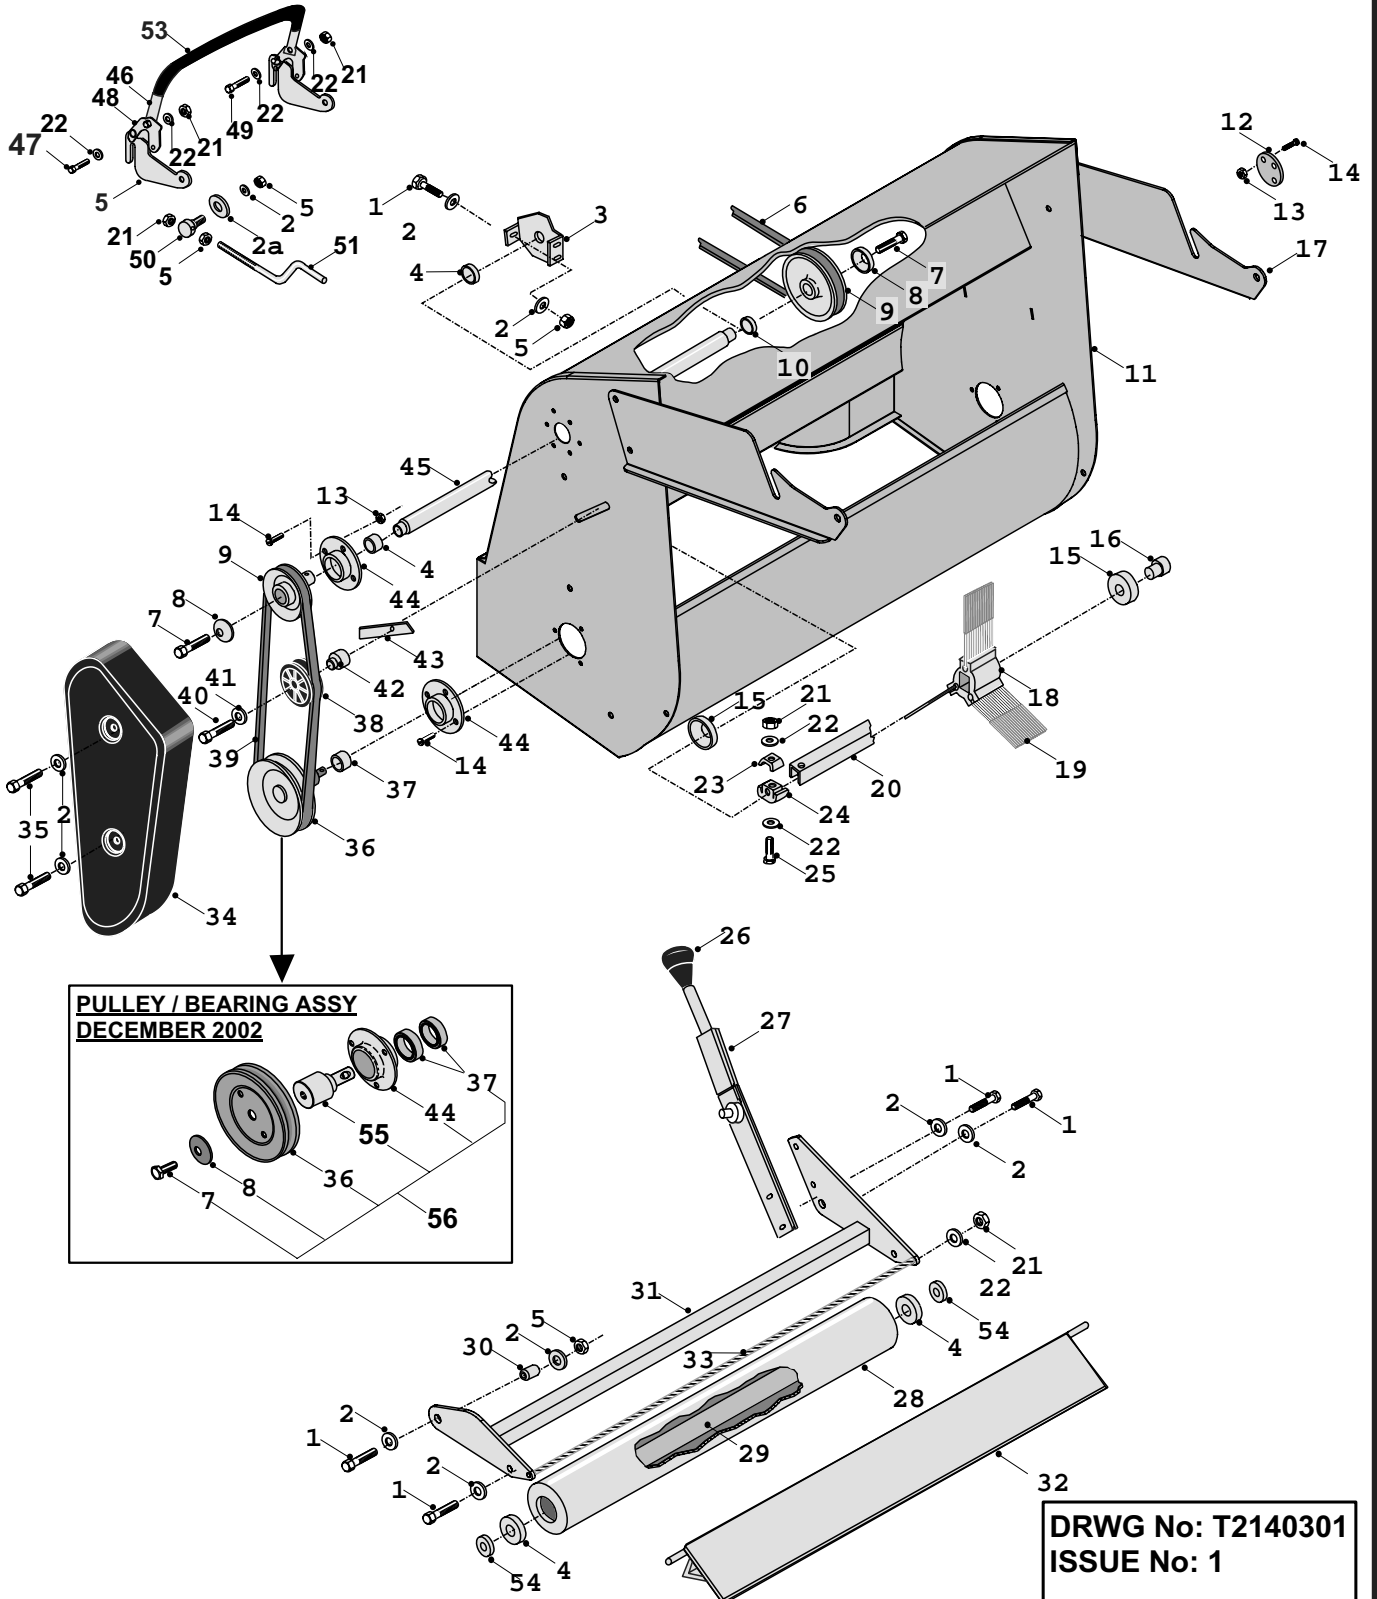

C-SERIES TRACTOR MK3 POWERED GRASS COLLECTOR

DRWG No: T2140301
ISSUE No: 1

Powered grass collector part list

Bild Nr Ref	Beskrivning / Description	Art Nr: Part Nr:
1	Bolt M8 x 30mm	60 018001200
2	Washer M8	60 088000200
2a	Nylon Washer M8	60 088002300
3	Idler Bearing Housing	60 307025600
4	Bearing 6203 2RS	60 10811600
5	Nut Nyloc M8	60 04850600
6	P.T.O. Belt A49	60 22923400
7	Bolt M10 x 25mm	60 028002300
8	Washer Domed	60 08819900
9	3" Pulley Assembly (Non - Keyed)	60 32727600
10	Spacer Idler Shaft	60 31306200
10A	Sweeper Input Pulley Extension	60 803003900
11	Sweeper Body 2000	60 327172600
12	Sweeper Bearing Cap	60 30117500
13	Nut M5 Nyloc	60 04885900
14	Screw M5 x16mm Pozi Pan	60 02940500
15	Sweeper Slinger	60 32121800
16	Brush Stock Spindle - Short	60 31323900
17	Bag Ear L/H	60 301057700
17a	Bag Ear R/H	60 307025500
18	Bristle Boss	60 14833000
19	Sweeper Bristle Webbed	60 14936300
20	Brush Stock	60 17400202
21	Nut Nyloc M6	60 048001000
22	Washer M6	60 088003000
23	Brush Drive Moulding - Top	60 14834100
24	Brush Drive Moulding - Bottom	60 14832900
25	Bolt M6x45mm	60 028662800
26	Lever Knob	60 14804800
27	Sweeper Height Lifter	60 327171800
28	Roller Assembly	60 32731900
29	Roller Shaft Internal	60 183024400
30	Roller Plate Bush	60 31329200
31	Roller Housing	60 327176900
32	Scraper Plate	60 327016500
33	Roller Scraper Cable	60 528004400
34	Belt Guard	60 148005400
35	Bolt M8x65mm	60 028662700
36	5" Pulley Assembly	60 327002600
	5" Pulley (from December 2002)	60 209044200
37	Bearing 6203ZZ	60 10845500
38	Jockey Pulley	60 20811500
39	Belt - PTO Brush Drive 1464	60 22832800
40	Bolt M8x50mm	60 018001800
41	Sweeper Jockey Cap Boss	60 31351100
42	Sweeper Jockey Spacer	60 31350400
43	Belt Tension Plate	60 30121900
44	Bearing Housing 17mm	60 27106601
	Bearing Housing (from December 2002)	60 271004200
45	Idler Shaft	60 183005700
46	Lever	60 307177800