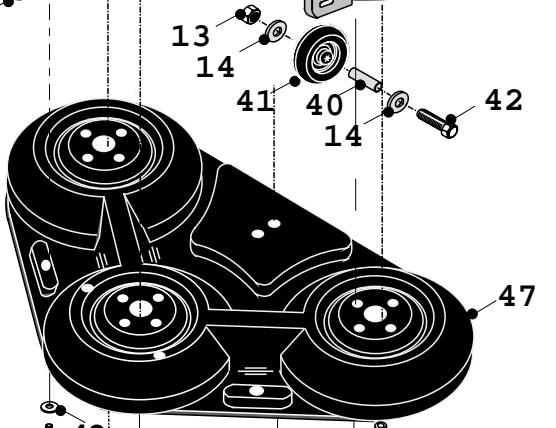

**C-SERIES TRACTOR MK3
38" MULCHING DECK**

DRWG No: T2110301
ISSUE No: 1