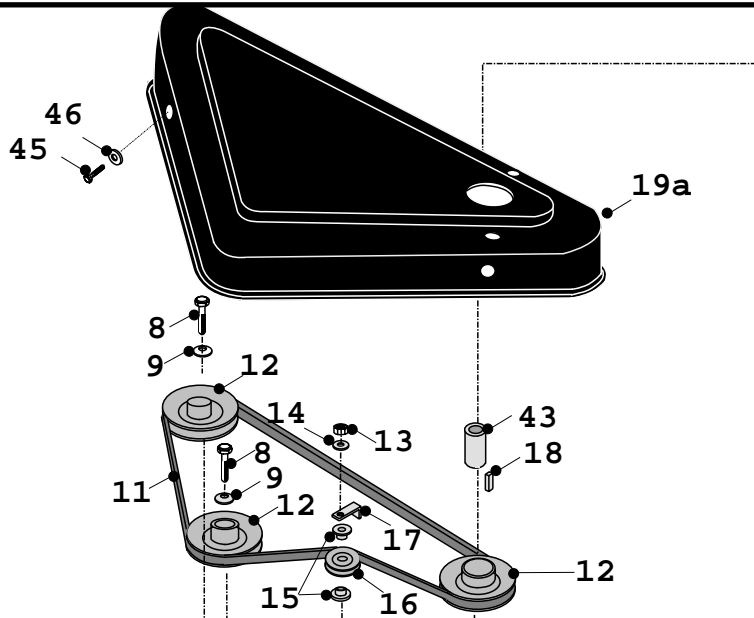

**C-SERIES TRACTOR MK3
38" MULCHING DECK**

DRWG No: T2110301
ISSUE No: 1