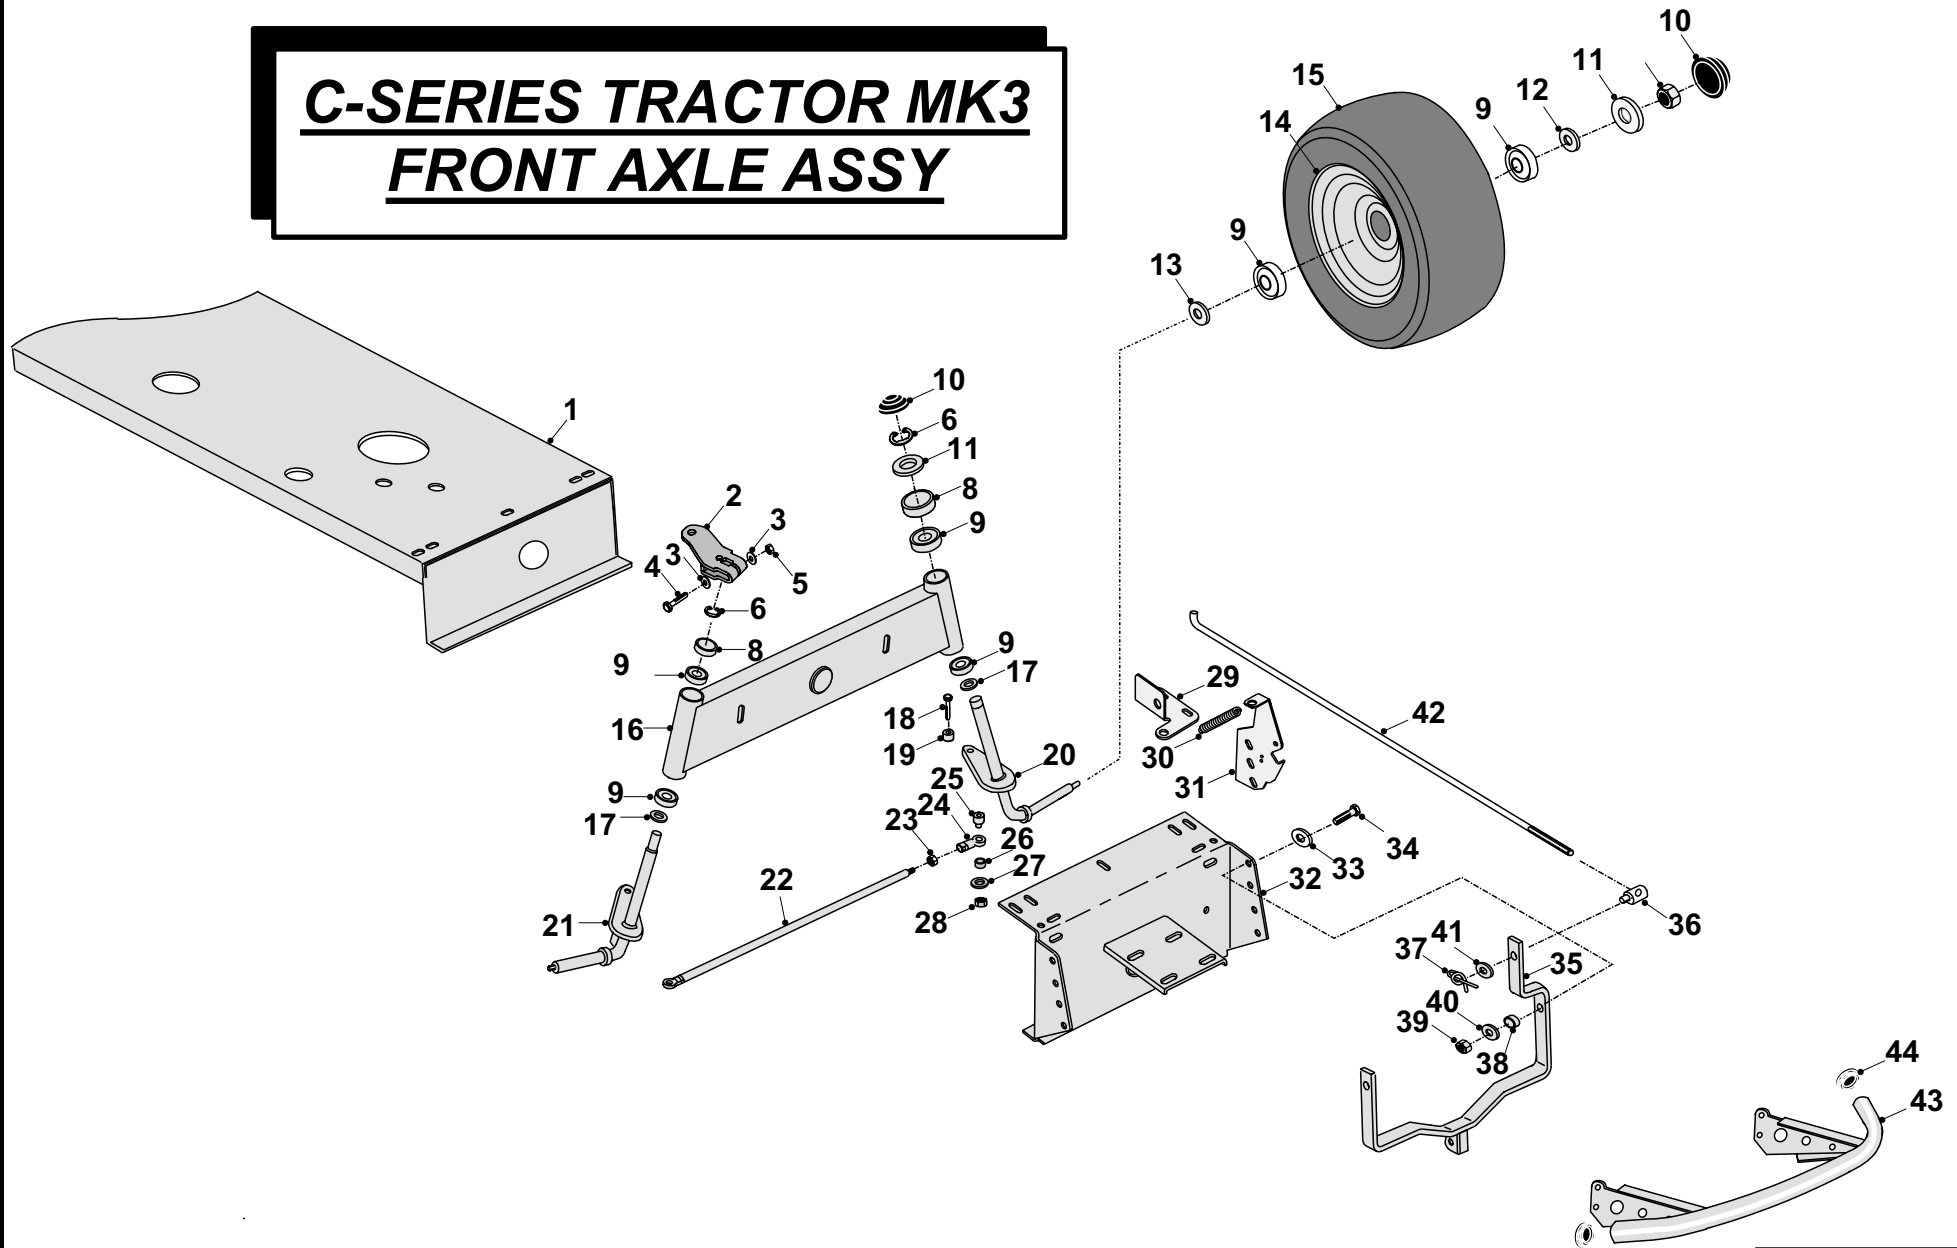

C-SERIES TRACTOR MK3 **FRONT AXLE ASSY**

DRWG No: T2010301
ISSUE No: 1

SECTION 1

Front axle Assambly

Bild Nr Ref	Beskrivning / Description	Art Nr: Part Nr:
1	Chassis	60 327023300
2	Steering Arm	60 32702500
3	Washer M10	60 088002400
4	Coach Bolt M10 x 60mm	60 01800500
5	Nyloc Nut M10	60 048000600
6	E-Clip	60 07921200
8	Stub Axle Spacer (C800)	60 18306200
	Stub Axle Spacer	60 30127900
9	Bearing 62032 RS 3/4"	60 10802200
10	Hub Cap	60 14811800
11	Washer 46mm x 13mm I.D.	60 30128100
12	Washer 1" x 1/2" I.D.	60 08822500
13	Washer 3/4" T3 LP	60 08822900
14	Front Wheel	60 32701150
15	Front Tyre	60 19802800
	Valve Assembly	60 14889200
16	Front Axle Beam Assembly	60 327014700
17	Washer 32mm x 91.51 I.D.	60 30127900
18	Bolt 3/8" UNF x 3.1/2"	60 01821700
19	Rose Joint Boss	60 31302400
20	Stub Axle L/H	60 327008900
21	Stub Axle R/H	60 327009000
22	Track Rod	60 07921200
23	Locknut M10	60 04872100
24	Rod Joint 10mm	60 10872600
25	Rose Joint Shoulder Boss Long	60 31337100
26	Spacer 7mm x 10mm I.D.	60 31302900
27	Washer 3/8" T3 HP	60 08820100
28	Nyloc Nut 3/8" UNF	60 04820200
29	Bonnet Hinge Bracket L/H	60 301136300
	Bonnet Hinge Bracket R/H	60 301136400
30	Bonnet Spring	60 25805200
31	Bonnet Stop L/H	60 301136501
	Bonnet Stop R/H	60 301136601
32	Chassis Front	60 27115550
33	Washer 5/16" T4 HP	60 08819700
34	Bolt 5/16" UNF x 1"	60 02819600
35	Deck Tension Cradle	60 327009800
36	Deck Tension Rod Trunnion	60 18805500
37	Rue Clip	60 11836700
38	Spacer 9mm x 8.3mm I.D.	60 31302700
39	Nyloc Nut 5/16" UNF	60 04827500
40	Washer 5/16" T3 HP	60 08819700
41	Washer 3/8" T3 HP	60 08820100
42	Deck Tension Rod	60 31805600
43	Stainless Steel Bull Bar Assembly	60 327028000
44	Bullbar Plastic End Caps	60 148014400