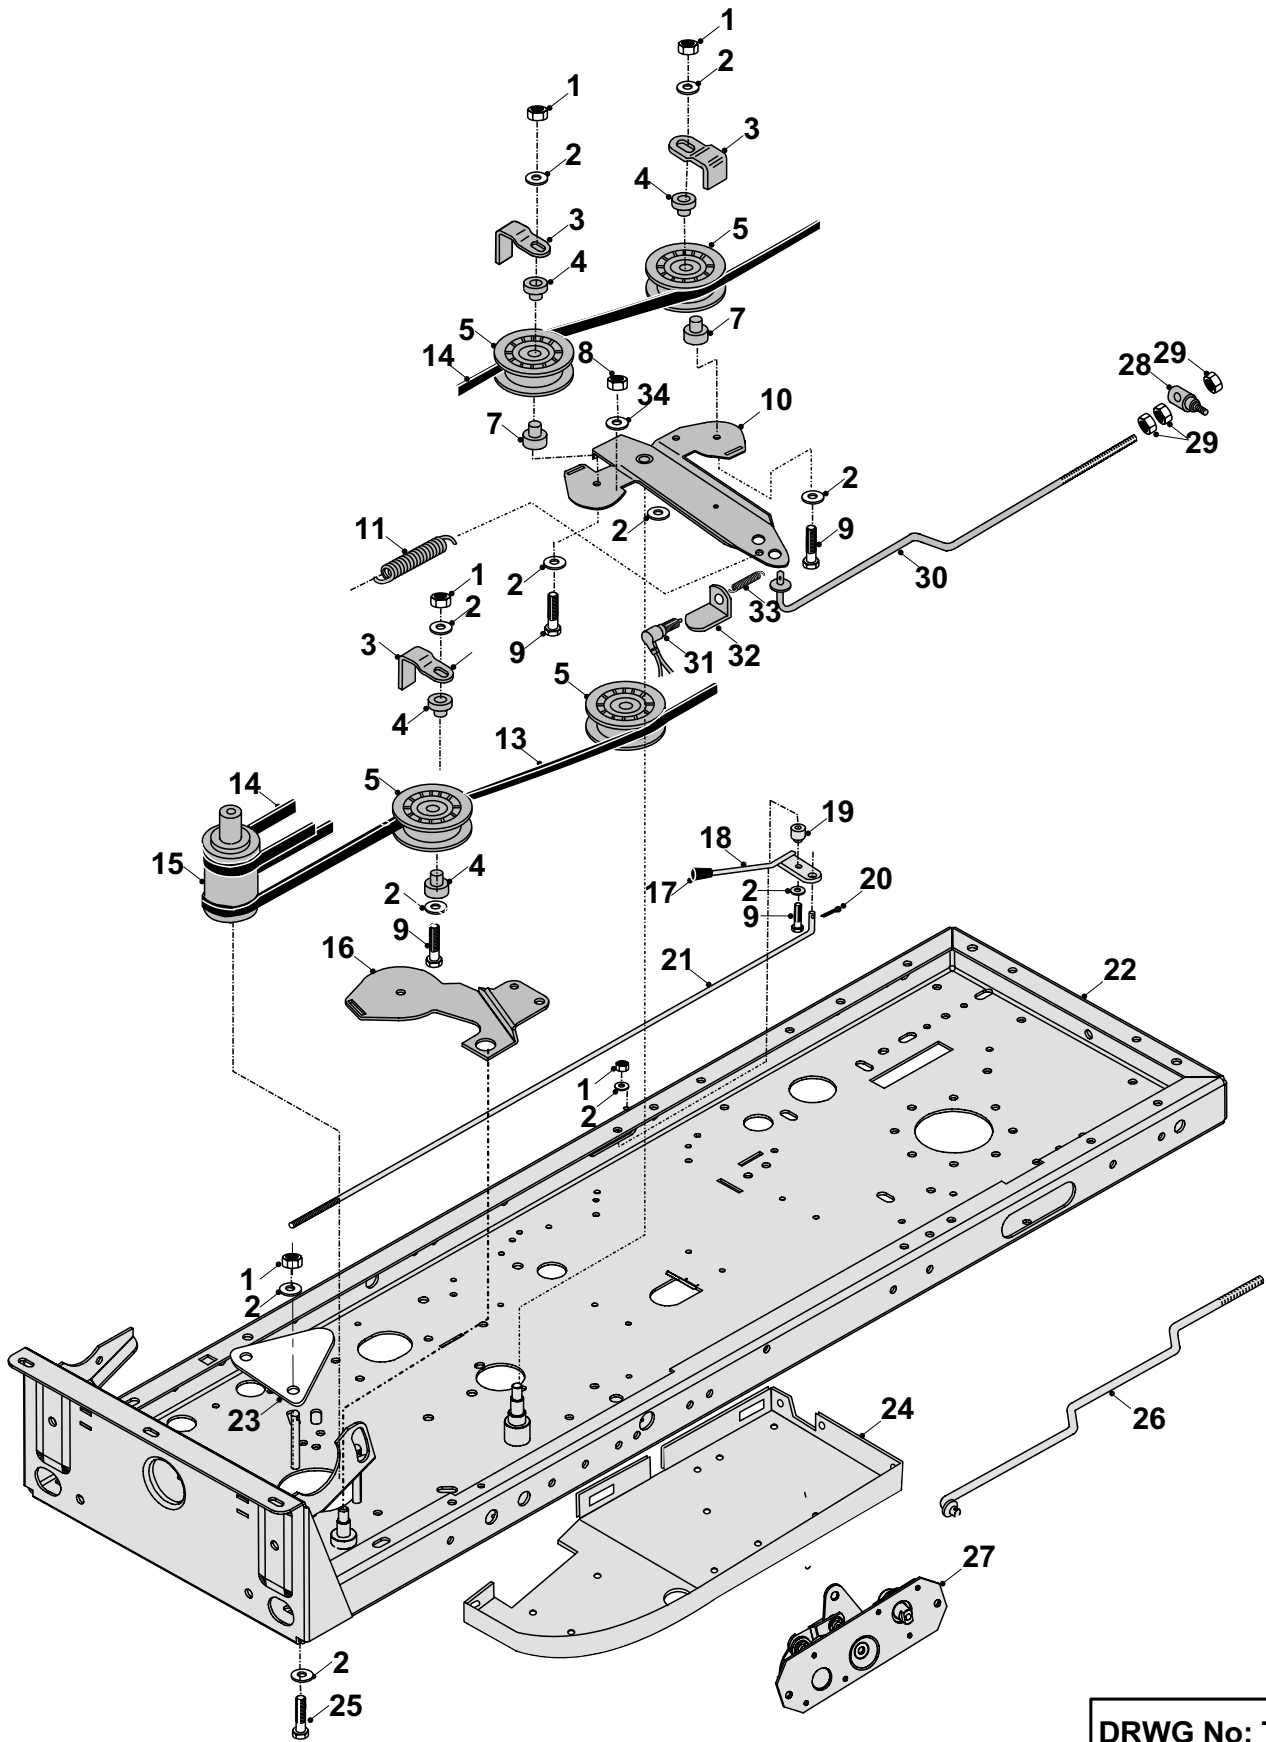

**NEW C-SERIES MK3
PTO & TRANSMISSION ASSY**

DRWG No: T2050301
ISSUE No: 1

SECTION 5

PTO & Transmission assambly

Bild Nr Ref	Beskrivning / Description	Art Nr: Part Nr:
1	Nut 5/16" UNF Nyloc	60 04827500
2	Washer 5/16" T4 HP	60 08819700
3	Belt Retaining Bracket	60 27105800
4	Jockey Pulley Spacer	60 18831600
5	Jockey Pulley	60 20811500
7	Jockey Cap Boss	60 31351100
8	Nut 3/8" UNF Nyloc	60 04820200
9	Bolt 5/16" UNF x 2"	60 01820900
10	Jockey Plate	60 327026400
11	Return spring	60 25812201
12	Tension Spring	60 25849600
13	ENG/PTO Belt Dayco	60 2281110A
14	ENG/TRANS PTO Belt Dayco A79	60 229503400
15	Engine Pulley	60 31330500
16	PTO Jockey Plate	60 307187000
17	Black End Cap 5/16"	60 14946200
18	Deck Tension Lever Assembly	60 32700601
19	Deck Overlock Pivot	60 18833700
20	Split Pin 1/8" x 1"	60 06823300
21	Deck Tension Rod	60 31805601
22	Chassis	60 327023300
23	Clutch Bracket	60 302007000
24	Running Board L/H	60 327177800
	Running Board R/H	60 327177700
25	Bolt 5/16" UNF x 3/4"	60 02827600
26	Cassette Forward Reverse Rod	60 327361400
27	Transmission Cassette	60 409427400
28	Trunnion	60 187186100
29	Nut M10	60 04886100
30	PTO Engage Rod	60 327361000
31	Safety Switch	60 44813400
32	Safety Switch Mounting Plate	60 302005400
33	Safety Switch Spring	60 30138500
34	Washer 3/8" T3 HP	60 08820100