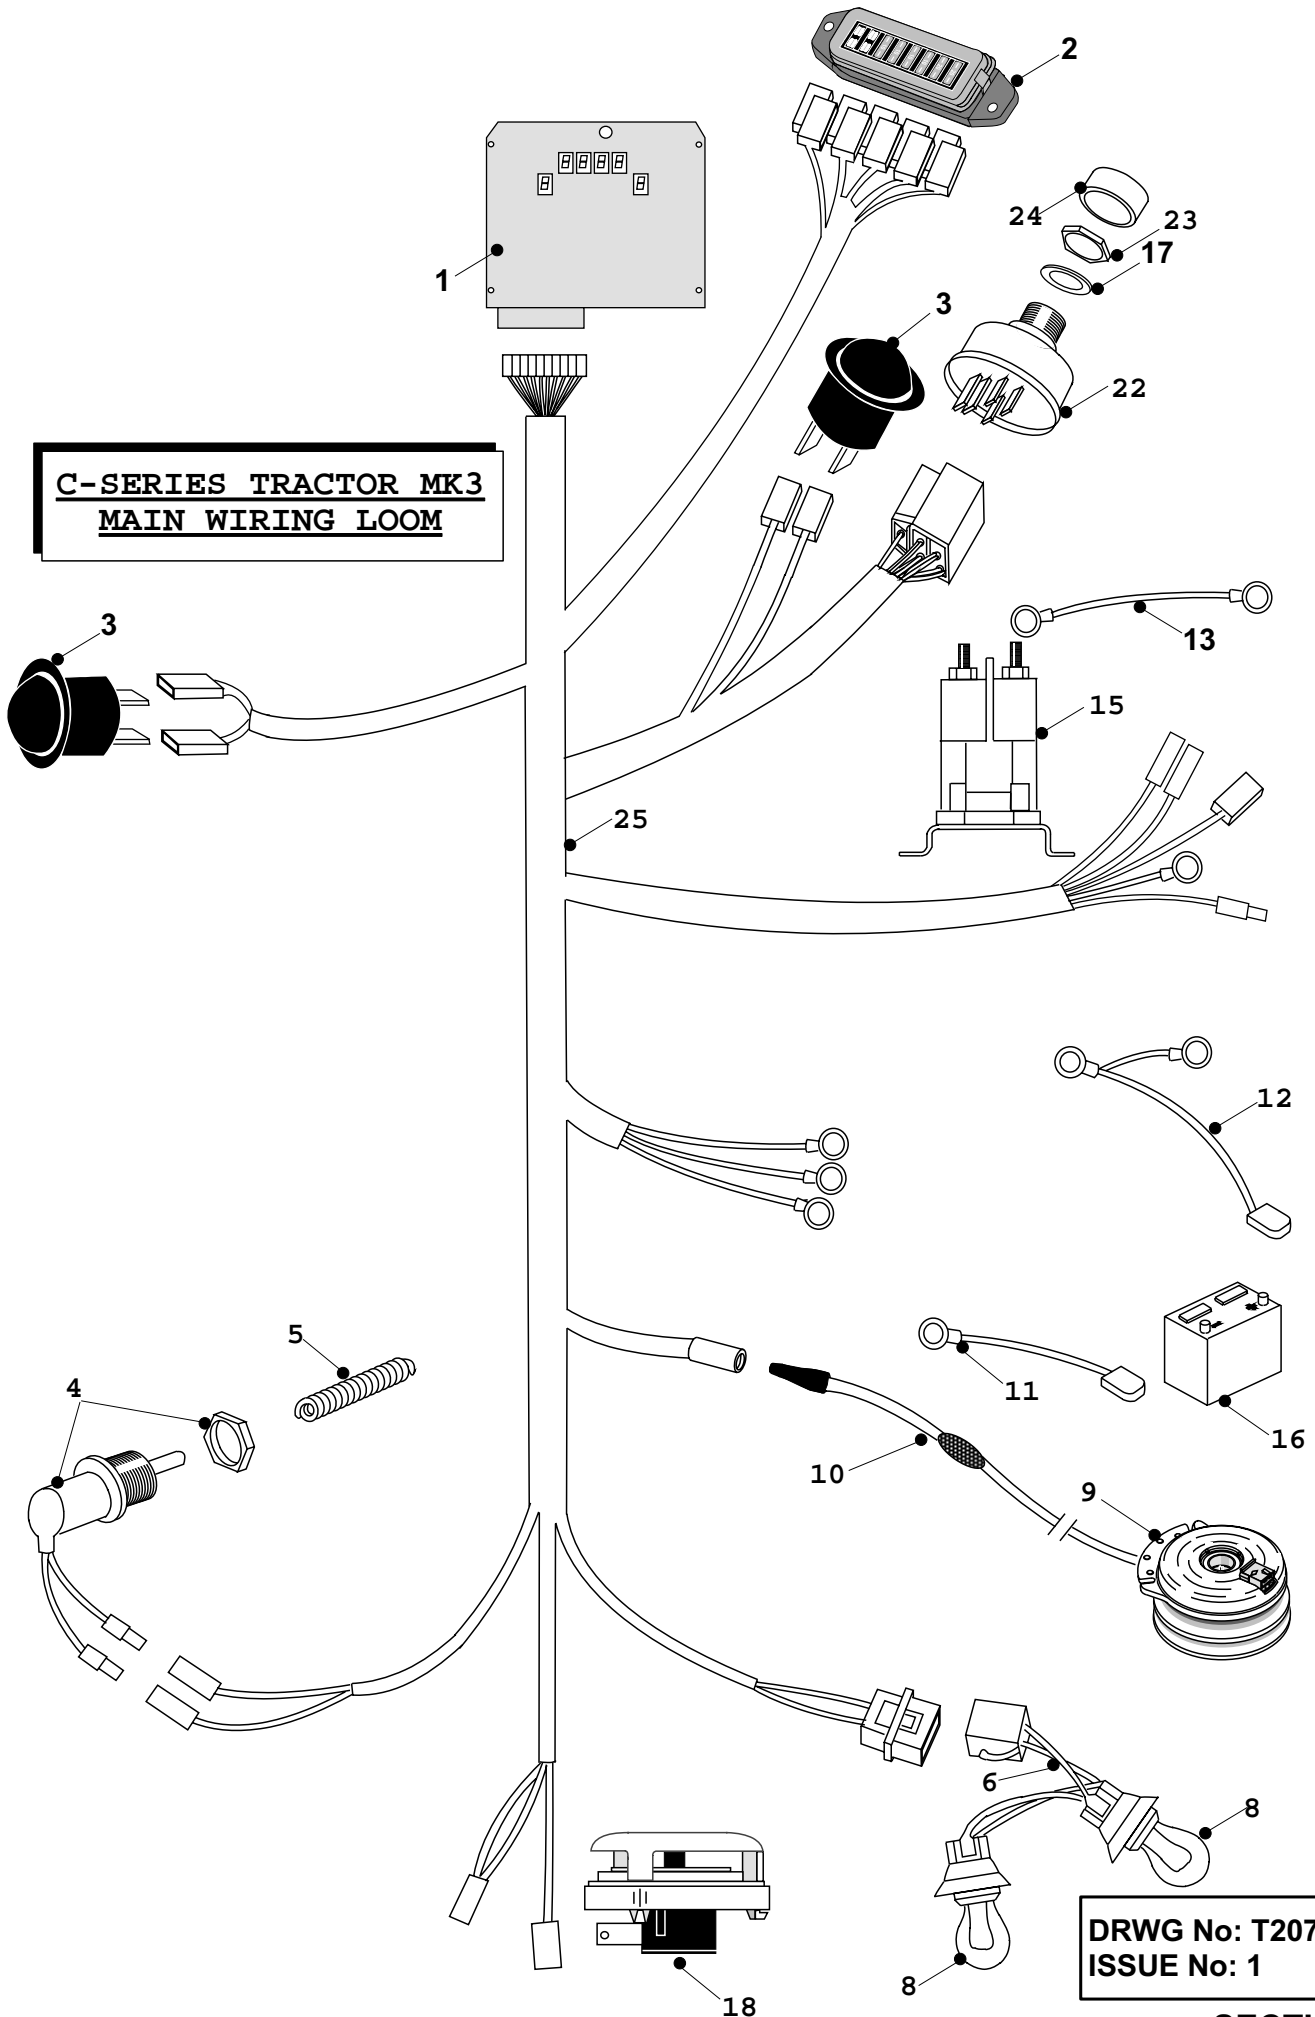

**C-SERIES TRACTOR MK3
MAIN WIRING LOOM**

**DRWG No: T2070301
ISSUE No: 1**

SECTION 7

Main wiring loom part list

Bild Nr Ref	Beskrivning / Description	Art Nr: Part Nr:
1	Printed Circuit Board	60 448009400
2	Fusebox Holder	60 301139400
3	Rocker Switch	60 448008900
4	Transmission Safety Switch	60 44945001
5	Safety Switch Spring	60 25813801
6	Headlight Loom	60 448010400
7	Relay	60 449559100
8	Bulb 12V 21W	60 448008500
9	Mag Stop Clutch	60 44936100
10	Clutch Loom	60 44946800
11	Red Lead Battery to Solenoid (C300H, C300M, C400H & C600H)	60 44812602
	Red Lead Battery to Solenoid (C800H)	60 448010000
12	Black Lead Battery to Chassis	60 44819202
13	Start Lead (Briggs & Stratton Engines only)	60 44812500
15	Solenoid C300M only	60 44814801
16	Battery 12V	60 458141300
17	Ignition Washer	60 089418900
18	Seat Switch	60 44949500
20	Fuse Spade 10A	60 44889500
21	Fuse Spade 20A	60 44835000
22	Ignition Switch	60 44812900
23	Ignition Fixing Nut	60 048001300
24	Ignition Cap Bezel	60 52813100
25	Main Loom	60 448009100
26	Tie Wrap (Not Illustrated)	60 52825400
27	Tie Wrap Mount (Not Illustrated)	60 52816800
28	Tie Wrap Self Adhesive (Not Illustrated)	60 52816700