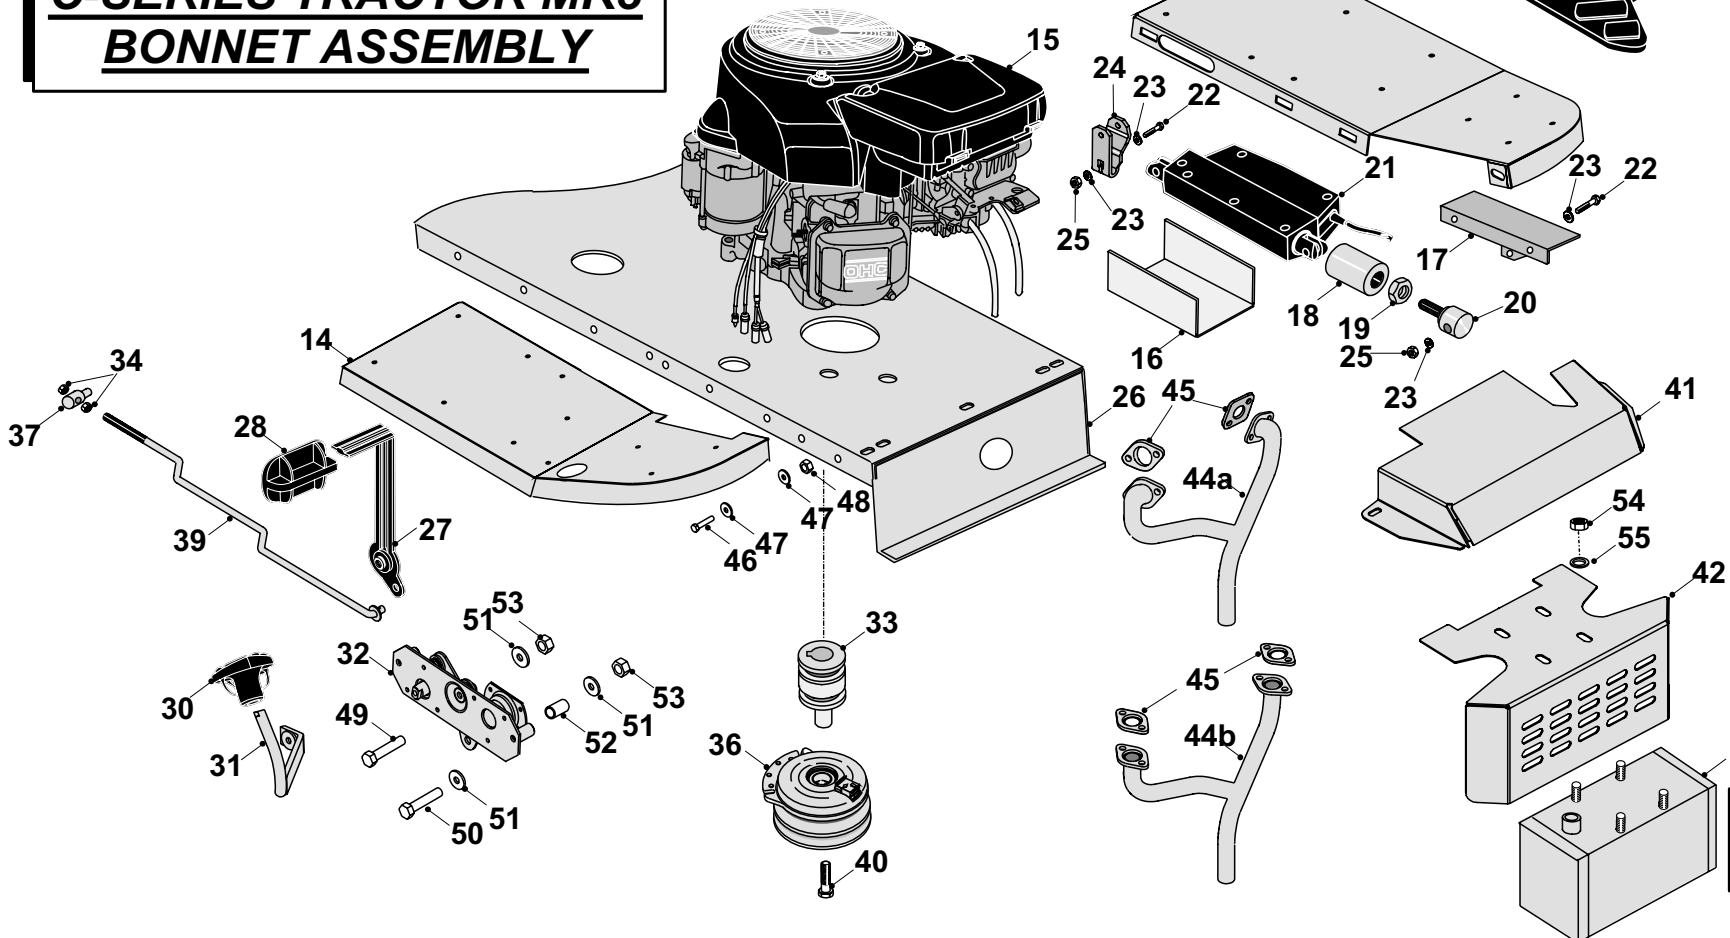

**C-SERIES TRACTOR MK3
BONNET ASSEMBLY**

DRWG No: T2020301
ISSUE No: 1

Bonnet assambley

Bild Nr Ref	Beskrivning / Description	Art Nr: Part Nr:
1	Bonnet C300, C400 & C600	60 405007300
	Bonnet C800	60 405007400
2	Countax Side Bonnet Decal (with pins)	60 35932500
3	Countax `C` Badge	60 35929300
4	Headlight Unit Assembly - Hella	60 448008400
5	Headlight Bulb 21w - Hella	60 448008500
6	Headlight Can L/H	60 148013500
7	Headlight Can R/H	60 148013600
8	Engine Side Panel L/H	60 148014100
	Engine Side Panel R/H	60 148014200
9	Side Panel Top Bracket L/H	60 301137600
	Side Panel Top Bracket R/H	60 301137700
10	Side Panel Base Bracket L/H	60 301137200
	Side Panel Base Bracket R/H	60 301137300
11	Bonnet Headlight Lens	60 148013400
12	Centre Mat	60 14800800
13	Running Board Mat L/H	60 148010800
	Running Board Mat R/H	60 148010800
14	Running Board L/H	60 327177800
	Running Board R/H	60 327177700
15	Honda Engine GXV 620 (18 & 20HP)	Suplied by Honda
	Honda Engine GCV 520/530 (13, 14 & 16HP)	
16	H.E.Actuator Guard	60 307188100
17	H.E Actuator Mounting Bracket	60 327161600
18	Deck Lift Actuator Adjuster Body	60 183027800
19	Nut M12	60 049381200
20	Deck Lift Actuator Adjuster Screw	60 187184900
21	Deck Lift Actuator LA12	60 448008600
22	Bolt 3/8" x 2.1/4" UNF	60 01821500
23	Washer 3/8"	60 088001500
24	Deck Lift Actuator Arm	60 301055001
25	Nut Nyloc 3/8	60 04855400
26	Chassis	60 327023300
27	Forward Pedal Rod	60 327361200
28	Forward Pedal Rubber	60 148013800
30	Reverse Pedal Rubber	60 148013800
31	Reverse Pedal Rod	60 327361400
32	Transmission Cassette	60 409427400
33	Engine Pulley Mag Stop	60 31330500
34	Nut Nyloc M8	60 04920100
35	Mag Stop Clutch Spacer (clutch kit only)	60 31330300
36	Mag Stop Clutch	60 44936100
37	Trunnion	60 183017301
39	Brake Rod	60 327361000
40	Bolt 7/16" UNF x 5"	60 01822000
41	Heat Shield Zintec 13,14 &16HP	60 301137900
	Heat Shield Zintec 18 & 20HP	60 301138000
42	Exhaust Cover	60 307184500
43	Exhaust Box	60 327007301
44a	Exhaust Pipe 13,14 & 16HP	60 327026300
44b	Exhaust Pipe 18 & 20HP	60 327026300