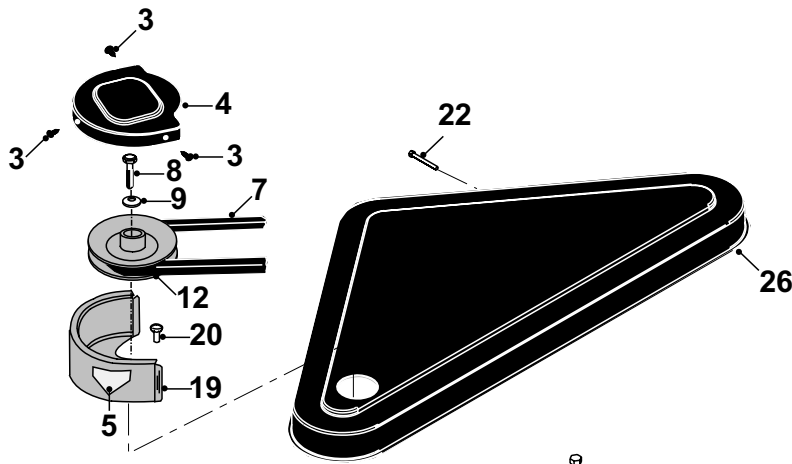

**C-SERIES TRACTOR MK3
44" MULCHING DECK**

DRWG No: T2120301
ISSUE No: 1