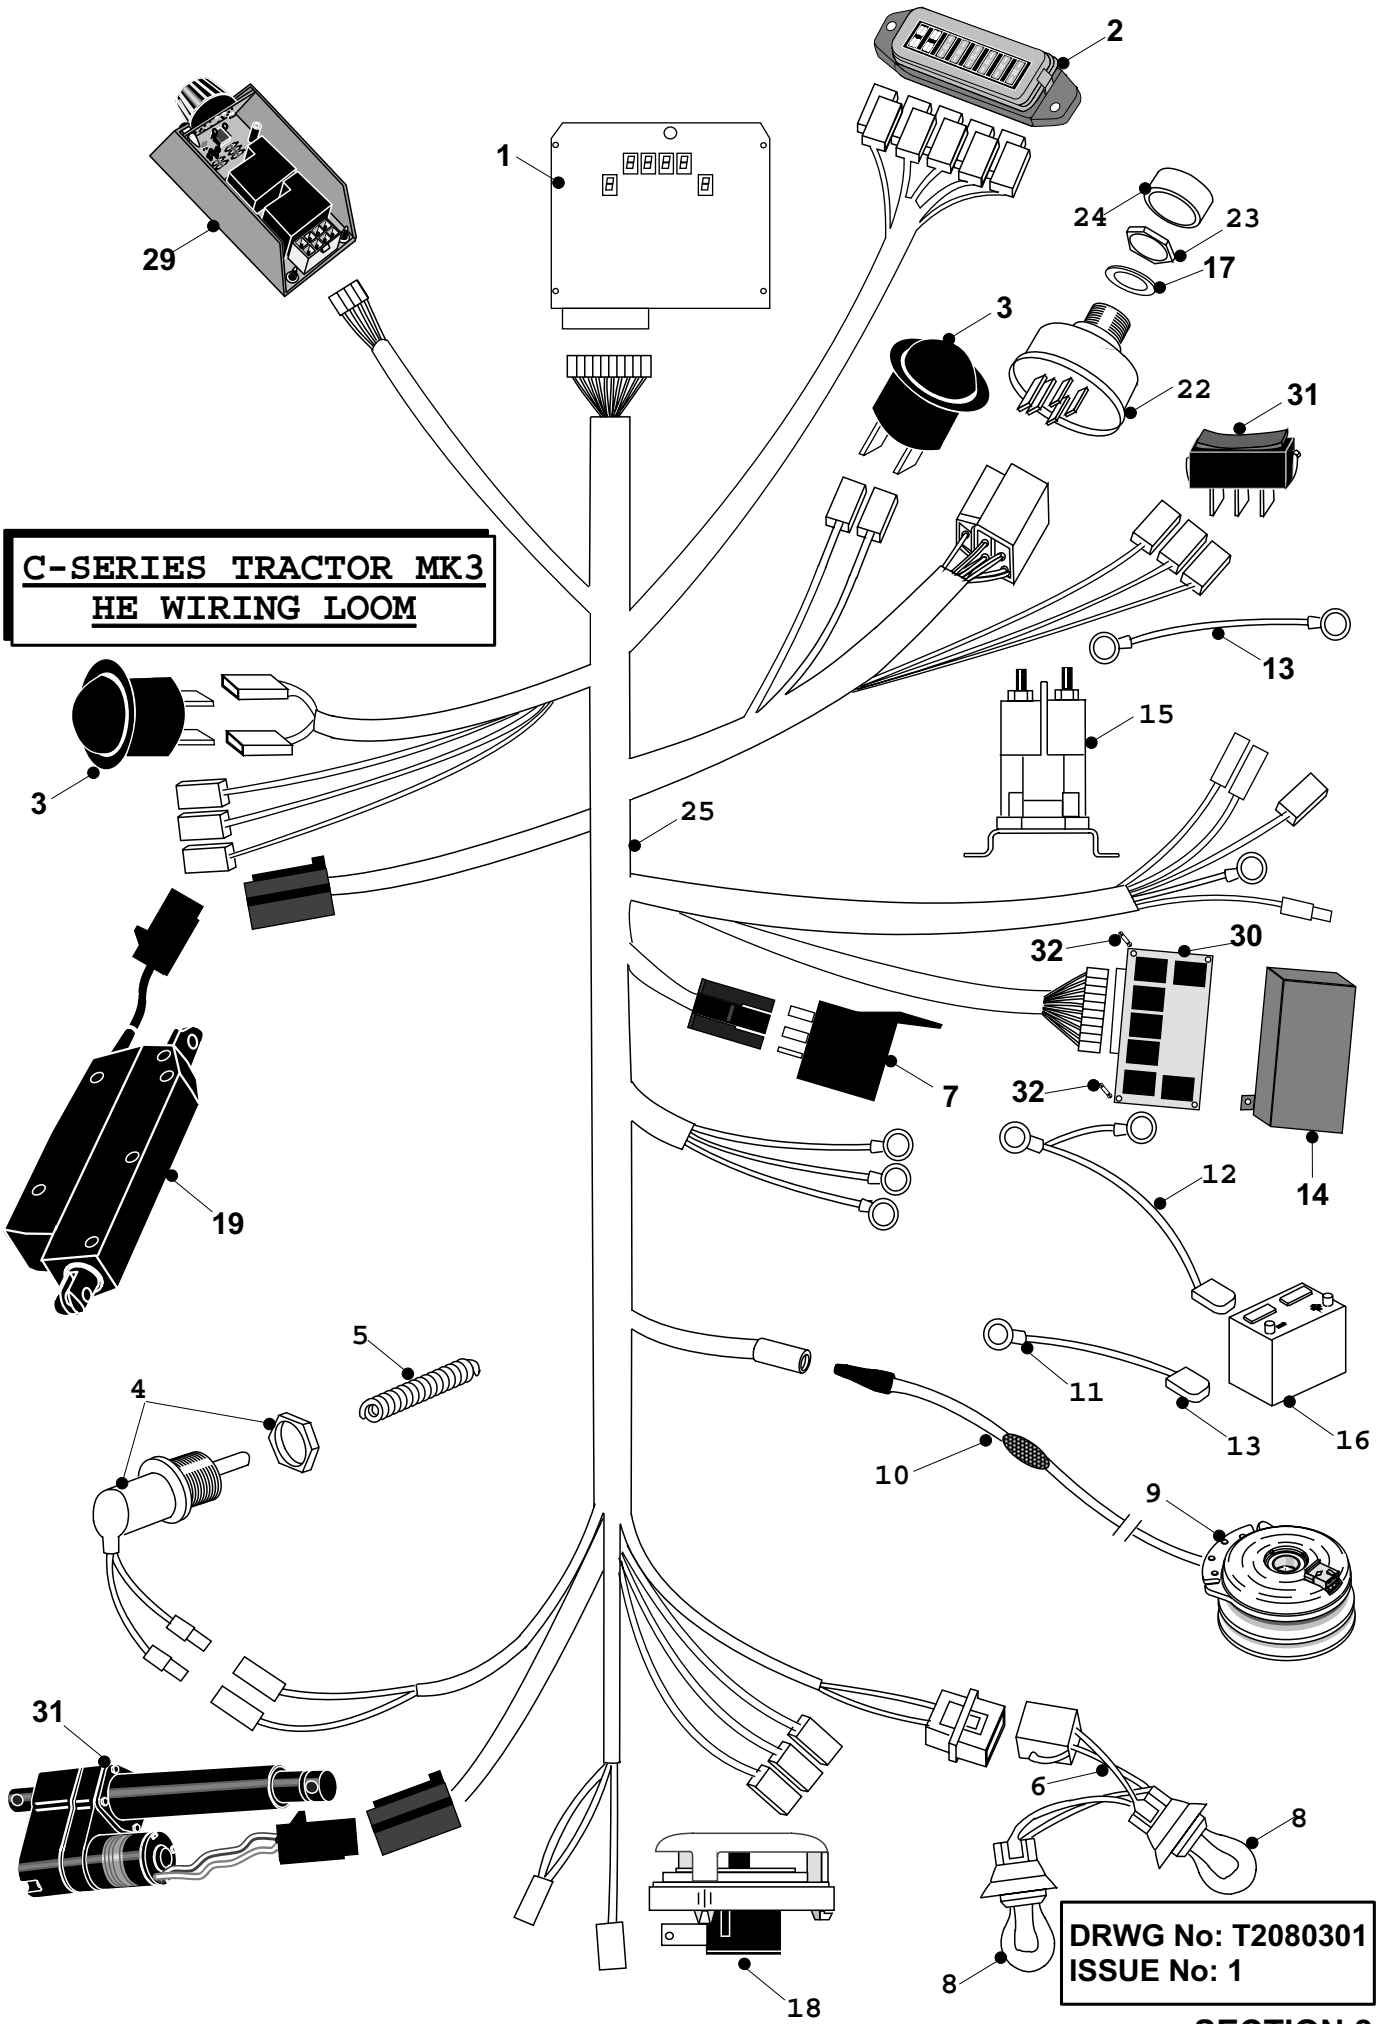

**C-SERIES TRACTOR MK3
HE WIRING LOOM**

**DRWG No: T2080301
ISSUE No: 1**

H.E. Loom Part list

Bild Nr Ref	Beskrivning / Description	Art Nr: Part Nr:
1	Printed Circuit Board	60 448009400
2	Fusebox Holder	60 301139400
3	Rocker Switch	60 448008900
4	Transmission Safety Switch	60 44945001
5	Safety Switch Spring	60 25813801
6	Headlight Loom	60 448010400
7	Relay	60 449559100
8	Bulb 12V 21W	60 448008500
9	Mag Stop Clutch	60 44936100
10	Clutch Loom	60 44946800
11	Red Lead Battery to Solenoid (C 300H, C300M, C400H & C600H)	60 44812602
	Red Lead Battery to Solenoid (C800H)	60 448010000
12	Black Lead Battery to Chassis	60 44812402
13	Start Lead – Briggs & Stratton Engines only	60 44812500
14	Sweeper & Net PCB Cover	60 307187800
15	Solenoid – Briggs & Stratton Engines only	60 44814801
16	Battery 12V	60 458141300
17	Ignition Washer	60 089418900
18	Seat Switch	60 44949500
19	Deck Lift Actuator LA12	60 448008600
20	Fuse Spade 10A	60 44889500
21	Fuse Spade 20A	60 44835000
22	Ignition Switch	60 44812900
23	Ignition Fixing Nut	60 048001300
24	Ignition Cap Bezel	60 52813100
25	Main Loom	60 448009500
26	Tie Wrap (Not Illustrated)	60 52825400
27	Tie Wrap Mount (Not Illustrated)	60 52816800
28	Tie Wrap Self Adhesive (Not Illustrated)	60 52816700
29	Rotary Switch Deck Control – from serial no. 21001... to 21104...	60 449559601
	Rotary Switch Deck Control – from serial no.21211...	60 448009200
30	Sweeper And Net PCB	60 448009500
31	Actuator LA10 Fast Lift Sweeper	60 448002800
32	Fuse Spade 30A	60 449559200