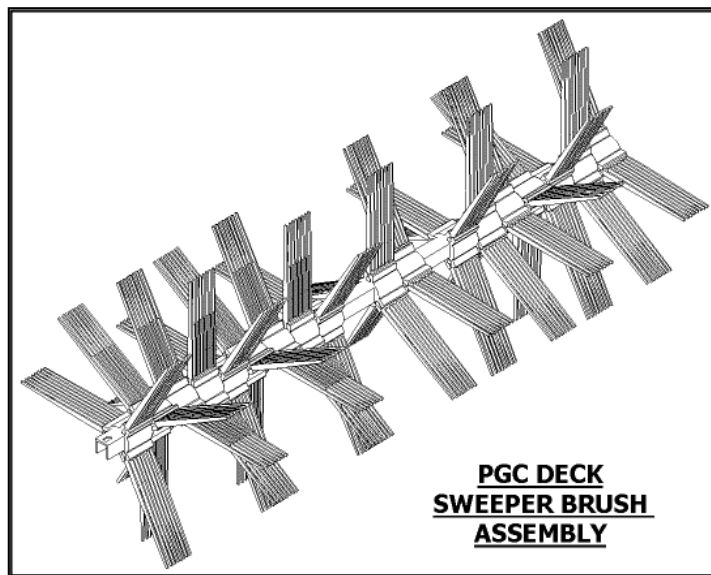

Powered grass collector part list

Bild Nr Ref	Beskrivning / Description	Art Nr: Part Nr:
47	Bolt M6x16mm	60 019479200
	Decal "Roller Height" (Not Illustrated)	60 35937600
48	L.H. Sweeper Locking Lug	60 30149800
	R.H. Sweeper Locking Lug	60 30150300
49	Bolt M6x20mm	60 018000300
50	Trunnion M8	60 183003800
51	Adjustment Rod	60 313003500
52	Handle Locking Plate	60 178966300
53	Foam Handle Grip	60 149496600
54	Tubular Spacer	60 31350701
55	Brush Stock Spindle (from December 2002)	60 183027900
56	PGC Pulley Bearing Kit (from December 2002)	60 401001500