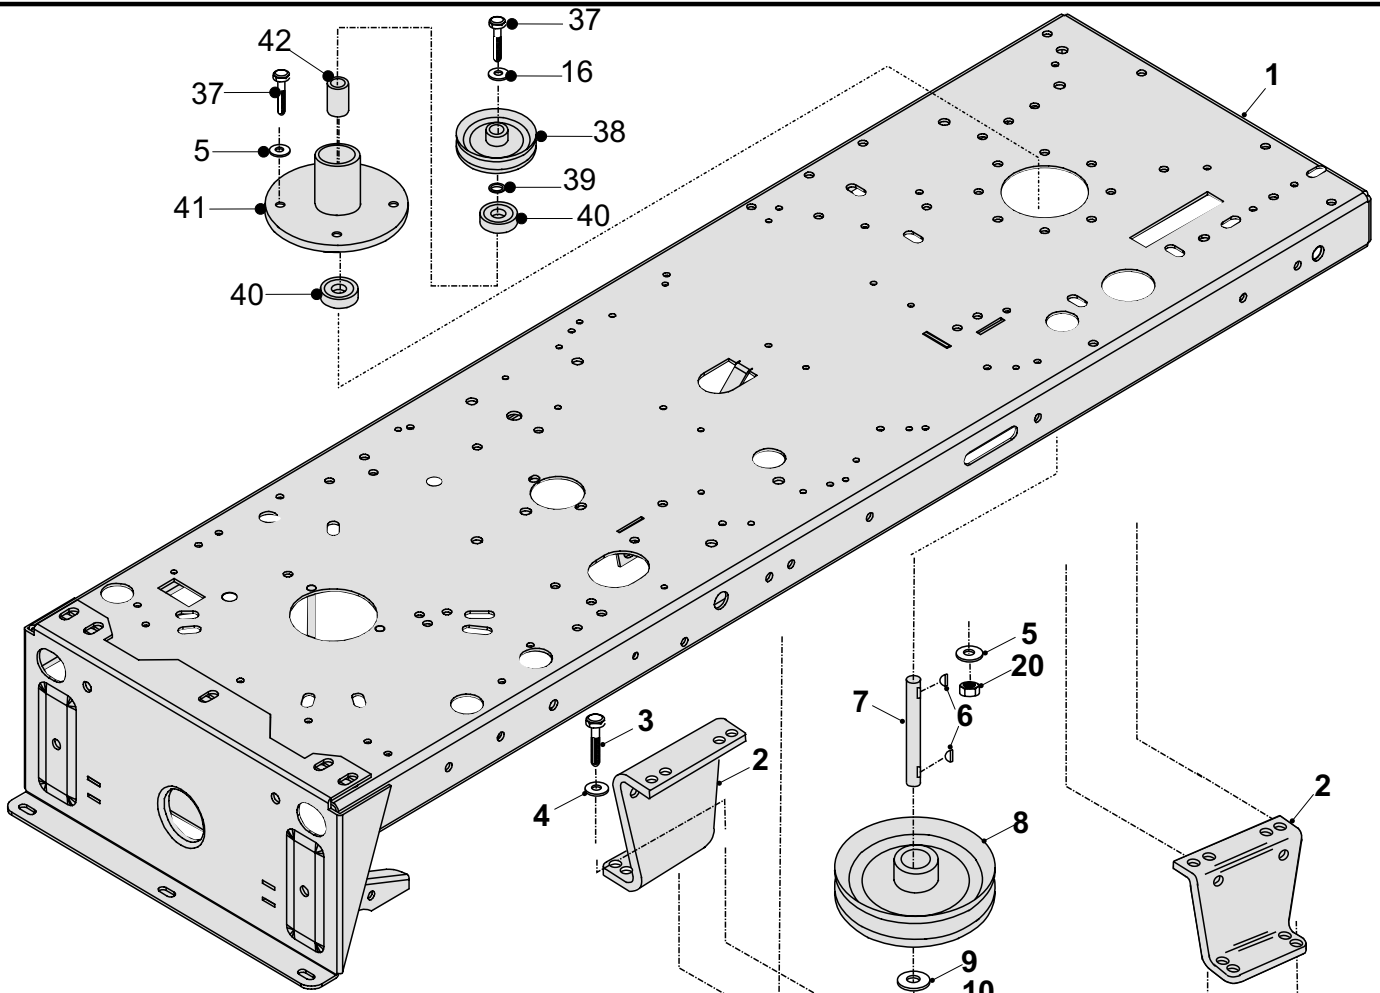

**NEW C-SERIES MK3
PTO & TRANSMISSION ASSY**

DRWG No: T2050301
ISSUE No: 1

SECTION 5

PTO & Transmission assambly

Bild Nr Ref	Beskrivning / Description	Art Nr: Part Nr:
1	Nut 5/16" UNF Nyloc	60 04827500
2	Washer 5/16" T4 HP	60 08819700
3	Belt Retaining Bracket	60 27105800
4	Jockey Pulley Spacer	60 18831600
5	Jockey Pulley	60 20811500
7	Jockey Cap Boss	60 31351100
8	Nut 3/8" UNF Nyloc	60 04820200
9	Bolt 5/16" UNF x 2"	60 01820900
10	Jockey Plate	60 327026400
11	Return spring	60 25812201
12	Tension Spring	60 25849600
13	ENG/PTO Belt Dayco	60 2281110A
14	ENG/TRANS PTO Belt Dayco A79	60 229503400
15	Engine Pulley	60 31330500
16	PTO Jockey Plate	60 307187000
17	Black End Cap 5/16"	60 14946200
18	Deck Tension Lever Assembly	60 32700601
19	Deck Overlock Pivot	60 18833700
20	Split Pin 1/8" x 1"	60 06823300
21	Deck Tension Rod	60 31805601
22	Chassis	60 327023300
23	Clutch Bracket	60 302007000
24	Running Board L/H	60 327177800
	Running Board R/H	60 327177700
25	Bolt 5/16" UNF x 3/4"	60 02827600
26	Cassette Forward Reverse Rod	60 327361400
27	Transmission Cassette	60 409427400
28	Trunnion	60 187186100
29	Nut M10	60 04886100
30	PTO Engage Rod	60 327361000
31	Safety Switch	60 44813400
32	Safety Switch Mounting Plate	60 302005400
33	Safety Switch Spring	60 30138500
34	Washer 3/8" T3 HP	60 08820100