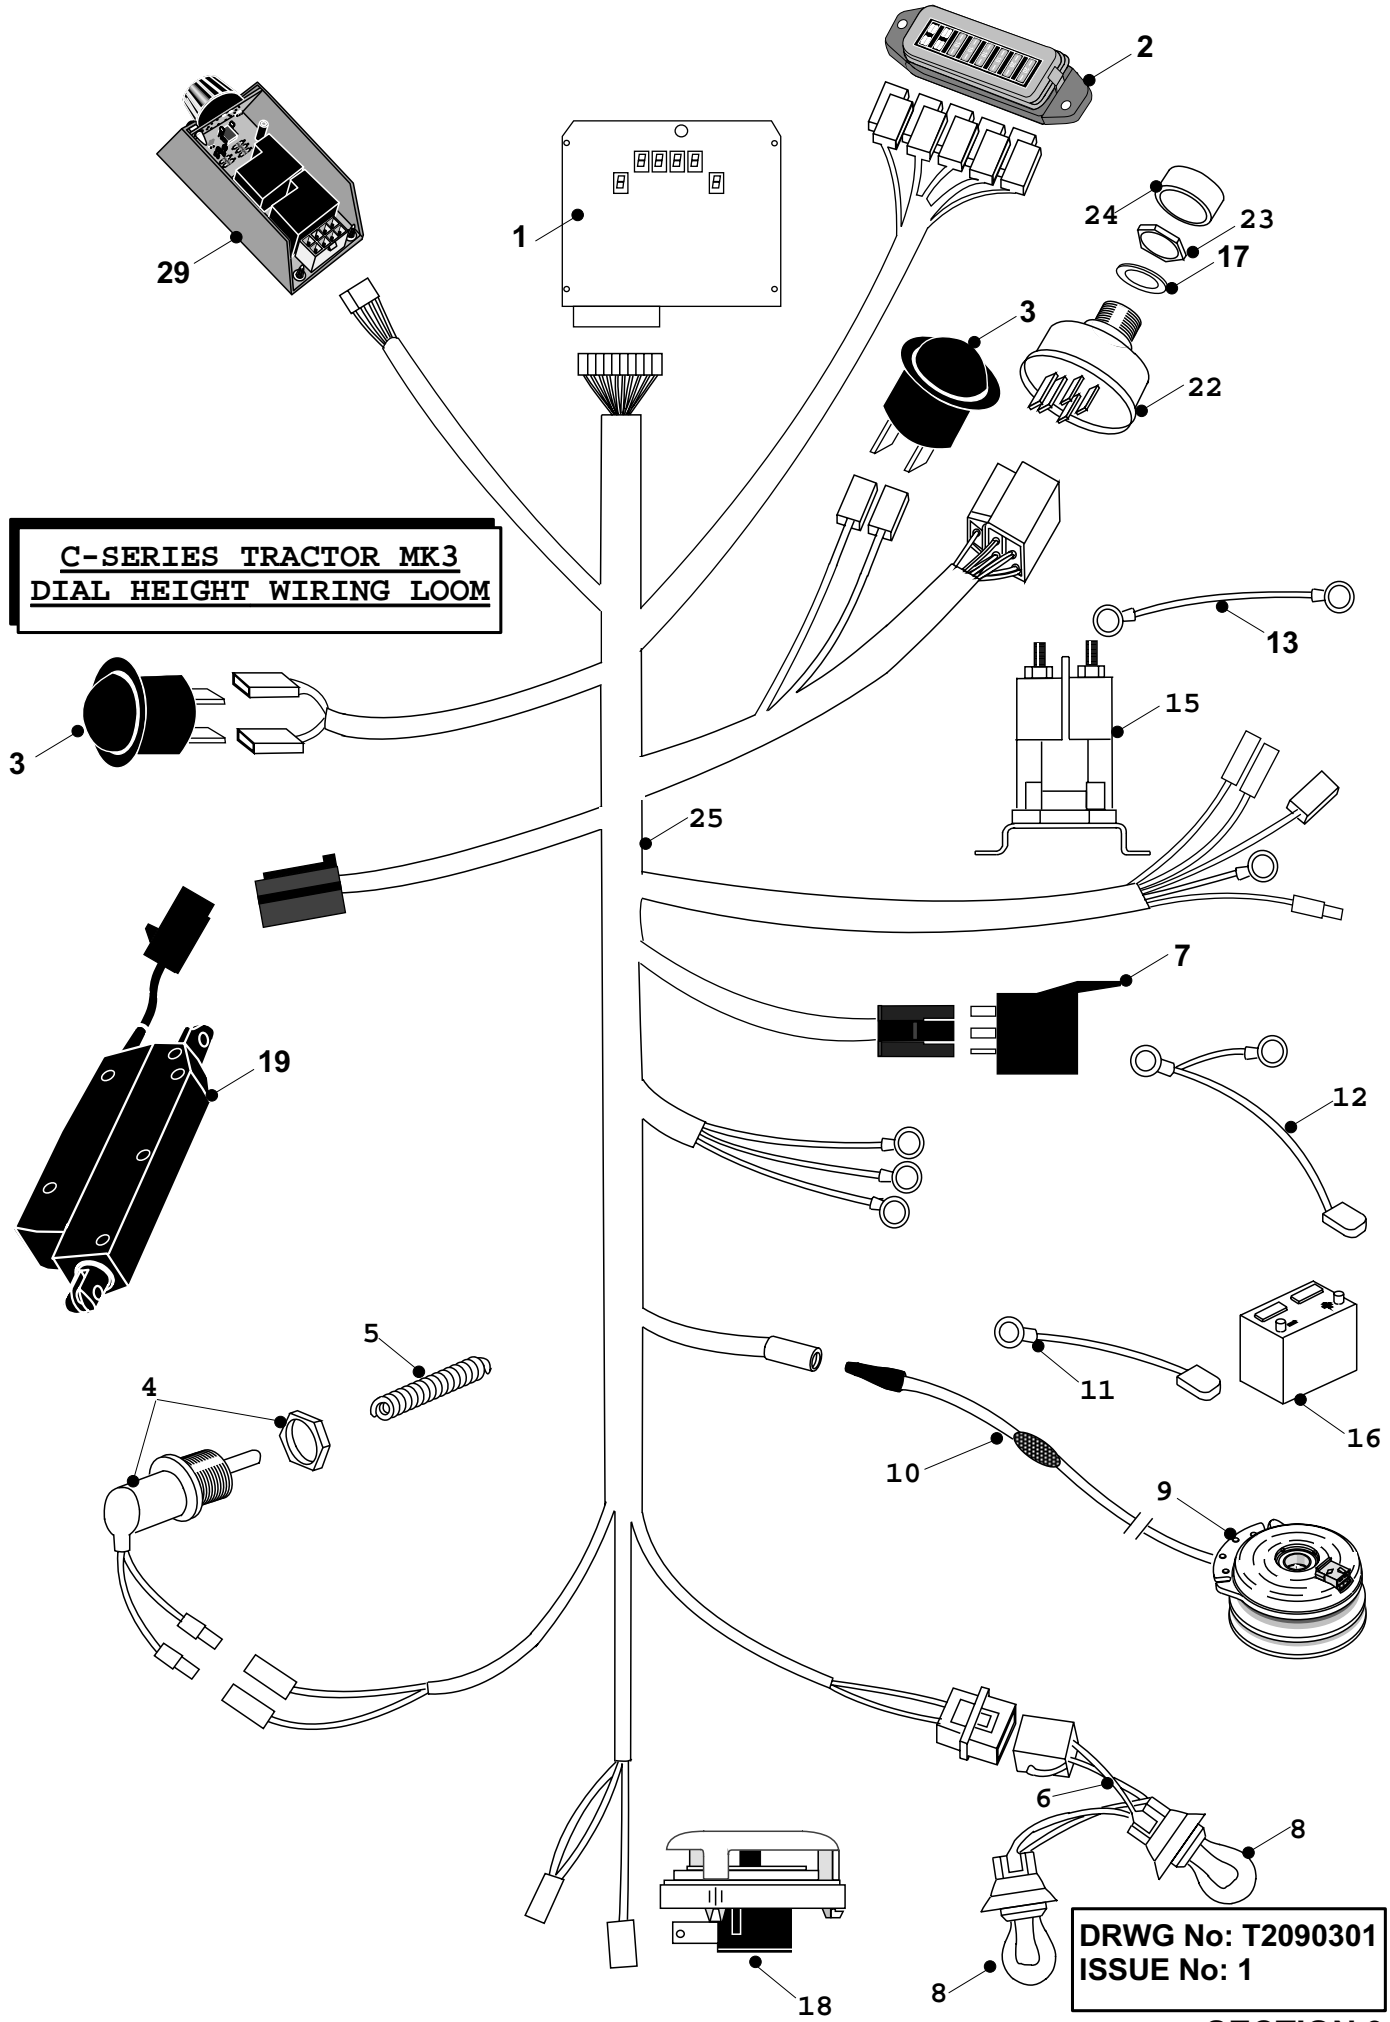

**C-SERIES TRACTOR MK3
DIAL HEIGHT WIRING LOOM**

**DRWG No: T2090301
ISSUE No: 1**

Dial height loom part list

Bild Nr Ref	Beskrivning / Description	Art Nr: Part Nr:
1	Printed Circuit Board	60 448009400
2	Fusebox Holder	60 301139400
3	Rocker Switch	60 448008900
4	Transmission Safety Switch	60 44945001
5	Safety Switch Spring	60 25813801
6	Headlight Loom	60 448010400
7	Relay	60 449559100
8	Bulb 12V 21W	60 448008500
9	Mag Stop Clutch	60 44936100
10	Clutch Loom	60 44946800
11	Red Lead Battery to Solenoid (C300H, C300M, C400H & C600H)	60 44812602
	Red Lead Battery to Solenoid (C800H)	60 448010000
12	Black Lead Battery to Chassis	60 44812402
13	Start Lead (Briggs & Stratton Engines only)	60 44812500
15	Solenoid C300M only	60 44814801
16	Battery 12V	60 458141300
17	Ignition Washer	60 089418900
18	Seat Switch	60 44949500
19	Deck Lift Actuator LA12	60 448008600
20	Fuse Spade 10A	60 44889500
21	Fuse Spade 20A	60 44835000
22	Ignition Switch	60 44812900
23	Ignition Fixing Nut	60 048001300
24	Ignition Cap Bezel	60 52813100
25	Main Loom	60 448009100
26	Tie Wrap (Not Illustrated)	60 52825400
27	Tie Wrap Mount (Not Illustrated)	60 52816800
28	Tie Wrap Self Adhesive (Not Illustrated)	60 52816700
29	Rotary Switch Deck Control - from serial no. 21001...to 21104...	60 449559601
	Rotary Switch Deck Control - from serial no. 21211...	60 448009200