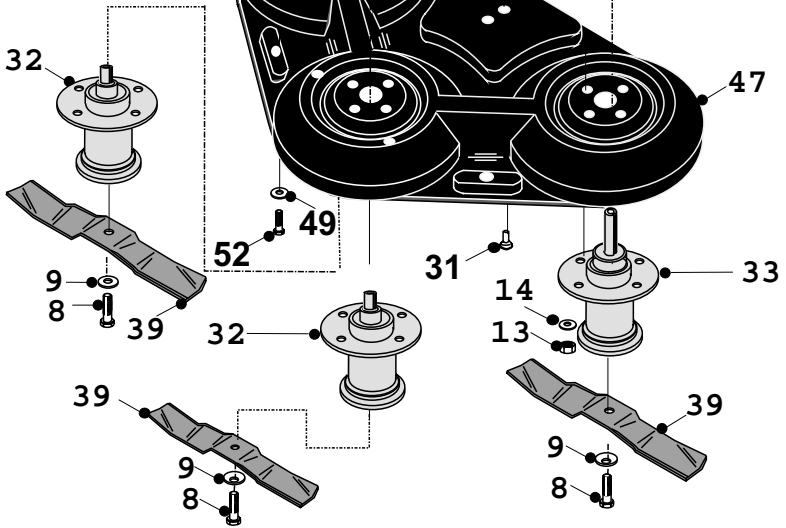

**C-SERIES TRACTOR MK3
38" MULCHING DECK**

DRWG No: T2110301
ISSUE No: 1