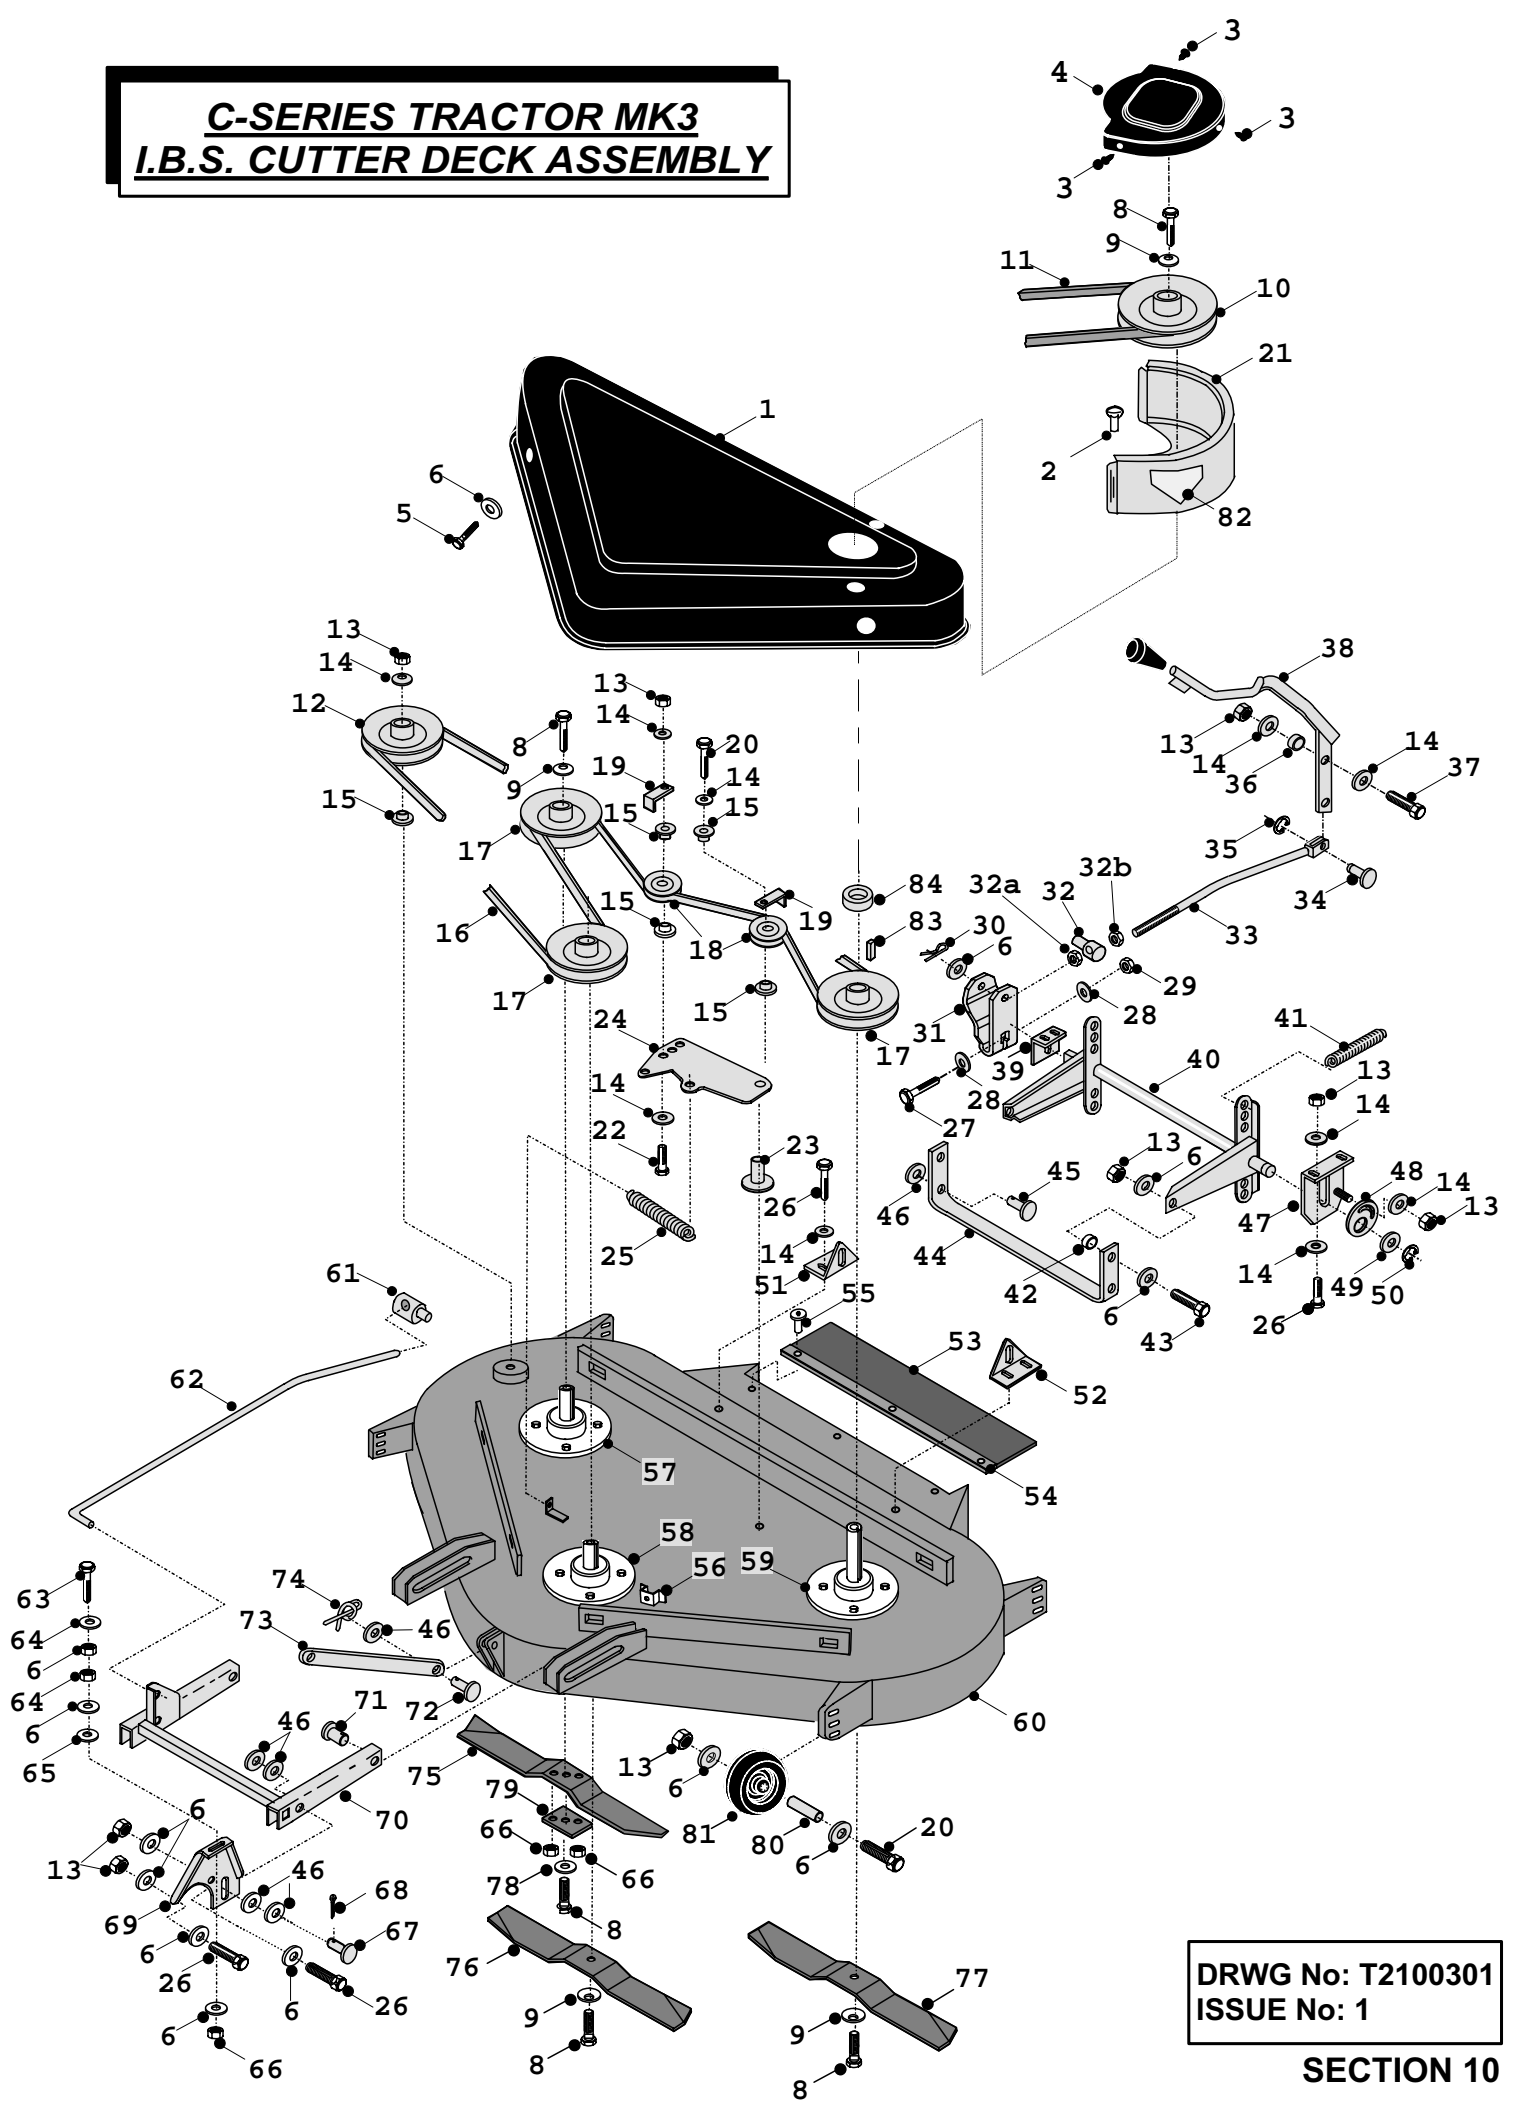

**C-SERIES TRACTOR MK3
I.B.S. CUTTER DECK ASSEMBLY**

**DRWG No: T2100301
ISSUE No: 1**

SECTION 10

IBS cutter deck

Bild Nr Ref	Beskrivning / Description	Art Nr: Part Nr:
1	Deck Lid Cover	60 148002700
2	Rivet	60 12949400
3	Fir Tree Fastener	60 4958
4	Pulley Cover Lid	60 149497400
5	Bolt M8 X 20mm	60 02825900
6	Washer 5/16" T4 HP	60 08819700
8	Bolt 3/8" UNF X 1 1/4"	60 02825300
9	Washer Dome 3/8" id X 1 3/4" X 1/8"	60 08819900
10	Deck Drive Pulley	60 20870200
11	36" Deck (Dayco SuperII B54) Mag Stop	60 22949800
	38" Deck (Dayco SuperII B55) Mag Stop	60 22940200
	42" Deck (Dayco SuperII B57) Mag Stop	60 22871200
	48" Deck (Dayco SuperII B59) Mag Stop	60 22949900
12	Idler Pulley (5")	60 20869600
13	Nut 5/16" UNF Nyloc	60 04827500
14	Washer 5/16" T4 HP	60 08819700
15	Jockey Pulley Spacer	60 18831600
16	36" Deck Belt (Gates AA 105)	60 22869800
	38" Deck Belt (Gates AA 112)	60 22869901
	42" Deck Belt (Gates AA 120)	60 22870000
	48" Deck Belt (Gates BB 136)	60 22928800
17	Deck Pulley (5")	60 20869501
18	Jockey Pulley	60 20811500
19	Belt Retaining Bracket	60 27105800
20	Bolt 5/16" UNF X 2 3/4"	60 01821200
21	Top Cover Driven	60 327180100
22	Bolt 5/16" UNF x 3/4"	60 01820800
21a	Deck Lid Cover	60 148002700
21b	Rivet	60 12949400
22	Bolt 5/16" UNF X 1 3/4"	60 1820800

NOTE: MAG STOP CLUTCH STANDARD AFTER SERIAL No. 60929...
WARNER AND OGURA DECK DRIVE CLUTCHES
NO LONGER AVAILABLE FROM PARTS DEPARMENT