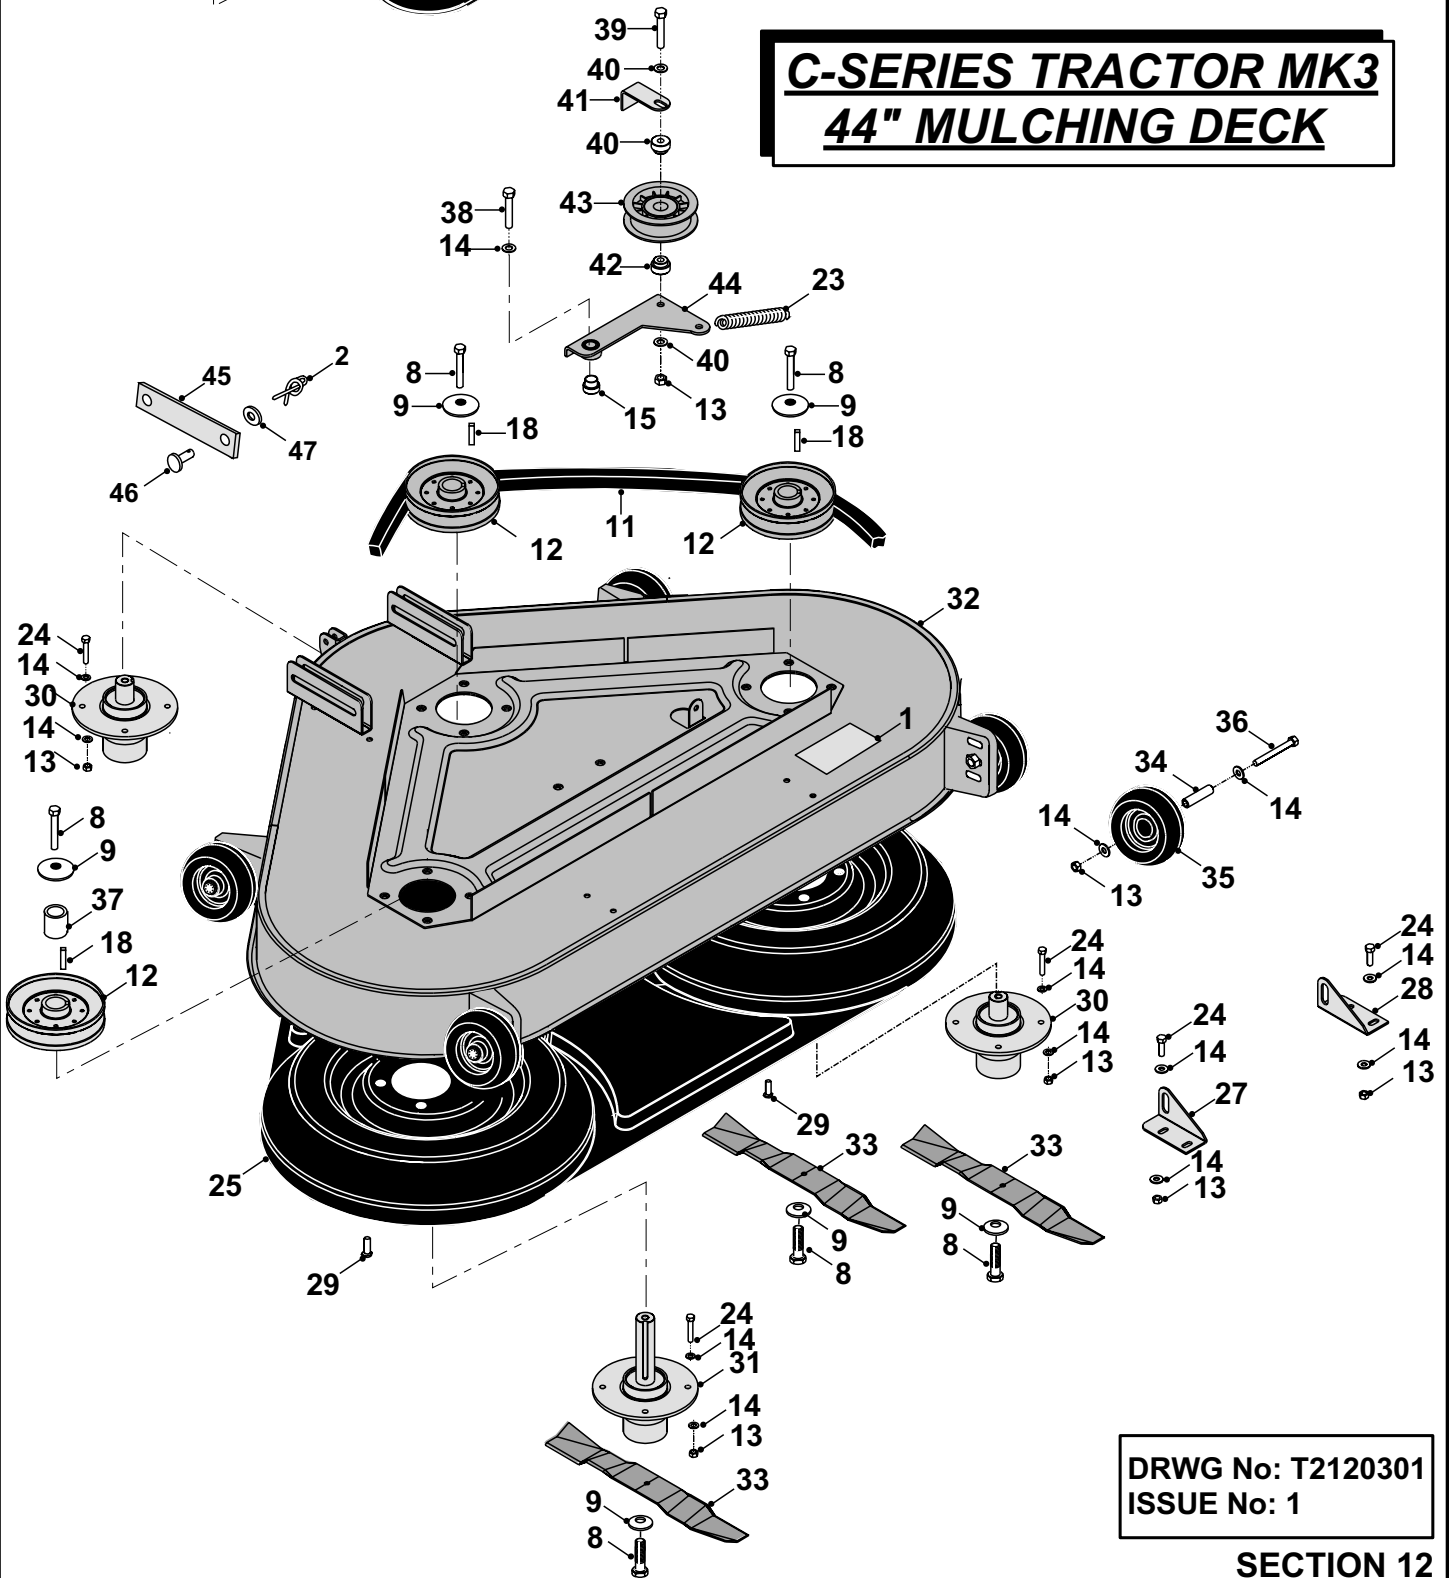

**C-SERIES TRACTOR MK3
44" MULCHING DECK**

DRWG No: T2120301
ISSUE No: 1

44" Mulching deck part list

Bild Nr Ref	Beskrivning / Description	Art Nr: Part Nr:
1	Mulching Deck Decal (44") 112cm (location rear deck)	60 358009401
2	Rue Clip	60 11836700
3	Fir Tree Fastener	60 4958
4	Pulley Cover Lid	60 149497400
5	Decal "Blade Danger"	60 35803300
7	Belt Dayco Super II B56	60 22940100
8	S/Screw 3/8" UNF x 1.1/4"	60 02825300
9	Washer Dome 3/8" id x 3/4" x 1/8"	60 08819900
11	Deck Drive Belt Dayco Super II B85	60 228000800
12	Deck Pulley (5")	60 20869501
13	Nut 5/16" UNF Nyloc	60 04827500
14	Washer 5/16" T4 HP	60 08819700
15	Jockey Pulley Pivot	60 183012500
16	Jockey Pulley Plate Assembly	60 405005700
17	Deck Front Hanging Bracket	60 301056200
18	Key 1" x 1/4" Square	60 09830600
19	Top Cover Driving	60 327180000
20	Rivet	60 12949400
21	Deck Bracket Packer	60 301043000
22	Self Tapping Screw	60 02913100
23	Deck Belt Tension Spring	60 25906200
24	S/Screw 5/16" UNF x 1"	60 02819600
25	44" Mulcher Deck Liner	60 148003900
26	44" Mulcher Deck Lid Cover	60 148004000
27	Mulcher Rear Hanging Bracket (R/H)	60 301062800
28	Mulcher Rear Hanging Bracket (L/H)	60 301062700
29	Rivet	60 12868600
30	Deck Bearing Housing (Short Shaft)	60 40503703
31	Deck Bearing Housing (Long Shaft)	60 40503503
32	44" Mulcher Deck Welded Assembly	60 327016000
33	17" Mulcher Blade	60 169381200
34	Scalp Wheel Hub	60 31337600
35	Anti Scalp Wheel	60 149495800
36	Bolt 5/16" x 2.3/4"	60 01821200
37	Deck Drive Pulley Spacer (39mm)	60 31328301
38	M8 x 45 S/Screw	60 02941000
39	Bolt 5/16" UNF x 1.3/4" lg	60 01820800
40	Washer 5/16" UNF T3	60 08819500
41	Belt Retaining Bracket	60 27105800
42	Jockey Wheel Spacer	60 18831600
43	Jockey Pulley	60 20811500
44	Deck Belt Tension Plate	60 32734600
45	Deck Tension Bar	60 29203800
46	Deck Push Rod Pin	60 31338200
47	Washer 3/8" T3 HP	60 08820100