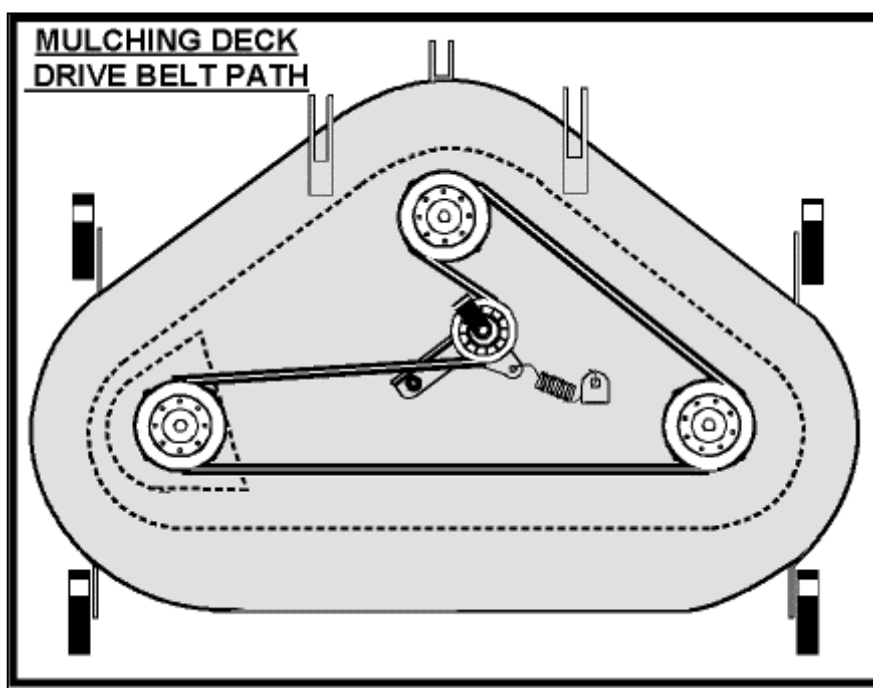

38" Mulching deck part list

Bild Nr Ref	Beskrivning / Description	Art Nr: Part Nr:
44	M8 Captive Nut (6 of)	60 04825800
45	M8 x 20 Screw (6 of)	60 018001500
46	M8 Washer	60 088000100
47	Mulcher Deck Liner	60 148002600
48	Nut M8 Nyloc	60 04823300
49	Washer M8	60 088000100
50	Screw 5/16" x 3/4" UNF	60 01850900
51	Nut Nyloc 5/16" UNF	60 04827500
52	Screw 8mm x 25mm	60 01916900

Remdragningsmönster