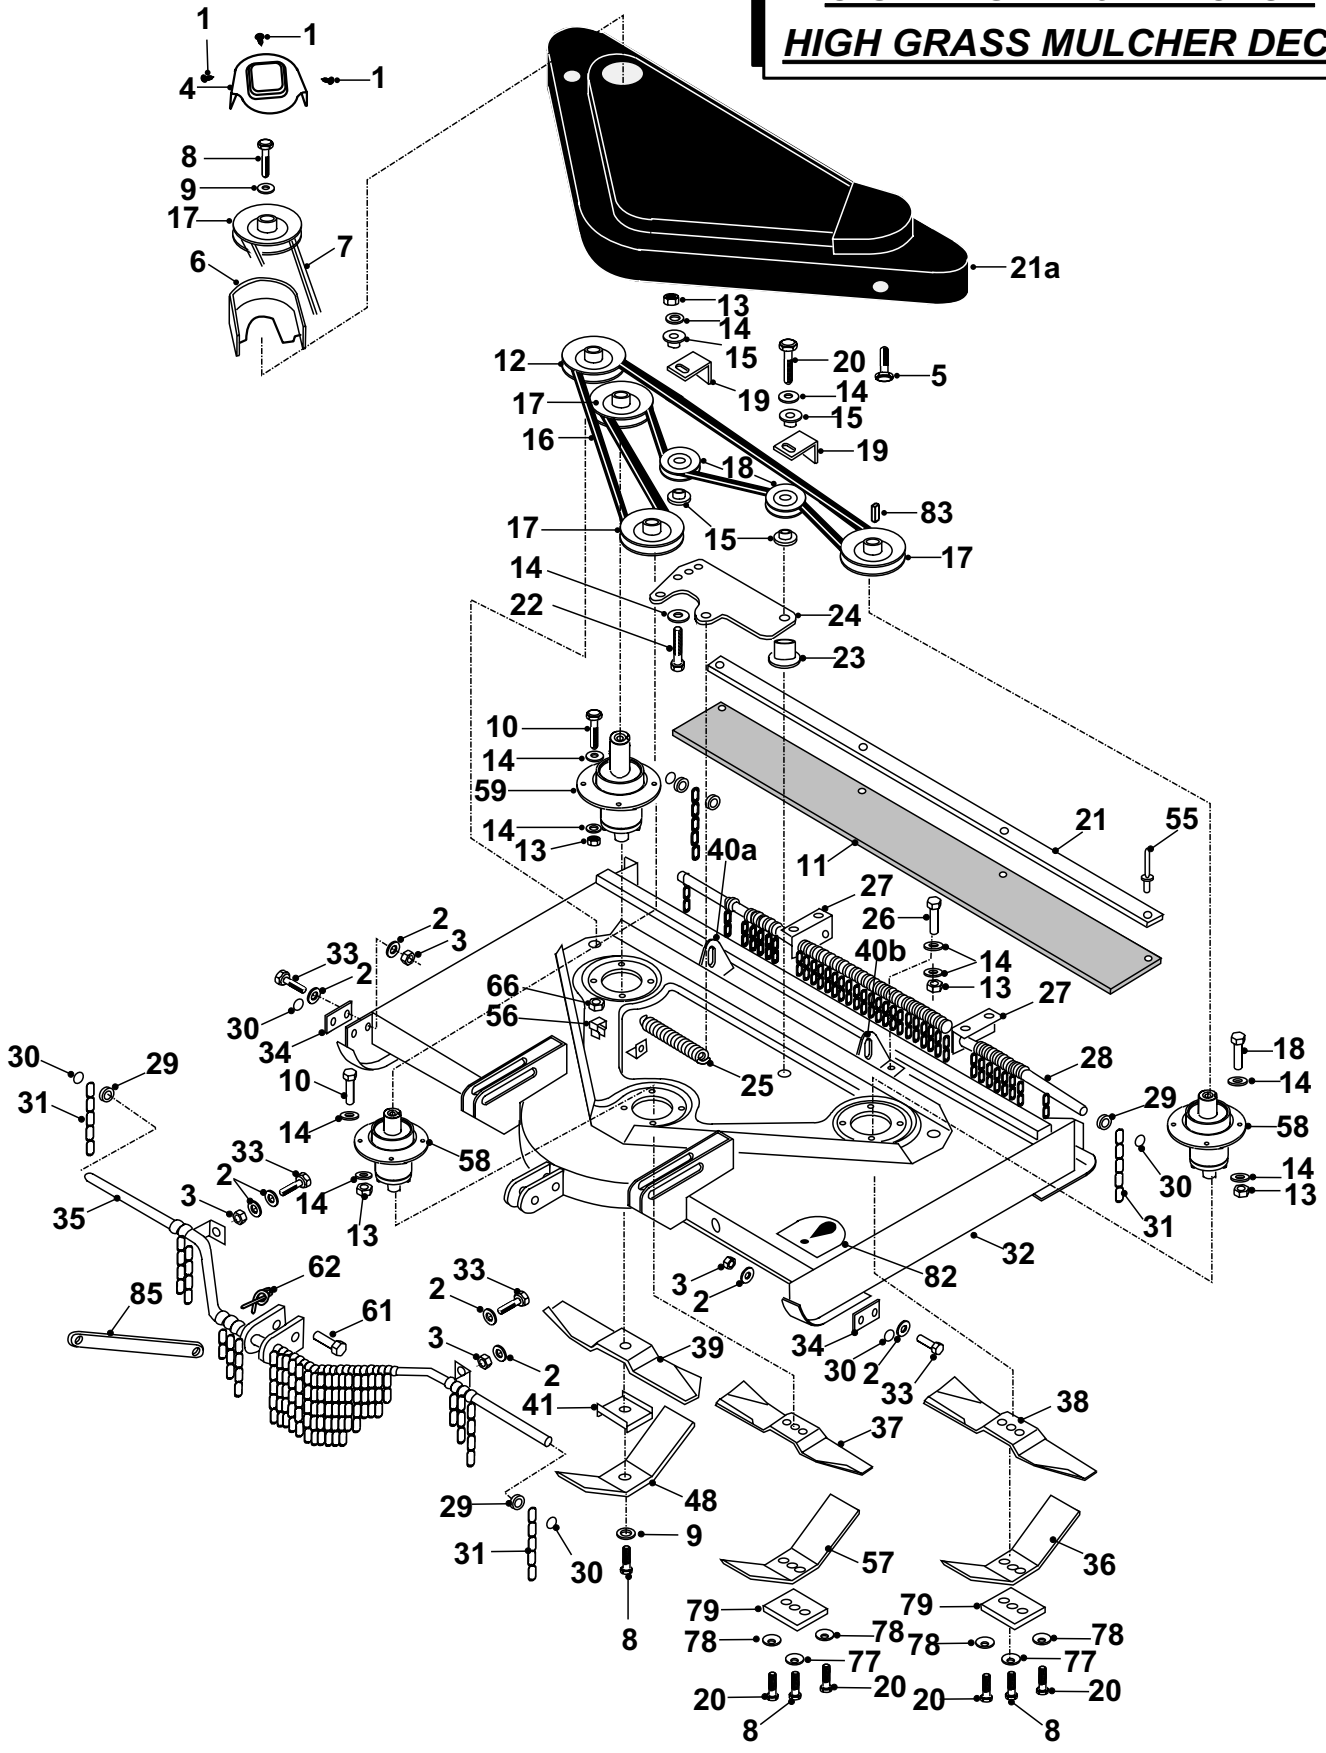

**C-SERIES MK 3 TRACTOR
HIGH GRASS MULCHER DECK**

**DRWG No: T2130301
ISSUE No: 1**

High mulcher deck part list

Bild Nr Ref	Beskrivning / Description	Art Nr: Part Nr:
1	Fir Tree Fastener	60 4958
2	Washer 1/4" ID x 9/16" OD	60 08827800
3	Nut 1/4" UNF Nyloc	60 04819400
4	Pulley Cover Lid	60 149497400
5	Cover Fixing Screw M5 x 16mm Hex Head (S/T)	60 02912200
6	Deck Drive Top Cover	60 327180100
7	Deck Drive Belt B51	60 228000100
8	Bolt 3/8" UNF x 1.1/4" HT	60 02825300
9	Washer 3/8" ID x 1/8"	60 08819900
10	Set Screw 5/16" x 1" UNF	60 02819600
11	Rear Deck Rubber Flap	60 148004800
12	Idler Pulley 5"	60 20869600
13	Nut 5/16" UNF Nyloc	60 04852700
14	Washer 5/16" T4 HP	60 08819700
15	Jockey Pulley Spacer	60 18831600
16	36" Deck Belt (Gates AA105)	60 22869800
17	Deck Pulley 5"	60 20869501
18	Jockey Pulley	60 20811500
19	Belt Retaining Bracket	60 27105800
20	Bolt 5/16" UNF x 2.3/4	60 01821200
21	H.G.M. Fixing Strip	60 301053800
21a	Plastic Cover (H.G.M)	60 148002700
22	Screw 5/16" UNF x 1.3/4"	60 01820800
23	Belt Tension Plate Spacer	60 31328900
24	Belt Tension Plate	60 32731000
25	Spring	60 25906200
26	Bolt 5/16 UNF	60 02827600
27	Rear Chain Rod Support Bracket	60 301049400
28	Rear Chain Rod	60 313007200
29	Chain Spacer	60 183011900
30	Dome Head Washer 5/16"	60 07937700
31	Chain	60 238000300
32	Deck Shell (Welded Assembly)	60 321001100
33	Set Screw 1/4" x 3/4"	60 02827700
34	Chain Rod End Locating Plate	60 301049200
35	Front Chain Rod Support Bracket	60 301049100
36	Angled Blade (left - 3 holes) (Echo)	60 16000300
37	Deck Blade (middle - 3 holes) (Echo)	60 16000600
38	Deck Blade (left - 3 holes) (Echo)	60 16000500
39	Deck Blade (right - 1 hole) (Echo)	60 16000400
40a	Rear Deck Hanging Bracket - RH	60 30121300
40b	Rear Deck Hanging Bracket - LH	60 30121400
41	Locking Tab (Echo)	60 16000700
48	Angled Blade (left - 1 hole) (Echo)	60 16000100
55	Rivet	60 12855800
56	Captive Nut	Not Applicable**
57	Angled Blade (middle - 3 holes) (Echo)	60 16000300
58	Deck Bearing Housing (short - Middle & left)	60 40503604
59	Deck Bearing Housing (long - right)	60 40503504
61	Push Rod Fixing Bolt	60 183013200
62	Rue Clip	60 11836700