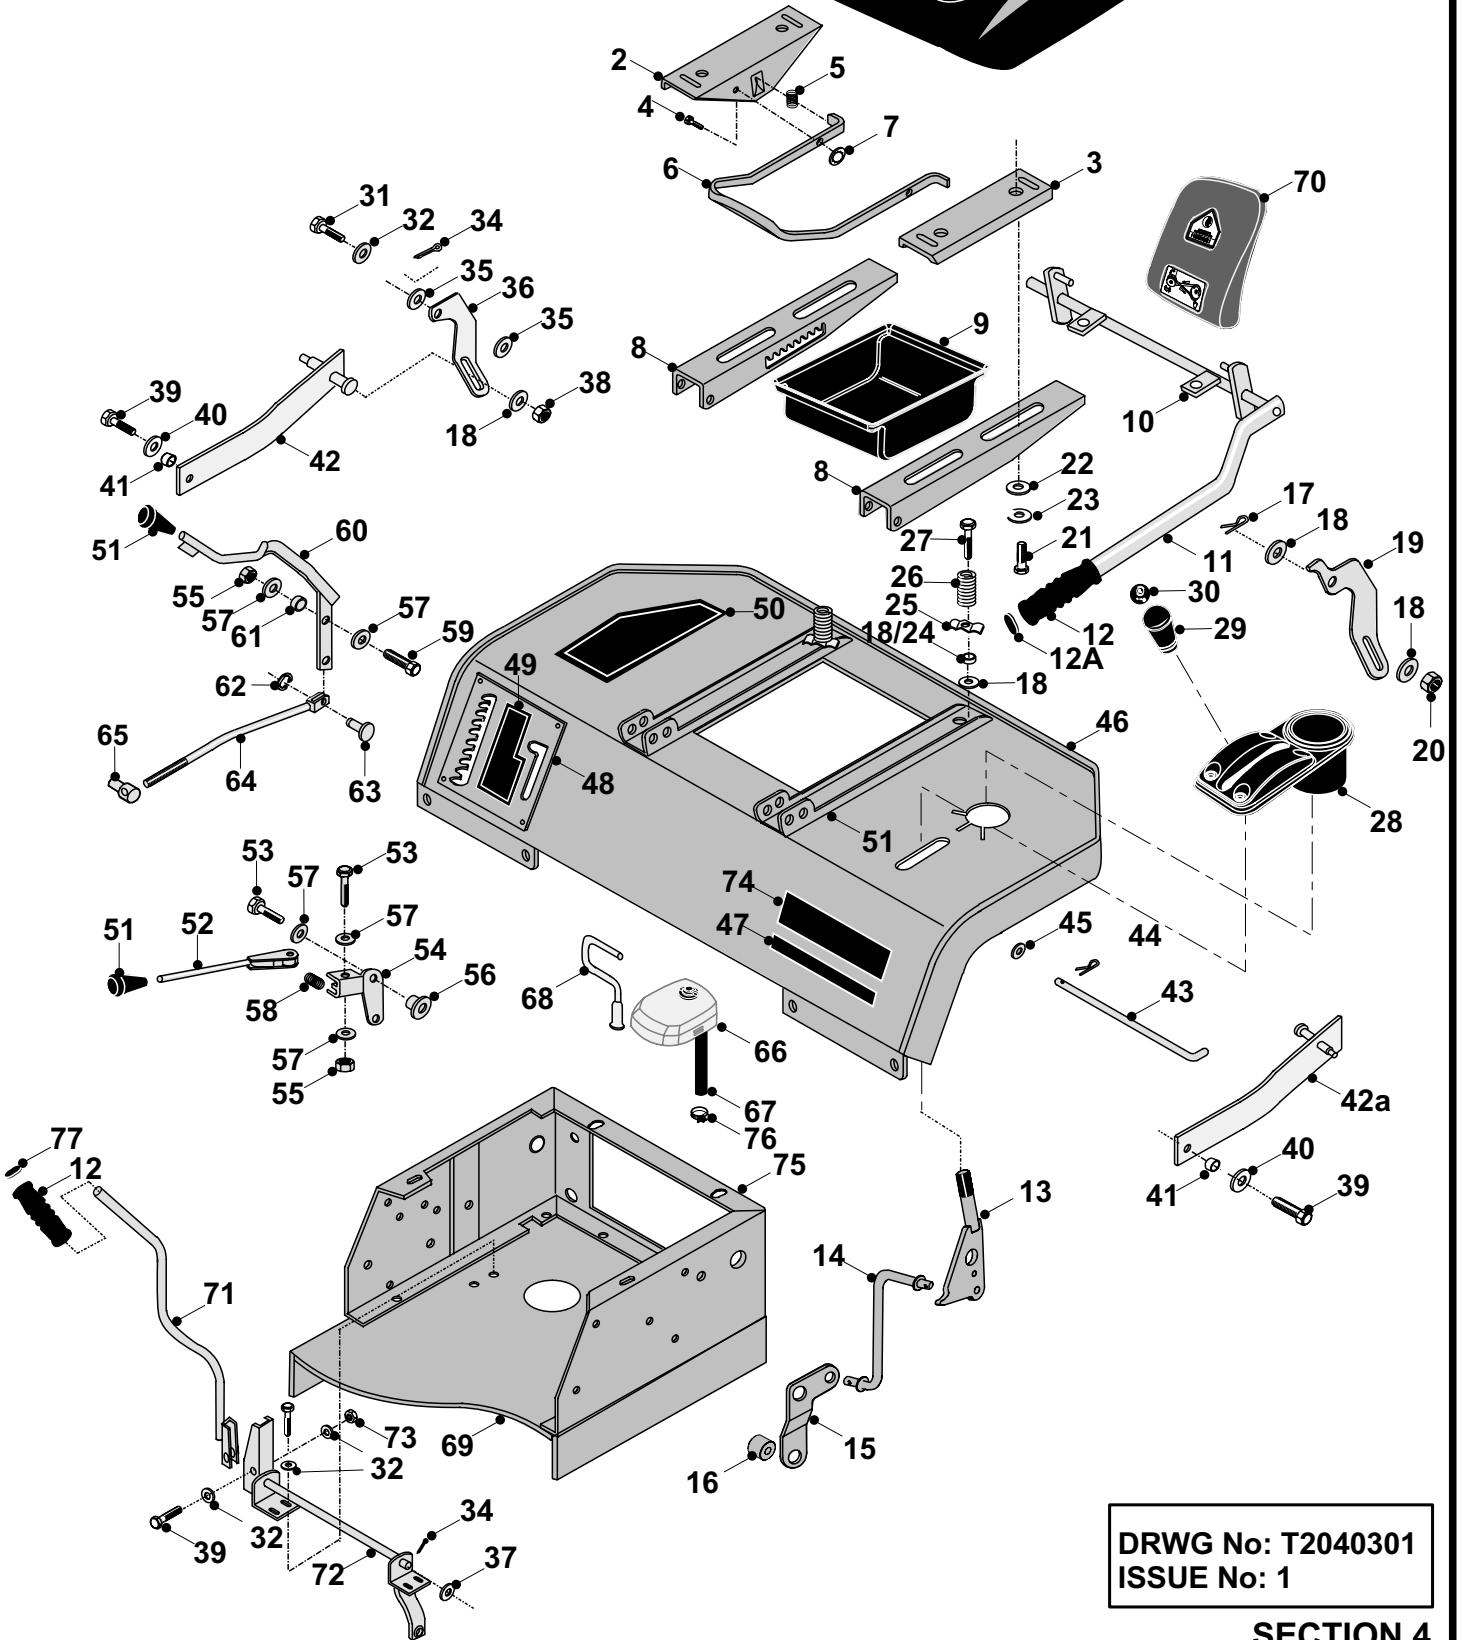

**C-SERIES TRACTOR MK3
REAR BODY ASSEMBLY**

DRWG No: T2040301
ISSUE No: 1

Rear body assembly

Bild Nr Ref	Beskrivning / Description	Art Nr: Part Nr:
1	Seat	60 14947200
2	Seat Plate Adjuster R/H	60 30117900
3	Seat Plate Adjuster L/H	60 30118000
4	Rivet 1/4" x 1/2"	60 12885800
5	Compression Spring Universal	60 25831100
6	Seat Handle	60 30203100
7	Starlock Washer	60 08868700
8	Adjustable Seat Channel R/H	60 30117700
	Adjustable Seat Channel L/H	60 30117800
9	Tool Tray	60 14848500
10	Hanging Plate	60 32733300
11	Sweeper Lift Assembly	60 32733200
12	Soft Foam Grip	60 38936500
12a	Soft Foam Grip End Plug	60 14880500
13	Handbrake Handle	60 320024300
14	Handbrake Link Rod	60 320024200
15	Handbrake Chassis Joggle Plate	60 301137800
16	Handbrake Chassis Joggle Plate Boss	60 183027400
17	Rue Clip	60 11836700
18	Washer 5/16" T4	60 08819700
19	Sweeper Lift Hook L/H	60 307177100
20	Nyloc Nut 3/8" UNF	60 04820200
21	Bolt M8 x 15mm	60 018020100
22	Washer M8	60 088000200
23	Hose Clip	60 11867100
24	Seat Spring Spacer (H.E.only)	60 31330800
25	Spring Retaining Washer (seat)	60 27835400
26	Adjustable Seat Spring	60 25845600
27	Bolt 3/8" UNF x 1.1/2"	60 01855000
28	Handbrake Cup Holder	60 148013900
29	Handbrake Knob	60 187185300
30	Handbrake Handle Self Adhesive Badge	60 359505100
31	Bolt 5/16" UNF x 3/4"	60 02827600
32	Washer 5/16" T4	60 08819700
34	Split Pin 1/8" x 1"	60 07823300
35	Washer 1/2" T3	60 08822500
36	Sweeper Lift Hook R/H	60 307177100
37	Washer 1/8" T3 HP	60 08820100
38	Nut 3/8" UNF Nyloc	60 04820200
39	Bolt 5/16" UNF x 1.1/4"	60 01820600
40	Washer 40 x 8.3mm I.D. x 3mm	60 08104400
41	Spacer 9 x 8.3mm I.D.	60 31302700
42	Sweeper Link Arm (R/H)	60 32725900
42a	Sweeper Link Arm (L/H)	60 32726000
43	Seat Pivot Rod	60 31301800
44	R-Clip 2mm	60 07823700
45	Washer 5/16" T3 LP	60 08819500
46	Rear Body Panel	60 327028500
47	Deck Size Decal 97cm/38"	60 35931600
	Deck Size Decal 107cm/42"	60 35931700
	Deck Size Decal 122cm/48"	60 35931800