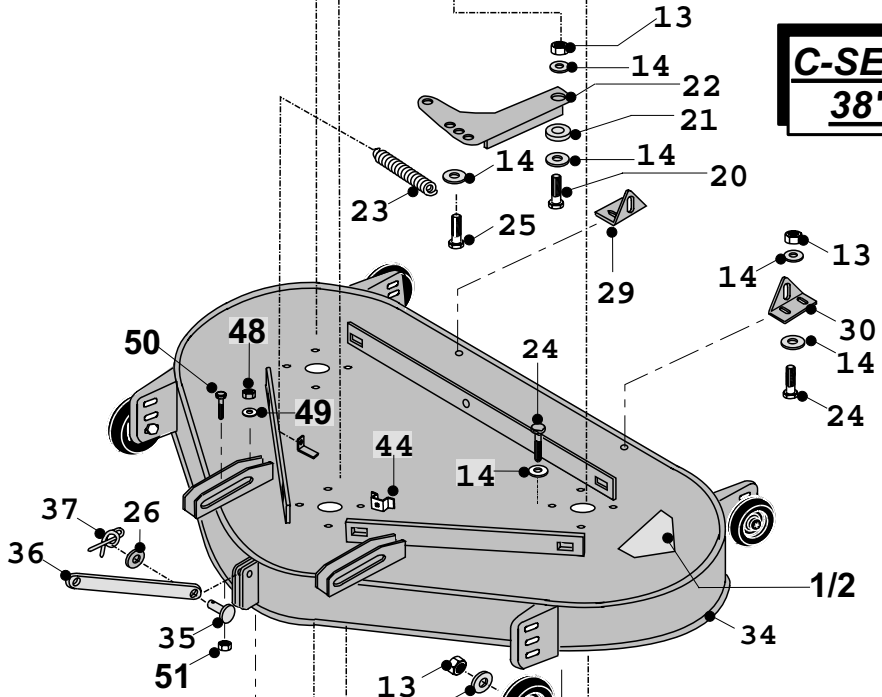

**C-SERIES TRACTOR MK3
38" MULCHING DECK**

DRWG No: T2110301
ISSUE No: 1