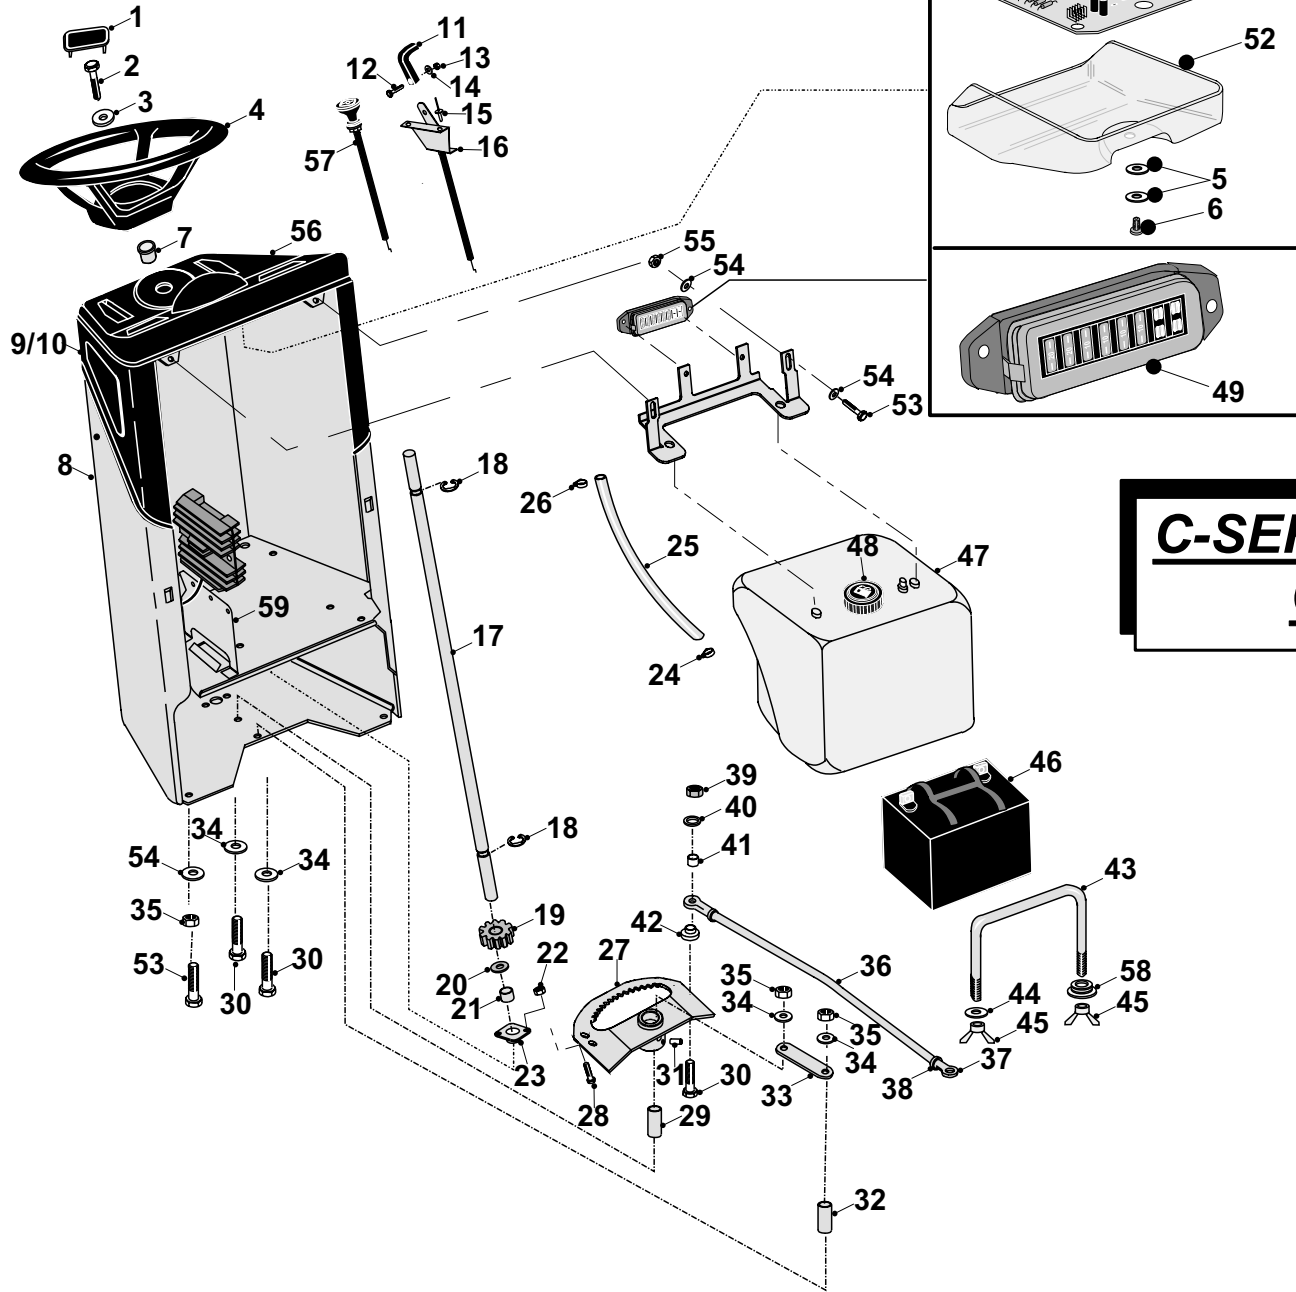

C-SERIES TRACTOR MK3
CONSUL ASSY

DRWG No: T2030301
ISSUE No: 1

SECTION 3

Consul assembly

Bild Nr Ref	Beskrivning / Description	Art Nr: Part Nr:
1	Steering Wheel Cap	60 14938700
2	Bolt 5/16" UNF x 1"	60 02819600
3	Washer 5/16" T4 HP	60 8819700
4	Steering Wheel	60 14928200
6	Screw No.10 x 1/2" long Flat Ended Pozi Drive Self Tapping	60 028663300
7	Column Upper Bush	60 14801800
8	Consul Assembly	60 327028400
9	Knee Pad R/H	60 14859200
10	Knee Pad L/H	60 14859300
11	Control Lever Knob	60 14810400
12	Screw M4 x 12mm Pozi Pan	60 02826300
13	Nyloc Nut M4	60 04826400
14	Washer M4	60 8826200
15	Rivet 3.2mm x 10mm	60 12863100
16	Throttle Control 13,14,18 & 20HP	60 528004600
	Throttle Control 16 HP	60 528005400
17	Steering Column	60 31328400
18	E-Clip 5/8"	60 07823400
19	Steering Pinion 12t	60 213112100
20	Washer 5/8" T3 LP	60 08822700
21	Steering Rod Spacer	60 18401500
22	Nyloc Nut 5/16" UNF	60 04827500
23	Column Lower Bearing	60 10801700
24	Spring Type Hose Clip	60 11867100
25	Fuel Feed Pipe 40cm	60 14803200
26	Jubilee Clip	60 11856900
27	Steering Quadrant 17t	60 327015800
28	Bolt 5/16" UNF x 3/4"	60 028927600
29	Steering Rack Pivot	60 31337400
30	Bolt 3/8" UNF x 2.1/2"	60 01821600
31	Grease Nipple 5/16" UNF	60 11808600
32	Steering Support Boss	60 31337500
33	Steering Link Plate	60 27102400
34	Washer 3/8" T3 HP	60 08820100
35	Nyloc Nut 3/8" UNF	60 04820200
36	Steering Link Rod	60 313007800
37	Rod Joint 10mm	60 10872600
38	Bolt 3/8" UNF x 2.1/2"	60 01821600
39	Nyloc Nut 3/8" UNF	60 04820200
40	Washer 3/8" T3 HP	60 08820100
41	Spacer 3/8" Internal x 7mm	60 31302900
42	Rose Joint Shoulder Boss - Short	60 31339600
43	Battery Clamp	60 31308500
44	Washer 1/4" T4 HP	60 08874300
45	Wing Nut	60 04822600
46	Battery	60 458141200
47	Fuel Tank	60 14803000
48	Fuel Tank Cap	60 52803100
49	Fuse Box Holder	60 301139400
50	Fuel Tank & Fuse Box Bracket	60 307187400