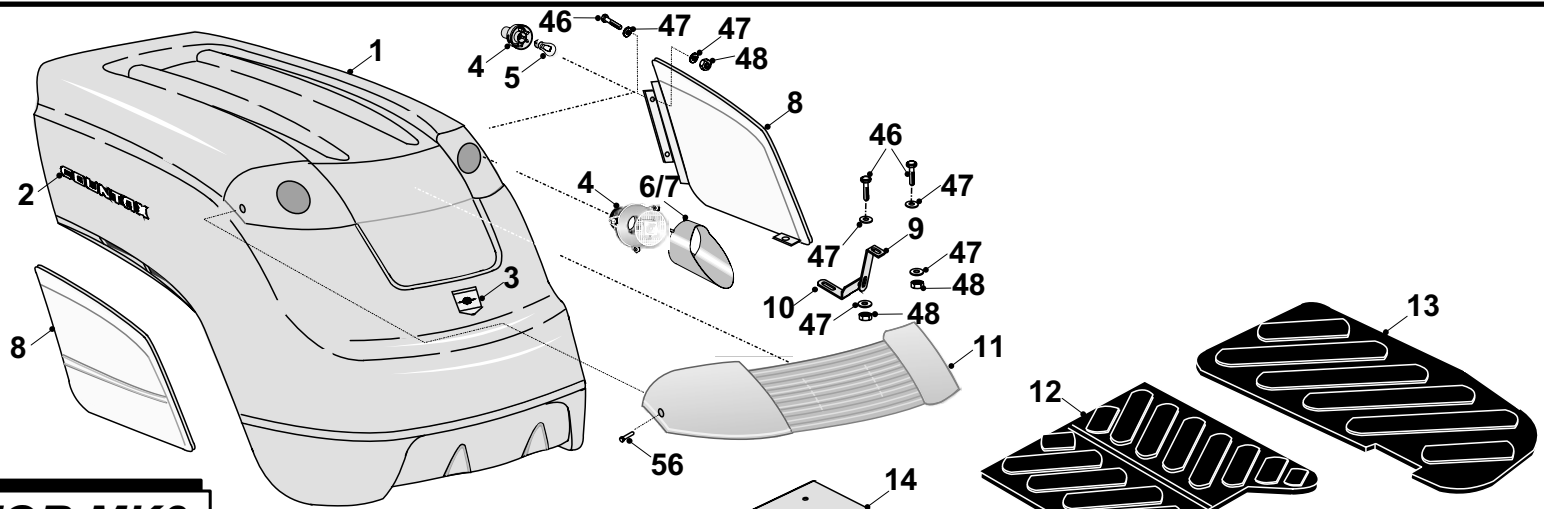

C-SERIES TRACTOR MK3 **FRONT AXLE ASSY**

DRWG No: T2010301
ISSUE No: 1

SECTION 1

Front axle Assambly

Bild Nr Ref	Beskrivning / Description	Art Nr: Part Nr:
1	Chassis	60 327023300
2	Steering Arm	60 32702500
3	Washer M10	60 088002400
4	Coach Bolt M10 x 60mm	60 01800500
5	Nyloc Nut M10	60 048000600
6	E-Clip	60 07921200
8	Stub Axle Spacer (C800)	60 18306200
	Stub Axle Spacer	60 30127900
9	Bearing 62032 RS 3/4"	60 10802200
10	Hub Cap	60 14811800
11	Washer 46mm x 13mm I.D.	60 30128100
12	Washer 1" x 1/2" I.D.	60 08822500
13	Washer 3/4" T3 LP	60 08822900
14	Front Wheel	60 32701150
15	Front Tyre	60 19802800
	Valve Assembly	60 14889200
16	Front Axle Beam Assembly	60 327014700
17	Washer 32mm x 91.51 I.D.	60 30127900
18	Bolt 3/8" UNF x 3.1/2"	60 01821700
19	Rose Joint Boss	60 31302400
20	Stub Axle L/H	60 327008900
21	Stub Axle R/H	60 327009000
22	Track Rod	60 07921200
23	Locknut M10	60 04872100
24	Rod Joint 10mm	60 10872600
25	Rose Joint Shoulder Boss Long	60 31337100
26	Spacer 7mm x 10mm I.D.	60 31302900
27	Washer 3/8" T3 HP	60 08820100
28	Nyloc Nut 3/8" UNF	60 04820200
29	Bonnet Hinge Bracket L/H	60 301136300
	Bonnet Hinge Bracket R/H	60 301136400
30	Bonnet Spring	60 25805200
31	Bonnet Stop L/H	60 301136501
	Bonnet Stop R/H	60 301136601
32	Chassis Front	60 27115550
33	Washer 5/16" T4 HP	60 08819700
34	Bolt 5/16" UNF x 1"	60 02819600
35	Deck Tension Cradle	60 327009800
36	Deck Tension Rod Trunnion	60 18805500
37	Rue Clip	60 11836700
38	Spacer 9mm x 8.3mm I.D.	60 31302700
39	Nyloc Nut 5/16" UNF	60 04827500
40	Washer 5/16" T3 HP	60 08819700
41	Washer 3/8" T3 HP	60 08820100
42	Deck Tension Rod	60 31805600
43	Stainless Steel Bull Bar Assembly	60 327028000
44	Bullbar Plastic End Caps	60 148014400