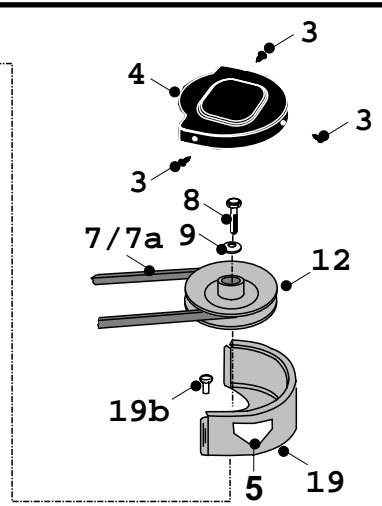

**C-SERIES TRACTOR MK3
38" MULCHING DECK**

DRWG No: T2110301
ISSUE No: 1