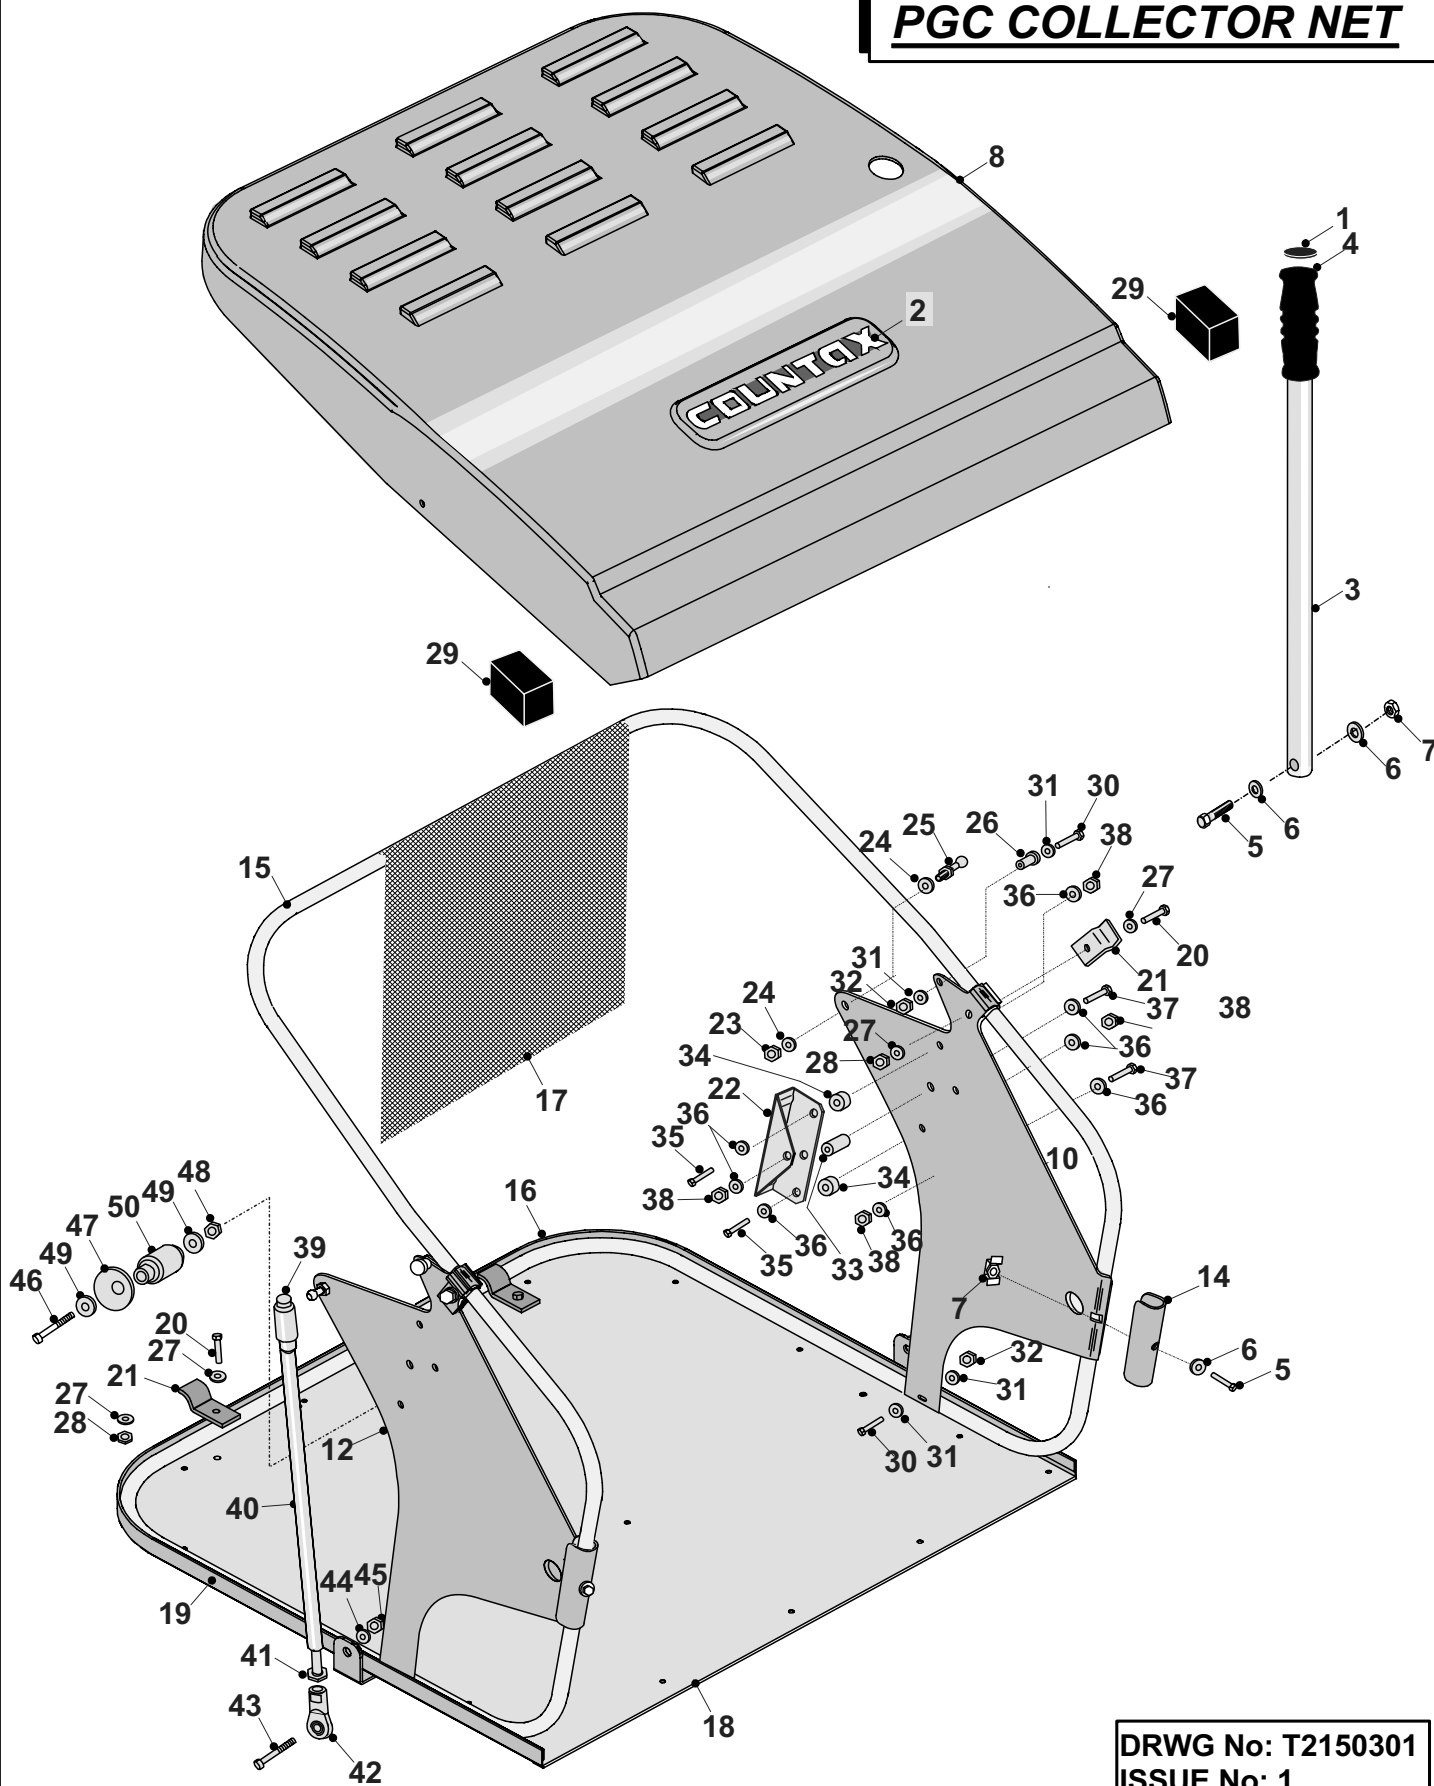

C-SERIES TRACTOR MK3 PGC COLLECTOR NET

DRWG No: T2150301
ISSUE No: 1

SECTION 15

Powered grass collecternet part list

Bild Nr Ref	Beskrivning / Description	Art Nr: Part Nr:
1	Soft Foam Grip End Plug	60 14880500
2	Countax Decal	60 32932500
3	Net Tipping Handle	60 48402800
4	Net Tipping Foam Grip	60 38936500
5	Bolt M6 x 35mm	60 028007000
6	Washer M6	60 088003000
7	Captive Nut M6 x 3mm	60 049381900
8	Net Lid	60 148006200
10	Sweeper Side Net Plate L/H	60 307187200
12	Sweeper Side Net Plate R/H	60 307187300
14	Net Frame Clamping Plate	60 30149600
15	Net Frame Top	60 174006800
16	Net Frame Bottom	60 174006900
17	Net	60 389471901
18	Net Floor (Galvanised)	60 301058300
19	Floor Surround (Galvanised)	60 307026400
20	Bolt M6 x 20mm	60 018000300
21	Frame Tube Clamp	60 301008400
22	Tipping Handle Channel	60 307177300
23	Nut Nyloc M10	60 04886100
24	Spacer	60 183025600
25	Ball End Shaft 10mm	60 183010300
26	Net Lid Spacer	60 18321000
27	Washer M6	60 088000300
28	Nut Nyloc M6	60 04920500
29	Foam Block	60 148009300
30	Screw M6 x 40mm	60 01901000
31	Washer M6	60 088000300
32	Nut Nyloc M6	60 04920500
33	Spacer 32 x 14 x 10 i.d.	60 31330800
34	Spacer 26 x 18 x 8 i.d.	60 183024001
35	Bolt M8 x 35mm	60 01935700
36	Washer M8	60 088000200
37	Bolt M8 x 20mm	60 018000300
38	Nut M8	60 04822300
39	Quick Release Ball Joint	60 183024900
40	Link Arm Support	60 183010400
41	Locknut M10	60 04872100
42	Rod End M10	60 10872600
43	Screw M10 x 25mm	60 028002300
44	Washer M10	60 088002400
45	Half Nut Nyloc	60 068000400
46	Bolt M8 x 55mm	60 028662600
47	Domed Washer	60 307029900
48	Nut Nyloc M8	60 04920100
49	Washer M8	60 088000200
50	Bag Frame Pivot	60 183023900