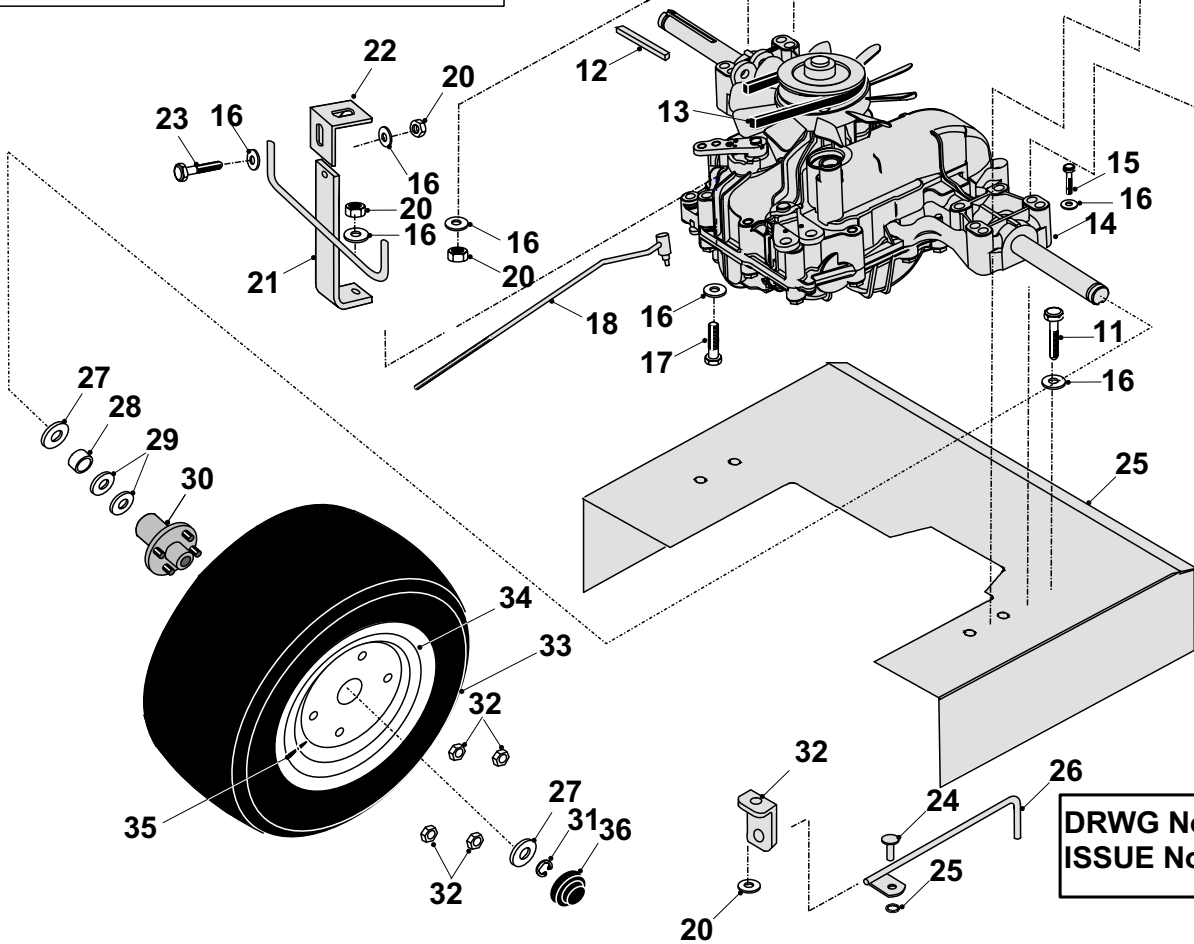

**C-SERIES TRACTOR MK3
HYDROSTATIC TRANSAXLE**

DRWG No: T2060301
ISSUE No: 1

SECTION 6