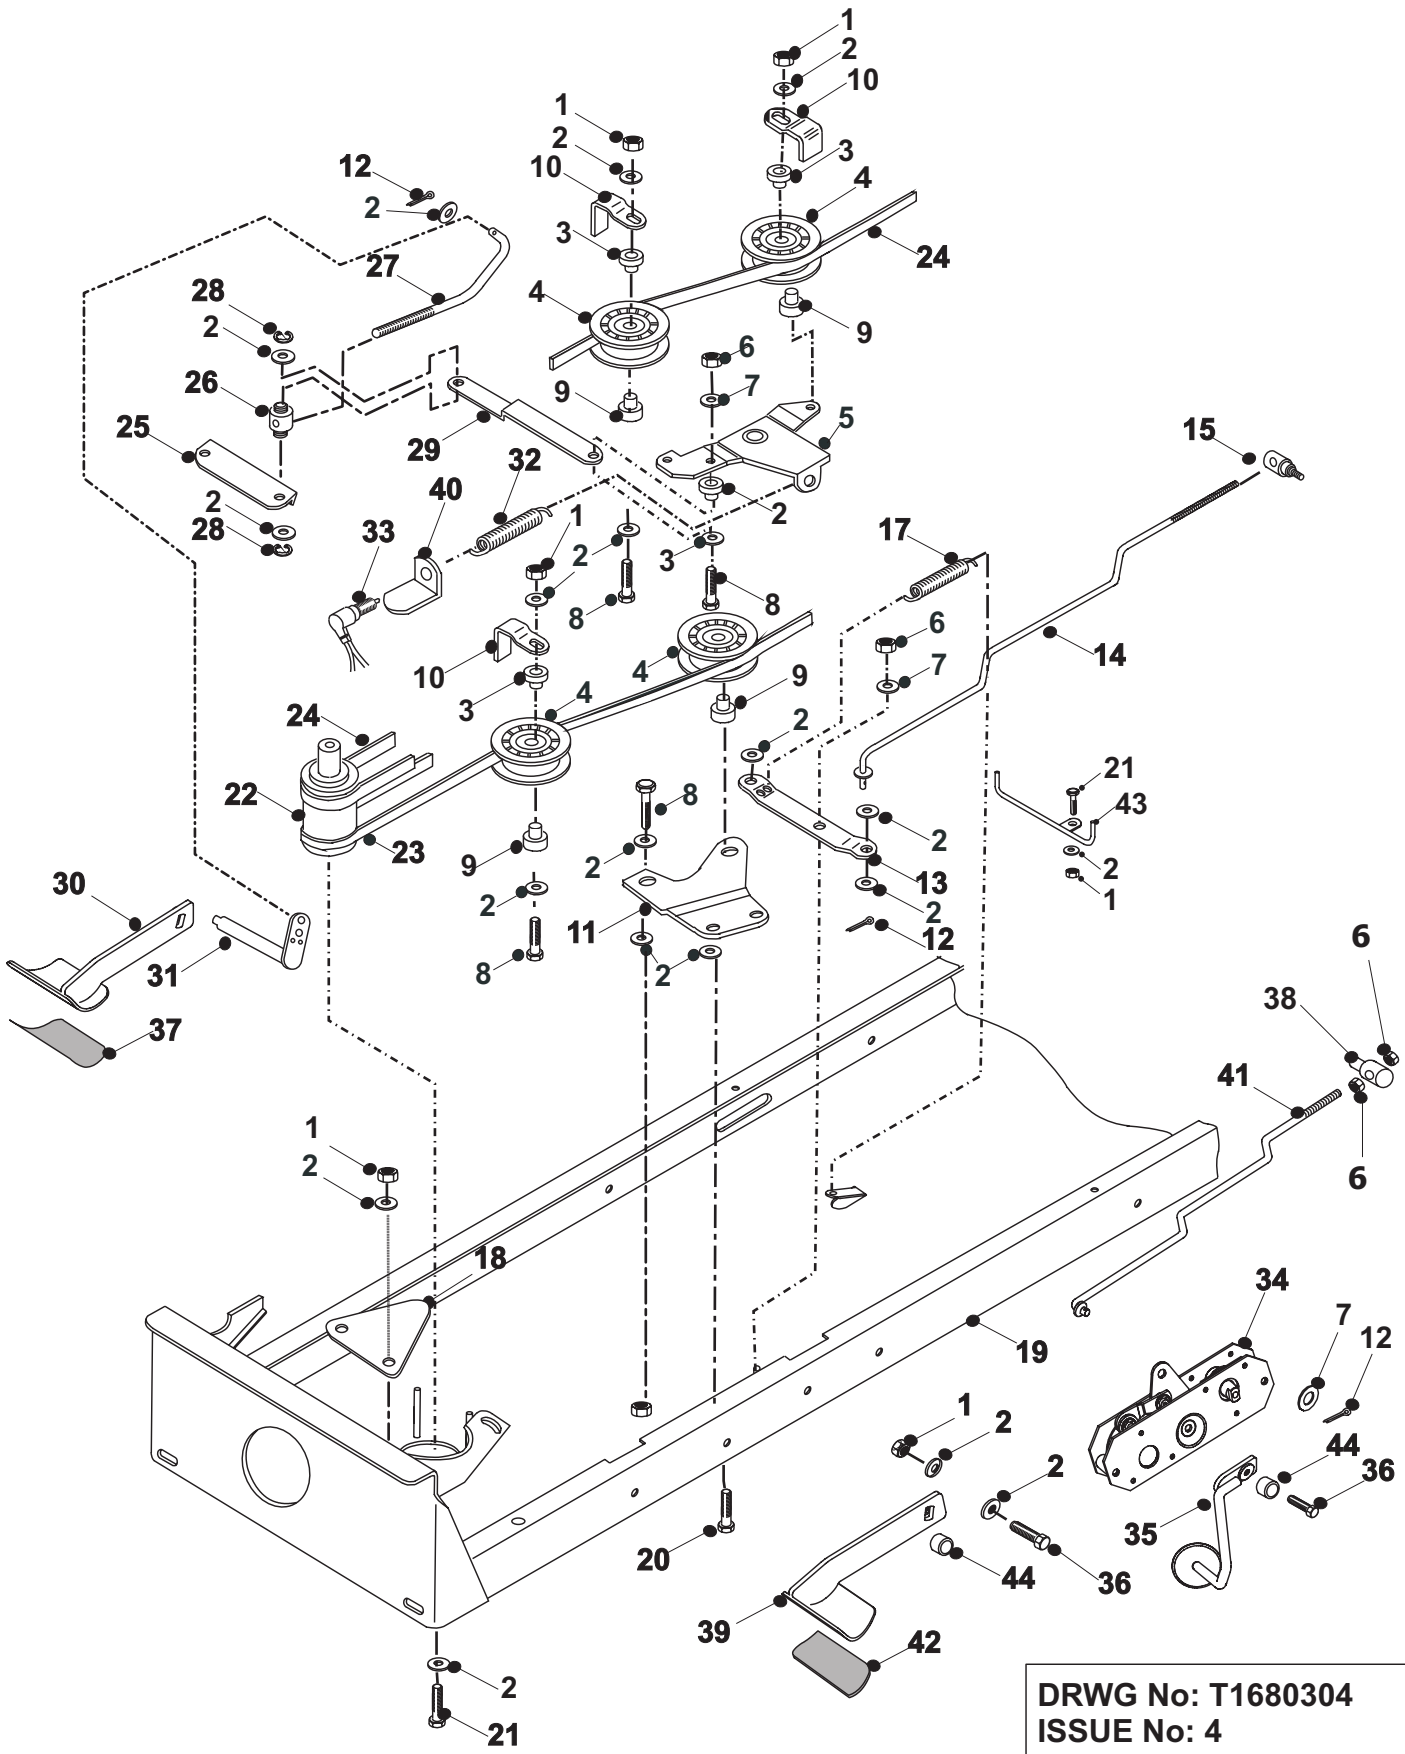

WESTWOOD TRACTOR P.T.O & TRANSMISSION DRIVE ASSEMBLY

DRWG No: T1680304
ISSUE No: 4

SECTION 4

**WESTWOOD TRACTOR
P.T.O. & TRANSMISSION DRIVE.
ASSEMBLY PARTS LIST**

	PART DESCRIPTION	PART NUMBER
1	M8 Nyloc Nut	04920100
2	M8 Washer	08819501
3	Spacer Jockey Wheel	18831600
4	Tx PTO Jockey Pulley	20811500
5	Transmission Pulley Plate	327020500
6	M10 Nyloc Nut	04886100
7	Washer 10.8 i.d x 20.7 o.d x 2mm Thk	088002400
8	Bolt M8 x 50mm	018001800
9	Jockey Cap	31351100
10	Belt Retaining Bracket	27105800
11	P.T.O. Transmission Swivel Plate	327012900
12	Split Pin 1" x 1/8"	06823300
13	Snake Plate	27103800
14	P.T.O. Lever	32708701
15	Trunnion (PTO Engage)	18806100
17	Belt Tension Spring	25849600
18	Clutch Retaining Bracket	302007000
19	Chassis	32702400
20	Bolt M8 x 45mm	02941000
21	Bolt M8 x 20mm	02825900
22	Magstop Engine Pulley	31330502
23	Transmission Belt A82	2281110A
24	A79 Super II Belt	229503400
25	Clutch Link Arm	301046800
26	Trunnion	18806100
27	Clutch Link Rod	313009500
28	19mm External Circlip	07921200
29	Clutch Link Arm	301069700
30	Brake Pedal Plate	327174000
31	Clutch Pedal Shaft	327020300
32	Safety Switch Spring	25813801
33	Pull Safety Switch	44813400
34	Transmission Cassette	409429501
35	Reverse Pedal	327173800
36	Bolt M8 x 25mm	01902300