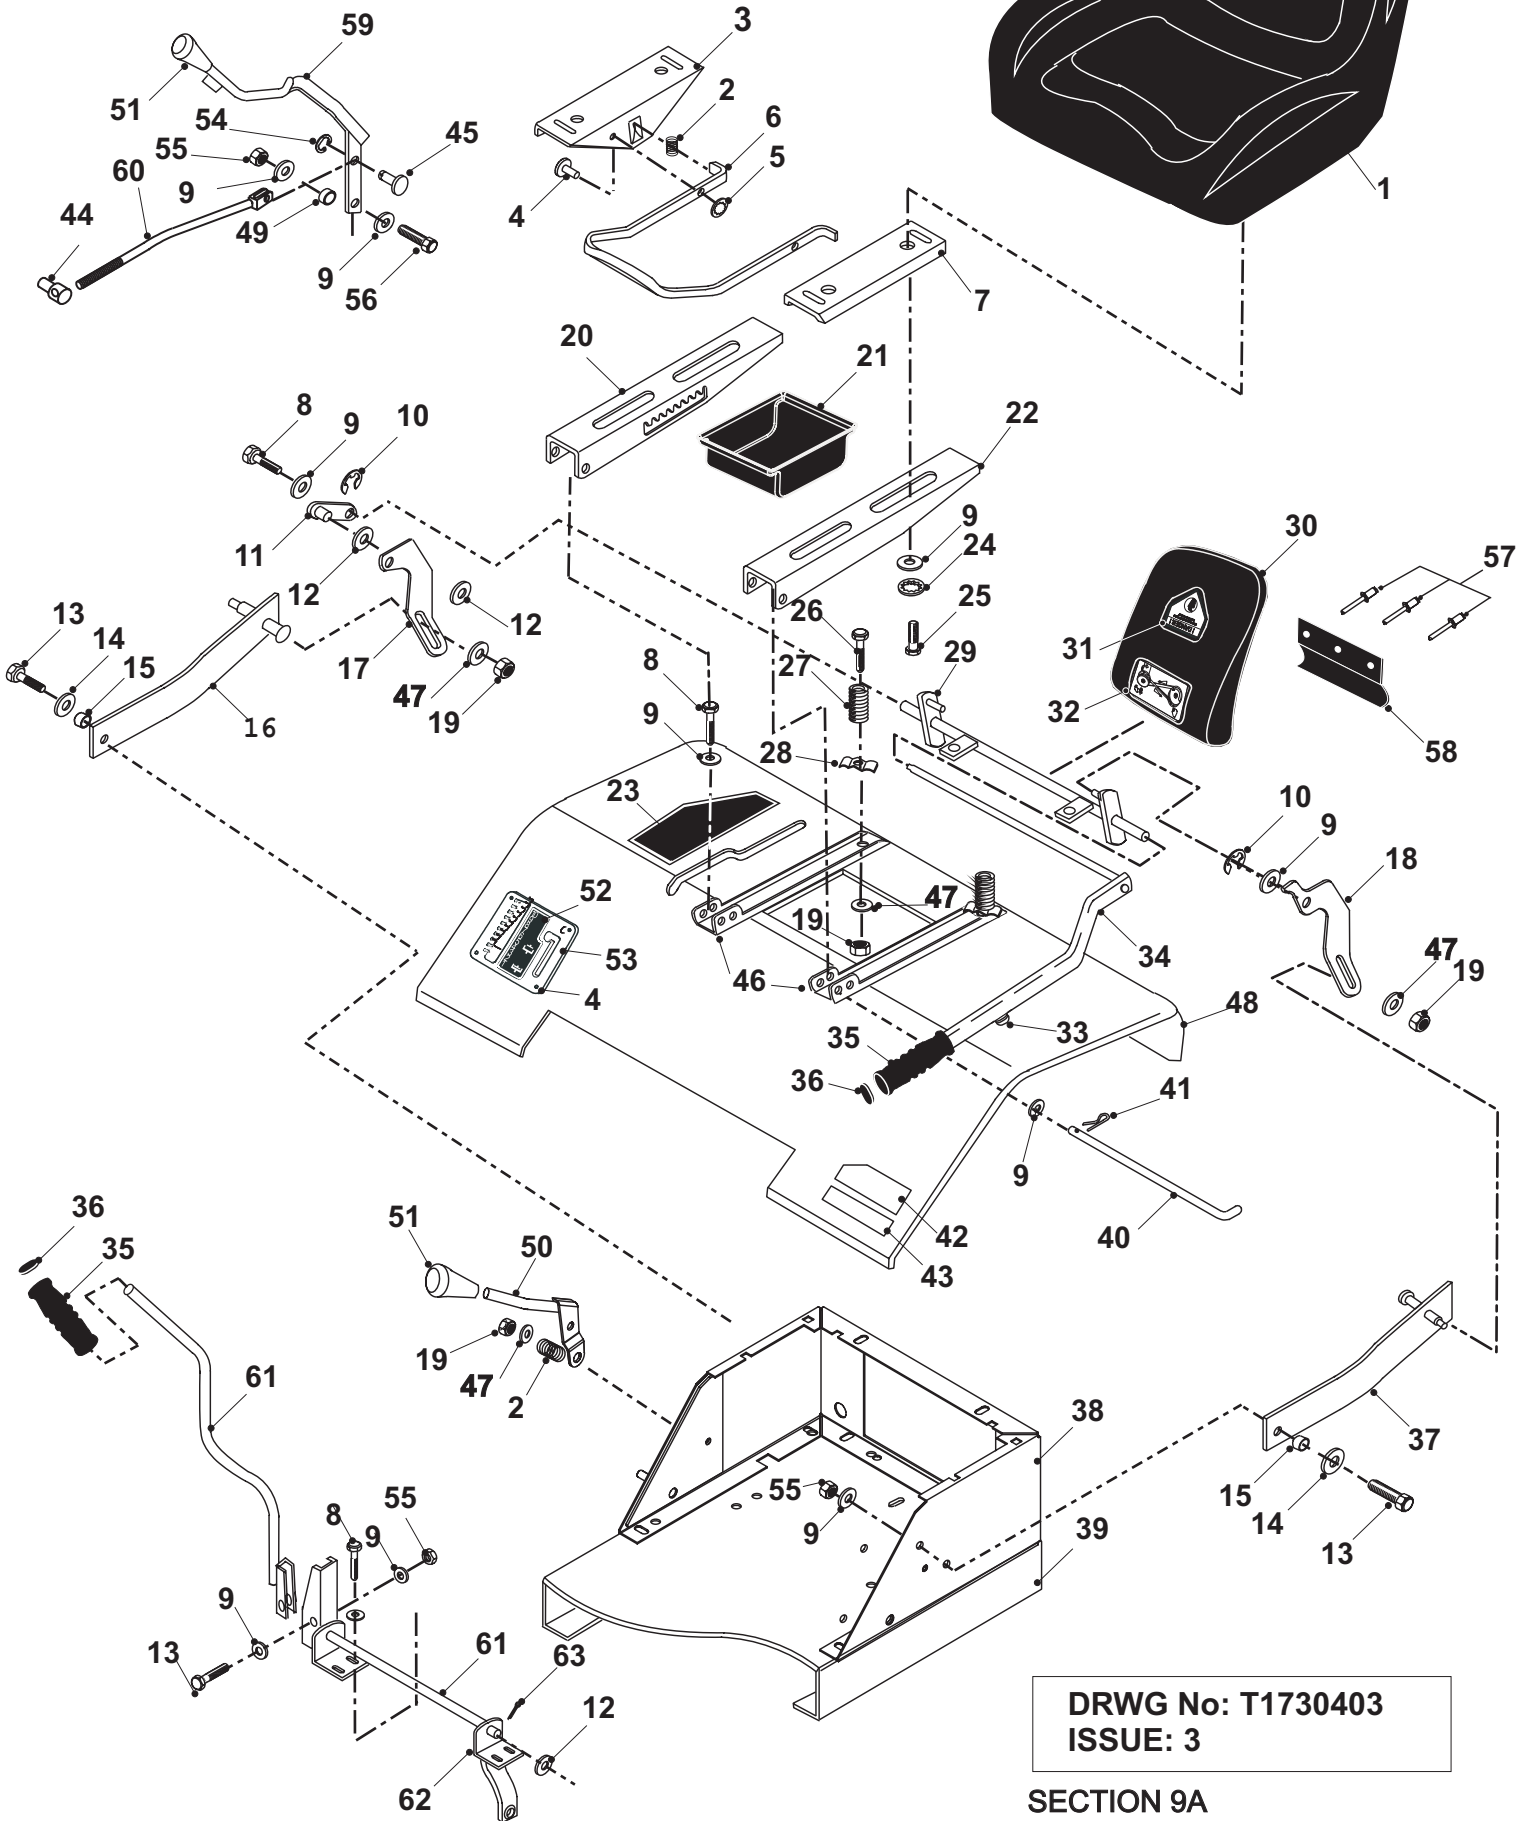

**WESTWOOD
TRACTOR MANUAL
REAR BODY ASSEMBLY**

**DRWG No: T1730403
ISSUE: 3**

SECTION 9A

**WESTWOOD TRACTOR MANUAL
REAR BODY ASSEMBLY PARTS LIST**

	PART DESCRIPTION	PART NUMBER
1	Seat	14947200
2	Spring	25831100
3	Seat Plate Adjuster R/H	30117900
4	¼" x ½" Flat Head Solid Rivet	12855800
5	Starlock Washer ¼"	08868700
6	Seat Handle	30203100
7	Seat Plate Adjuster L/H	30118000
8	Bolt M8 x 20mm	02825900
9	M8 Washer	08819501
10	E Clip M12 Plated	078000800
11	PTO Pivot End	32704800
12	M12 Washer	088418500
13	Bolt M8 x 35mm	018001600
14	Washer 40 x 8.3 id x 3mm	08104400
15	Spacer 9 x 8.3mm id	31302700
16	Tractor PGC Link Arm R/H	32725900
17	Sweeper Lifting Hook	27114200
18	Link Hook Rear Body	307177100
19	M10 Nyloc Nut	04886100
20	R/H Seat Runner Upper	327173700
21	Tool Tray	149496700
22	L/H Seat Runner Upper	327173600
23	Gear Select Decal	35949300
24	10mm Starlock Washer	088002100
25	Bolt M10 x 20mm	02800300
26	Bolt M10 x 40mm	019479100
27	Seat Spring (Adjustable Seat)	25845600
28	Spring Retaining Washer (Seat)	27835400
29	PTO Hanging Plate	32733300
30	PTO Flap Shell Tractor Manual (Plastic)	149496400
31	PTO Danger Decal	35809500
32	Sweeper Belt Decal (Symbols Only)	35891200
33	Grommet Lever Stop	14946600
34	Sweeper Lift Lever	32733200
35	Soft Handle Grip (Blank) c/w 14880500	38936500
36	Bag Tipping Handle Plug	14880500
37	Tractor PGC Link Arm L/H	32726000