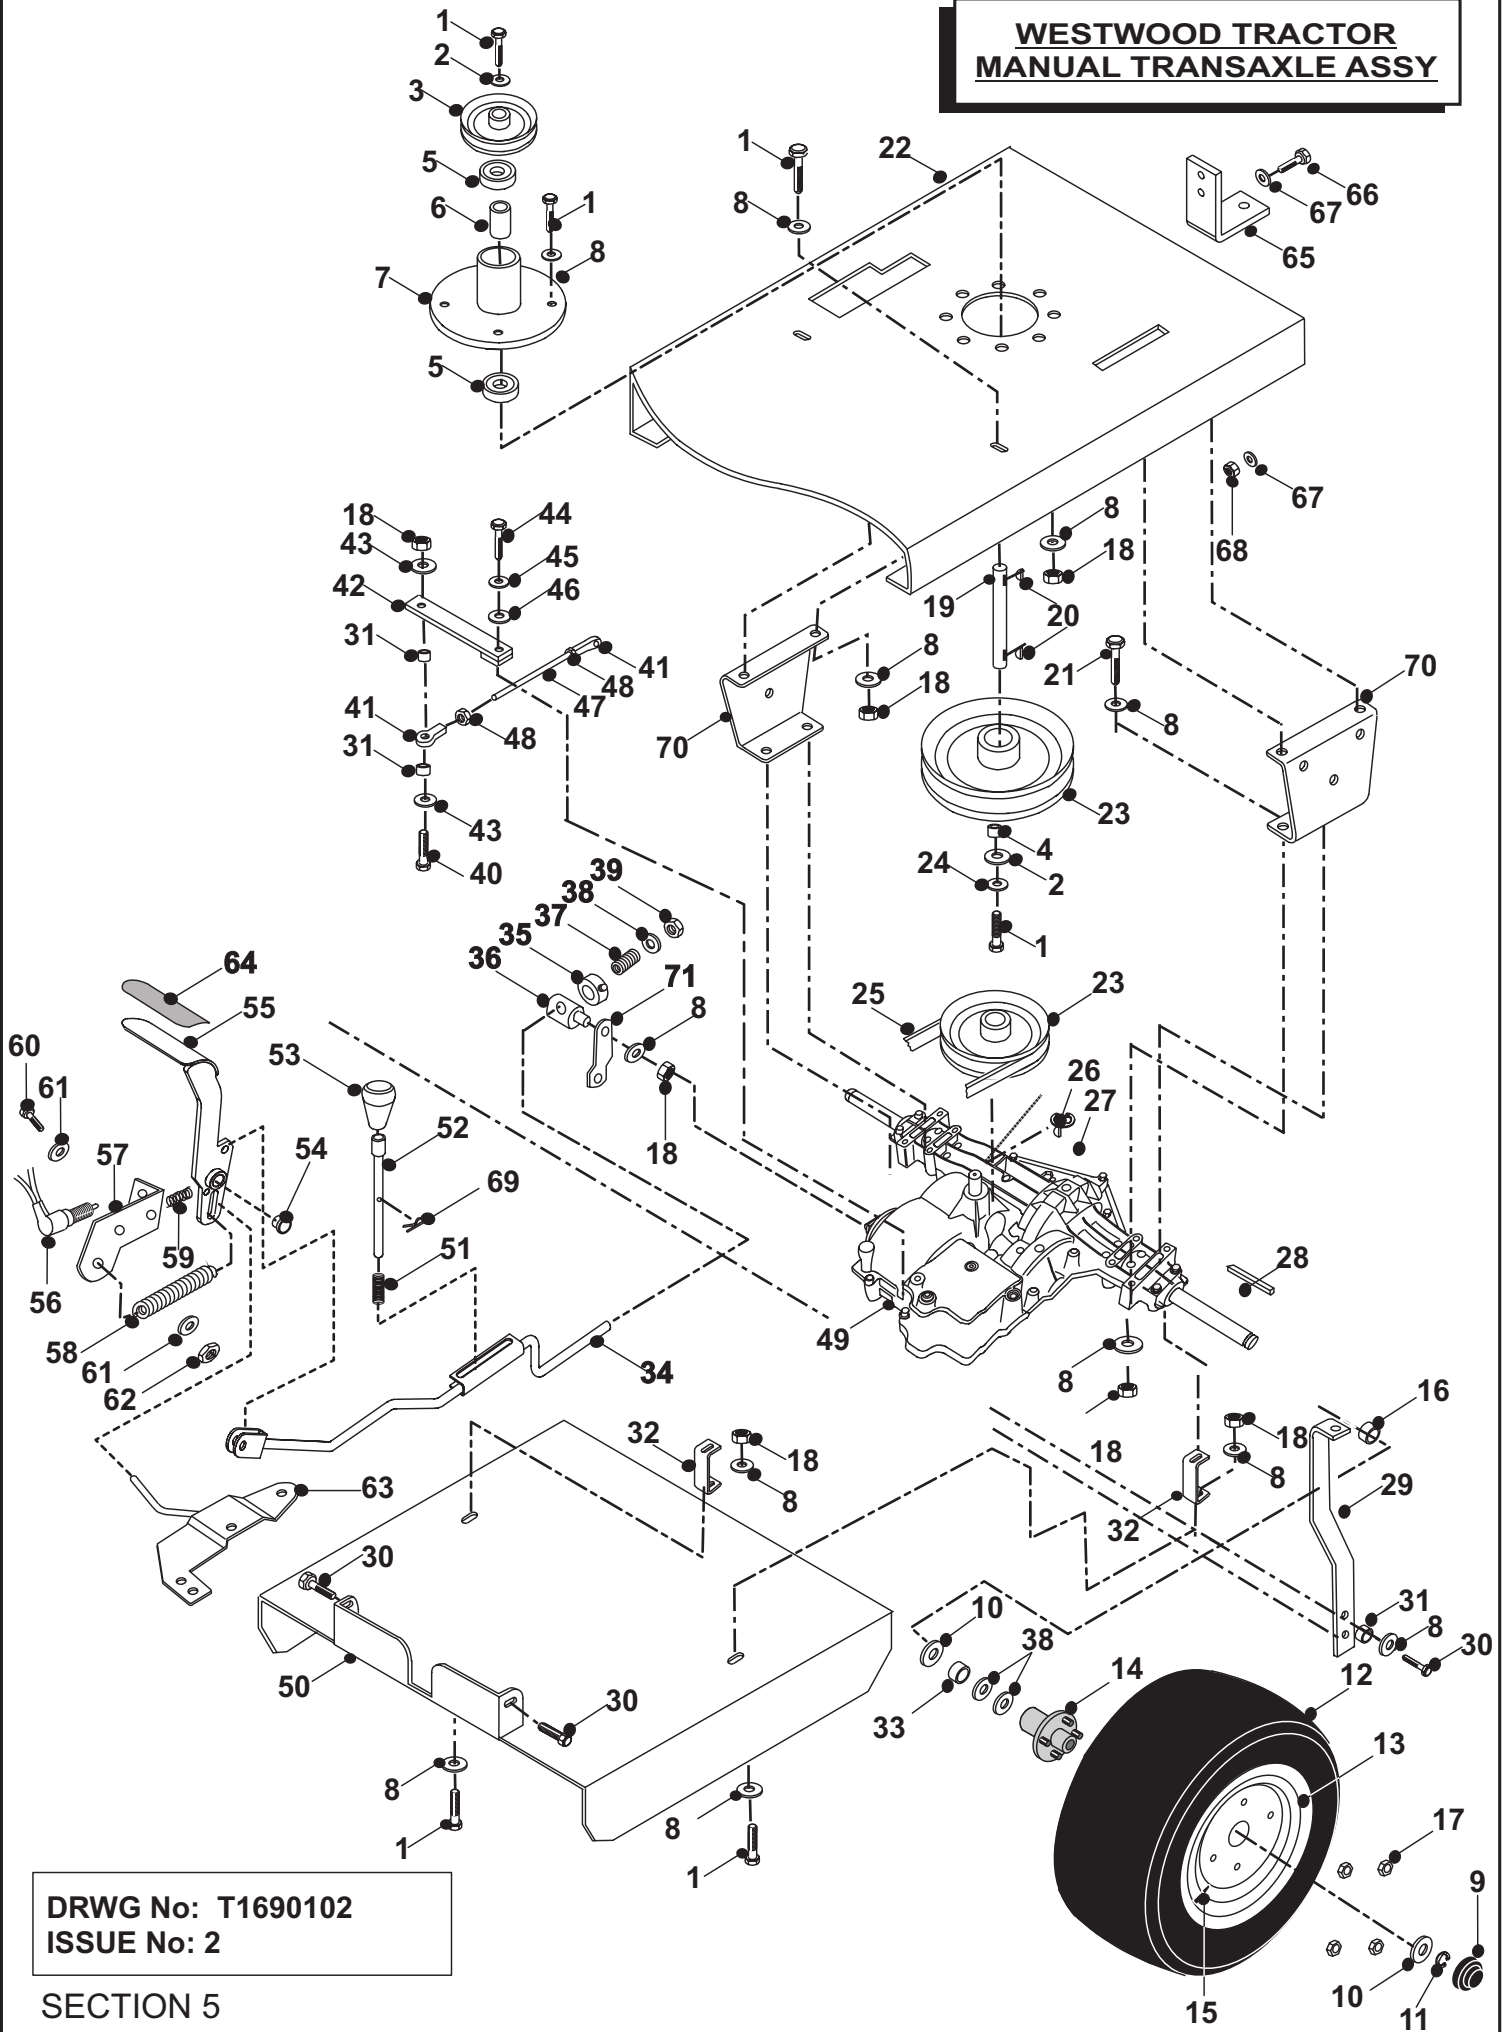

**WESTWOOD TRACTOR
MANUAL TRANSAXLE ASSY**

DRWG No: T1690102
ISSUE No: 2

SECTION 5

WESTWOOD TRACTOR
MANUAL TRANSAXLE
PARTS LIST

	PART DESCRIPTION	PART NUMBER
1	Bolt 5/16"UNF x 3/4"	02827600
2	Washer 5/16" I.D. x 1" O.D.	08819800
3	Pulley 3", Keyed	327010300
4	P.T.O. End Spacer	31306200
5	PTO Housing Bearing 62032RS	10811600
6	P.T.O. Centre Spacer	31334800
7	P.T.O. Bearing Housing Complete	40835800
8	Washer 5/16" T4 HP	08819700
9	Hub Cap	14811800
10	Washer 46mm x 19.5mm	30127800
11	E - Clip 3/4"	07823200
12	20" Rear Wheel	19802800
13	Rear Wheel Rim	198001100
	Grease Nipple 45 Degrees	11848800
	`O' Ring	24898700
	Washer 5/16" Shakeproof	08823500
14	Wheel Hub (for 20" Wheel) with Studs & Nuts	198002000
15	Valve	14889200
16	Transaxle Spacer	31305000
17	Wheel Nut	048000800
18	Nyloc Nut 5/16" UNF	04827500
19	P.T.O. Shaft	31306000
20	Woodruff Key No. 605	09835300
21	Bolt 5/16" UNF x 2 1/2"	01821100
22	Chassis	32702402
23	Pulley 7"	20870700
24	Washer 5/16" Shakeproof	08855100
25	Engine / Transmission Belt (Manual)	2281110A
26	Woodruff Key 606	09823900
27	Circlip 5/8"	07823800
28	Key 3/16" x 2"	09830700
29	Transaxle Support Bracket	292005600
30	Screw 5/16" Taptite Tri - Lock	02822100
31	Spacer 5/16" x 7mm	31302800
32	Transaxle Deflector Bracket	27122700
33	Wheel Spacer	31324900
34	Brake Rod (Manual)	32711500
35	Locknut 3/8" UNF	04821400