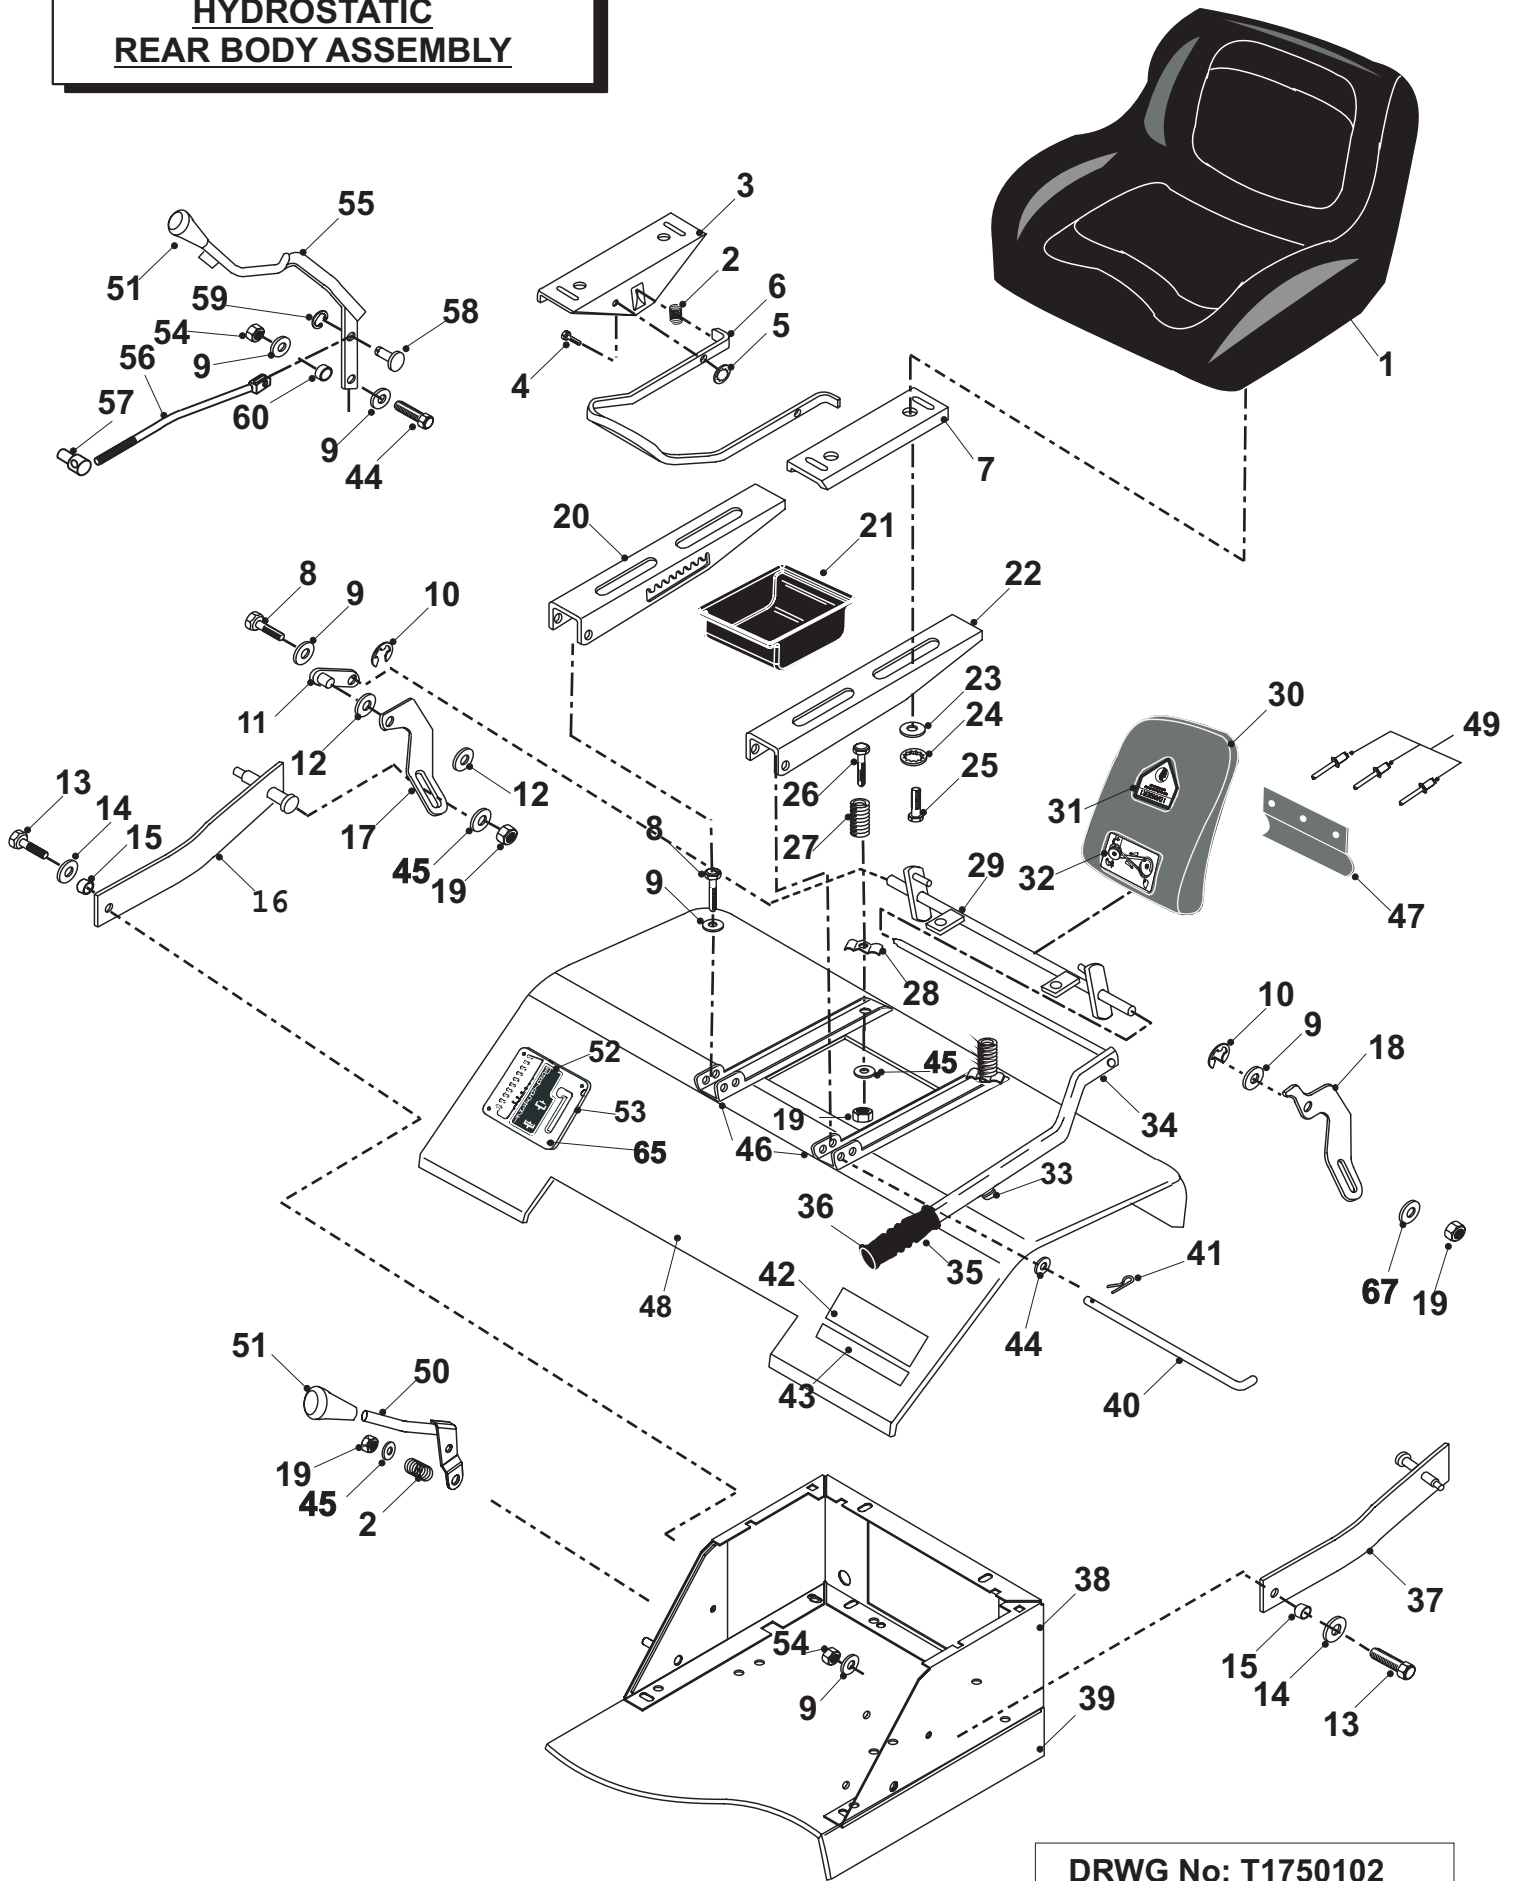

**WESTWOOD TRACTOR
HYDROSTATIC
REAR BODY ASSEMBLY**

**DRWG No: T1750102
ISSUE: 2**

SECTION 9B

**WESTWOOD TRACTOR HYDROSTATIC
REAR BODY ASSEMBLY PARTS LIST**

	PART DESCRIPTION	PART NUMBER
1	Seat	14947200
2	Compression Spring Universal	25831100
3	Seat Plate Adjuster R/H	30117900
4	¼" x ½" Flat Head Solid Rivet	12855800
5	Starlock Washer ¼"	08868700
6	Seat Handle	30203100
7	Seat Plate Adjuster L/H	30118000
8	Bolt M8 x 20mm	02825900
9	Washer M8	08819501
10	E-Clip M12	078000800
11	PTO Pivot End	32704800
12	Washer M12	088413500
13	Bolt M8 x 35mm	018001600
14	Washer 40 x 8.3 id x 3mm	08104400
15	Spacer 9 X 8.3mm id	31302700
16	Tractor PGC Link Arm R/H	32725900
17	Sweeper Lifting Hook	27114200
18	Link Hook Rear Body	307177100
19	M10 Nyloc Nut	04886100
20	R/H Seat Runner Upper	327173700
21	Tool Tray	149496700
22	L/H Seat Runner Upper	327173600
23	Washer 40 X 10mm HG	08118200
24	10mm Starlock Washer	08104400
25	M10 x 20mm Bolt	02800300
26	Bolt M10 x 40mm	019479100
27	Seat Spring (Adjustable Seat)	25845600
28	Spring Retaining Washer (Seat)	27835400
29	PTO Hanging Plate	32733300
30	PTO Flap Shell	149496400
31	PTO Danger Decal	35809500
32	Sweeper Belt Decal (Symbols Only)	35891200
33	Grommet Foot / Lever Stop	14946600
34	Sweeper Lift Lever	32733200
35	Soft Handle Grip (Black) c/w 14880500	38926500
36	Bag Tipping Handle Plug	14880500
37	Tractor PGC Link Arm L/H	32726000