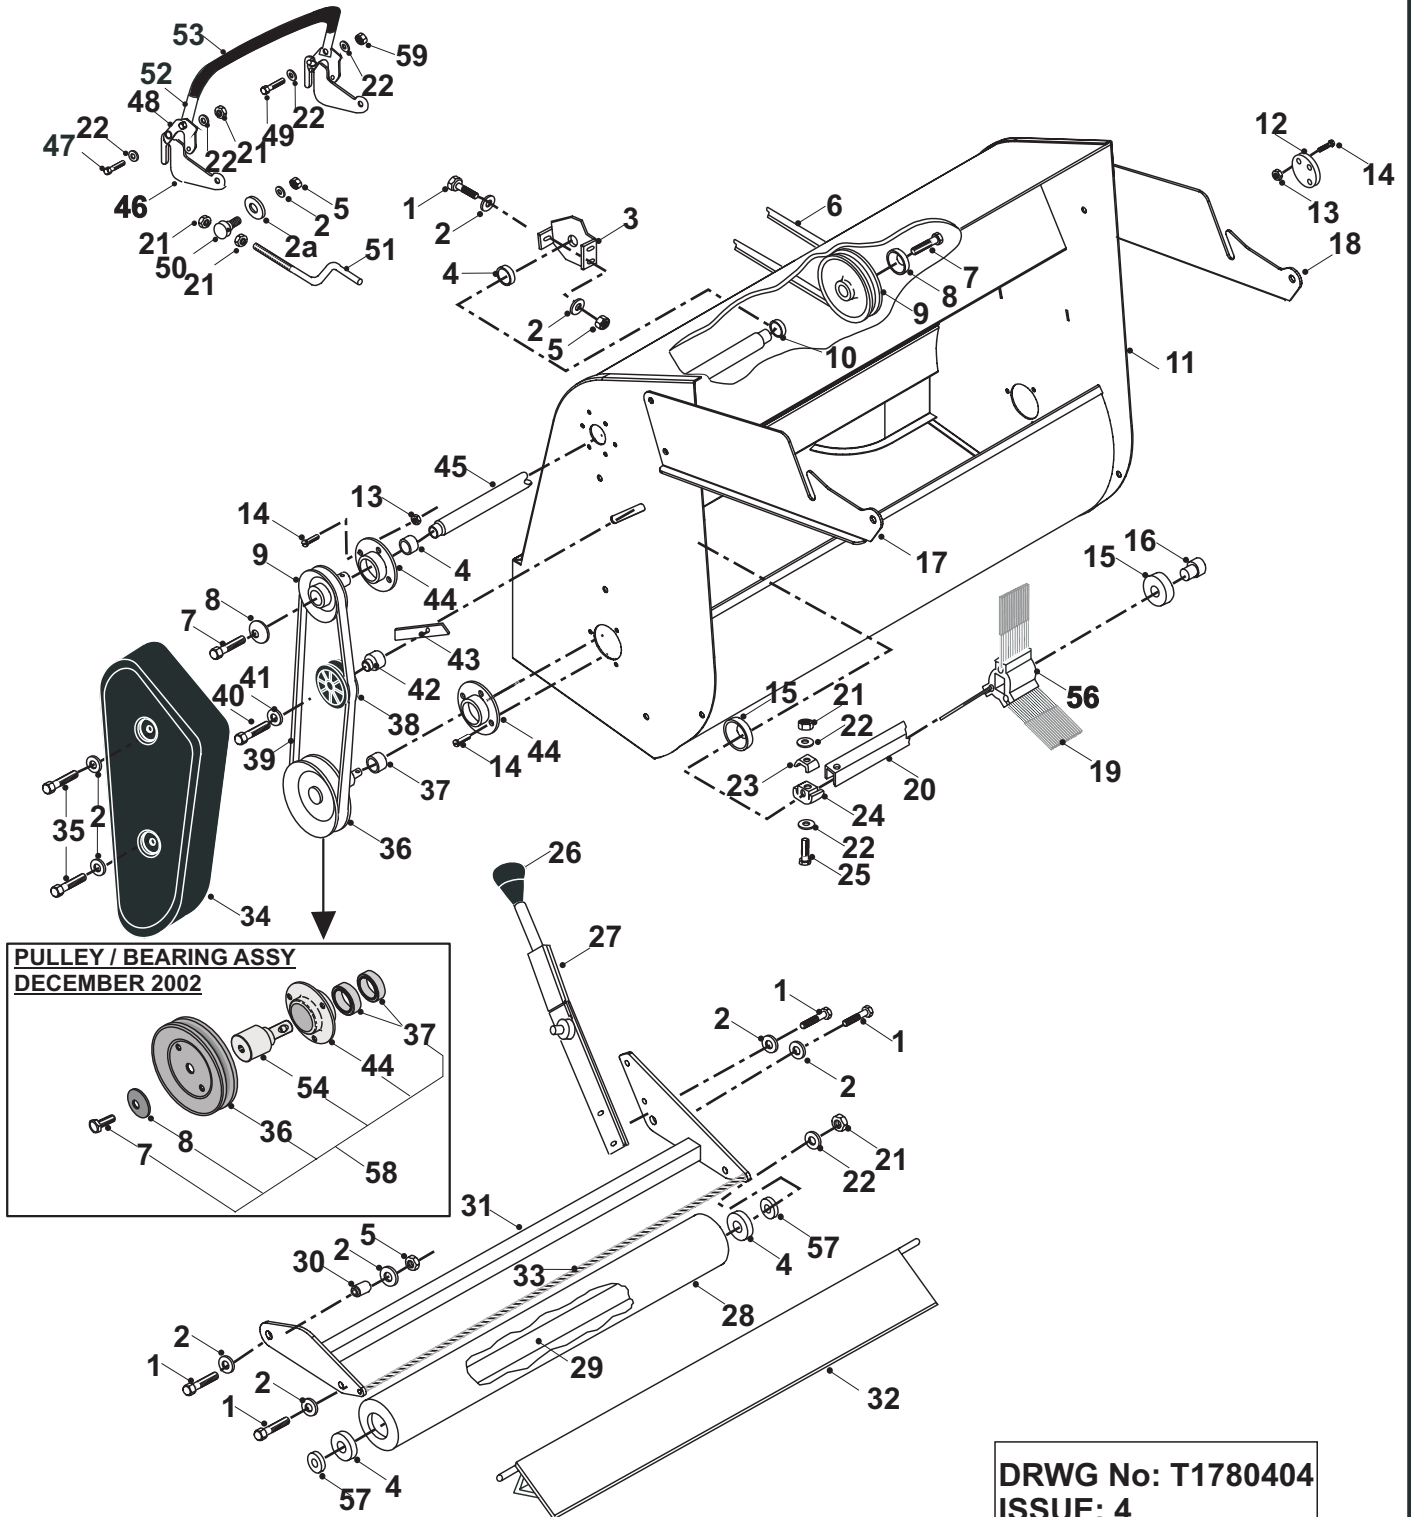

**WESTWOOD TRACTOR
POWERED
GRASS COLLECTOR**

**DRWG No: T1780404
ISSUE: 4**

SECTION 11

**WESTWOOD TRACTOR
POWERED GRASS COLLECTOR
PARTS LIST**

	PART DESCRIPTION	PART NUMBER
1	M8 x 30mm Bolt	018001200
2	M8 Washer	08819501
2a	Nylon Washer (Friction Plate)	088002300
3	Idler Bearing Housing	307025600
4	Bearing (PTO Housing)	10811600
5	M8 Nyloc Nut	04920100
6	Belt A49	22923400
7	M10 x 25mm Set Screw BZP	028002300
8	Domed Washer 1.3/4 i. d x 3/8 o.d. x 1/8 dome	08819900
9	3" Pulley (Non - Keyed)	32727600
10	PTO End Spacer	31306200
11	Sweeper Main Body	327172600
12	Sweeper Bearing Cap	30117500
13	M5 Nyloc Nut	04885900
14	Screw M5 x 16mm Pozi Pan ZP	02940500
15	Slinger	32121800
16	Brush Stock Spindle - Short	31323900
17	Bag Ear R/H	307025500
18	Bag Ear L/H	301057700
19	Bristle Insert Webbed	14936300
20	Brush Stock	17400200
21	M8 Nyloc Nut	04920100
22	Washer M6	088003000 use 08827800
23	Brush Drive Moulding – Top (small)	14834100
24	Brush Drive Moulding – Bottom (large)	14832900
25	Bolt M6x45mm Hex Head BZP	028662800
26	Lever Knob	14804800
27	Sweeper Roller Height Handle	327171800
28	Roller	32731900
29	Internal Shaft Sweeper Roller	183024400
30	Roller Plate Bush	31329200
31	Roller Carrier	327172400
32	Flap Plate	327016500
33	Sweeper Roller Scraper Cable	528004400
34	Plastic Pulley Cover	148005400 use 14848600
35	Bolt M8x65mm	028662700
36	Sweeper Pulley & Shaft Pulley 5" PGC 2002	327002600 209044200
37	Bearing 6203ZZ	10845500
38	PTO Jockey Pulley Plastic	20811500