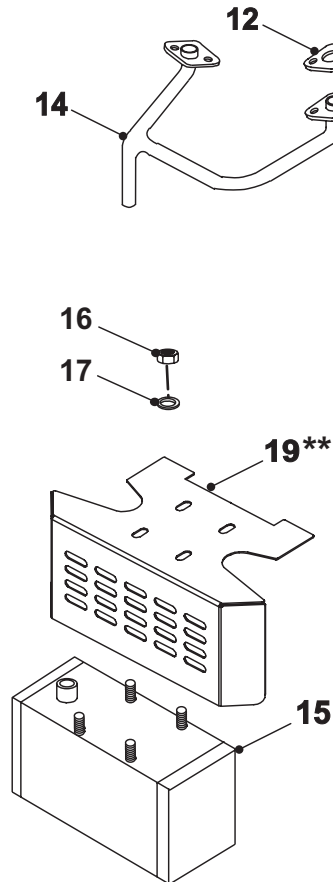

**TWIN EXHAUST
ASSEMBLY**

**No Longer Used from May 2002

**DRWG No: T1660302
ISSUE No: 2**

SECTION 3