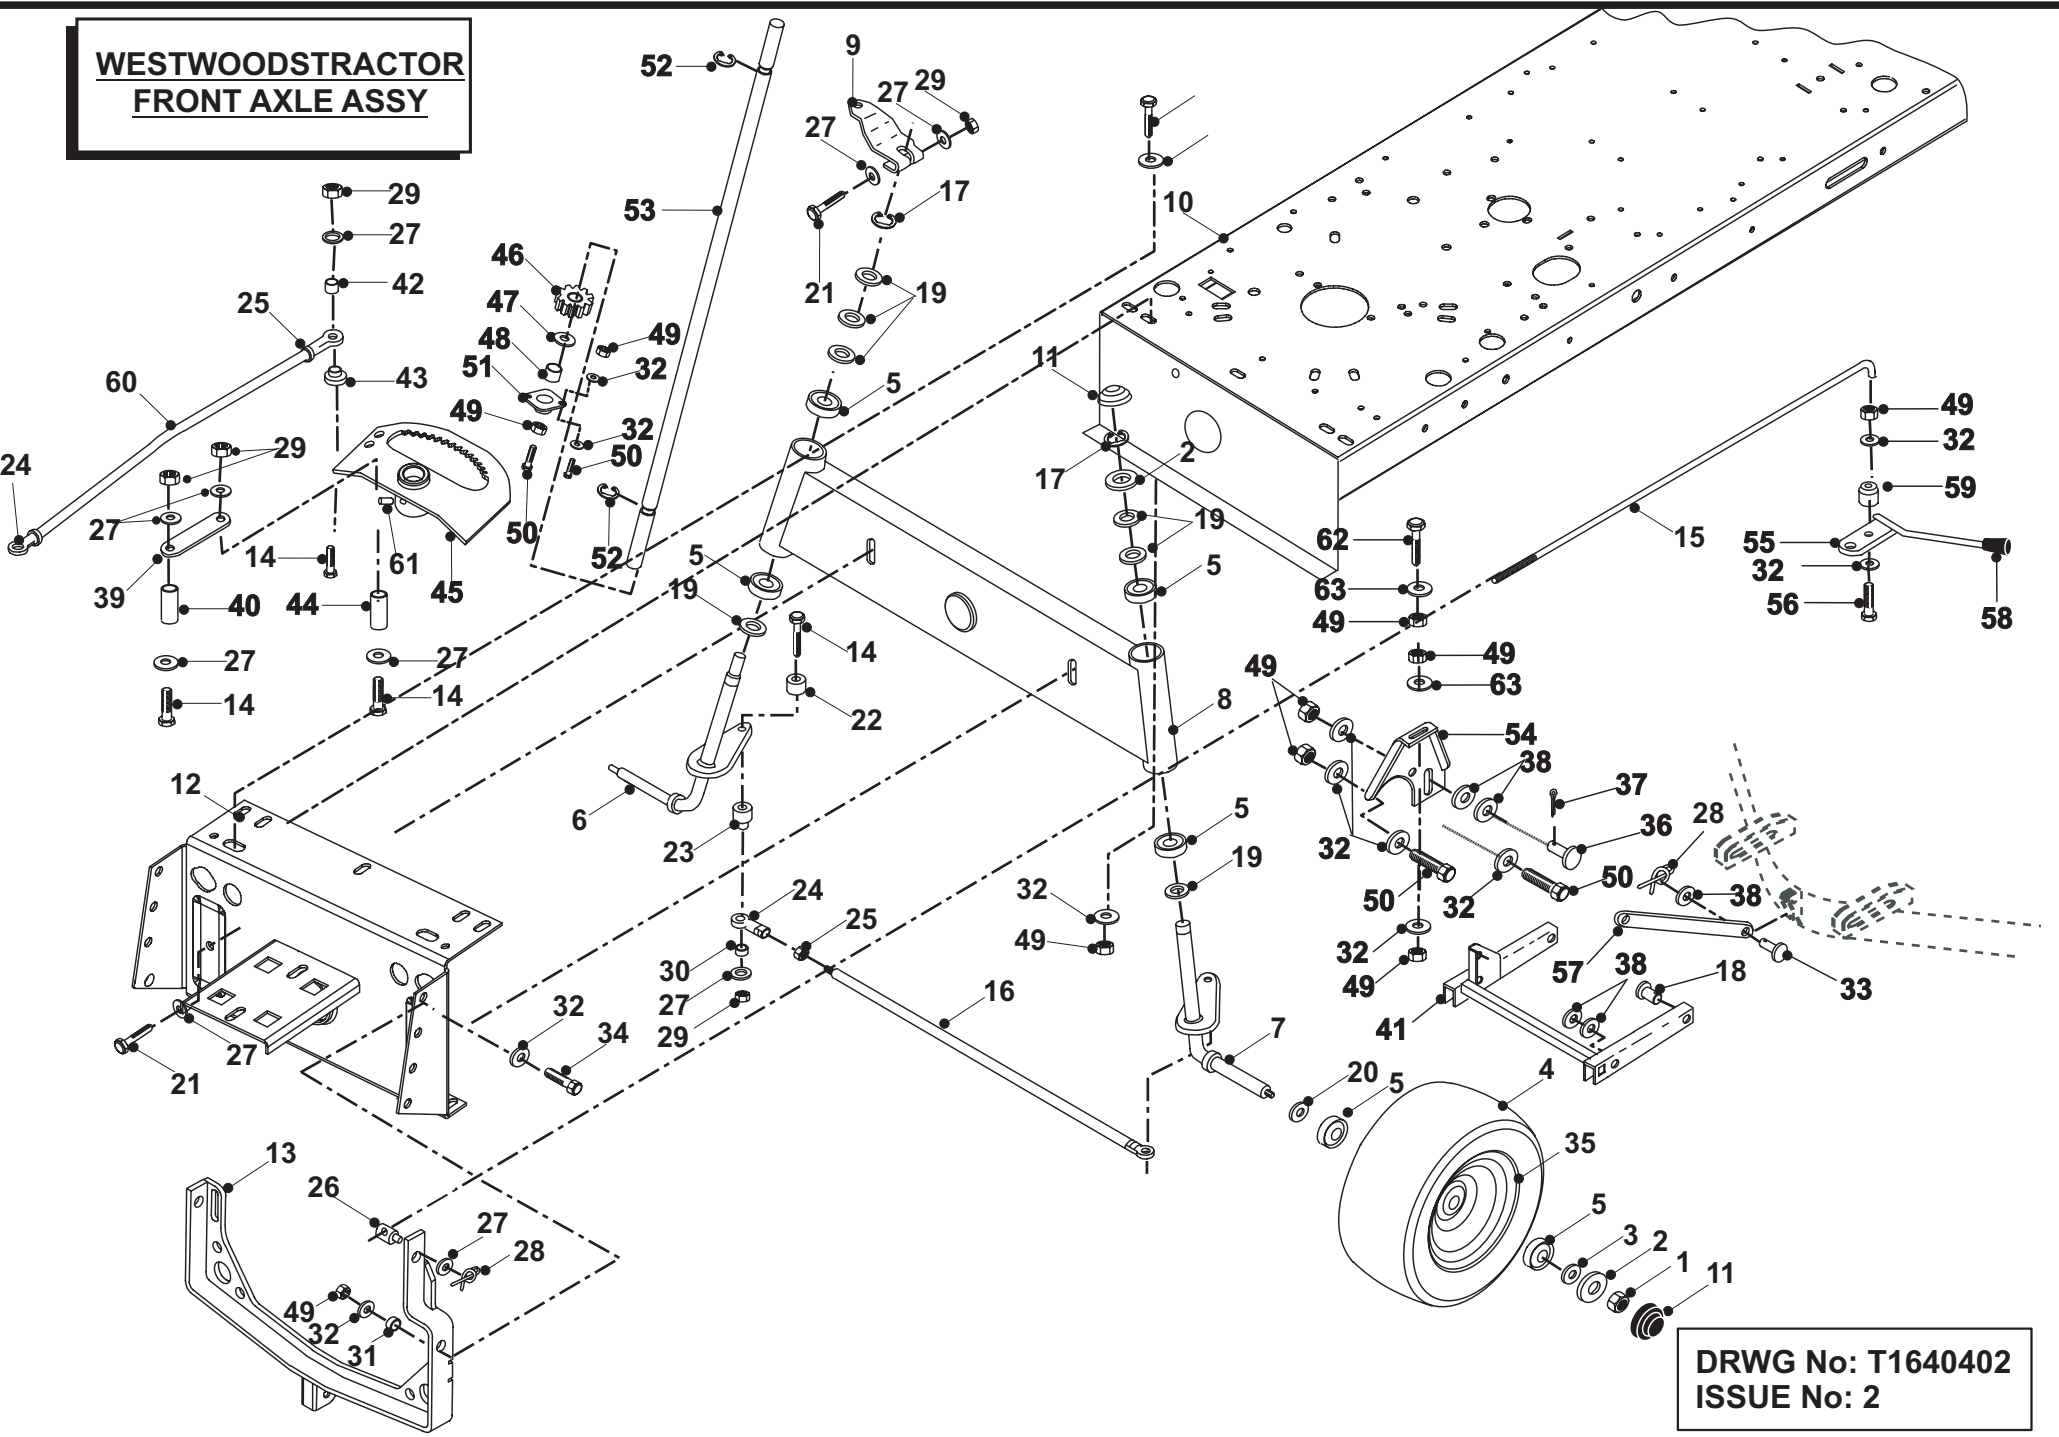

**WESTWOODTRACTOR
FRONT AXLE ASSY**

**DRWG No: T1640402
ISSUE No: 2**

SECTION 1

**WESTWOOD TRACTOR
FRONT AXLE PARTS LIST**

	PART DESCRIPTION	PART NUMBER
1	Nyloc Nut 12mm	04836100
2	Hub Cap Washer Front Wheel	30128100
3	Washer M12 x 24 x 1.6	088003600
4	Tractor Front Tyre 15 x 6	19802800
	Wheel Valve	14889200
5	Front Wheel Bearing	10802200
6	Stub Axle R/H	327015200 use 327009000
7	Stub Axle L/H	327015100 use 327008900
8	Axle Beam	327014700
9	Steering Arm	32702500
10	Chassis	32702400
11	Hub Cap (Moulded)	14811800
12	Tractor Chassis Front	27115550
13	Tension Cradle Welded	328956900
14	Bolt M10 X 85mm	018001900
15	Deck Tension Rod	31805600
16	M10 Track Rod	31318300
17	19mm External Circlip	07921200
18	Deck Lift Pin (Front)	31336800
19	Galvanised Washer 32 x 19.5	30127900
20	Washer 3/4" T3 LP	08822900
21	M10 x 60mm Coachbolt	018005000
22	Rose Joint Boss	31302400
23	Rose Joint Shoulder Boss (Long)	31337100
24	10mm Rod End	10872600
25	M10 Locknut	04872100
26	Trunnion (Deck Cradle)	18805500
27	Washer 10.8 i.d x 20.7 o.d x 2mm Thk	088002400
28	Rue Clip	11836700
29	M10 Nyloc Nut	04886100
30	Spacer 7mm x 3/8" i.d.	31302900
31	Spacer	31302700
32	M8 Washer	08819501
33	Deck Push Rod Pin	31338200
34	Bolt M8 x 25mm	01902300
35	Front Wheel Rim	32701100
36	Deck Lift Pin	31339400
37	Split Pin 1/8" x 1"	07823300