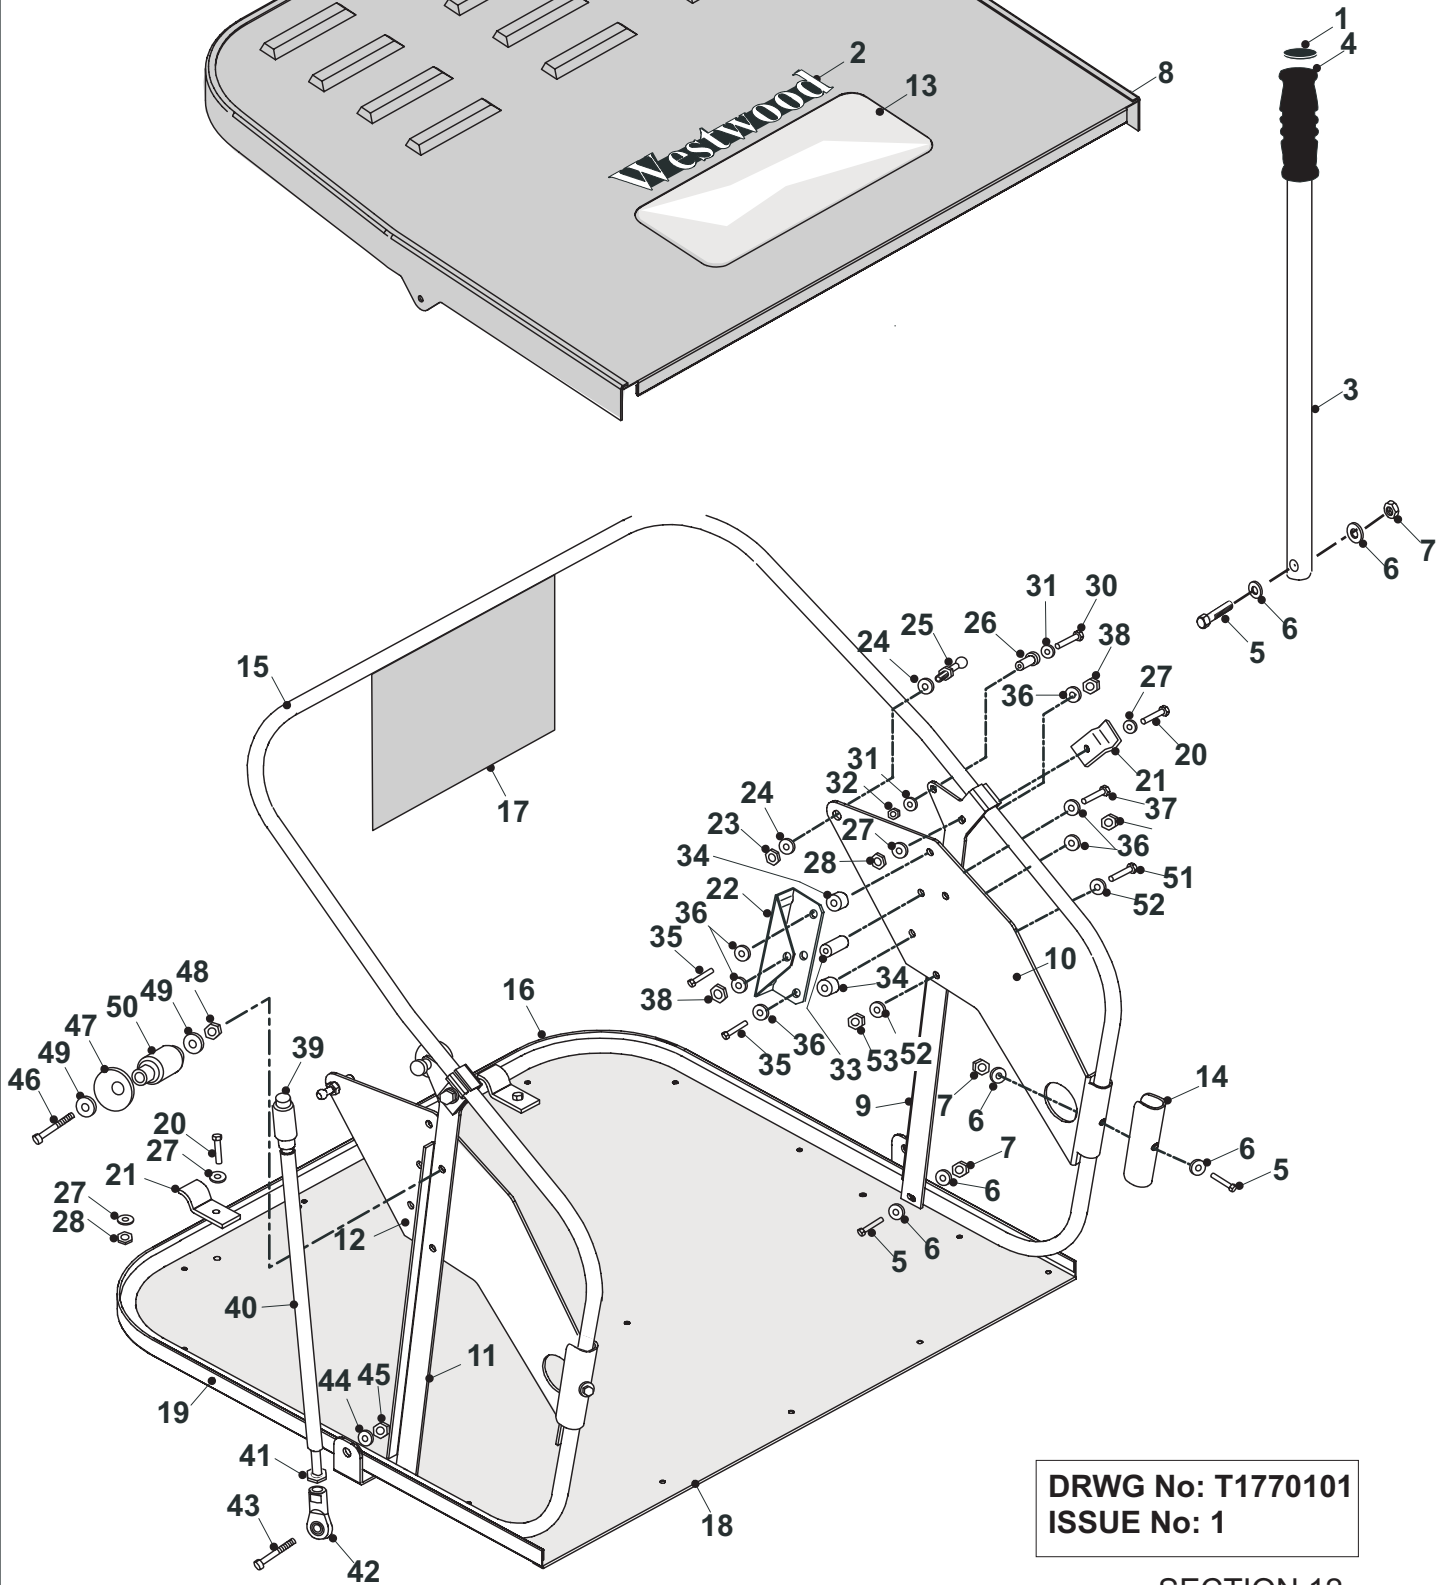

**WESTWOOD POWERED
GRASS
COLLECTOR NET**

**DRWG No: T1770101
ISSUE No: 1**

SECTION 12

**WESTWOOD TRACTOR
POWERED GRASS COLLECTOR NET 2002
PARTS LIST**

	PART DESCRIPTION	PART NUMBER
1	Bag Tipping Handle Plug	14880500
2	Westwood Decal	9370
3	Tipping Handle	48402800
4	Soft Handle Grip (Black)	38936500
5	M6 x 40mm Hex Head BZP	018003600
6	Washer 9/16"	08827800
7	M6 x 3mm Captive Nut	049381900
8	PGC Bag Lid c/w Plastic Window	327018500
9	10mm x 1.5mm Clevis Short	108000600
10	Sweeper Net RH Side Plate	307187200
11	10mm Spring Pin Short	108000500
12	Sweeper Net LH Side Plate	307187300
13	Sweeper Window	14871500
14	PGC Bag Clamping Plate	30149600
15	MK2 Sweeper Upper Bag Frame	174006800
16	MK2 Sweeper Lower Bag Frame	174006900
17	PGC Collector Net 2002	389471901
18	Tr Sweeper Galvanised Floor	301058300
19	Floor Surround (Galvanised)	307026400
20	Bolt M6 x 20mm	018000300
21	Bag Floor Clamp	301008400
22	Tipping Handle Channel	307177300
23	M10 Nyloc Nut	04886100
24	Spacer	183025600
25	Quick Release Ball End Shaft	183010300
26	Deck Hanging Bracket Pivot	18321000
27	M8 Nut Nyloc	04920100
28	Nut M6 Nyloc	04920500
30	Screw M6 x 40mm	01901000
31	Domed Washer	307029900
32	Bolt M8 x 55mm	028662600
33	Spacer.	31330800
34	Boss Bag Frame Pivot	183023900
35	M8 x 35mm Bolt	01935700
36	M8 Washer	08819501
37	Bolt M8 x 20mm	02825900
38	Full Nut M8	04822300