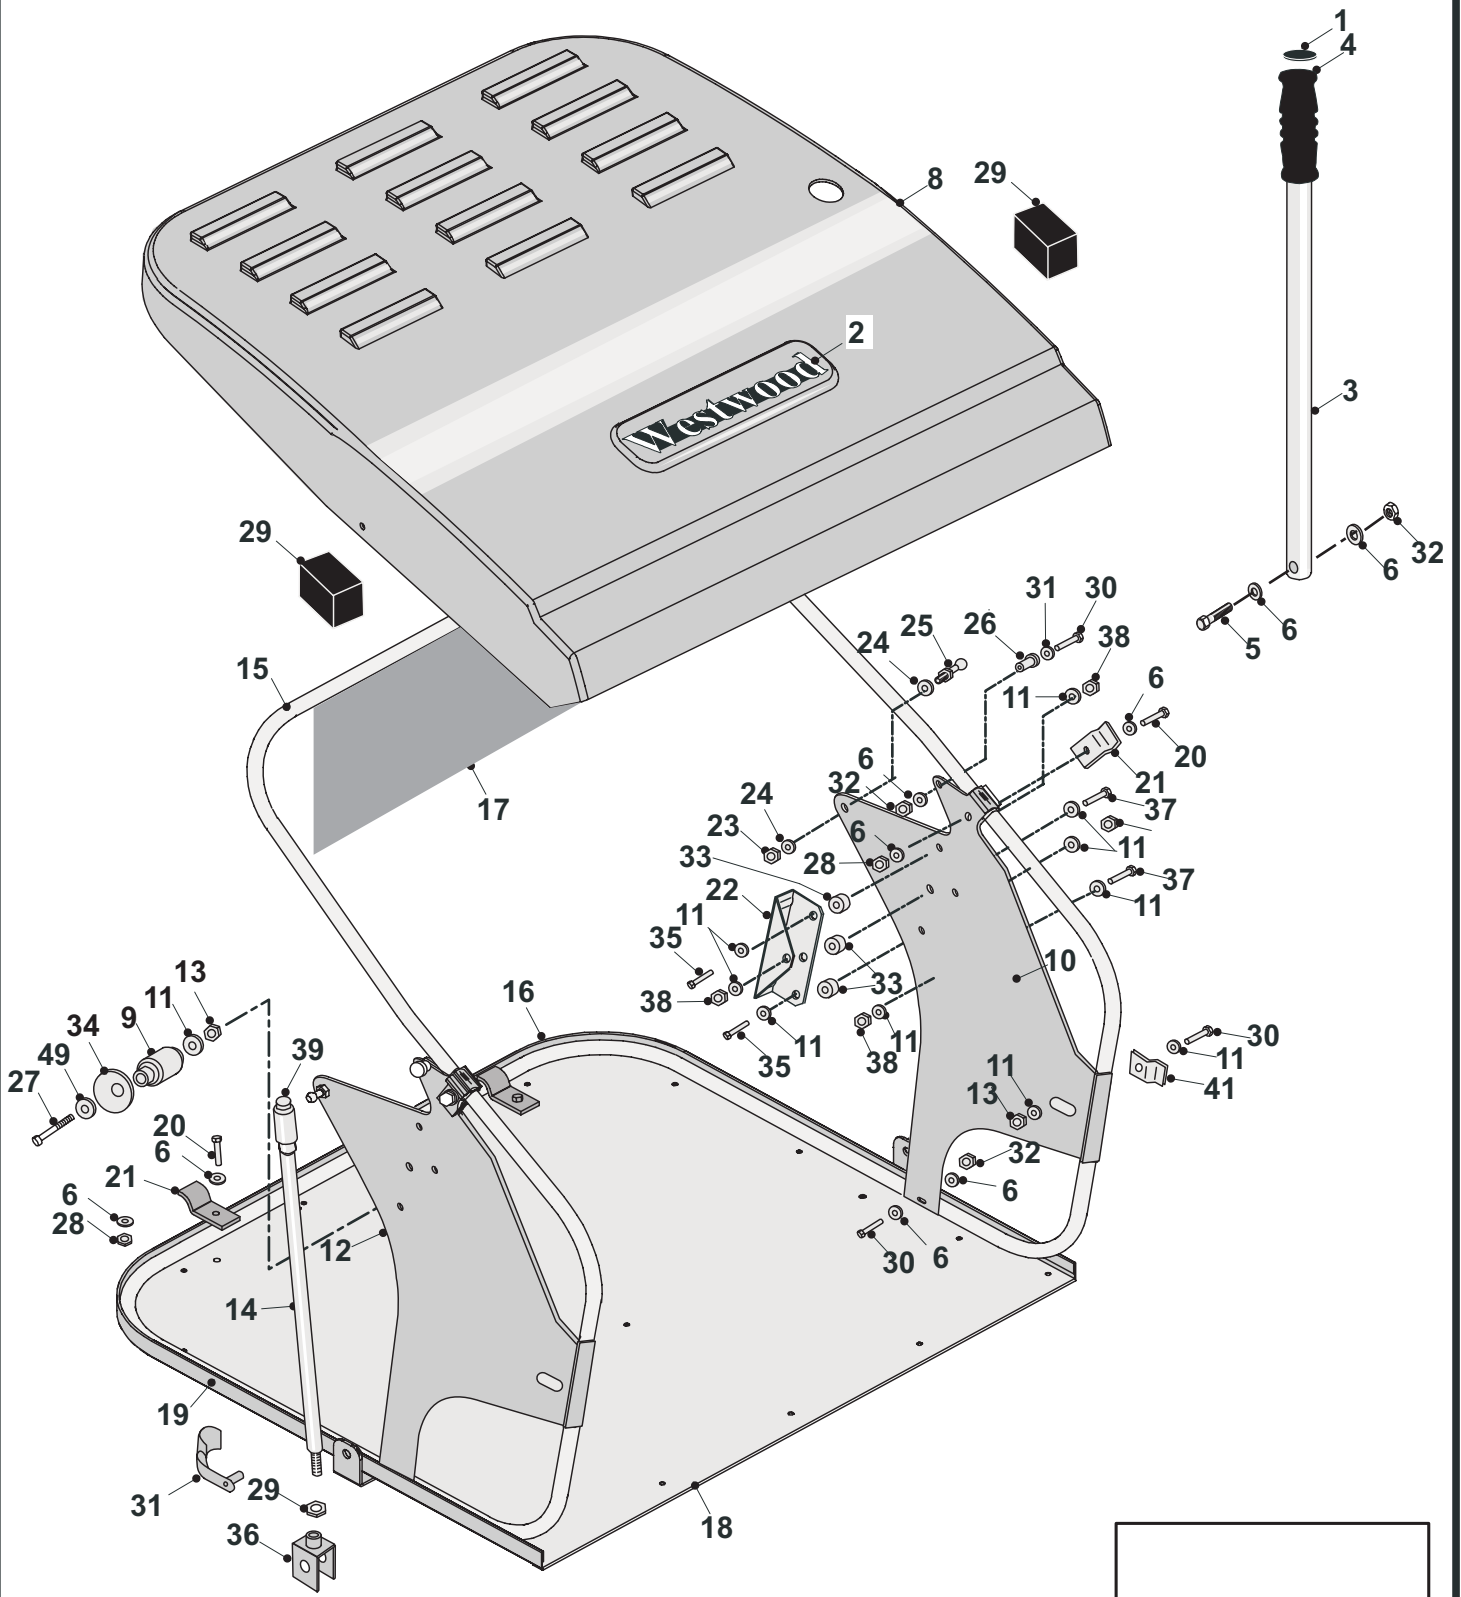

WESTWOOD TRACTOR MK3 PGC COLLECTOR NET 2004

SECTION 12B

**WESTWOOD TRACTOR
POWERED GRASS COLLECTOR NET 2004
PARTS LIST**

	PART DESCRIPTION	PART NUMBER
1	Bag Tipping Handle Plug	14880500
2	Westwood Decal	9370
3	Tipping Handle	48402800
4	Soft Handle Grip (Black) c/w 14880500	38936500
5	M6 x 40mm Hex Head Bolt Bright Zinc Plate	018003600
6	Washer 9/16"	08827800
7	M6 x 3mm Captive Nut	049381900
8	PGC Lid 2004	149501300
9	Plastic Lid Sweeper Bag boss	183023900
10	04 PGC R/H Side Plate	307201600
11	M8 Washer	08819501
12	04 PGC L/H Side Plate	307201700
13	Nut Nyloc M8	04920100
14	M10 Locknut	04872100
15	04 PGC Upper Bag Frame	178968900
16	04 PGC Lower Bag Frame	178969100
17	PGC Collector Net 2002	389471901
18	TR Plastic Lid Sweeper Galvanised Floor	301058300
19	TR Plastic Lid Sweeper Galvanised Floor Surround	307026400
20	Bolt M6 x 20mm	018000300
21	Bag Floor Clamp	301008400
22	Tipping Handle Channel Sweeper 2000	307177300
23	M10 Nyloc Nut	04886100
24	Washer 10.81 i.d. x 20.70. d x 2mm Thk	183025600
25	Quick Release Ball End Shaft	183010300
26	Deck Hanging Bracket Pivot Front	18321000
27	Bolt M8 x 55mm	028662600
28	Nut M6 Nyloc	04920500
29	Sweeper Plastic Lid Spacer Black Foam	148009300
30	Screw M8 x 25mm	02826000
31	Washer 9/16"	08827800
32	Nut M6 Nyloc	04920500
33	Spacer .	31330800
34	Sweeper Domed Washer	307029900
35	M8 x 35mm Bolt	01935700
36	10mm x 1.5mm Clevis Short	108000600
37	Bolt M8 x 20mm	018005900
38	Full Nut Hex M8	04822300