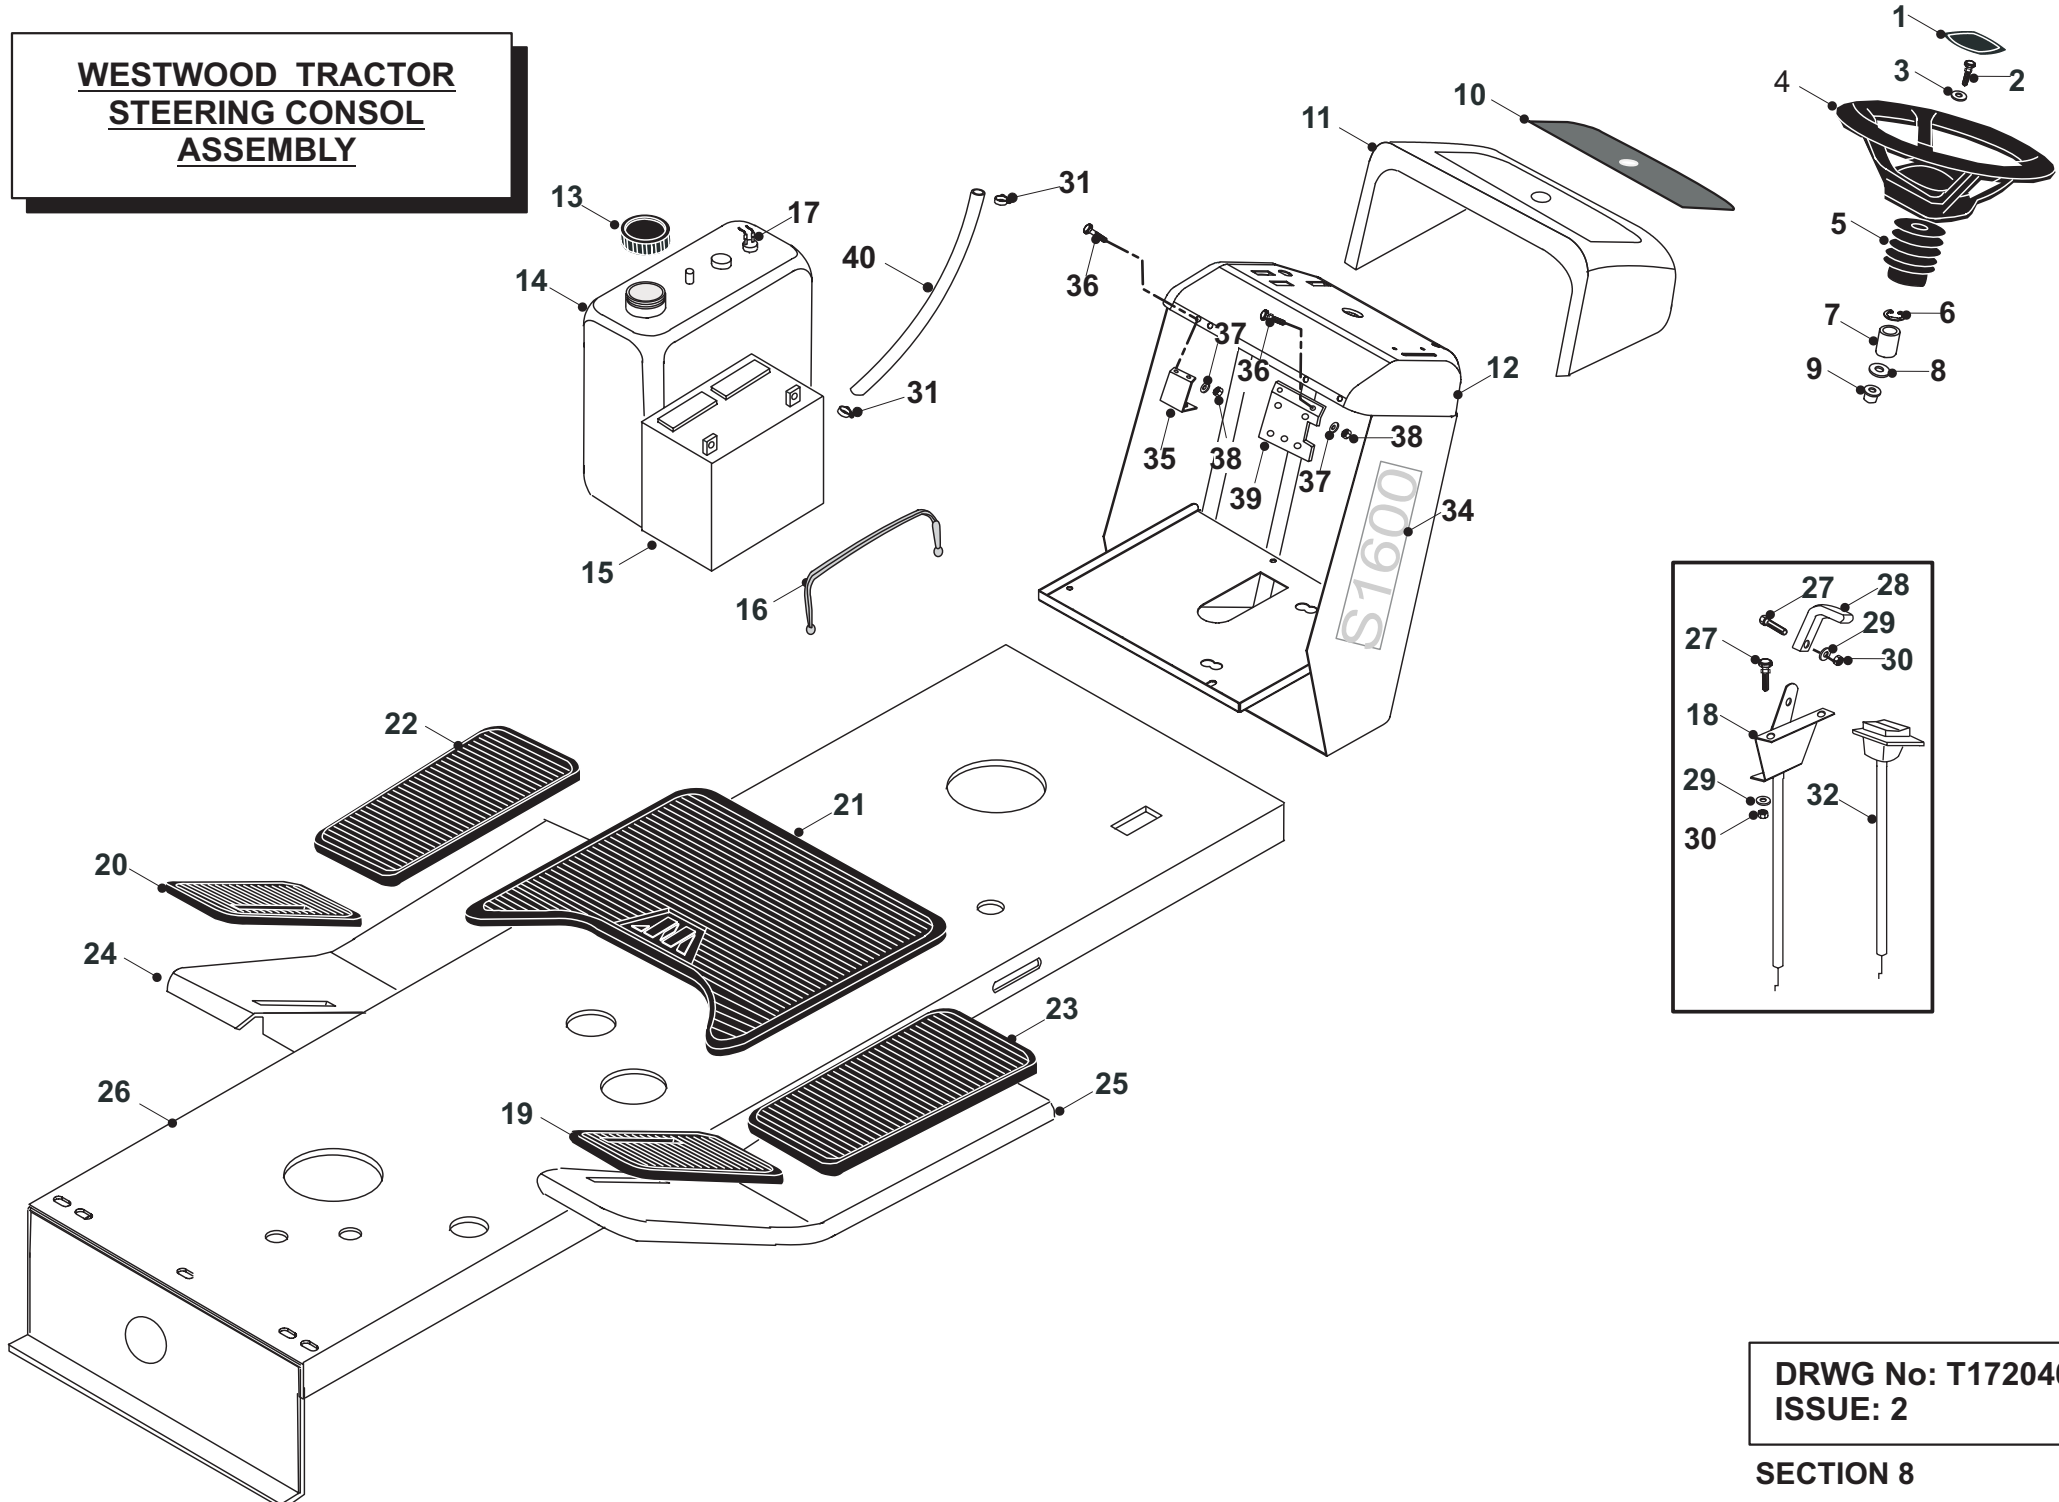

**WESTWOOD TRACTOR
STEERING CONSOLE
ASSEMBLY**

DRWG No: T1720402
ISSUE: 2

SECTION 8

WESTWOOD TRACTOR
STEERING CONSOL
PARTS LIST

	PART DESCRIPTION	PART NUMBER
1.	Steering Wheel Cap	14938700
2.	Screw 8mm x 25mm	01916900
3.	M8 Washer	08819501
4.	Steering Wheel	14928200
5.	Gaiter	9426
6.	Circlip 5/8"	07823800
7.	Column Spacer	183025200
8.	Washer M8 x 40 x 3	08925400
9.	Column Upper Bush	14801800
10.	Dashboard Decal – 2 Switch	358010500
11.	Consul Cover	8849
12.	Consul	321125200
13.	Cap, Fuel Tank	3963
14.	Fuel Tank	148015400
15.	12V 34AH Battery	458141200
16.	Battery Strap	149499500
17.	Fuel Tank Sensor	448010600
18.	Throttle Cable Single Cylinder	528004501
19.	LH Manual Tractor Foot Mat	148009800
20.	RH Front Running Board Mat	148010000
21.	Centre Running Board Mat - Manual	148010100
22.	RH Rear Running Board Mat	148010300
23.	LH Rear Running Board Mat	148010400
24.	RH Running Board	327174600
25.	LH Running Board	327174500
26.	Chassis	32702400
27.	Screw M4 x 12mm Pozi Pan S/Screw	02826300
28.	Control Knob (Throttle Cable)	14810400
29.	M4 Form A Washer BZP	08826200
30.	Nut Nyloc M4	04826400
31.	Jubilee Clip (Fuel Tank Hose)	11856900
32.	Choke Control – Twin Cylinder	RCL2900568-00
33.	Throttle Cable Single Cylinder	528004501