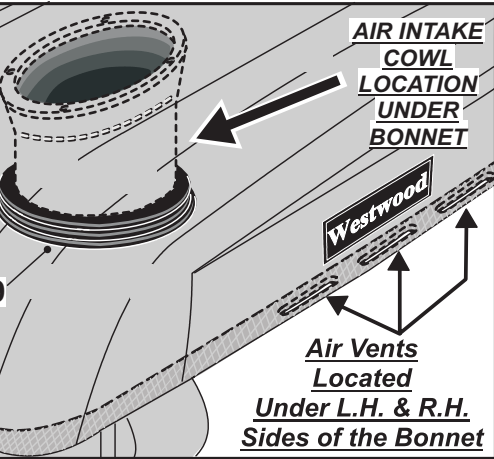

**WESTWOOD
TRACTOR 2002
BONNET ASSEMBLY**

**DRWG No: T2000403
ISSUE: 3**

SECTION 2B

**WESTWOOD TRACTOR 2004
BONNET ASSEMBLY PARTS LIST**

	PART DESCRIPTION	PART NUMBER
1	Bonnet Assembly Complete (includes items 1a, 2, 3, 4, 5, 6, 7, 9, 11, 16, 18, 19 & 20) Models S1300 & S1400 Model S1600 Models T1600 & T1800	408020200 408020300 408020400
1a	Plastic Bonnet Main Body	148012100
2	L/H Westwood Headlamp	148011400
	R/H Westwood Headlamp	148011500
3	L/H Westwood Light Lens	148011200
	R/H Westwood Light Lens	148011300
4	12V Pole Bulb	44816200
5	Bulb Holder	44816100
6	Light Loom 3894	44813900
7	Westwood Bonnet L/H Fixing Panel	148011700
	Westwood Bonnet R/H Fixing Panel	148011800
8	Westwood Bonnet L/H Engine Side Panel	148011900
	Westwood Bonnet R/H Engine Side Panel	148012000
9	Westwood Bonnet Front Fixing Panel	148011600
10	Spring	25805200
11	Bolt Flanged Button Head M5 x 25mm	018003700
12	Bonnet Hinge Cross Plate Assembly	327181400
12a	L/H Tractor Universal Bonnet Stop	301135901
12b	R/H Tractor Universal Bonnet Stop	301135801
13	M8 Nyloc Nut	04920100
14	Bolt M8 x 25mm	01902300
15	Rose Joint Shoulder Boss	31336100
16	M5 Jacknut	048001400
17	Bonnet Pivot Boss (Not Illustrated)	31306100
18	Decal Westwood Badge	358026100
19	New Style Beading	4832
20	Fir Tree Fixing	148012300
21	Bullbar Assembly	327174900
22	Bolt M8 x 35mm	018001600
23	M8 Washer	08819501
24	Bolt M8 x 25mm	02826000