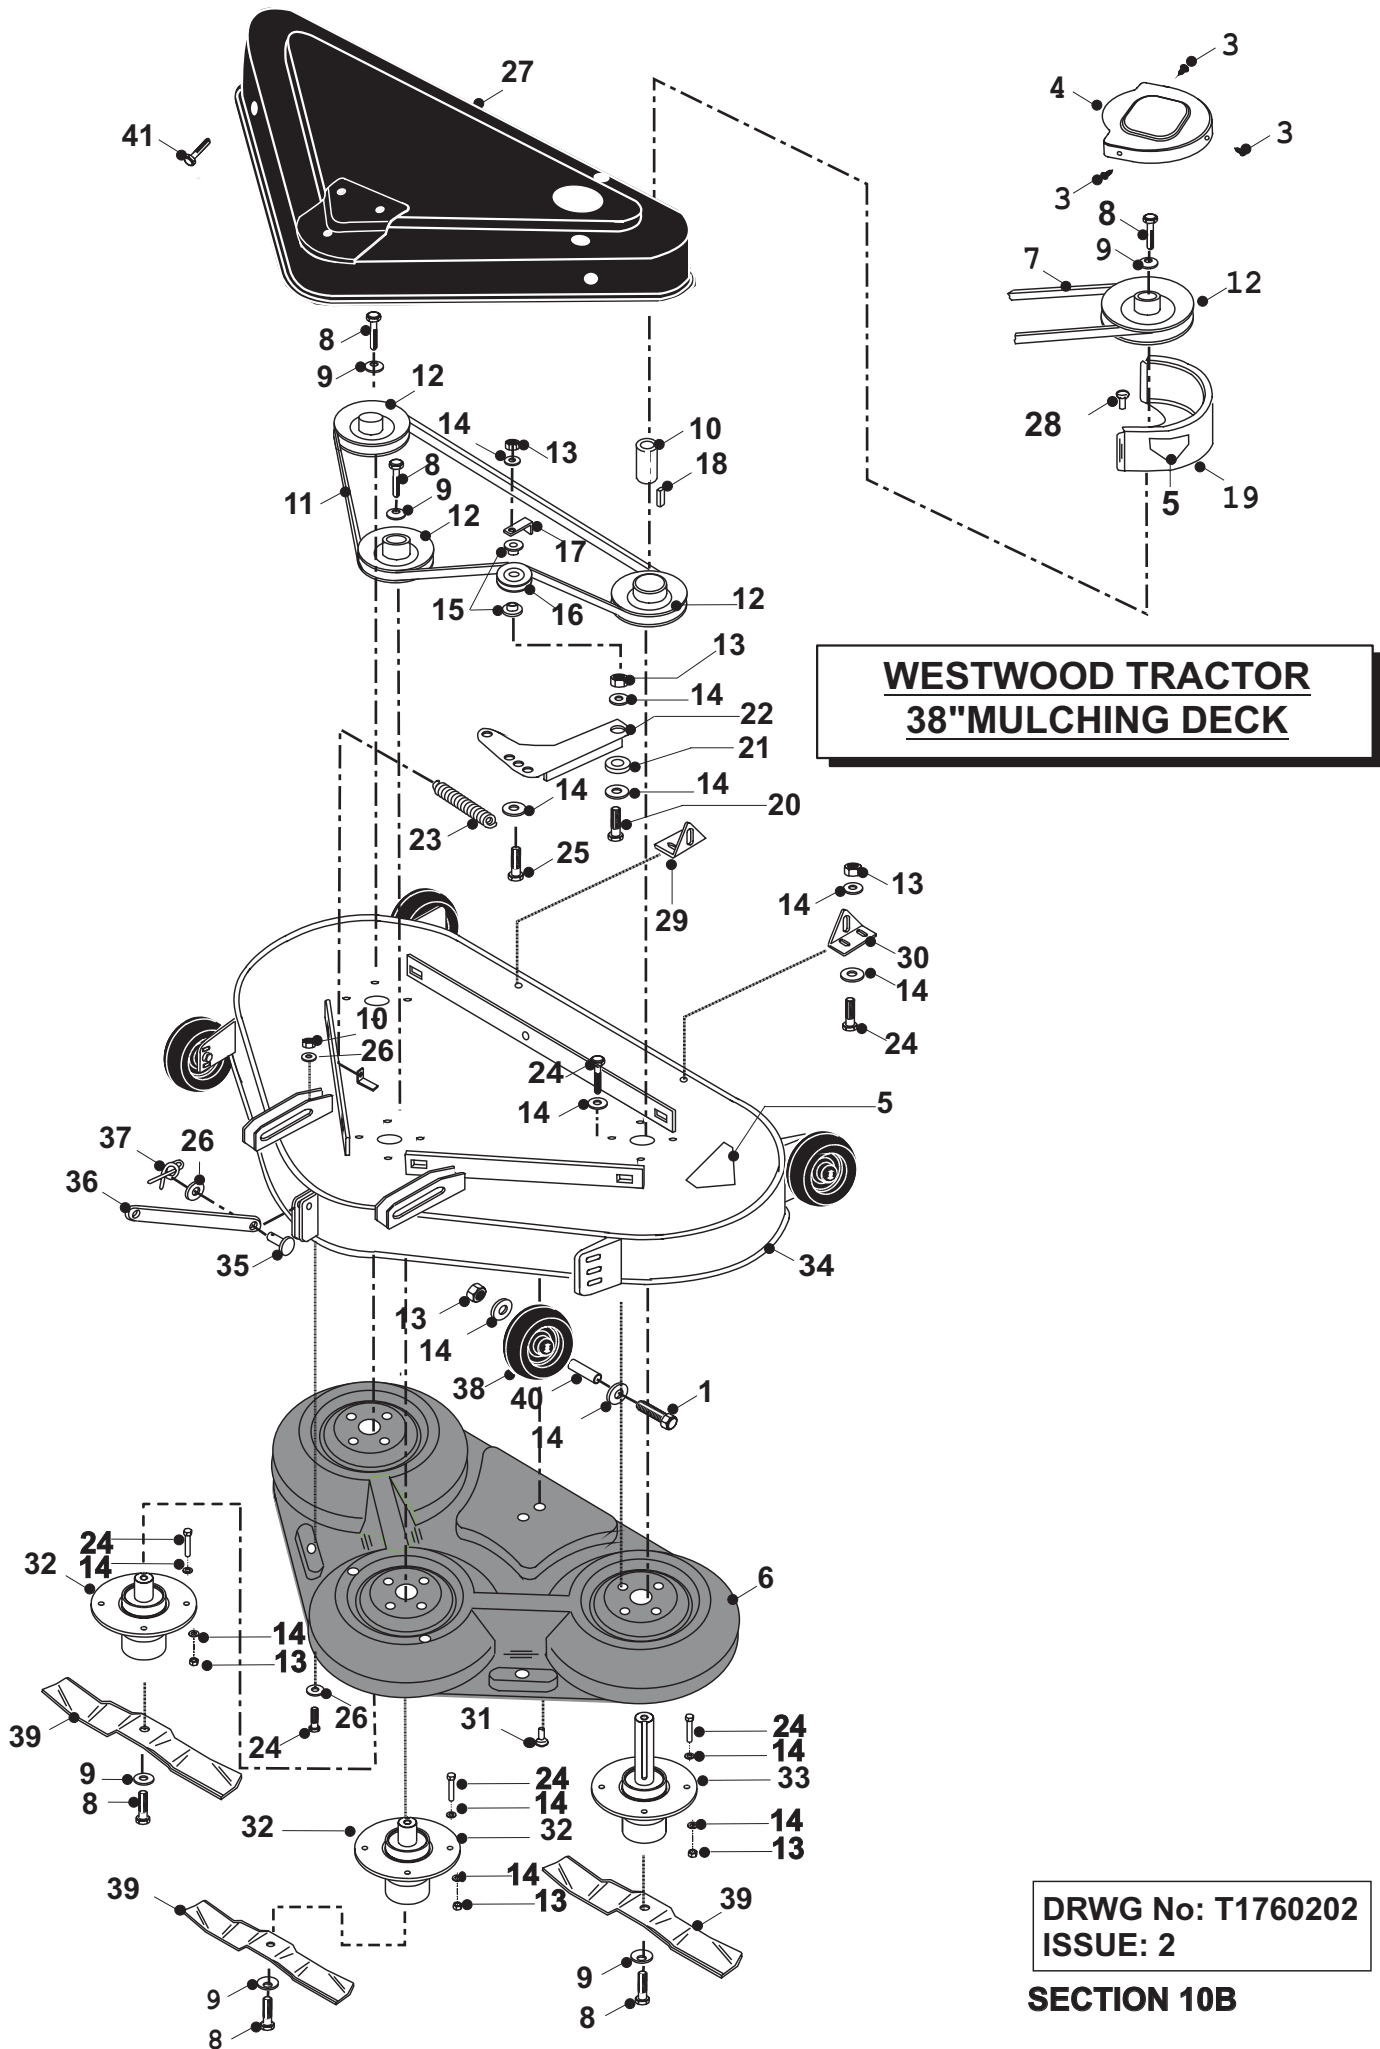

**WESTWOOD TRACTOR
38" MULCHING DECK**

**DRWG No: T1760202
ISSUE: 2**

SECTION 10B

WESTWOOD TRACTOR
38" MULCHING DECK
PARTS LIST

	PARTS DESCRIPTION	PART NUMBER
1	M8 x 70mm Hex Bolt Zinc & Clear Passivated	028663200
2	M8 x 20 Screw (6 off)	018001500
3	Fir Tree Fastener	4958
4	Deck Lid Cover 38" Mulcher	148002700
5	'Deck Danger' Decal	35803300
6	Mulcher Deck Liner Inner	148002600
7	B55 Belt Dayco Super 2	22940200
8	M10 x 30mm Bolt	018002100
9	Washer Dome 3/8" id x 1.3/4" x 1/8"	08819900
10	Deck Drive Pulley Spacer	31328301
11	Belt A72 Super 2 Mulcher Application	228000500
12	5" Deck Pulley	20869501
13	M8 Nyloc Nut	04920100
14	Washer M8 x 25 x 3mm Unplated	089418600
15	Spacer Jockey Wheel	18831600
16	PTO Jockey Pulley Plastic	20811500
17	Belt Retaining Bracket	27105800
18	Key 1/4" x 1"	09830600
19	Mulcher Deck Drive Pulley Guard	327180000
20	M8 x 40mm Bolt BZP	018003200
21	Belt Tension Plate Spacer	31328900
22	Mulcher Deck Belt Tension Plate	32734600
23	Deck Tension Spring	25906200
24	Screw 8mm x 25mm	01916900
25	Bolt M8 x 45mm	02941000
26	M8 Washer	08819501
27	Deck Lid Cover 38" Mulcher	148002700
28	Rivet Pop 4.8 x 6mm	12949400
29	Rear Hanging Bracket (R/H)	30121300
30	Rear Hanging Bracket (L/H)	30121400
31	Rivet for Mulcher Deck Liner	12868600
32	Short Shaft Bearing Housing	40503704
33	Deck Bearing Housing Long Shaft	40503504
34	Mulch 38" Deck Shell	327000101
35	Deck Push Rod Pin	31338200
36	Deck Tension Bar (38" Mulcher)	29203700
37	Rue Clip	11836700
38	Anti Scalp Wheel	149495800
39	15" L/H Mulching Blade	16937900
40	Scuff Wheel Hub	31337600
41	Self Tapping Screw Hex Head 4.8 x 16mm	028001500