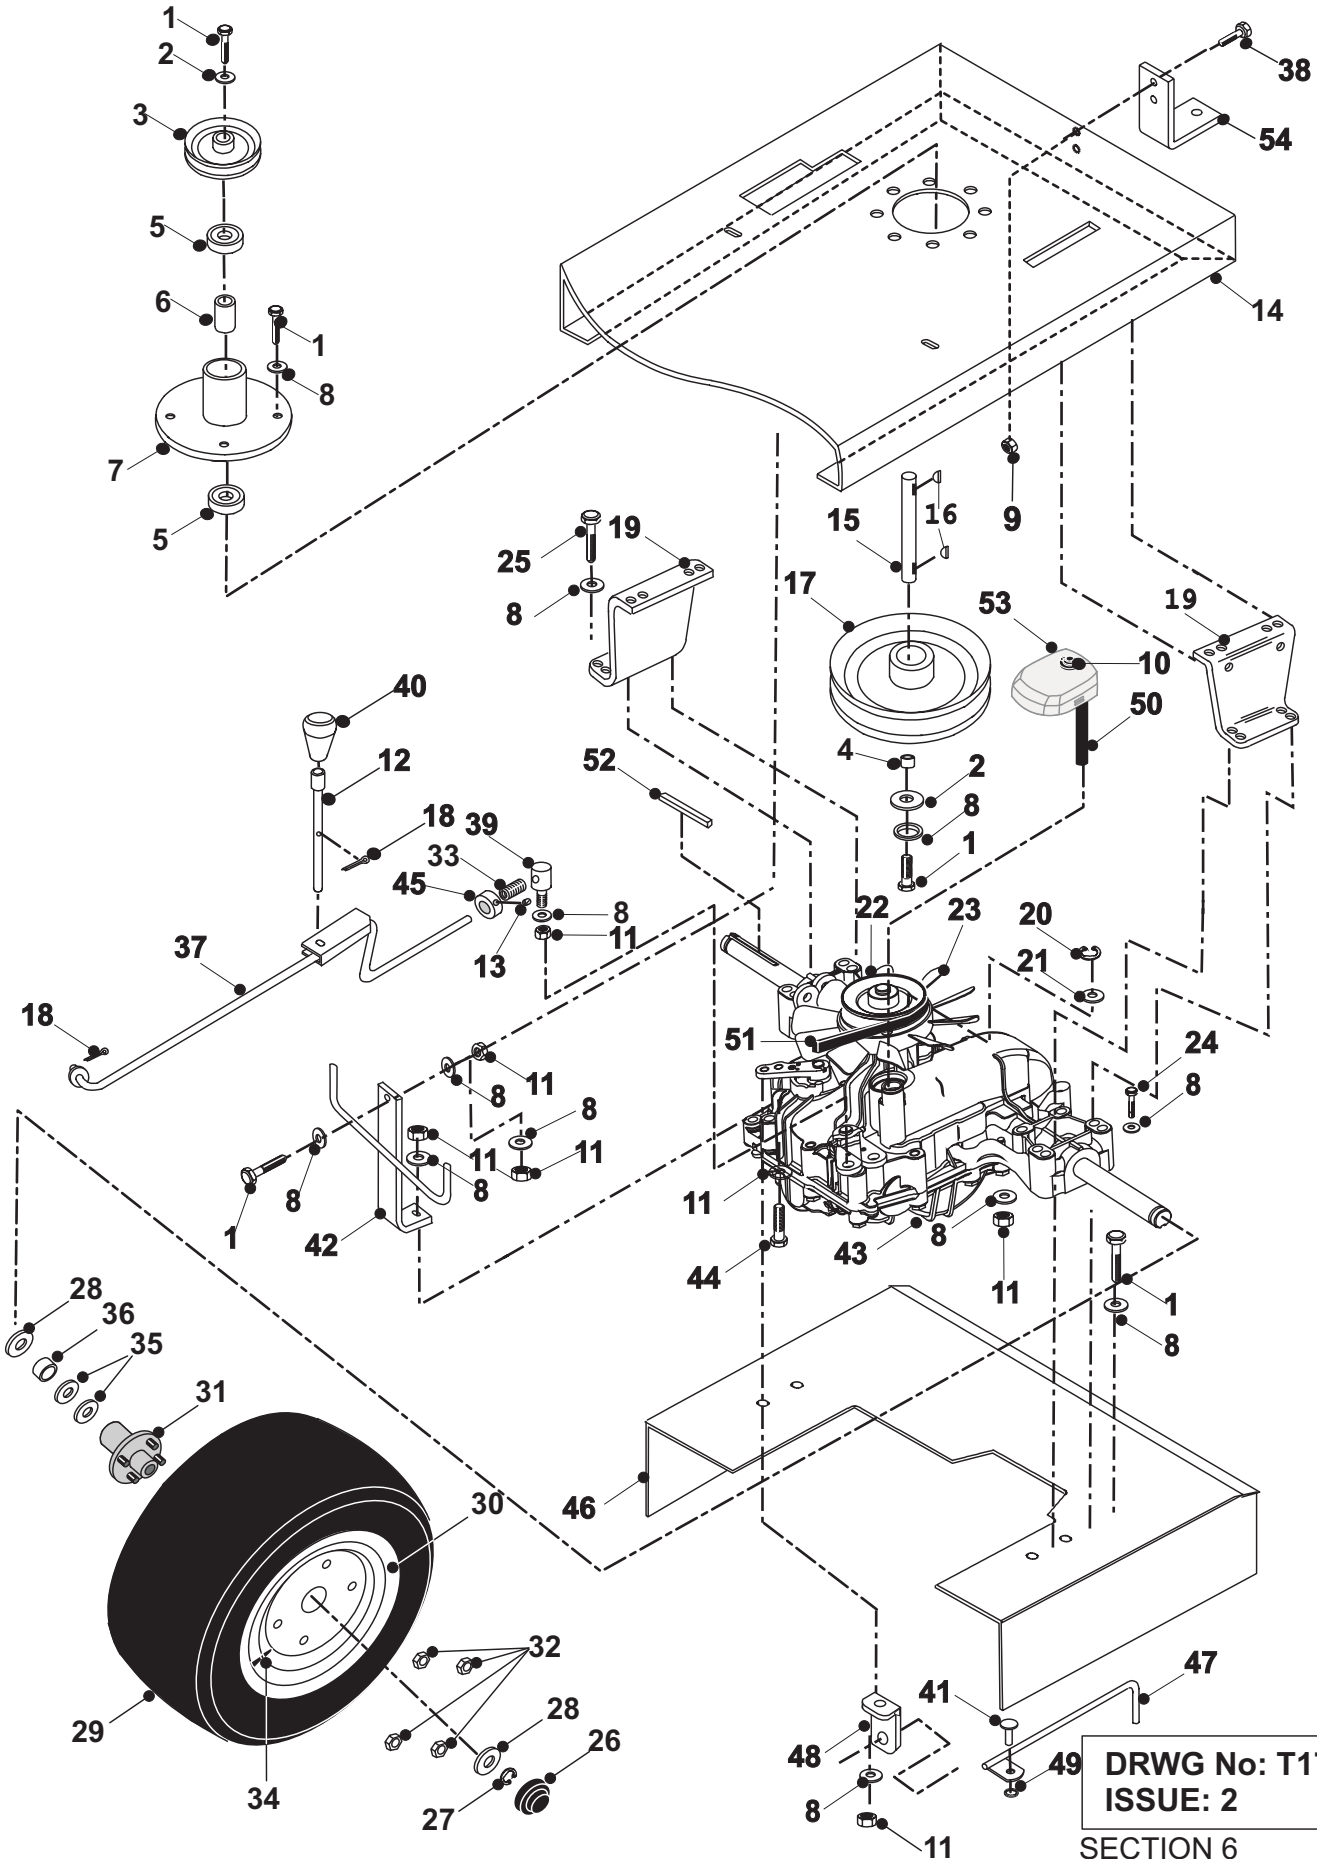

WESTWOOD TRACTOR HYDROSTATIC TRANSAXLE

DRWG No: T1700402
ISSUE: 2
SECTION 6

**WESTWOOD TRACTOR
HYDROSTATIC TRANSAXLE
PARTS LIST**

	PART DESCRIPTION	PART NUMBER
1	Roofing Bolt M8 x 20mm	018001500
2	Washer . M8 x 21 x 1.6	088003700
3	5 "Pulley	208000400
4	P.T.O. End Spacer	31306200
5	Bearing End Spacer	10811600
6	Spacer, PTO Centre	31334800
7	P.T.O. Bearing Housing Complete	40835800
8	M8 Washer	08819501
9	Nut M10	04872100
10	Vent Valve Breather	Tuff Torq Pt No 19848592452
11	M8 Nyloc Nut	04920100
12	Park Brake Pin Rod	31305900
13	M8 x 10mm Grubscrew	018000900
14	Chassis	32702400
15	P.T.O. Shaft	31306000
16	Key	09823900
17	7" Pulley	20870700
18	Split Pin 1/8" x 1"	06823300
19	Transaxle Bracket	307025900
20	14 mm Circlip	07906600
21	9/16" T4 LP Washer	08917800
22	K46 Input Pulley	40506700
23	Tuff Torq Plastic Transaxle Fan	148007800
24	Bolt M8 x 70mm	01850700
25	Bolt M8 x 75mm	018005600
26	Hub Cap	14811800
27	19 mm External Circlip	07921200
28	K46 Transaxle Thrust Washer	307191800
29	20" Rear Tyre	198001200
30	Rear Wheel Rim	198001100
	Grease Nipple	11898800
31	Hub with Studs & Nuts	198002000
32	Wheel Nut	048000800
33	Brake Rod Spring	258000400
34	Wheel Valve	14889200
35	Washer 3/4" T3 LP Z/P	08822900
36	K46 Transaxle Spacer	189498700
37	Brake Rod	327174100
38	Bolt M10 x 30mm	018002100