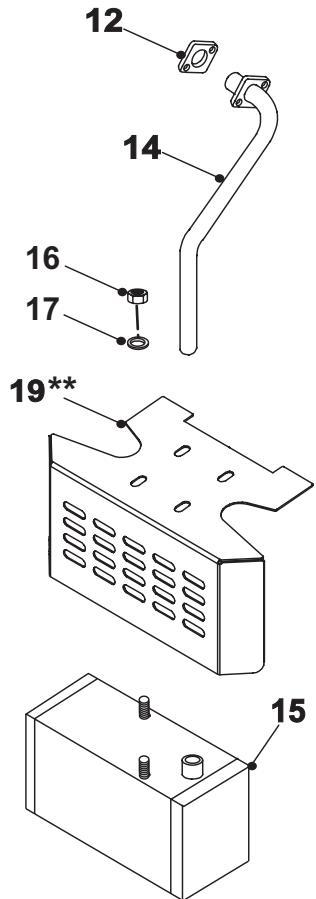

**WESTWOOD TRACTOR
BRIGGS & STRATTON
ENGINE & EXHAUST
ASSEMBLY**

**S1300
SINGLE EXHAUST
ASSEMBLY**