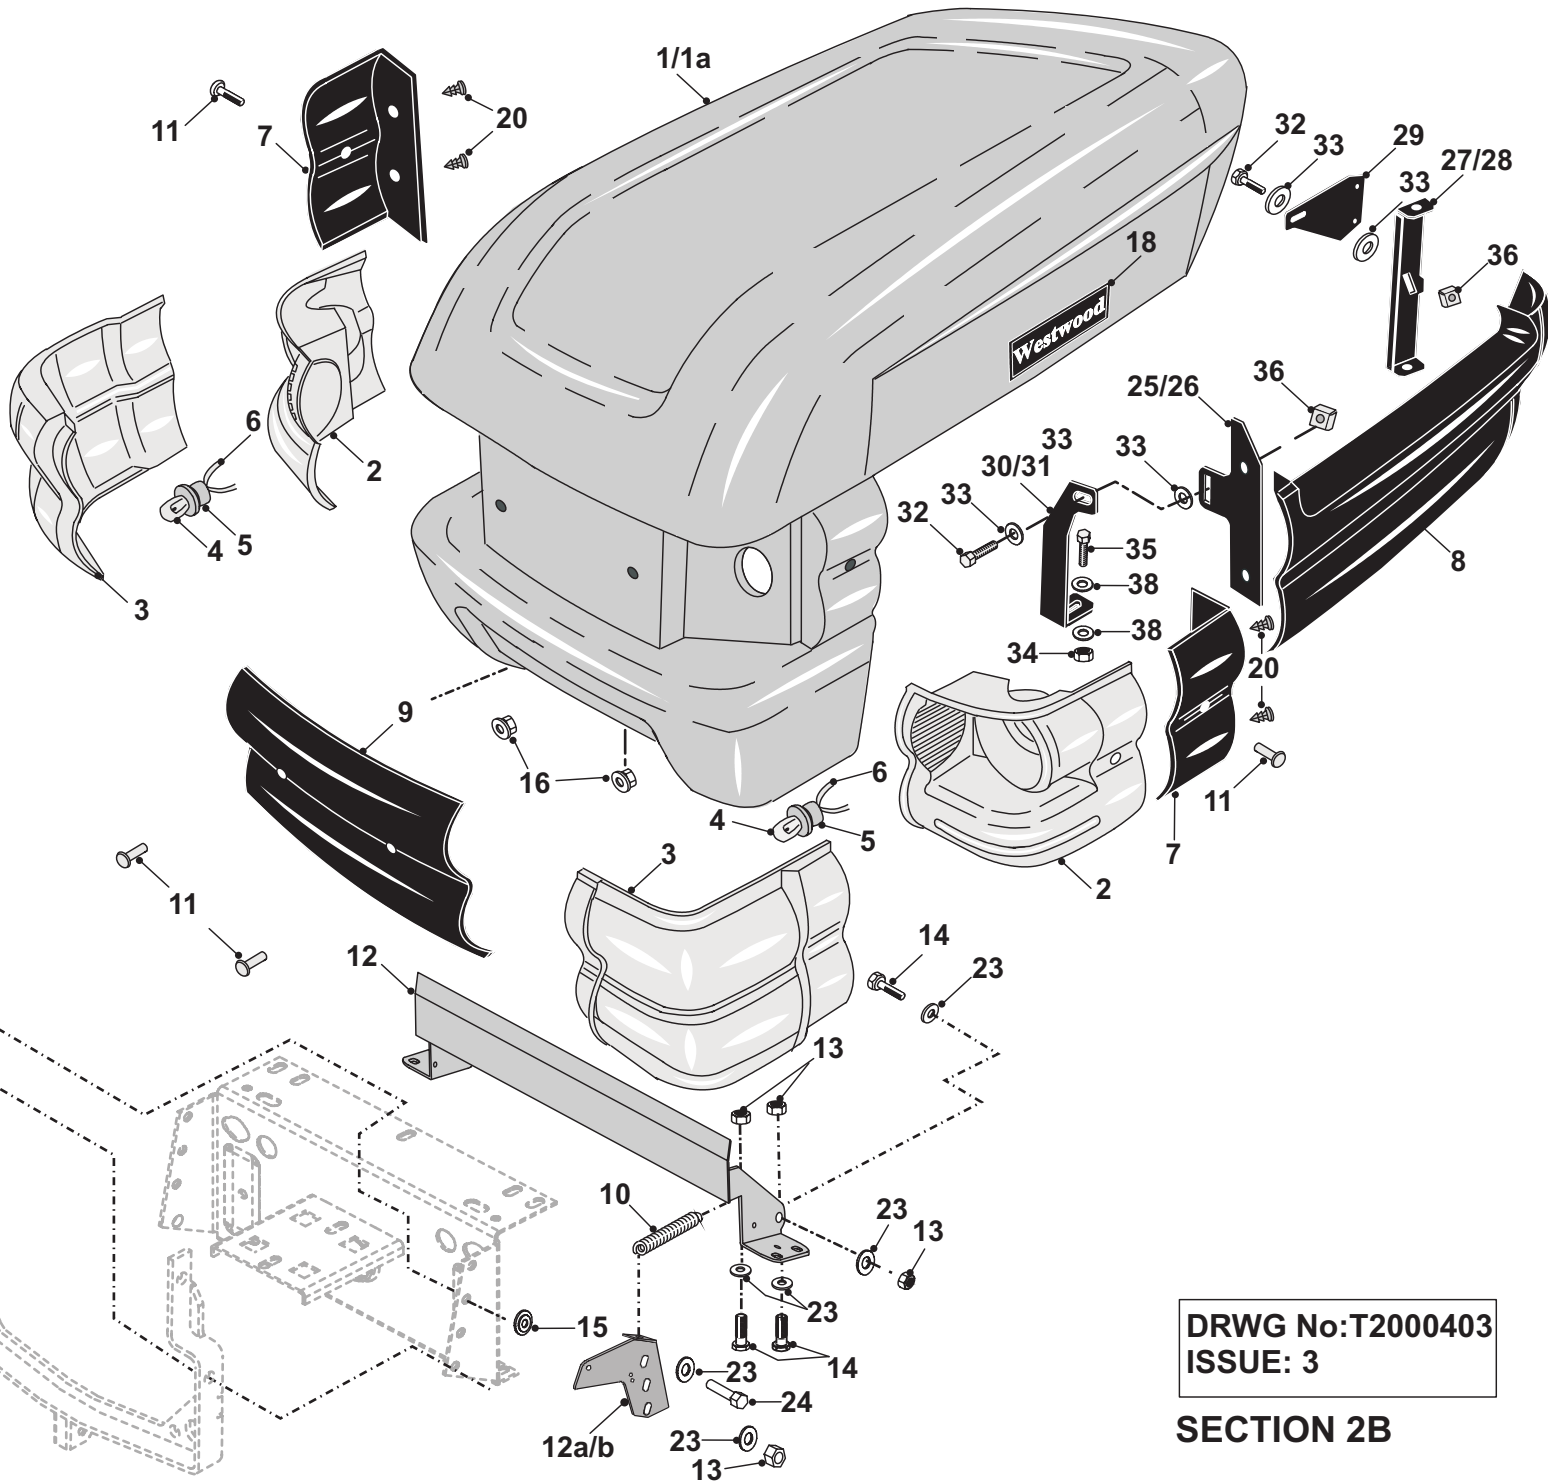

**WESTWOOD
TRACTOR 2002
BONNET ASSEMBLY**

**DRWG No: T2000403
ISSUE: 3**

SECTION 2B

**WESTWOOD TRACTOR 2004
BONNET ASSEMBLY PARTS LIST**

	PART DESCRIPTION	PART NUMBER
1	Bonnet Assembly Complete (includes items 1a, 2, 3, 4, 5, 6, 7, 9, 11, 16, 18, 19 & 20) Models S1300 & S1400 Model S1600 Models T1600 & T1800	408020200 408020300 408020400
1a	Plastic Bonnet Main Body	148012100
2	L/H Westwood Headlamp	148011400
	R/H Westwood Headlamp	148011500
3	L/H Westwood Light Lens	148011200
	R/H Westwood Light Lens	148011300
4	12V Pole Bulb	44816200
5	Bulb Holder	44816100
6	Light Loom 3894	44813900
7	Westwood Bonnet L/H Fixing Panel	148011700
	Westwood Bonnet R/H Fixing Panel	148011800
8	Westwood Bonnet L/H Engine Side Panel	148011900
	Westwood Bonnet R/H Engine Side Panel	148012000
9	Westwood Bonnet Front Fixing Panel	148011600
10	Spring	25805200
11	Bolt Flanged Button Head M5 x 25mm	018003700
12	Bonnet Hinge Cross Plate Assembly	327181400
12a	L/H Tractor Universal Bonnet Stop	301135901
12b	R/H Tractor Universal Bonnet Stop	301135801
13	M8 Nyloc Nut	04920100
14	Bolt M8 x 25mm	01902300
15	Rose Joint Shoulder Boss	31336100
16	M5 Jacknut	048001400
17	Bonnet Pivot Boss (Not Illustrated)	31306100
18	Decal Westwood Badge	358026100
19	New Style Beading	4832
20	Fir Tree Fixing	148012300
21	Bullbar Assembly	327174900
22	Bolt M8 x 35mm	018001600
23	M8 Washer	08819501
24	Bolt M8 x 25mm	02826000