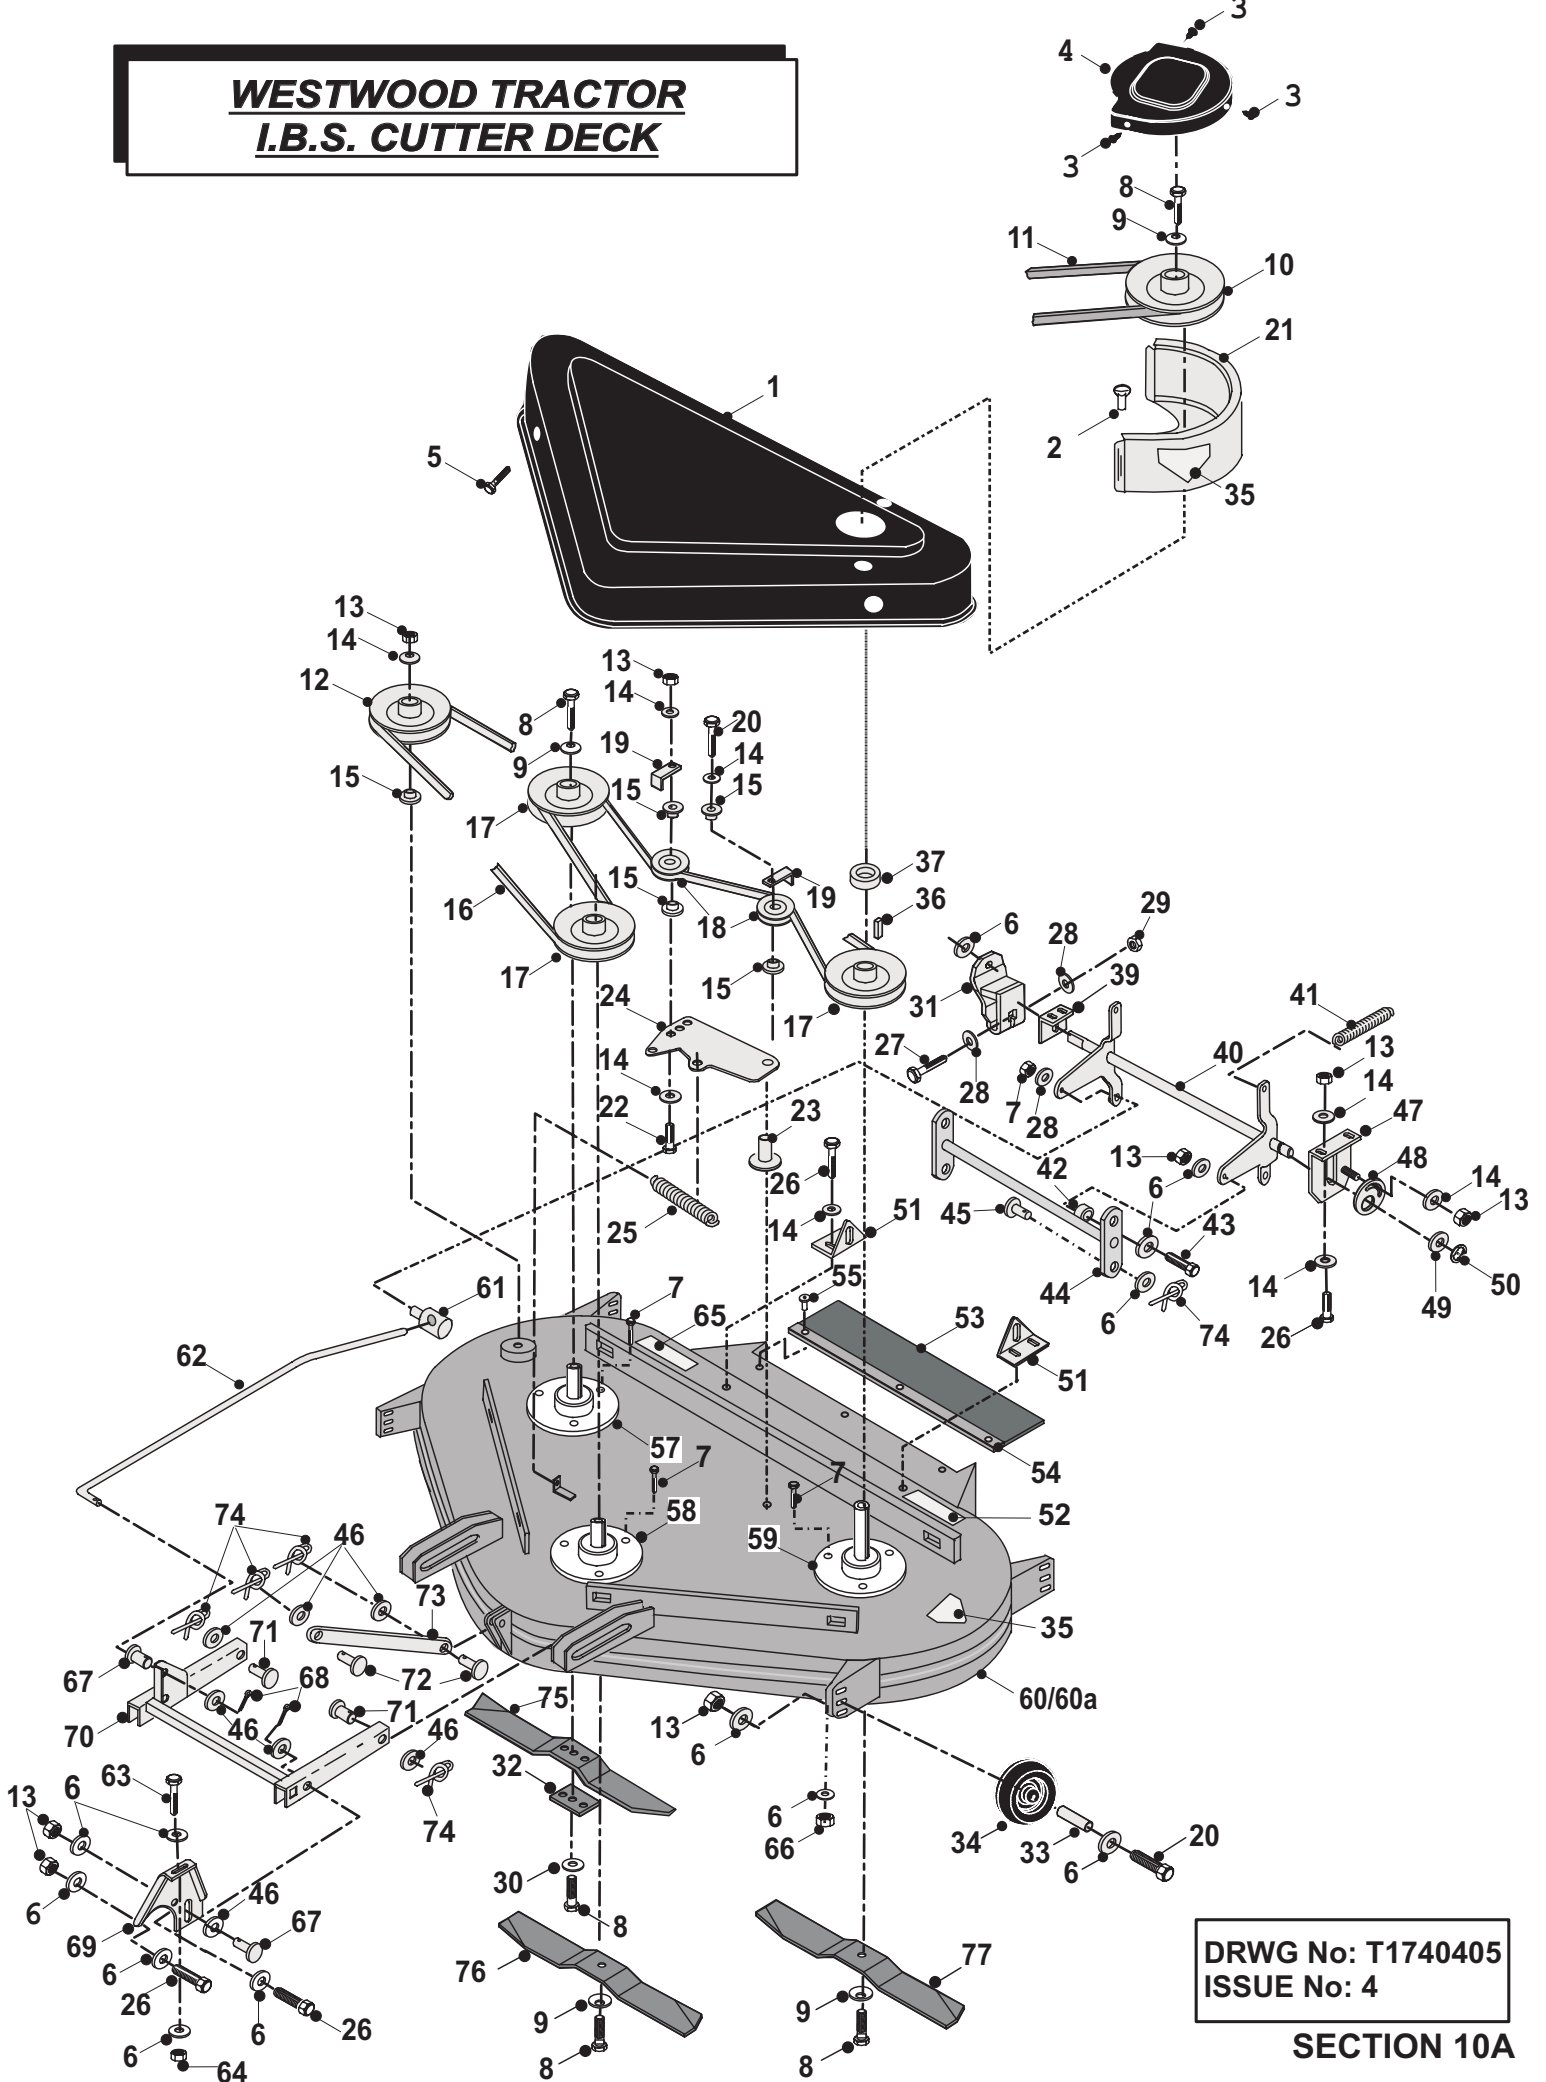

WESTWOOD TRACTOR I.B.S. CUTTER DECK

DRWG No: T1740405
ISSUE No: 4

SECTION 10A

**WESTWOOD TRACTOR
IBS CUTTER DECK**

	PART DESCRIPTION	PART NUMBER
1	Deck Lid Cover 36" Deck Lid Cover 38" Deck Lid Cover 42" Deck Lid Cover 48"	148002200 148002300 148002400 148002500
2	Rivet Pop 4.8 x 6mm	12949400
3	Fir Tree Fastener	4958
4	Universal Deck Pulley Cover	149497400
5	Self Tapping Screw Hex Head 4.8 x16mm	028001500
6	Washer M8 x 25 x 3 mm Unplated	089418600
7	Anti Scalp Wheel	149495800
8	S/Screw M10 x 30mm BZP	02886000
9	Washer Dome 3/8" id x 1.3/4" x 1/8"	08819900
10	Deck Drive Pulley c/w 331328301 Big Spacer	20870200
11	36" Deck Belt (Dayco Super II B54) Mag Stop Clutch	22949800
	38" Deck Belt (Dayco Super II B58) Mag Stop Clutch	22870101
	42" Deck Belt (Dayco Super II B57) Mag Stop Clutch	22871200
	48" Deck Belt (Dayco Super II B59) Mag Stop Clutch	22949900
12	Steel Deck Pulley (5") c/w Bearing	20869600
13	M8 Nyloc Nut	04920100
14	M8 Washer	08819501
15	Spacer Jockey Wheel	18831600
16	36" Deck Belt AA 105	22869800
	38" Deck Belt AA 112	22869901
	42" Deck Belt AA 120	22870000
	48" Deck Belt BB 136	22928800
17	5" Deck Pulley	20869501
18	PTO Jockey Pulley	20811500
19	Belt Retaining Bracket	27105800
20	Bolt M8 x 65mm	028662700
21	Deck Drive Pulley Guard	307183100
22	Bolt M8 x 45mm	01820800
23	Belt Tension Plate Spacer	31328900
24	Belt Tension Plate	32731000
25	Deck Tension Spring	25906200
26	Bolt M8 x 20mm	02825900
27	Bolt M10 x 60mm	018005000
28	Washer 10.8 i.d. x 20.7 o.d x 2mm Thk	08800200
29	M10 Nyloc Nut	04886100
30	Key 1/4" x 1/4" x 22mm Square	098450100
31	Steering Arm	32702500
32	M/Screw 8mm x 16mm	028001000
33	Deck Height Adjust Yoke	32703300
34	Clevis Pin	31340800
35	Circlip 3/8" External	07846800
36	Deck Height Pivot Boss	18317400