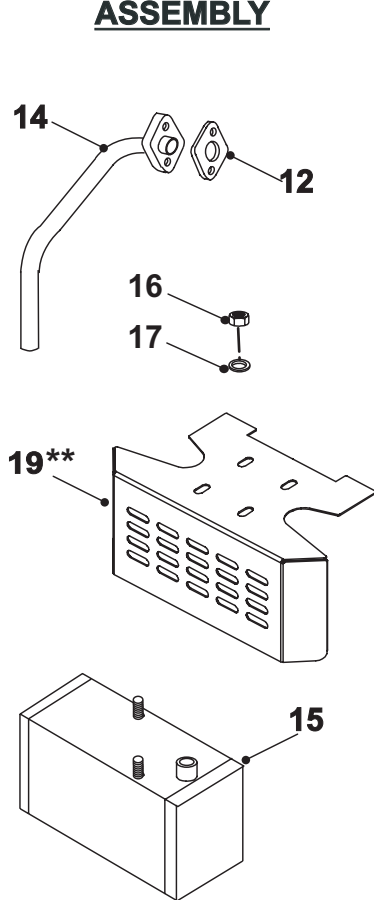

**S1600
SINGLE EXHAUST
ASSEMBLY**