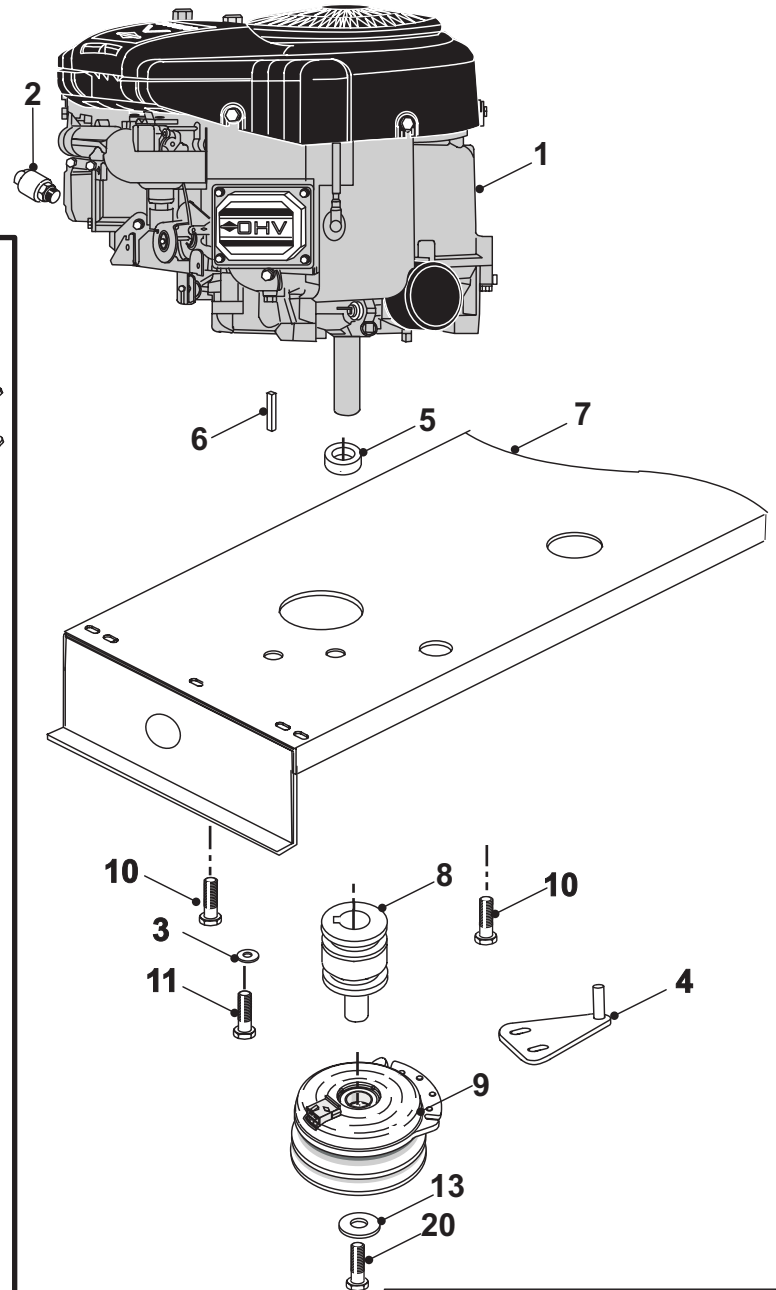

**TWIN EXHAUST
ASSEMBLY**

**No Longer Used from May 2002

**DRWG No: T1660302
ISSUE No: 2**

SECTION 3