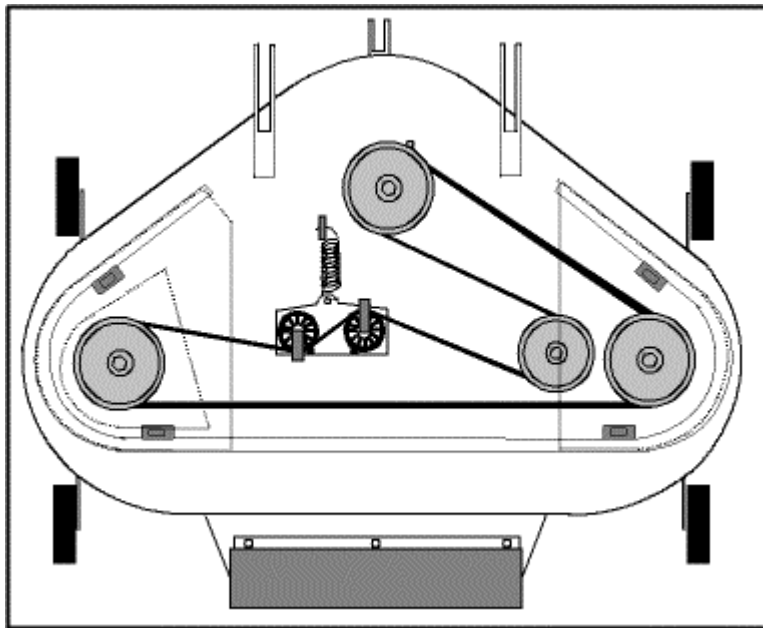

WESTWOOD TRACTOR
I.B.S.CUTTER DECK
PARTS LIST

	PART DESCRIPTION	PART NUMBER
72	Deck Push Rod Pin	31338200
73	Deck Tension Bar 36"	29203900
	Deck Tension Bar 38"	29202400
	Deck Tension Bar 42"	29203700
	Deck Tension Bar 48"	29203800
74	Rue Clip	11836700
75	<i>See IBS Deck Quick Reference Table</i>	
75	<i>See IBS Deck Quick Reference Table</i>	
76	<i>See IBS Deck Quick Reference Table</i>	
77	<i>See IBS Deck Quick Reference Table</i>	
78	10mm Starlock Washer	088002100
79	Deck Pan Tab Washer	27111200
80	Scuff Wheel Hub	31337600

IBS INTERNAL DECK DRIVE