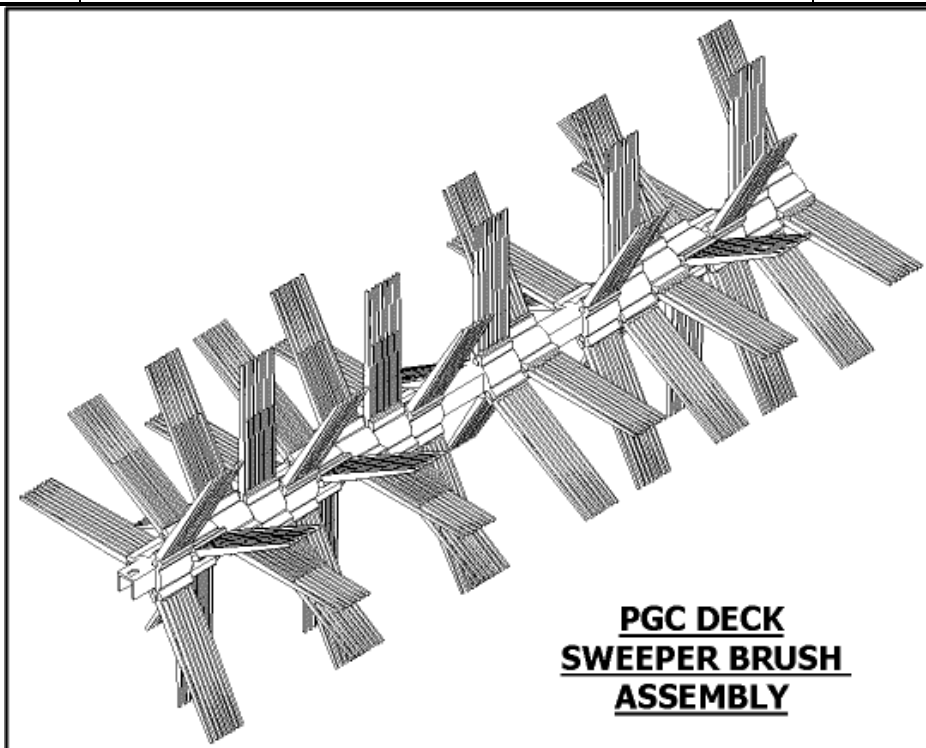

**WESTWOOD TRACTOR
POWERED GRASS COLLECTOR
PARTS LIST**

	PART DESCRIPTION	PART NUMBER
39	Belt – Sweeper `V` Type	22832800
40	Bolt M8x50mm	018001800
41	Sweeper Jockey Cap	31351100
42	Sweeper Jockey Spacer	31350400
43	Bearing Shield	30121900
44	Bearing Housing 17mm	27106600
45	Idler Shaft	183005700
46	PGC Locking Handle	307177800
47	M6x16mm Set Screw	028662300
48	L.H. PGC Lever Lock	30149800
	R.H. PGC Lever Lock	30150300
49	Bolt M6x20mm	018000300
50	PGC Belt Tension Adjust Trunnion	183003800
51	Belt Tension Adjustment Rod	313003500
52	PGC Locking Handle Plate	178966300
53	NPVC Black Hand Grip	149496600
54	Brush Stock Spindle (from December 2002)	183027900
55	Decal “PGC Height” (Not Illustrated)	35937600
56	Bristle Boss	14833000
57	Sweeper Roller Tubular Spacer	174003600
58	PGC Pulley Bearing Kit (from December 2002)	401001500
59	M6 Nyloc Nut	04920500

OCTOBER 2004

SECTION 11