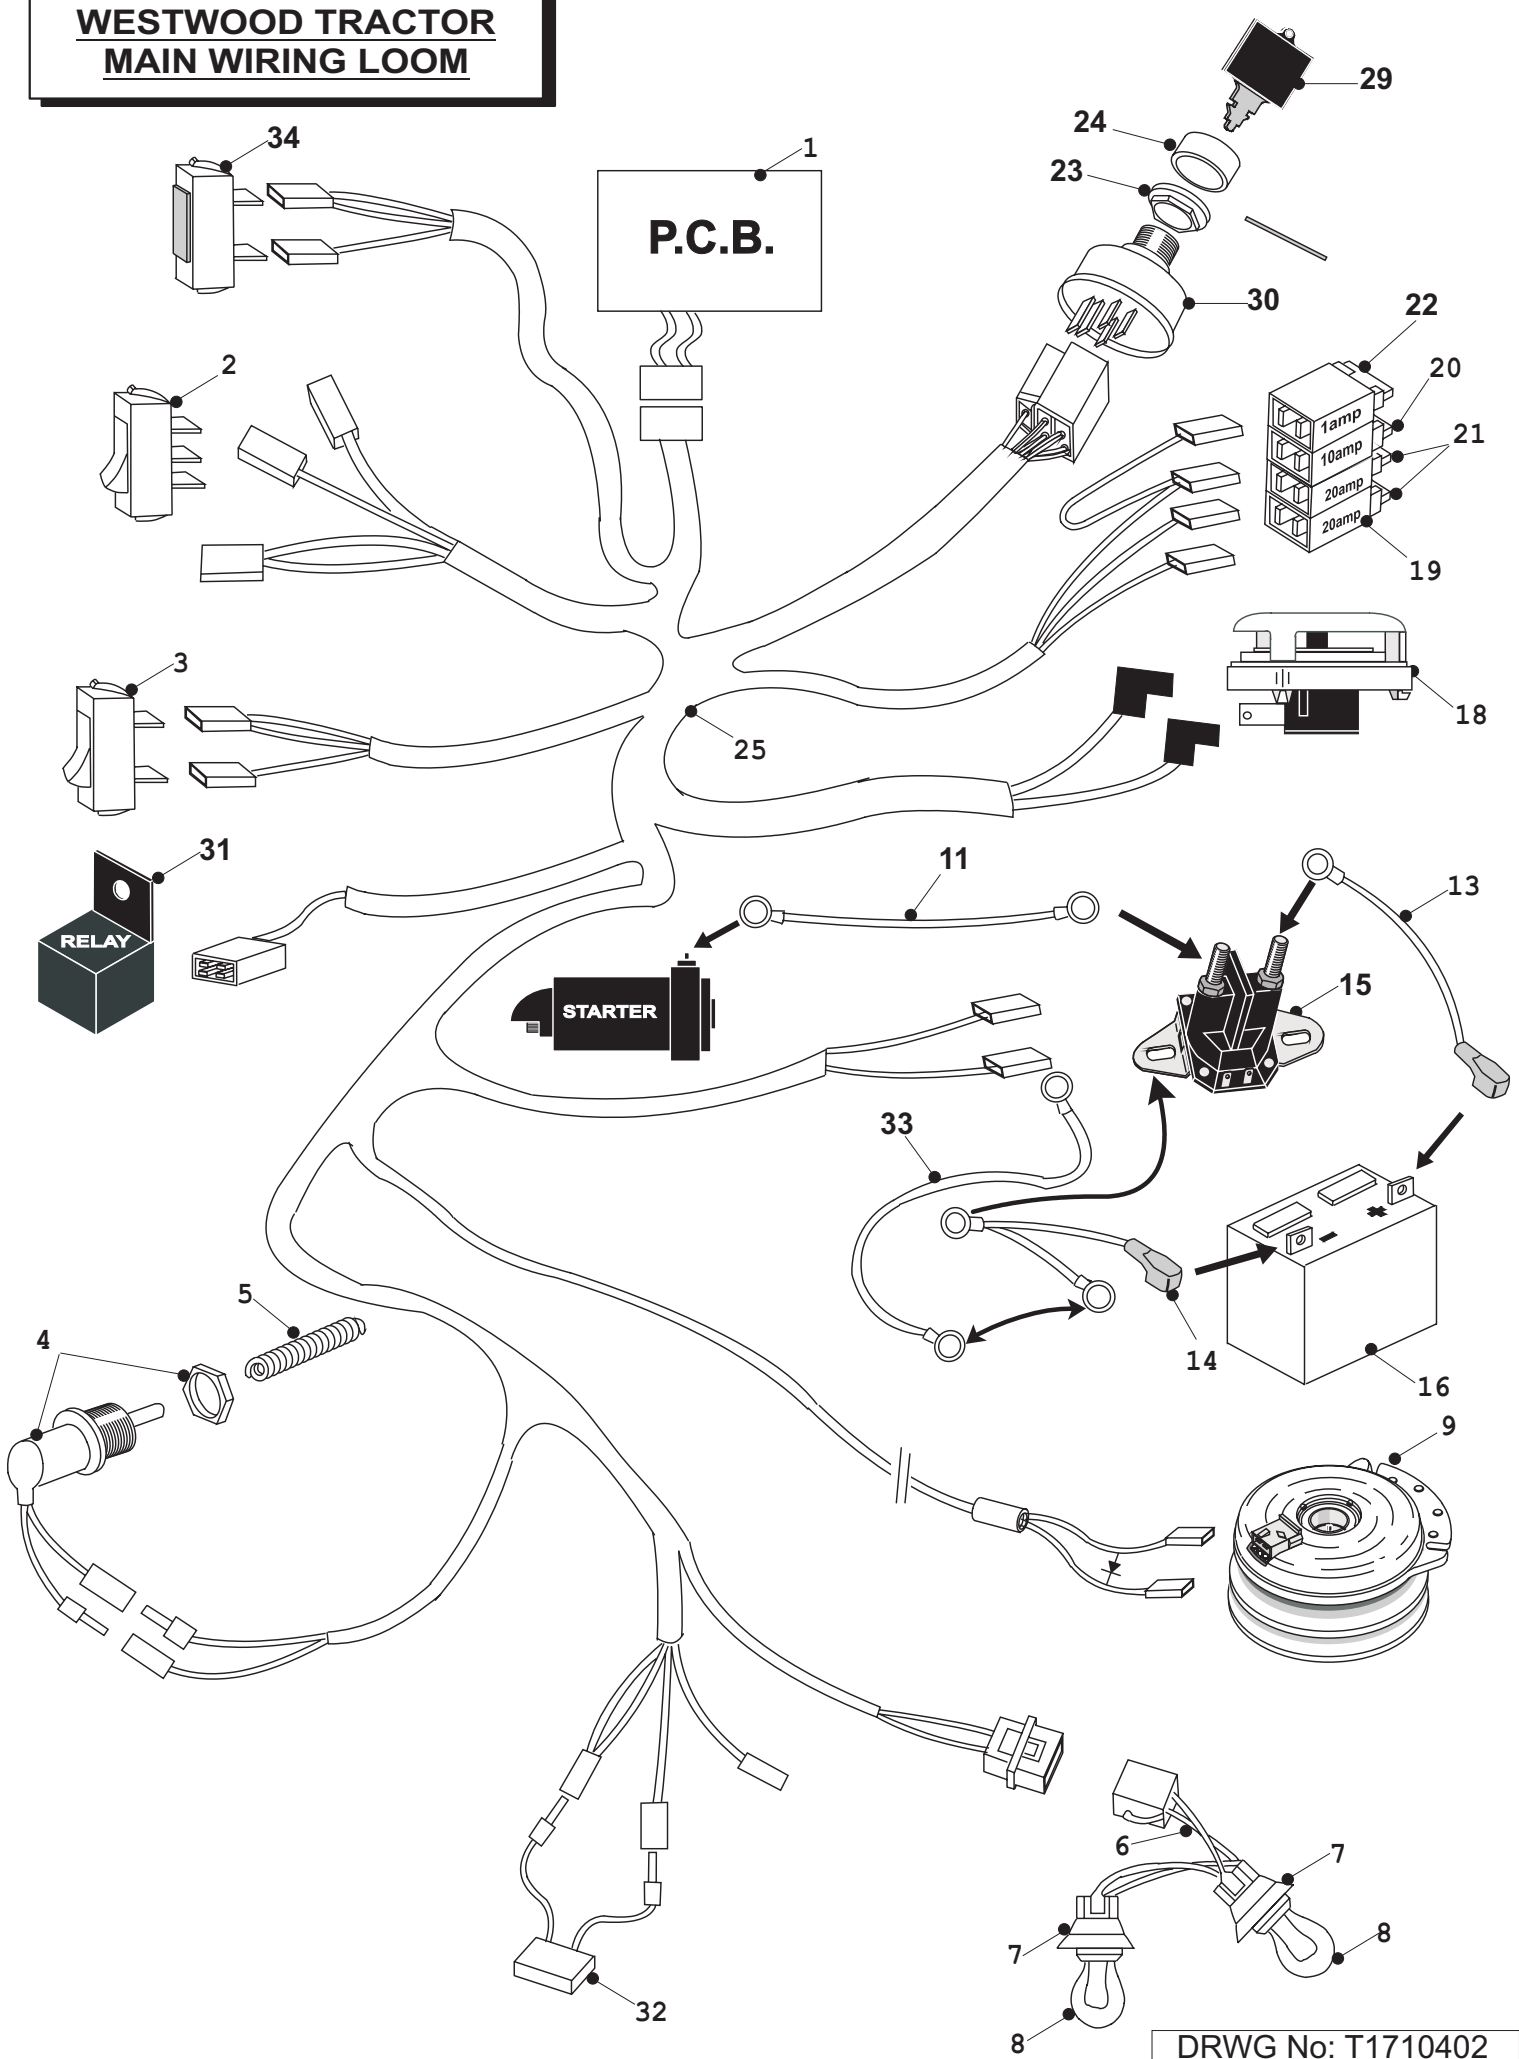

**WESTWOOD TRACTOR
MAIN WIRING LOOM**

WESTWOOD TRACTOR
MAIN WIRING LOOM
PARTS LIST

	PART DESCRIPTION	PART NUMBER
1	Printed Circuit Board	8062
2	Cutter Switch (With Symbols)	8161
3	Light Switch (With Symbols)	8160
4	Pull Safety Switch for Transmission	44813400
5	Safety Switch Spring	25813801
6	Light Loom 3894	44946600 use 44813900
7	Bulb Holder	44816100
8	12 Volt Pole Bulb	44816200
9	Electric Clutch Magstop	44936100
10	Clutch Loom Magstop Modular (not illustrated)	44946800
11	Lead Battery to Solenoid	44812600
12	B&S Engine Loom Block Connector (not illustrated)	448015500
13	Battery Solenoid Lead (+)	448006200
14	Battery Earth Lead	448006301
15	Starter Solenoid	44814801
16	12V 34AH Battery (Gel Type)	458141200
17	Ignition Light (not illustrated)	8841
18	Seat Switch	44949500
19	Fuse Holder FHA40 6.3mm	8176
20	Fuse Spade 10 Amp	44889500
21	Fuse Spade 20 Amp	44835000
22	Fuse Spade 1Amp	449559300
23	Ignition Switch Steel Lock Nut M16	048001300
24	Bezel	52813100
25	Main Loom	448006101
	Main Loom (c/w clutch loom & light loom)	448006100 use 448006101
26	Tie Wrap (Not Illustrated)	52825400
27	Tie Wrap Mount (Not Illustrated)	52816800
28	Tie Wrap Self Adhesive (Not Illustrated)	52816700
29	Ignition Key	52813000
30	Ignition Switch	44812900
31	Electric Relay 12v / 30amp	449559100
32	Intek Adaptor Loom for 448006101	448006900
33	Chassis to Engine Earth Loom	448007000