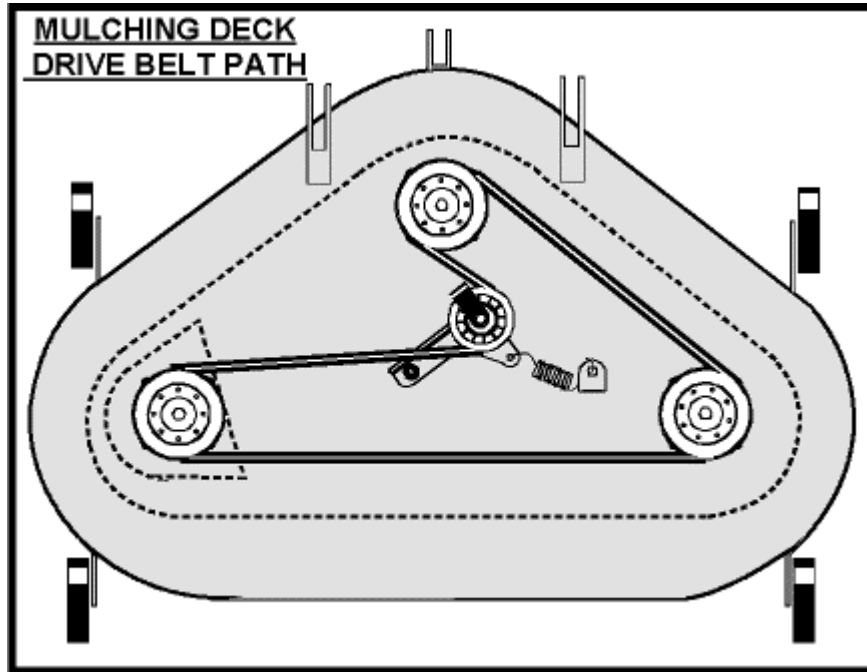

WESTWOOD TRACTOR
38" MULCHING DECK
PARTS LIST

	PARTS DESCRIPTION	PART NUMBER
1	M8 x 70mm Hex Bolt Zinc & Clear Passivated	028663200
2	M8 x 20 Screw (6 off)	018001500
3	Fir Tree Fastener	4958
4	Deck Lid Cover 38" Mulcher	148002700
5	'Deck Danger' Decal	35803300
6	Mulcher Deck Liner Inner	148002600
7	B55 Belt Dayco Super 2	22940200
8	M10 x 30mm Bolt	018002100
9	Washer Dome 3/8" id x 1.3/4" x 1/8"	08819900
10	Deck Drive Pulley Spacer	31328301
11	Belt A72 Super 2 Mulcher Application	228000500
12	5" Deck Pulley	20869501
13	M8 Nyloc Nut	04920100
14	Washer M8 x 25 x 3mm Unplated	089418600
15	Spacer Jockey Wheel	18831600
16	PTO Jockey Pulley Plastic	20811500
17	Belt Retaining Bracket	27105800
18	Key 1/4" x 1"	09830600
19	Mulcher Deck Drive Pulley Guard	327180000
20	M8 x 40mm Bolt BZP	018003200
21	Belt Tension Plate Spacer	31328900
22	Mulcher Deck Belt Tension Plate	32734600
23	Deck Tension Spring	25906200
24	Screw 8mm x 25mm	01916900
25	Bolt M8 x 45mm	02941000
26	M8 Washer	08819501
27	Deck Lid Cover 38" Mulcher	148002700
28	Rivet Pop 4.8 x 6mm	12949400
29	Rear Hanging Bracket (R/H)	30121300
30	Rear Hanging Bracket (L/H)	30121400
31	Rivet for Mulcher Deck Liner	12868600
32	Short Shaft Bearing Housing	40503704
33	Deck Bearing Housing Long Shaft	40503504
34	Mulch 38" Deck Shell	327000101
35	Deck Push Rod Pin	31338200
36	Deck Tension Bar (38" Mulcher)	29203700
37	Rue Clip	11836700
38	Anti Scalp Wheel	149495800
39	15" L/H Mulching Blade	16937900
40	Scuff Wheel Hub	31337600
41	Self Tapping Screw Hex Head 4.8 x 16mm	028001500

WESTWOOD TRACTOR
38" MULCHING DECK
PARTS LIST