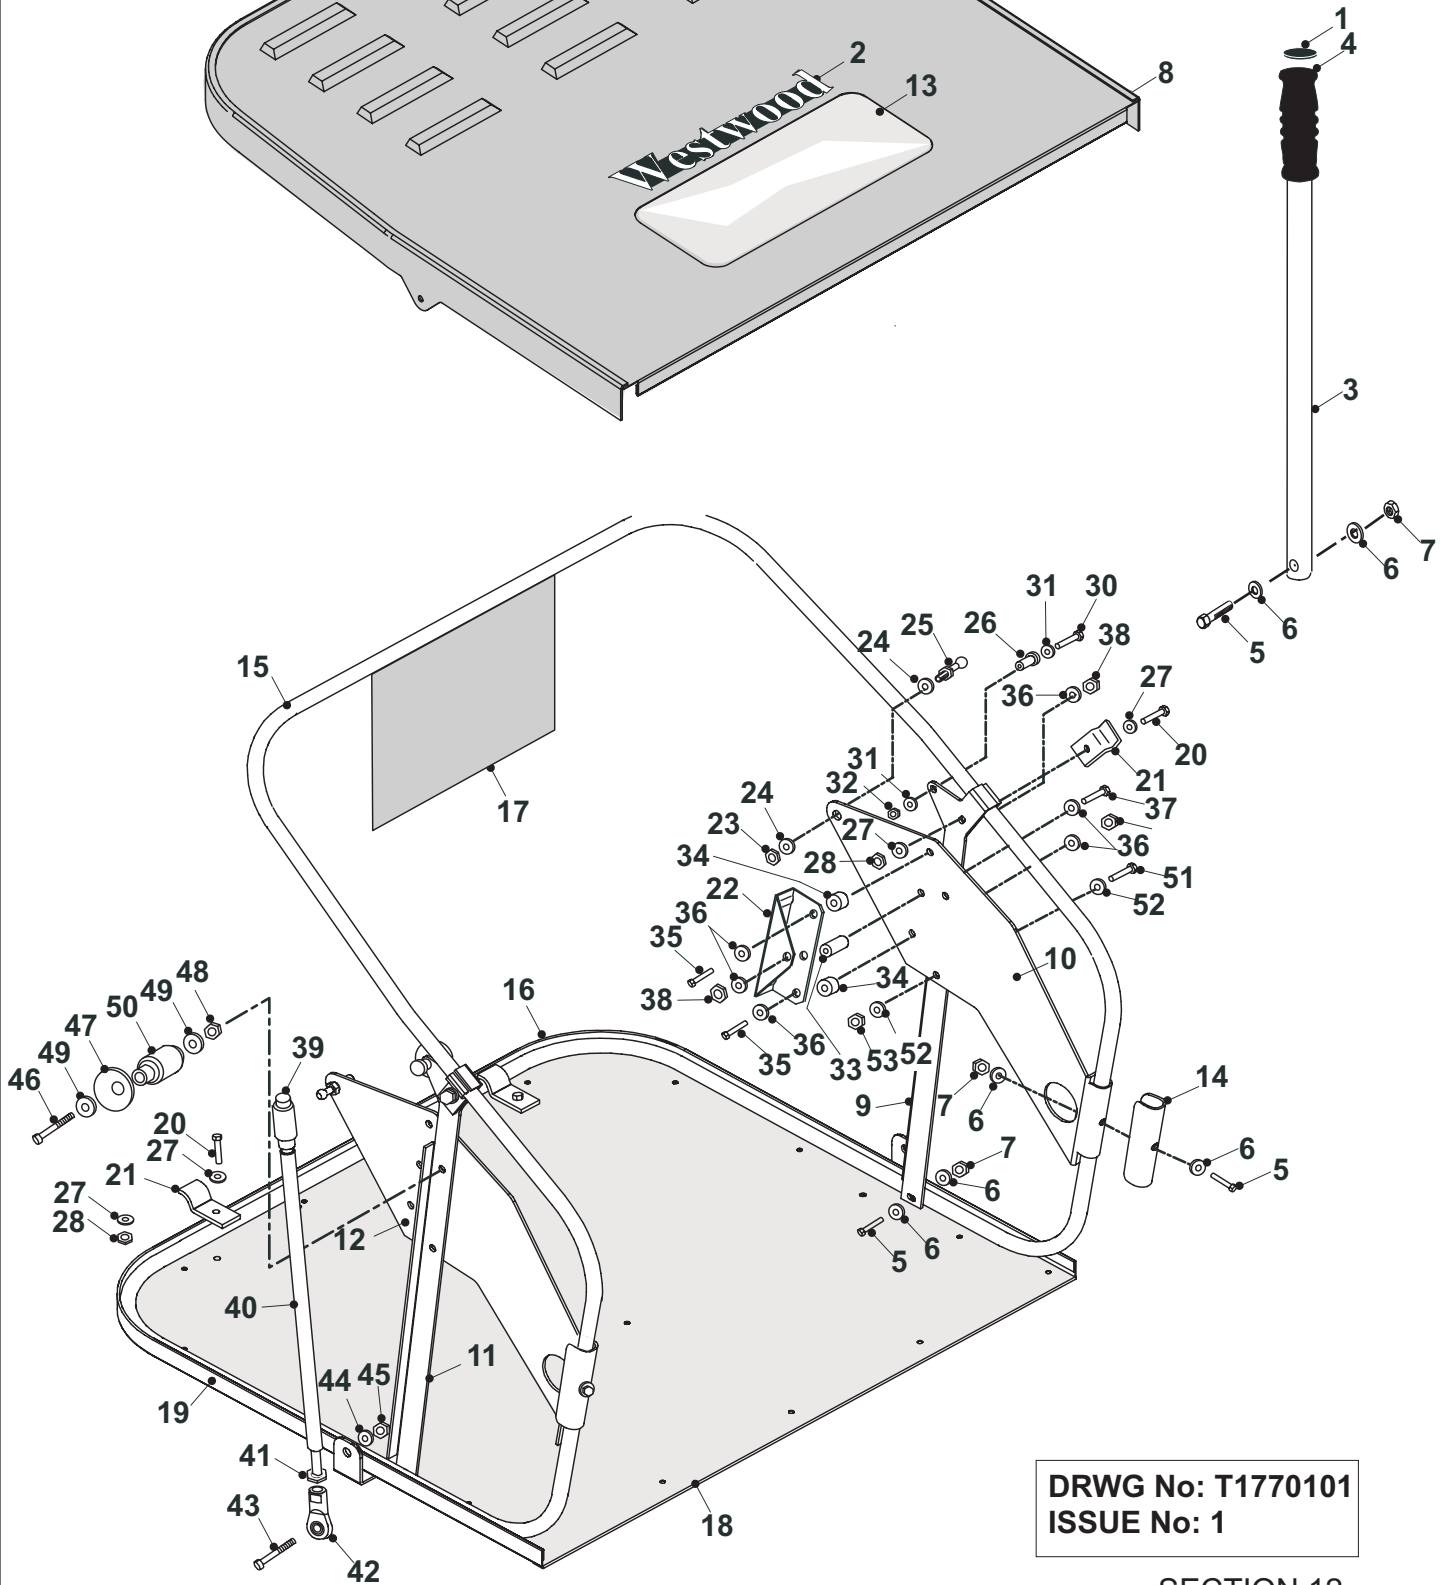

**WESTWOOD POWERED
GRASS
COLLECTOR NET**

**DRWG No: T1770101
ISSUE No: 1**

SECTION 12

**WESTWOOD TRACTOR
POWERED GRASS COLLECTOR NET
PARTS LIST**

	PART DESCRIPTION	PART NUMBER
1	Soft Foam Grip End Plug	14880500
2	Westwood Decal	9370
3	Net Tipping Handle	48402800
4	Net Tipping Foam Grip	38936500
5	Bolt M6 x 35mm	028007000
6	Washer M6	088003000
7	Nut Nyloc M6	04920500
8	Net Lid	327018500
9	Goal Post L/H	301057900
10	Goal Post Plate L/H	301058100
11	Goal Post R/H	301057800
12	Goal Post Plate R/H	301058000
13	Window	14871500
14	Net Frame Clamping Plate	30149600
15	Net Frame Top	174006800
16	Net Frame Bottom	174006900
17	Net	389471900
18	Net Floor (Galvanised)	301058300
19	Floor Surround (Galvanised)	307026400
20	Bolt M6 x 20mm	018000300
21	Frame Tube Clamp	301008400
22	Tipping Handle Channel	307177300
23	Nut Nyloc M10	04886100
24	Spacer	183025600
25	Ball End Shaft 10mm	183010300
26	Net Lid Spacer	18321000
27	Washer M6	088000300
28	Nut Nyloc M6	04920500
30	Screw M6 x 40mm	01901000
31	Washer M6	088000300
32	Nut Nyloc M6	04920500
33	Spacer 32 x 14 x 10 i.d.	31330800
34	Spacer 26 x 18 x 8 i.d.	183024001
35	Bolt M8 x 35mm	01935700
36	Washer M8	088000200
37	Bolt M8 x 20mm	02825900
38	Nut M8	04822300