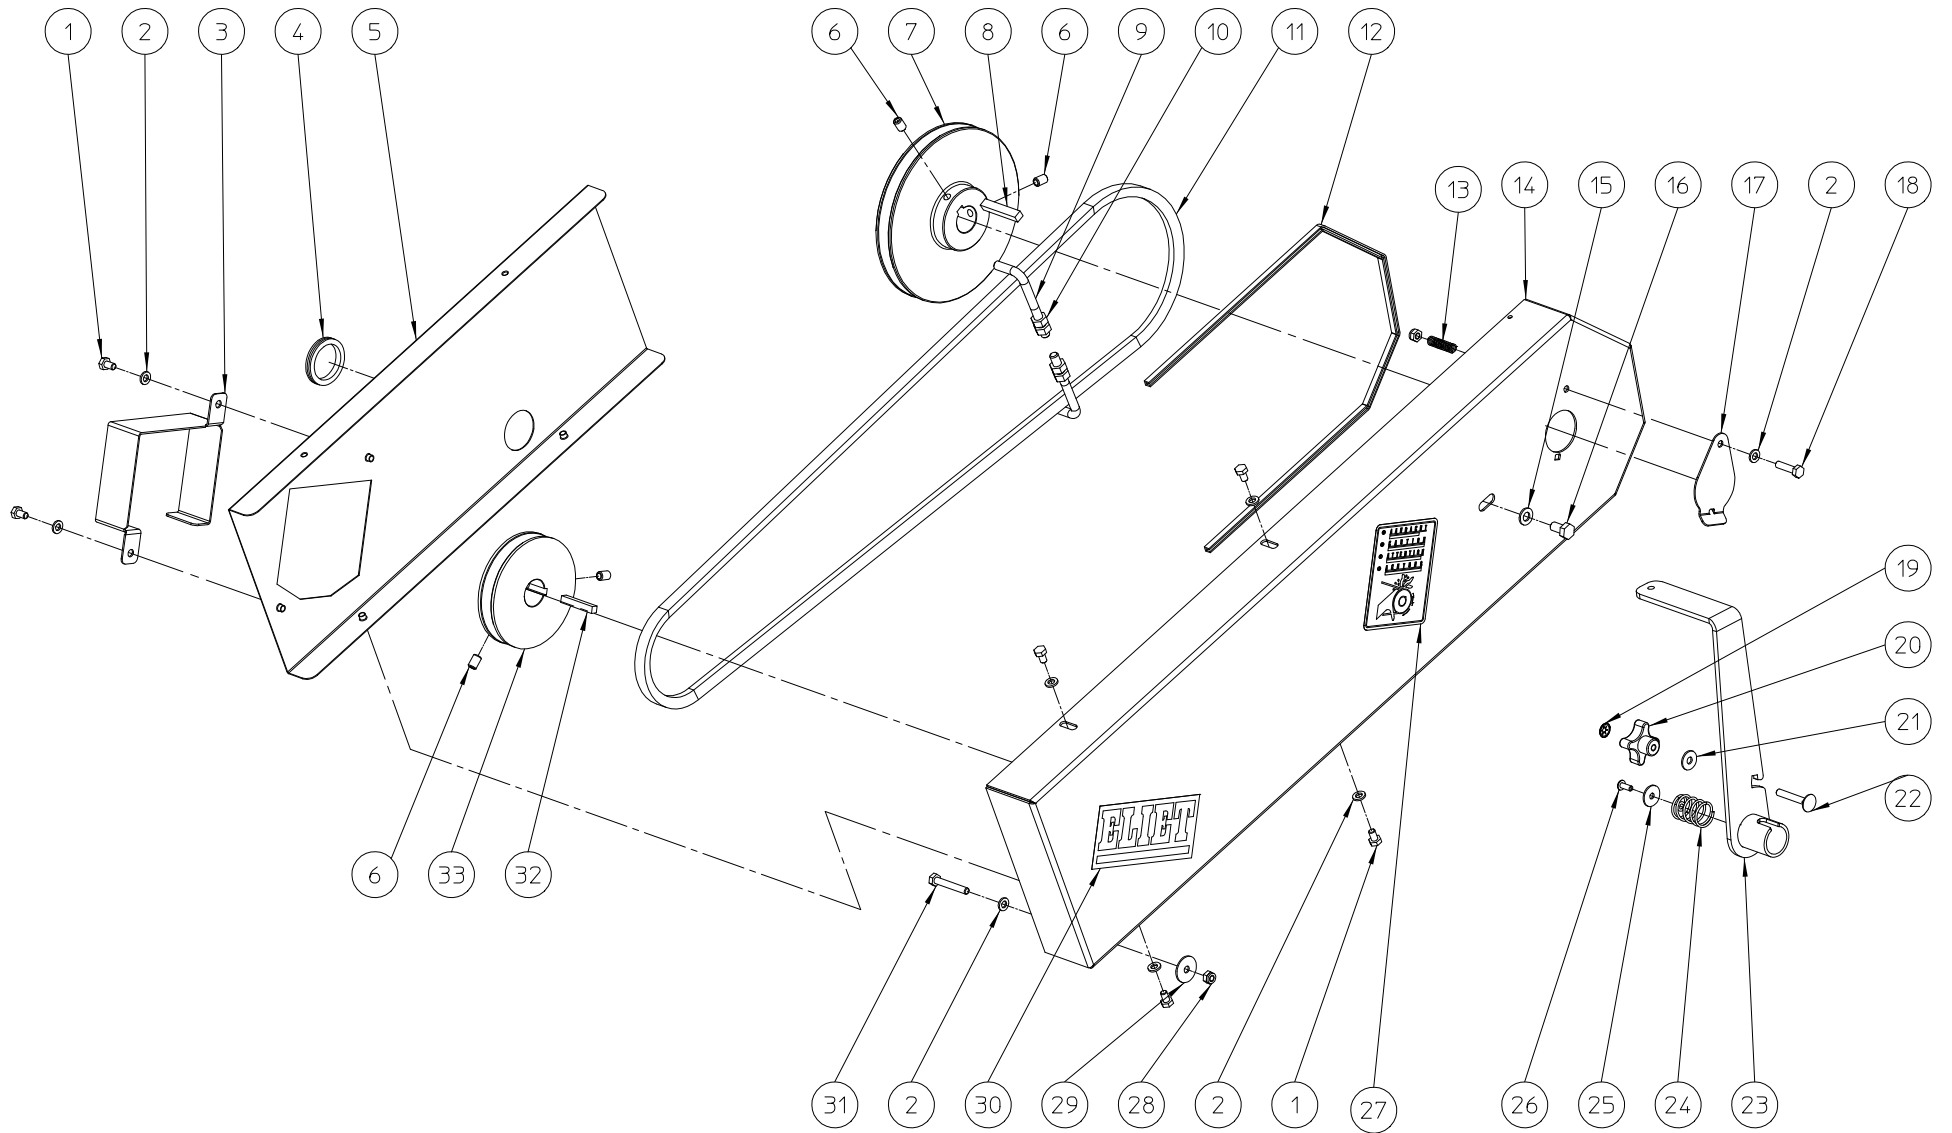

ELIET MAJOR 4S --- TRANSMISSION

NO	MMA 01 041 140	REV	2	DATE	2014/01/24