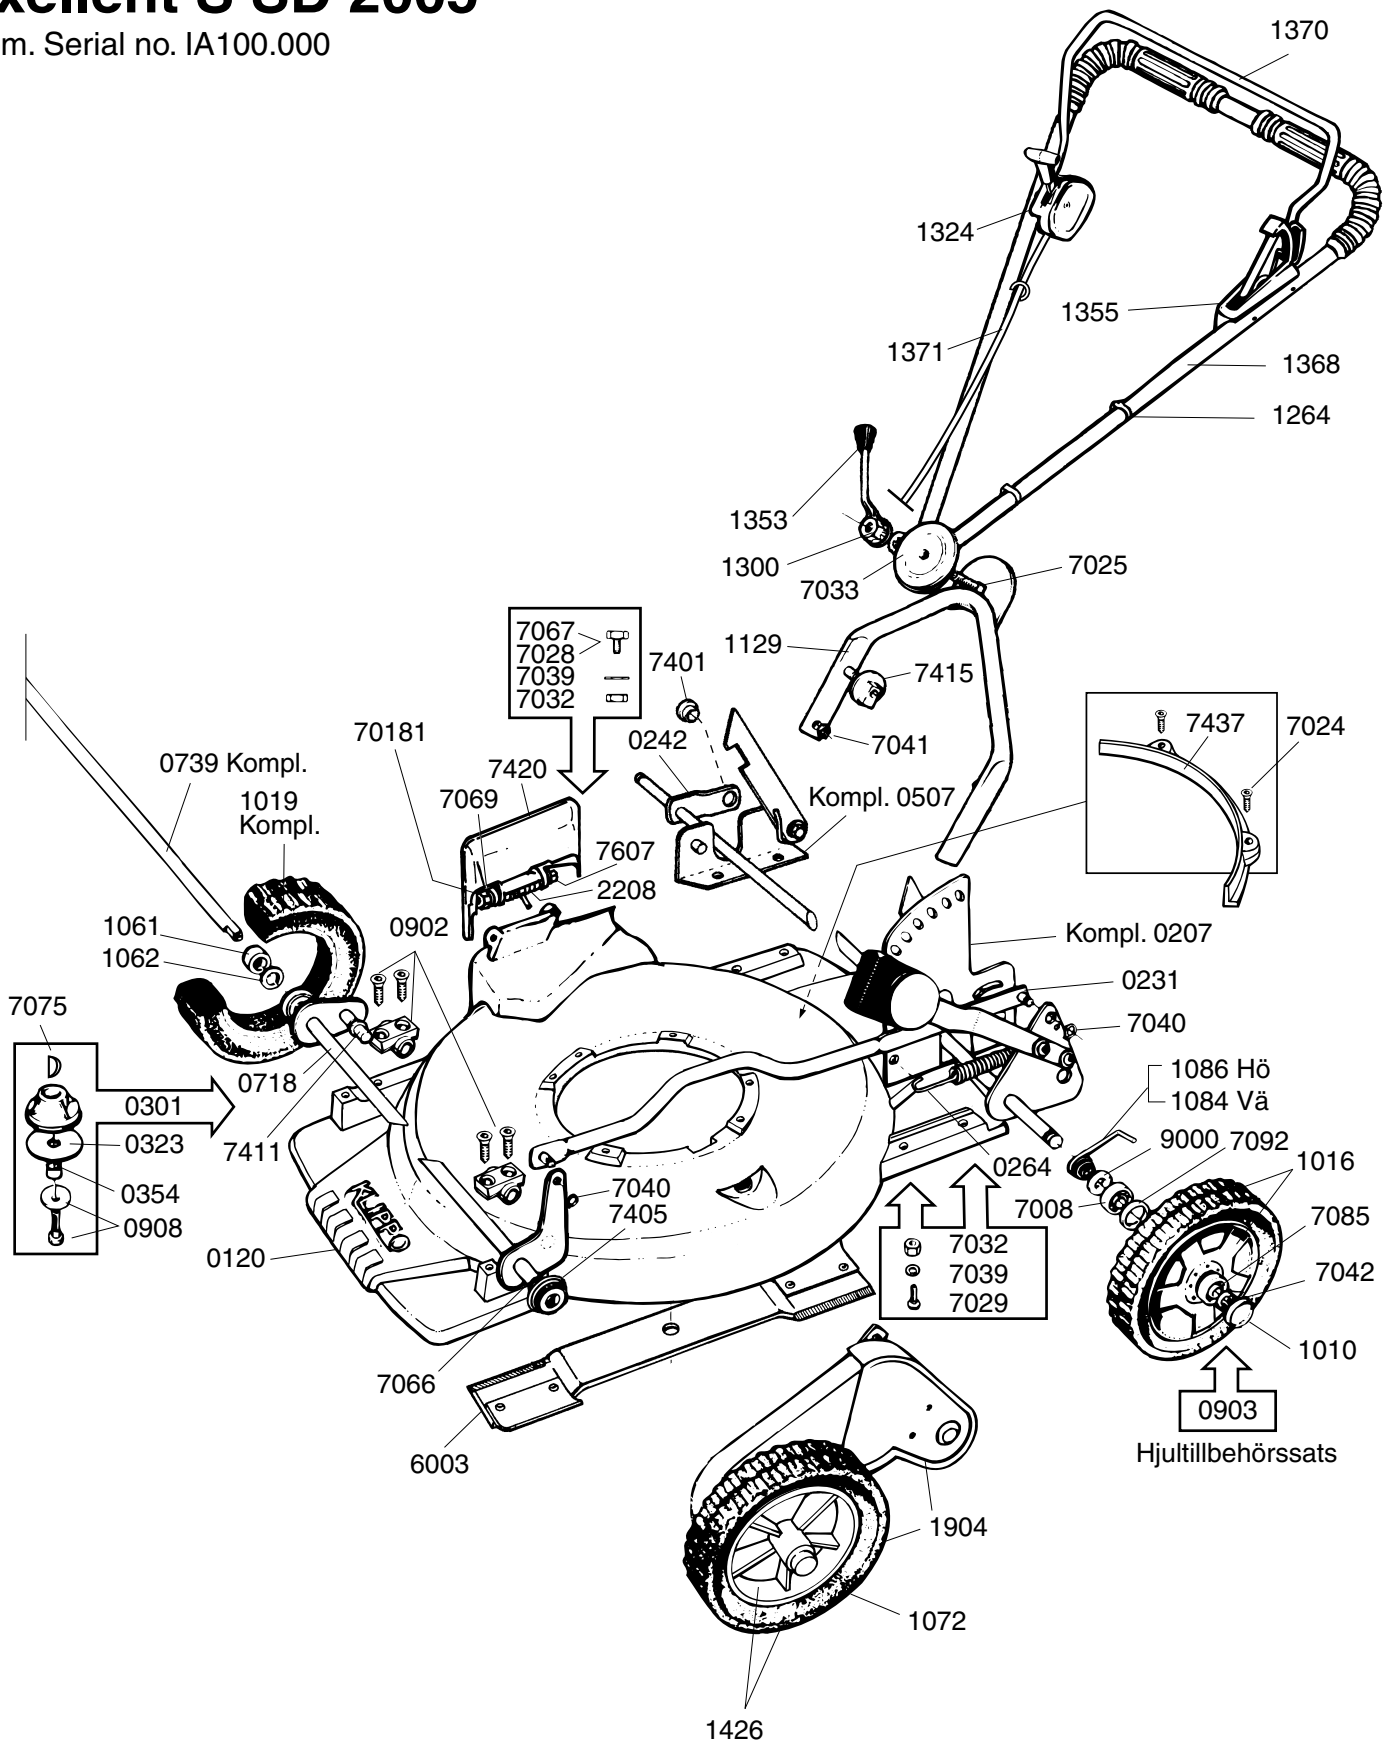

Exellent S SD 2005

From. Serial no. IA100.000

Motor:
Exellent S: Quantum XLS 50 pto, 12F8823511B1A7072