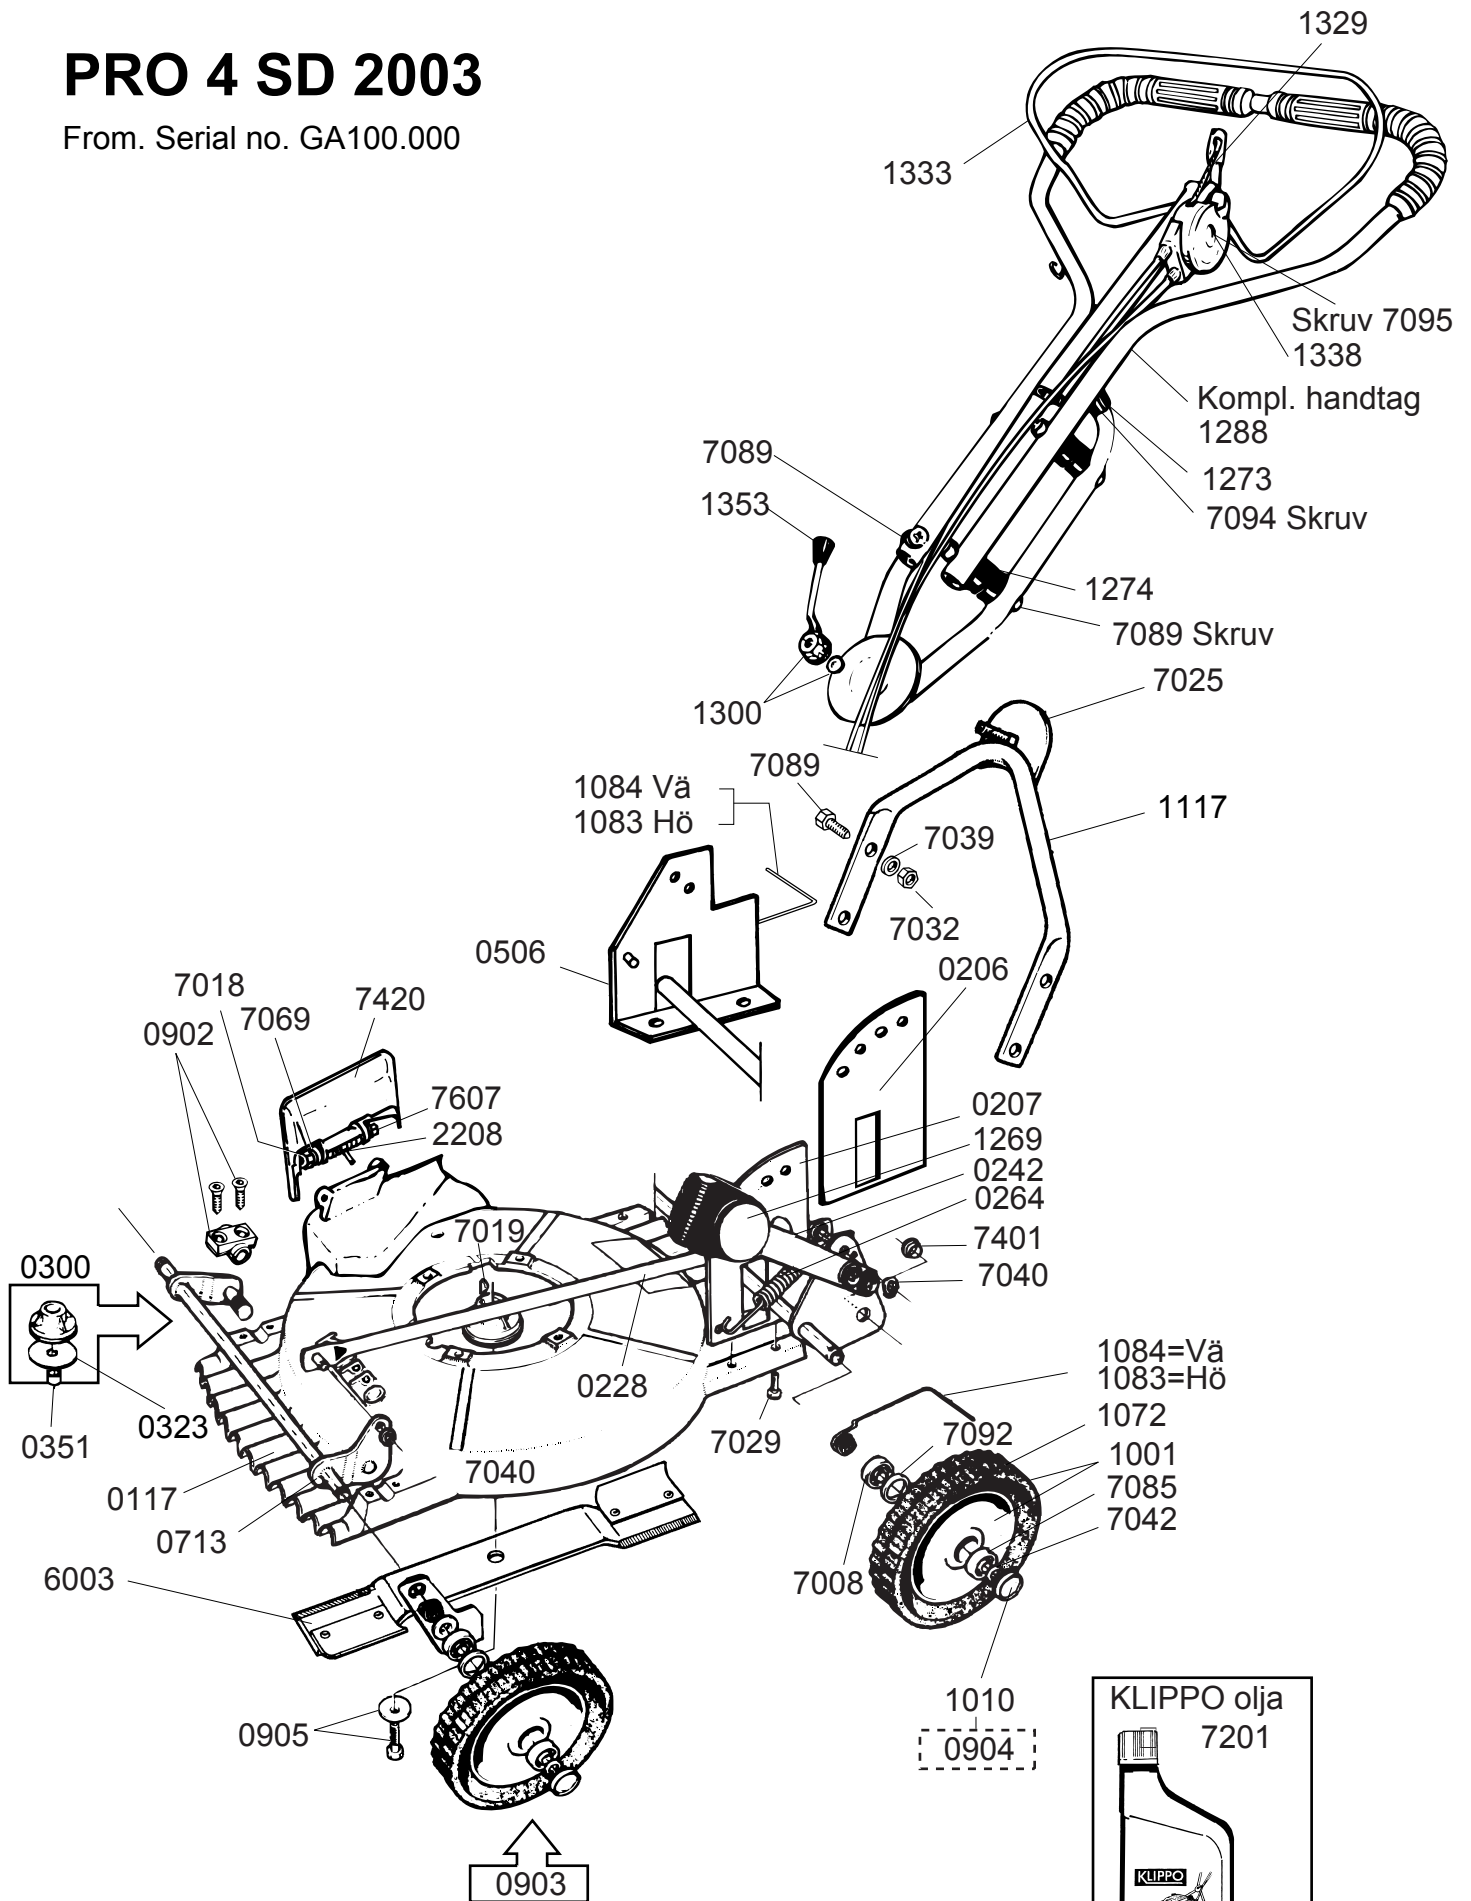

PRO 4 SD 2003

From. Serial no. GA100.000

Motor:
HONDA GCV 135-A2G9SD