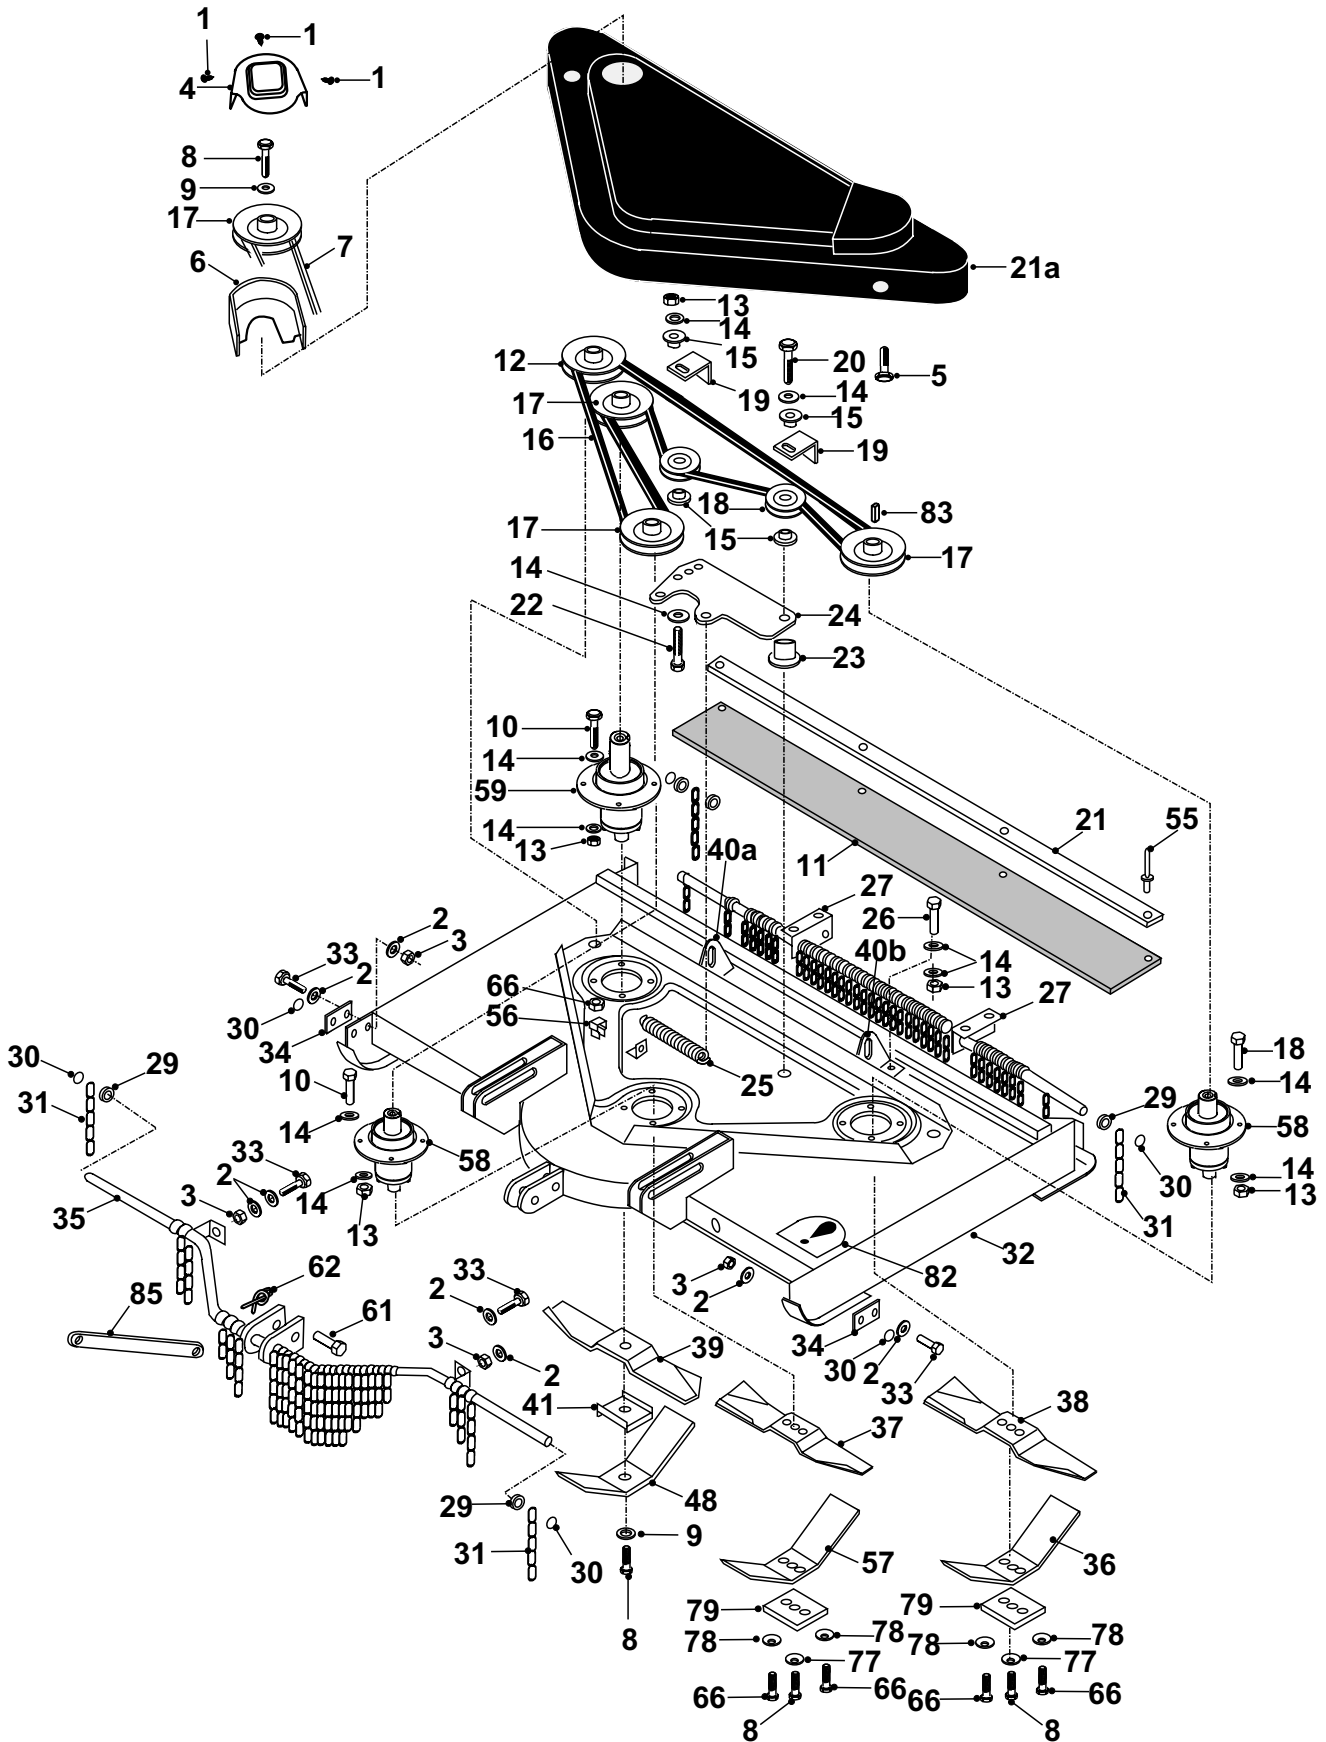

FIELD GRASS MULCHER DECK

DRWG No: A1670203
ISSUE No: 3

**FIELD MULCHER DECK
PARTS LIST**

	PART DESCRIPTION	PART NUMBER
1	Fir Tree Fastener	4958
2	Washer ¼" ID x 9/16" OD	08827800
3	Nut ¼" UNF Nyloc	04819400
4	Pulley Cover Lid	149497400
5	Cover Fixing Screw M5 x 16mm Hex Head (S/T)	02912200
6	Deck Drive Top Cover	327180100
7	Deck Drive Belt B51	228000100
8	Bolt 3/8" UNF x 1.1/4" HT	02825300
9	Washer 3/8" ID x 1/8"	08819900
10	Set Screw 5/16" x 1" UNF	02819600
11	Rear Deck Rubber Flap	148004800
12	Idler Pulley 5"	20869600
13	Nut 5/16" UNF Nyloc	04852700
14	Washer 5/16" T4 HP	08819700
15	Jockey Pulley Spacer	18831600
16	36" Deck Belt (Gates AA105)	22869800
17	Deck Pulley 5"	20869501
18	Jockey Pulley	20811500
19	Belt Retaining Bracket	27105800
20	Bolt 5/16" UNF x 2.3/4	01821200
21	H.G.M. Fixing Strip	301053800
21a	Plastic Cover (H.G.M)	148002700
22	Screw 5/16" UNF x 1.3/4"	01820800
23	Belt Tension Plate Spacer	31328900
24	Belt Tension Plate	32731000
25	Spring	25906200
26	Bolt 5/16 UNF	02827600
27	Rear Chain Rod Support Bracket	301049400
28	Rear Chain Rod	313007200
29	Chain Spacer	183011900
30	Dome Head Washer 5/16"	07937700
31	Chain	238000300
32	Deck Shell (Welded Assembly)	321001100
33	Set Screw ¼" x ¾"	02827700
34	Chain Rod End Locating Plate	301049200
35	Front Chain Rod Support Bracket	301049100
36	Angled Blade (left - 3 holes) (Echo)	16000200
37	Deck Blade (middle - 3 holes) (Echo)	16000600
38	Deck Blade (left - 3 holes) (Echo)	16000500
39	Deck Blade (right - 1 hole) (Echo)	16000400
40a	Rear Deck Hanging Bracket - RH	30121300
40b	Rear Deck Hanging Bracket - LH	30121400