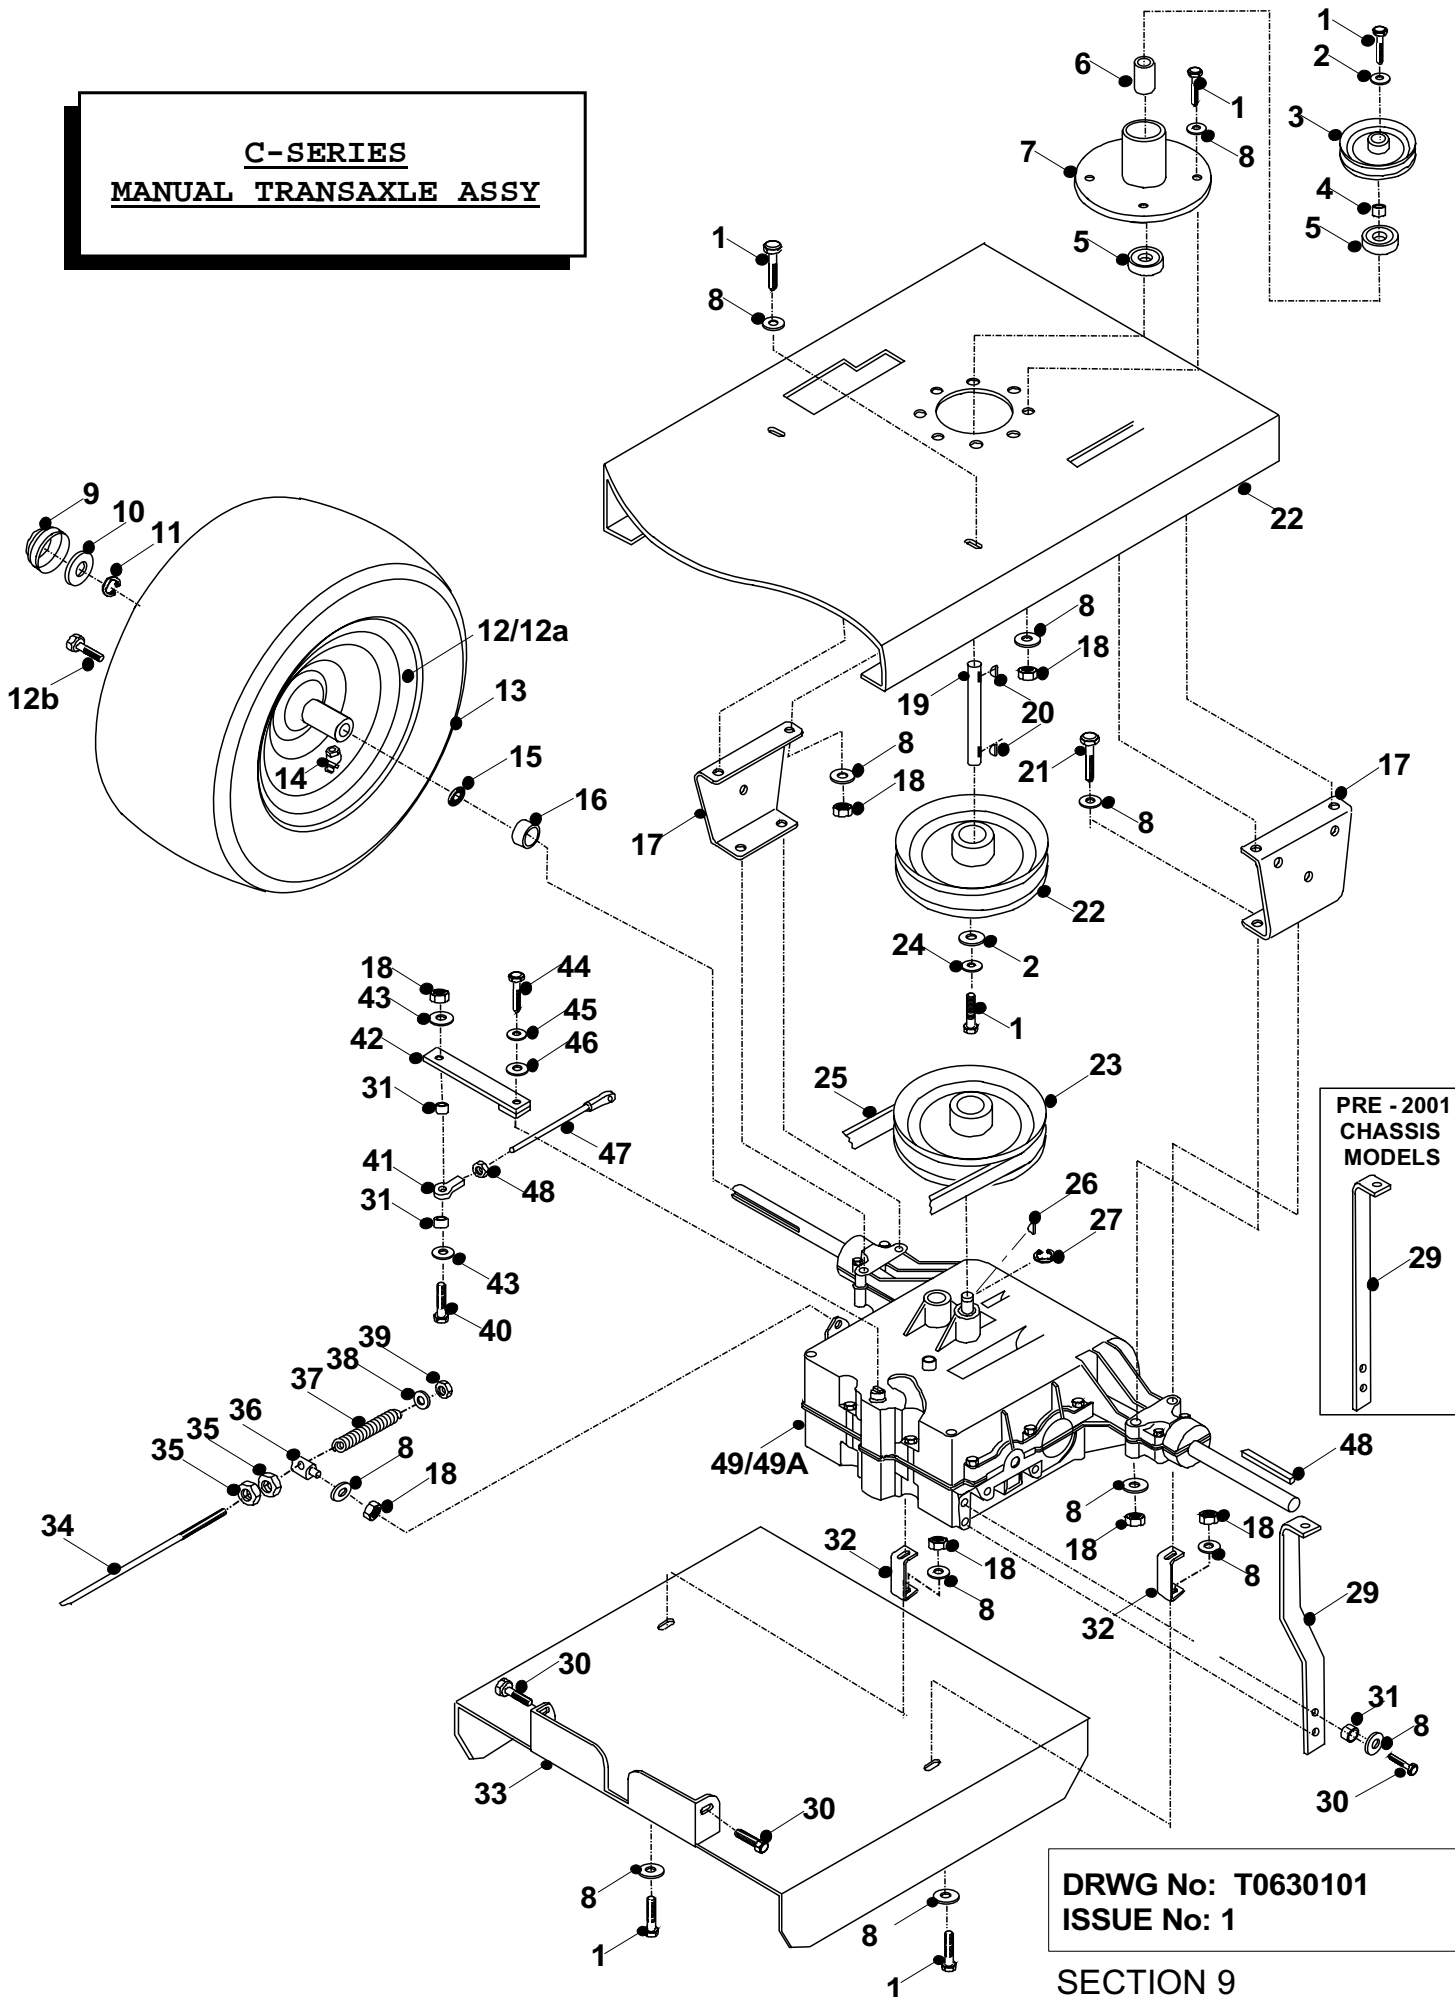

**C-SERIES
MANUAL TRANSAXLE ASSY**

PRE - 2001
CHASSIS
MODELS

DRWG No: T0630101
ISSUE No: 1

SECTION 9

**C-SERIES TRACTOR
MANUAL TRANSAXLE PARTS LIST**

	PART DESCRIPTION	PART NUMBER
1	Bolt 5/16"UNF x 3/4"	02827600
2	Washer 5/16" I.D. x 1" O.D.	08819800
3	Pulley 3"	327010300
4	P.T.O. End Spacer	31306200
5	Bearing 62032RS	10811600
6	P.T.O. Centre Spacer	31334800
7	P.T.O. Bearing Housing Complete Assembly	40835800
8	Washer 5/16" T4 HP	08819700
9	Hub Cap	14811800
10	Washer 46mm x 19.5mm	30127800
11	E - Clip 3/4"	07823200
12	Rear Wheel Rim Assembly C300, C500, C600	32701050
	Rear Wheel Rim Assembly C800 only	32730950
12a	Rear Wheel Rim Assembly – 20" Wheel Model	198001100
12b	Rear Wheel Hub – 20" Wheel Model	198002000
12c	Rear Wheel Bolt	019478100
13	18" Rear Tyre C300, C500, C600	19802300
13	20" Rear Tyre C800 only	19928400
13	20" Rear Tyres – 20" Wheel Model	198001200
14	45' Grease Nipple 5/16" UNF	11898800
14a	Washer 5/16" Shakeproof (Used With Grease Nipple)	08823500
15	'O' Ring	24898700
16	Transaxle Spacer	31305000
17	Transaxle Mounting Bracket	30131600
18	Nyloc Nut 5/16" UNF	04827500
19	P.T.O. Shaft	32306000
20	Woodruff Key No. 605	09835300
21	Bolt 5/16" UNF x 2 1/2"	01821100
22	Chassis Assembly	32702450
23	Pulley 7"	20870700
24	Washer 5/16" Shakeproof	08855100
25	ENG / TRANS Belt (Manual)	2281110A
26	Woodruff Key 606	09823900
27	Circlip 5/8"	07823800
28	Key 3/16" x 2"	09830700
29	Transaxle Support Bracket (pre – 2001 chassis models)	29201600
	Transaxle Support Bracket (from Jan. 2001 onwards)	292005600
30	Screw 5/16" Taptite Tri - Lock	02822100
31	Spacer 5/16" x 7mm	31302800
32	Transaxle Deflector Bracket	27122700
33	Transaxle Deflector	30138150
34	Brake Rod	32711500
35	Locknut 3/8" UNF	04821400