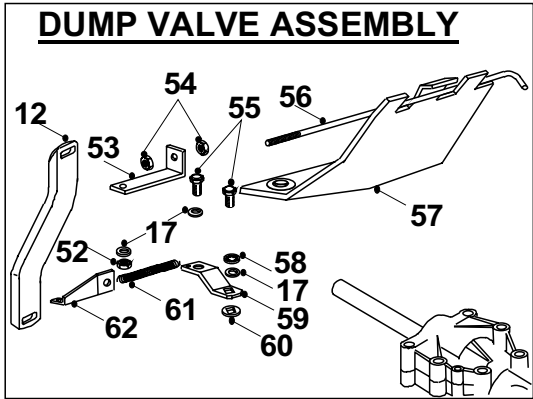

**C-SERIES
PEERLESS HYDROSTATIC
TRANSAXLE ASSY**

DRWG No: T0640002
ISSUE No: 2

**C-SERIES TRACTOR
PEERLESS HYDRO PARTS LIST**

	PART DESCRIPTION	PART NUMBER
1	Bolt 5/16" UNF x 1"	02819600
2	Washer 5/16" id x 1" od	08819800
3	Pulley 3"	327010300
4	P.T.O. End Spacer	31306200
5	Bearing 62032RS	NSS
6	P.T.O. Centre Spacer	31334800
7	P.T.O. Bearing Housing Complete Assembly	40835800
8	Washer 5/16" T3 LP	08819500
9	Nut 5/16" UNF Nyloc	04827500
10	Washer 5/16" T4 HP	08819700
11	Chassis Assembly	32702450
12	Torque Arm	32728200
13	Bolt 5/16" Taptite Tri-lock	02822100
14	Spacer 7mm x 8.3mm id	31302800
15	Torque Bracket	30137700
16	Safety Switch Spring	25813801
17	Bolt 5/16" UNF x 3"	01832300
18	Hydrostatic Transaxle Mounting Bracket	307025900
19	Brake Stop Plate	30144000
20	Bolt M6 Countersunk Allen Head	01926100
21	Speed Select Link Plate	30143000
22	Washer 1/4" T3 LP	08827800
23	Nut M6 Nyloc	04920500
24	Speed Select Extension Arm	30143100
25	Peardrop	31125300
26	Nut 3/8" UNF Nyloc	04820200
27	Brake Spring	25808300
28	Screw Socket Cap 5/16" Width x 5/8"	02920400
29	Locking Collar	31320400
30	Brake Link Rod Assembly	32729500
31	Belt Dayco A76 Super II	22919900
32	Bolt 5/16" UNF x 1"	02819600
33	Brake Rod Trunnion	18325000
34	Washer 3/8" T3 HP	08820100
35	Belt Restraint Assembly	32728400
36	Transaxle Deflector Spacer	31322200
37	Transaxle Deflector	303071001
38	Transaxle Deflector Strips	30144200
39	Rubber Deflector	14868900
40	Rivet Pop 4.8 x 16mm	12860100