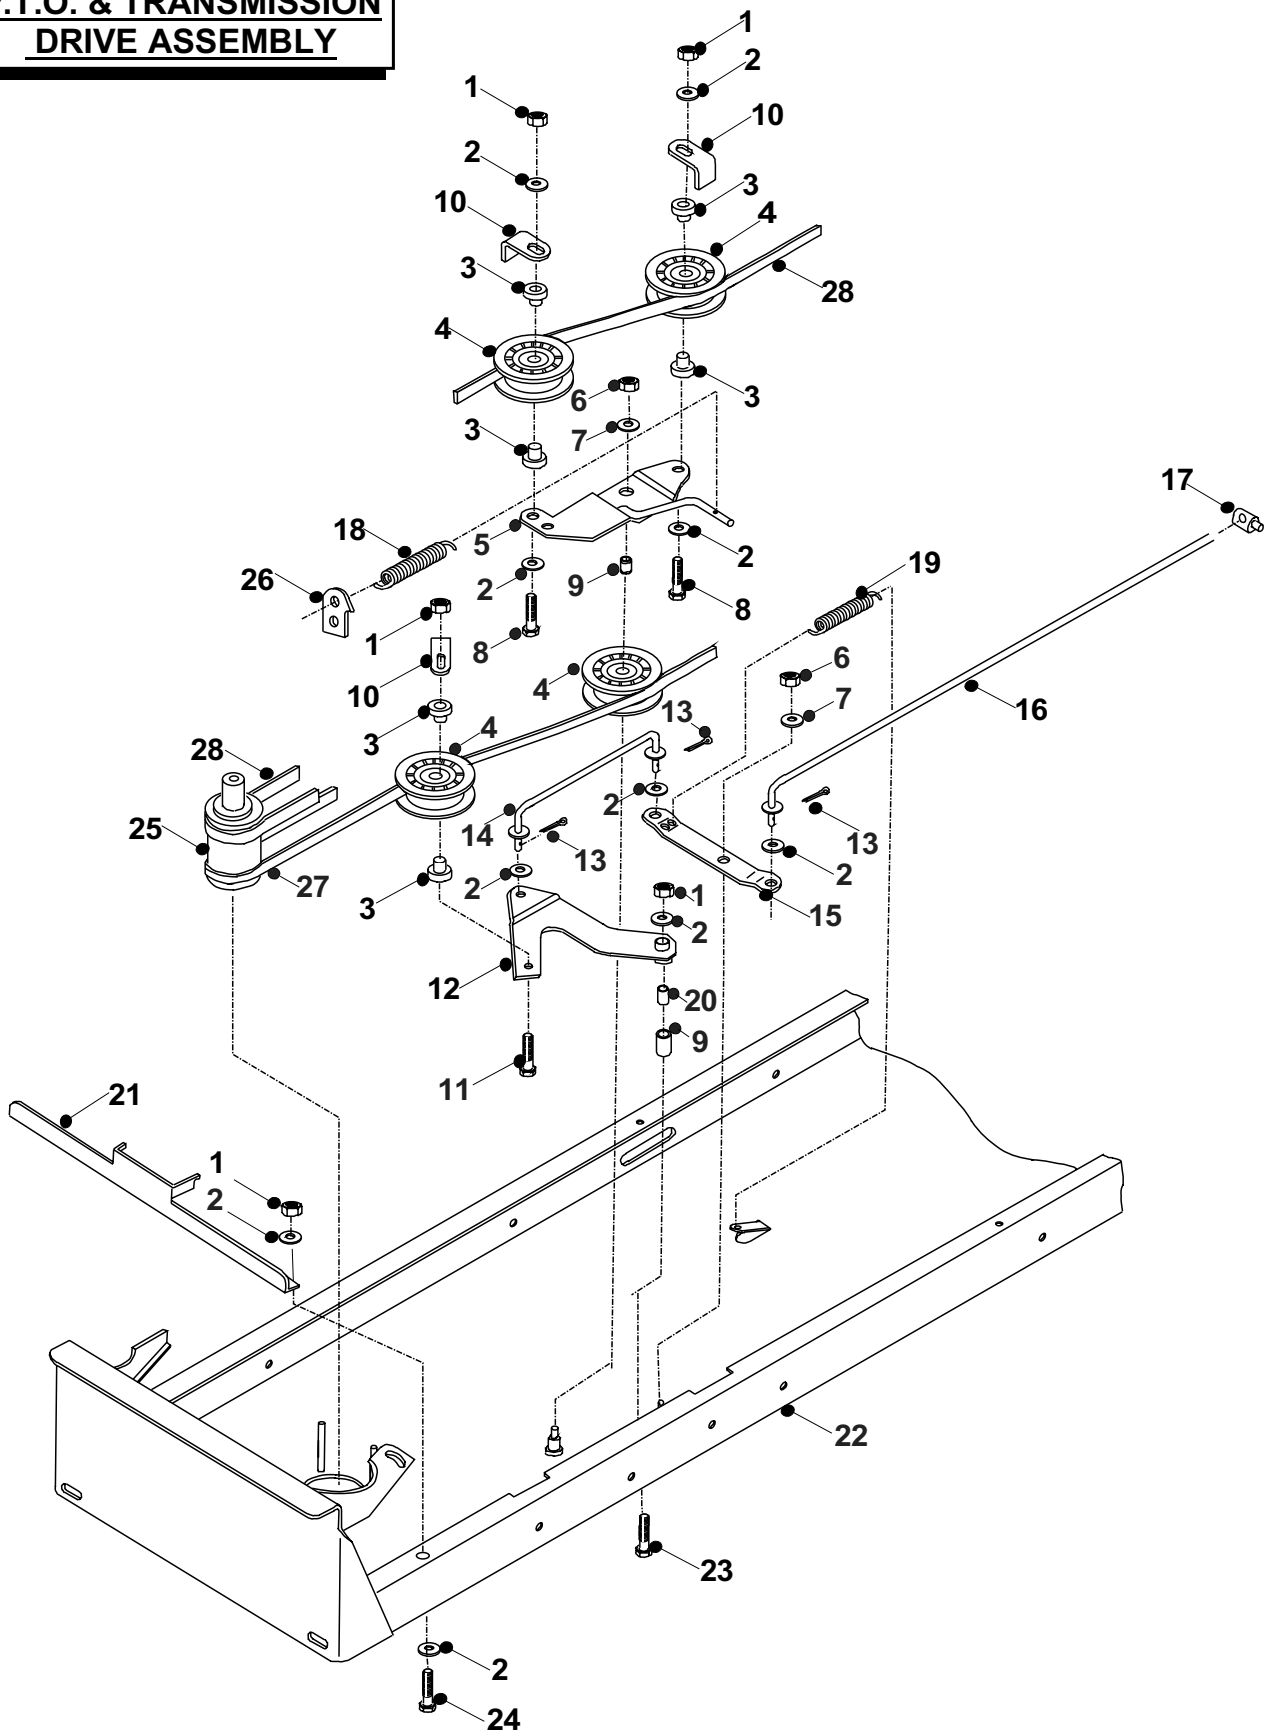

**C-SERIES
P.T.O. & TRANSMISSION
DRIVE ASSEMBLY**

DRWG No: T0619601
ISSUE No: 1

SECTION 7

**C-SERIES TRACTOR
P.T.O. & TRANSMISSION DRIVE
ASSEMBLY PARTS LIST**

	PART DESCRIPTION	PART NUMBER
1	Nut 5/16" UNF Nyloc	04827500
2	Washer 5/16" T4 HP	08819700
3	Jockey Pulley Spacer	18831600
4	Jockey Pulley	20811500
5	Double Pulley Holder Assembly	32706402
6	Nut 3/8" UNF Nyloc	04820200
7	Washer 3/8" T3 LP	08820100
8	Bolt 5/16" UNF X 2"	01820900
9	Non-Flanged Oilite Bush	52824700
10	Belt Retaining Bracket	27105800
11	Bolt 5/16" UNF X 1 1/2"	01820700
12	Jockey Pulley Arm Assembly	32702201
13	Split Pin 1/8" X 1"	06823300
14	P.T.O. Link Bar	32701500
15	P.T.O. Connecting Bar	27103800
16	P.T.O. Engage Rod	31805700
17	P.T.O. Engage Rod Trunnion	18806100
18	Brake Return Spring	25812201
19	Belt Tension Spring	25849600
20	Spacer 5/16" X 20mm	31302500
21	Universal Clutch Bracket	30143400
21a	Mag Stop Clutch Bracket (after Ser.No.60929...& Kit.)	31330400
22	Chassis Assembly	32702400
23	Bolt 5/16" UNF X 1 3/4"	01820801
24	Bolt 5/16" UNF X 3/4"	02827600
25	Engine Pulley Magstop (after Ser.No. 60929..)	31330500
(25)	Engine Pulley	31335700
(25)	Engine Pulley For Peerless VST only	32728300
26	Brake Spring Plate	30118300
27	ENG / PTO Belt Dayco A82 All Models	2281110A
28	ENG / TRANS PTO Belt Dayco A82 Manual Transaxle	2281110A
28	ENG / TRANS Belt Dayco A73 HYDROGEAR (H model)	22906300
28	ENG / TRANS Belt Dayco Super II A78 TUFF TORQ (H model)	22912300
28	ENG / TRANS Belt Dayco A76 Peerless VST (H model)	22919900