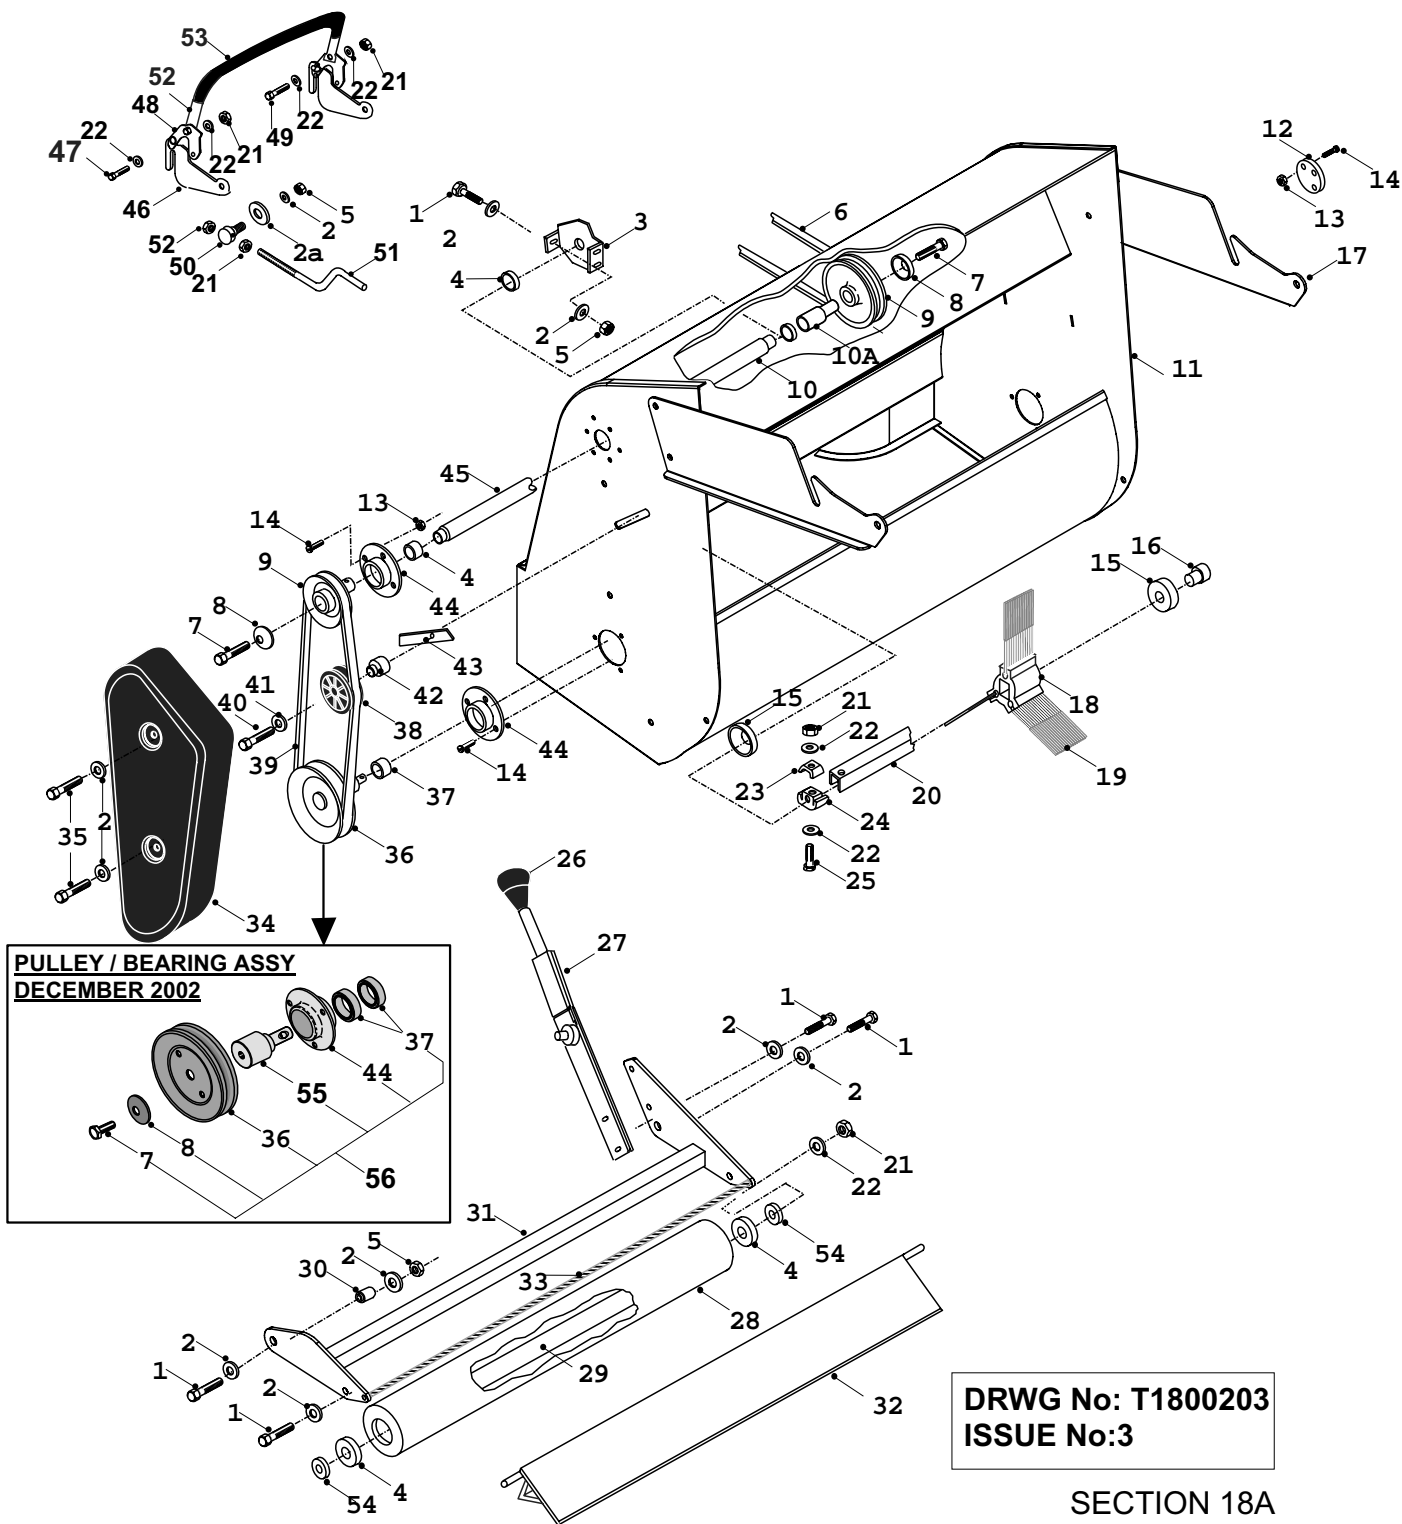

**C-SERIES TRACTOR
POWERED
GRASS COLLECTOR**

**DRWG No: T1800203
ISSUE No:3**

SECTION 18A

**C-SERIES TRACTOR
POWERED GRASS COLLECTOR
PARTS LIST**

	PART DESCRIPTION	PART NUMBER
1	Bolt M8 x 30mm	018001200
2	Washer M8	088000200
2a	Nylon Washer M8	088002300
3	Idler Bearing Housing	307025600
4	Bearing 6203 2RS	10811600
5	Nut Nyloc M8	04850600
6	P.T.O. Belt A49	22923400
7	Bolt M10 x 25mm	028002300
8	Washer Domed	08819900
9	3" Pulley Assembly (Non - Keyed)	32727600
10	Spacer Idler Shaft	31306200
10A	Sweeper Input Pulley Extension	803003900
11	Sweeper Body 2000	327172600
12	Sweeper Bearing Cap	30117500
13	Nut M5 Nyloc	04885900
14	Screw M5 x16mm Pozi Pan	02940500
15	Sweeper Slinger	32121800
16	Brush Stock Spindle - Short	31323900
17	Bag Ear L/H	301057700
17a	Bag Ear R/H	307025500
18	Bristle Boss	14833000
19	Sweeper Bristle Webbed	14936300
20	Brush Stock	17400202
21	Nut Nyloc M6	048001000
22	Washer M6	088003000
23	Brush Drive Moulding - Top	14834100
24	Brush Drive Moulding - Bottom	14832900
25	Bolt M6x45mm	028662800
26	Lever Knob	14804800
27	Sweeper Height Lifter	327171800
28	Roller Assembly	32731900
29	Roller Shaft Internal	183024400
30	Roller Plate Bush	31329200
31	Roller Housing	327176900
32	Scraper Plate	327016500
33	Roller Scraper Cable	528004400
34	Belt Guard	148005400
35	Bolt M8x65mm	028662700