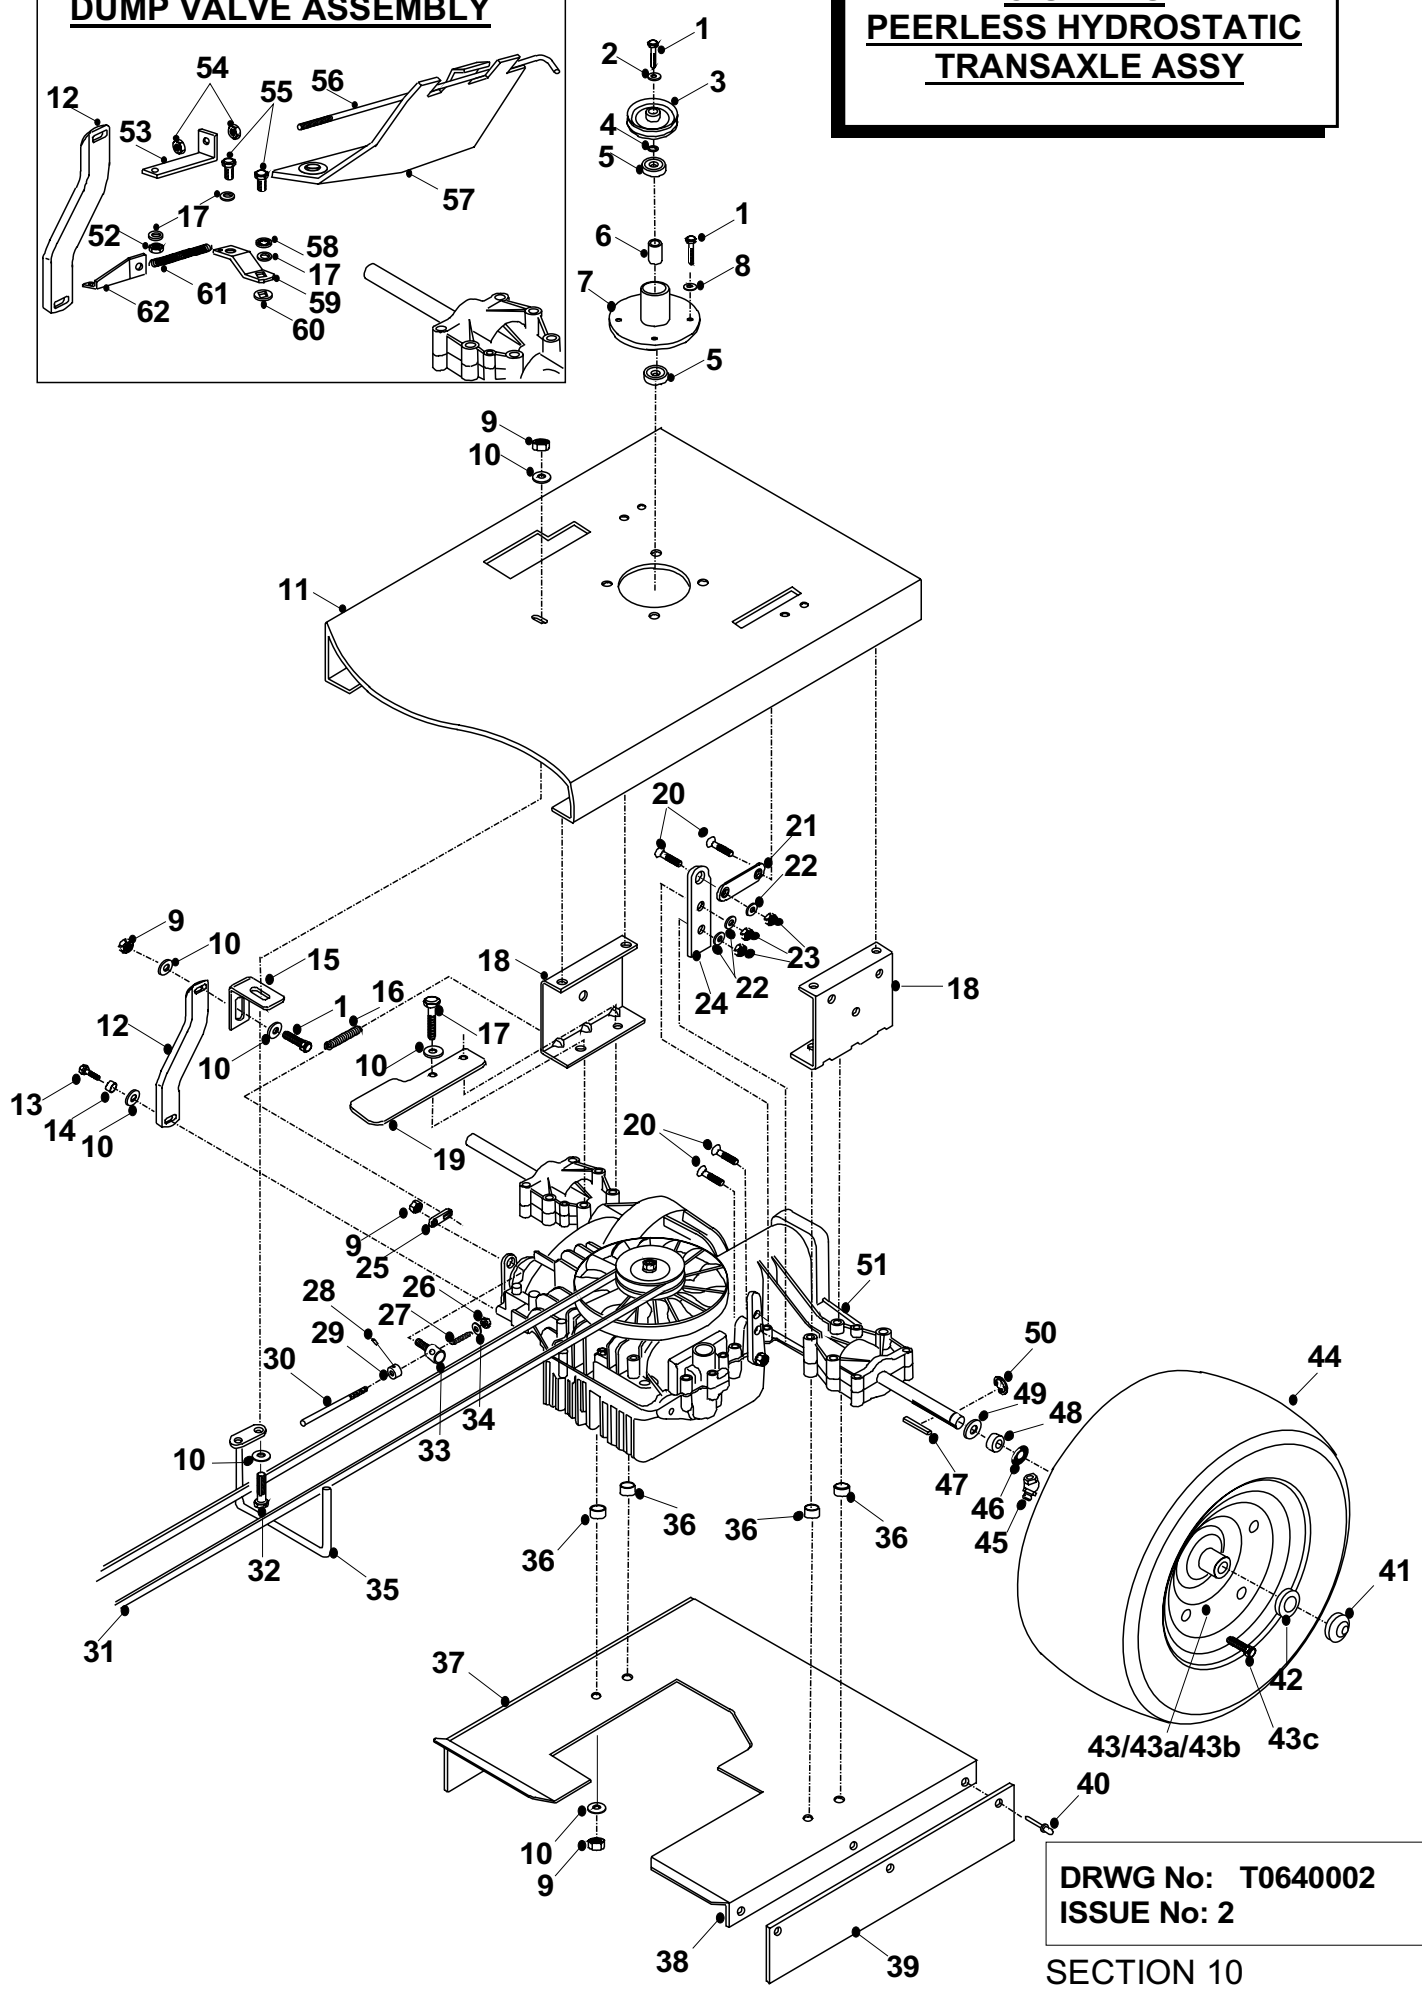

**C-SERIES
PEERLESS HYDROSTATIC
TRANSAXLE ASSY**

DRWG No: T0640002
ISSUE No: 2

**C-SERIES TRACTOR
PEERLESS HYDRO PARTS LIST**

	PART DESCRIPTION	PART NUMBER
1	Bolt 5/16" UNF x 1"	02819600
2	Washer 5/16" id x 1" od	08819800
3	Pulley 3"	327010300
4	P.T.O. End Spacer	31306200
5	Bearing 62032RS	NSS
6	P.T.O. Centre Spacer	31334800
7	P.T.O. Bearing Housing Complete Assembly	40835800
8	Washer 5/16" T3 LP	08819500
9	Nut 5/16" UNF Nyloc	04827500
10	Washer 5/16" T4 HP	08819700
11	Chassis Assembly	32702450
12	Torque Arm	32728200
13	Bolt 5/16" Taptite Tri-lock	02822100
14	Spacer 7mm x 8.3mm id	31302800
15	Torque Bracket	30137700
16	Safety Switch Spring	25813801
17	Bolt 5/16" UNF x 3"	01832300
18	Hydrostatic Transaxle Mounting Bracket	307025900
19	Brake Stop Plate	30144000
20	Bolt M6 Countersunk Allen Head	01926100
21	Speed Select Link Plate	30143000
22	Washer 1/4" T3 LP	08827800
23	Nut M6 Nyloc	04920500
24	Speed Select Extension Arm	30143100
25	Peardrop	31125300
26	Nut 3/8" UNF Nyloc	04820200
27	Brake Spring	25808300
28	Screw Socket Cap 5/16" Width x 5/8"	02920400
29	Locking Collar	31320400
30	Brake Link Rod Assembly	32729500
31	Belt Dayco A76 Super II	22919900
32	Bolt 5/16" UNF x 1"	02819600
33	Brake Rod Trunnion	18325000
34	Washer 3/8" T3 HP	08820100
35	Belt Restraint Assembly	32728400
36	Transaxle Deflector Spacer	31322200
37	Transaxle Deflector	303071001
38	Transaxle Deflector Strips	30144200
39	Rubber Deflector	14868900
40	Rivet Pop 4.8 x 16mm	12860100