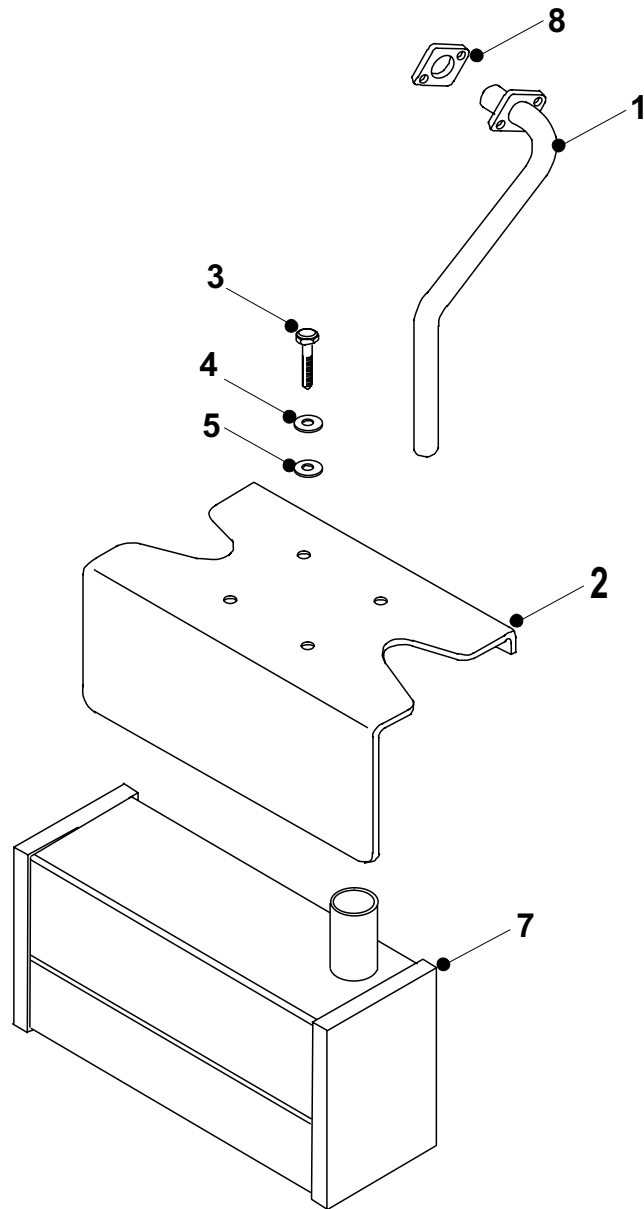

**C-SERIES
C300 EXHAUST ASSEMBLY**

**DRWG No : T0600201
ISSUE No : 1**

SECTION 6

**C-SERIES TRACTOR
C300 EXHAUST ASSEMBLY PARTS LIST**

	PART DESCRIPTION	PART NUMBER
1	Exhaust Pipe	32728900
2	Exhaust Cover	30122901
3	Bolt 1/4" UNC x 1 1/4"	01850800
4	Washer 1/4" Shakeproof	08824200
5	Washer 1/4" T3 LP	08827800
6	Exhaust Paste (Use On All Exhausts)	52923800
7	Exhaust Box	327007301
8	Exhaust Gasket (Supplied By Briggs & Stratton)	N/A