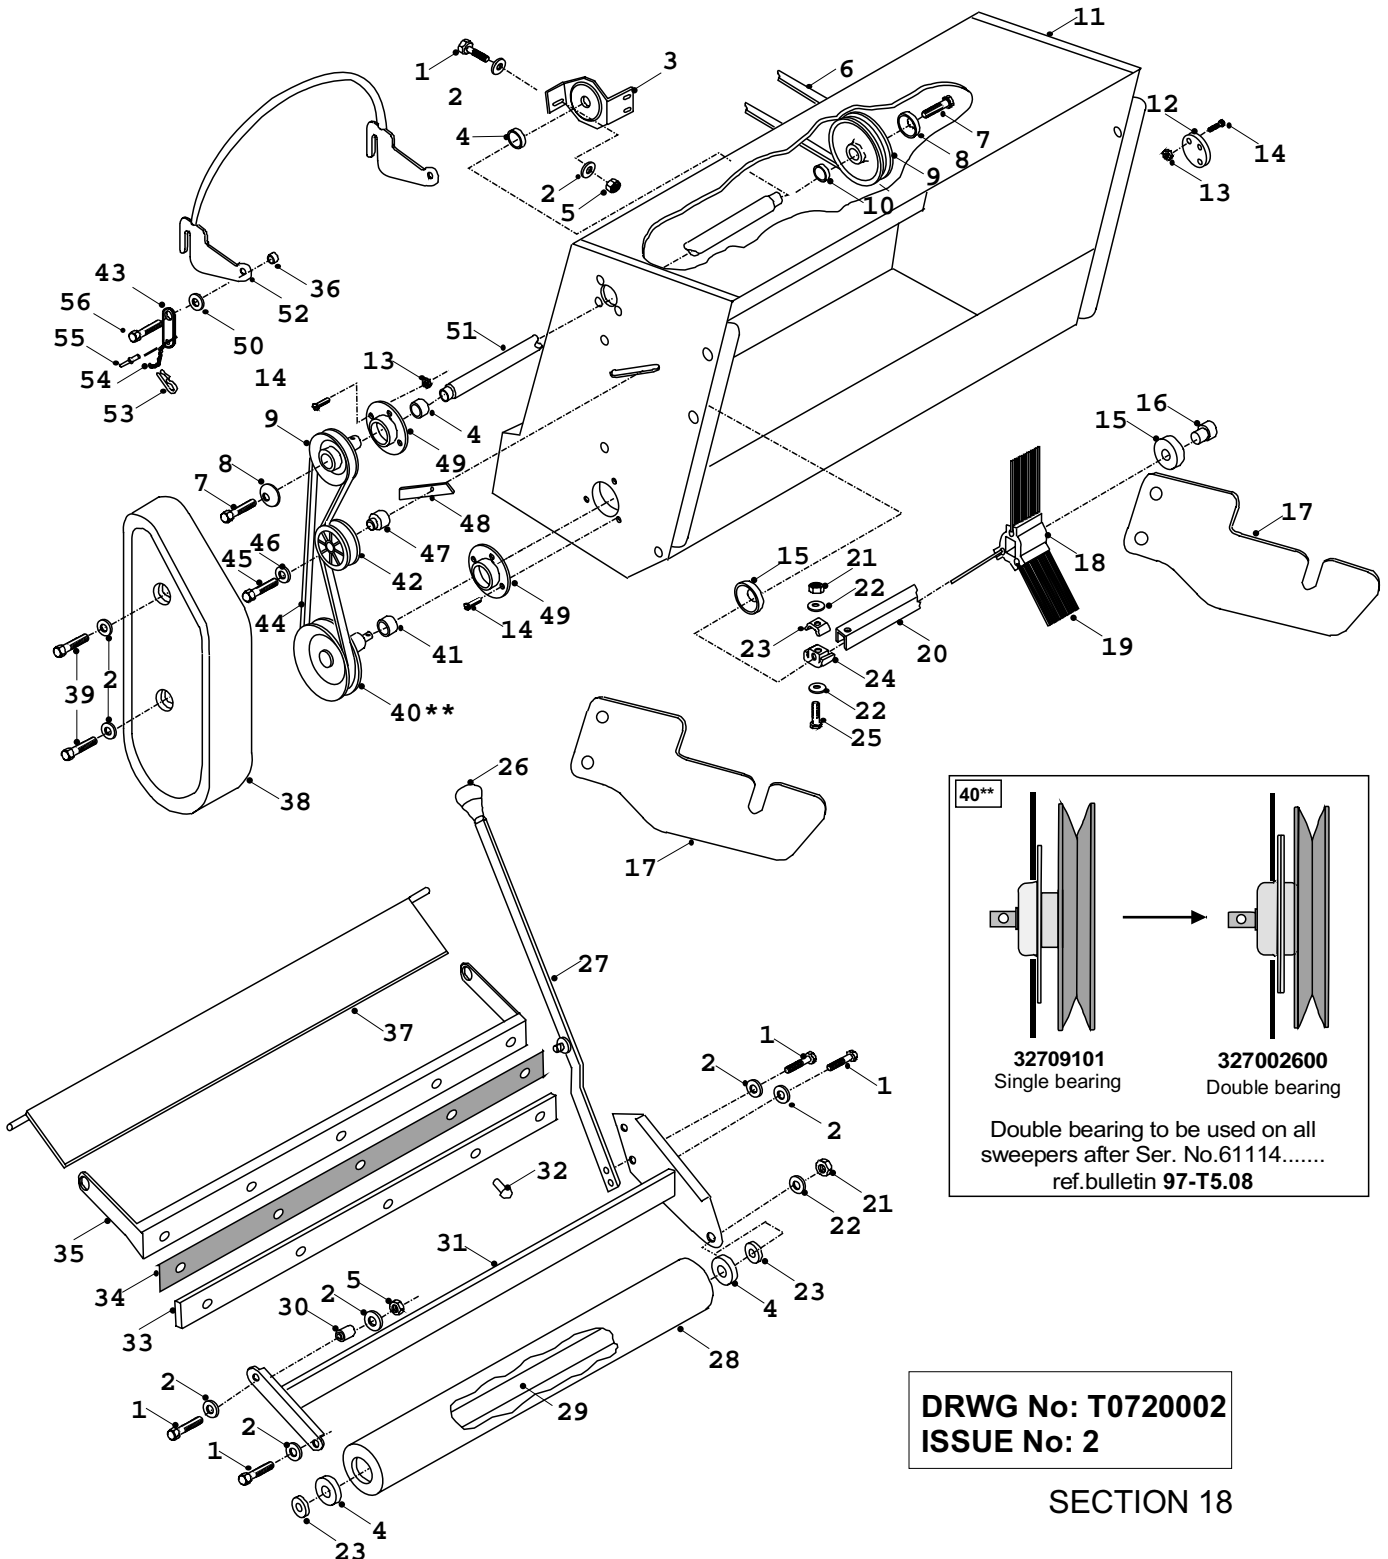

**C - SERIES TRACTOR
POWERED
GRASS COLLECTOR**

**DRWG No: T0720002
ISSUE No: 2**

SECTION 18

**C-SERIES TRACTOR
POWERED GRASS COLLECTOR PARTS LIST**

	PART DESCRIPTION	PART NUMBER
1	Bolt M8 x 20	01886200
2	Washer 5/16" T4 HP	08819700
3	Bearing Carrier Box	30146900
3A	Reinforcing Plate	30150400
4	Bearing 6203 2RS	10811600
5	Nut 5/16" UNF Nyloc	04827500
6	P.T.O. Belt A50	228000300
7	Bolt 3/8" UNF X 3/4"	02874500
8	Washer Domed	08819900
9	3" Pulley Assembly (Non - Keyed)	32727600
10	Spacer Idler Shaft	31306200
10A	Sweeper Input Pulley Extension	803003900
11	Sweeper Body (Old Colour)	32732700
	Sweeper Body (New Colour)	32732750
	Sweeper Body `98	327007200
12	Sweeper Bearing Cap	30117500
13	Nut M5 Nyloc	04885900
14	Screw M5 X 16m Pozi Pan	02940500
15	Sweeper Slinger	32121800
16	Brush Stock Spindle - Short	31323900
17	Bag Ear (Old Colour)	30147000
	Bag Ear (New colour)	30147050
18	Bristle Boss	14833000
19	Sweeper Bristle Standard	14898100
	Sweeper Bristle Webbed	14936300
	Sweeper Brush Complete	40835601
20	Brush Stock	17400200
21	Nut 1/4" UNF Nyloc	04819400
22	Washer 1/4" T3 LP	08827800
23	Brush Drive Moulding - Top	14834100
24	Brush Drive Moulding - Bottom	14832900
25	Bolt 1/4" UNF X 1 3/4"	01832400
26	Lever Knob	14804800
27	Sweeper Height Lifter	32729700
28	Roller Assembly	32731900
29	Roller Shaft Internal	31329900
30	Roller Plate Bush	31329200
31	Roller Housing (Old Colour)	32732000
	Roller Housing (New Colour)	32732050
32	Rivet	12860100
33	Scraper Rubber Plate (Old Colour)	30147200
	Scraper Rubber Plate (New Colour)	30147250
34	Scraper Rubber	14937100