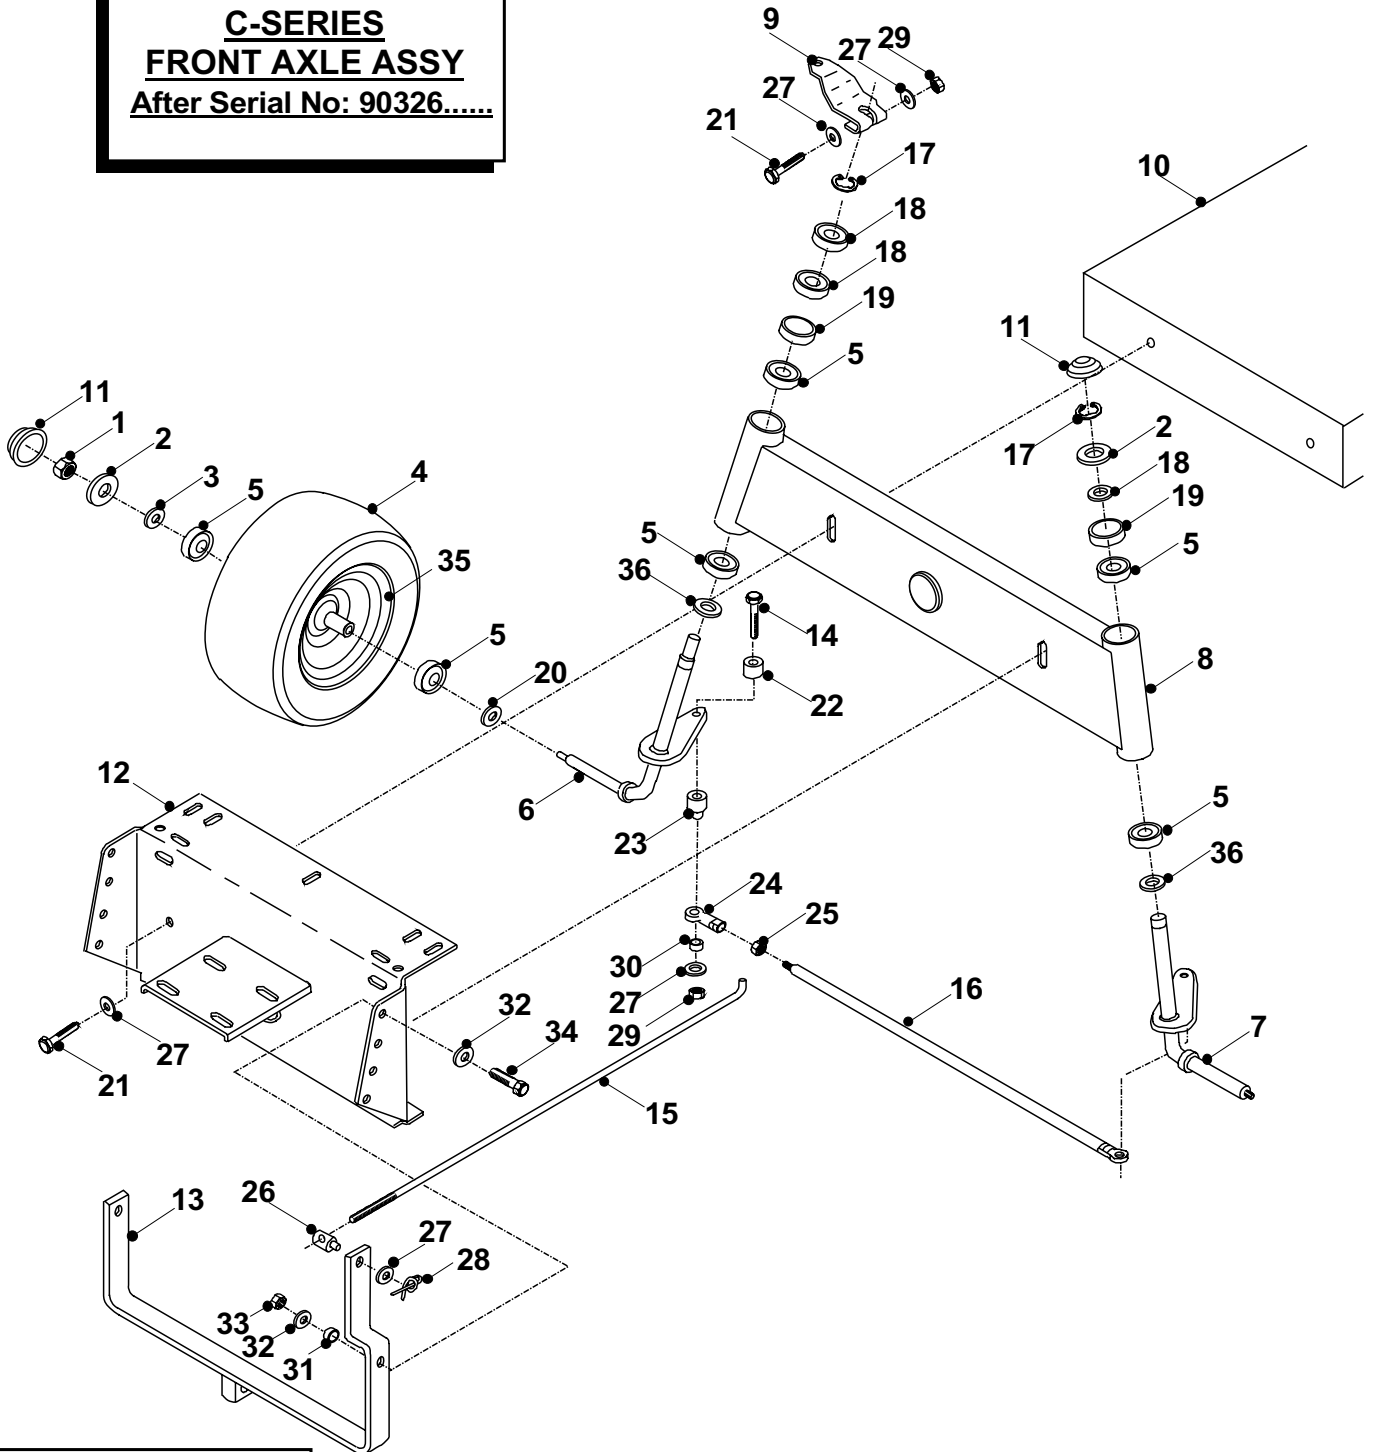

**C-SERIES
FRONT AXLE ASSY**
After Serial No: 90326.....

DRWG No: T0550003
ISSUE No: 3

**C-SERIES TRACTOR
FRONT AXLE PARTS LIST
After Serial No: 90326....**

	PART DESCRIPTION	PART NUMBER
1	Nyloc Nut 1/2" UNF	04822400
2	Washer 46mm x 13mm I.D.	30128100
3	Washer 1" x 1/2" I.D,	08822500
4	Front Tyre	19802800
	Valve Assembly	14889200
5	Bearing 62032RS 3/4"	10802200
6	Stub Axle R/H	327015200
	Stub Axle R/H C800	327009000
7	Stub Axle L/H Short	327015100
	Stub Axle L/H Short C800	327008900
8	Front Axle Beam Assembly	327014700
9	Steering Arm	32702500
10	Chassis	32702400
11	Hub Cap	14811800
12	Chassis Front	27115550
13	Deck Tension Cradle Assembly	32701451
13a	Deck Tension Cradle Assy (20" Rear Wheel Model)	327009800
14	Bolt 3/8" UNF X 3 1/2"	01821700
15	Deck Tension Rod	31805600
16	Track Rod	31318300
17	E-Clip	07921200
18	Axle Beam Cap.	27113900
19	Stub Axle Spacer (C800 only)	18306200
	Stub Axle Spacer	30127900
20	Washer 3/4" T3 LP	08822900
21	Bolt 3/8" UNF X 2 1/4"	01821500
22	Rose Joint Boss	31302400
23	Rose Joint Shoulder Boss Long	31337100
24	Rod Joint 10mm	10872600
25	Locknut M10	04872100
26	Deck Tension Rod Trunnion	18805500
27	Washer 3/8" T3 HP	08820100
28	Rue Clip	11836700
29	Nyloc Nut 3/8" UNF	04820200
30	Spacer 7mm x 10mm I.D.	31302900