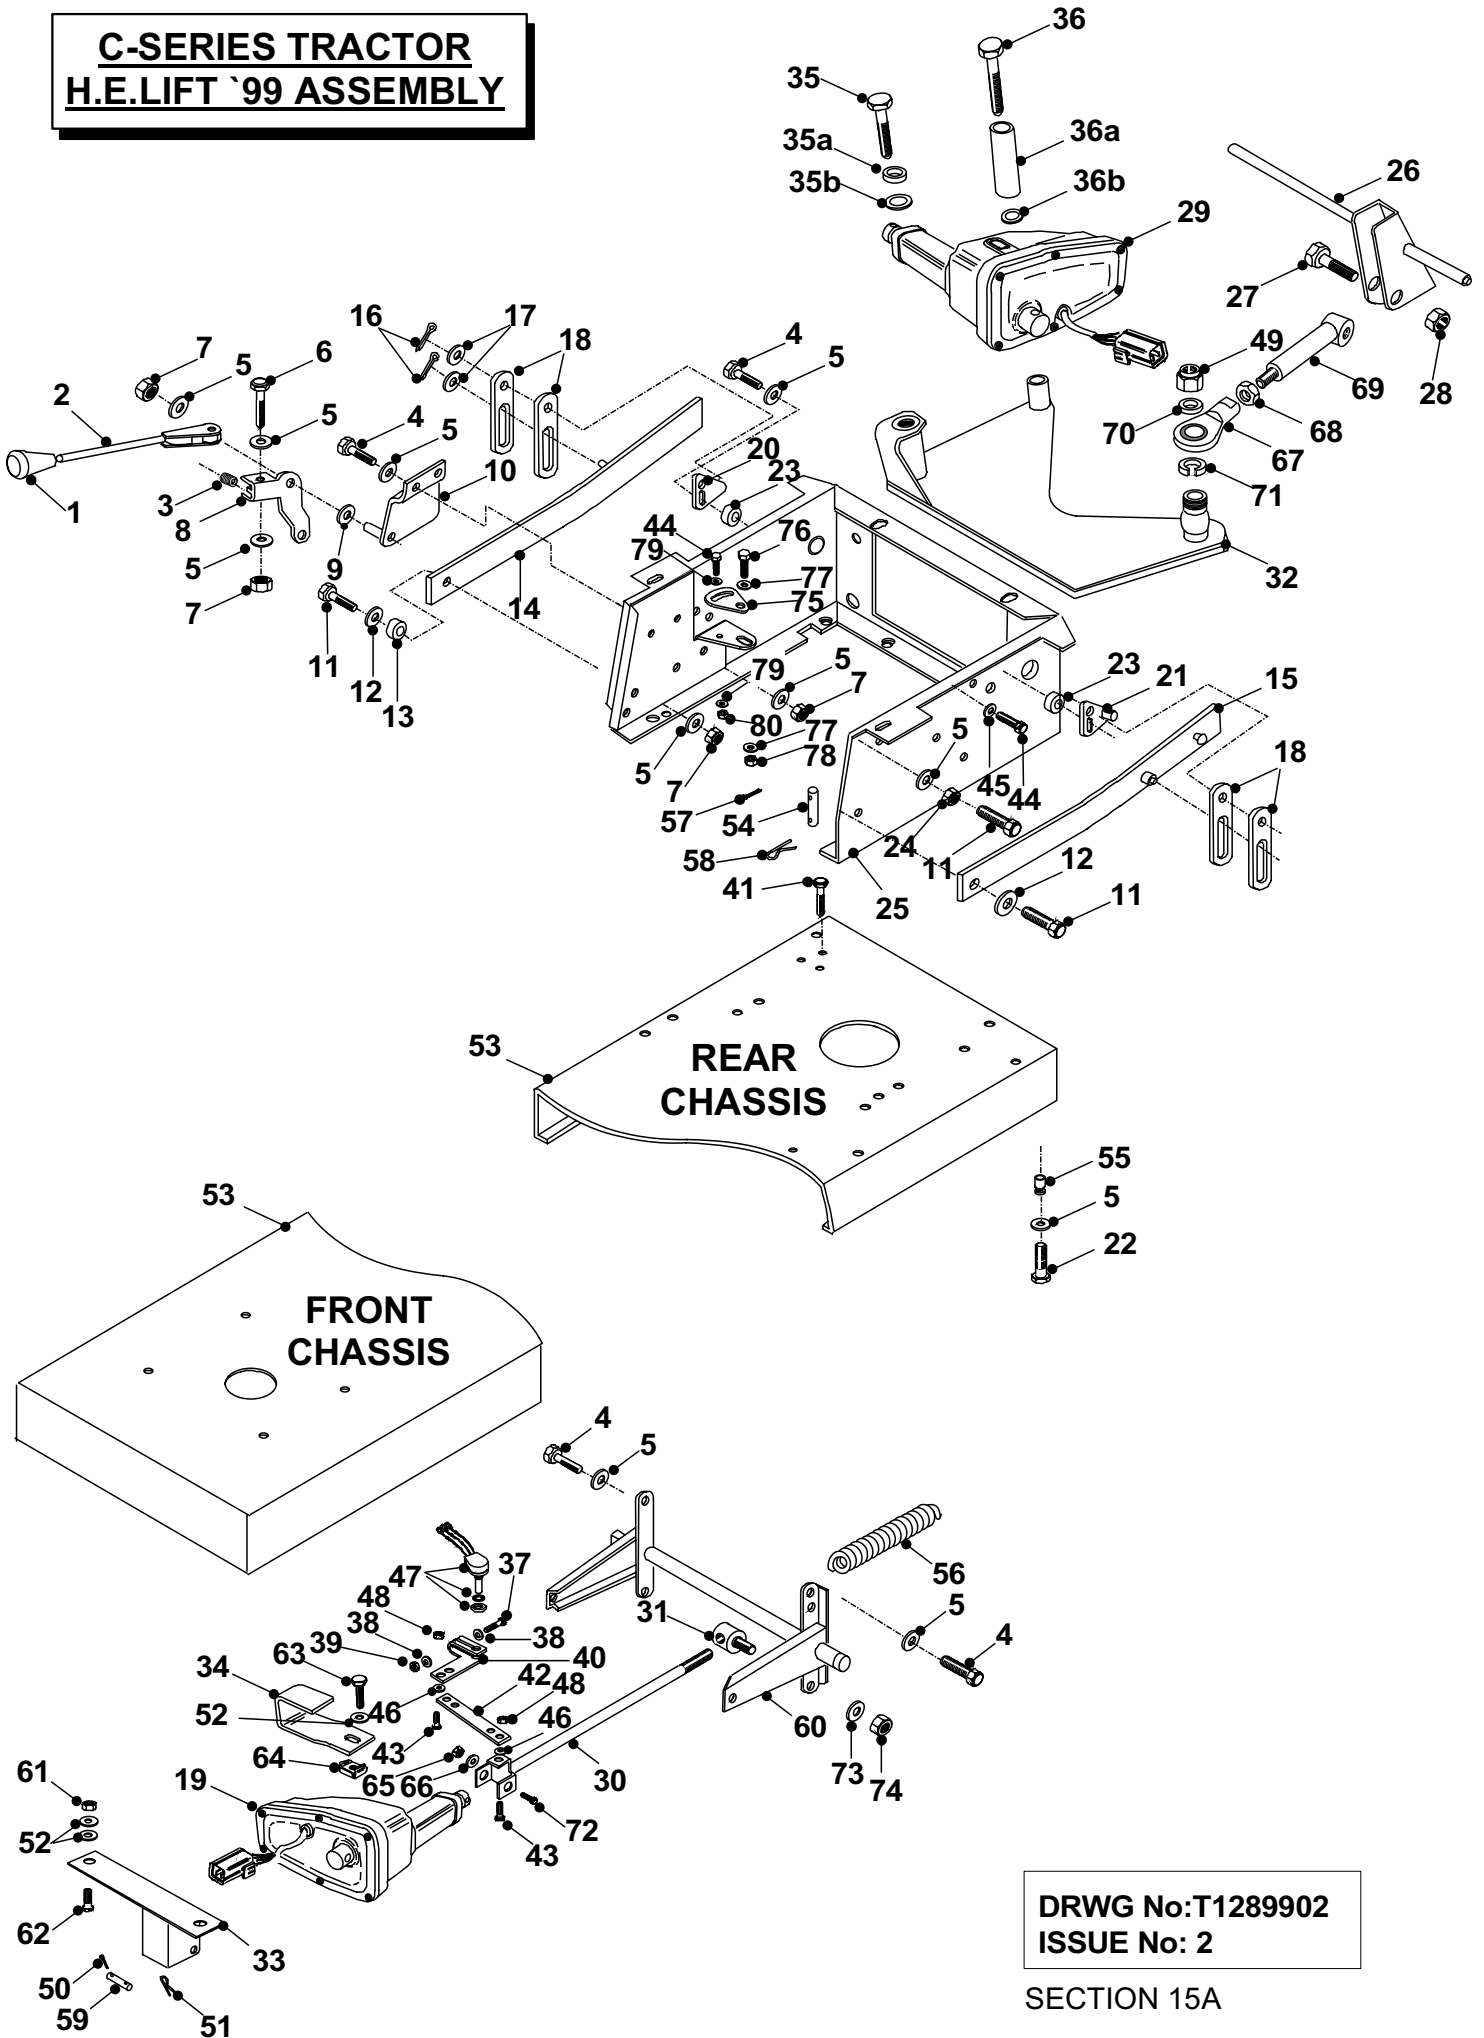

**C-SERIES TRACTOR
H.E.LIFT '99 ASSEMBLY**

**DRWG No:T1289902
ISSUE No: 2**

SECTION 15A

**C-SERIES TRACTOR
HE LIFT '99 ASSEMBLY PARTS LIST**

	PART DESCRIPTION	PART NUMBER
1	Lever Knob	14804800
2	PTO Engage Lever Assembly	32708700
3	Compression Spring Universal	25831100
4	Bolt 5/16" UNF x 3/4"	02827600
5	Washer 5/16 T4	08819700
6	Bolt 5/16" UNF x 1.1/2"	01820700
7	Nut 5/16 UNF Nyloc	04827500
8	PTO Lever Plate	30134500
9	PTO Engage Plate Boss	31305100
10	PTO Engage Bridge	32722500
11	Bolt 5/16" UNF x 1.1/4"	01820600
12	Washer 40 x 8.3 id x 3mm	08104400
13	Spacer 9 x 8.3mm id	31302700
14	Sweeper Lift Arm (R/H)	32720300
15	Sweeper Lift Arm (L/H)	32721100
16	Split Pin 1/8" x 1"	07823300
17	Washer 1/2" T3	08822500
18	Lift Plate	30133500
19	Cutter Deck Actuator	448002800
20	Lift Triangle (R/H)	32721300
21	Lift Triangle (L/H)	32721200
22	Bolt 5/16" UNF x 1.1/2"	01820700
23	Sweeper Lift Bar Spacer	31323500
24	Locknut 5/16" UNF	04822200
25	Rear Seat Box Assembly	321000800
26	Sweeper Lift Bar Assembly	321000900
27	Bolt 3/8" UNF x 1.1/2"	01855000
28	Nut 3/8" UNF Nyloc	04820200
29	Sweeper Deck Actuator	448002900
30	Deck Lift Con Rod	321001000
31	Deck Lift Con Rod Trunnion	183007500
32	Sweeper Lift Triangle	327007400
33	Deck Lift Actuator Mounting Bracket	301040400
34	Deck Lift Actuator Retaining Bracket	301040500
35	Bolt 3/8" x 2.3/4"	01825400
35a	Spacer 3/8" x 1/4"	183007800
35c	Washer 3/8" x 3/4"	088111500
36	Bolt 3/8" x 3.1/2"	01821700
36a	Sleeve 3/8" x 2.3/8"	313004500
36b	Washer 3/8" id x 7/8"	088001400
37	Bolt M5 x 20	018000100
38	Washer M5	08911500
39	Nut M5	04885900
40	Potentiometer Bracket	301040600