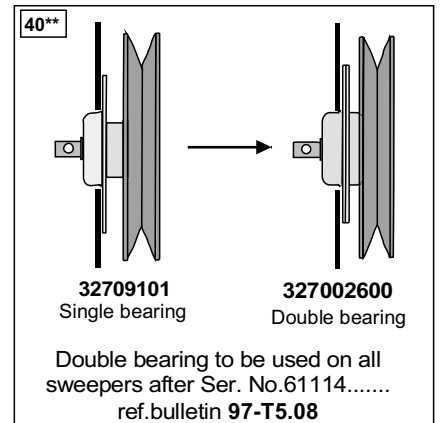

**C - SERIES TRACTOR
POWERED
GRASS COLLECTOR**

**DRWG No: T0720002
ISSUE No: 2**

SECTION 18

**C-SERIES TRACTOR
POWERED GRASS COLLECTOR PARTS LIST**

	PART DESCRIPTION	PART NUMBER
1	Bolt M8 x 20	01886200
2	Washer 5/16" T4 HP	08819700
3	Bearing Carrier Box	30146900
3A	Reinforcing Plate	30150400
4	Bearing 6203 2RS	10811600
5	Nut 5/16" UNF Nyloc	04827500
6	P.T.O. Belt A50	228000300
7	Bolt 3/8" UNF X 3/4"	02874500
8	Washer Domed	08819900
9	3" Pulley Assembly (Non - Keyed)	32727600
10	Spacer Idler Shaft	31306200
10A	Sweeper Input Pulley Extension	803003900
11	Sweeper Body (Old Colour)	32732700
	Sweeper Body (New Colour)	32732750
	Sweeper Body `98	327007200
12	Sweeper Bearing Cap	30117500
13	Nut M5 Nyloc	04885900
14	Screw M5 X 16m Pozi Pan	02940500
15	Sweeper Slinger	32121800
16	Brush Stock Spindle - Short	31323900
17	Bag Ear (Old Colour)	30147000
	Bag Ear (New colour)	30147050
18	Bristle Boss	14833000
19	Sweeper Bristle Standard	14898100
	Sweeper Bristle Webbed	14936300
	Sweeper Brush Complete	40835601
20	Brush Stock	17400200
21	Nut 1/4" UNF Nyloc	04819400
22	Washer 1/4" T3 LP	08827800
23	Brush Drive Moulding - Top	14834100
24	Brush Drive Moulding - Bottom	14832900
25	Bolt 1/4" UNF X 1 3/4"	01832400
26	Lever Knob	14804800
27	Sweeper Height Lifter	32729700
28	Roller Assembly	32731900
29	Roller Shaft Internal	31329900
30	Roller Plate Bush	31329200
31	Roller Housing (Old Colour)	32732000
	Roller Housing (New Colour)	32732050
32	Rivet	12860100
33	Scraper Rubber Plate (Old Colour)	30147200
	Scraper Rubber Plate (New Colour)	30147250
34	Scraper Rubber	14937100