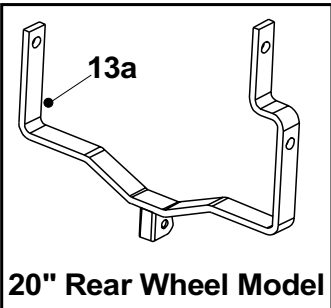

**C-SERIES
FRONT AXLE ASSY**
After Serial No: 90326.....

DRWG No: T0550003
ISSUE No: 3

**C-SERIES TRACTOR
FRONT AXLE PARTS LIST
After Serial No: 90326....**

	PART DESCRIPTION	PART NUMBER
1	Nyloc Nut 1/2" UNF	04822400
2	Washer 46mm x 13mm I.D.	30128100
3	Washer 1" x 1/2" I.D,	08822500
4	Front Tyre	19802800
	Valve Assembly	14889200
5	Bearing 62032RS 3/4"	10802200
6	Stub Axle R/H	327015200
	Stub Axle R/H C800	327009000
7	Stub Axle L/H Short	327015100
	Stub Axle L/H Short C800	327008900
8	Front Axle Beam Assembly	327014700
9	Steering Arm	32702500
10	Chassis	32702400
11	Hub Cap	14811800
12	Chassis Front	27115550
13	Deck Tension Cradle Assembly	32701451
13a	Deck Tension Cradle Assy (20" Rear Wheel Model)	327009800
14	Bolt 3/8" UNF X 3 1/2"	01821700
15	Deck Tension Rod	31805600
16	Track Rod	31318300
17	E-Clip	07921200
18	Axle Beam Cap.	27113900
19	Stub Axle Spacer (C800 only)	18306200
	Stub Axle Spacer	30127900
20	Washer 3/4" T3 LP	08822900
21	Bolt 3/8" UNF X 2 1/4"	01821500
22	Rose Joint Boss	31302400
23	Rose Joint Shoulder Boss Long	31337100
24	Rod Joint 10mm	10872600
25	Locknut M10	04872100
26	Deck Tension Rod Trunnion	18805500
27	Washer 3/8" T3 HP	08820100
28	Rue Clip	11836700
29	Nyloc Nut 3/8" UNF	04820200
30	Spacer 7mm x 10mm I.D.	31302900