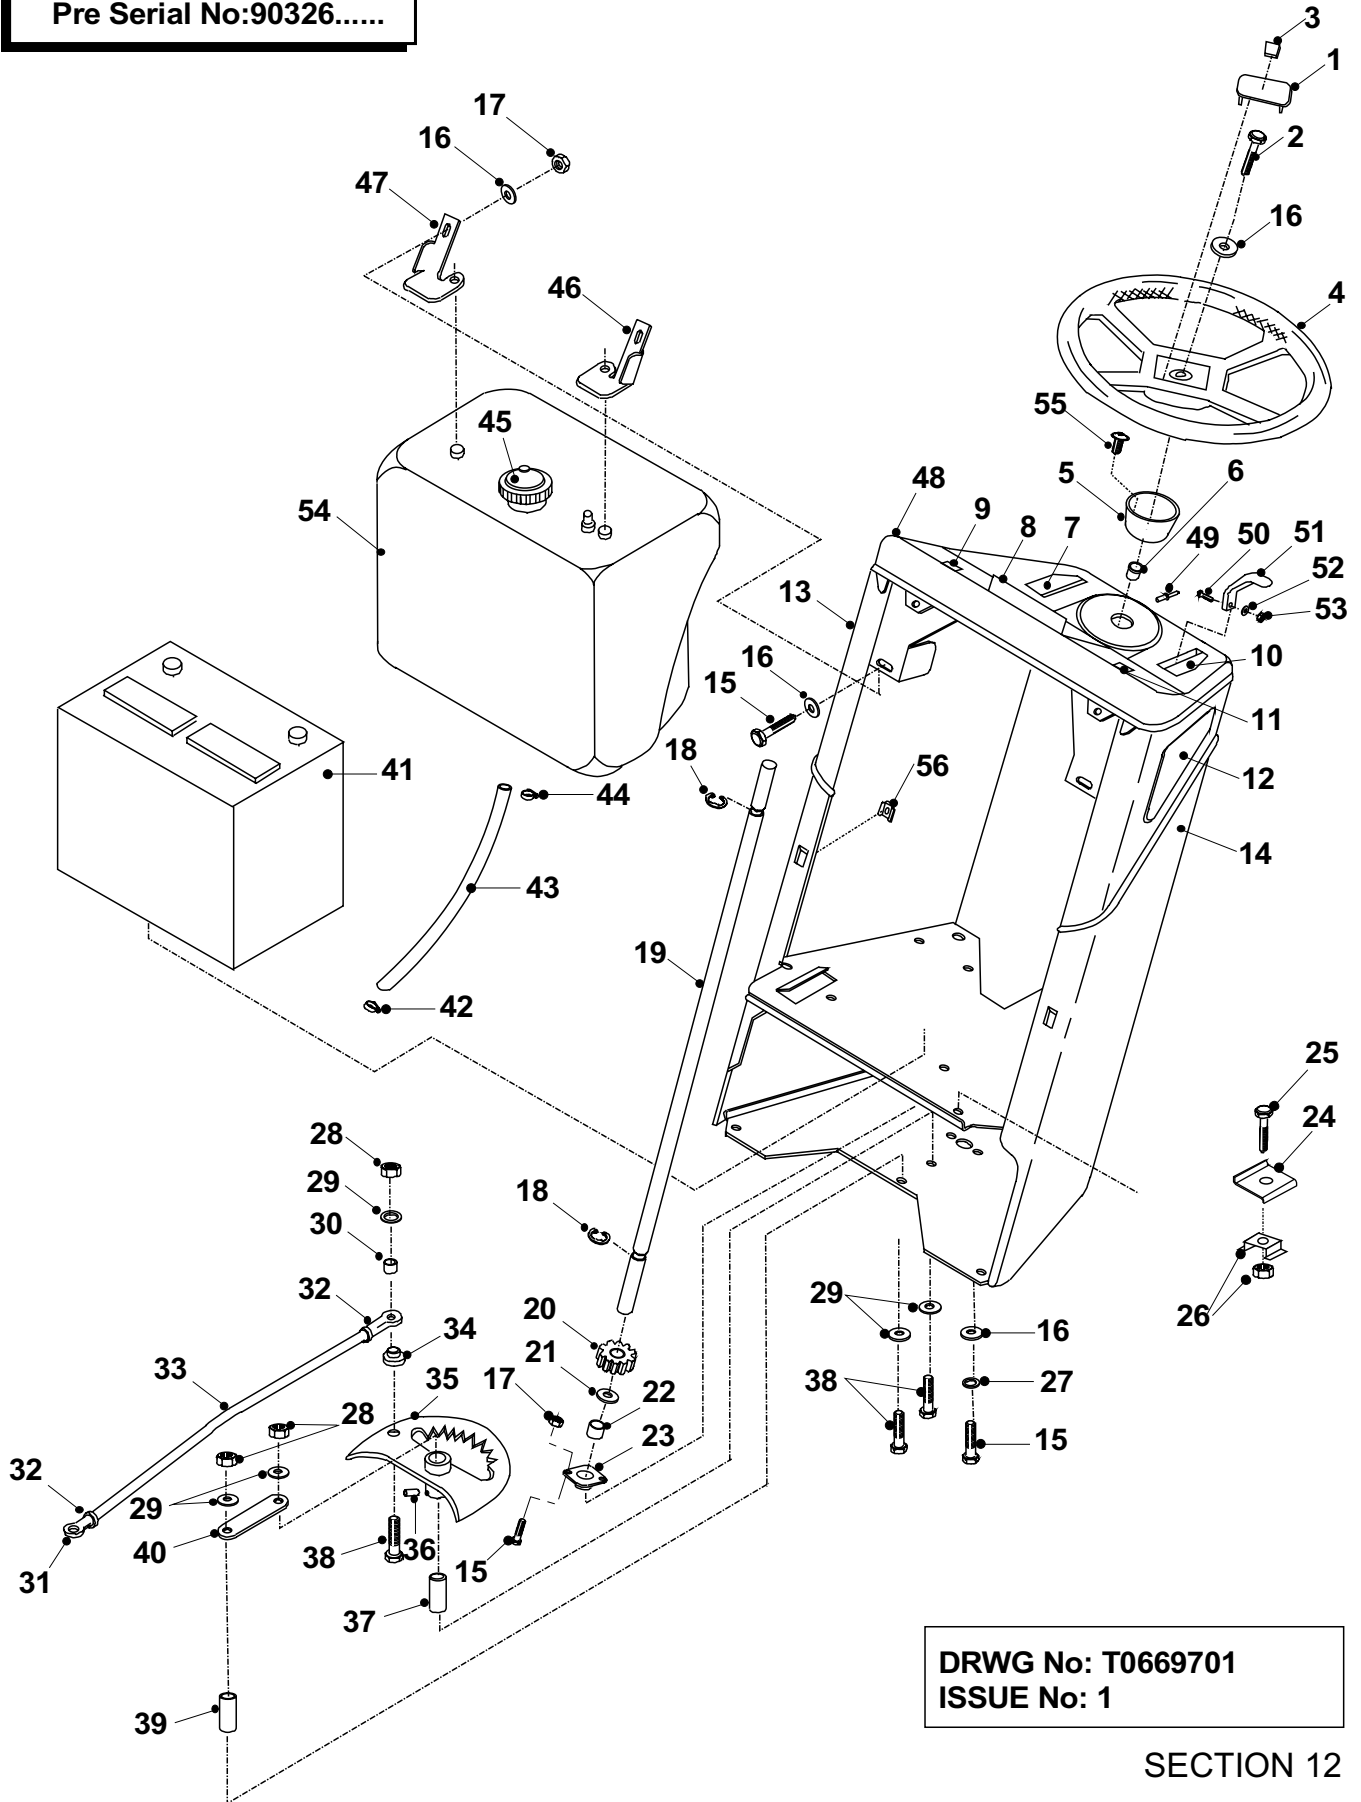

C-SERIES CONSOL ASSEMBLY

Pre Serial No:90326.....

DRWG No: T0669701
ISSUE No: 1

SECTION 12

**C - SERIES TRACTOR
CONSOL ASSEMBLY
PARTS LIST
Pre Serial No: 90326**

	PART DESCRIPTION	PART NUMBER
1	Steering Wheel Cap	14938700
2	Bolt 5/16" UNF X 1"	02819600
3	Steering Wheel Countax Badge ("C")	35929300
4	Steering Wheel	14928200
5	Steering Wheel Shroud	14933600
6	Column Upper Bush	14801800
7	Decal Facia Deck Height Blanking (Non-HE Models Only)	52907500
(7)	Decal Facia Deck Height Indicator (HE Models Only)	52907600
8	Decal Facia P.C.B.	52867200
9	Decal Facia Headlight / Ignition	52867300
10	Decal Facia Hare/Tortoise (Twin Cyl Only)	52867600
(10)	Decal Facia Hare/Tortoise/Choke (Single Cyl Only)	52867700
11	Decal Facia Cutter Deck & Choke (Twin Cyl Only)	52867500
(11)	Decal Facia Cutter Deck (Single Cyl Only)	52867400
12	Knee Pad R/H	14859200
13	Knee Pad L/H	14859300
14	Consol Assembly	27708750
15	Bolt 5/16" UNF X 3/4"	02827600
16	Washer 5/16" T4 HP	08819700
17	Nyloc Nut 5/16" UNF	04827500
18	E-Clip 5/8"	07823400
19	Steering Column	31328400
20	Steering Pinion 15t (Pre Serial No: 90326....)	31302300
21	Washer 5/8" T3 LP	08822700
22	Steering Rod Spacer	18401500
23	Column Lower Bearing	10801700
24	Battery Clamp	301007400
25	Screw Bolt M5	02885800
26	Captve Nut M5	04928600
27	Washer 5/16" Shakeproof	08855100
28	Nyloc Nut 3/8" UNF	04820200
29	Washer 3/8" T3 HP	08820100
30	Spacer 3/8" Internal x 7mm	31302900
31	Rod Joint 10mm	10872600
32	Locknut M10	04872100
33	Steering Link Rod	313007800
34	Rose Joint Shoulder Boss - Short	31339600
35	Steering Quadrant 15t (Pre Serial No: 90326....)	18801400
36	Grease Nipple 5/16" UNF	11808600
37	Steering Rack Pivot	31337400