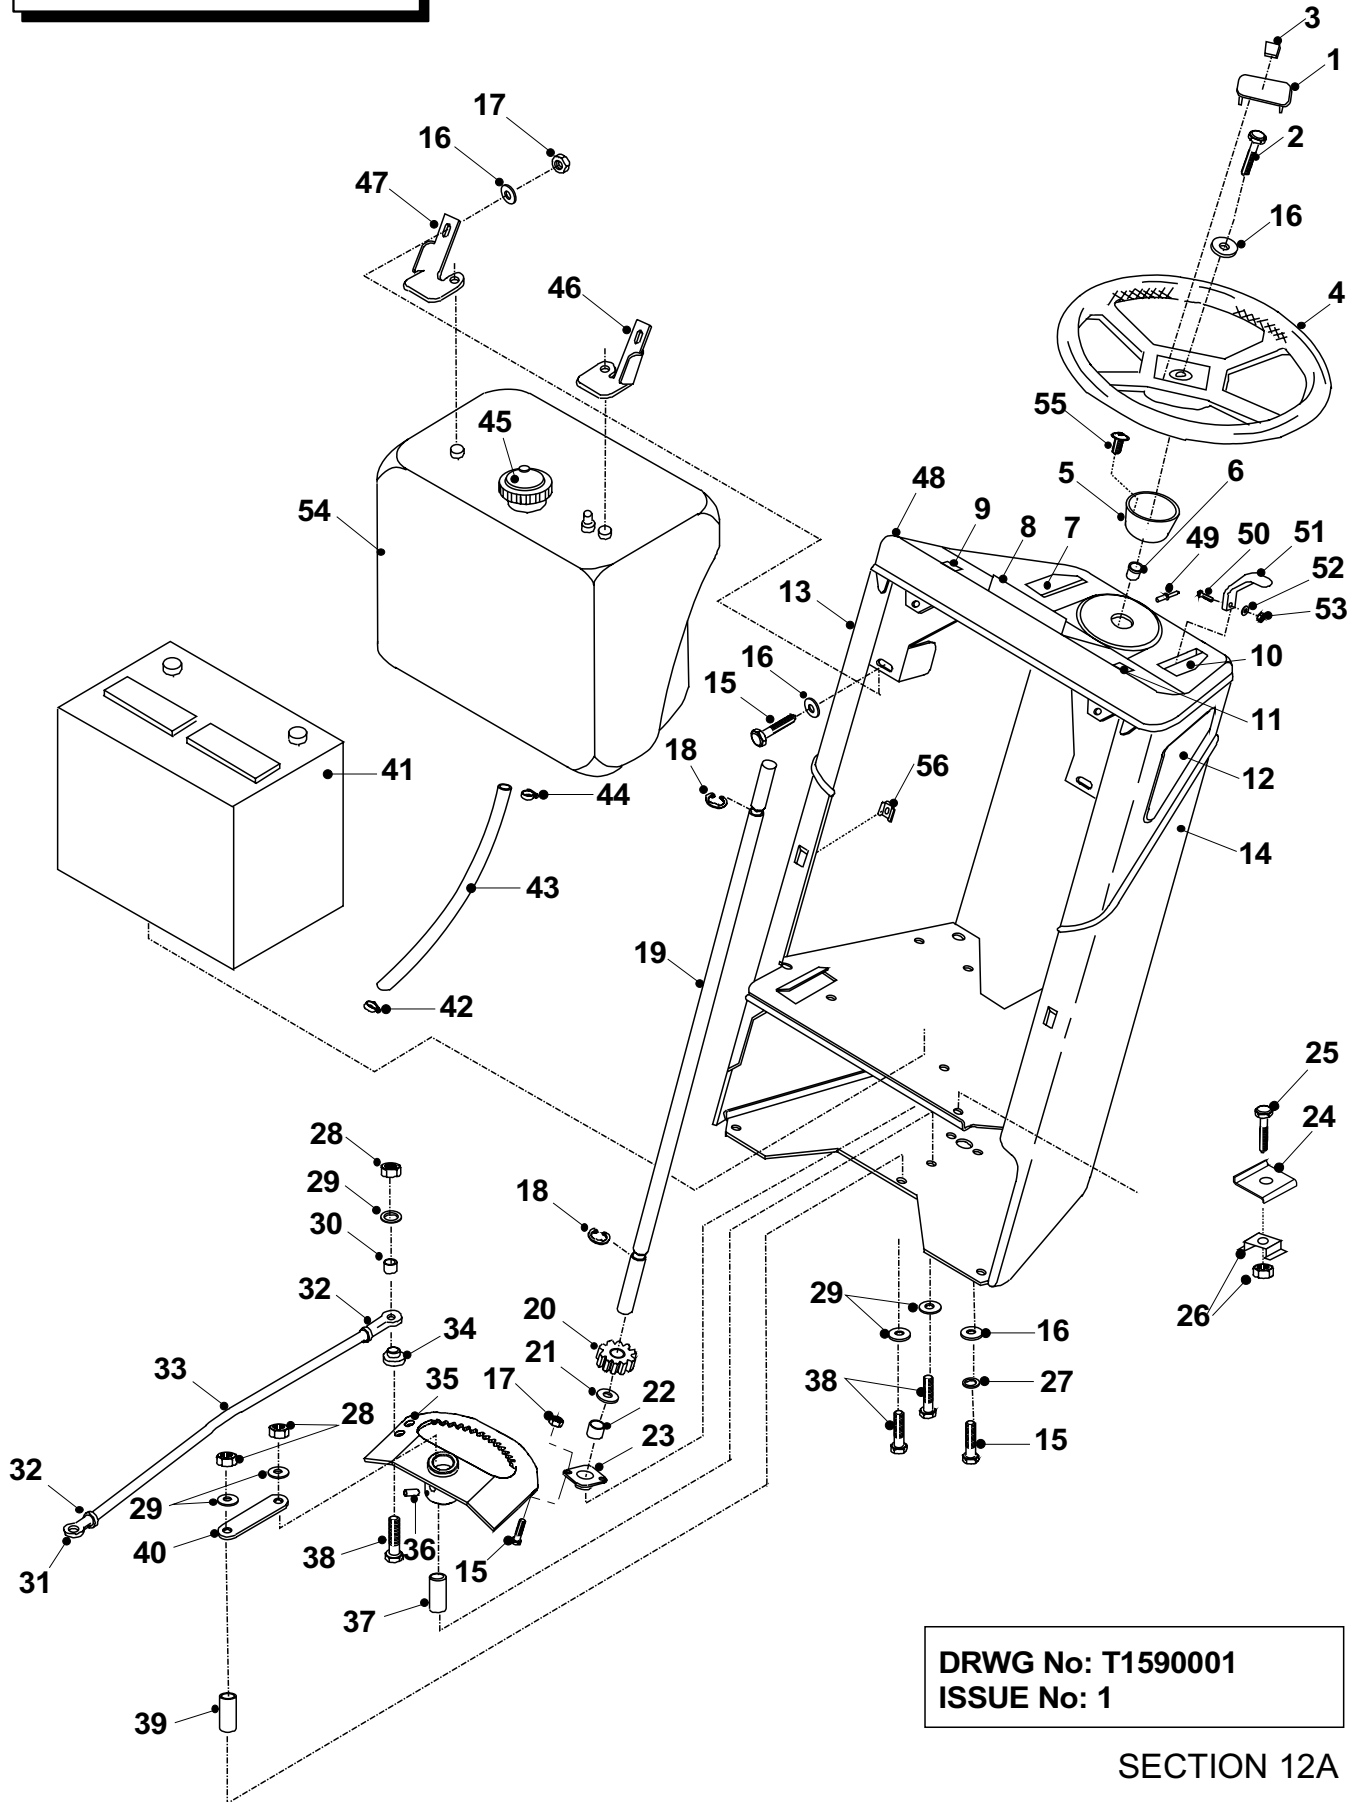

C-SERIES TRACTOR CONSOL ASSEMBLY

After Serial No: 90326.....

DRWG No: T1590001
ISSUE No: 1

SECTION 12A

**C - SERIES TRACTOR
CONSOL ASSEMBLY
PARTS LIST
After Serial No: 90326.....**

	PART DESCRIPTION	PART NUMBER
1	Steering Wheel Cap	14938700
2	Bolt 5/16" UNF X 1"	02819600
3	Steering Wheel Countax Badge ("C")	35929300
4	Steering Wheel	14928200
5	Steering Wheel Shroud	14933600
6	Column Upper Bush	14801800
7	Decal Facia Deck Height Blanking (Non-HE Models Only)	52907500
(7)	Decal Facia Deck Height Indicator (HE Models Only)	52907600
8	Decal Facia P.C.B.	52867200
9	Decal Facia Headlight / Ignition	52867300
10	Decal Facia Hare/Tortoise (Twin Cyl Only)	52867600
(10)	Decal Facia Hare/Tortoise/Choke (Single Cyl Only)	52867700
11	Decal Facia Cutter Deck & Choke (Twin Cyl Only)	52867500
(11)	Decal Facia Cutter Deck (Single Cyl Only)	52867400
12	Knee Pad R/H	14859200
13	Knee Pad L/H	14859300
14	Consol Assembly	271004100
15	Bolt 5/16" UNF X 3/4"	02827600
16	Washer 5/16" T4 HP	08819700
17	Nyloc Nut 5/16" UNF	04827500
18	E-Clip 5/8"	07823400
19	Steering Column	31328400
20	Steering Pinion 12t (After Serial No: 90326....)	213112100
21	Washer 5/8" T3 LP	08822700
22	Steering Rod Spacer	18401500
23	Column Lower Bearing	10801700
24	Battery Clamp	301007400
25	Screw Bolt M5	02885800
26	Captve Nut M5	04928600
27	Washer 5/16" Shakeproof	08855100
28	Nyloc Nut 3/8" UNF	04820200
29	Washer 3/8" T3 HP	08820100
30	Spacer 3/8" Internal x 7mm	31302900
31	Rod Joint 10mm	10872600
32	Locknut M10	04872100
33	Steering Link Rod	313007800
34	Rose Joint Shoulder Boss - Short	31339600
35	Steering Quadrant 17t (After Serial No: 90326....)	327015700
36	Grease Nipple 5/16" UNF	11808600
37	Steering Rack Pivot	31337400