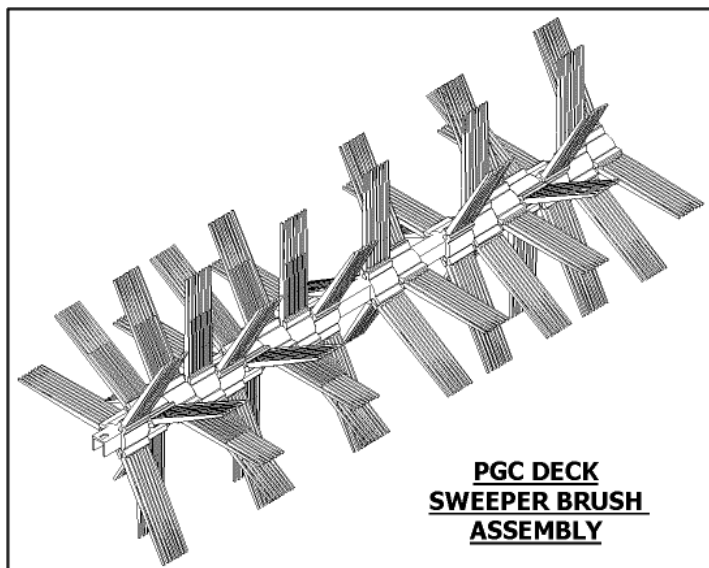

**C- SERIES TRACTOR
POWERED GRASS COLLECTOR
PARTS LIST**

	PART DESCRIPTION	PART NUMBER
36	5" Pulley Assembly 5" Pulley (from December 2002)	327002600 209044200
37	Bearing 6203ZZ	10845500
38	Jockey Pulley	20811500
39	Belt - PTO Brush Drive 1464	22832800
40	Bolt M8x50mm	018001800
41	Sweeper Jockey Cap Boss	31351100
42	Sweeper Jockey Spacer	31350400
43	Belt Tension Plate	30121900
44	Bearing Housing 17mm Bearing Housing (from December 2002)	27106601 271004200
45	Idler Shaft	183005700
46	Lever	307177800
47	Bolt M6x16mm	019479200
	Decal "Roller Height" (Not Illustrated)	35937600
48	L.H. Sweeper Locking Lug	30149800
	R.H. Sweeper Locking Lug	30150300
49	Bolt M6x20mm	018000300
50	Trunnion M8	183003800
51	Adjustment Rod	313003500
52	Handle Locking Plate	178966300
53	Foam Handle Grip	149496600
54	Tubular Spacer	31350701
55	Brush Stock Spindle (from December 2002)	183027900
56	PGC Pulley Bearing Kit (from December 2002)	401001500