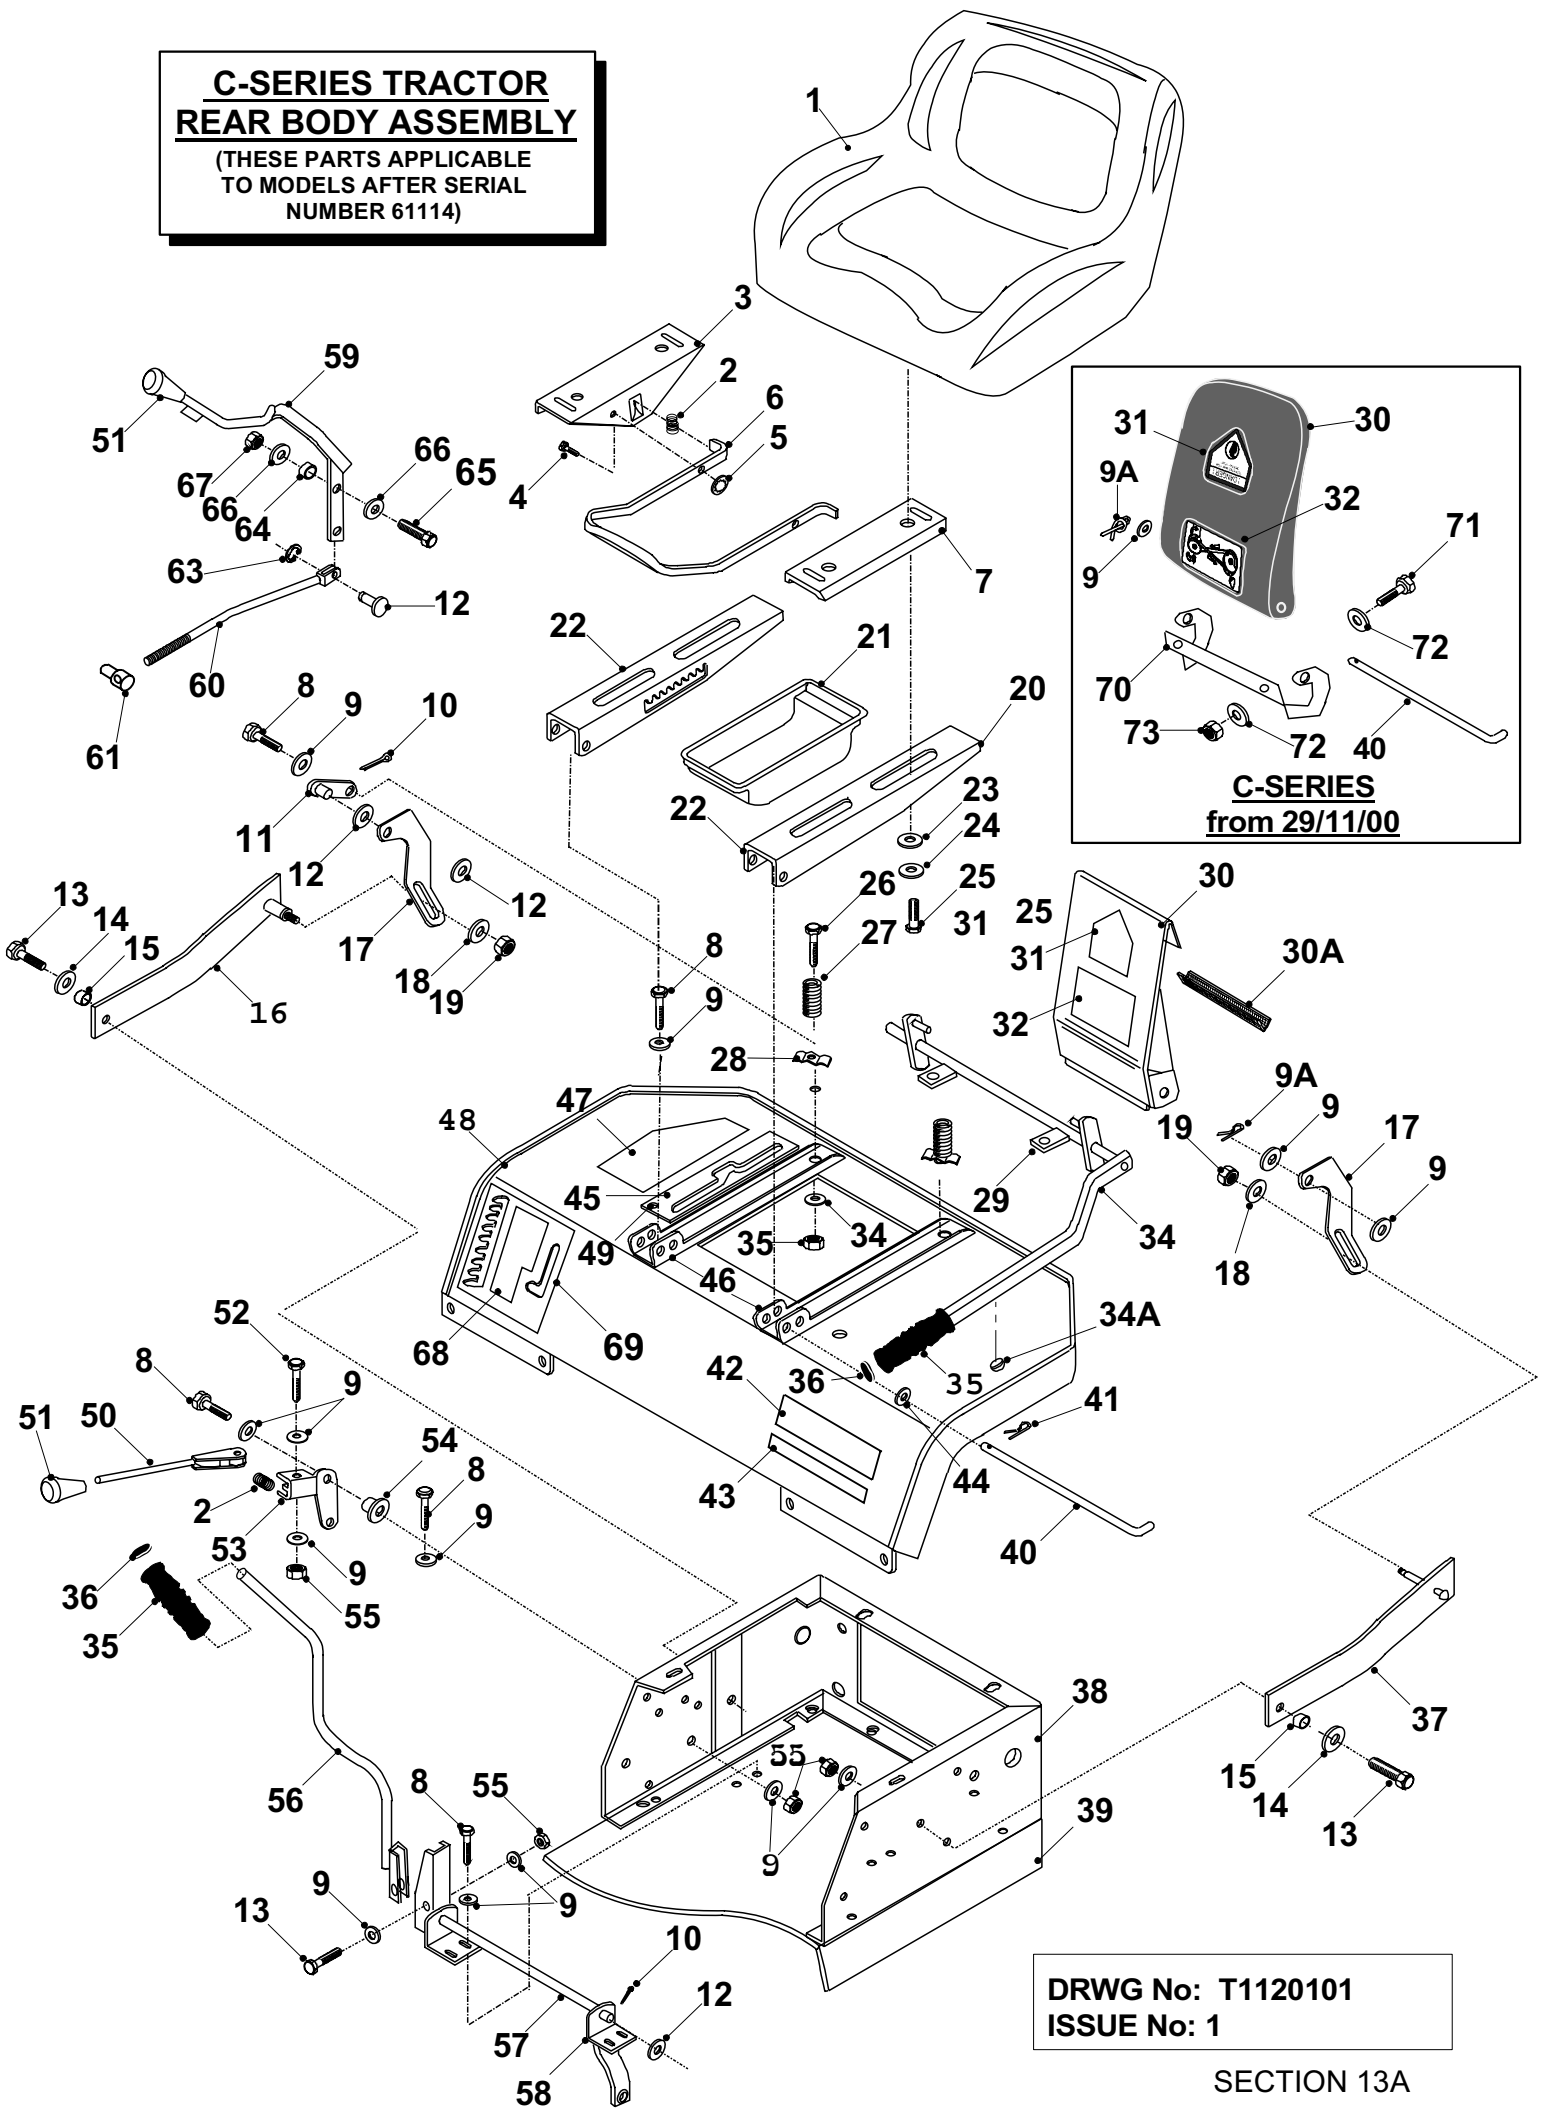

**C-SERIES TRACTOR
REAR BODY ASSEMBLY**
(THESE PARTS APPLICABLE
TO MODELS AFTER SERIAL
NUMBER 61114)

DRWG No: T1120101
ISSUE No: 1

SECTION 13A

**C-SERIES TRACTOR
REAR BODY ASSEMBLY PARTS LIST
AFTER SERIAL NUMBER 61114.....**

	PART DESCRIPTION	PART NUMBER
1	Seat	14947200
2	Compression Spring Universal	25831100
3	Seat Plate Adjuster R/H	30117900
4	Rivet 1/4 X 1/2	12885800
5	Starlock Washer	08868700
6	Seat Handle	30203100
7	Seat Plate Adjuster L/H	30118000
8	Bolt 5/16" UNF X 3/4"	02827600
9	Washer 5/16 T4	08819700
9A	Rue Clip	11836700
10	Split Pin 1/8" X 1"	07823300
11	PTO Pivot End	32704800
12	Washer 1/2" T3	08822500
13	Bolt 5/16" UNF X 1 1/4"	01820600
14	Washer 40 X 8.3 id X 3mm	08104400
15	Spacer 9 X 8.3mm id	31302700
16	Sweeper Link Arm (R/H)	32725900
17	Sweeper lift Hook	307177100
18	Washer 3/8 T3 HP	08820100
19	Nut 3/8" UNF Nyloc	04820200
20	Adjustable Seat Channel R/H	30117700
21	Tool Tray	14848500
22	Adjustable Seat Channel L/H	30117800
23	Washer 40 X 10mm HG	08118200
24	Washer 3/8" Shakeproof	08826700
25	Bolt 3/8" UNC X 3/4"	02825200
26	Bolt 3/8" UNF X 1 1/2"	01855000
27	Adjustable Seat Spring	25845600
28	Spring Retaining Washer (Seat)	27835400
29	PTO Hanging Plate	32733300
30	PTO Flap (Old Colour)	30145900
	PTO Flap (New Colour)	30145950
	PTO Flap (Black Plastic)	149496300
30A	Edge Trim Beading	14832500
31	PTO Danger Decal	35804600
32	Sweeper Belt Decal	35809400
33	P.T.O. Flap Grommet	14936900
34	Sweeper Lift Assembly	32733200
34A	Grommet Foot	14946600
35	Soft Foam Grip	38936500
36	Soft Foam Grip End Plug	14880500
37	Sweeper Link Arm (L/H)	32726000