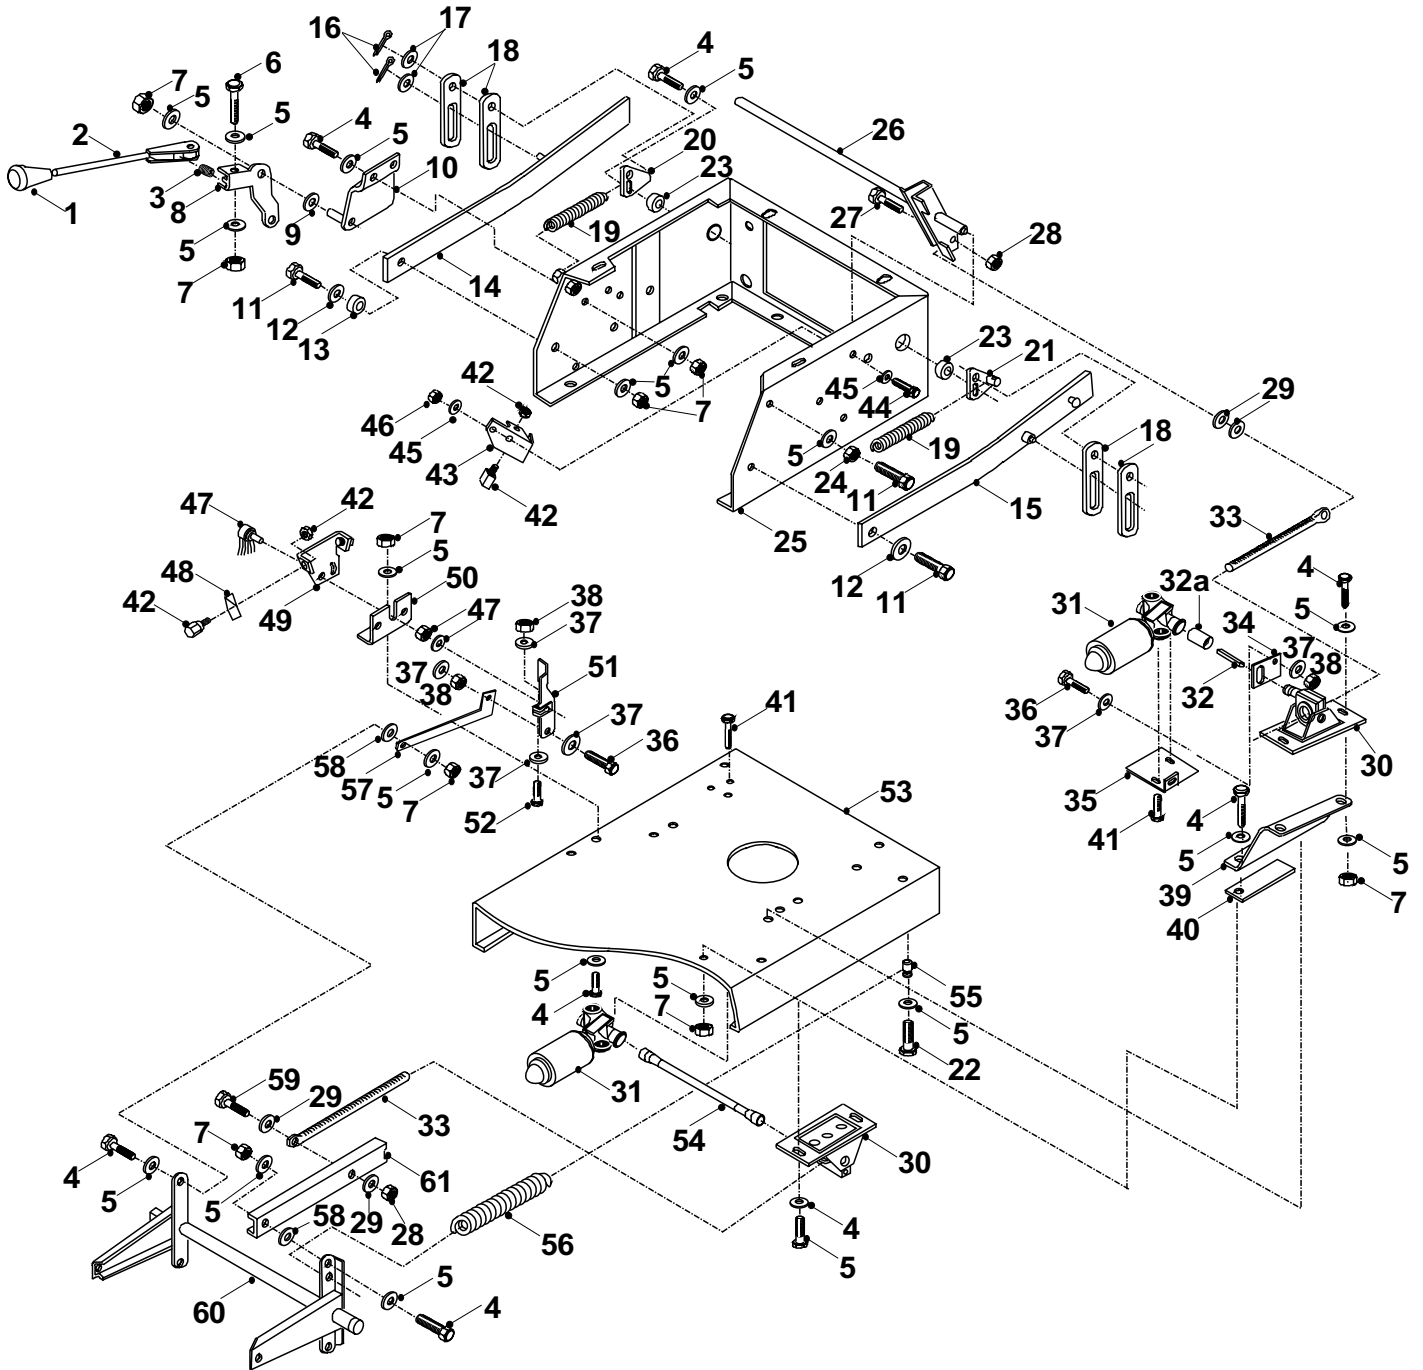

**C-SERIES
H.E. LIFT ASSEMBLY**

DRWG No: T0699801
ISSUE No: 1

SECTION 15

**C-SERIES TRACTOR
HE LIFT ASSEMBLY PARTS LIST**

	PART DESCRIPTION	PART NUMBER
1	Lever Knob	14804800
2	PTO Engage Lever Assembly	32708700
3	Compression Spring Universal	25831100
4	Bolt 5/16" UNF x 3/4"	02827600
5	Washer 5/16 T4	08819700
6	Bolt 5/16" UNF x 1.1/2"	01820700
7	Nut 5/16 UNF Nyloc	04827500
8	PTO Lever Plate	30134500
9	PTO Engage Plate Boss	31305100
10	PTO Engage Bridge	32722500
11	Bolt 5/16" UNF x 1.1/4"	01820600
12	Washer 40 x 8.3 id x 3mm	08104400
13	Spacer 9 x 8.3mm id	31302700
14	Sweeper Lift Arm (R/H)	32720300
15	Sweeper Lift Arm (L/H)	32721100
16	Split Pin 1/8" x 1"	07823300
17	Washer 1/2" T3	08822500
18	Lift Plate	30133500
19	Sweeper Lift Assist Spring	25908801
20	Lift Triangle (R/H)	32721300
21	Lift Triangle (L/H)	32721200
22	Bolt 5/16" UNF x 1.1/2"	01820700
23	Sweeper Lift Bar Spacer	31323500
24	Locknut 5/16" UNF	04822200
25	Rear Seat Box Assembly	32730801
26	Sweeper Lift Bar Assembly	32724700
27	Bolt 3/8" UNF x 1.1/2"	01855000
28	Nut 3/8" UNF Nyloc	04820200
29	Washer 3/8" T3 HP	08820100
30	Sweeper / Deck Gear Nut Assembly	40921600
31	Sweeper Lift Motor (Deck Lift 48")	44941600
	Deck lift Motor	44939600
32	Sweeper Motor Drive Key	09921500
32a	H E Coupler	31330100
33	4 Start Lead Screw	21921700
34	Sweeper Anti Rotation Plate	30133300
35	Sweeper Motor Mounting Plate	30133400
36	Bolt M5 x 15	02912200
37	Washer M5	08911500
38	Nut M5 Nyloc	04911400
39	Sweeper Motor Bracket	30136100
40	Sweeper Motor Packing Plate	30142500