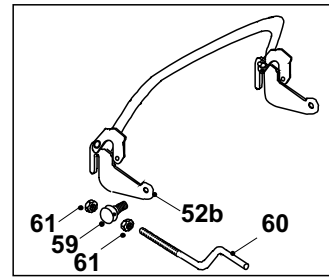

**C - SERIES TRACTOR
POWERED
GRASS COLLECTOR**

**DRWG No: T0720002
ISSUE No: 2**

SECTION 18

**C-SERIES TRACTOR
POWERED GRASS COLLECTOR PARTS LIST**

	PART DESCRIPTION	PART NUMBER
1	Bolt M8 x 20	01886200
2	Washer 5/16" T4 HP	08819700
3	Bearing Carrier Box	30146900
3A	Reinforcing Plate	30150400
4	Bearing 6203 2RS	10811600
5	Nut 5/16" UNF Nyloc	04827500
6	P.T.O. Belt A50	228000300
7	Bolt 3/8" UNF X 3/4"	02874500
8	Washer Domed	08819900
9	3" Pulley Assembly (Non - Keyed)	32727600
10	Spacer Idler Shaft	31306200
10A	Sweeper Input Pulley Extension	803003900
11	Sweeper Body (Old Colour)	32732700
	Sweeper Body (New Colour)	32732750
	Sweeper Body `98	327007200
12	Sweeper Bearing Cap	30117500
13	Nut M5 Nyloc	04885900
14	Screw M5 X 16m Pozi Pan	02940500
15	Sweeper Slinger	32121800
16	Brush Stock Spindle - Short	31323900
17	Bag Ear (Old Colour)	30147000
	Bag Ear (New colour)	30147050
18	Bristle Boss	14833000
19	Sweeper Bristle Standard	14898100
	Sweeper Bristle Webbed	14936300
	Sweeper Brush Complete	40835601
20	Brush Stock	17400200
21	Nut 1/4" UNF Nyloc	04819400
22	Washer 1/4" T3 LP	08827800
23	Brush Drive Moulding - Top	14834100
24	Brush Drive Moulding - Bottom	14832900
25	Bolt 1/4" UNF X 1 3/4"	01832400
26	Lever Knob	14804800
27	Sweeper Height Lifter	32729700
28	Roller Assembly	32731900
29	Roller Shaft Internal	31329900
30	Roller Plate Bush	31329200
31	Roller Housing (Old Colour)	32732000
	Roller Housing (New Colour)	32732050
32	Rivet	12860100
33	Scraper Rubber Plate (Old Colour)	30147200
	Scraper Rubber Plate (New Colour)	30147250
34	Scraper Rubber	14937100