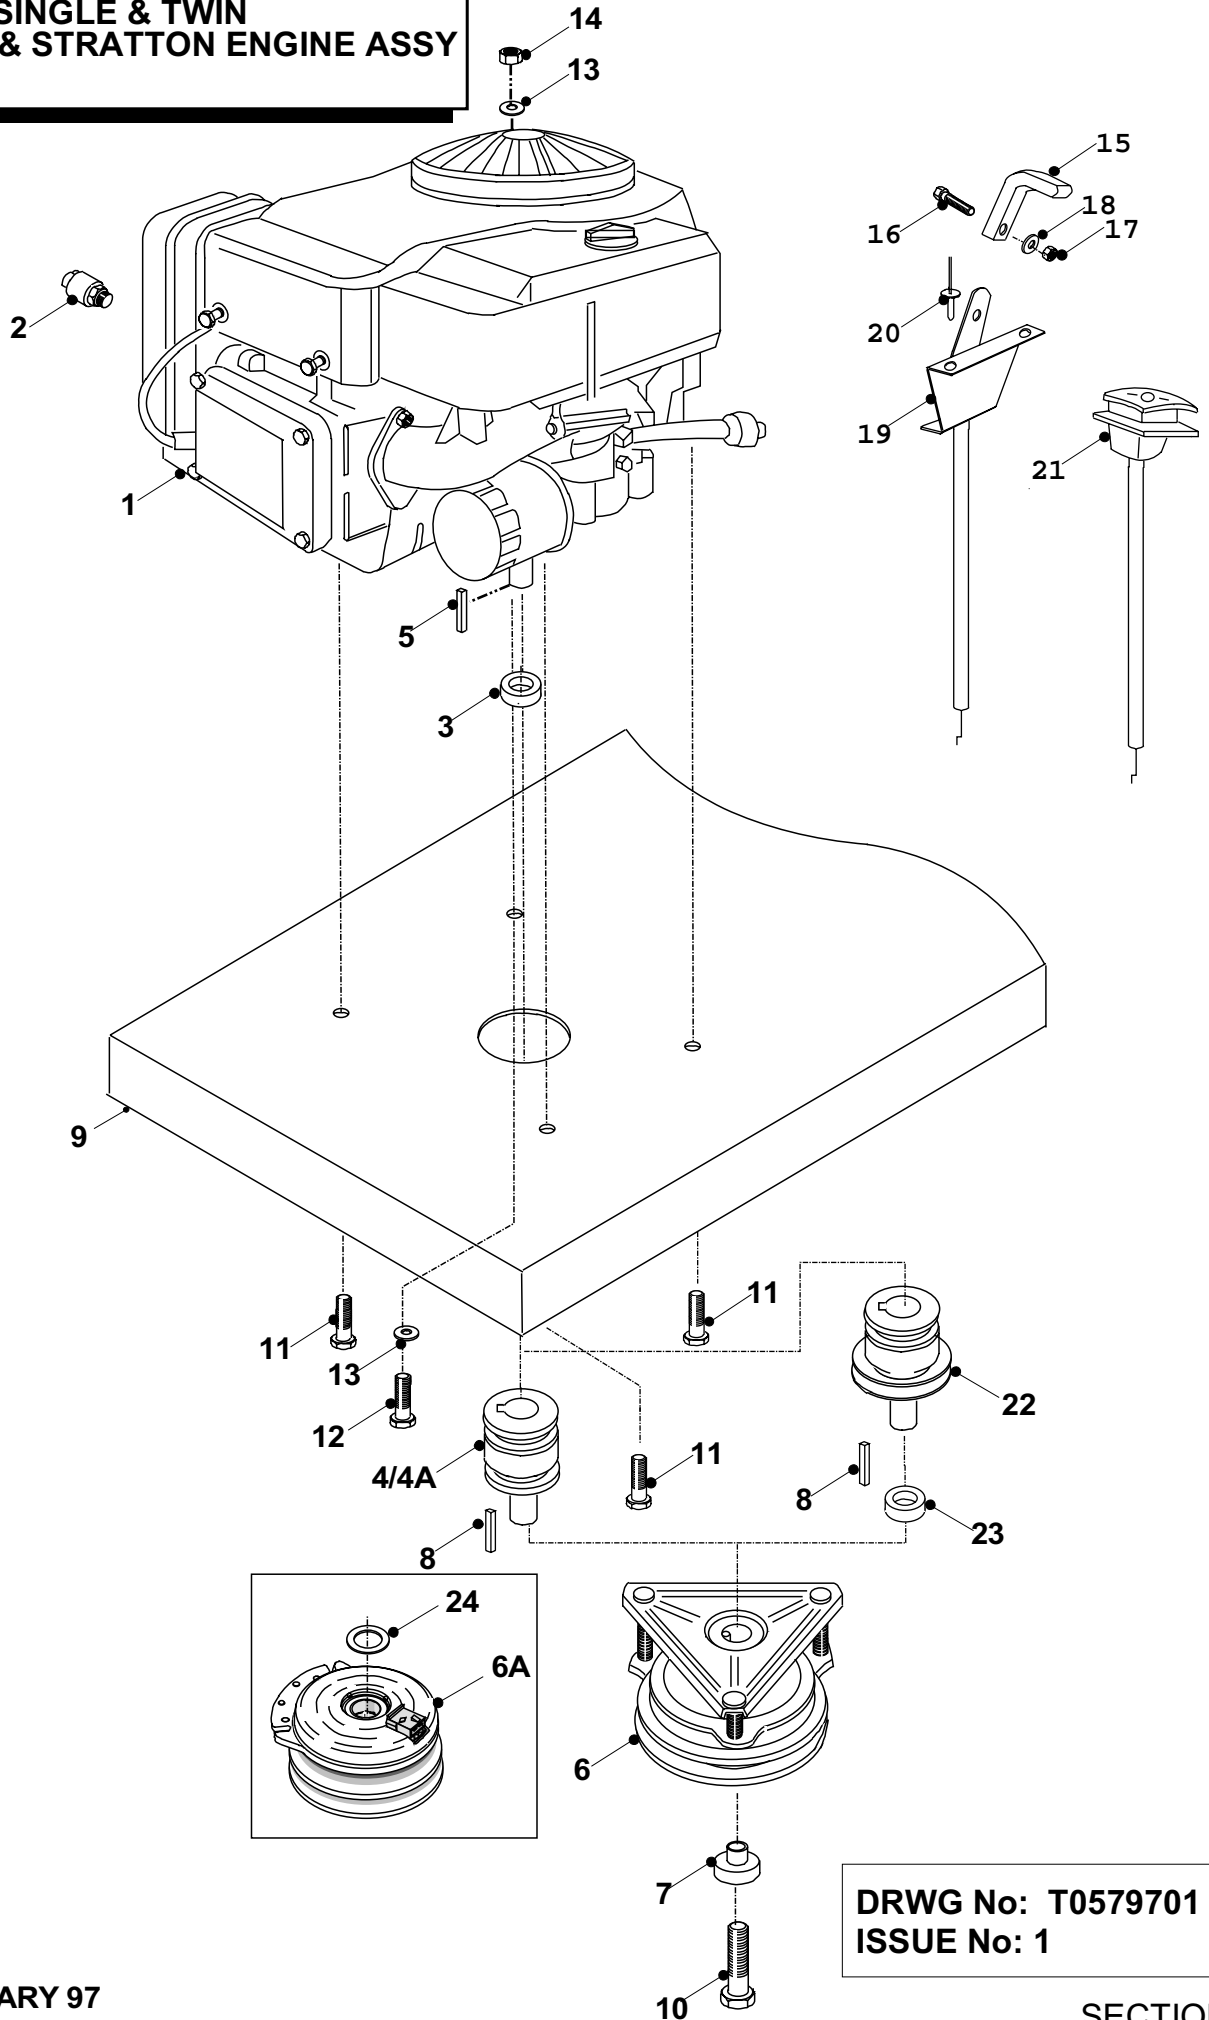

**SINGLE & TWIN
BRIGGS & STRATTON ENGINE ASSY**

JANUARY 97

**DRWG No: T0579701
ISSUE No: 1**

SECTION 3

**C-SERIES TRACTOR
ENGINE ANCILLIARY PARTS LIST**

	PART DESCRIPTION	PART NUMBER
1	Engine - Not Available From Countax	N/A
2	Oil Drain Valve	52851200
3	Engine Pulley Spacer	31854000
4	Engine Pulley	31335700
4a	Engine Pulley Mag Stop (after Ser.No. 60929....)	31330500
5	Key 1/4" Square x 1.1/4"	09853400
6	Mag Stop Electric Clutch (standard after Ser.No. 60929....)	44936100
(6)	Ogura Electric Clutch (for replacement see table below)	N.L.A.
(6)	Warner Electric Clutch (for replacement see table below)	N.L.A.
7	Mag Stop Clutch Pulley Cap (complete with clutch)	N.S.S.
(7)	Warner Clutch Pulley Cap	31334000
(7)	Ogura Clutch Pulley Cap	31334100
8	Key For Ogura Clutch Only	09830600
9	Chassis Assembly	32702400
10	Bolt 7/16" UNF x 4.1/2" Mag Stop and Ogura Only	01831000
10	Bolt 7/16" UNF x 5" Peerless VST Pulley and Warner Clutch Only	01822000
11	Bolt 3/8" UNC x 1.1/4"	01848700
12	Bolt 5/16" UNF x 1.1/2"	01820700
13	Washer 5/16" T4 HP	08819700
14	Nut 5/16" UNF Nyloc	04827500
15	Throttle Control Knob	14810400
16	Screw M4 x 10mm	02847800
17	Nut M4 Nyloc	04826400
18	Washer 4mm	08826200
19	Throttle Control C300 & C500	528005000
19	Throttle Control C600 & C800	528004900
19	Throttle Control Honda	528005100
20	Rivet 3.2mm X 10mm	12863100
21	Choke Control C600 & C800	52810300
22	Engine Pulley for Peerless VST Only	32728300
23	Engine Pulley Boss for Peerless VST Only	31327800
24	Mag Stop Clutch Spacer (clutch kit only)	31330300