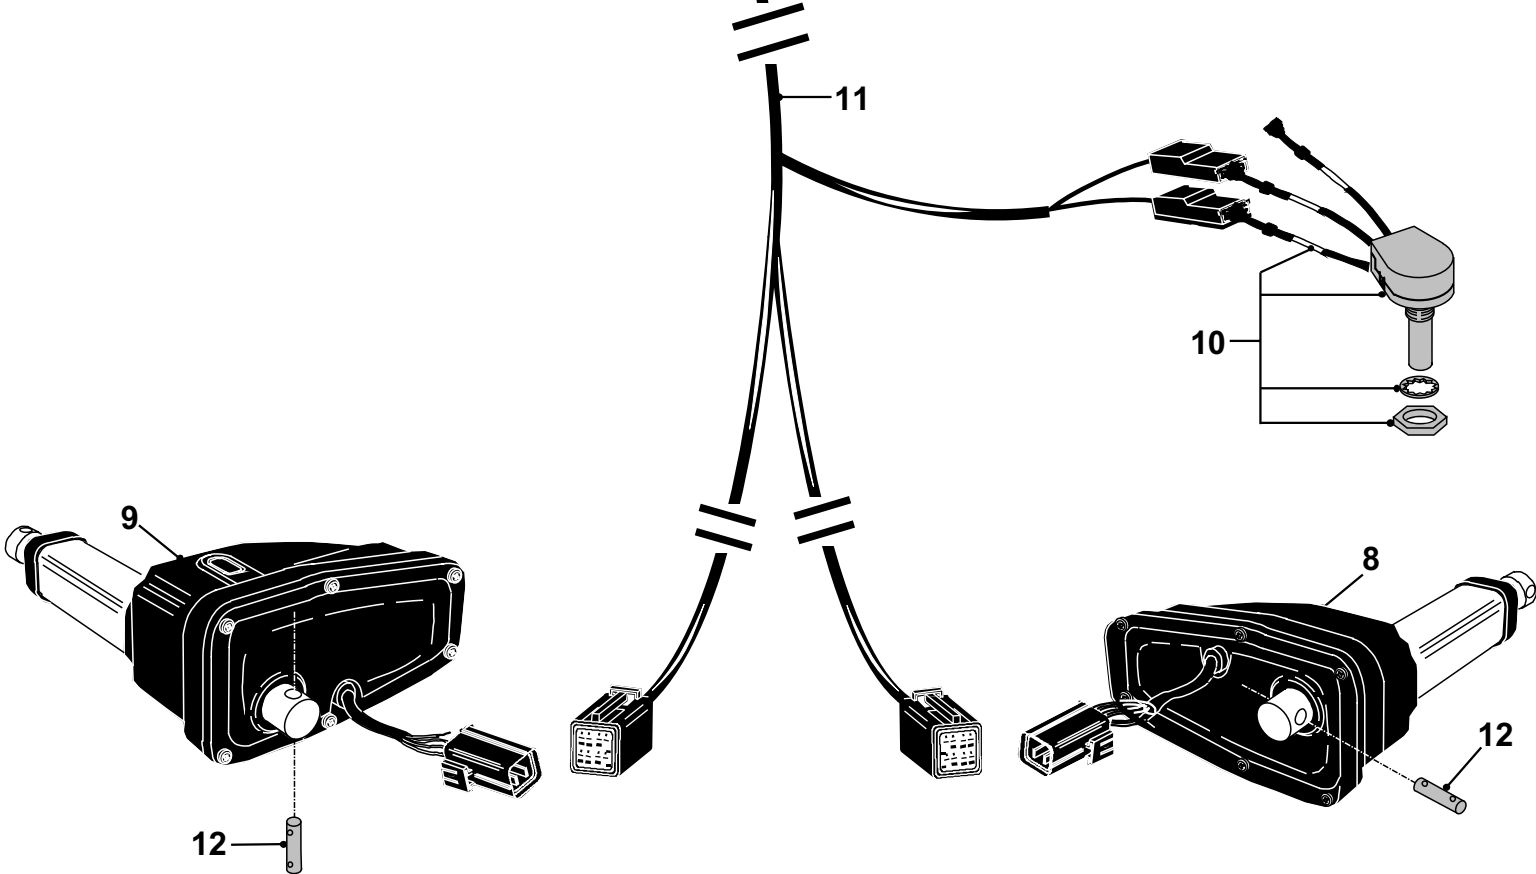

**DRWG No: T1279901
ISSUE No: 1**

SECTION 16A