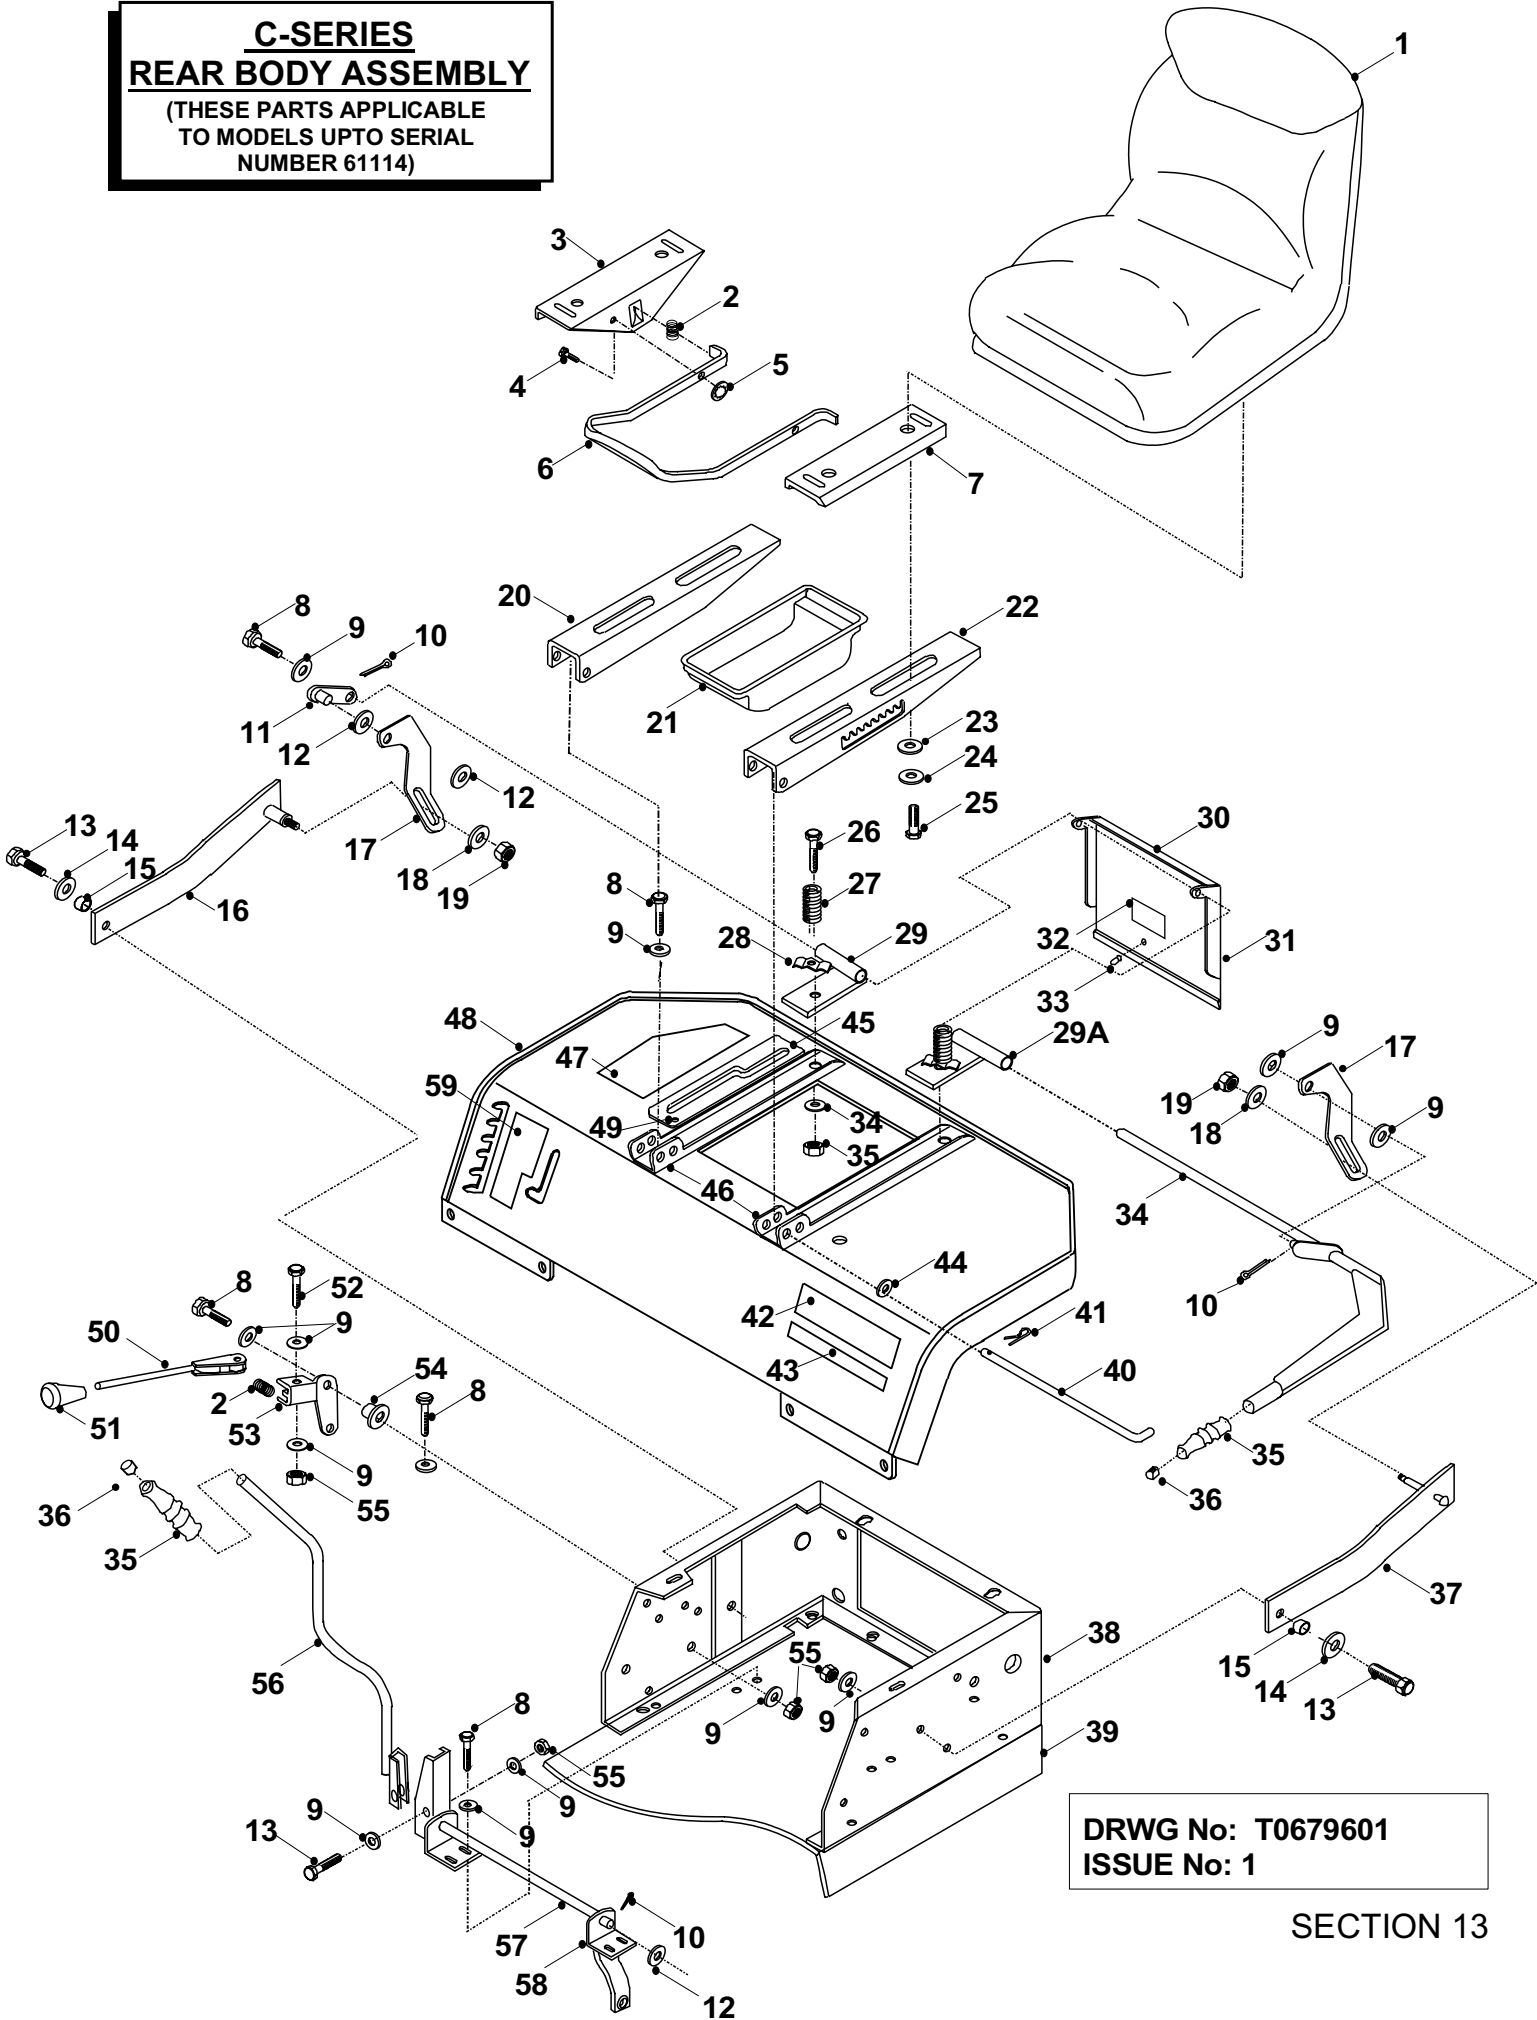

C-SERIES REAR BODY ASSEMBLY

(THESE PARTS APPLICABLE
TO MODELS UPTO SERIAL
NUMBER 61114)

DRWG No: T0679601
ISSUE No: 1

SECTION 13

**C-SERIES TRACTOR
REAR BODY ASSEMBLY PARTS LIST
BEFORE SERIAL NUMBER 61114.....**

	PART DESCRIPTION	PART NUMBER
1	Seat	14800400
2	Compression Spring Universal	25831100
3	Seat Plate Adjuster R/H	30117900
4	Rivet 1/4 X 1/2	12885800
5	Starlock Washer	08868700
6	Seat Handle	30203100
7	Seat Plate Adjuster L/H	30118000
8	Bolt 5/16" UNF X 3/4"	02827600
9	Washer 5/16 T4	08819700
10	Split Pin 1/8" X 1"	07823300
11	PTO Pivot End	32704800
12	Washer 1/2" T3	08822500
13	Bolt 5/16" UNF X 1 1/4"	01820600
14	Washer 40 X 8.3 id X 3mm	08104400
15	Spacer 9 X 8.3mm id	31302700
16	Sweeper Link Arm (R/H)	32725900
17	Sweeper lift Hook	27114200
18	Washer 3/8 T3 HP	08820100
19	Nut 3/8" UNF Nyloc	04820200
20	Adjustable Seat Channel R/H	30117700
21	Tool Tray	14848500
22	Adjustable Seat Channel L/H	30117800
23	Washer 40 X 10mm HG	08118200
24	Washer 3/8" Shakeproof	08826700
25	Bolt 3/8" UNC X 3/4"	02825200
26	Bolt 3/8" UNF X 1 1/2"	01855000
27	Adjustable Seat Spring	25845600
28	Spring Retaining Washer (Seat)	27835400
29	PTO Hanging Plate Assembly (R/H)	32707200
29a	PTO Hanging Plate Assembly (L/H)	32707100
30	PTO Flap	30144800
31	PTO Danger Decal	35804600
32	Sweeper Belt Decal	35809400
33	P.T.O. Flap Grommet	14936900
34	Sweeper Lift Assembly	32729700
35	Soft Foam Grip	38936500
36	Soft Foam Grip End Plug	14880500
37	Sweeper Link Arm (L/H)	32726000
38	Rear Seat Box Assembly	32730801
39	Chassis Assembly	32702400
40	Seat Pivot Rod	31301800