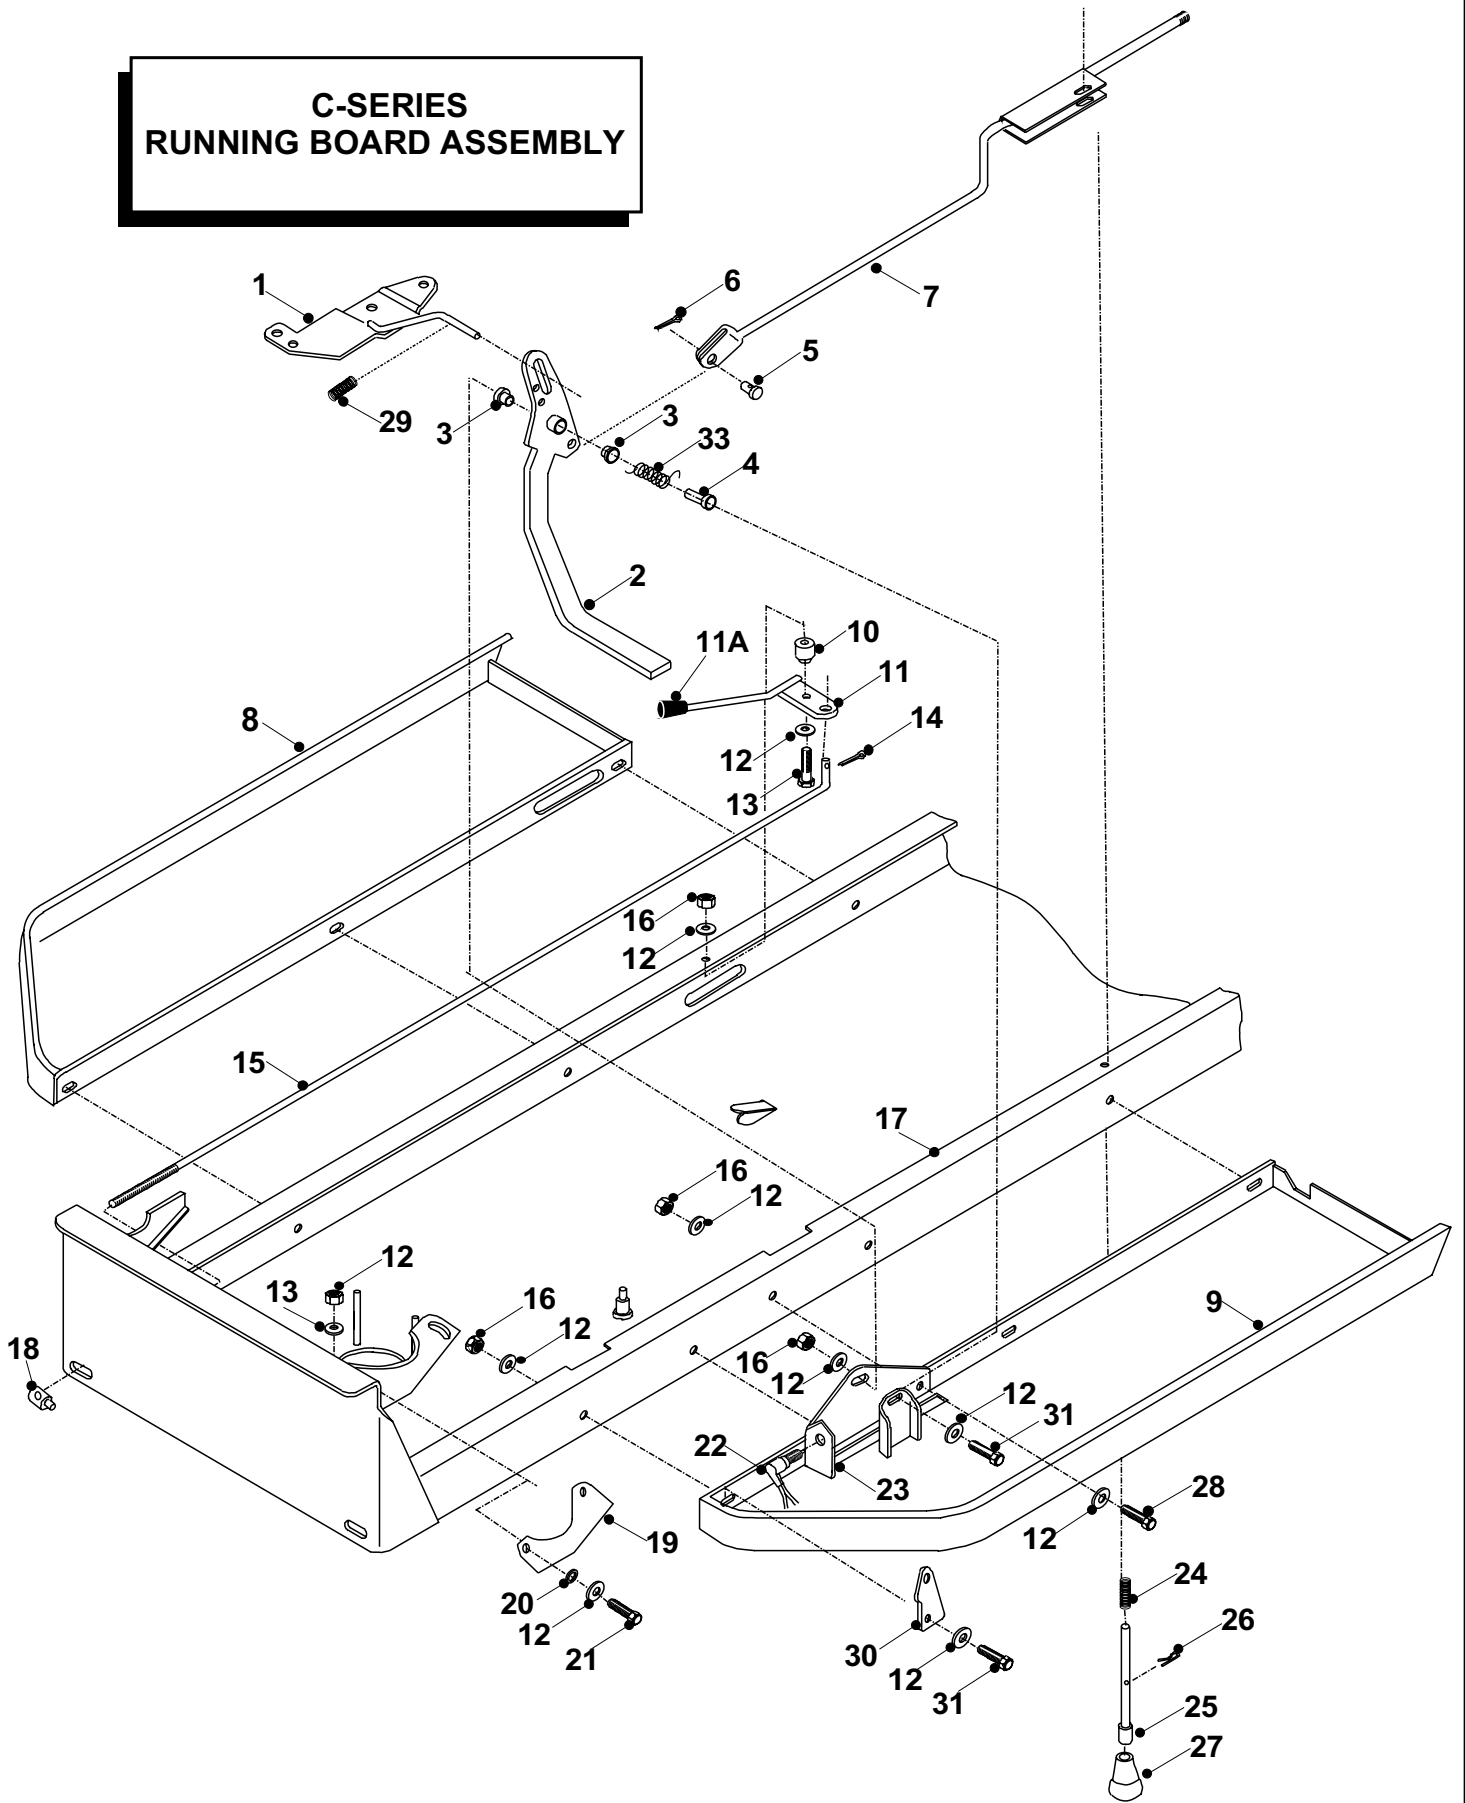

C-SERIES RUNNING BOARD ASSEMBLY

DRWG No: T0620101
ISSUE No: 2

SECTION 8

**C-SERIES TRACTOR
RUNNING BOARD ASSEMBLY PARTS LIST**

	PART DESCRIPTION	PART NUMBER
1	Jockey Pulley Plate Assembly	32706401
2	Foot Pedal Assembly (All Models except VST)Old Colour	32706501
	Foot Pedal Assembly (All Models except VST)New Colour	32706551
2	Foot Pedal Assembly (Peerless VST Transaxle)	32732100
3	Oilite Bush Flanged	52826500
4	Spacer Brake Pedal	31402200
5	Clevis Pin	31340800
6	Circlip 3/8" External	07846800
7	Brake Rod - (Manual Transaxle)	32711500
7	Brake Rod - (Peerless VST Transaxle)	32729500
8	Running Board L/H (Old Colour)	27706300
	Running Board L/H (New Colour)	27706350
9	Running Board R/H (Old Colour)	27706700
	Running Board R/H (New Colour)	27707650
10	Deck Overlock Pivot	18833700
11	Deck Tension Lever Assembly	32700601
11a	Black End Cap 5/16"	14946200
12	Washer 5/16" T4 HP	08819700
13	Bolt 5/16" UNF X 1 3/4"	01820800
14	Split Pin 1/8" X 1"	06823300
15	Deck Tension Rod	31805601
16	Nut 5/16" UNF Nyloc	04827500
17	Chassis Assembly	32702400
18	Deck Tension Rod Trunnion	18805500
19	Deck Swing Plate	30128200
20	Spacer Deck Swing Plate	18303500
21	Bolt 5/16" UNF X 1"	02819600
22	Safety Switch	44813400
23	Brake Pedal Switch Bracket	27115301
24	Park Brake Spring	25805000
25	Park Brake Rod	31305900
26	R-Clip 2mm	06849100
27	Lever Knob	14804800
28	Bolt 5/16" UNF X 2 1/4"	01827000
29	Safety Switch Spring	25813801
30	Brake Spring Plate	30118300
31	Bolt 5/16" UNF X 3/4"	02827600
32	Foot Mat R/H (Not Illustrated)	14800700
	Foot Mat L/H (Not Illustrated)	14800600
	Centre Mat (Not Illustrated)	14800800
33	Brake Torsion Spring (Peerless VST Only)	25940400