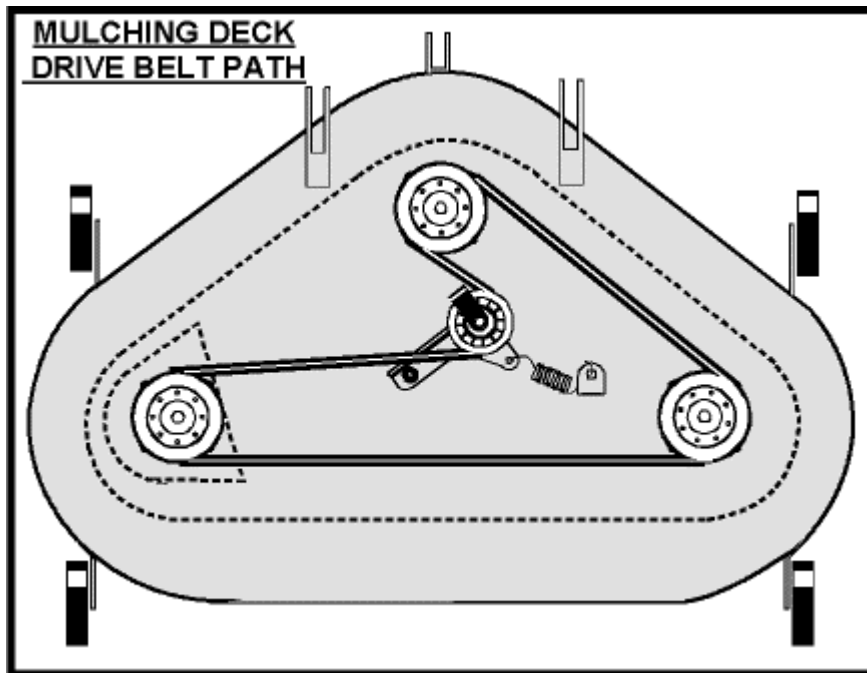

44	M8 Captive Nut (6 of)	04825800
45	M8 x 20 Screw (6 of)	018001500
46	M8 Washer	088000100
47	Mulcher Deck Liner	148002600
48	Nut M8 Nyloc	04823300
49	Washer M8	088000100
50	Screw 5/16" x 3/4" UNF	01850900
51	Nut Nyloc 5/16" UNF	04827500
52	Screw 8mm x 25mm	01916900