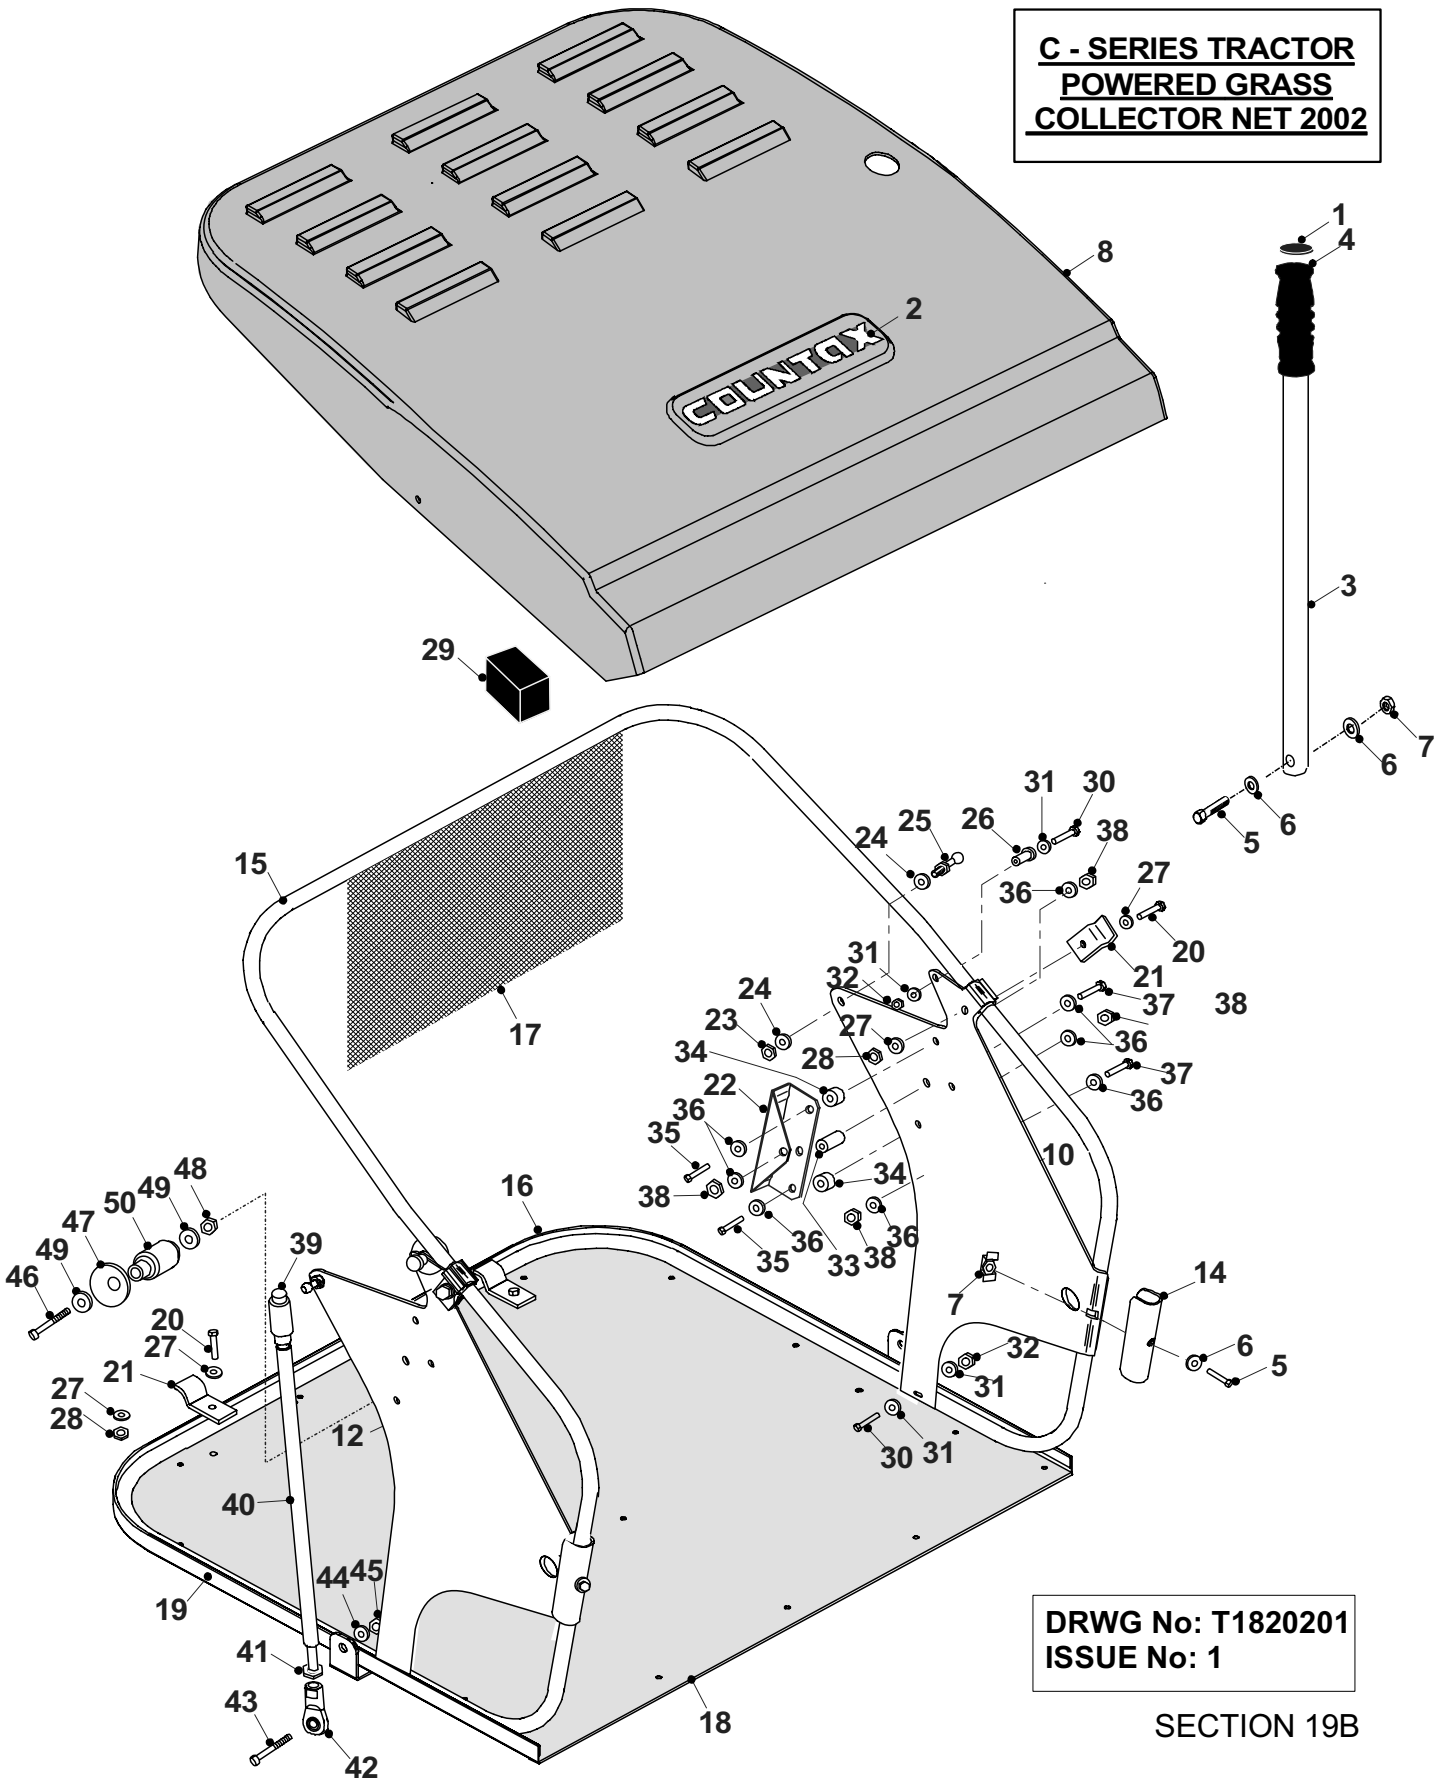

**C - SERIES TRACTOR
POWERED GRASS
COLLECTOR NET 2002**

**DRWG No: T1820201
ISSUE No: 1**

SECTION 19B

**C-SERIES TRACTOR
POWERED GRASS COLLECTOR NET 2002
PARTS LIST**

	PART DESCRIPTION	PART NUMBER
1	Soft Foam Grip End Plug	14880500
2	Countax Decal	32932500
3	Net Tipping Handle	48402800
4	Net Tipping Foam Grip	38936500
5	Bolt M6 x 35mm	028007000
6	Washer M6	088003000
7	Captive Nut M6 x 3mm	049381900
8	Net Lid	148006200
10	Sweeper Side Net Plate L/H	307187200
12	Sweeper Side Net Plate R/H	307187300
14	Net Frame Clamping Plate	30149600
15	Net Frame Top	174006800
16	Net Frame Bottom	174006900
17	Net	389471901
18	Net Floor (Galvanised)	301058300
19	Floor Surround (Galvanised)	307026400
20	Bolt M6 x 20mm	018000300
21	Frame Tube Clamp	301008400
22	Tipping Handle Channel	307177300
23	Nut Nyloc M10	04886100
24	Spacer	183025600
25	Ball End Shaft 10mm	183010300
26	Net Lid Spacer	18321000
27	Washer M6	088000300
28	Nut Nyloc M6	04920500
30	Screw M6 x 40mm	01901000
31	Washer M6	088000300
32	Nut Nyloc M6	04920500
33	Spacer 32 x 14 x 10 i.d.	31330800
34	Spacer 26 x 18 x 8 i.d.	183024001
35	Bolt M8 x 35mm	01935700
36	Washer M8	088000200
37	Bolt M8 x 20mm	018000300
38	Nut M8	04822300