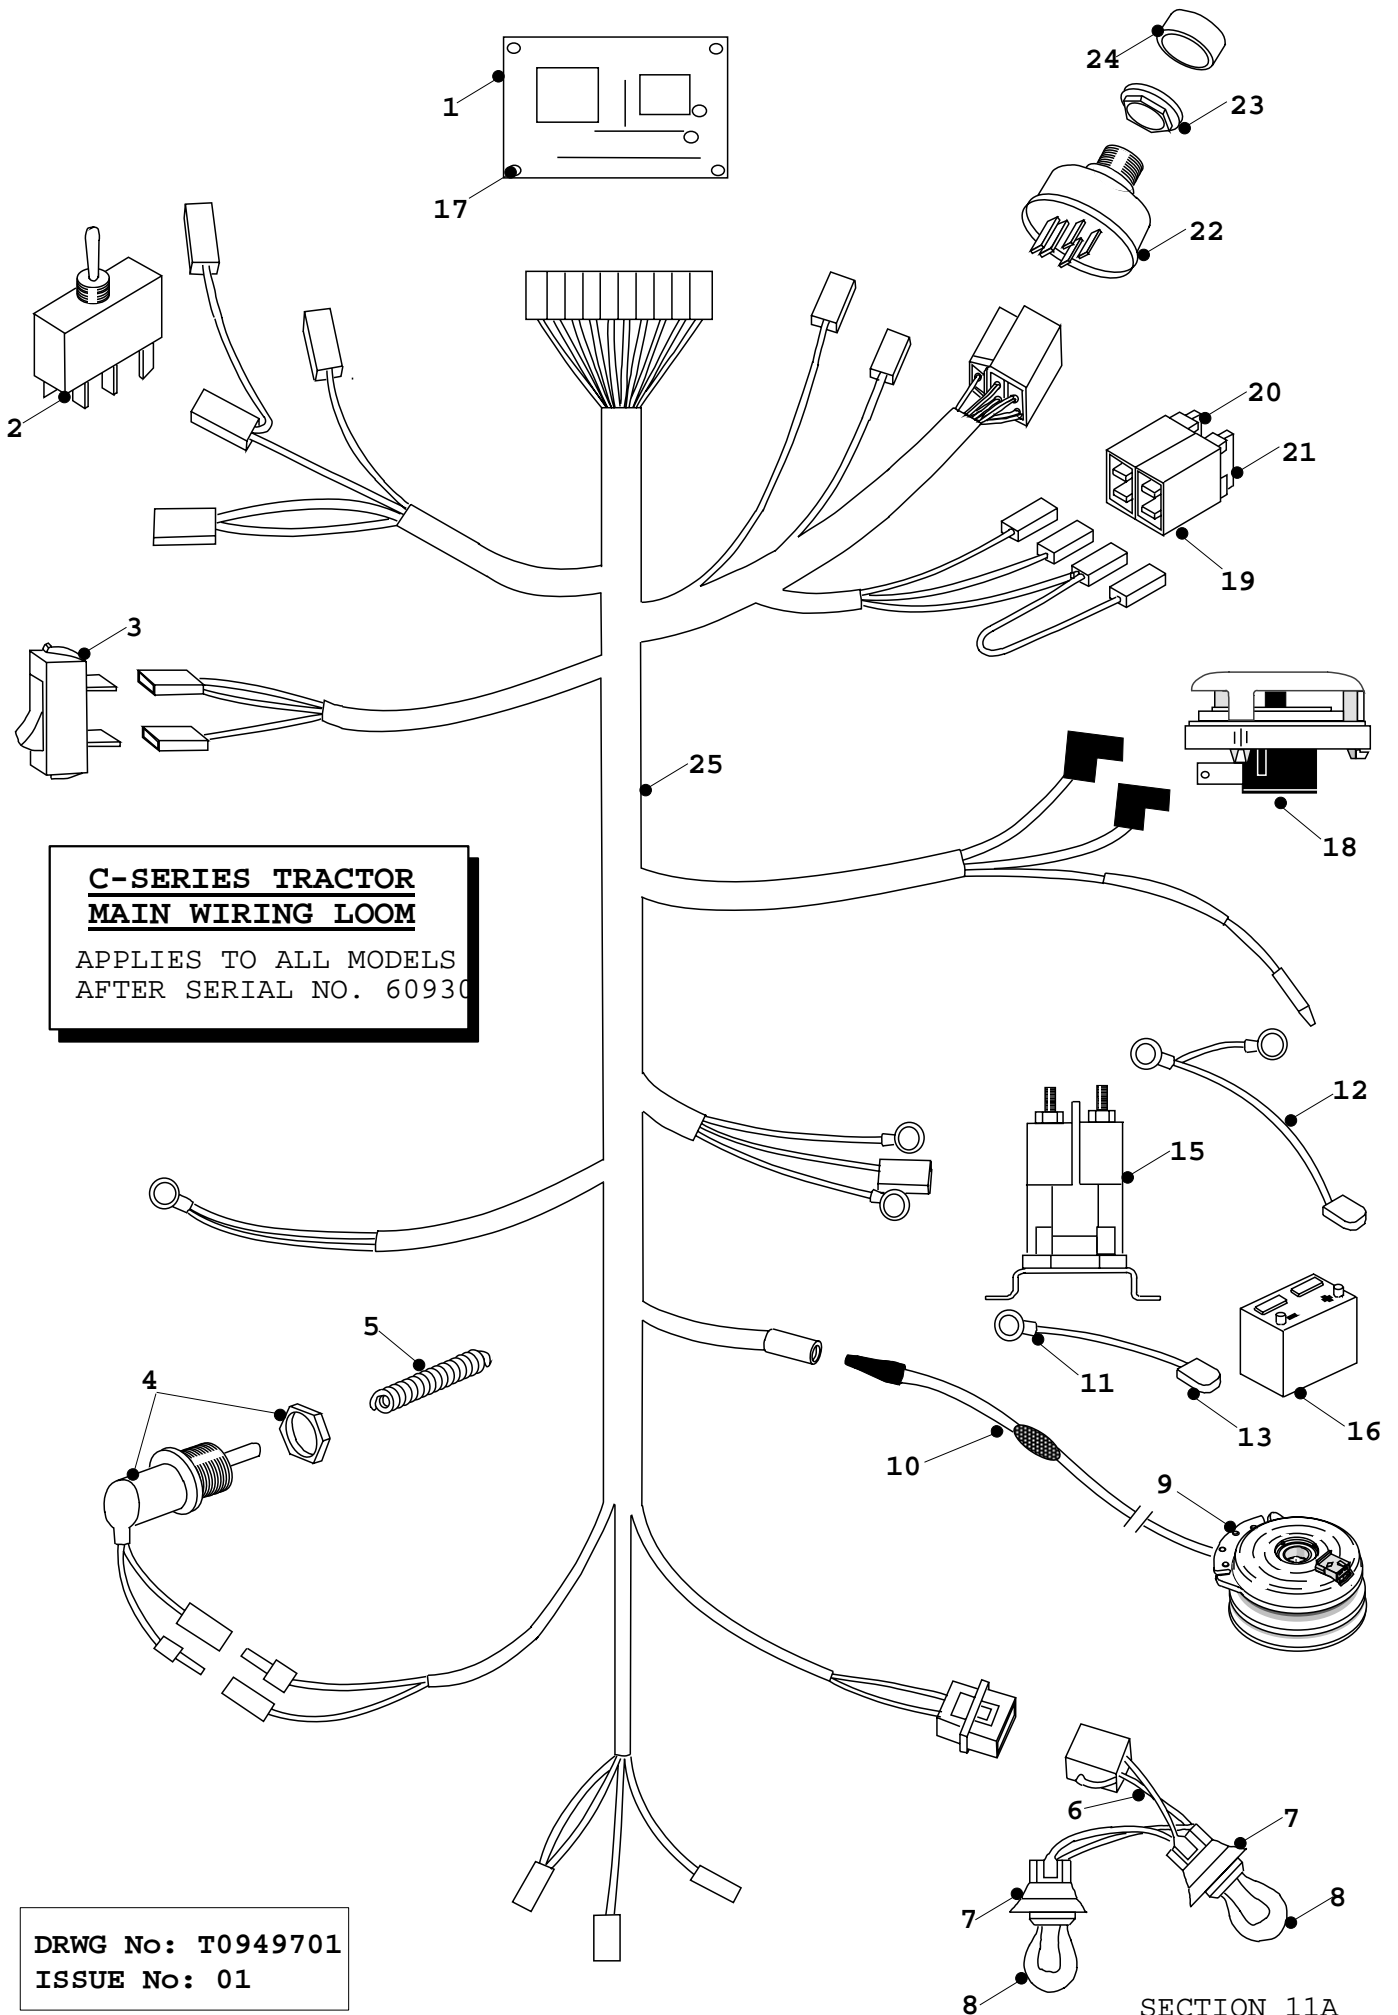

**C-SERIES TRACTOR
MAIN WIRING LOOM PARTS LIST
BEFORE SERIAL NUMBER 60930.....**

	PART DESCRIPTION	PART NUMBER
1	Printed Circuit Board	44816900
2	Clutch Engage Switch	44814600
3	Rocker Switch	44814500
4	Transmission Safety Switch	44813400
5	Safety Switch Spring	25813801
6	Headlight Loom (3894)	44813900
7	Bulb Holder	44816100
8	Bulb 12V 21W	44816200
9	Electric Clutch (Warner)	N.L.A.
	Electric Clutch (Ogura)	N.L.A.
	Mag Stop Kit	See Below
10	Battery 12V	45814100
11	Red Lead Battery to Solenoid	44812600
12	Black Lead Battery to Chassis	44819200
13	Battery Connector (+) (Red)	44812700
14	Battery Connector (-) (Black or Blue)	44812800
15	Solenoid	44814801
16	Solenoid Earth Lead (For 44-8148-01)	44917600
17	Printed Circuit Board Support Peg	26818800
18	Seat Switch	44887901
19	Fuse Holder	14835100
20	Fuse Spade 15A	44834900
21	Fuse Spade 20A	44835000
22	Ignition Switch	44812900
23	Ignition Fixing Nut	52813200
24	Ignition Cap Bezel	52813100
25	Main Loom (95)	44917900
26	Tie Wrap (Not Illustrated)	52825400
27	Tie Wrap Mount (Not Illustrated)	52816800
28	Tie Wrap Self Adhesive (Not Illustrated)	52816700

DECK SIZE	ENGINE	KIT NUMBER
36"	SINGLE	40500010
36"	TWIN	40500020
38"	SINGLE	40500030
38"	TWIN	40500040
42"	SINGLE	40500050
42"	TWIN	40500060
48"	TWIN	40500070
38" MULCH	SINGLE	40500080
38" MULCH	TWIN	40500090
CONTRA	SINGLE	40500110
CONTRA	TWIN	40500120

Wiring Ancillary Loom and parts apply to models up to Serial No.60930.....
Except clutches.

**C-SERIES TRACTOR
MAIN WIRING LOOM**
APPLIES TO ALL MODELS
AFTER SERIAL NO. 60930

DRWG No: T0949701
ISSUE No: 01

SECTION 11A