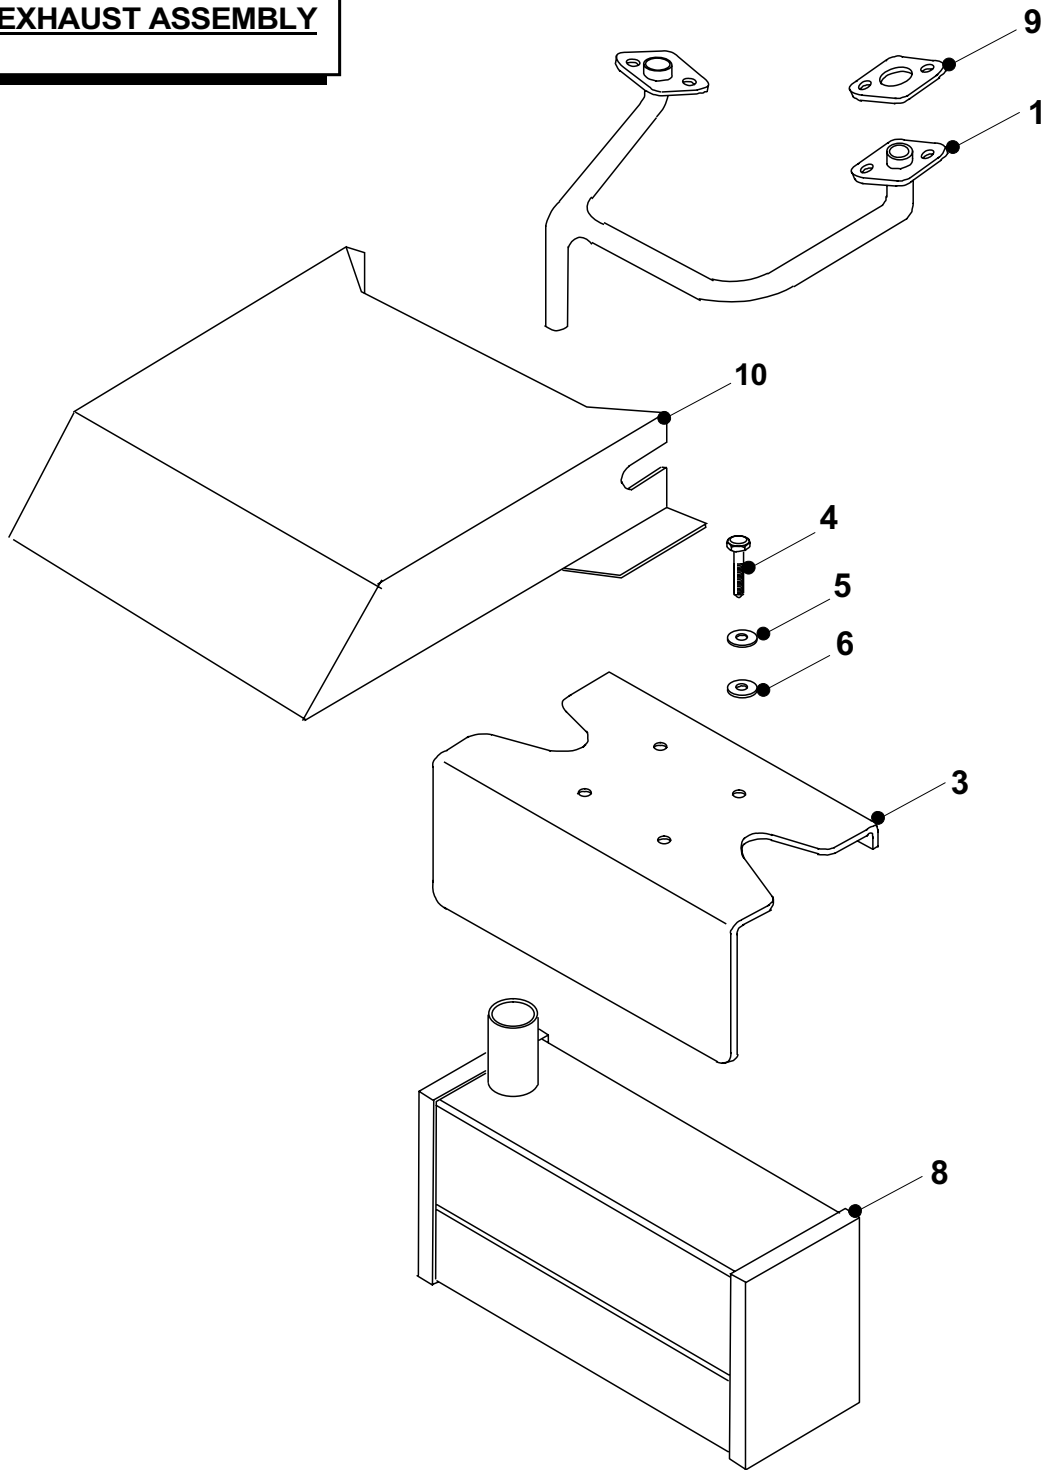

**C - SERIES
TWIN EXHAUST ASSEMBLY**

**DRWG No : T0580201
ISSUE No : 1**

SECTION 4

**C-SERIES TRACTOR
C600 & C800 EXHAUST ASSEMBLY PARTS LIST**

	PART DESCRIPTION	PART NUMBER
1	Exhaust Manifold	17708800
3	Exhaust Cover	30122901
4	Bolt 1/4" UNC x 1 1/4"	01850800
5	Washer 1/4" Shakeproof	08824200
6	Washer 1/4" T3 LP	08827800
7	Exhaust Paste (Use On All Exhausts)	52923800
8	Exhaust Box	327007301
9	Exhaust Gaskets	(Supplied By Briggs & Stratton)
10	Heat Shield	52100000