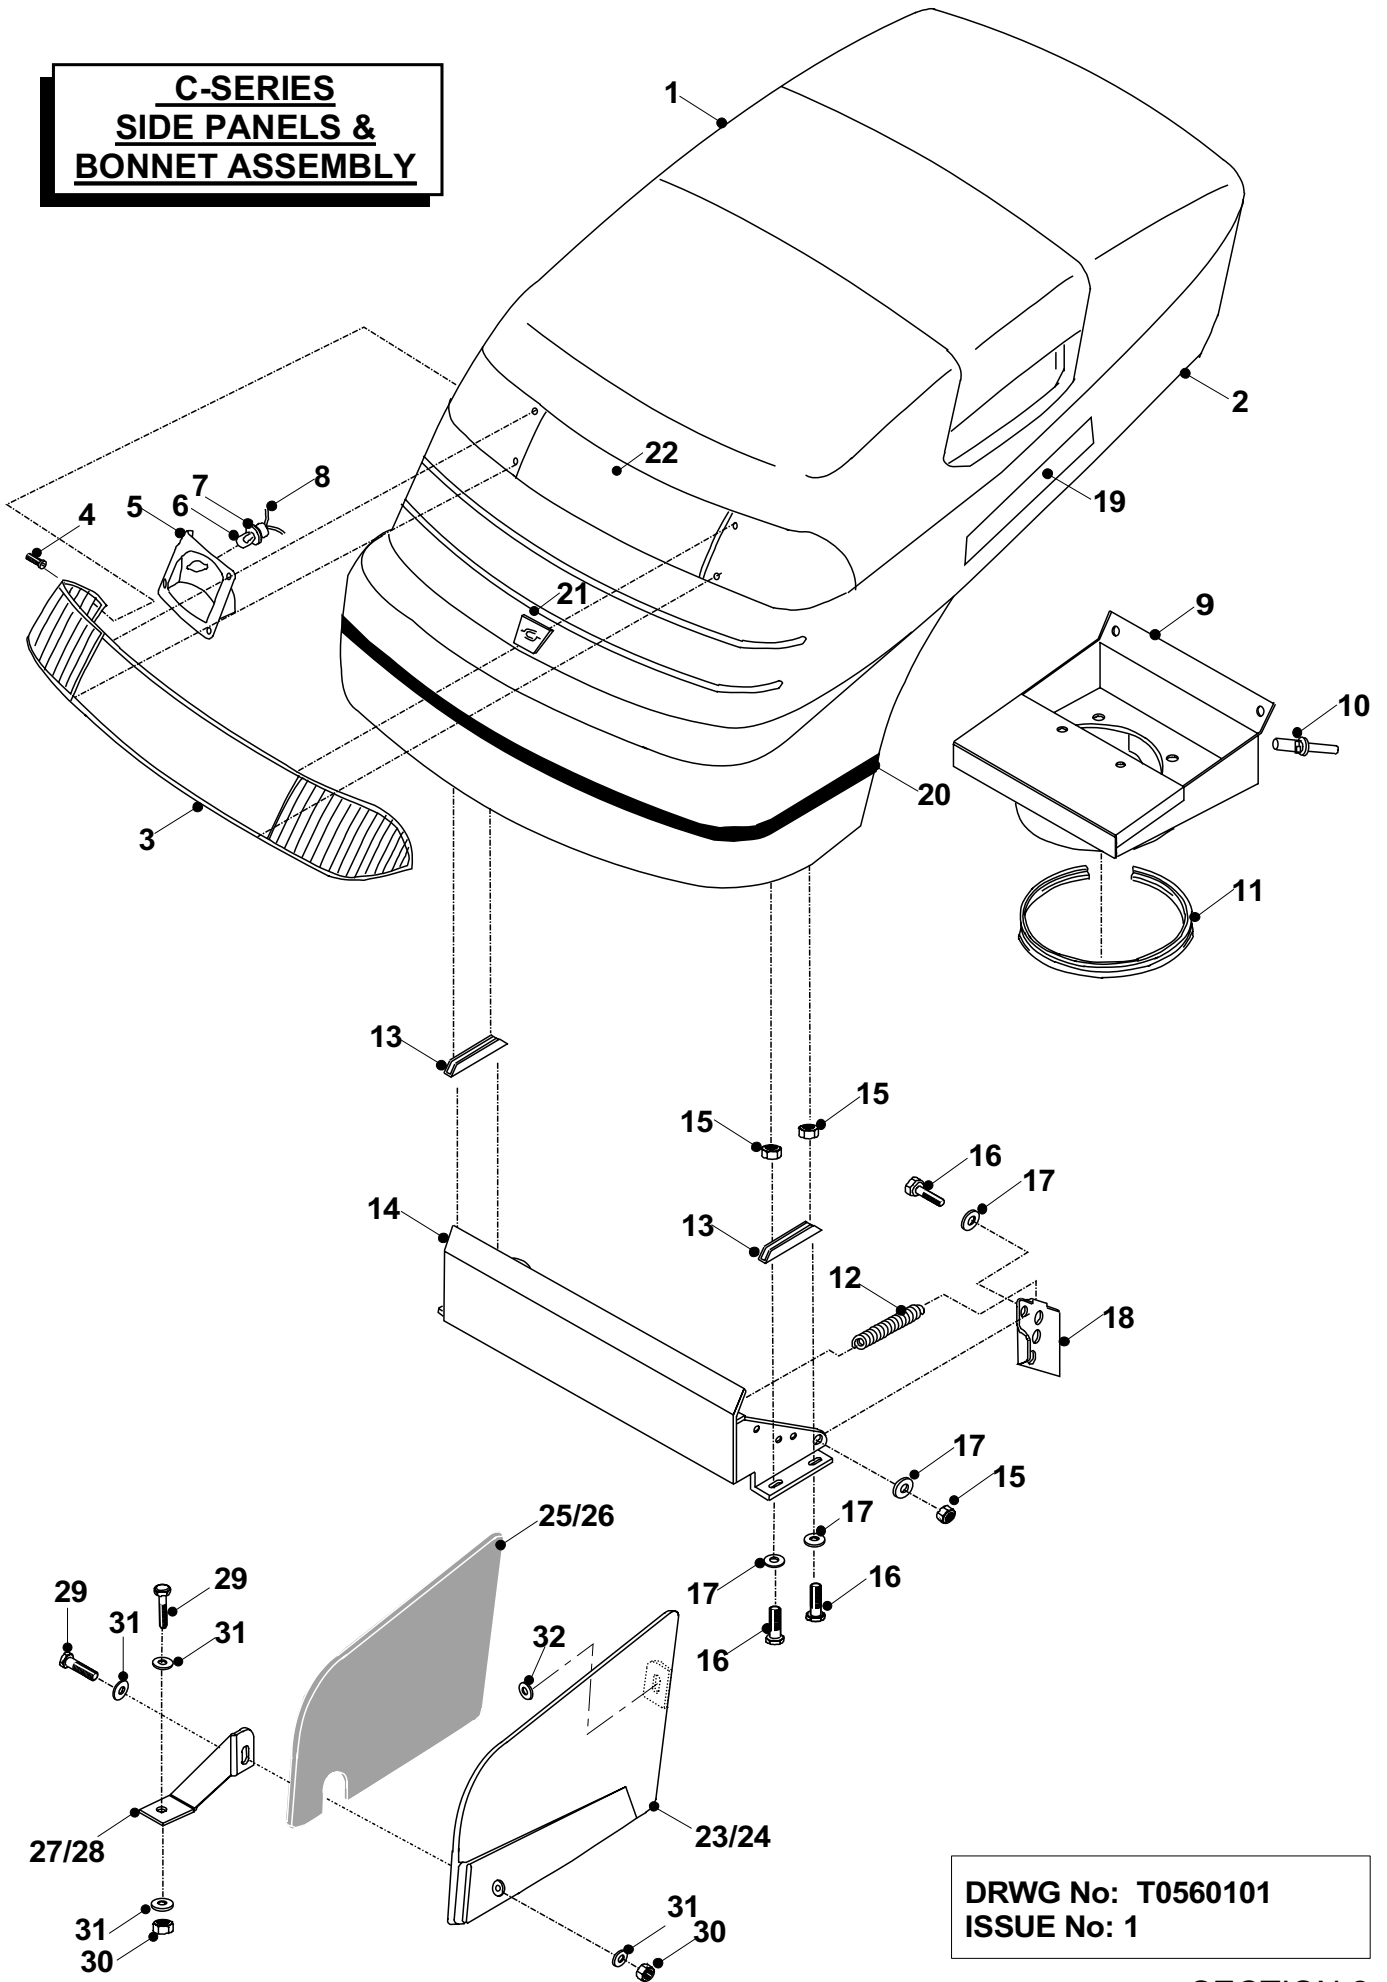

**C-SERIES
SIDE PANELS &
BONNET ASSEMBLY**

DRWG No: T0560101
ISSUE No: 1

**C-SERIES TRACTOR
BONNET ASSEMBLY PARTS LIST**

	PART DESCRIPTION	PART NUMBER
1	Bonnet Insert	14929100
2	Bonnet	14928500
	Complete Bonnet Assembly C300	40938200
	Complete Bonnet Assembly C500	40938300
	Complete Bonnet Assembly C600 & C800	40938400
3	Headlight Lens	14932800
4	No. 6 x 8mm S/T Screw	02913100
5	Headlamp Reflector (R/H)	14932700
	Headlamp Reflector (L/H)	14932600
6	Bulb 12V 21W	44816200
7	Bulb Holder	44816100
8	Light Loom 3894	44813900
9	Bonnet Cowl C300	32930200
	Bonnet Cowl C500	32930300
	Bonnet Cowl C600 & C800	32930400
10	Pop Rivet 4.8mm x 16mm	12860100
11	Edge Trim C300 (700cm) Edge Trim C500 (720cm) Edge Trim C600 & C800 (920cm)	14896100
12	Bonnet Spring	25805200
13	Bonnet Hinge Back Plate	27116500
14	Bonnet Hinge Assembly	32730100
15	5/16" Nyloc Nut	04827500
16	Bolt 5/16" Unf x 1"	02819600
17	Washer 5/16" T4	08819700
18	Bonnet Hinge Stop (LH)	27103300
	Bonnet Hinge Stop (RH)	27113600
	Bonnet Pivot Boss (Not Illustrated)	31306100
19	"Countax" Badge (With Pins)	35932500
20	Bumper Stripe	35931100
21	Countax "C" Badge	35929300
22	Headlight Lens Decal	35931200
23	Plastic Side Panel RH	149496100
24	Plastic Side Panel LH	149496200
25	Plastic Side Panel RH Foam	149497500
26	Plastic Side Panel LH Foam	149497600
27	Plastic Side Panel RH Bracket	307023400
28	Plastic Side Panel LH Bracket	307023500
29	Bolt 5/16" x 3/4" UNF	02827600
30	Nut Nyloc 5/16" UNF	04827500
31	Washer 5/16" T4	08819700
32	Washer M5 – form C – o.d.21.5mm	088002800
33	C-Series Drive Belts Decal (location under bonnet)	358010000