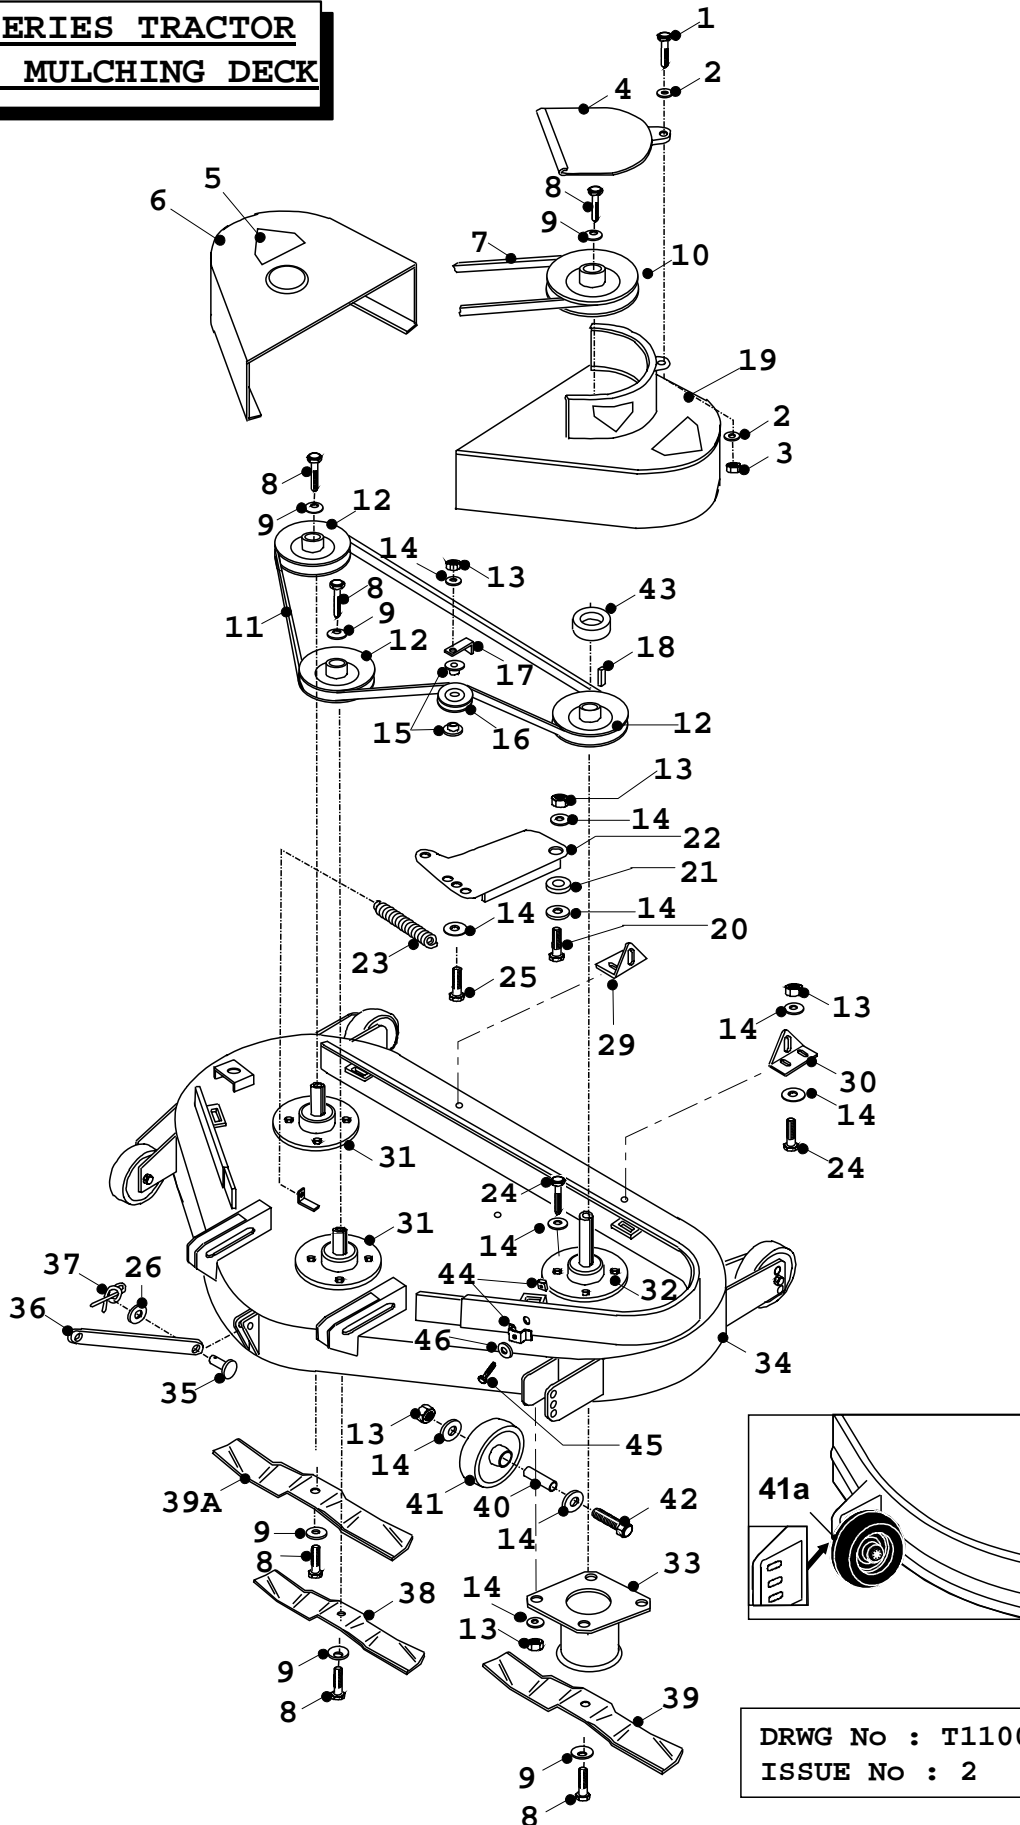

**C-SERIES TRACTOR
38'' MULCHING DECK**

DRWG No : T1100002
ISSUE No : 2

**38" MULCHING DECK PARTS LIST
('97 MODEL)**

	PARTS DESCRIPTION	PART NUMBER
1	S/Screw 1/4" UNF x 3/4"	02827700
2	Washer 1/4" T3 LP	08827800
3	Nut 1/4" UNF Nyloc	04819400
4	Pulley Cover Lid	30123000
5	Decal "Blade Danger"	35803300
6	Top Cover Driven	32700300
7	Belt Dayco Super II B54 (Mulch Tractor / Mag Stop)	22949800
7a	Belt Dayco Super II B57 (non Magstop Clutch)	22871200
8	S/Screw 3/8" UNF x 1.1/4"	02825300
9	Washer Dome 3/8" id x 3/4" x 1/8"	08819900
10	Deck Drive Pulley	20870200
11	Deck Drive Belt Dayco Super II A66	22100000
12	Deck Pulley (5")	20869501
13	Nut 5/16" UNF Nyloc	04827500
14	Washer 5/16" T4 HP	08819700
15	Jockey Pulley Spacer	18831600
16	Jockey Pulley	20811500
17	Belt Retaining Bracket	27105800
18	Key 1" x 1/4" Square	09830600
19	Top Cover Driving	327000400
20	Bolt 5/16" UNF x 1.1/2"	01820700
21	Belt Tension Plate Spacer	31328900
22	Belt Tension Plate	327000200
23	Deck Belt Tension Spring	25906200
24	S/Screw 5/16" UNF x 1"	02819600
25	Bolt 5/16" UNF x 1.3/4"	01820800
26	Washer 3/8" T3 HP	08820100
27	Nut 3/8" UNF Nyloc	04820200
28	Washer 1/2" T3 LP	08823000
29	Rear Hanging Bracket (Right Hand)	30121300
30	Rear Hanging Bracket (Left Hand)	30121400
31	Deck Bearing Housing (Short Shaft)	40503702
32	Deck Bearing Housing (Long Shaft)	40503502
33	Cutter Shaft Guard (x 3)	324000200
34	Mulching Deck Shell	327000100
35	Deck Push Rod Pin	31338200
36	Deck Tension Bar	29202200
37	Rue Clip	11836700
39	15" Mulch Blade	16937900
40	Scalp Wheel Hub	31337600
41	Anti Scalp Wheel	19905500
41a	Anti Scalp Wheel ('99)	149495800
42	Bolt 5/16" x 2.3/4"	01821200
43	Deck Drive Pulley Spacer (39mm)	31328301
44	M5 Captive Nut	02885800
45	M5 x 20 Screw	04928600
46	M5 Washer	08911500