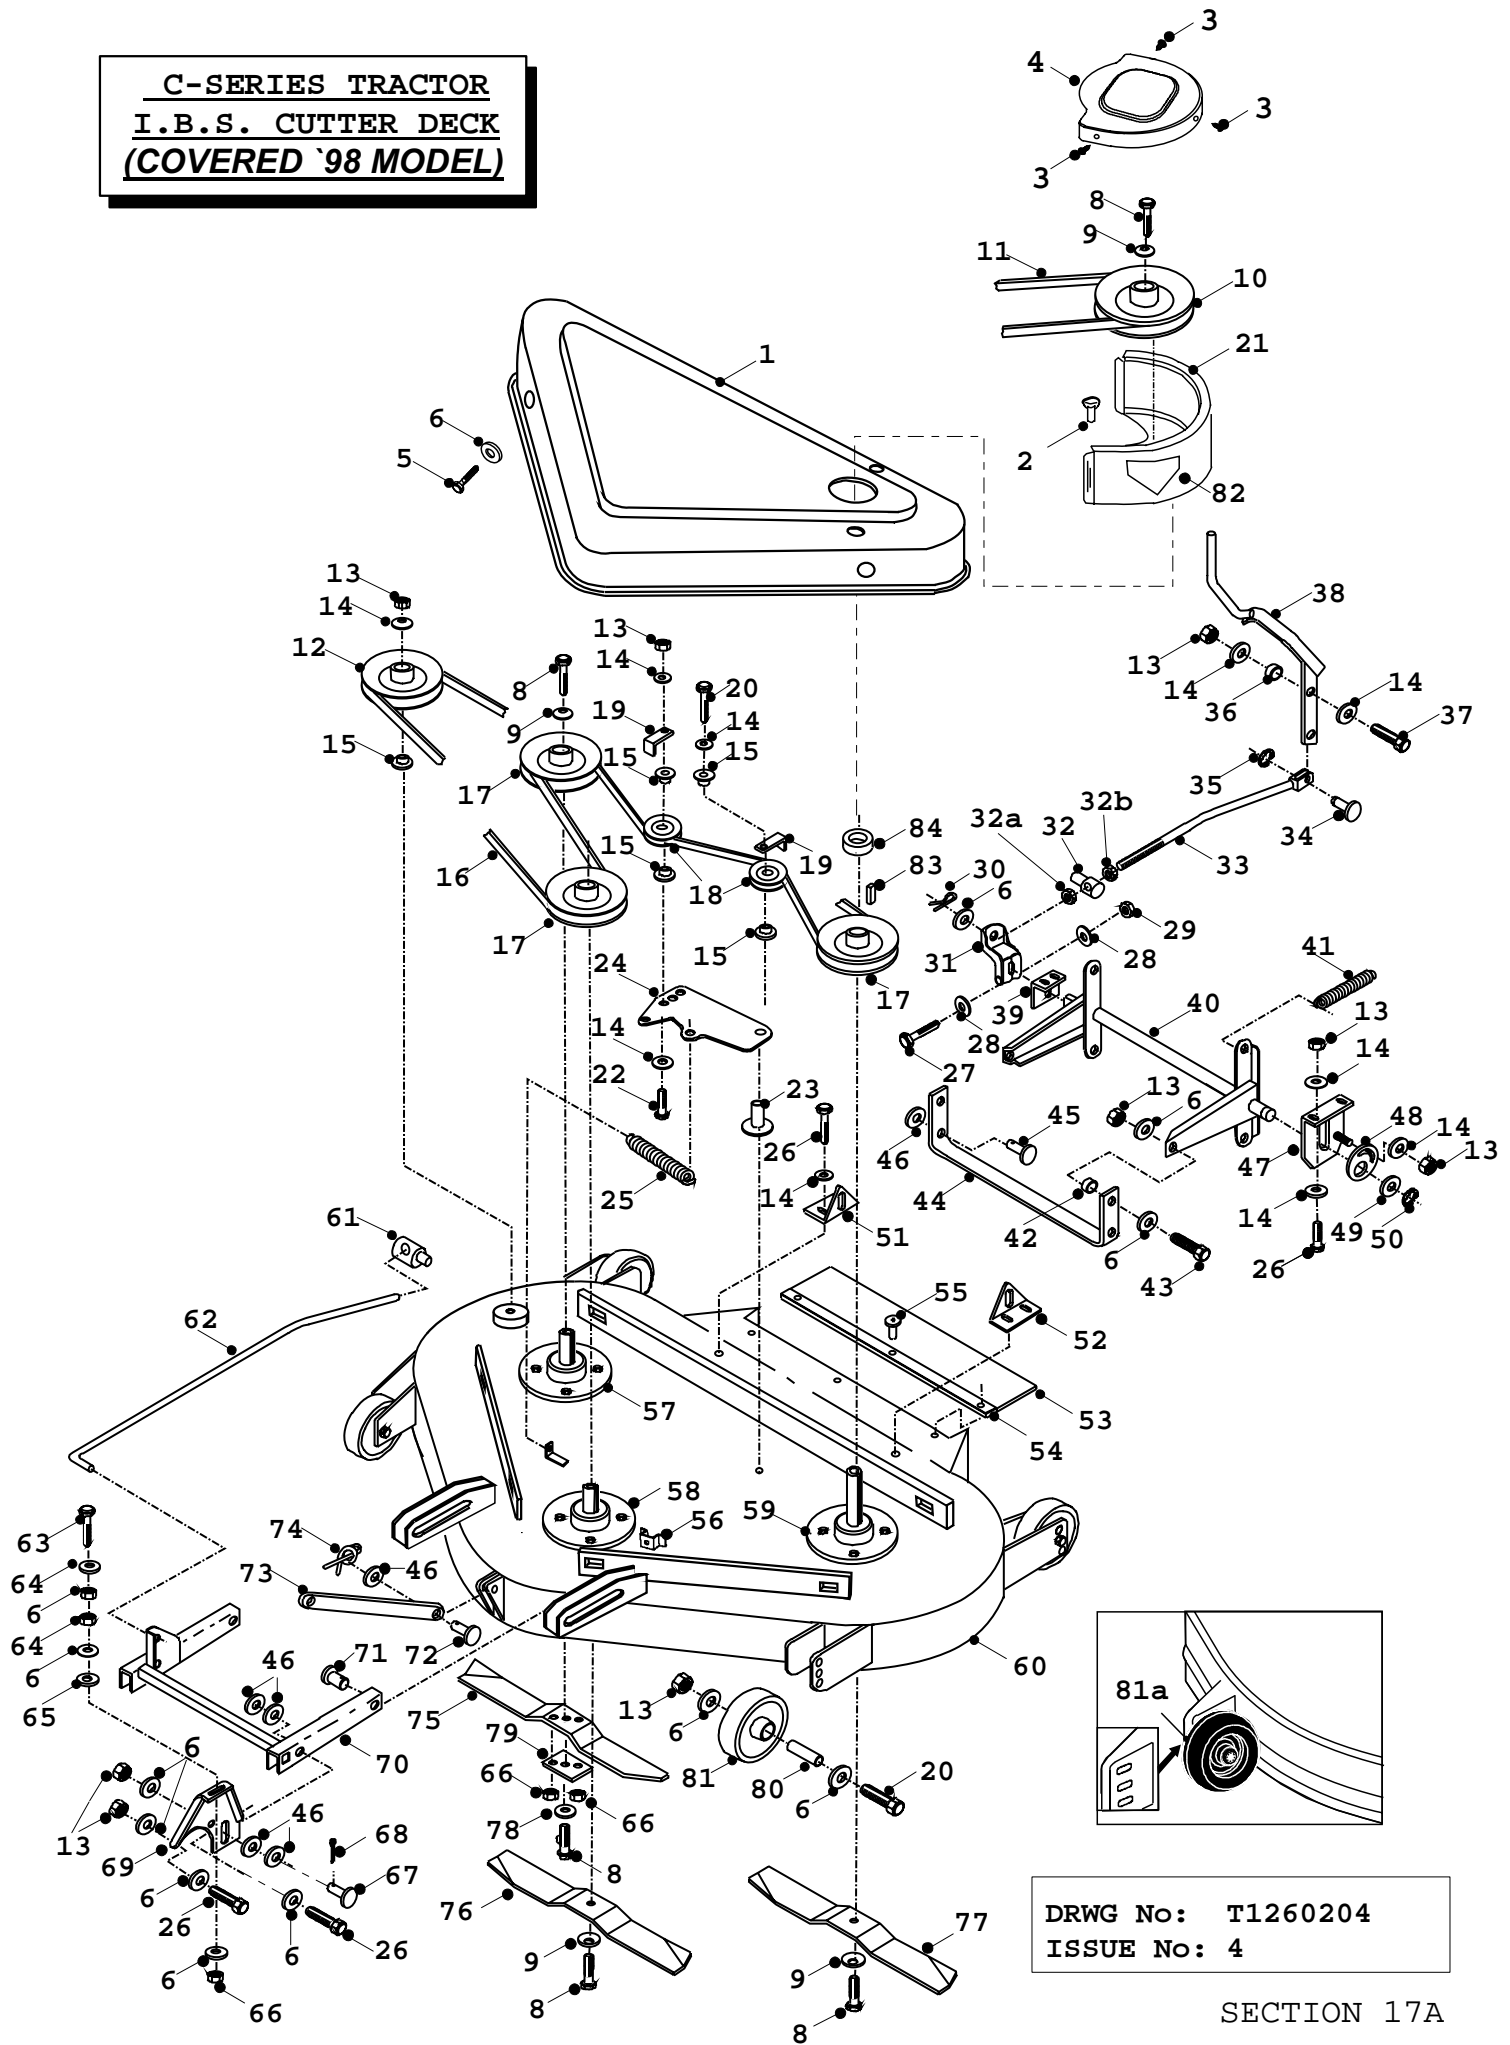

**C-SERIES TRACTOR
I.B.S. CUTTER DECK
(COVERED '98 MODEL)**

DRWG No: T1260204
ISSUE No: 4

**C-SERIES TRACTOR
IBS CUTTER DECK
(COVERED '98 MODEL)**

	PART DESCRIPTION	PART NUMBER
1	Deck Lid Cover	148002700
2	Rivet	12949400
3	Fir Tree Fastener	4958
4	Pulley Cover Lid	149497400
5	Bolt M8 X 20mm	02825900
6	Washer 5/16" T4 HP	08819700
8	Bolt 3/8" UNF X 1 1/4"	02825300
9	Washer Dome 3/8" id X 1 3/4" X 1/8"	08819900
10	Deck Drive Pulley	20870200
11	36" Deck (Dayco SuperII B57) Non Mag Stop (Pre Ser. No.60920..)	22871200
	38" Deck (Dayco SuperII B58) Non Mag Stop (Pre Ser. No.60920..)	22870101
	42" Deck (Dayco SuperII B60) Non Mag Stop (Pre Ser. No.60920..)	22886700
	48" Deck (Dayco SuperII B62) Non Mag Stop (Pre Ser. No.60920..)	22929500
11	36" Deck (Dayco SuperII B54) Mag Stop (After Ser. No. 60920...)	22949800
	38" Deck (Dayco SuperII B55) Mag Stop (After Ser. No. 60920...)	22940200
	42" Deck (Dayco SuperII B57) Mag Stop (After Ser. No. 60920...)	22871200
	48" Deck (Dayco SuperII B59) Mag Stop (After Ser. No. 60920...)	22949900
12	Idler Pulley (5")	20869600
13	Nut 5/16" UNF Nyloc	04827500
14	Washer 5/16" T4 HP	08819700
15	Jockey Pulley Spacer	18831600
16	36" Deck Belt (Gates AA 105)	22869800
	38" Deck Belt (Gates AA 112)	22869901
	42" Deck Belt (Gates AA 120)	22870000
	48" Deck Belt (Gates BB 136)	22928800
17	Deck Pulley (5")	20869501
18	Jockey Pulley	20811500
19	Belt Retaining Bracket	27105800
20	Bolt 5/16" UNF X 2 3/4"	01821200
21	Top Cover Driven	327180100
22	Bolt 5/16" UNF x 3/4"	01820800
21a	Deck Lid Cover	148002700
21b	Rivet	12949400
22	Bolt 5/16" UNF X 1 3/4"	01820800

NOTE: MAG STOP CLUTCH STANDARD AFTER SERIAL No. 60929...
WARNER AND OGURA DECK DRIVE CLUTCHES NO LONGER AVAILABLE FROM
PARTS DEPARMENT