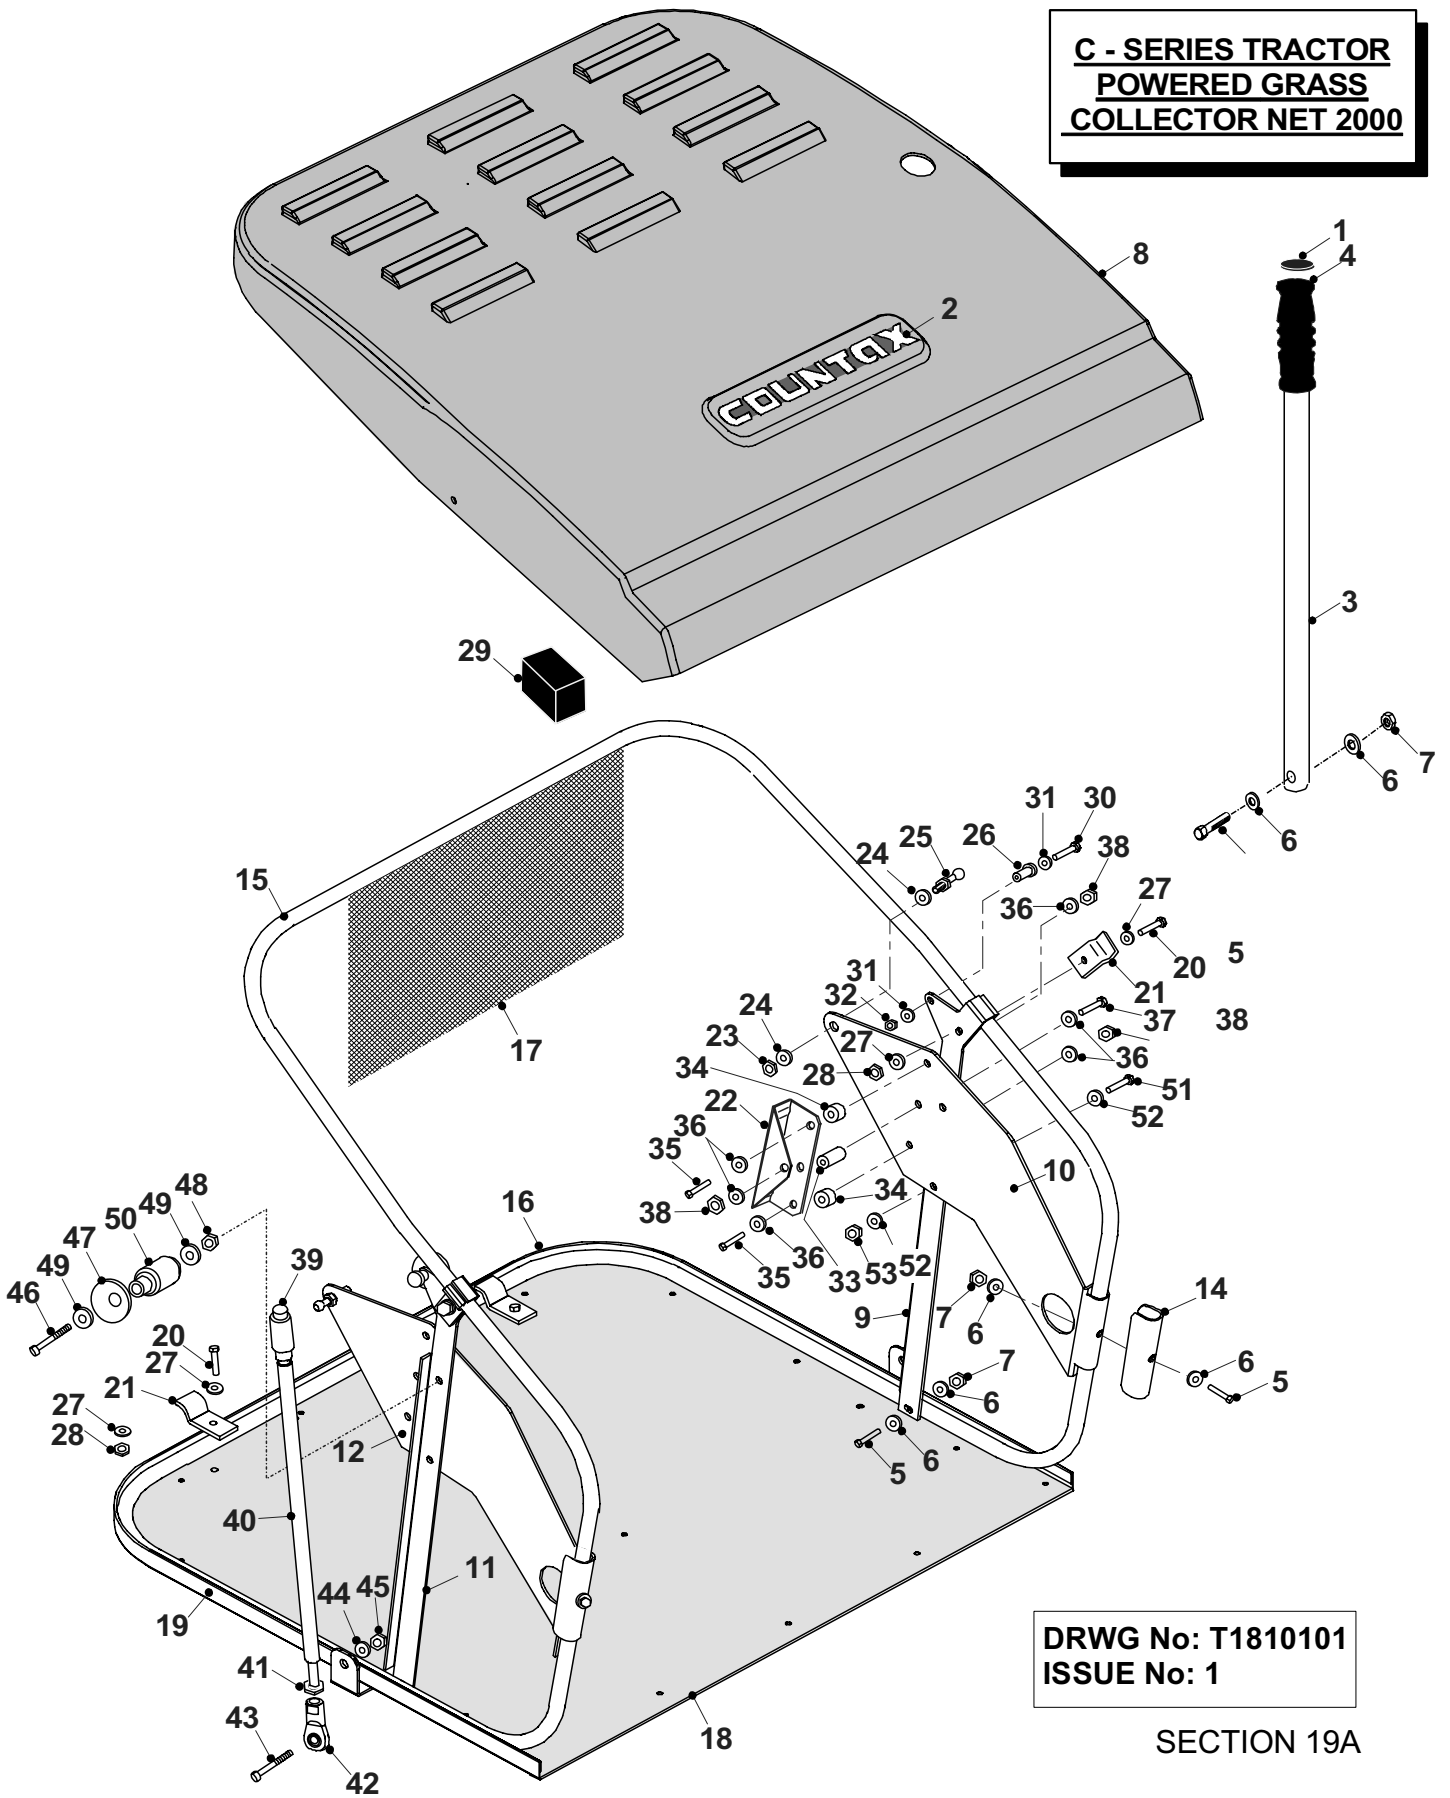

**C - SERIES TRACTOR
POWERED GRASS
COLLECTOR NET 2000**

**DRWG No: T1810101
ISSUE No: 1**

SECTION 19A

**C-SERIES TRACTOR
POWERED GRASS COLLECTOR NET
PARTS LIST**

	PART DESCRIPTION	PART NUMBER
1	Soft Foam Grip End Plug	14880500
2	Countax Decal	32932500
3	Net Tipping Handle	48402800
4	Net Tipping Foam Grip	38936500
5	Bolt M6 x 35mm	028007000
6	Washer M6	088003000
7	Nut Nyloc M6	04920500
8	Net Lid	148006200
9	Goal Post L/H	301058100
10	Goal Post Plate L/H	301058100
11	Goal Post R/H	301057800
12	Goal Post Plate R/H	301058000
14	Net Frame Clamping Plate	30149600
15	Net Frame Top	174006800
16	Net Frame Bottom	174006900
17	Net	389471900
18	Net Floor (Galvanised)	301058300
19	Floor Surround (Galvanised)	307026400
20	Bolt M6 x 20mm	018000300
21	Frame Tube Clamp	301008400
22	Tipping Handle Channel	307177300
23	Nut Nyloc M10	04886100
24	Spacer	183025600
25	Ball End Shaft 10mm	183010300
26	Net Lid Spacer	18321000
27	Washer M6	088000300
28	Nut Nyloc M6	04920500
30	Screw M6 x 40mm	01901000
31	Washer M6	088000300
32	Nut Nyloc M6	04920500
33	Spacer 32 x 14 x 10 i.d.	31330800
34	Spacer 26 x 18 x 8 i.d.	183024001
35	Bolt M8 x 35mm	01935700
36	Washer M8	088000200
37	Bolt M8 x 20mm	018000300
38	Nut M8	04822300