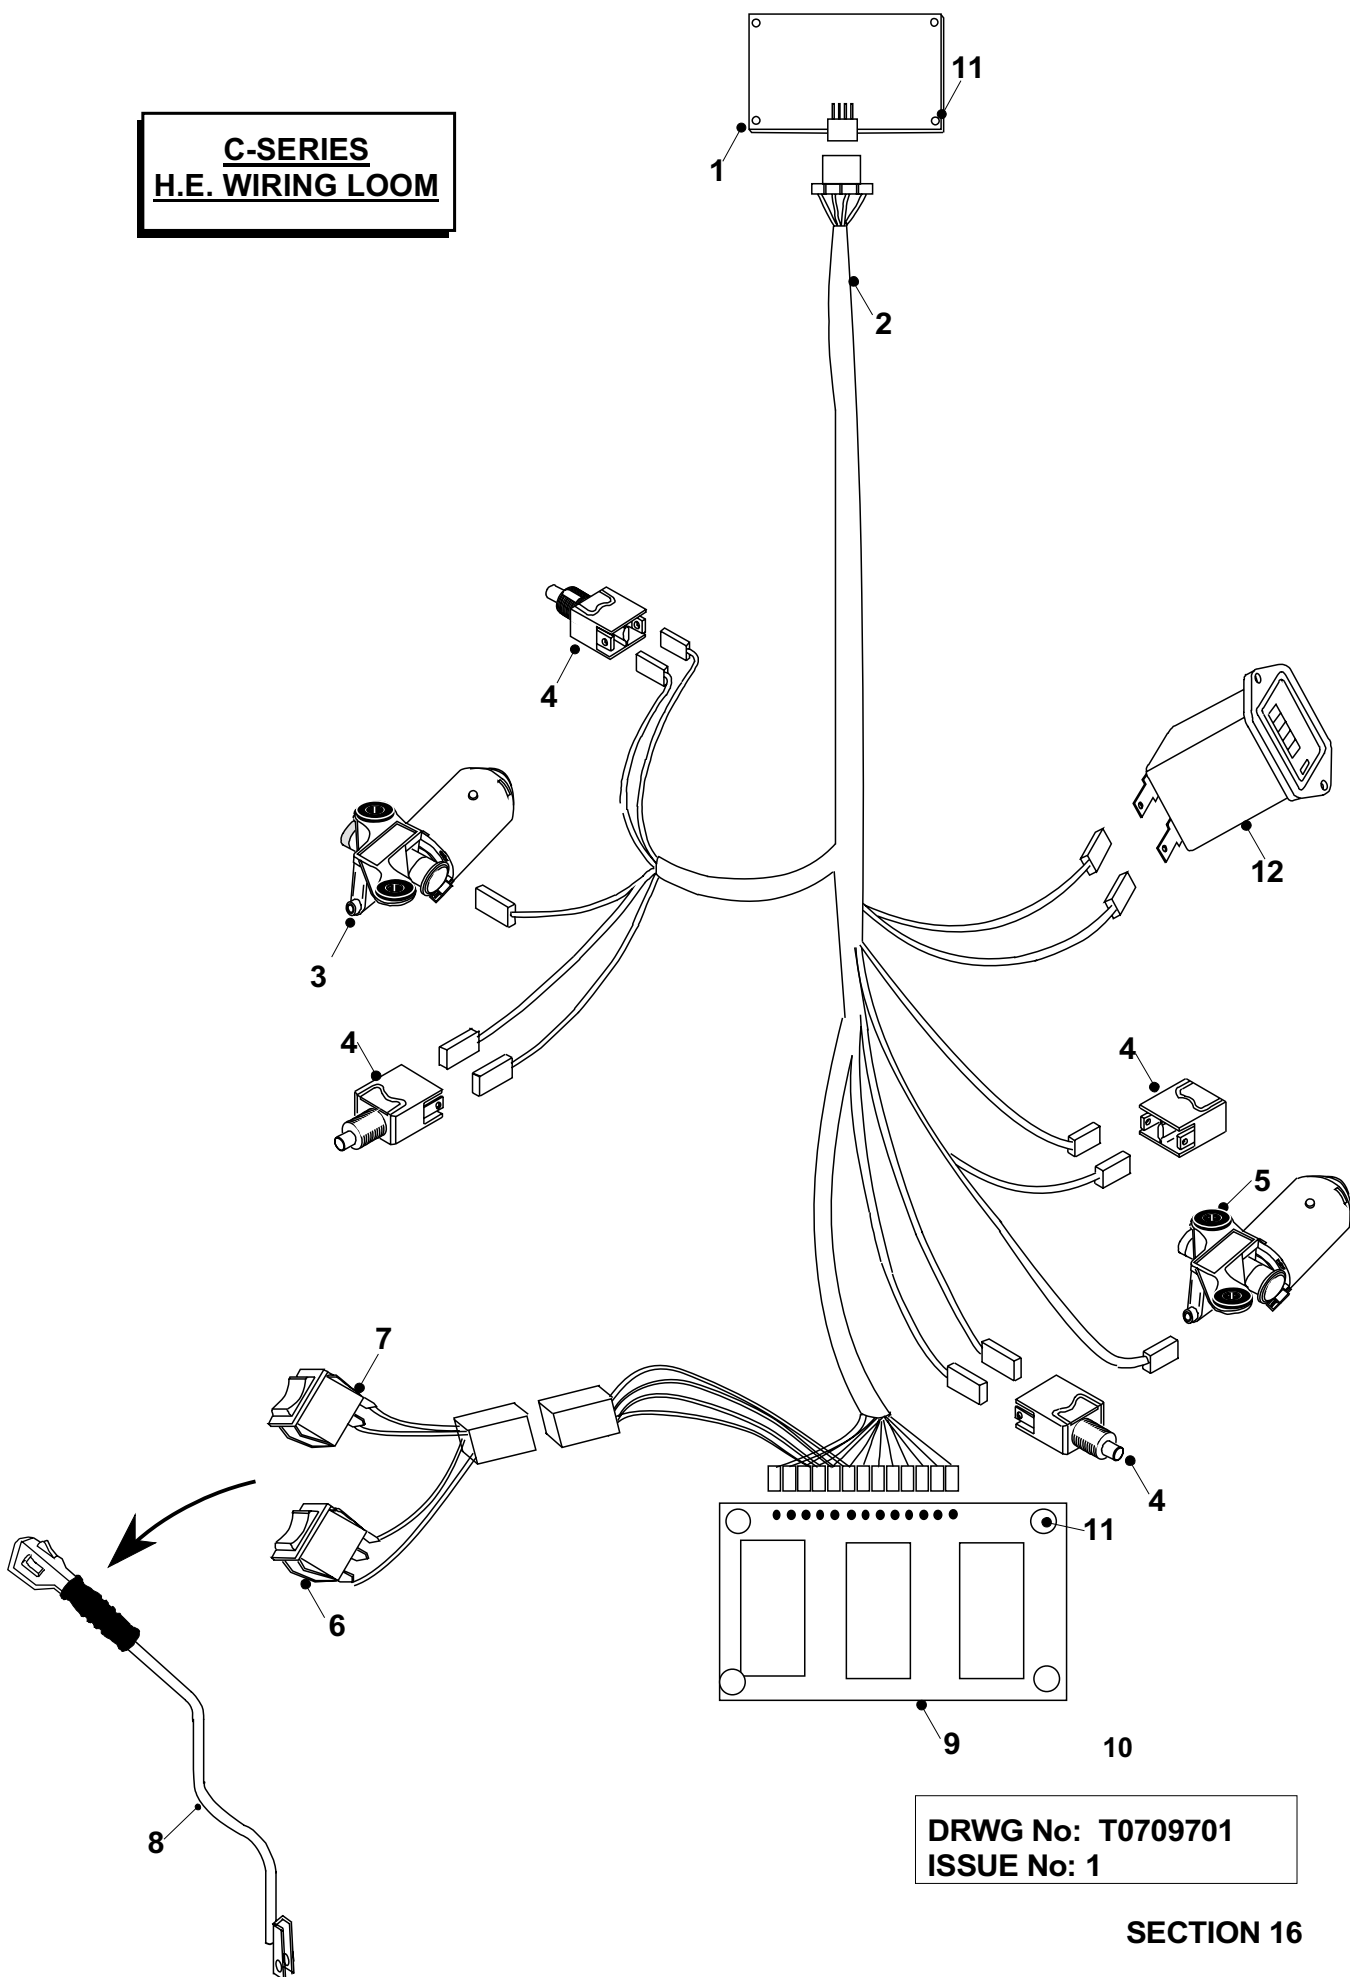

**C-SERIES
H.E. WIRING LOOM**

**DRWG No: T0709701
ISSUE No: 1**

**C-SERIES TRACTOR
HE WIRING LOOM PARTS LIST**

	PART DESCRIPTION	PART NUMBER
1	Deck Height Printed Circuit Board	44910901
2	HE Wiring Loom	44927500
3	Deck Motor (Keyang)	44939600
4	Limit Switch	44908700
5	Sweeper Motor (Bosch)	44941600
6	Deck Lift Speed Control Switch	44933000
7	PGC Lift Speed Control Switch	44932900
8	HE Speed Control Lever (Complete)	32731300
9	Deck / Sweeper Lift PCB	44933300
10	PCB Cover (not illustrated)	14851100
11	PCB Support Peg	26818800
12	Hour Meter	44909900