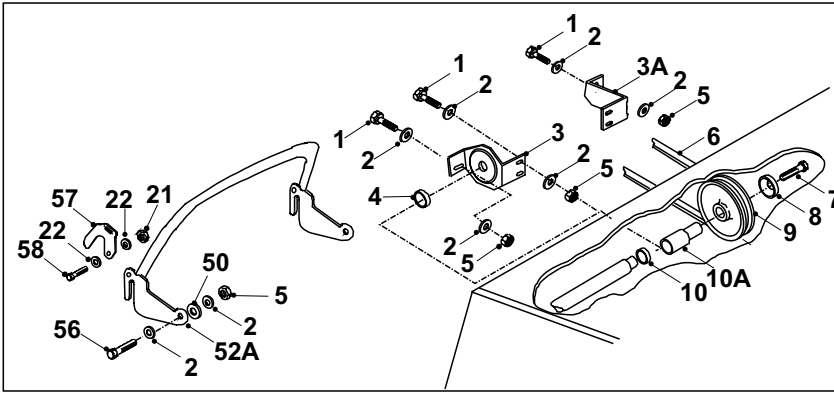

**C - SERIES TRACTOR
POWERED
GRASS COLLECTOR**

**DRWG No: T0720002
ISSUE No: 2**

SECTION 18

**C-SERIES TRACTOR
POWERED GRASS COLLECTOR PARTS LIST**

	PART DESCRIPTION	PART NUMBER
1	Bolt M8 x 20	01886200
2	Washer 5/16" T4 HP	08819700
3	Bearing Carrier Box	30146900
3A	Reinforcing Plate	30150400
4	Bearing 6203 2RS	10811600
5	Nut 5/16" UNF Nyloc	04827500
6	P.T.O. Belt A50	228000300
7	Bolt 3/8" UNF X 3/4"	02874500
8	Washer Domed	08819900
9	3" Pulley Assembly (Non - Keyed)	32727600
10	Spacer Idler Shaft	31306200
10A	Sweeper Input Pulley Extension	803003900
11	Sweeper Body (Old Colour)	32732700
	Sweeper Body (New Colour)	32732750
	Sweeper Body `98	327007200
12	Sweeper Bearing Cap	30117500
13	Nut M5 Nyloc	04885900
14	Screw M5 X 16m Pozi Pan	02940500
15	Sweeper Slinger	32121800
16	Brush Stock Spindle - Short	31323900
17	Bag Ear (Old Colour)	30147000
	Bag Ear (New colour)	30147050
18	Bristle Boss	14833000
19	Sweeper Bristle Standard	14898100
	Sweeper Bristle Webbed	14936300
	Sweeper Brush Complete	40835601
20	Brush Stock	17400200
21	Nut 1/4" UNF Nyloc	04819400
22	Washer 1/4" T3 LP	08827800
23	Brush Drive Moulding - Top	14834100
24	Brush Drive Moulding - Bottom	14832900
25	Bolt 1/4" UNF X 1 3/4"	01832400
26	Lever Knob	14804800
27	Sweeper Height Lifter	32729700
28	Roller Assembly	32731900
29	Roller Shaft Internal	31329900
30	Roller Plate Bush	31329200
31	Roller Housing (Old Colour)	32732000
	Roller Housing (New Colour)	32732050
32	Rivet	12860100
33	Scraper Rubber Plate (Old Colour)	30147200
	Scraper Rubber Plate (New Colour)	30147250
34	Scraper Rubber	14937100