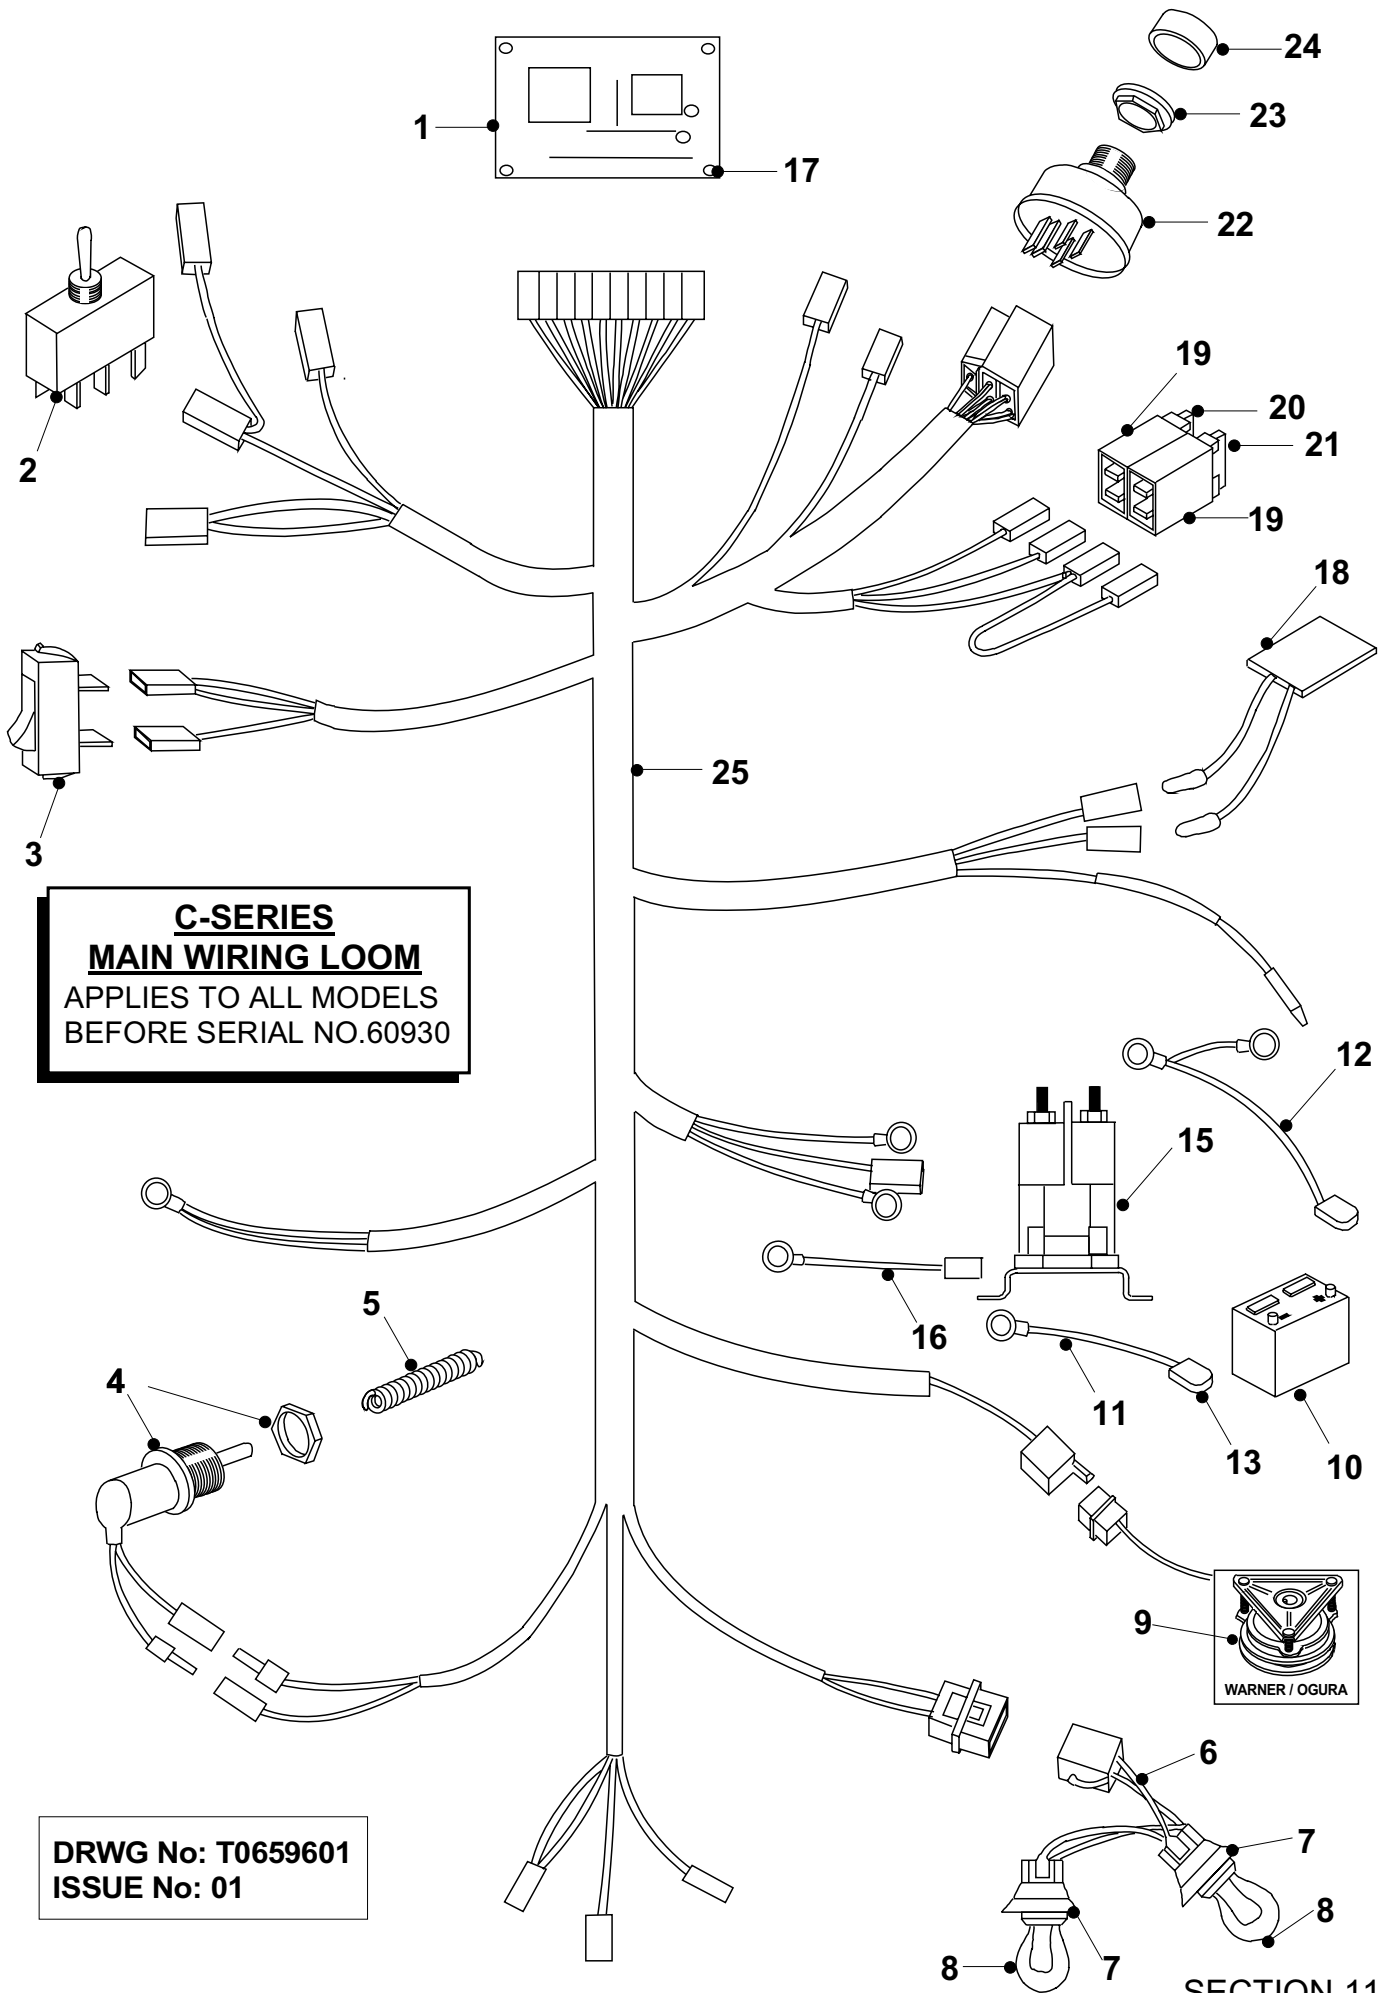

**C-SERIES
MAIN WIRING LOOM**
APPLIES TO ALL MODELS
BEFORE SERIAL NO.60930

DRWG No: T0659601
ISSUE No: 01

SECTION 11

**C-SERIES TRACTOR
MAIN WIRING LOOM PARTS LIST
BEFORE SERIAL NUMBER 60930.....**

	PART DESCRIPTION	PART NUMBER
1	Printed Circuit Board	44816900
2	Clutch Engage Switch	44814600
3	Rocker Switch	44814500
4	Transmission Safety Switch	44813400
5	Safety Switch Spring	25813801
6	Headlight Loom (3894)	44813900
7	Bulb Holder	44816100
8	Bulb 12V 21W	44816200
9	Electric Clutch (Warner)	N.L.A.
	Electric Clutch (Ogura)	N.L.A.
	Mag Stop Kit	See Below
10	Battery 12V	45814100
11	Red Lead Battery to Solenoid	44812600
12	Black Lead Battery to Chassis	44819200
13	Battery Connector (+) (Red)	44812700
14	Battery Connector (-) (Black or Blue)	44812800
15	Solenoid	44814801
16	Solenoid Earth Lead (For 44-8148-01)	44917600
17	Printed Circuit Board Support Peg	26818800
18	Seat Switch	44887901
19	Fuse Holder	14835100
20	Fuse Spade 15A	44834900
21	Fuse Spade 20A	44835000
22	Ignition Switch	44812900
23	Ignition Fixing Nut	52813200
24	Ignition Cap Bezel	52813100
25	Main Loom (95)	44917900
26	Tie Wrap (Not Illustrated)	52825400
27	Tie Wrap Mount (Not Illustrated)	52816800
28	Tie Wrap Self Adhesive (Not Illustrated)	52816700

DECK SIZE	ENGINE	KIT NUMBER
36"	SINGLE	40500010
36"	TWIN	40500020
38"	SINGLE	40500030
38"	TWIN	40500040
42"	SINGLE	40500050
42"	TWIN	40500060
48"	TWIN	40500070
38" MULCH	SINGLE	40500080
38" MULCH	TWIN	40500090
CONTRA	SINGLE	40500110
CONTRA	TWIN	40500120

Wiring Ancillary Loom and parts apply to models up to Serial No.60930.....
Except clutches.