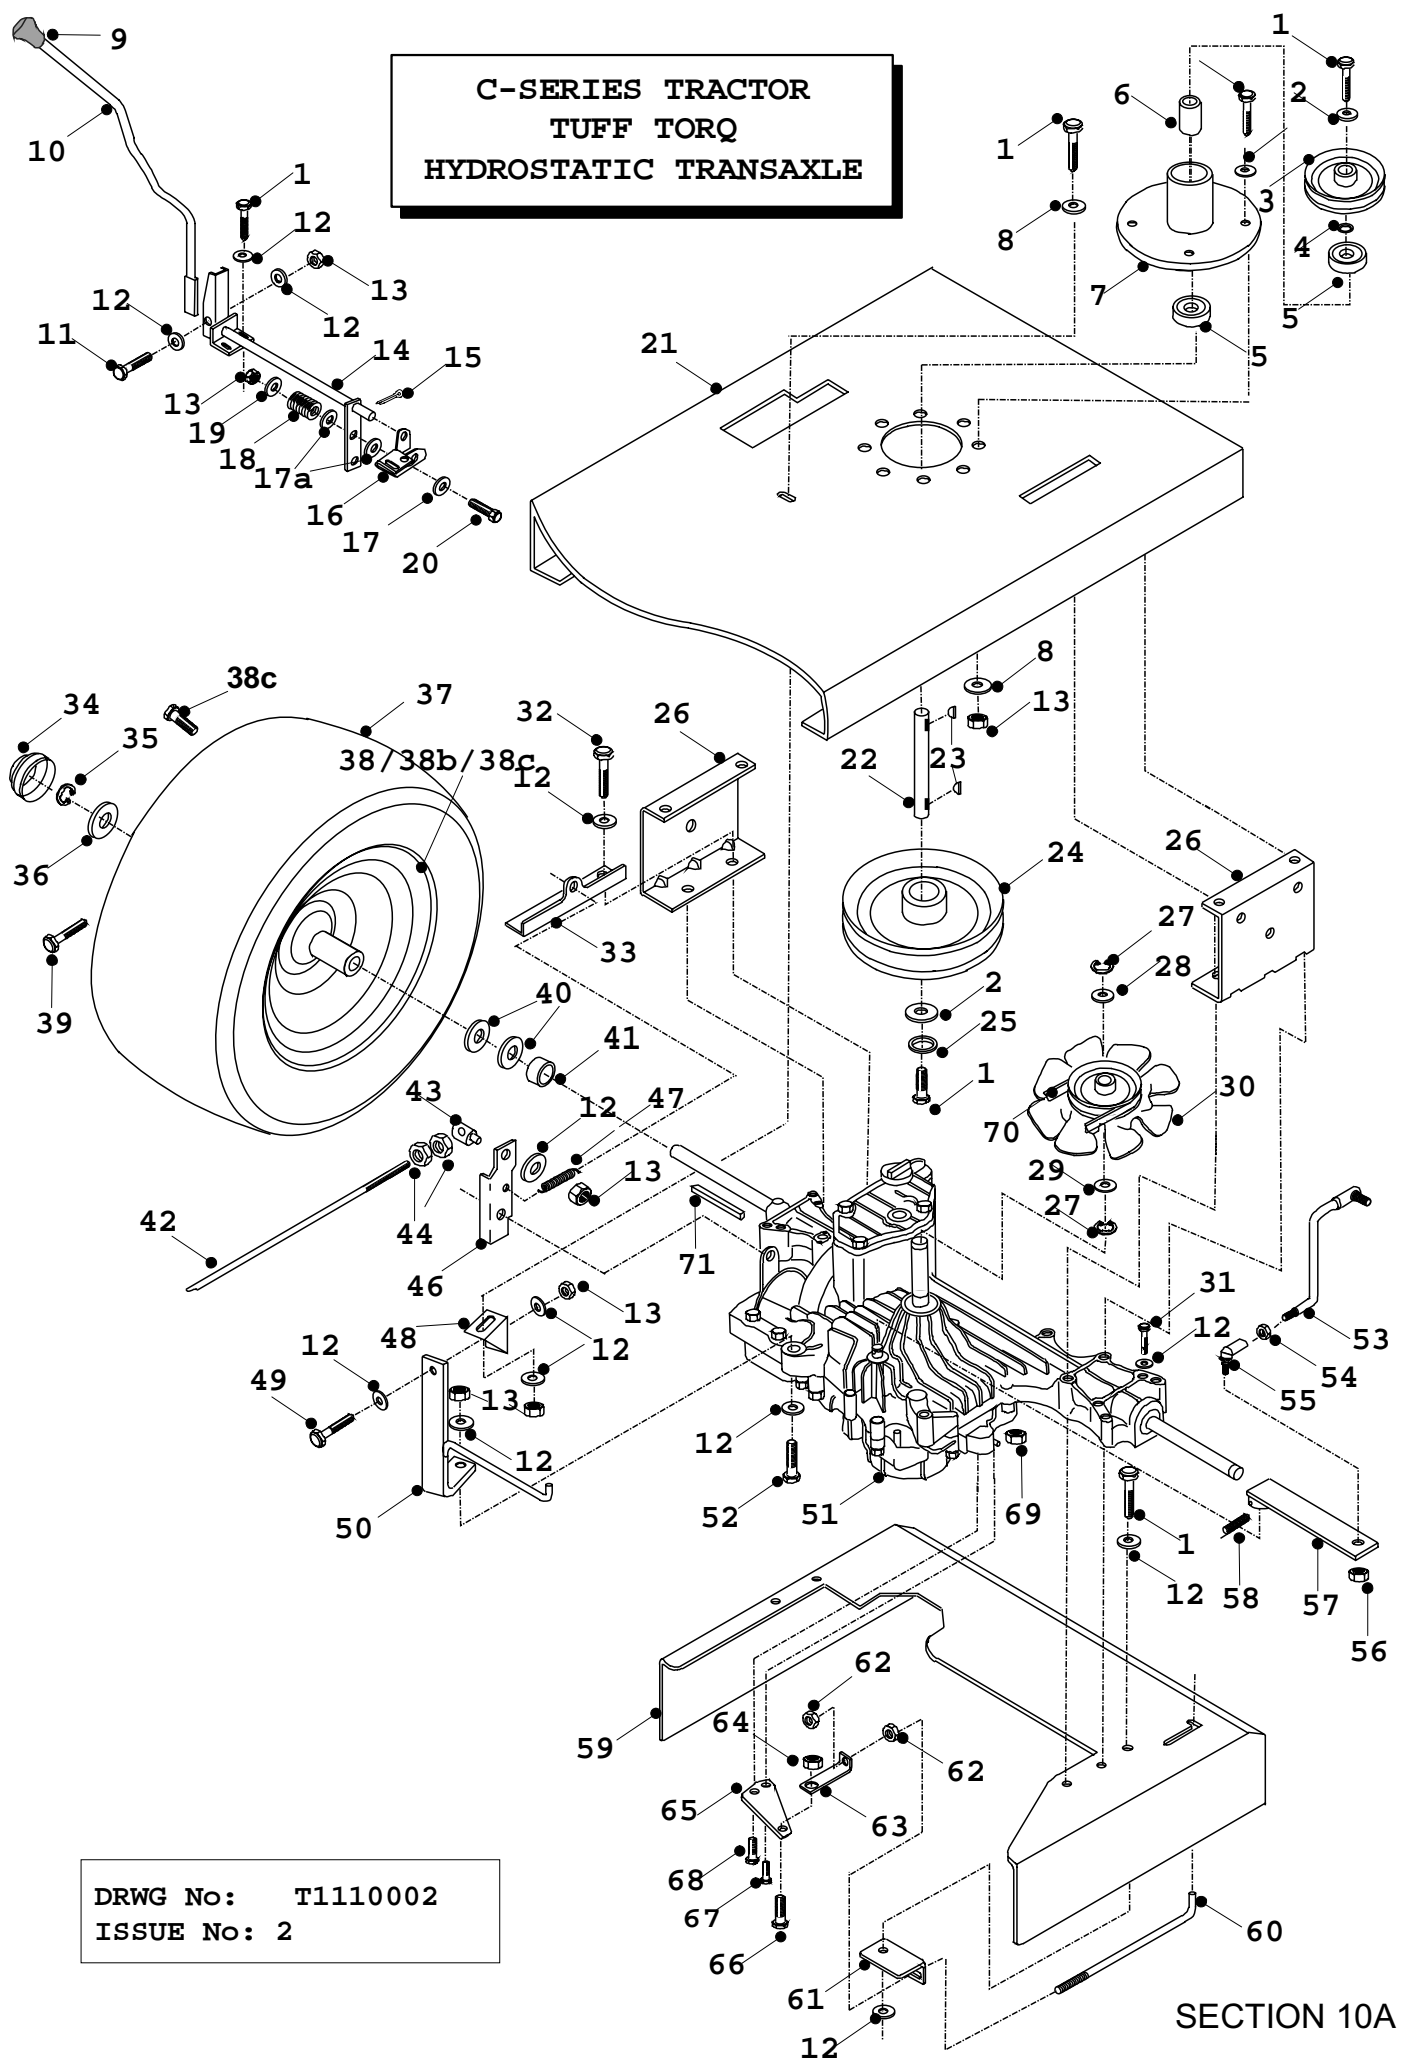

**C-SERIES TRACTOR
TUFF TORQ
HYDROSTATIC TRANSAXLE**

DRWG No: T1110002
ISSUE No: 2

SECTION 10A

**C-SERIES TRACTOR
TUFF TORQ TRANSAXLE
PARTS LIST**

	PART DESCRIPTION	PART NUMBER
1	Bolt 5/16" UNF x 3/4"	02827600
2	Washer 5/16" I.D. x 1" O.D.	08819800
3	Pulley 3"	327010300
4	P.T.O. End Spacer	31306200
5	Bearing 62032RS	10811600
6	P.T.O. Centre Spacer	31334800
7	P.T.O. Bearing Housing Complete Assembly	40835800
8	Washer 5/16" T3 LP	08819500
9	Lever Knob	14804800
10	Speed Select Lever Assembly – Manual	32702600
11	Bolt 5/16" UNF x 3/4"	01820800
12	Washer 5/16" T4 HP	08819700
13	Nut 5/16" UNF Nyloc	04827500
14	Gear Change Crossover Assembly	32724300
15	Split Pin 1/8" x 1"	07823300
16	Friction Plate	30137800
17	Washer 5/16" x 1.3/4"	088001600
17a	Washer 5/16" UNF HP ZP	08819700
18	Brake Spring	25808300
19	Washer 5/16" T5 Auto	08827200
20	Bolt 5/16" UNF x 1.3/4"	01820800
21	Chassis Assembly	32702450
22	P.T.O. Shaft	31306000
23	Key Woodruff No. 605	09823900
24	Pulley 7"	20870700
25	Washer 5/16" Shakeproof	08855100
26	Hydrostatic Transaxle Mounting Bracket	30131600
27	Circlip 14mm External	07906600
28	Washer 9/16" T4 HP	08917700
29	Washer 9/16" T4 LP	08917800
30	Pulley and Fan Assembly	40505400
31	Bolt 5/16" UNF x 2.1/2"	01821100
32	Bolt 5/16" UNF x 3"	01832300
33	Brake Stop Plate	30138600
34	Hub Cap	14811800
35	Circlip 19mm External	07921200
36	Washer 46 x 19.5mm	30127800
37	18" Rear Tyre (C300, C500 & C600)	19802300
	20" Rear Tyre (C800)	19928400
	20" Rear Tyre – 20" Wheel Model	198001200
38	Rear Wheel Rim Assembly (C300, C500 & C600)	32701050