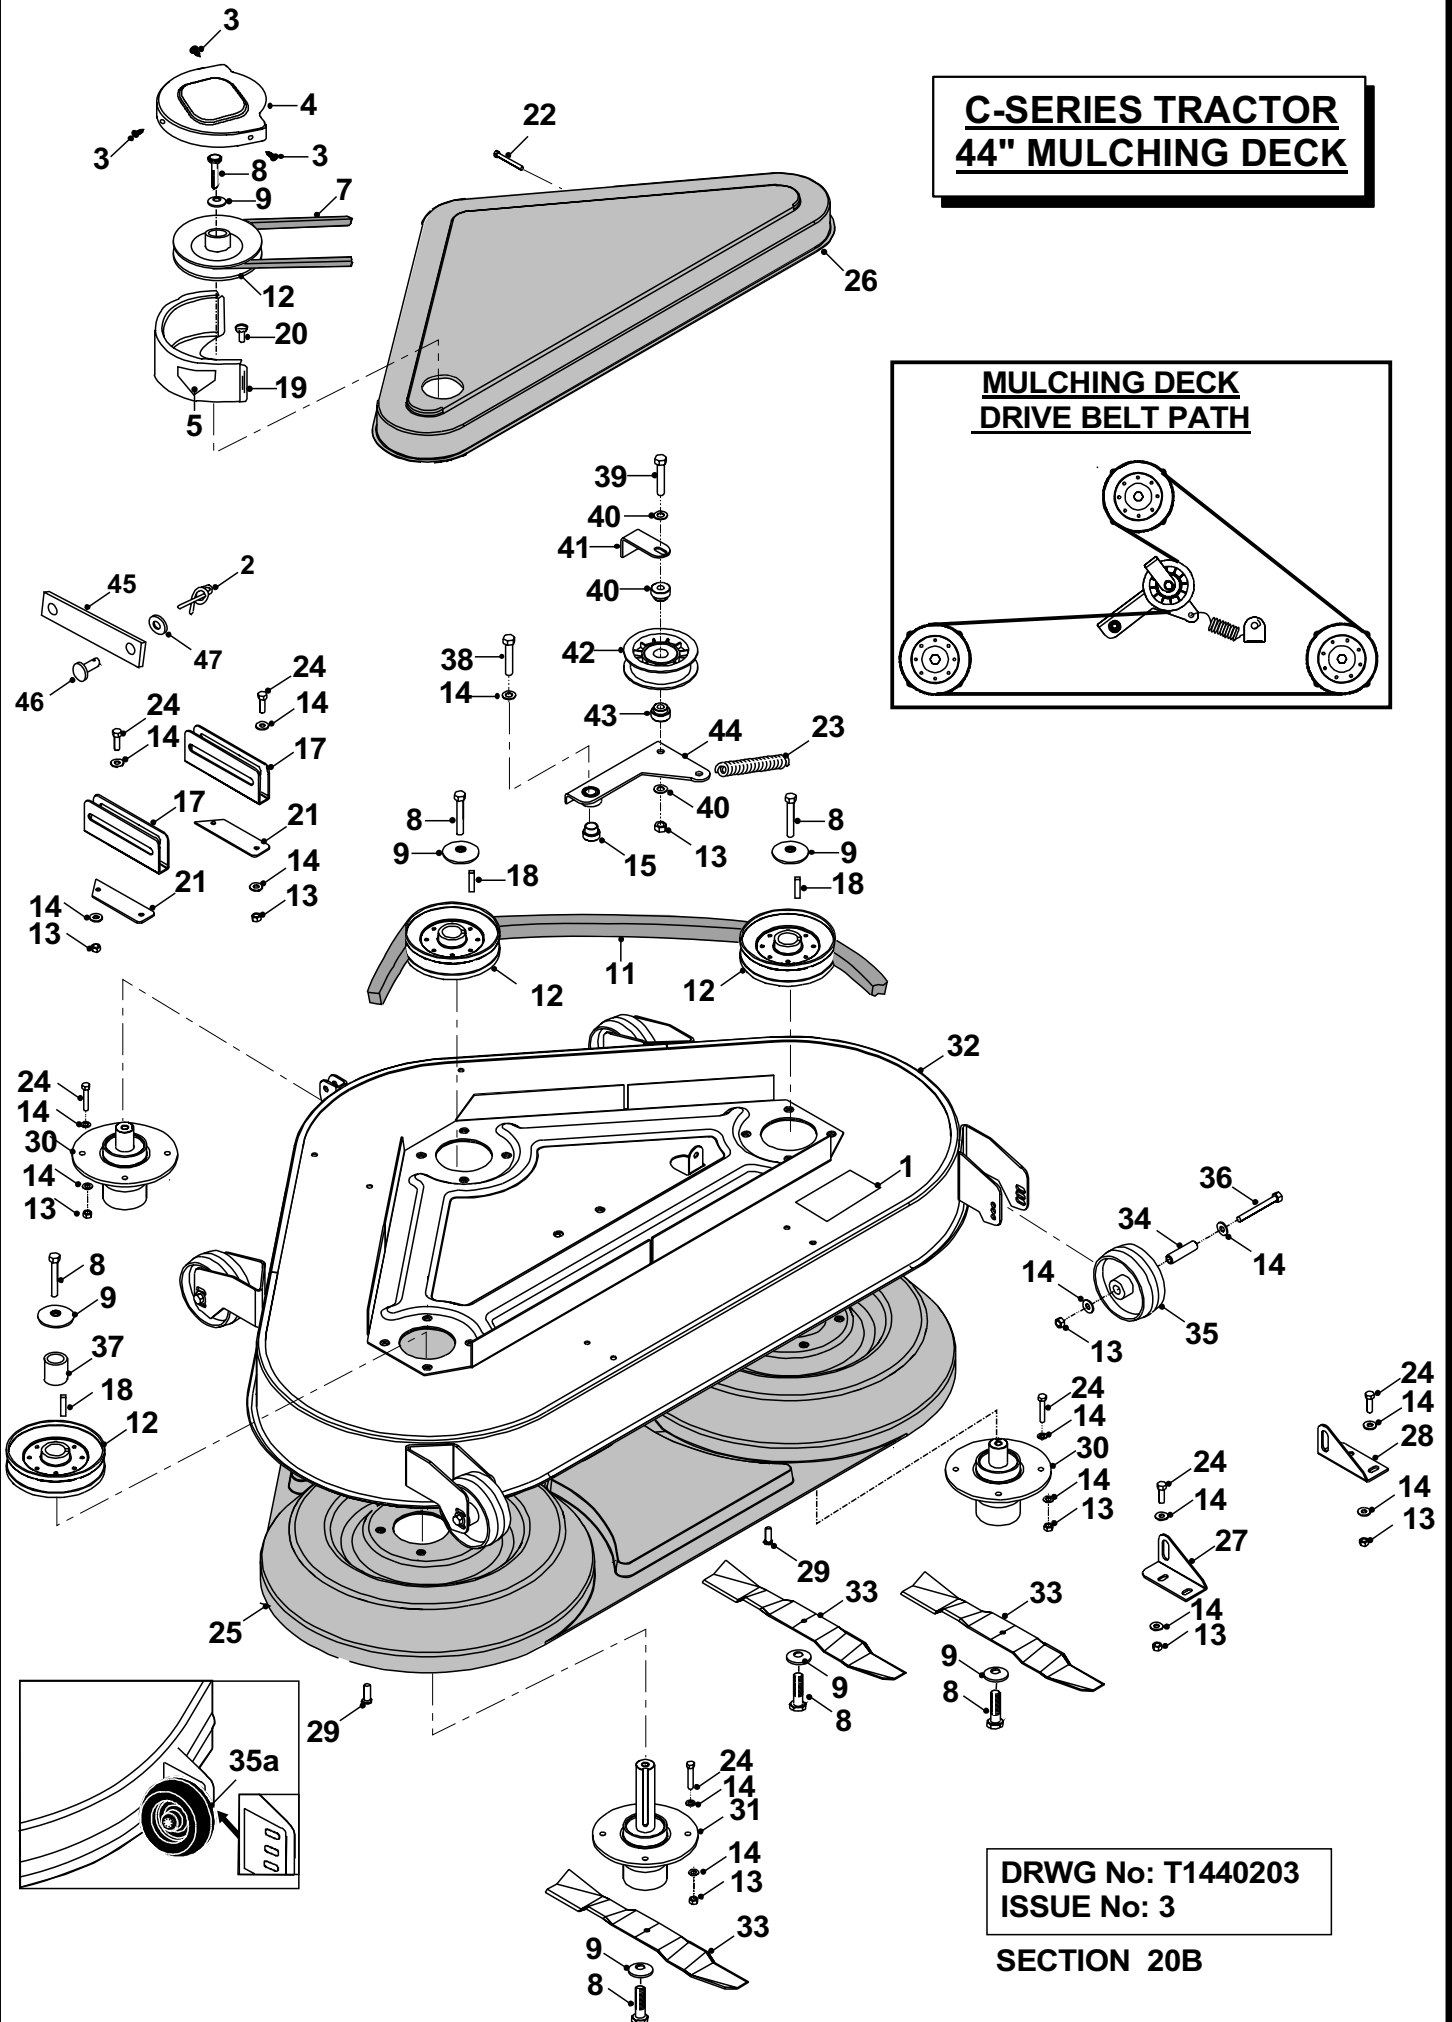

**C-SERIES TRACTOR
44" MULCHING DECK**

**MULCHING DECK
DRIVE BELT PATH**

**DRWG No: T1440203
ISSUE No: 3**

SECTION 20B

**C-SERIES TRACTOR
44" MULCHING DECK PARTS LIST**

	PARTS DESCRIPTION	PART NUMBER
1	Mulching Deck Decal (44") 112cm (location rear deck)	358009401
2	Rue Clip	11836700
3	Fir Tree Fastener	4958
4	Pulley Cover Lid	149497400
5	Decal "Blade Danger"	35803300
7	Belt Dayco Super II B56	22940100
8	S/Screw 3/8" UNF x 1.1/4"	02825300
9	Washer Dome 3/8" id x 3/4" x 1/8"	08819900
11	Deck Drive Belt Dayco Super II B85	228000800
12	Deck Pulley (5")	20869501
13	Nut 5/16" UNF Nyloc	04827500
14	Washer 5/16" T4 HP	08819700
15	Jockey Pulley Pivot	183012500
16	Jockey Pulley Plate Assembly	405005700
17	Deck Front Hanging Bracket	301056200
18	Key 1" x 1/4" Square	09830600
19	Top Cover Driving	327180000
20	Rivet	12949400
21	Deck Bracket Packer	301043000
22	Self Tapping Screw	02913100
23	Deck Belt Tension Spring	25906200
24	S/Screw 5/16" UNF x 1"	02819600
25	44" Mulcher Deck Liner	148003900
26	44" Mulcher Deck Lid Cover	148004000
27	Mulcher Rear Hanging Bracket (R/H)	301062800
28	Mulcher Rear Hanging Bracket (L/H)	301062700
29	Rivet	12868600
30	Deck Bearing Housing (Short Shaft)	40503703
31	Deck Bearing Housing (Long Shaft)	40503503
32	44" Mulcher Deck Welded Assembly	327016000
33	17" Mulcher Blade	169381200
34	Scalp Wheel Hub	31337600
35	Anti Scalp Wheel	149495800
36	Bolt 5/16" x 2.3/4"	01821200
37	Deck Drive Pulley Spacer (39mm)	31328301
38	M8 x 45 S/Screw	02941000
39	Bolt 5/16" UNF x 1.3/4" lg	01820800
40	Washer 5/16" UNF T3	08819500
41	Belt Retaining Bracket	27105800
42	Jockey Wheel Spacer	18831600
43	Jockey Pulley	20811500
44	Deck Belt Tension Plate	32734600
45	Deck Tension Bar	29203800
46	Deck Push Rod Pin	31338200
47	Washer 3/8" T3 HP	08820100

AUGUST 2002

SECTION 20B