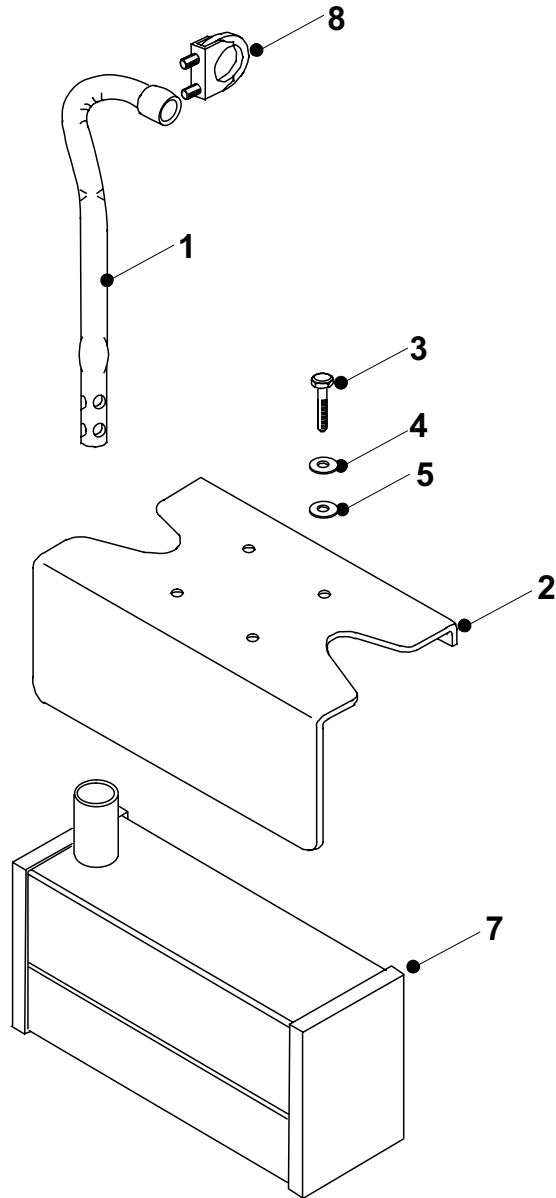

**C-SERIES
C500 EXHAUST ASSEMBLY**

**DRWG No : T0590201
ISSUE No : 1**

SECTION 5

**C-SERIES TRACTOR
C500 EXHAUST ASSEMBLY PARTS LIST**

	PART DESCRIPTION	PART NUMBER
1	Exhaust Pipe	32728800
2	Exhaust Cover	30122901
3	Bolt 1/4" UNC x 1 1/4"	01850800
4	Washer 1/4" Shakeproof	08824200
5	Washer 1/4" T3 LP	08827800
6	Exhaust Paste (Use On All Exhausts)	52923800
7	Exhaust Box	327007301
8	Exhaust Clamp	52851900