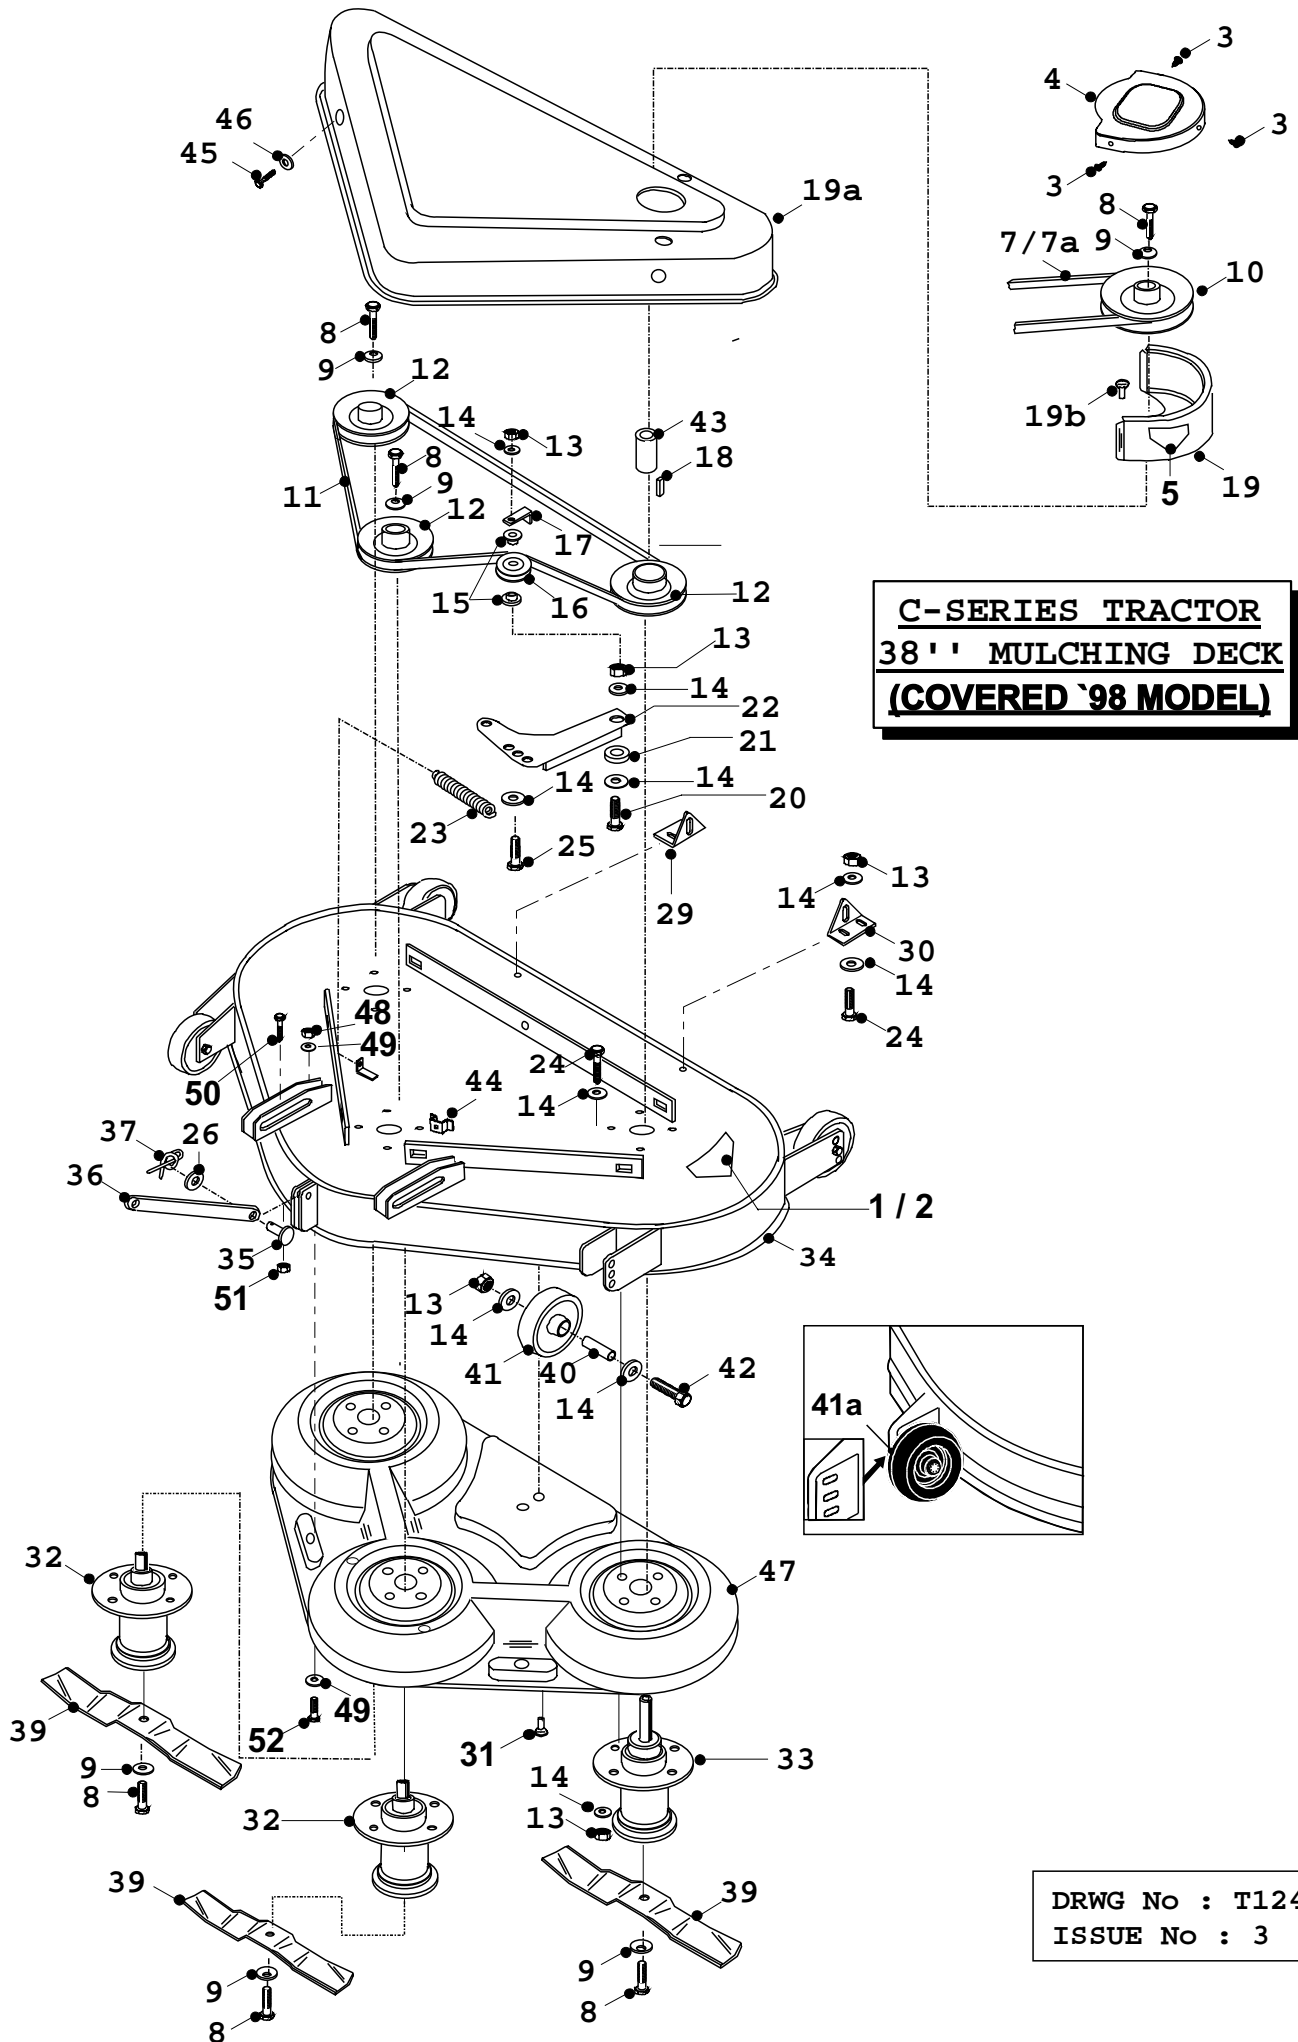

**C-SERIES TRACTOR
38'' MULCHING DECK**

DRWG No : T1100002
ISSUE No : 2

**38" MULCHING DECK PARTS LIST
('97 MODEL)**

	PARTS DESCRIPTION	PART NUMBER
1	S/Screw 1/4" UNF x 3/4"	02827700
2	Washer 1/4" T3 LP	08827800
3	Nut 1/4" UNF Nyloc	04819400
4	Pulley Cover Lid	30123000
5	Decal "Blade Danger"	35803300
6	Top Cover Driven	32700300
7	Belt Dayco Super II B54 (Mulch Tractor / Mag Stop)	22949800
7a	Belt Dayco Super II B57 (non Magstop Clutch)	22871200
8	S/Screw 3/8" UNF x 1.1/4"	02825300
9	Washer Dome 3/8" id x 3/4" x 1/8"	08819900
10	Deck Drive Pulley	20870200
11	Deck Drive Belt Dayco Super II A66	22100000
12	Deck Pulley (5")	20869501
13	Nut 5/16" UNF Nyloc	04827500
14	Washer 5/16" T4 HP	08819700
15	Jockey Pulley Spacer	18831600
16	Jockey Pulley	20811500
17	Belt Retaining Bracket	27105800
18	Key 1" x 1/4" Square	09830600
19	Top Cover Driving	327000400
20	Bolt 5/16" UNF x 1.1/2"	01820700
21	Belt Tension Plate Spacer	31328900
22	Belt Tension Plate	327000200
23	Deck Belt Tension Spring	25906200
24	S/Screw 5/16" UNF x 1"	02819600
25	Bolt 5/16" UNF x 1.3/4"	01820800
26	Washer 3/8" T3 HP	08820100
27	Nut 3/8" UNF Nyloc	04820200
28	Washer 1/2" T3 LP	08823000
29	Rear Hanging Bracket (Right Hand)	30121300
30	Rear Hanging Bracket (Left Hand)	30121400
31	Deck Bearing Housing (Short Shaft)	40503702
32	Deck Bearing Housing (Long Shaft)	40503502
33	Cutter Shaft Guard (x 3)	324000200
34	Mulching Deck Shell	327000100
35	Deck Push Rod Pin	31338200
36	Deck Tension Bar	29202200
37	Rue Clip	11836700
39	15" Mulch Blade	16937900
40	Scalp Wheel Hub	31337600
41	Anti Scalp Wheel	19905500
41a	Anti Scalp Wheel ('99)	149495800
42	Bolt 5/16" x 2.3/4"	01821200
43	Deck Drive Pulley Spacer (39mm)	31328301
44	M5 Captive Nut	02885800
45	M5 x 20 Screw	04928600
46	M5 Washer	08911500