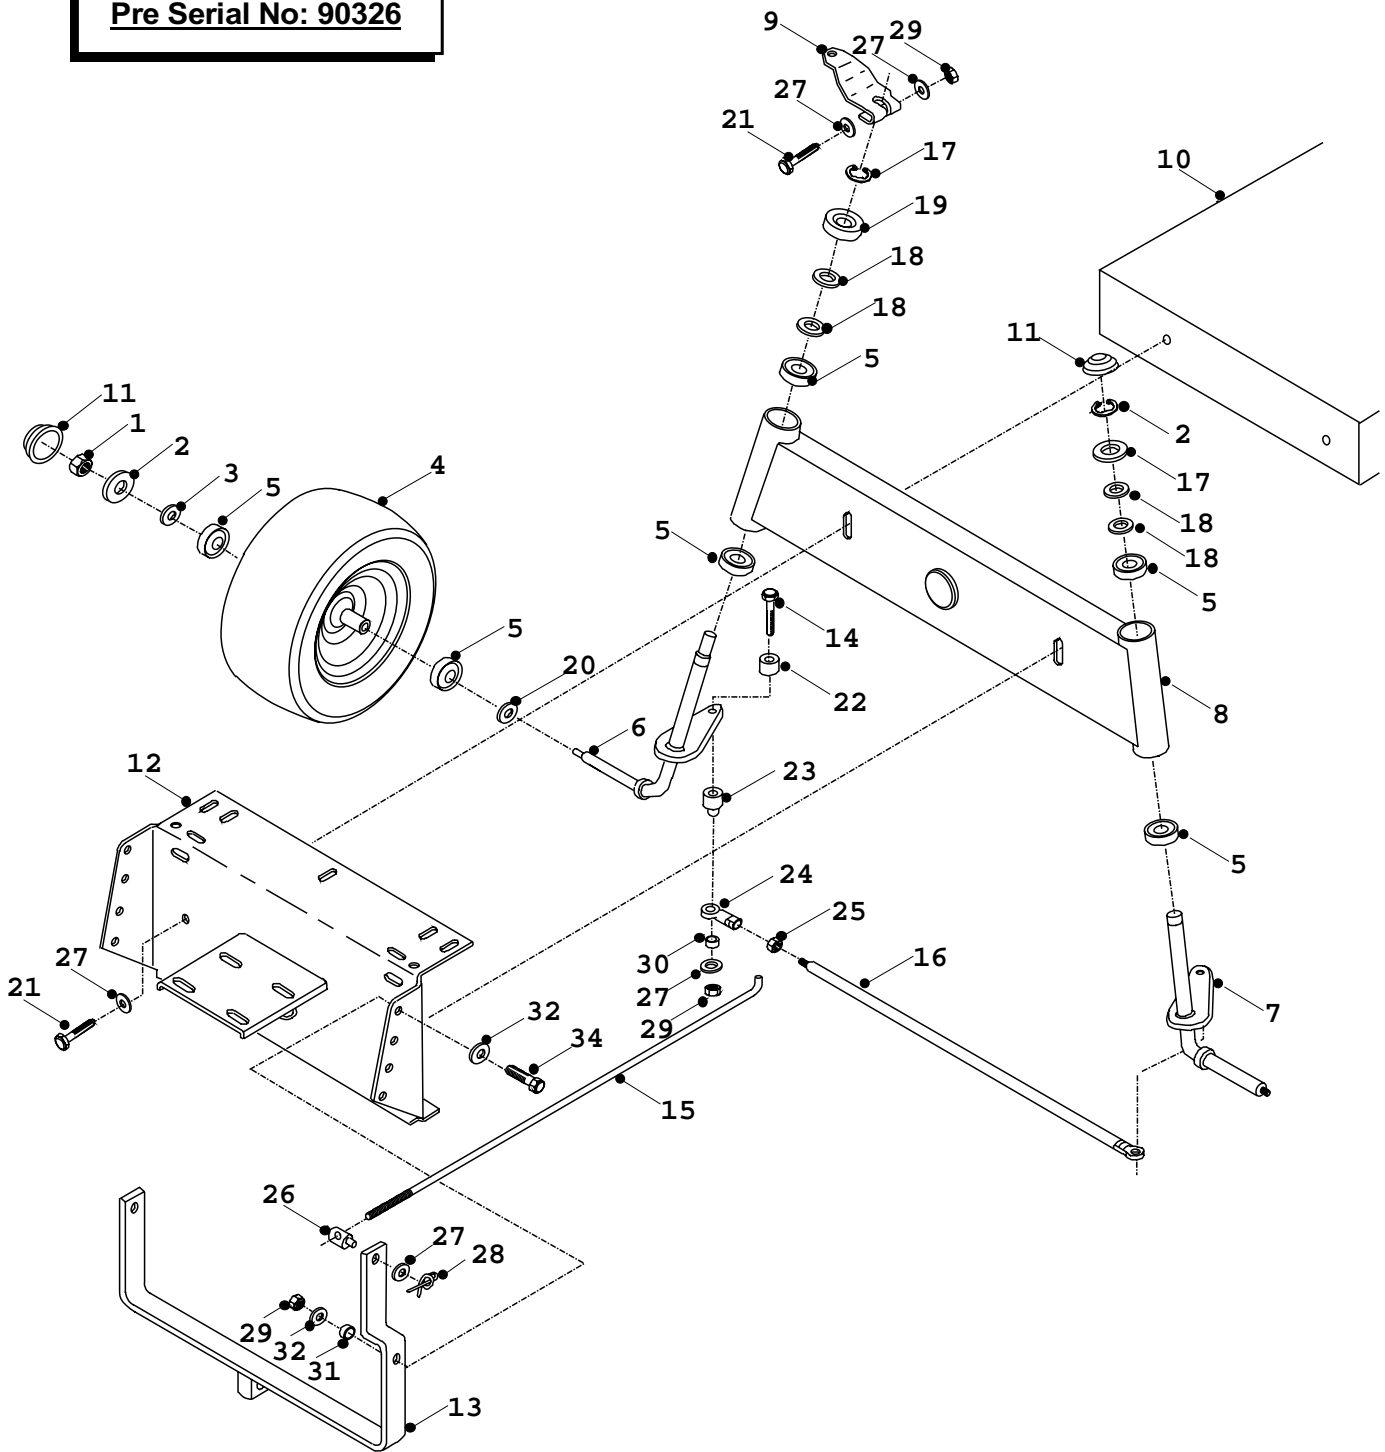

C- SERIES
FRONT AXLE ASSY
Pre Serial No: 90326

DRWG No: T0550002
ISSUE No: 2

**C-SERIES TRACTOR
FRONT AXLE PARTS LIST
Pre Serial No: 90326.....**

	PART DESCRIPTION	PART NUMBER
1	Nyloc Nut 1/2" UNF	04-8224-00
2	Washer 46mm x 13mm I.D.	30-1281-00
3	Washer 1" x 1/2" I.D,	08-8225-00
4	Front Tyre	19-8023-01
5	Bearing 62032RS 3/4"	10-8022-00
6	Stub Axle R/H	18-8010-00
	Stub Axle R/H C800	32-7324-00
7	Stub Axle L/H – Short	18-8009-00
	Stub Axle L/H	32-7323-00
8	Front Axle Beam Assembly	32-7005-00
9	Steering Arm	32-7025-00
10	Chassis	32-7024-00
11	Hub Cap	14-8118-00
12	Chassis Front	27-1155-00
13	Deck Tension Cradle Assembly	32-7014-00
14	Bolt 3/8" UNF X 3 1/2"	01-8217-00
15	Deck Tension Rod	31-8056-00
16	Track Rod	31-3183-00
17	E-Clip	07-9212-00
18	Washer 32mm x 19.5 I.D.	30-1279-00
19	Axle Beam Cap	27-1139-00
20	Washer 3/4" T3 LP	08-8229-00
21	Bolt 3/8" UNF X 2 1/4"	01-8215-00
22	Rose Joint Boss	31-3024-00
23	Rose Joint Shoulder Boss - Long	31-3371-00
24	Rod Joint 10mm	10-8726-00
25	Locknut M10	04-8721-00
26	Deck Tension Rod Trunnion	18-8055-00
27	Washer 3/8" T3 HP	08-8201-00
28	Rue Clip	11-8367-00
29	Nyloc Nut 3/8" UNF	04-8202-00
30	Spacer 7mm x 10mm I.D.	31-3029-00
31	Spacer 9mm x 8.3mm I.D	31-3027-00
32	Washer 5/16" T4 HP	08-8197-00
33	Nyloc Nut 5/16" UNF	04-8275-00
34	Bolt 5/16" UNF X 1"	02-8196-00