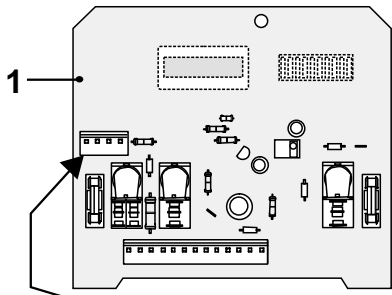

	PART DESCRIPTION	PART NUMBER
41	Screw Self Tapping No 12 x 20mm	02912900
42	Deck Lift Con Rod Adj. Plate	301040700
43	Bolt M5 x 12	01942500
44	Bolt 1/4" UNF x 3/4"	02827700
45	Washer 1/4" T3 LP	08827800
46	Washer M5	08911500
47	Potentiometer & Loom	44908000
48	Nut M5 Nyloc	04885900
49	Nut M8 Nyloc	04920100
50	Split Pin	07823300
51	`R' Clip	06849100
52	Washer M8	088000200
53	Chassis Assembly	32702400
54	Pivot Pin	058000200
55	Deck Assist Spring Spacer	31323400
56	Deck Assist Spring	25885300
57	Split Pin	06823300
58	`R' Clip 3mm	07823700
59	Pivot Pin	058000200
60	Deck Hanging Bar Assembly (Rear)	32708000
61	Nut M8	04920100
62	Bolt M8 x 30 mm	01902600
63	Bolt M8 x 15mm	01917000
64	Captive Nut M8	04825800
65	Nut M8	04920100
66	Washer M8	088000200
67	Rod Joint	10872600
68	Nut	04856800
69	Sweeper Lift Bar Con Rod	327007500
70	Spacer 3mm x 3/8" id	31351200
71	Spring Washer M8	088000100
72	Bolt M6 x 25 mm	01902300
73	Washer M8	088000200
74	Nut M8	04920100
75	Cam Plate	301063200
76	Screw 3/8" x 3/4" UNF	02874500
77	Washer 3/8" T3 HP	08820100
78	Nyloc Nut 3/8" UNF	04819400
79	Washer 1/4" x 9/16" T4 LP	08827800
80	Nyloc Nut 1/4" UNF	04819400

**C-SERIES
H.E. WIRING LOOM**

**DRWG No: T0709701
ISSUE No: 1**

**C-SERIES TRACTOR
HE WIRING LOOM PARTS LIST**

	PART DESCRIPTION	PART NUMBER
1	Deck Height Printed Circuit Board	44910901
2	HE Wiring Loom	44927500
3	Deck Motor (Keyang)	44939600
4	Limit Switch	44908700
5	Sweeper Motor (Bosch)	44941600
6	Deck Lift Speed Control Switch	44933000
7	PGC Lift Speed Control Switch	44932900
8	HE Speed Control Lever (Complete)	32731300
9	Deck / Sweeper Lift PCB	44933300
10	PCB Cover (not illustrated)	14851100
11	PCB Support Peg	26818800
12	Hour Meter	44909900