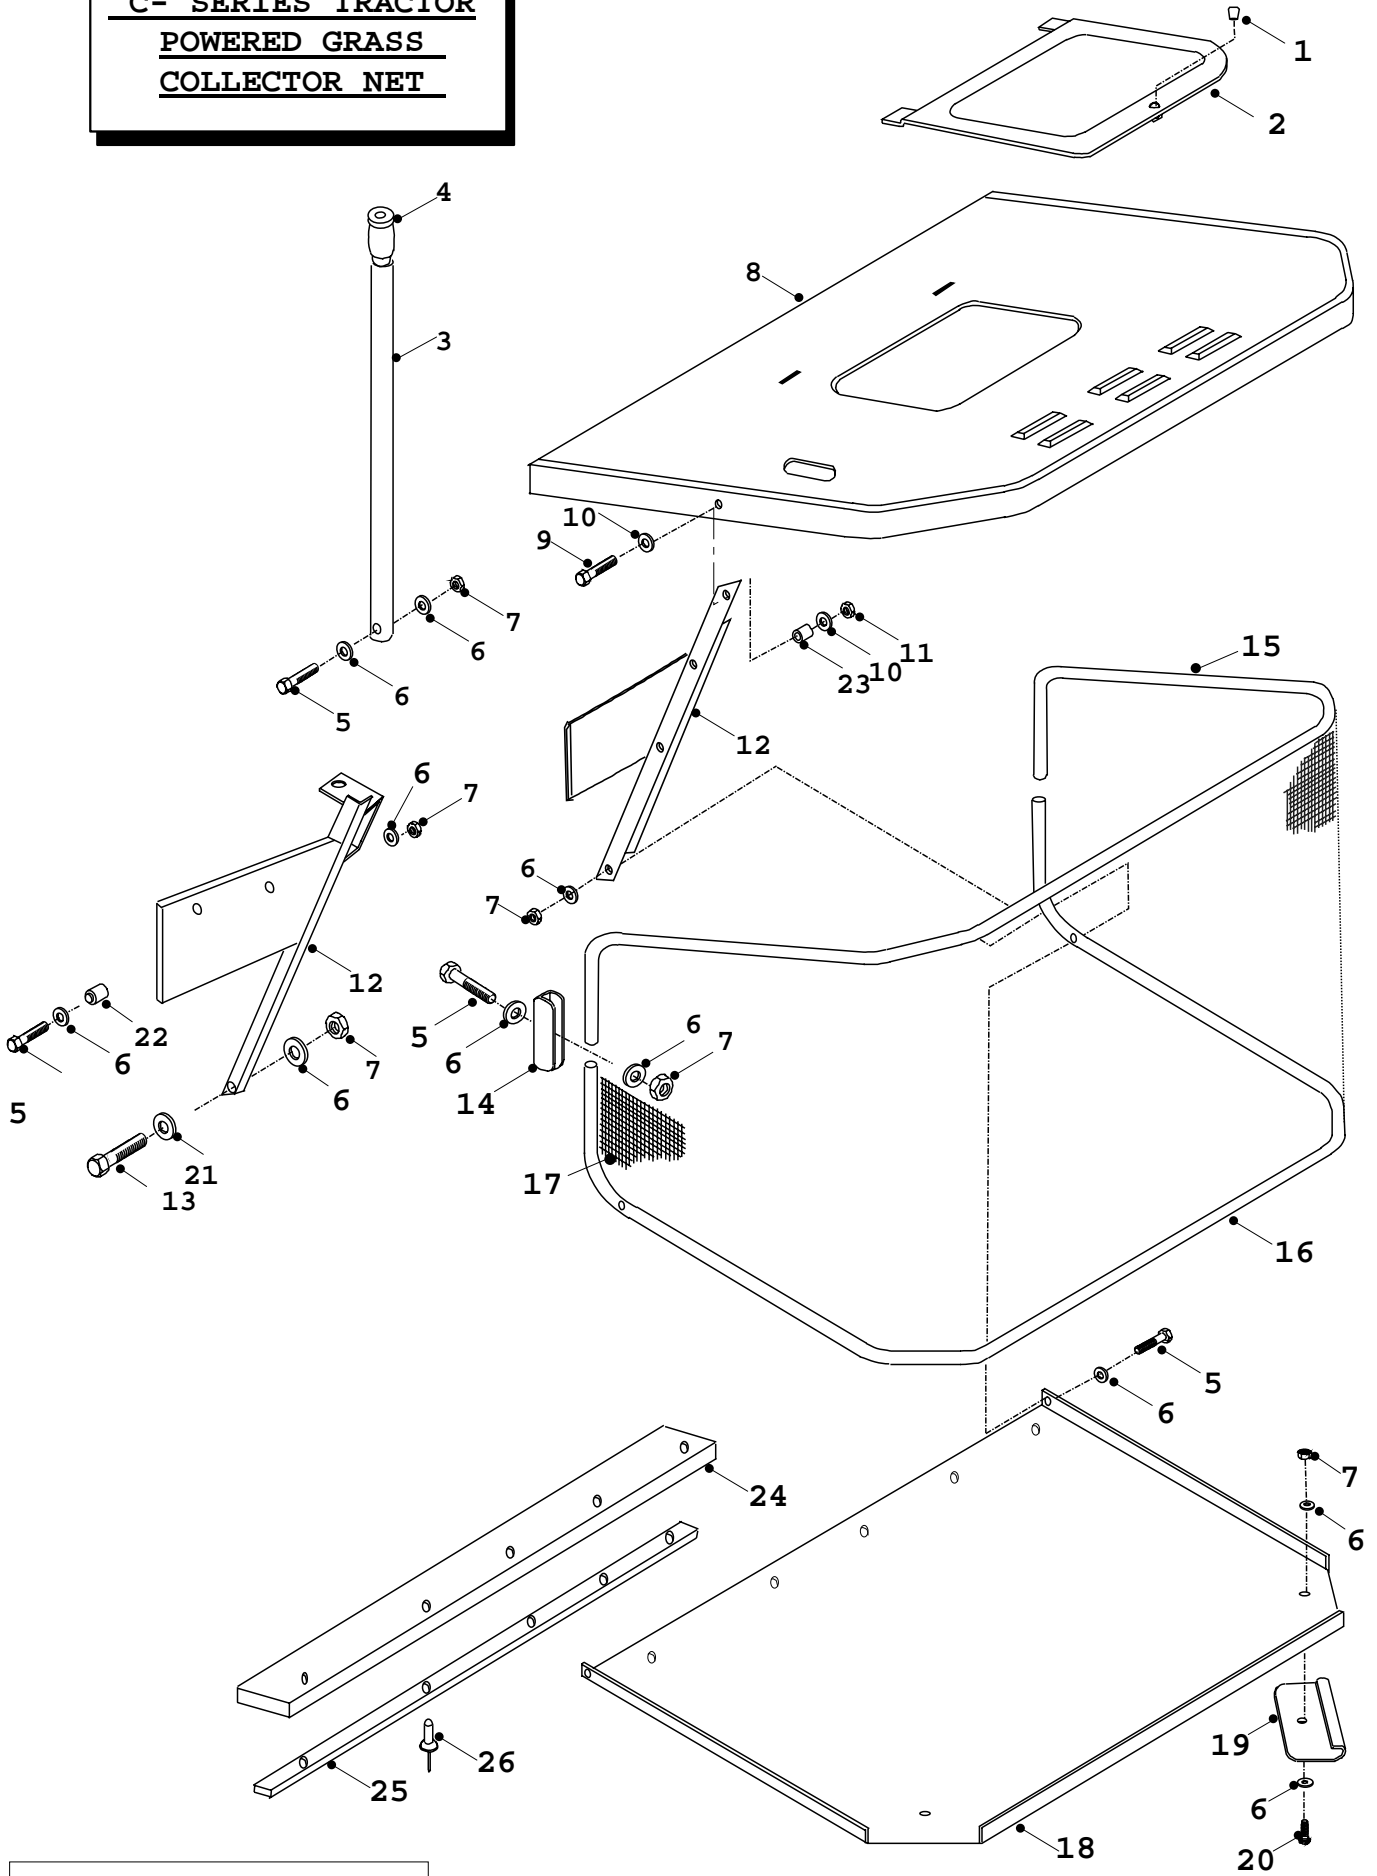

**C- SERIES TRACTOR
POWERED GRASS
COLLECTOR NET**

DRWG No: T0739701
ISSUE No: 1

SECTION 19

**C-SERIES TRACTOR
POWERED GRASS COLLECTOR NET PARTS LIST**

	PART DESCRIPTION	PART NUMBER
1	Window Latch Knob	52903000
2	Window Hatch Assembly (Old Colour)	40504300
	Window Hatch Assembly (New Colour)	40504350
3	Net Tipping Handle	48402800
4	Net Tipping Foam Grip	38936500
5	Bolt 1/4" UNF X 1 1/2"	01820500
6	Washer 1/4" T3 LP	08827800
7	Nut 1/4" UNF Nyloc	04819400
8	Net Lid	32731500
8	Net Lid (after ser.no.61114....)	32731550
9	Bolt 5/16" UNF X 1 1/4"	01820600
10	Washer 5/16" T4 HP	08819700
11	Nut 5/16" UNF Nyloc	04825700
12	Net Post Tipping Side Left Hand	32731600
	Net Post Right Hand	32731700
13	Bolt 5/16" UNF X 2"	01820900
14	Net Frame Clamping Plate (Old Colour)	32122300
	Nett Frame Clamping Plate (New Colour)	32122350
15	Net Frame Top	17405800
16	Net Frame Bottom	17405900
17	Net	38936400
18	Net Floor (Galvanised)	30146700
19	Net Floor Clamping Plate (Old Colour)	32122500
	Net Floor Clamping Plate (New Colour)	32122550
20	Bolt 1/4" UNF X 3/4"	02827700
21	Washer 5/16" I.D X 1 1/2" O.D HG	08104400
22	Net Pivot	18303100
23	Net Lid Spacer	48309100
24	Scraper Rubber	14937100
25	Scraper Rubber Plate (Old Colour)	30146800
	Scraper Rubber Plate (New Colour)	30146850
26	Rivet 4.8mm X 16mm	12860100