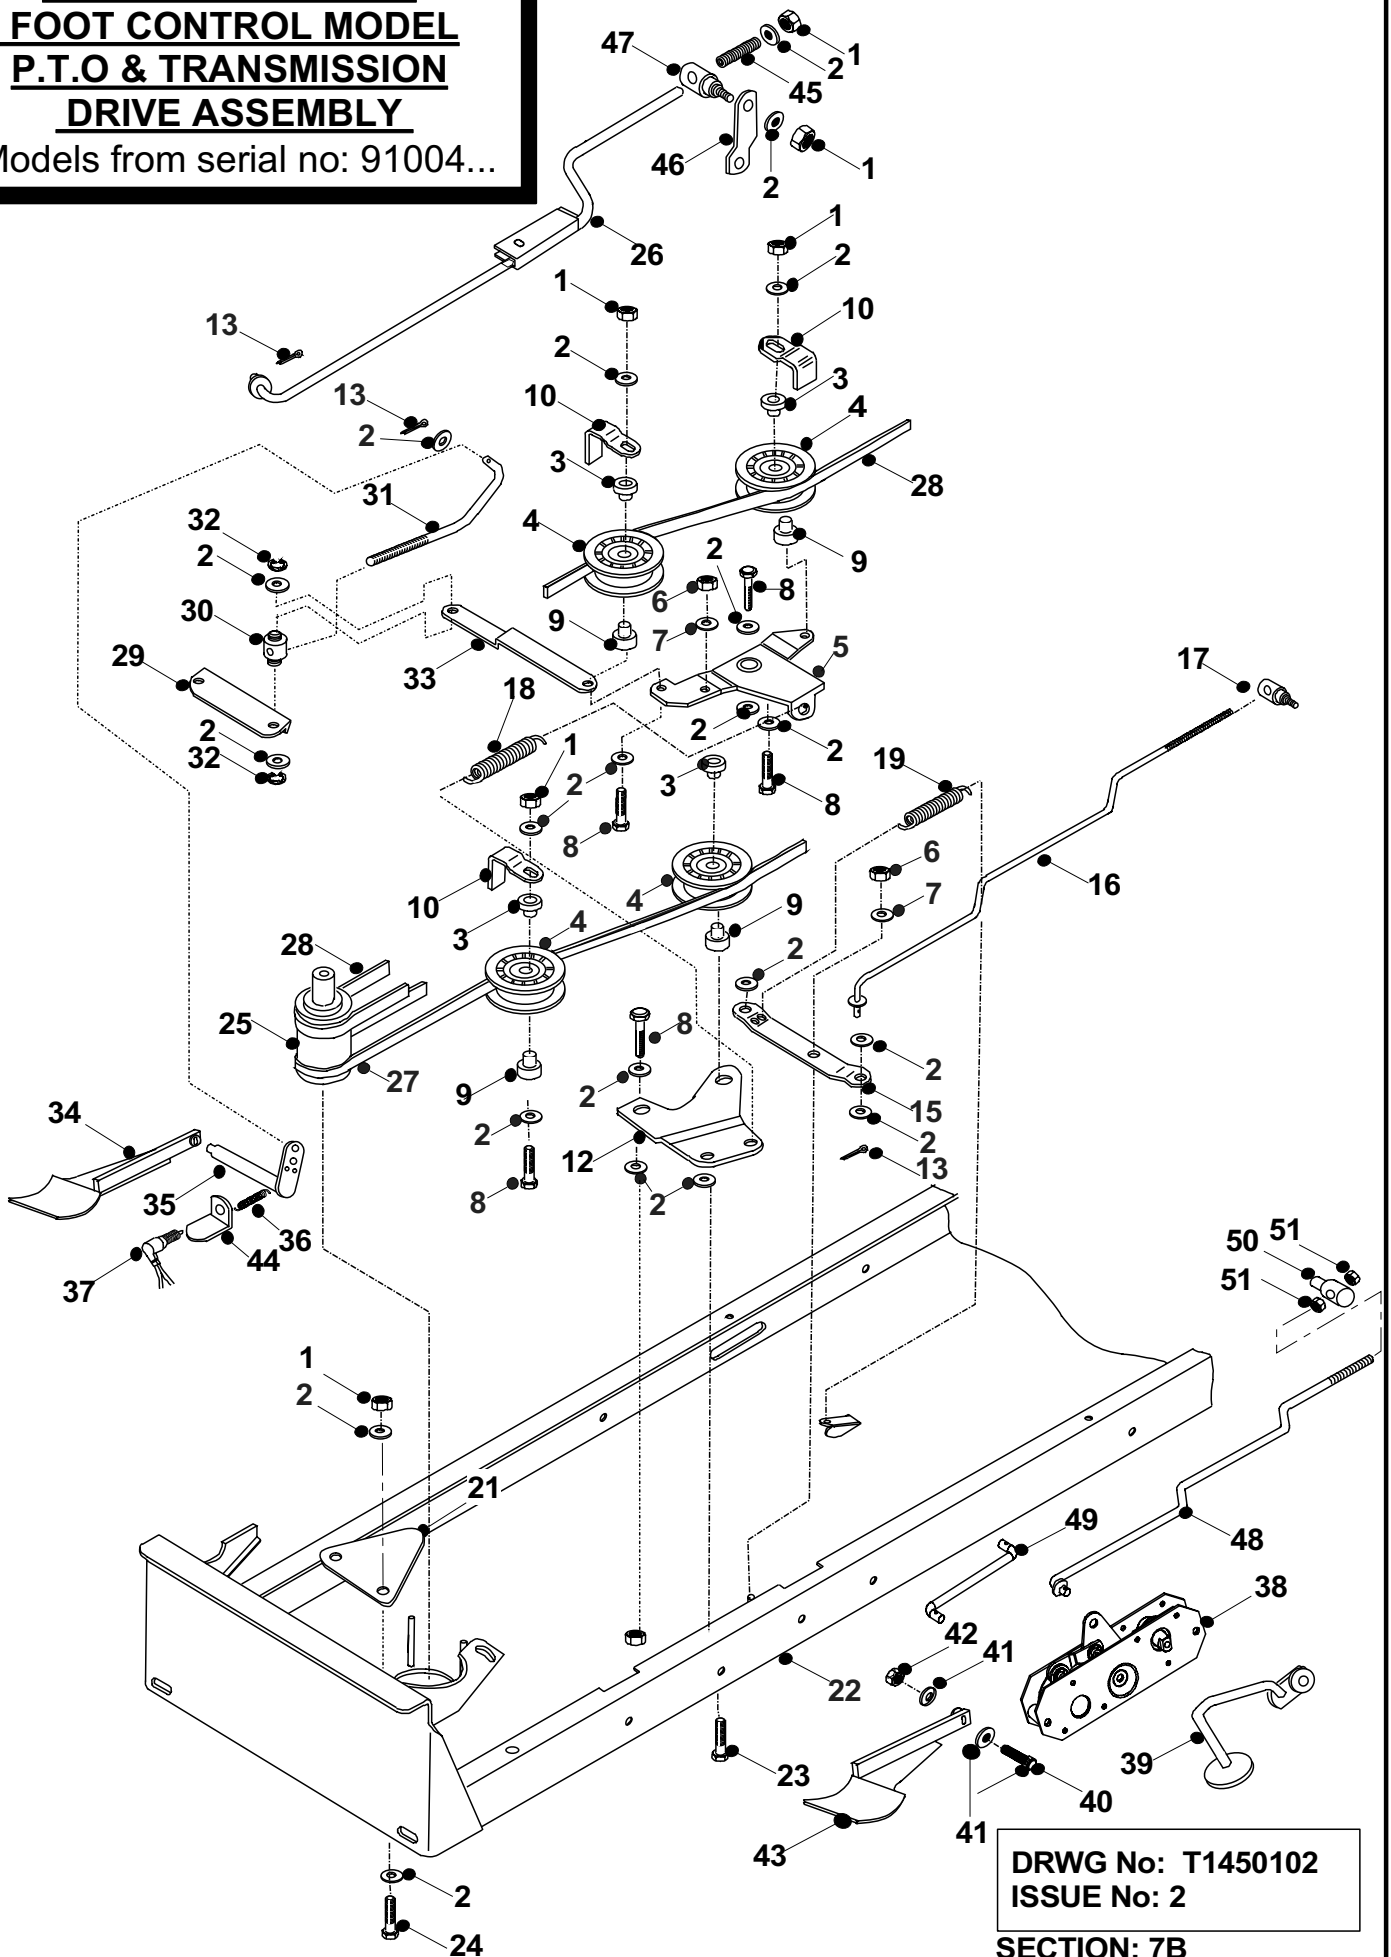

**C-SERIES TRACTOR
FOOT CONTROL MODEL
P.T.O & TRANSMISSION
DRIVE ASSEMBLY**

Models from serial no: 91004...

DRWG No: T1450102
ISSUE No: 2
SECTION: 7B

**C-SERIES TRACTOR FOOT CONTROL MODEL
P.T.O. & TRANSMISSION DRIVE.
ASSEMBLY PARTS LIST
MODELS FROM SERIAL NO: 91004...**

	PART DESCRIPTION	PART NUMBER
1	Nut 5/16" UNF Nyloc	04827500
2	Washer 5/16" T4 HP	08819700
3	Jockey Pulley Spacer	18831600
4	Jockey Pulley	20811500
5	Transmission Pulley Carrier Plate	327020500
6	Nut 3/8" UNF Nyloc	04820200
7	Washer 3/8" T3 LP	08820100
8	Bolt 5/16" UNF X 2"	01820900
9	Jockey Cap Boss	31351100
10	Belt Retaining Bracket	27105800
12	P.T.O. Swivel Plate Assembly	327012900
13	Split Pin 1/8" X 1"	06823300
15	P.T.O. Connecting Bar	27103800
16	P.T.O. Engage Rod	32708701
17	P.T.O. Engage Rod Trunnion	18806100
18	Brake Return Spring	25812201
19	Belt Tension Spring	25849600
21	Clutch Bracket	302007000
22	Chassis Assembly	32702400
23	Bolt 5/16" UNF X 1 3/4"	01820801
24	Bolt 5/16" UNF X 3/4"	02827600
25	Engine Pulley Magstop (after Ser.No. 60929..)	31330500
(25)	Engine Pulley	31335700
(25)	Engine Pulley For Peerless VST only	32728300
26	Brake Rod	327020100
27	ENG / PTO Belt Dayco A82	2281110A
28	ENG / TRANS PTO Belt Dayco A80	228001000
29	Upper Clutch Link Arm	301046800
30	P.T.O. Engage Rod Trunnion	18806100
31	Clutch Link Rod	313009500
32	E-Clip	07921200
33	Clutch Link Arm	301069700
34	Brake Pedal	302014300
35	Clutch Pedal Shaft Assembly	327020300
36	Safety Switch Spring	25813801
37	Safety Switch	44813400
38	Transmission Cassette	405006000
39	Reverse Pedal	327020600
40	Screw 5/16 x 1" UNF	01820700