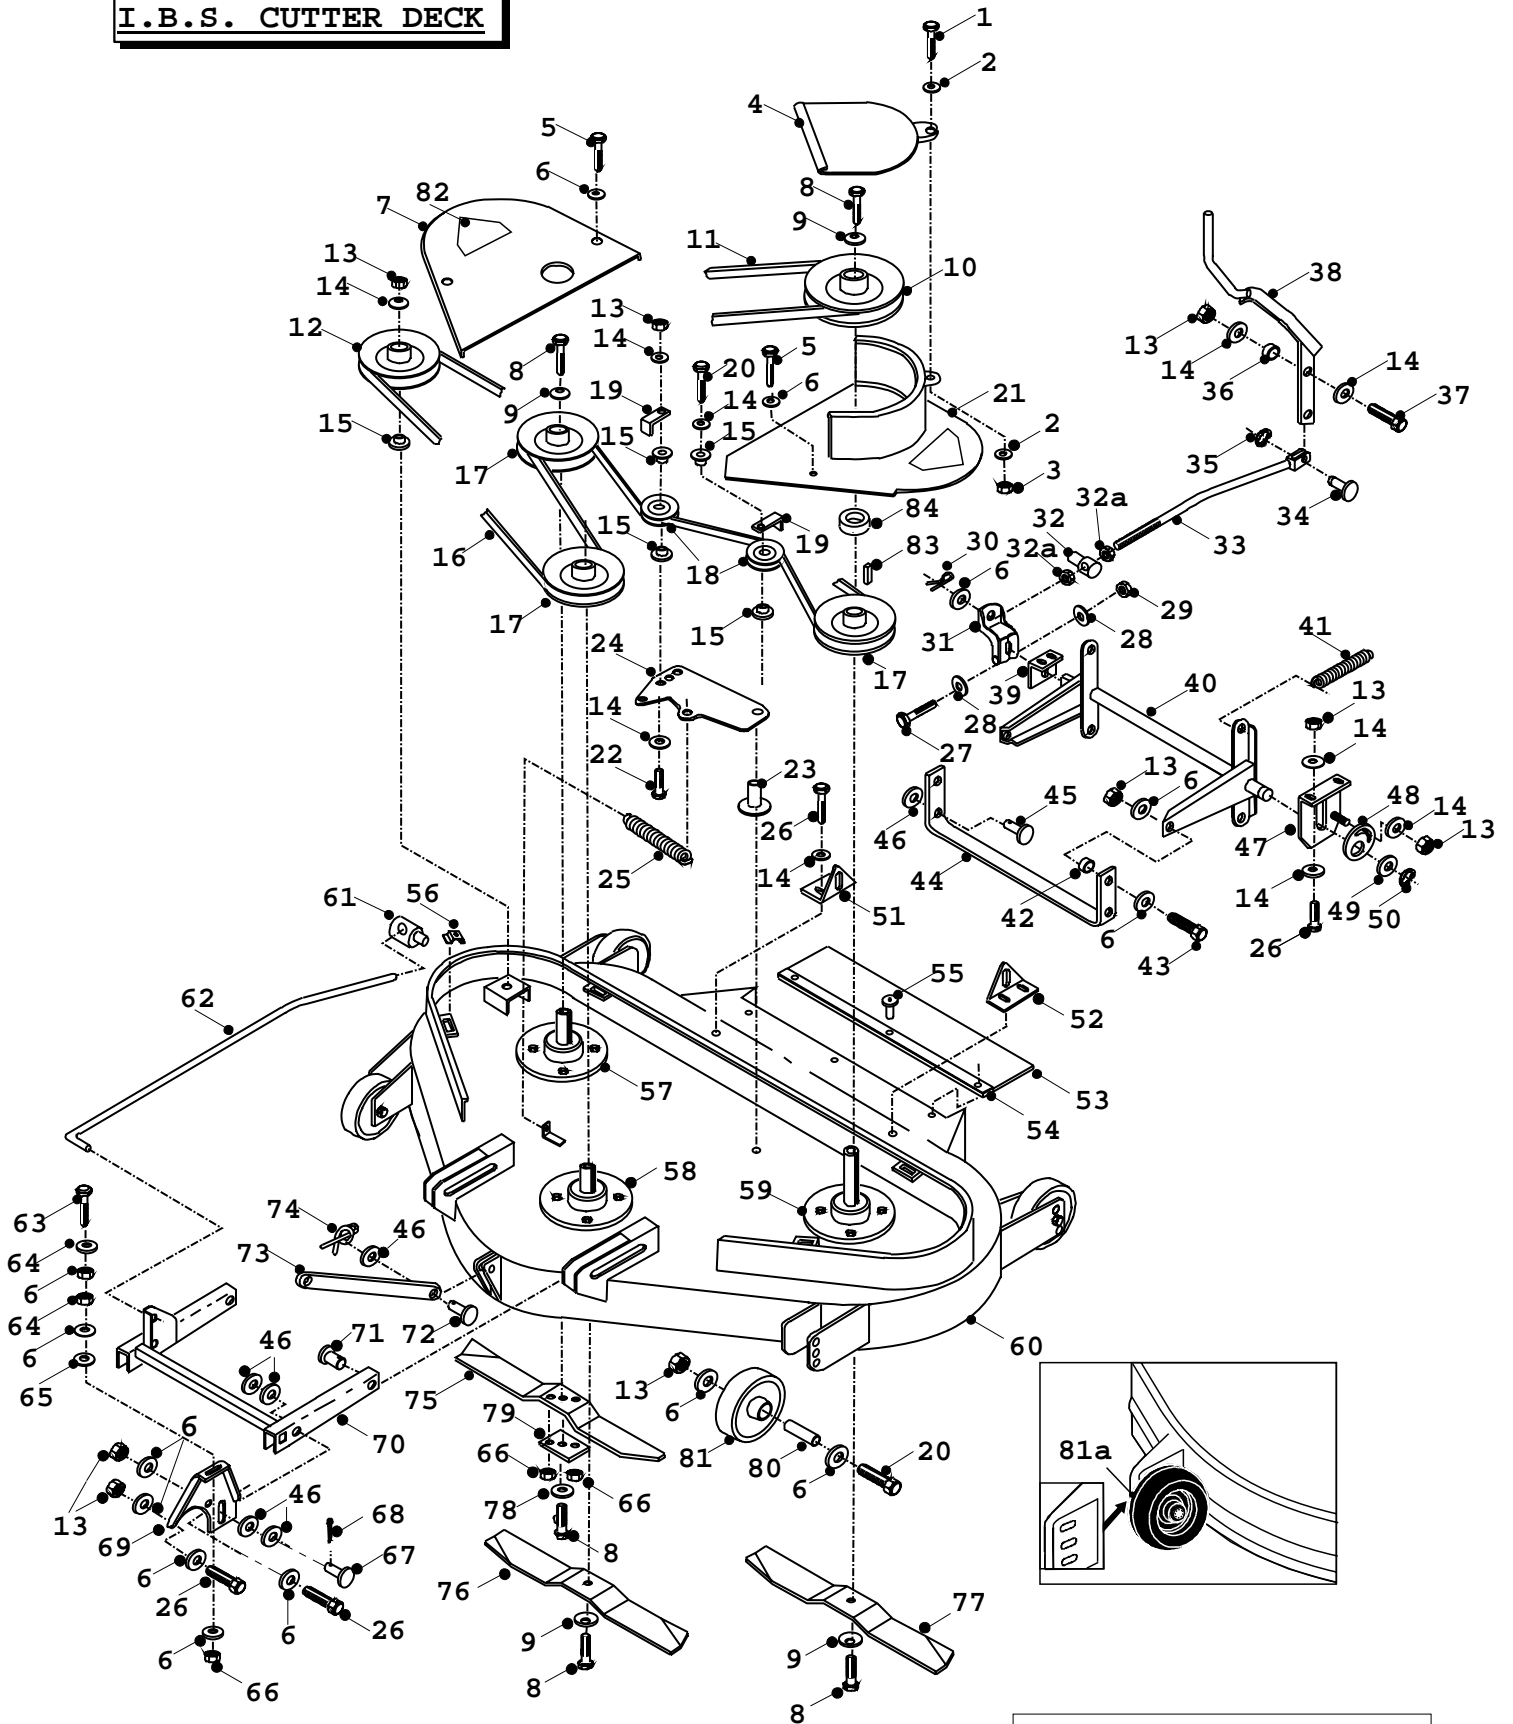

**C -SERIES TRACTOR
I.B.S. CUTTER DECK**

DRWG No: T0710003
ISSUE No: 3

**C-SERIES TRACTOR
IBS CUTTER DECK**

	PART DESCRIPTION	PART NUMBER
1	Bolt 1/4" UNF x 3/4"	02827700
2	Washer 1/4" T3 LP	08827800
3	Nut 1/4" UNF Nyloc	04819400
4	Pulley Cover Lid	30123000
5	Bolt M8 x 20mm	02825900
6	Washer 5/16" T4 HP	08819700
7	Top Cover Driven	30121250
	Top Cover Driven 48"	30146650
8	Bolt 3/8" UNF x 1.1/4"	02825300
9	Washer Dome 3/8" id x 1.3/4" x 1/8"	08819900
10	Deck Drive Pulley	20870200
11	36" Deck (Dayco SuperII B57) Non Mag Stop (Pre Ser. No.60920..)	22871200
	38" Deck (Dayco SuperII B58) Non Mag Stop (Pre Ser. No.60920..)	22870101
	42" Deck (Dayco SuperII B60) Non Mag Stop (Pre Ser. No.60920..)	22886700
	48" Deck (Dayco SuperII B62) Non Mag Stop (Pre Ser. No.60920..)	22929500
11	36" Deck (Dayco SuperII B54) Mag Stop (After Ser. No. 60920...)	22949800
	38" Deck (Dayco SuperII B55) Mag Stop (After Ser. No. 60920...)	22940200
	42" Deck (Dayco SuperII B57) Mag Stop (After Ser. No. 60920...)	22871200
	48" Deck (Dayco SuperII B59) Mag Stop (After Ser. No. 60920...)	22949900
12	Idler Pulley (5")	20869600
13	Nut 5/16" UNF Nyloc	04827500
14	Washer 5/16" T4 HP	08819700
15	Jockey Pulley Spacer	18831600
16	36" Deck Belt (Gates AA 105)	22869800
	38" Deck Belt (Gates AA 112)	22869901
	42" Deck Belt (Gates AA 120)	22870000
	48" Deck Belt (Gates BB 136)	22928800
17	Deck Pulley (5")	20869501
18	Jockey Pulley	20811500
19	Belt Retaining Bracket	27105800
20	Bolt 5/16" UNF x 2.3/4"	01821200
21	Top Cover Driven	32712050
	Top Cover Driven 48"	32731150
22	Bolt 5/16" UNF x 1.3/4"	01820800

NOTE: MAG STOP CLUTCH STANDARD AFTER SERIAL No. 60929...
WARNER AND OGURA DECK DRIVE CLUTCHES NO LONGER AVAILABLE FROM
PARTS DEPARMENT