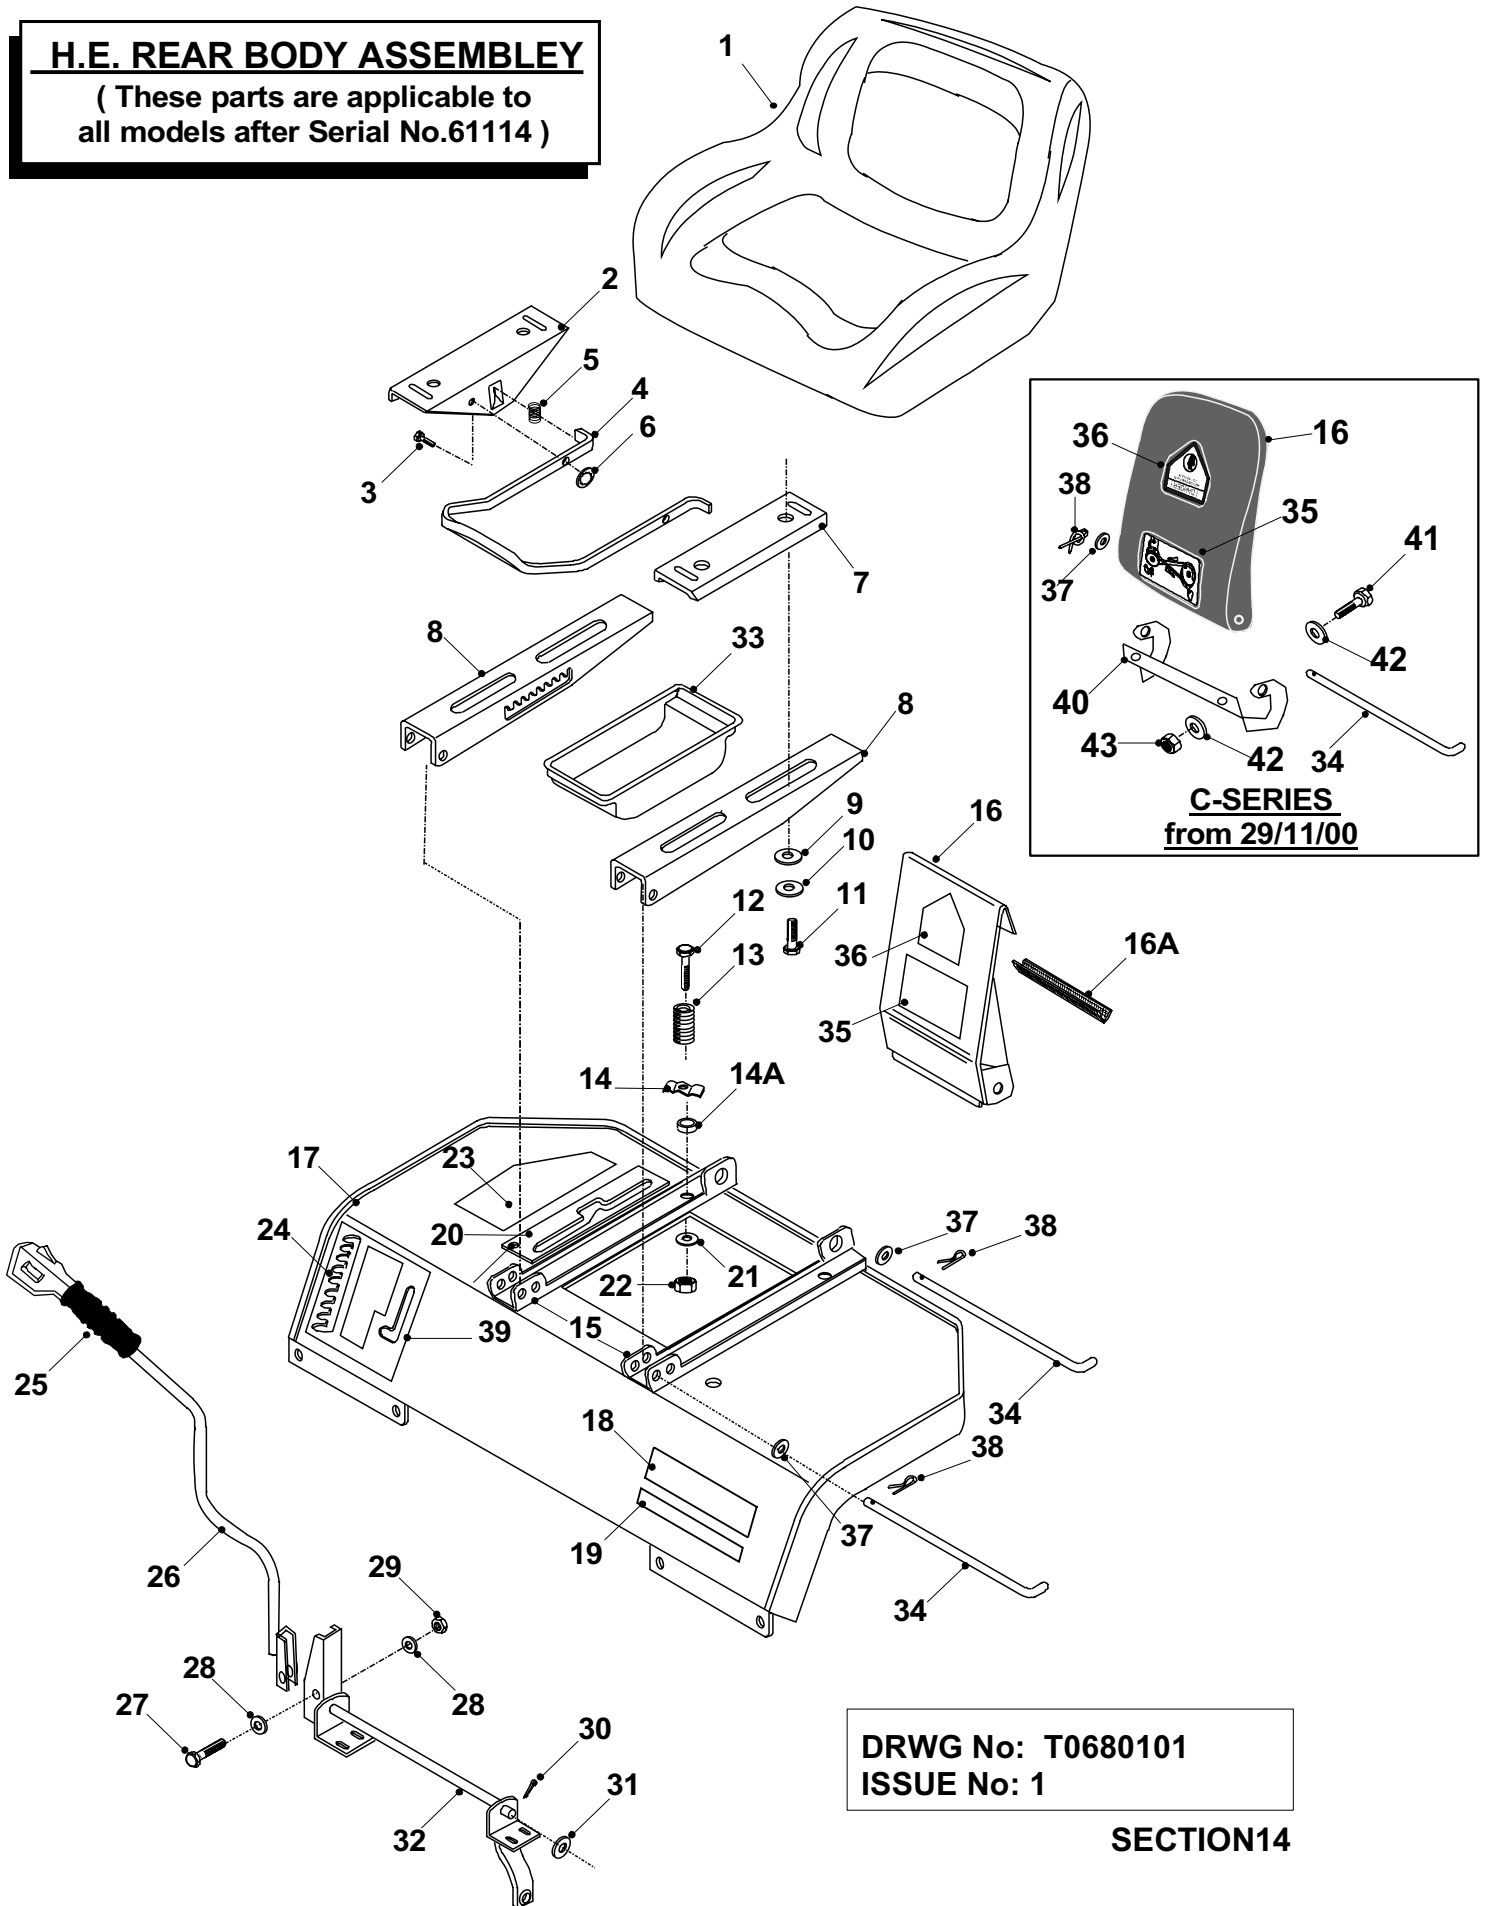

H.E. REAR BODY ASSEMBLY

(These parts are applicable to
all models after Serial No.61114)

DRWG No: T0680101
ISSUE No: 1

SECTION14

**C-SERIES TRACTOR
HE REAR BODY ASSEMBLY PARTS LIST**

	PART DESCRIPTION	PART NUMBER
1	Seat	14800400
2	Seat Plate Adjuster R/H	30117900
3	Rivet 1/4" x 1/2"	12885800
4	Seat Handle	30203100
5	Compression Spring Universal	25831100
6	Starlock Washer	08868700
7	Seat Plate Adjuster L/H	30118000
8	Ajustable Seat Channel R/H	30117700
8a	Ajustable Seat Channel L/H	30117800
9	Washer 40 x 11mm HG	08118200
10	Washer 3/8" Shakeproof	08826700
11	Bolt 3/8" UNC x 3/4"	02825200
12	Bolt 3/8" UNF x 1.1/2"	01855000
13	Adjustable Seat Spring	25845600
14	Spring Retaining Washer (Seat)	27835400
15	Seat Channel HE	30140600
16	Rear Flap HE	30142400
	Rear Flap HE (Black Plastic)	149496300
17	Rear Body Panel HE	32731400
18	Decal TBS Deck	35931400
19	Deck Size Decal 97cm/38"	35931600
	Deck Size Decal 107cm/42"	35931700
	Deck Size Decal 122cm/48"	35931800
20	Speed Decal Gate	52933200
	Screw	02913100
21	Washer 3/8" T3 HP	08820100
22	Nut 3/8" UNF Nyloc	04820200
23	Hydro Speed DEcal	35897900
24	Decal Engage / Disengage	35882700
25	Soft Foam Grip	38936500
26	HE Speed Select Lever	32731300
27	Bolt 5/16" UNF x 1.1/2"	01820700
28	Washer 5/16" T4	08819700
29	Nut 5/16" UNF Nyloc	04827500
30	Split Pin 1/8" x 1"	07823300
31	Washer 1/2" T3	08822500
32	Gear Lever Pivot	27108400