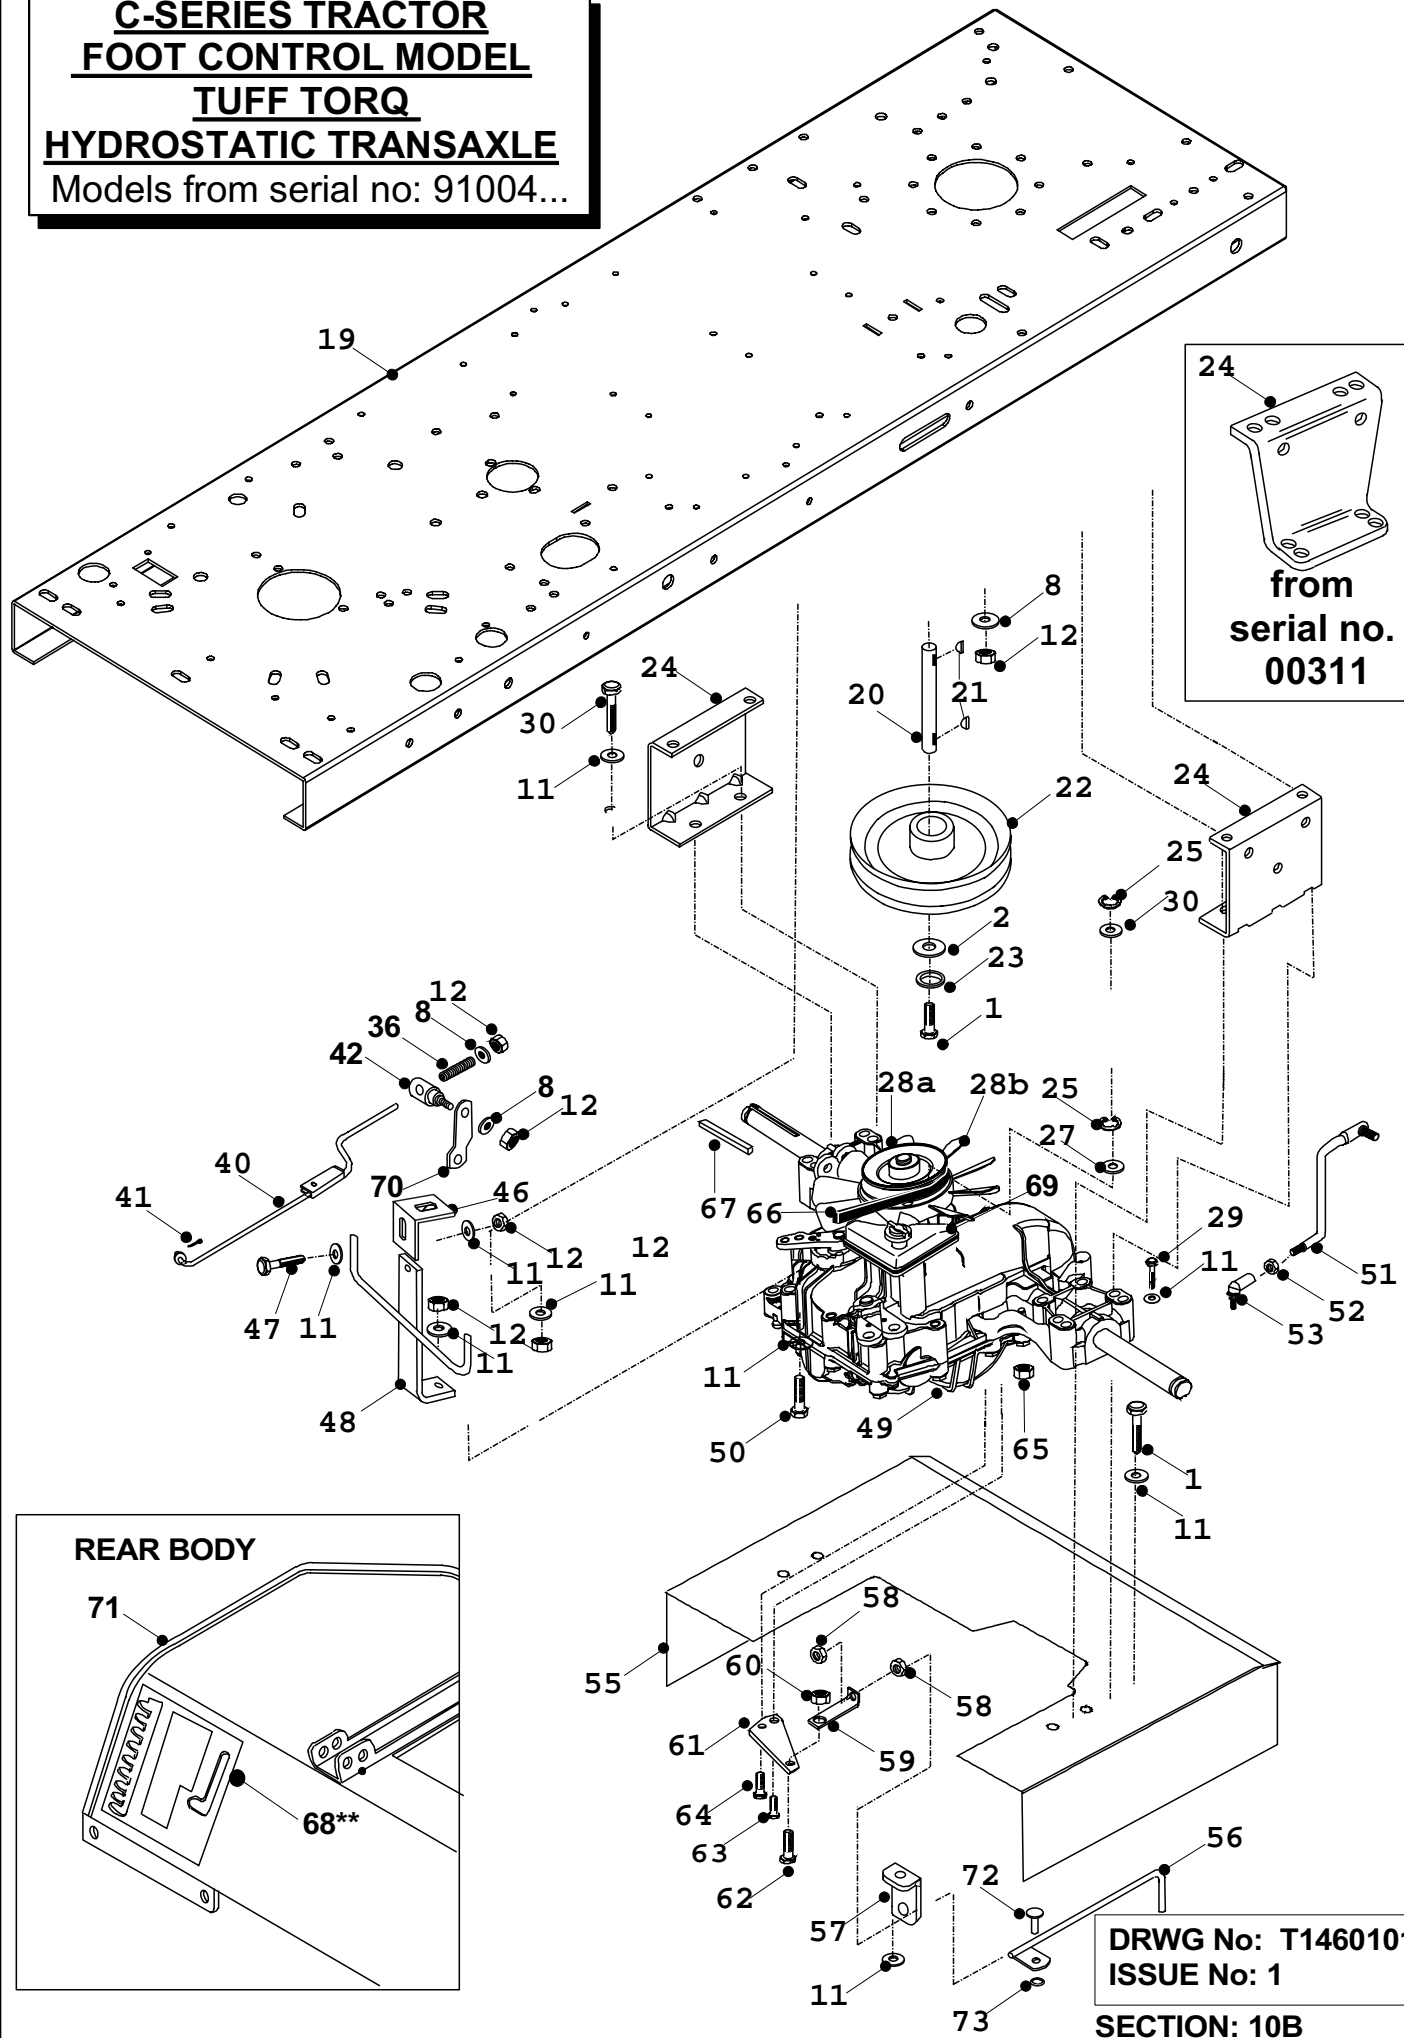

**C-SERIES TRACTOR
FOOT CONTROL MODEL
TUFF TORQ
HYDROSTATIC TRANSAXLE**
Models from serial no: 91004...

**DRWG No: T1460101
ISSUE No: 1
SECTION: 10B**

**C-SERIES FOOT CONTROL TRACTOR
TUFF TORQ HYDROSTATIC
PARTS LIST
MODELS FROM SERIAL NO: 91004...**

	PART DESCRIPTION	PART NUMBER
1	Bolt 5/16"UNF x 1"	02819600
2	Washer 5/16" I.D. X 1" O.D.	08819800
3	Pulley 3"	327010300
4	P.T.O. End Spacer	31306200
5	Bearing 62032RS	10811600
6	P.T.O. Centre Spacer	31334800
7	P.T.O. Bearing Housing Complete Assembly	40835800
8	Washer 5/16" T3 LP	08819500
9	Lever Knob	14804800
10	Bolt 5/16" UNF X 1 3/4"	01820800
11	Washer 5/16" T4 HP	08819700
12	Nut 5/6" UNF Nyloc	04827500
13	Split Pin 1/8" X 1"	07823300
14	Washer 5/16" x 1.3/4"	088001600
15	Nylon Washer 25 x M8 x 1.75	088002300
16	Brake Spring	25906700
17	Washer 5/16" UNF HP ZP	08819700
18	Bolt 5/16"UNF X 1 3/4"	01820800
19	Chassis Assembly	32702450
20	P.T.O. Shaft	31306000
21	Key Woodruff No. 605	09823900
22	Pulley 7"	20870700
23	Washer 5/16" Shakeproof	08855100
24	Hydrostatic Transaxle Mounting Bracket	30131600
	Hydrostatic Transaxle Mounting Bracket (from s/n 00311)	307025900
25	Circlip 14 mm External	07906600
26	Washer 9/16" T4 HP	08917700
27	Washer 9/16" T4 LP	08917800
28a	Pulley	40506700
28b	Fan	148007800
29	Bolt 5/16"UNF X 2 1/2"	01821100
30	Bolt 5/16"UNF X 3"	01832300
31	Hub Cap	14811800
32	Circlip 19 mm External	07921200
33	Washer 46 X19.5mm	30127800
34	18" Rear Tyre C300, C500, C600	19802300
34	20" Rear Tyre C800	19928400
35	Rear Wheel Rim Assembly C300,C500,C600 (18")	32701050
35	Rear Wheel Rim Assembly C800 (18")	32730900
	Grease Nipple 45 Degree	11848800
	'O' Ring	24898700
	Washer 5/16" Shakeproof	08823500

DECEMBER 2001

SECTION 10B

**C-SERIES FOOT CONTROL TRACTOR
TUFF TORQ HYDROSTATIC PARTS LIST**